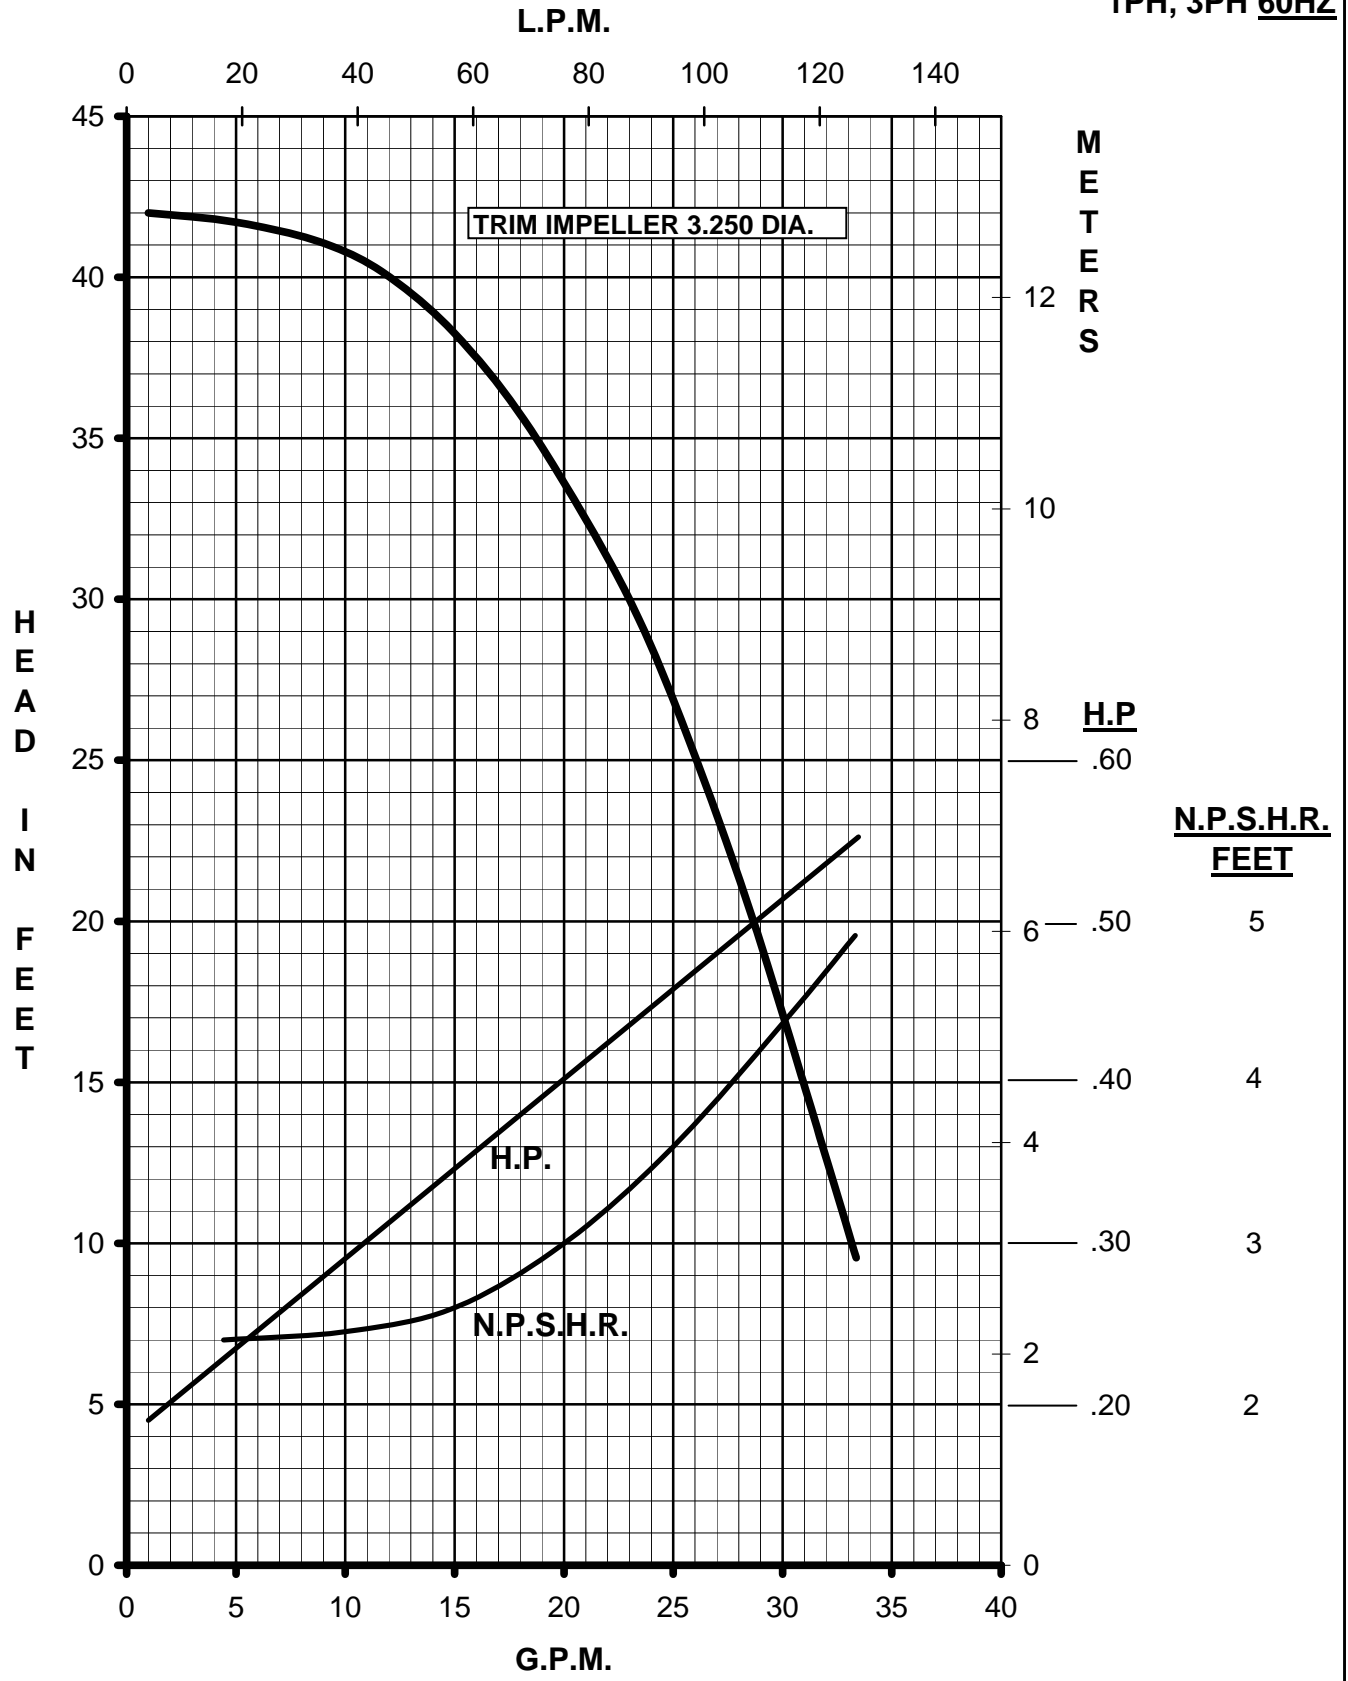

MARCH PUMPS

TE-6T-MD, TE-6K-MD
DP-6T-MD
TRIM IMPELLER 3.250 DIA.
1PH, 3PH 60HZ