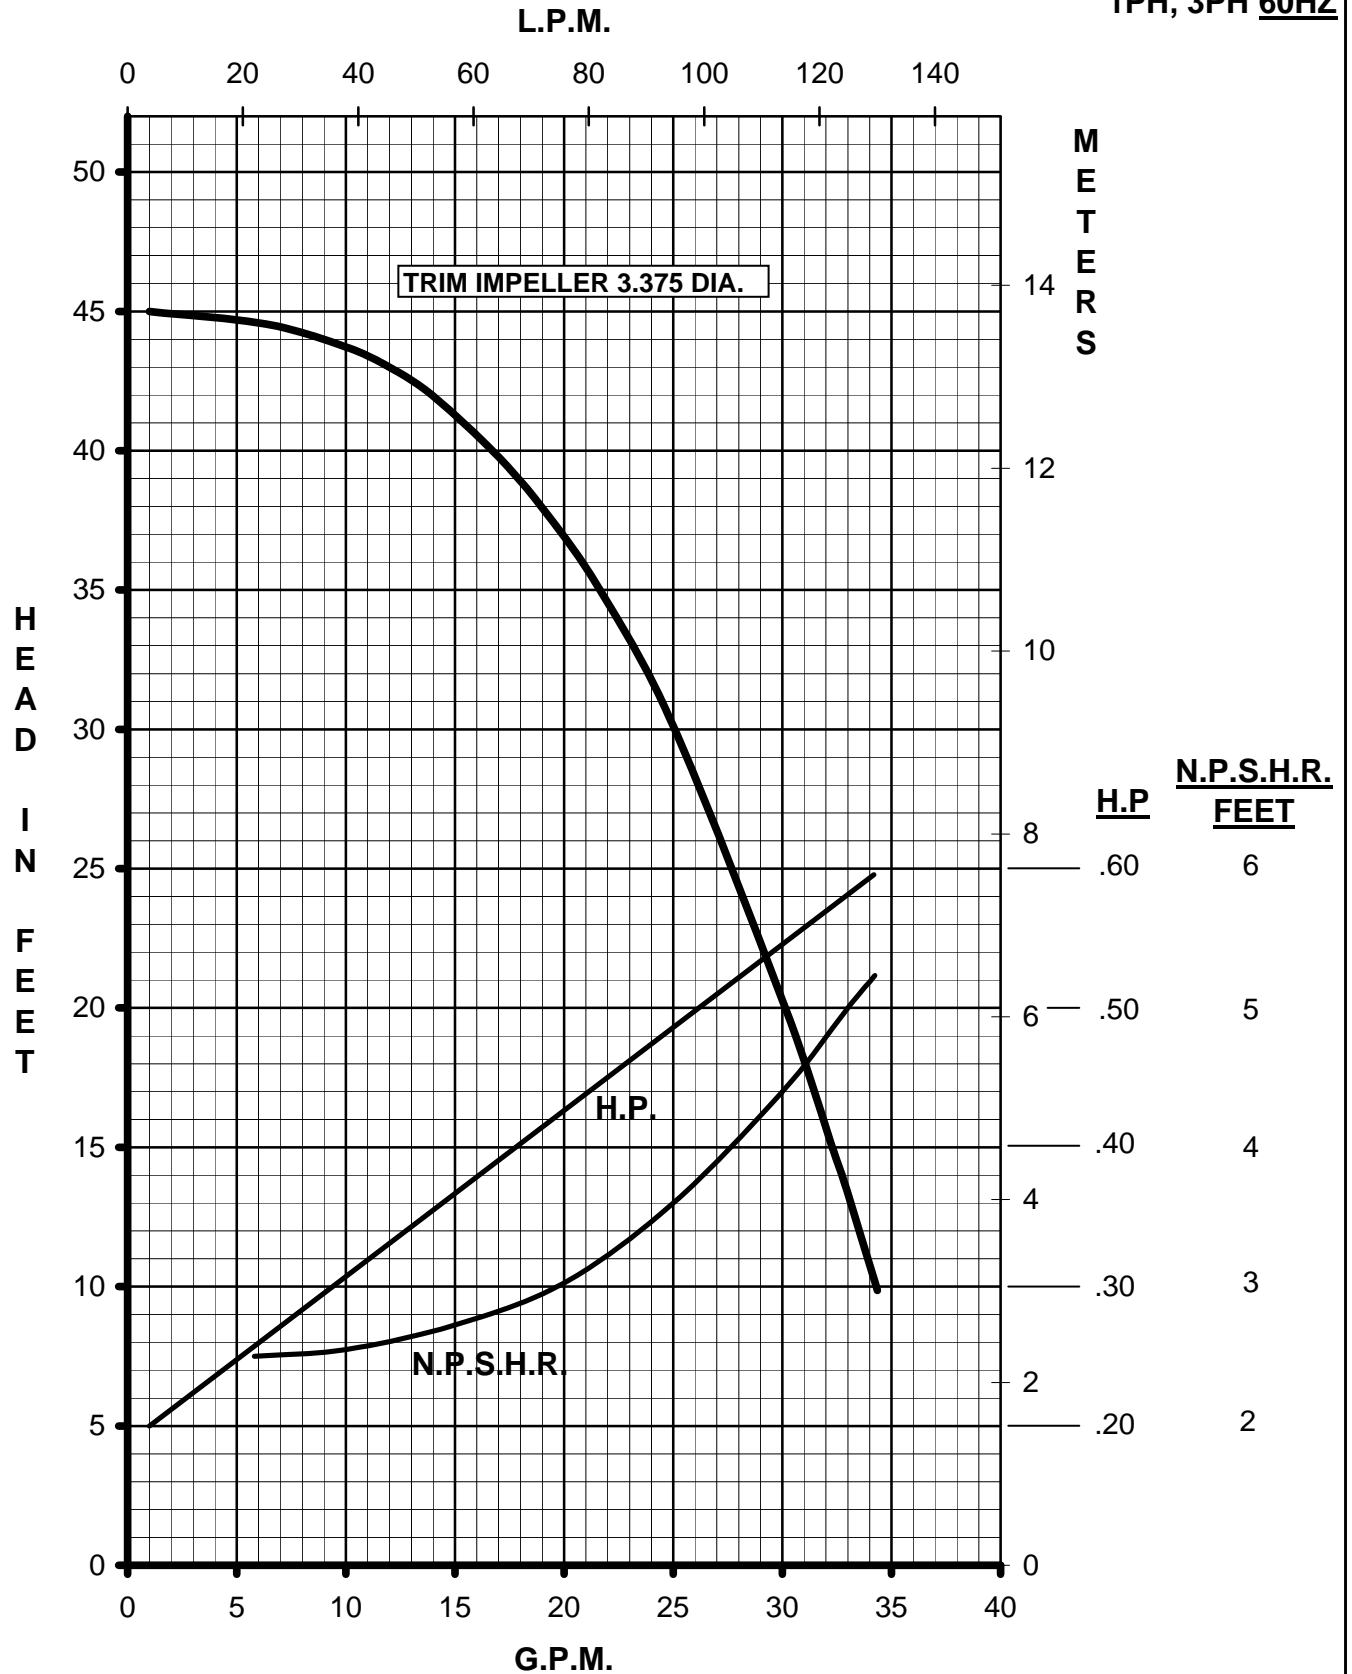

MARCH PUMPS

TE-6T-MD, TE-6K-MD
DP-6T-MD
TRIM IMPELLER 3.375 DIA.
1PH, 3PH 60HZ