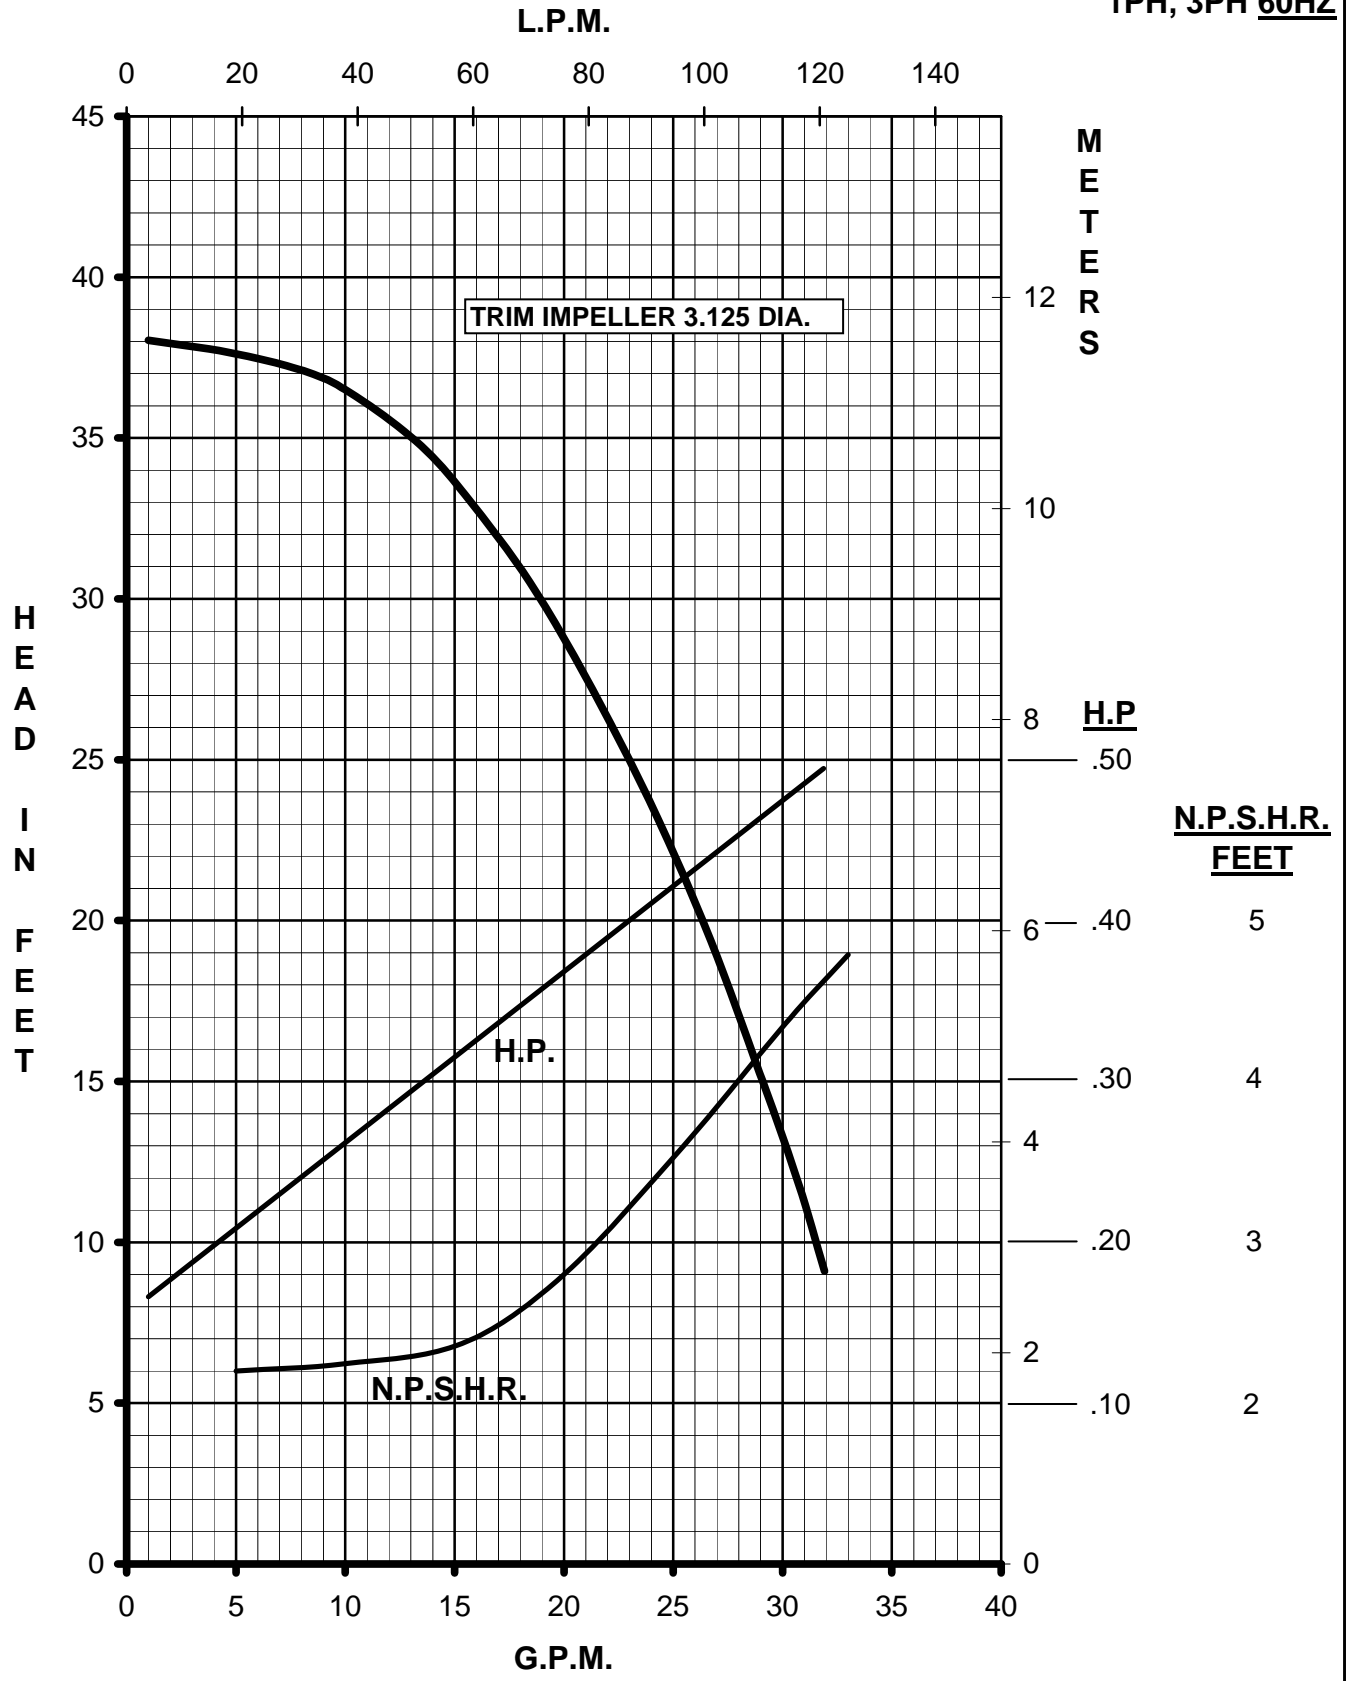

MARCH PUMPS

TE-6T-MD, TE-6K-MD
DP-6T-MD
TRIM IMPELLER 3.125 DIA.
1PH, 3PH 60HZ