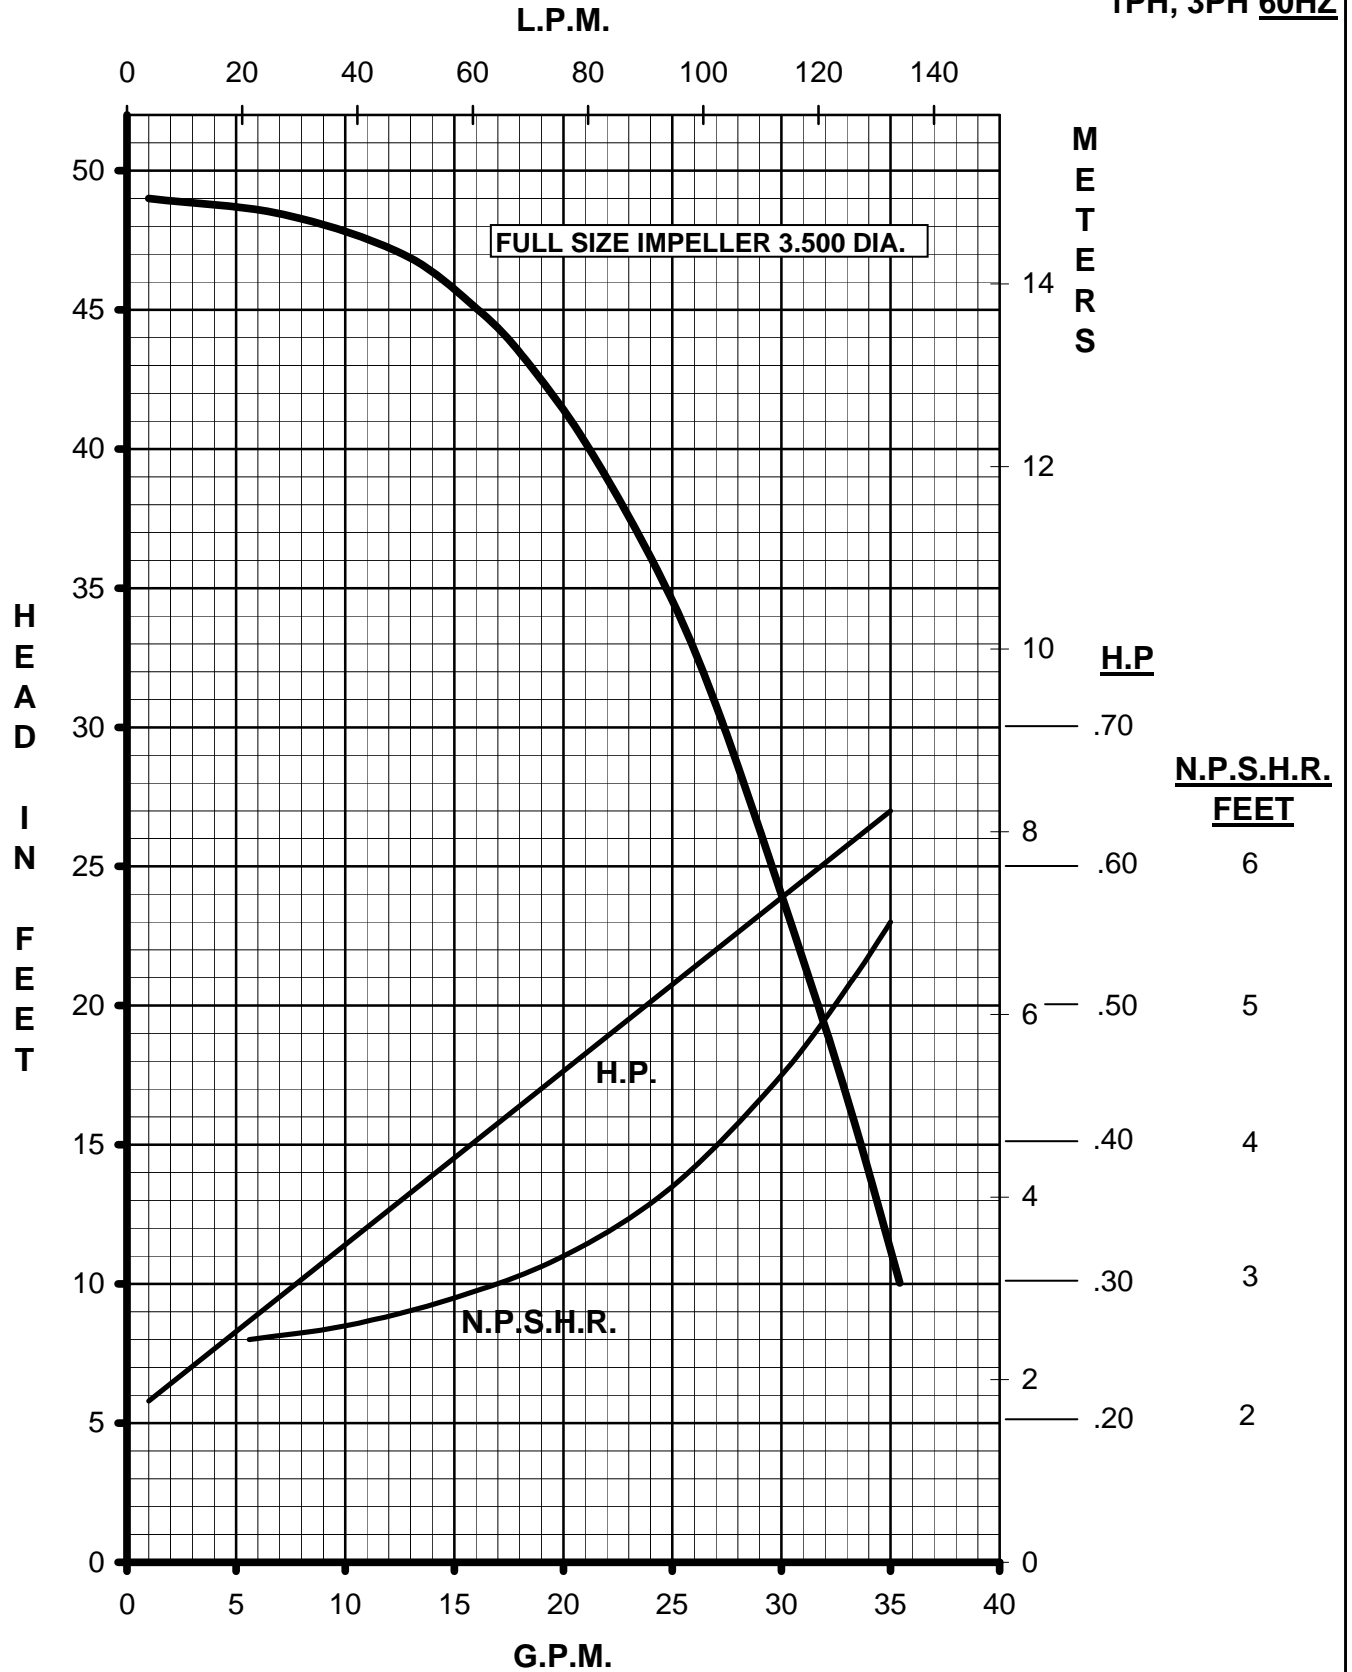

# MARCH PUMPS

TE-6T-MD, TE-6K-MD  
DP-6T-MD  
FULL SIZE IMPELLER 3.500 DIA.  
1PH, 3PH 60HZ