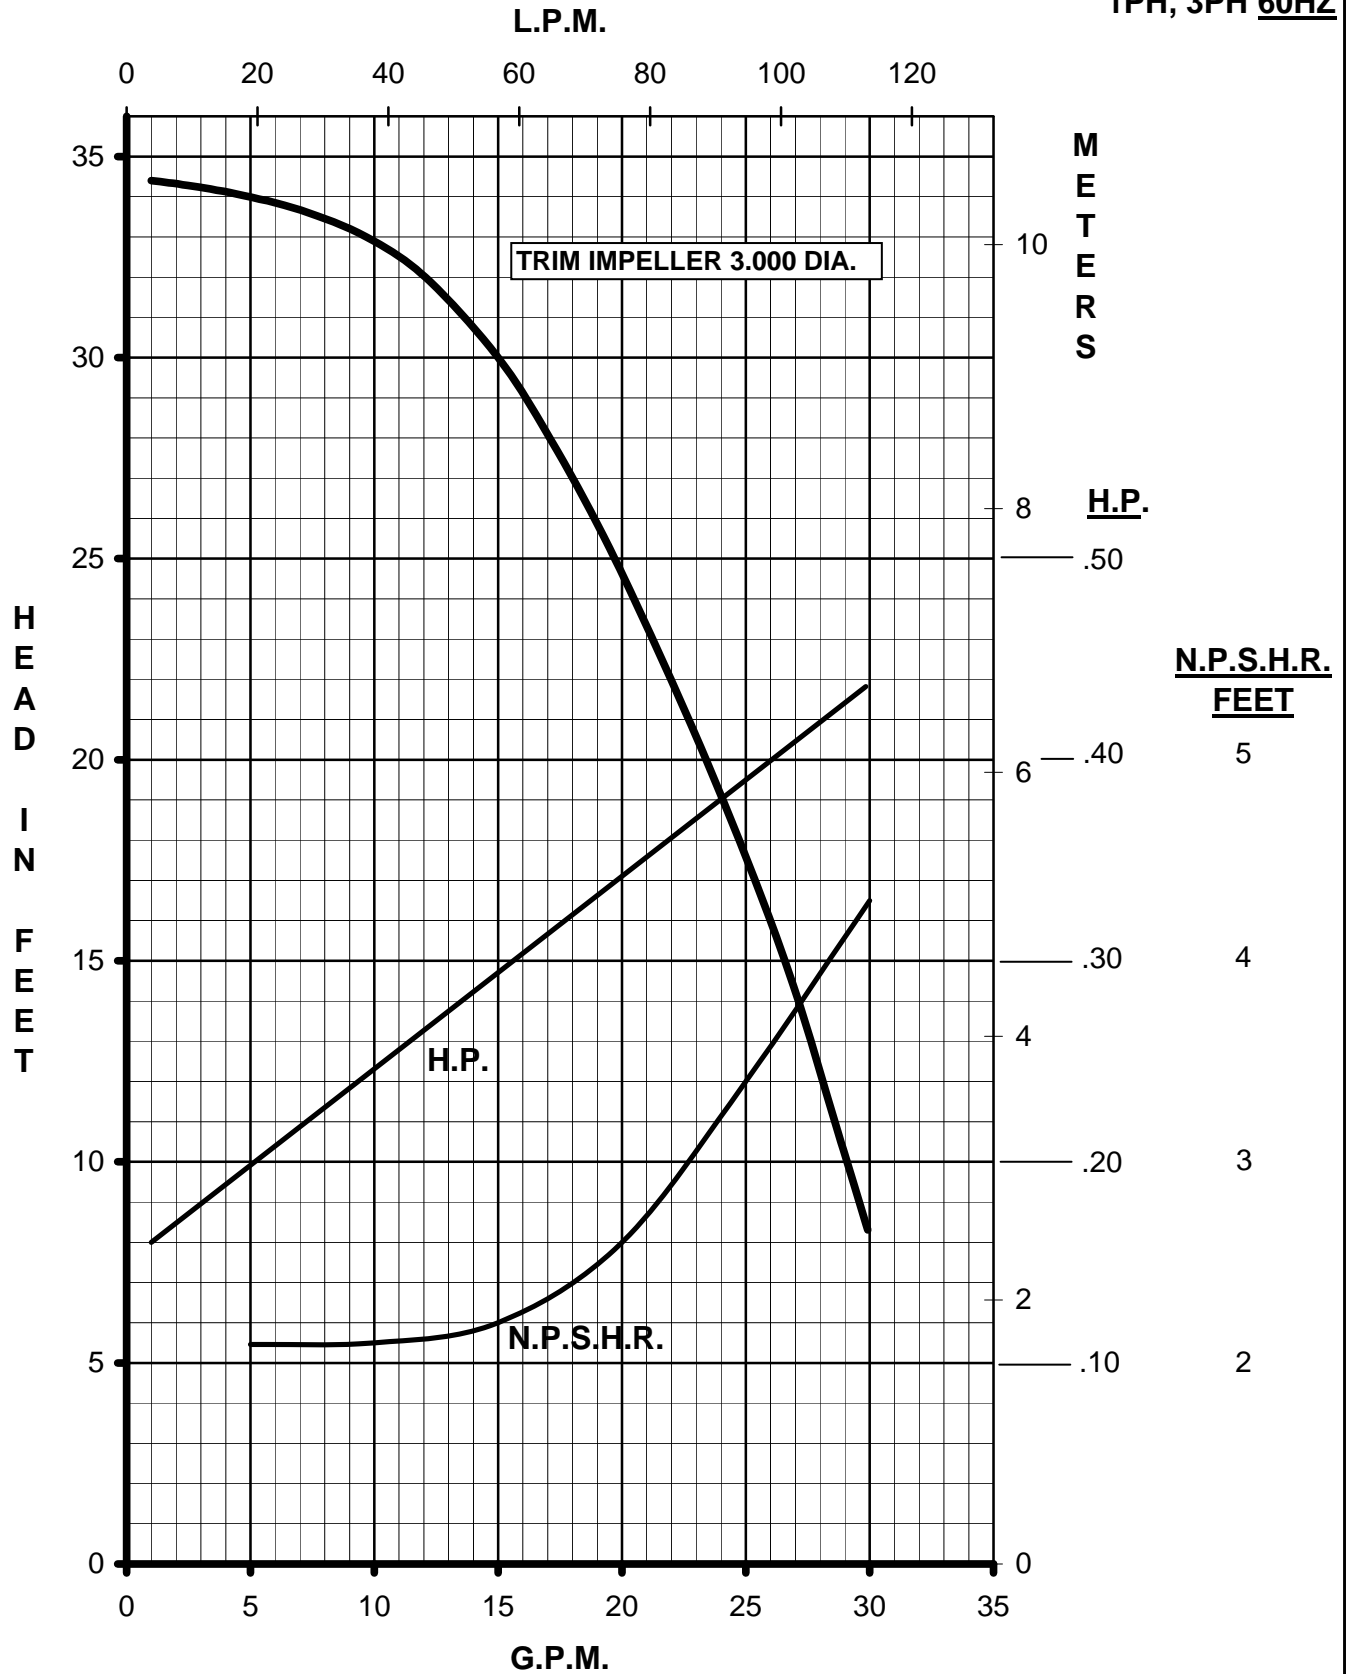

MARCH PUMPS

TE-6T-MD, TE-6K-MD
DP-6T-MD
TRIM IMPELLER 3.000 DIA.
1PH, 3PH 60HZ