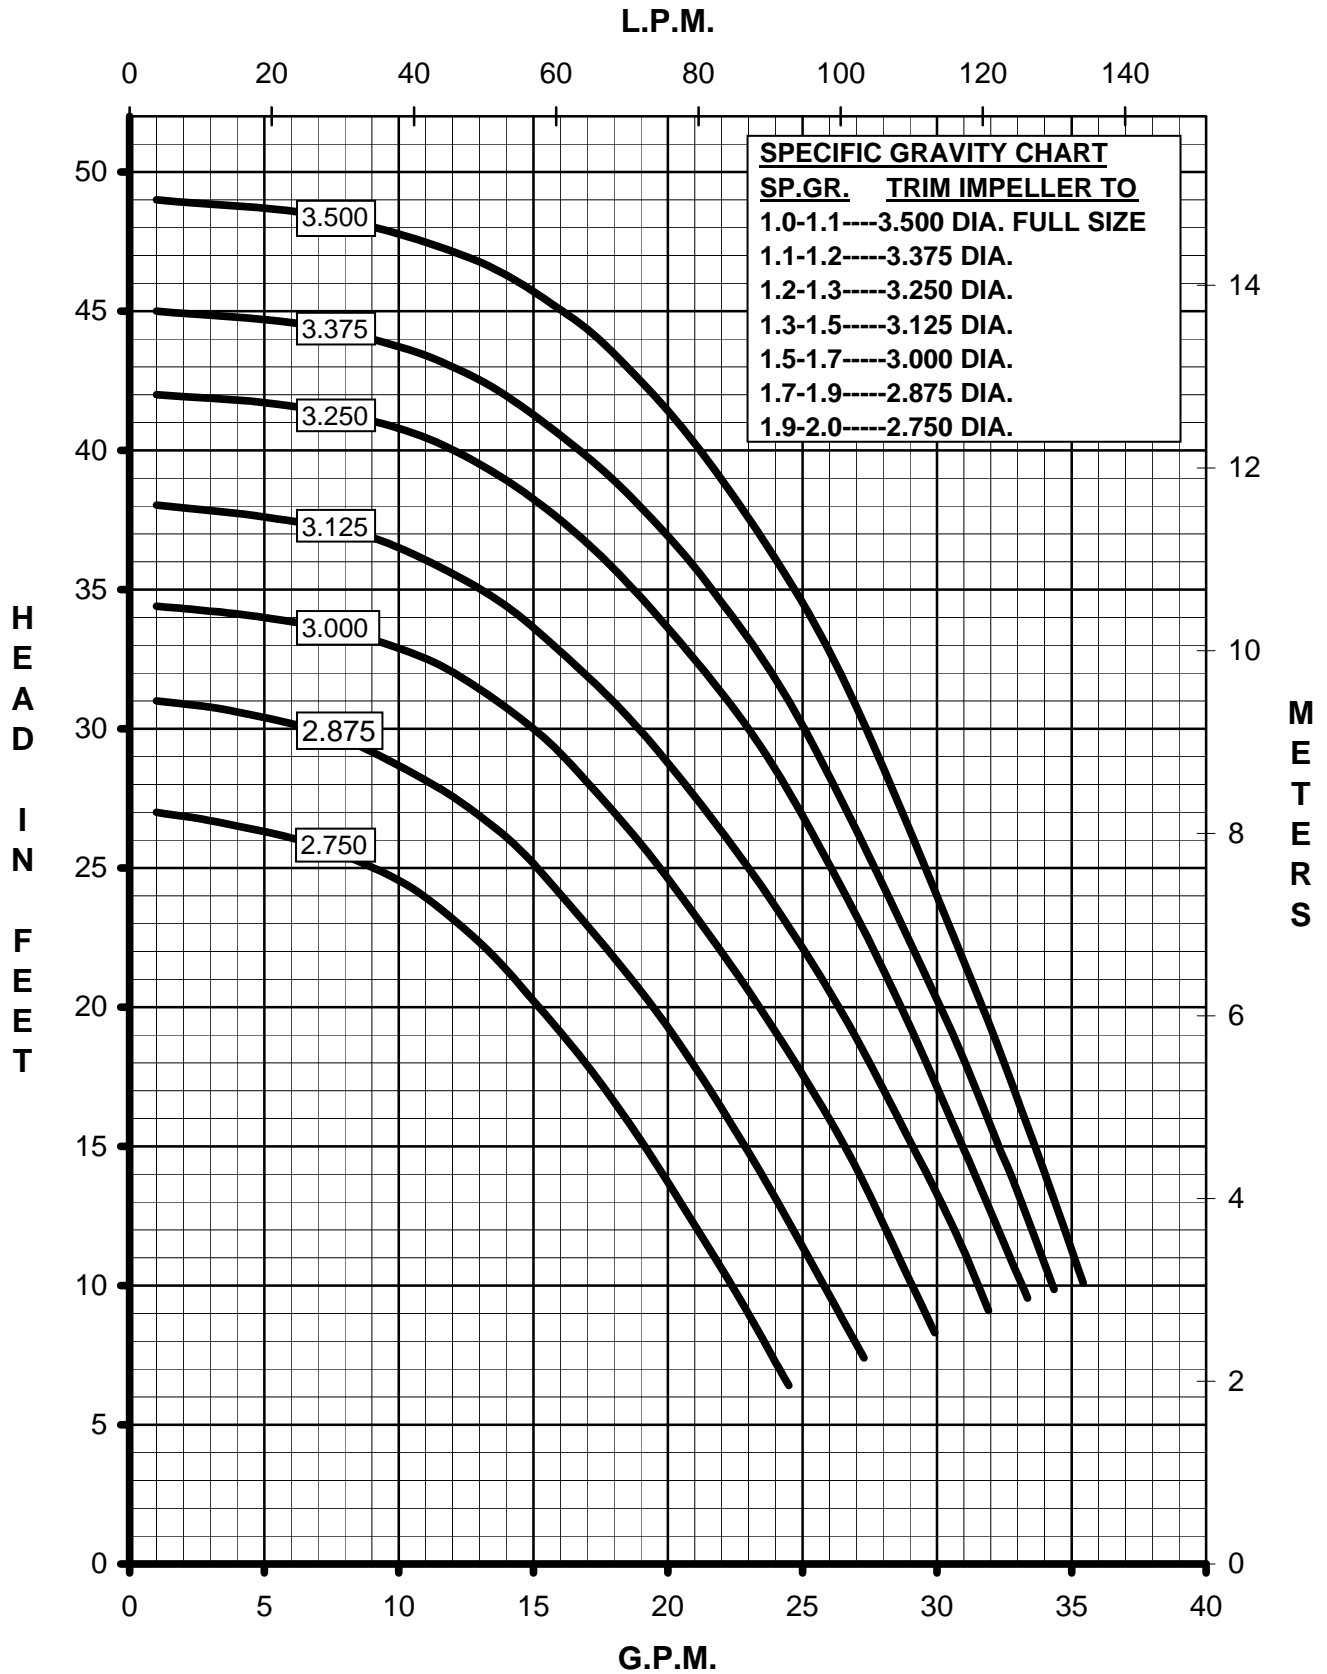

# MARCH PUMPS

TE-6T-MD, TE-6K-MD  
DP-6T-MD  
FULL SIZE IMPELLER 3.500 DIA.  
1PH, 3PH 60HZ

# MARCH PUMPS

TE-6T-MD, TE-6K-MD  
DP-6T-MD  
TRIM IMPELLER 3.375 DIA.  
1PH, 3PH 60HZ