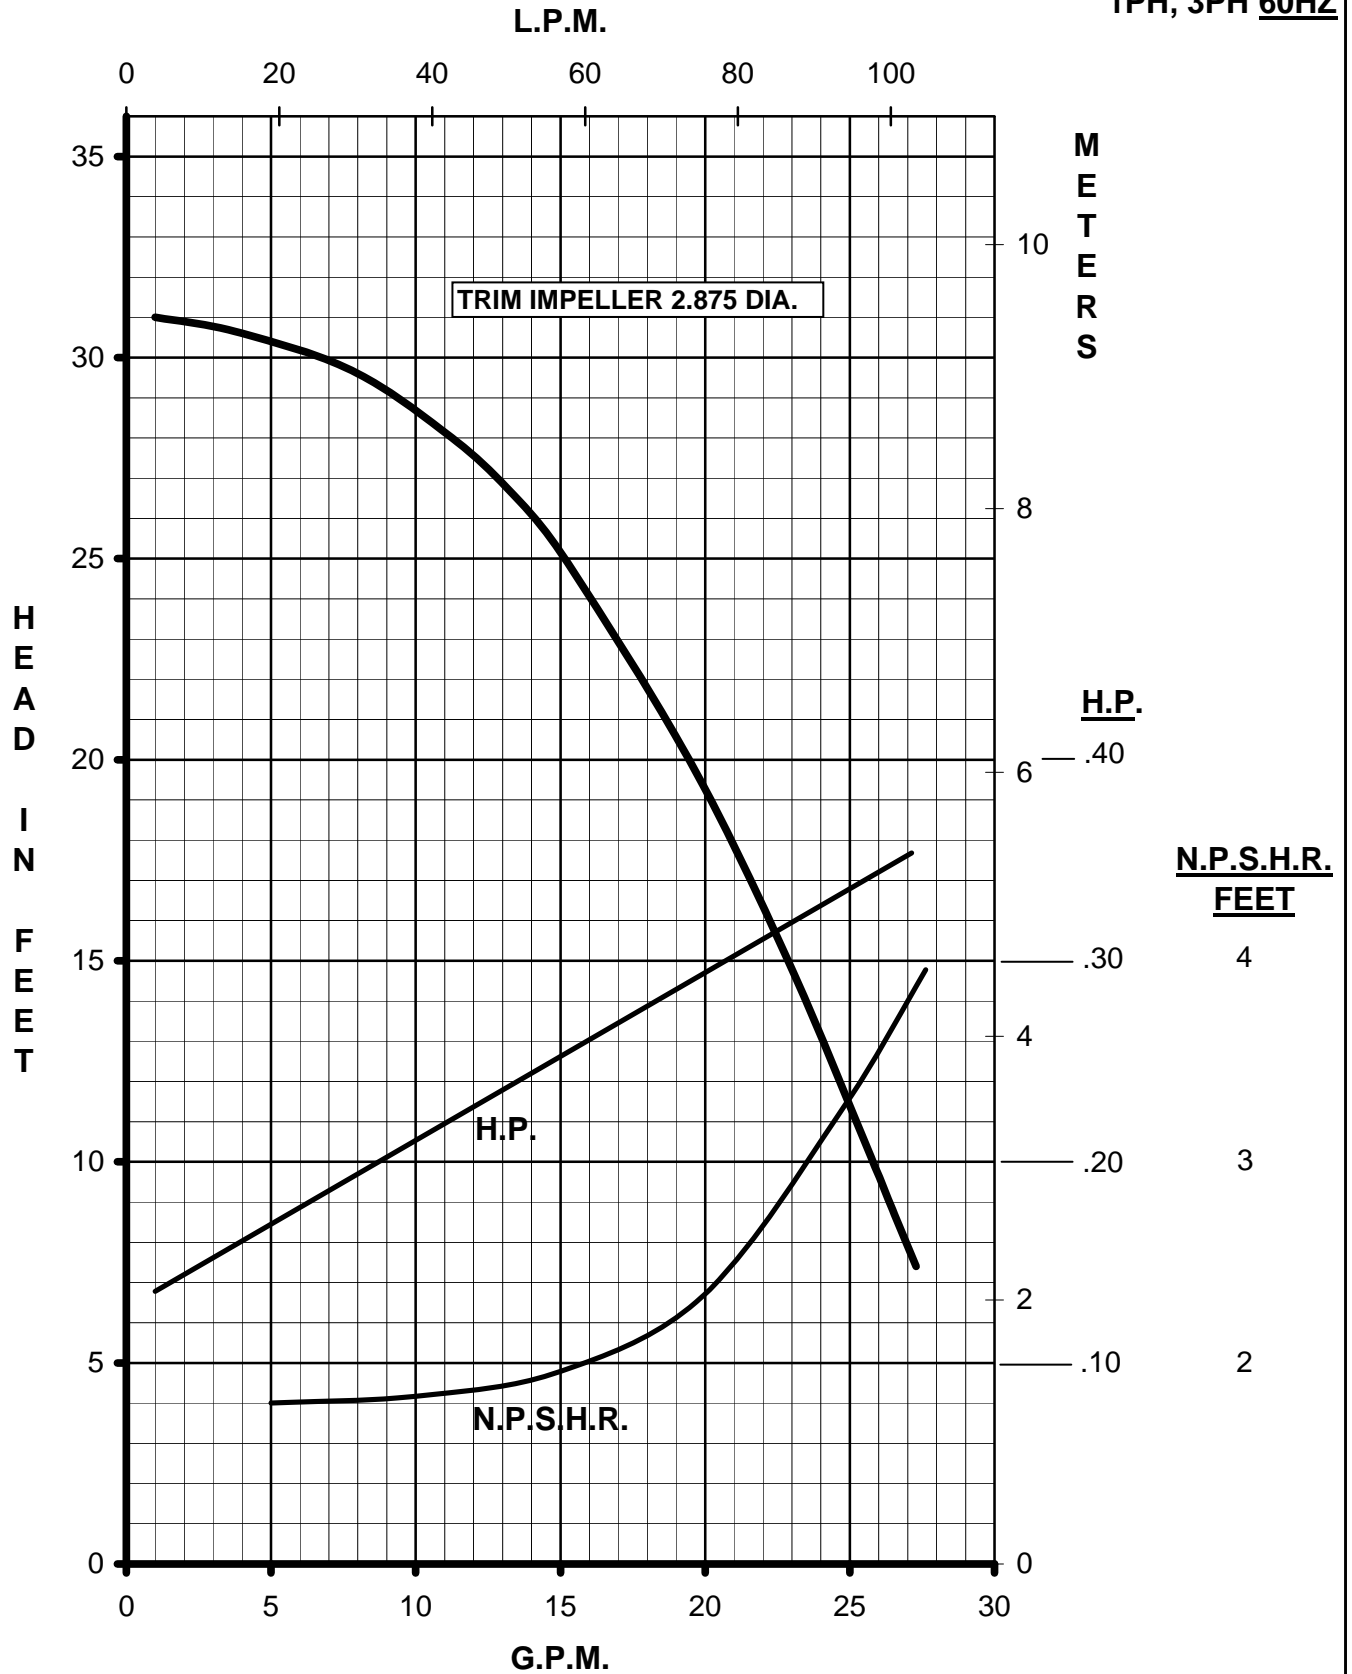

MARCH PUMPS

TE-6T-MD, TE-6K-MD
DP-6T-MD
TRIM IMPELLER 2.875 DIA.
1PH, 3PH 60HZ