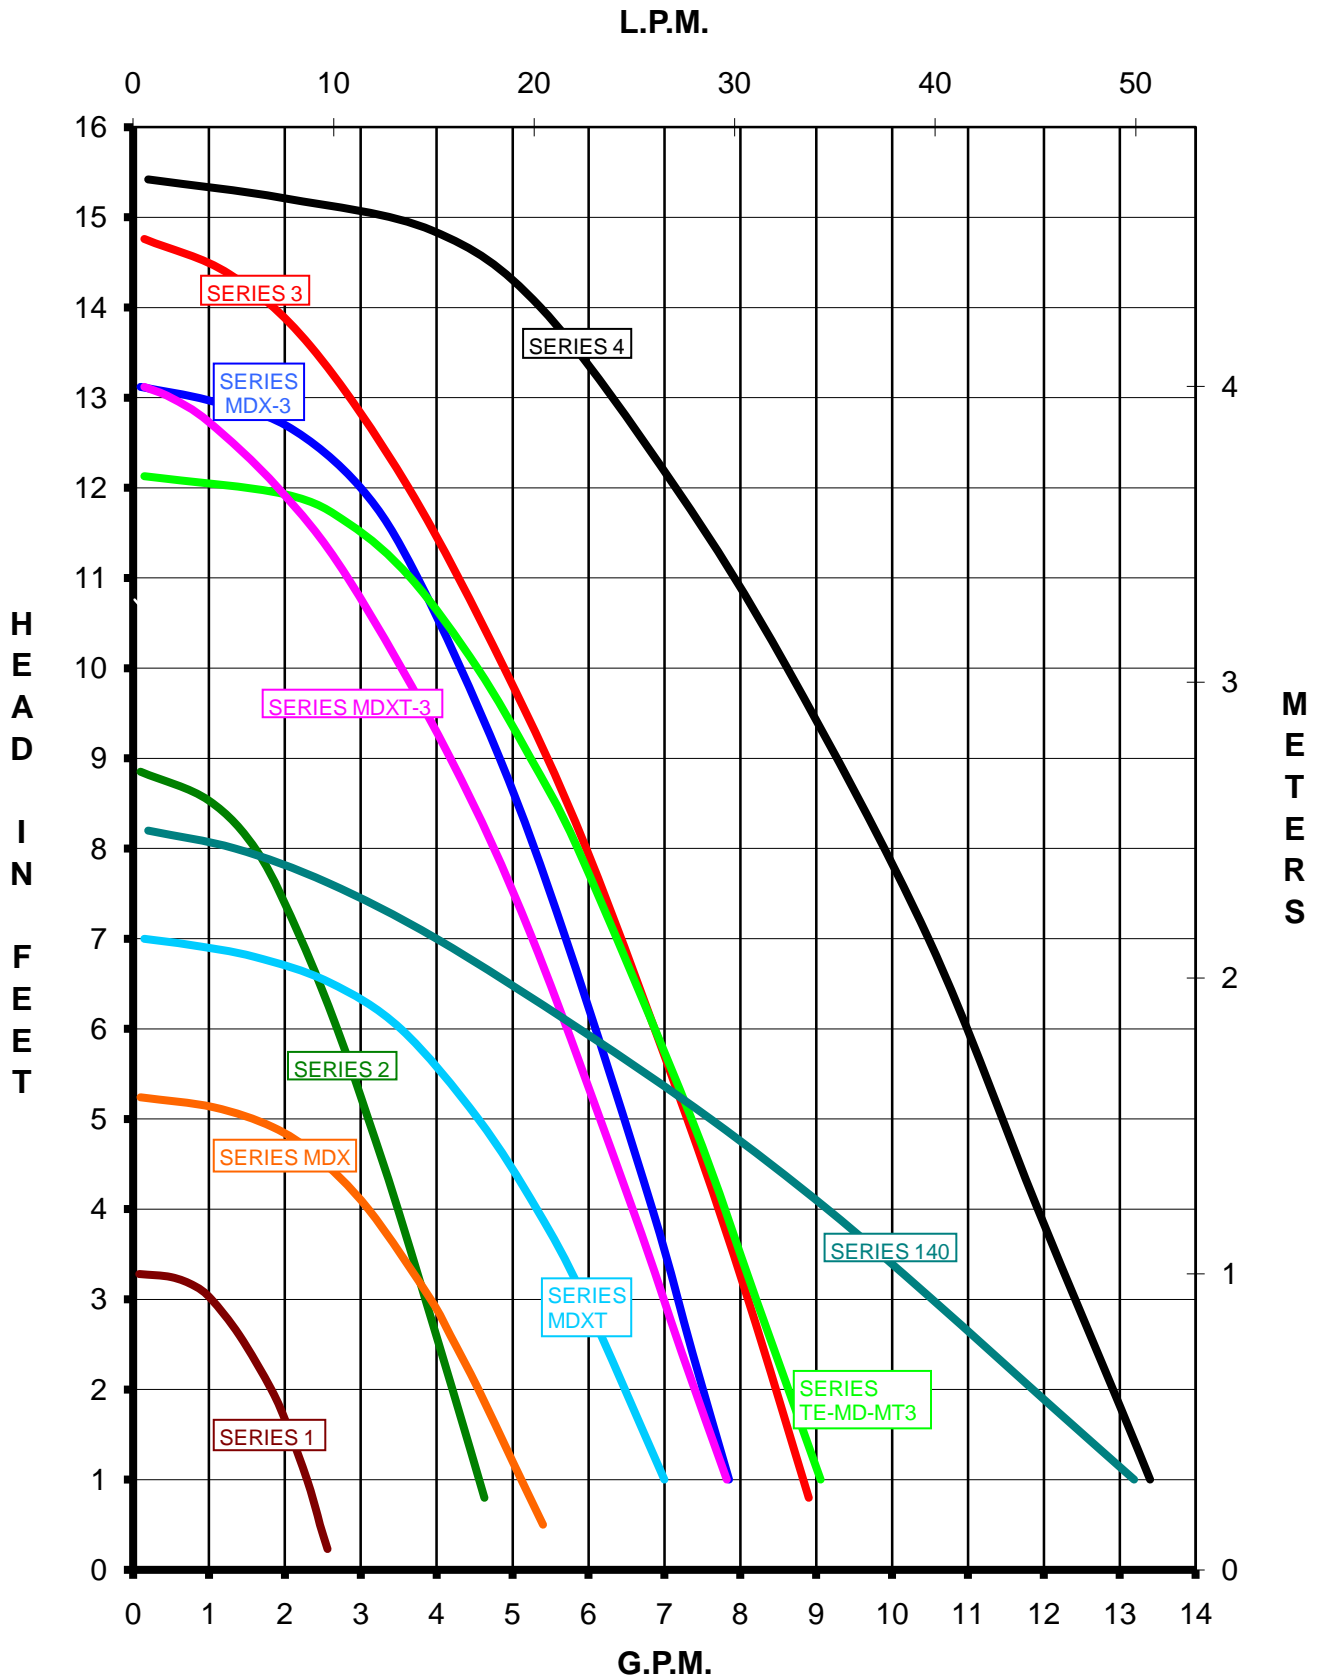

## FAMILY CURVE SERIES: 60HZ

1, MDX, MDXT, 2, MDX-3, MDXT-3, 140, TE-MD-MT3, 3, 4

## FAMILY CURVE SERIES: 50HZ

1, MDX, MDXT, 2, MDX-3, MDXT-3, 140, TE-MD-MT3, 3, 4

## FAMILY CURVE SERIES: 60HZ

320, 335, TE-5-MD, TE-5.5-MD,  
TE-6-MD, TE-7-MD

## FAMILY CURVE SERIES: 50HZ

320, 335, TE-5-MD, TE-5.5-MD,  
TE-6-MD, TE-7-MD