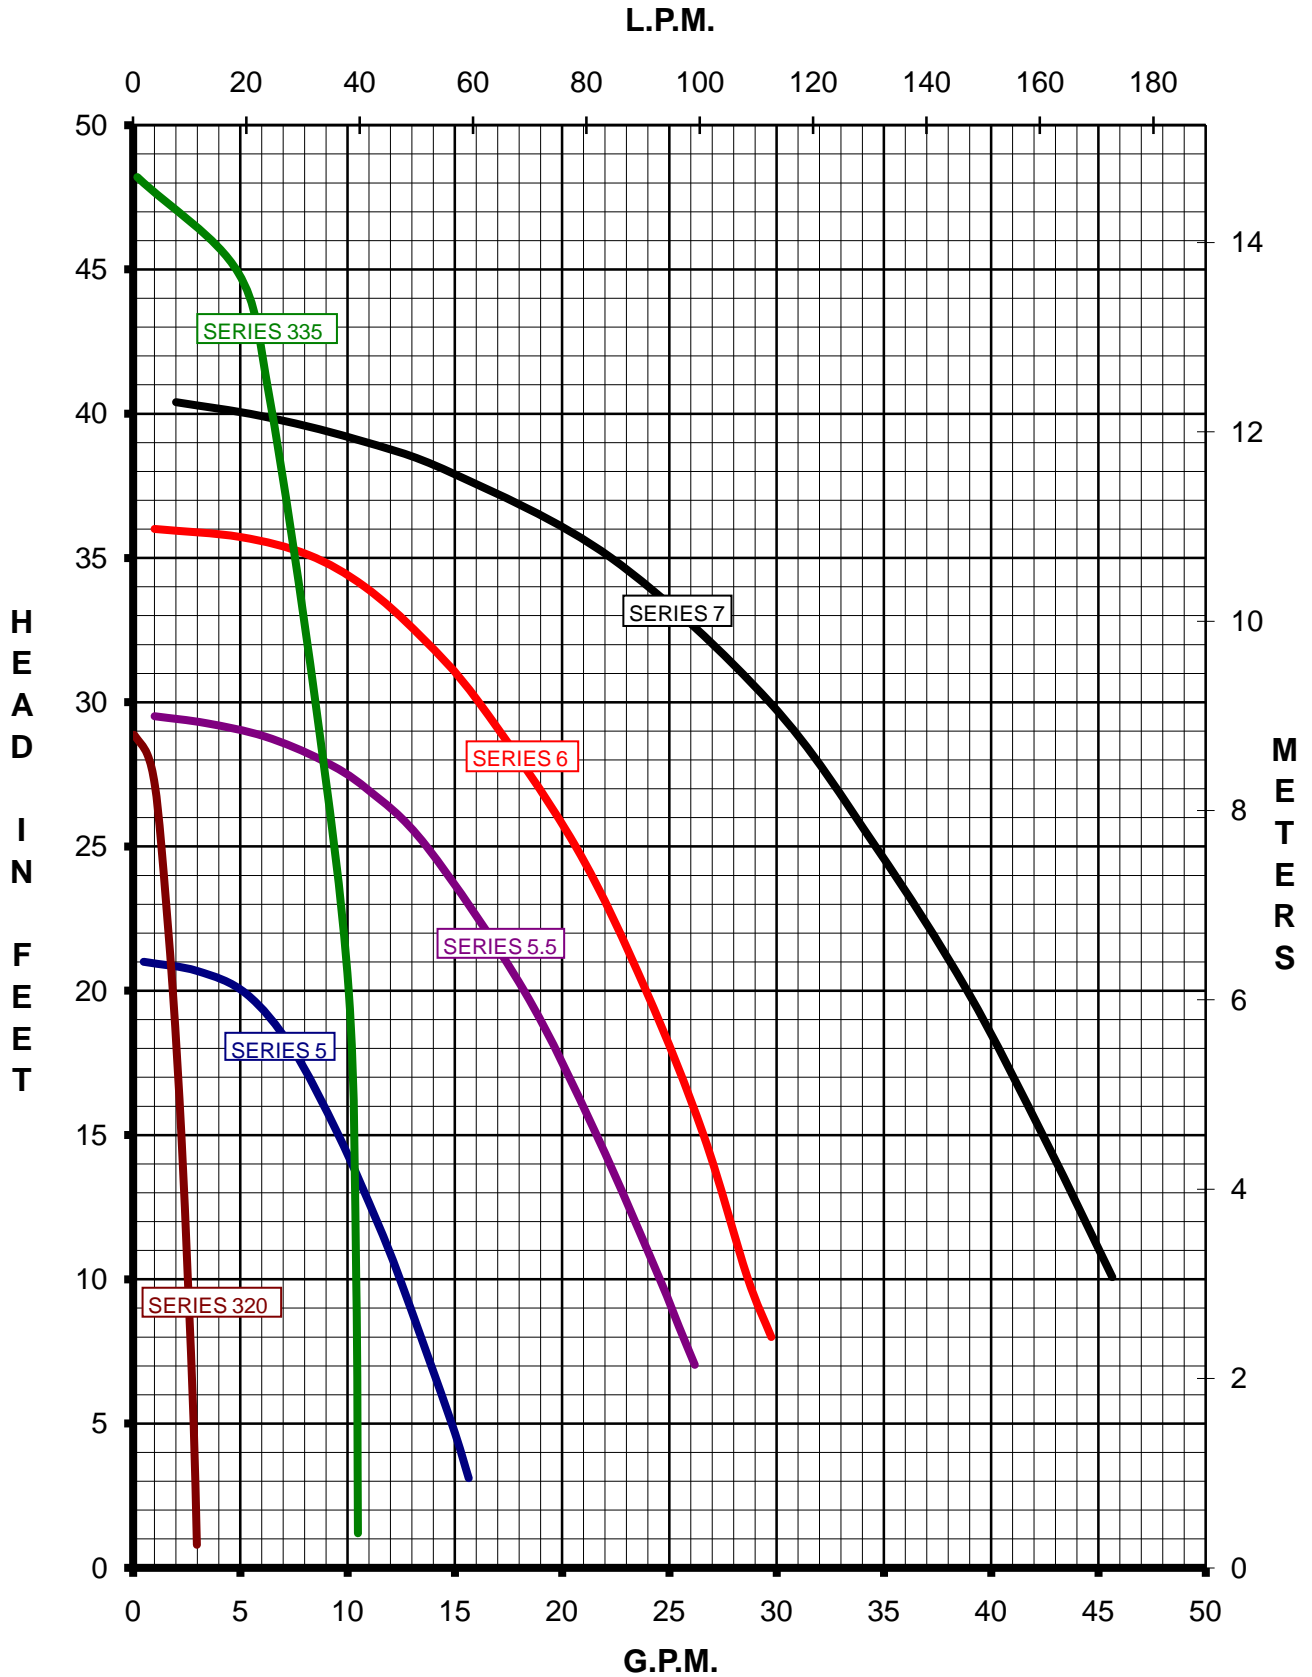

MARCH PUMPS

FAMILY CURVE SERIES: 50HZ

320, 335, TE-5-MD, TE-5.5-MD,
TE-6-MD, TE-7-MD