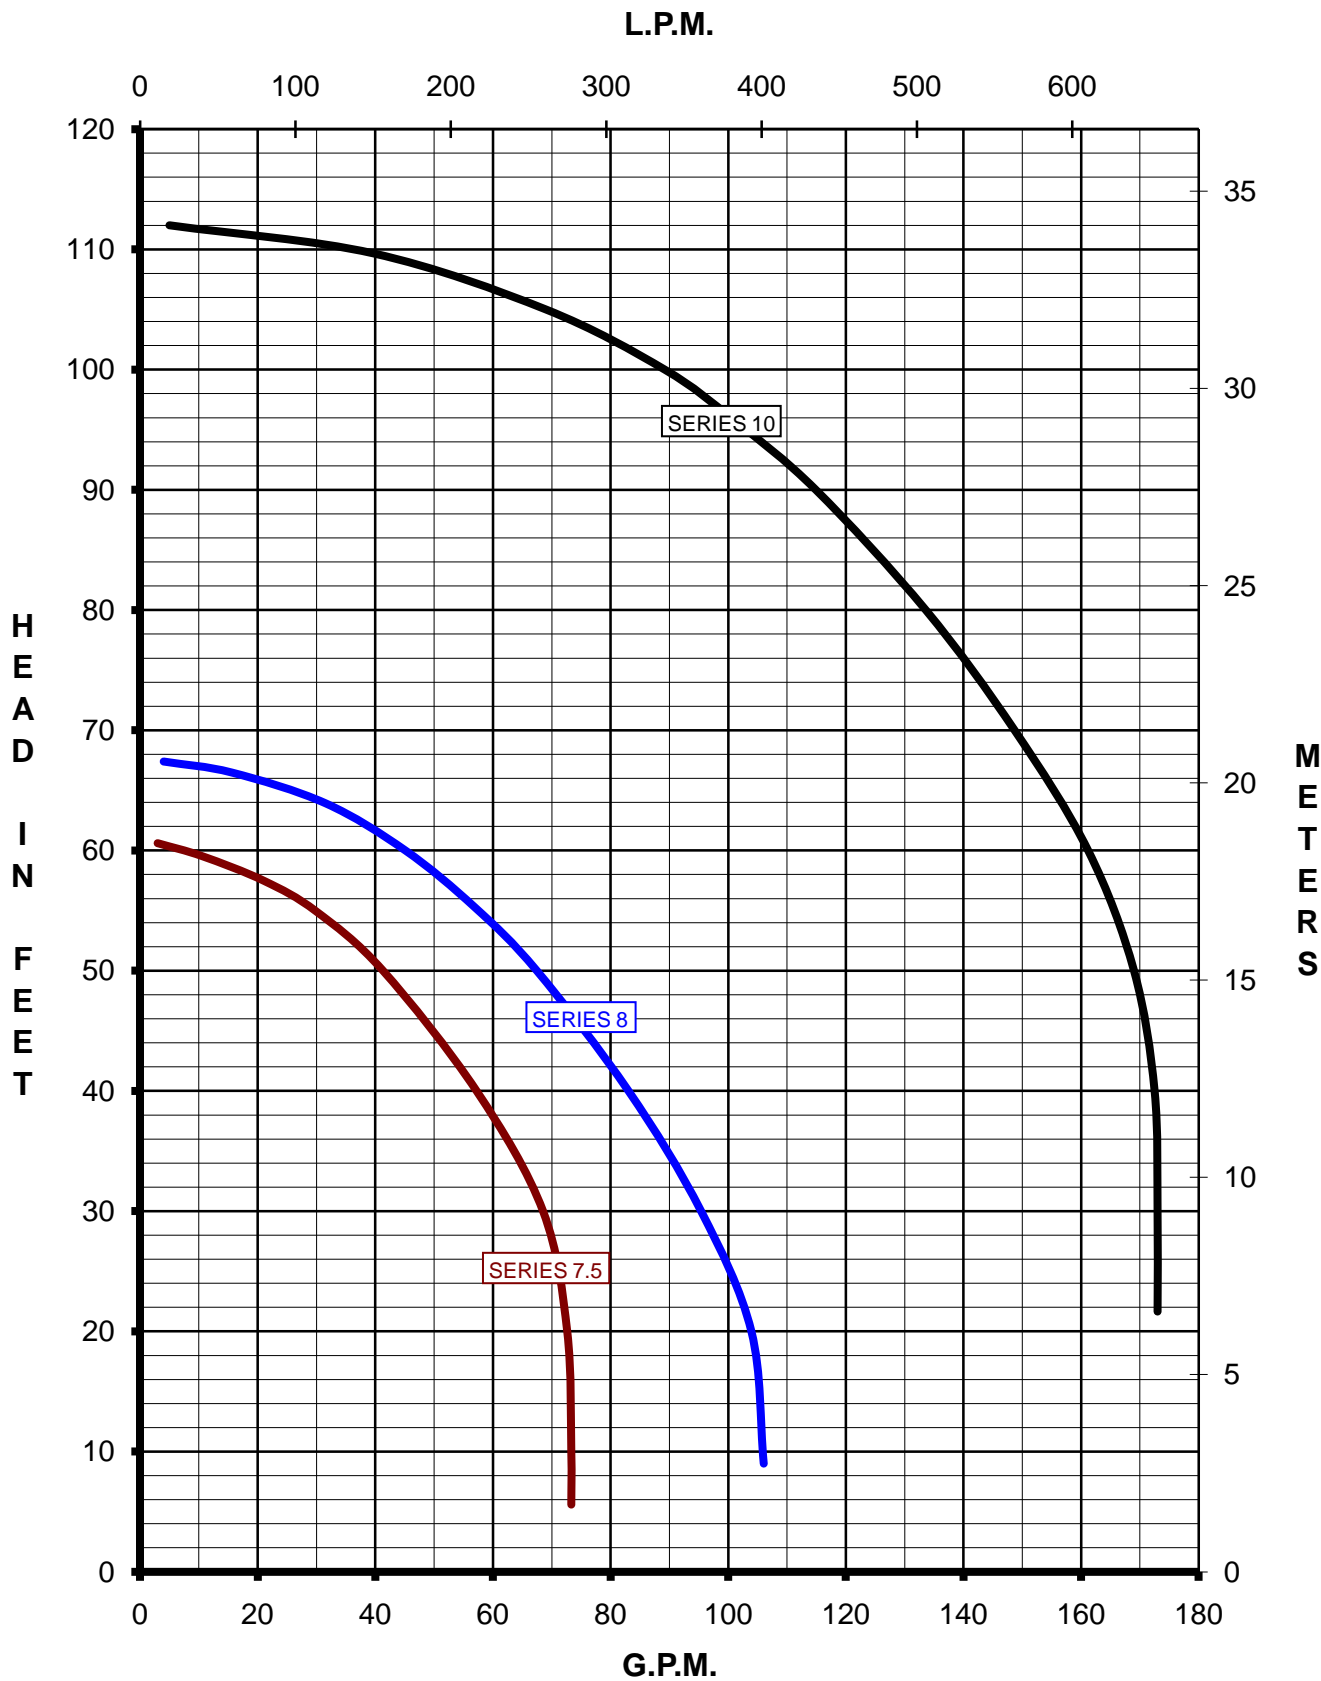

MARCH PUMPS

FAMILY CURVE SERIES: 50HZ
TE-7.5-MD, TE-8-MD, TE-10K-MD