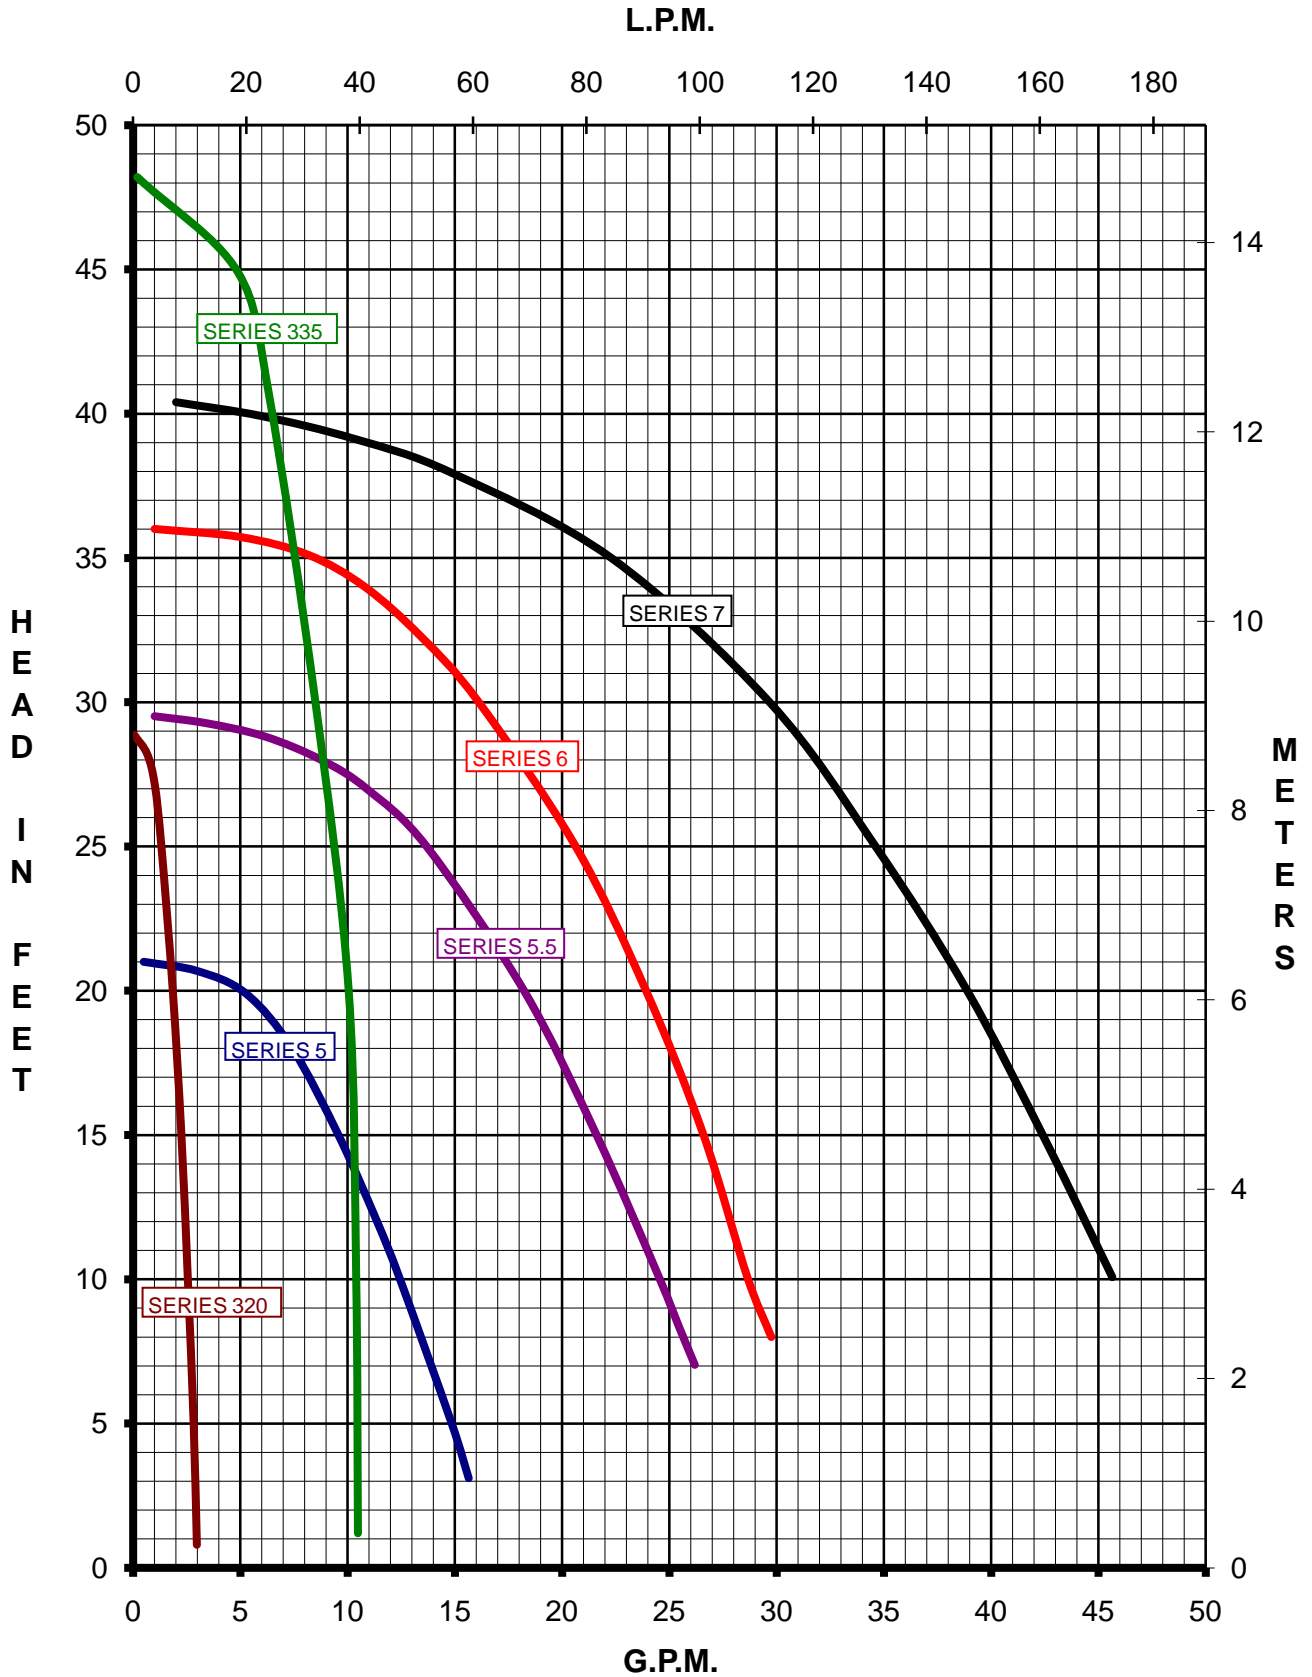

MARCH PUMPS

FAMILY CURVE SERIES: 50HZ

320, 335, TE-5-MD, TE-5.5-MD,
TE-6-MD, TE-7-MD