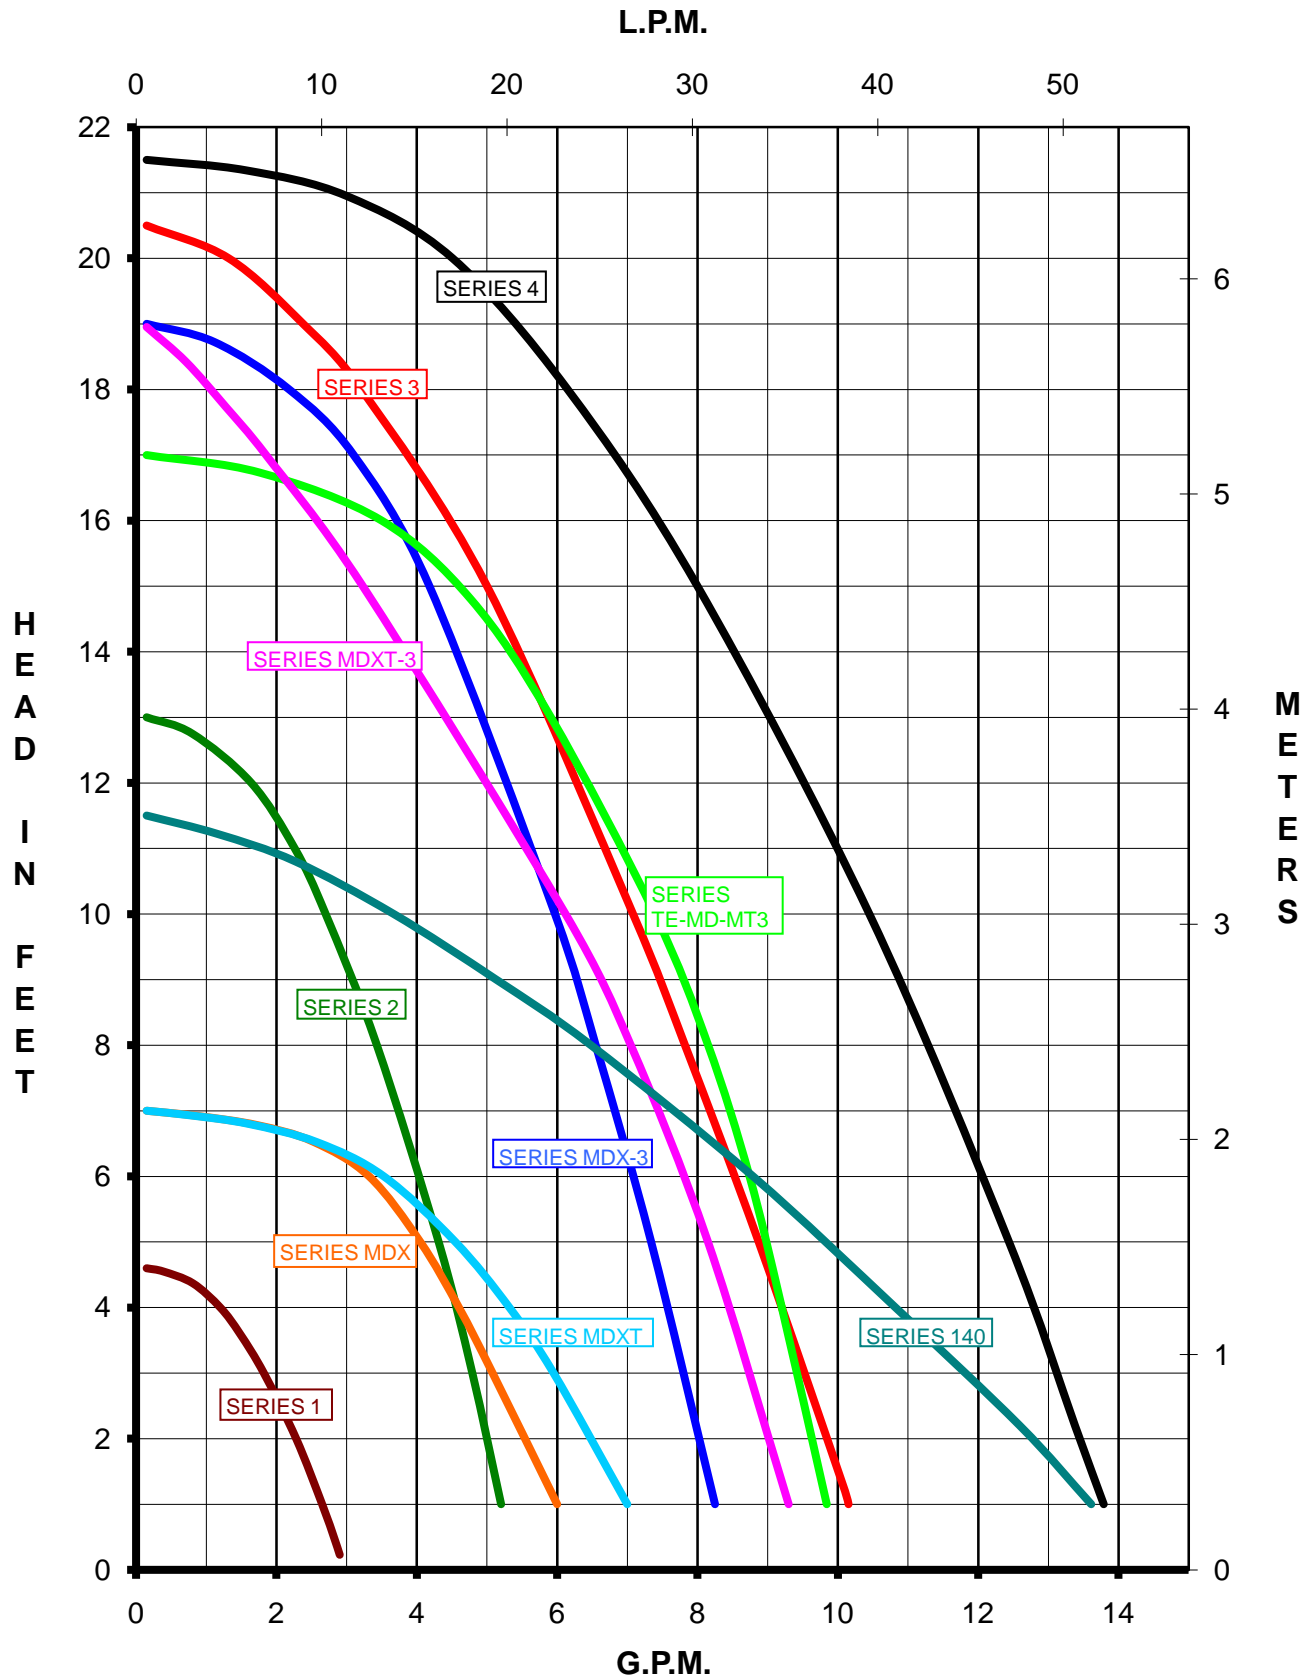

## FAMILY CURVE SERIES: 60HZ

1, MDX, MDXT, 2, MDX-3, MDXT-3, 140, TE-MD-MT3, 3, 4

## FAMILY CURVE SERIES: 50HZ

1, MDX, MDXT, 2, MDX-3, MDXT-3, 140, TE-MD-MT3, 3, 4

## FAMILY CURVE SERIES: 60HZ

320, 335, TE-5-MD, TE-5.5-MD,  
TE-6-MD, TE-7-MD

## FAMILY CURVE SERIES: 50HZ

320, 335, TE-5-MD, TE-5.5-MD,  
TE-6-MD, TE-7-MD