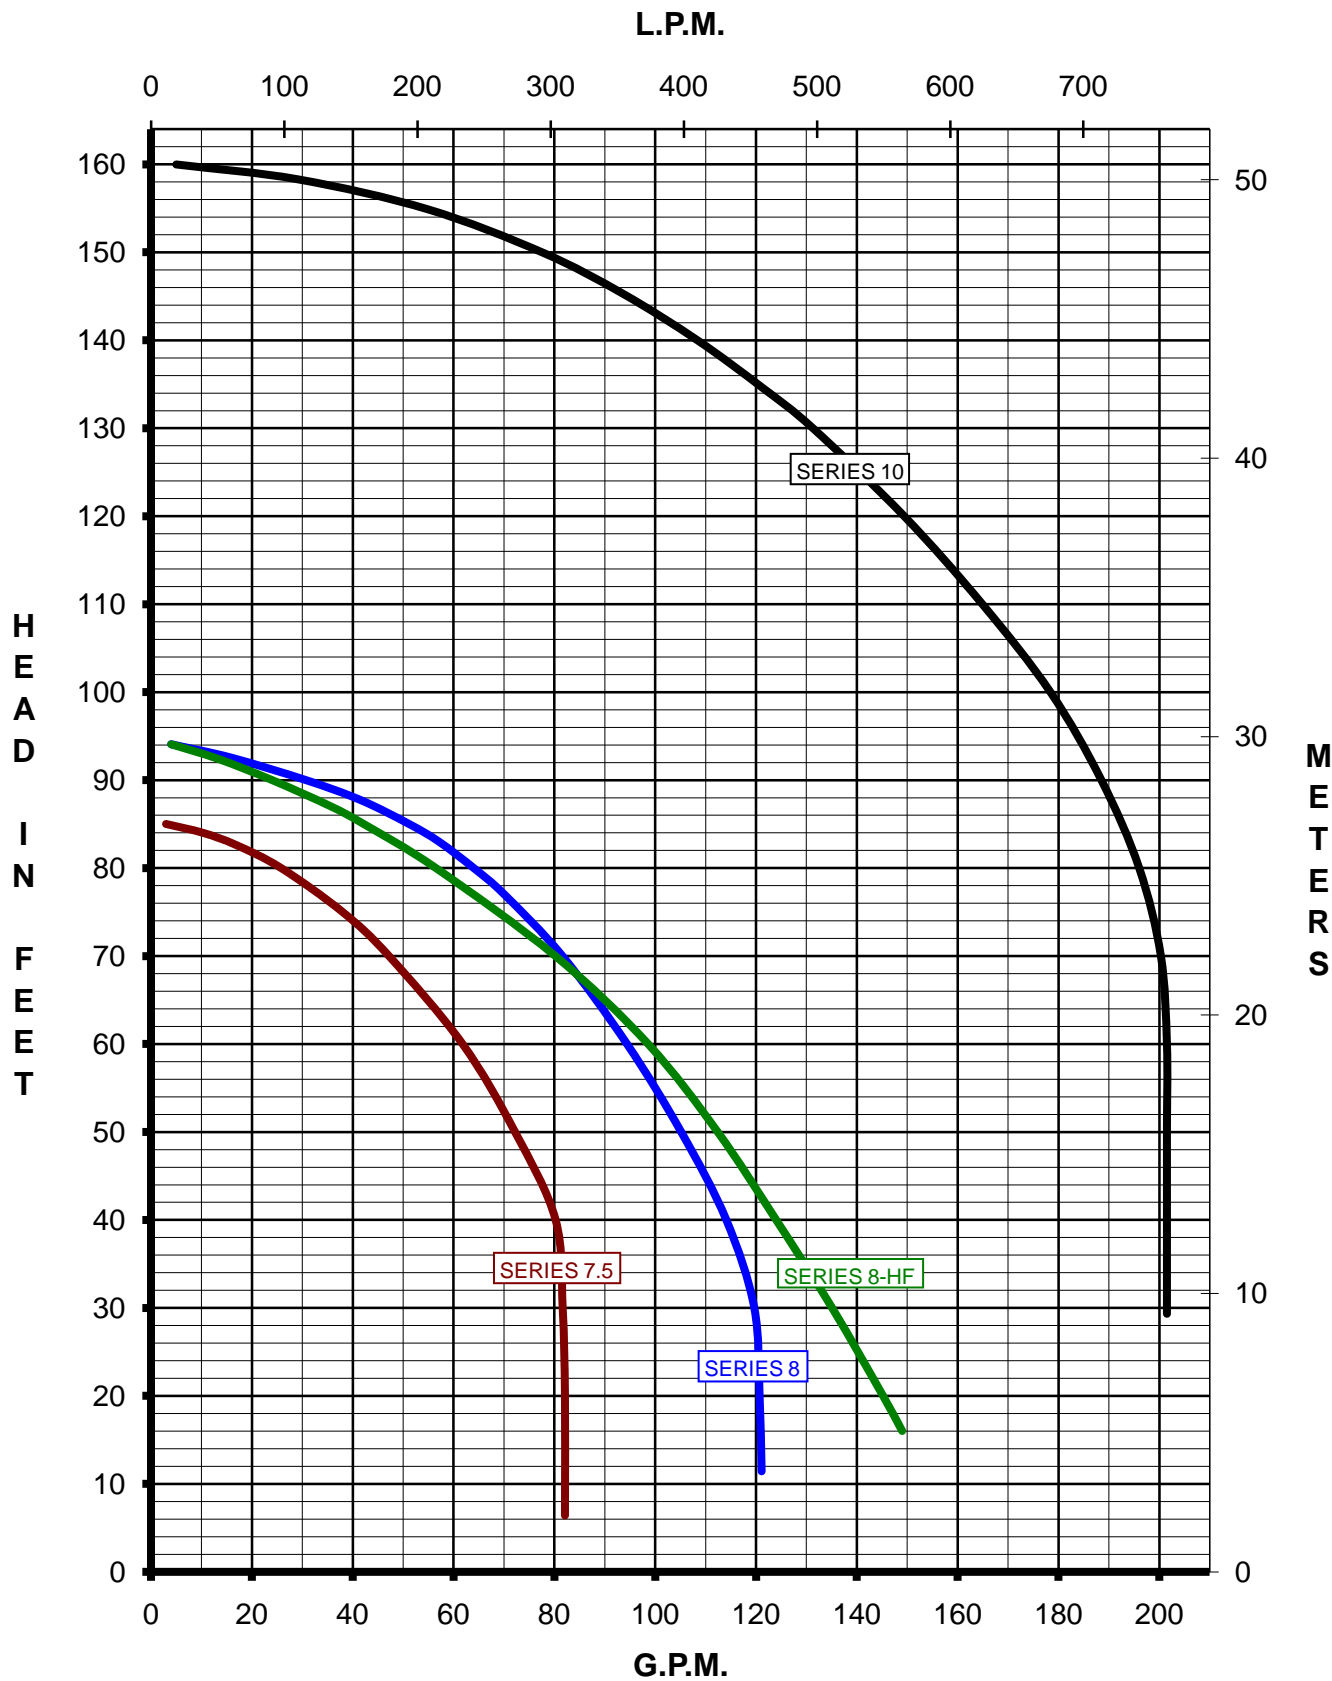

MARCH PUMPS

FAMILY CURVE SERIES: 60HZ
TE-7.5-MD, TE-8-MD, TE-8-MD-HF,
TE-10K-MD