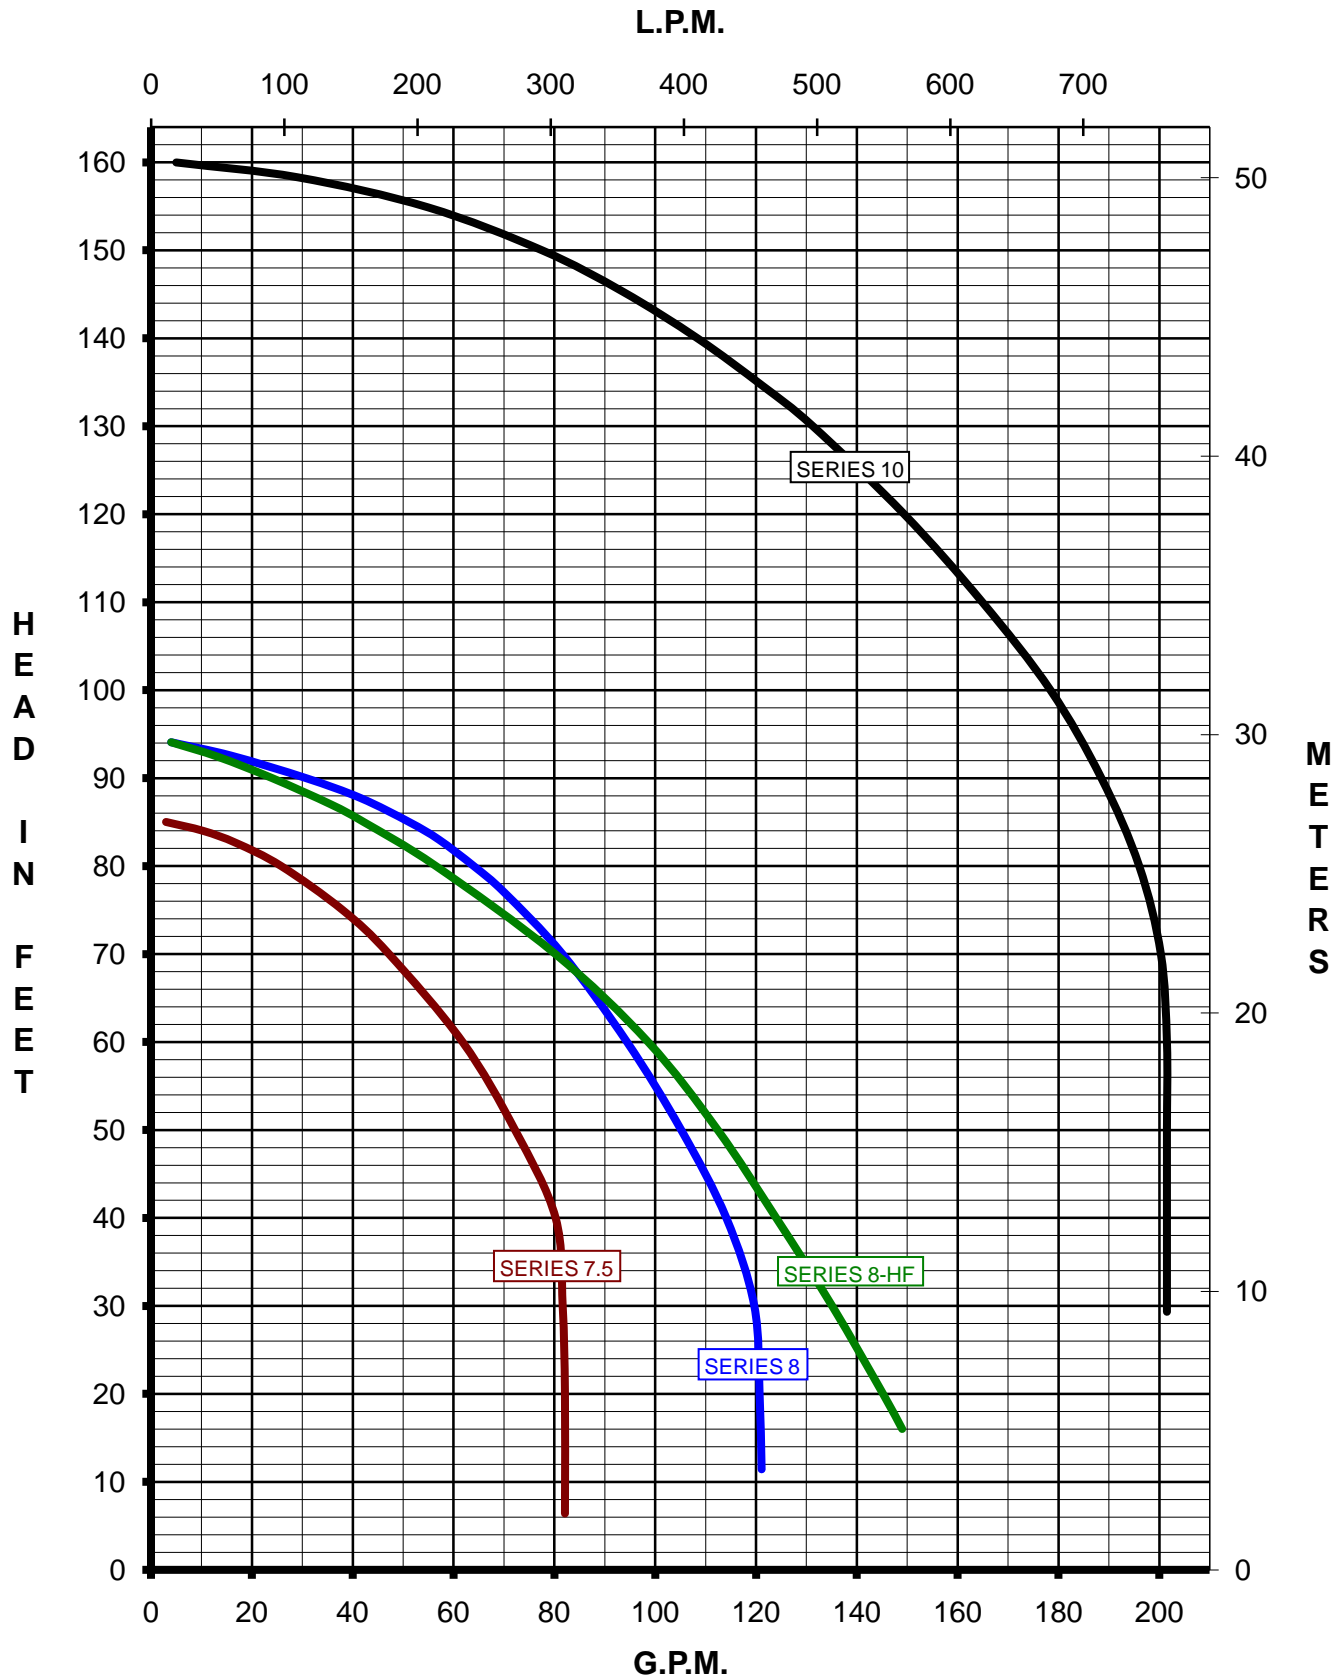

MARCH PUMPS

FAMILY CURVE SERIES: 60HZ
TE-7.5-MD, TE-8-MD, TE-8-MD-HF,
TE-10K-MD