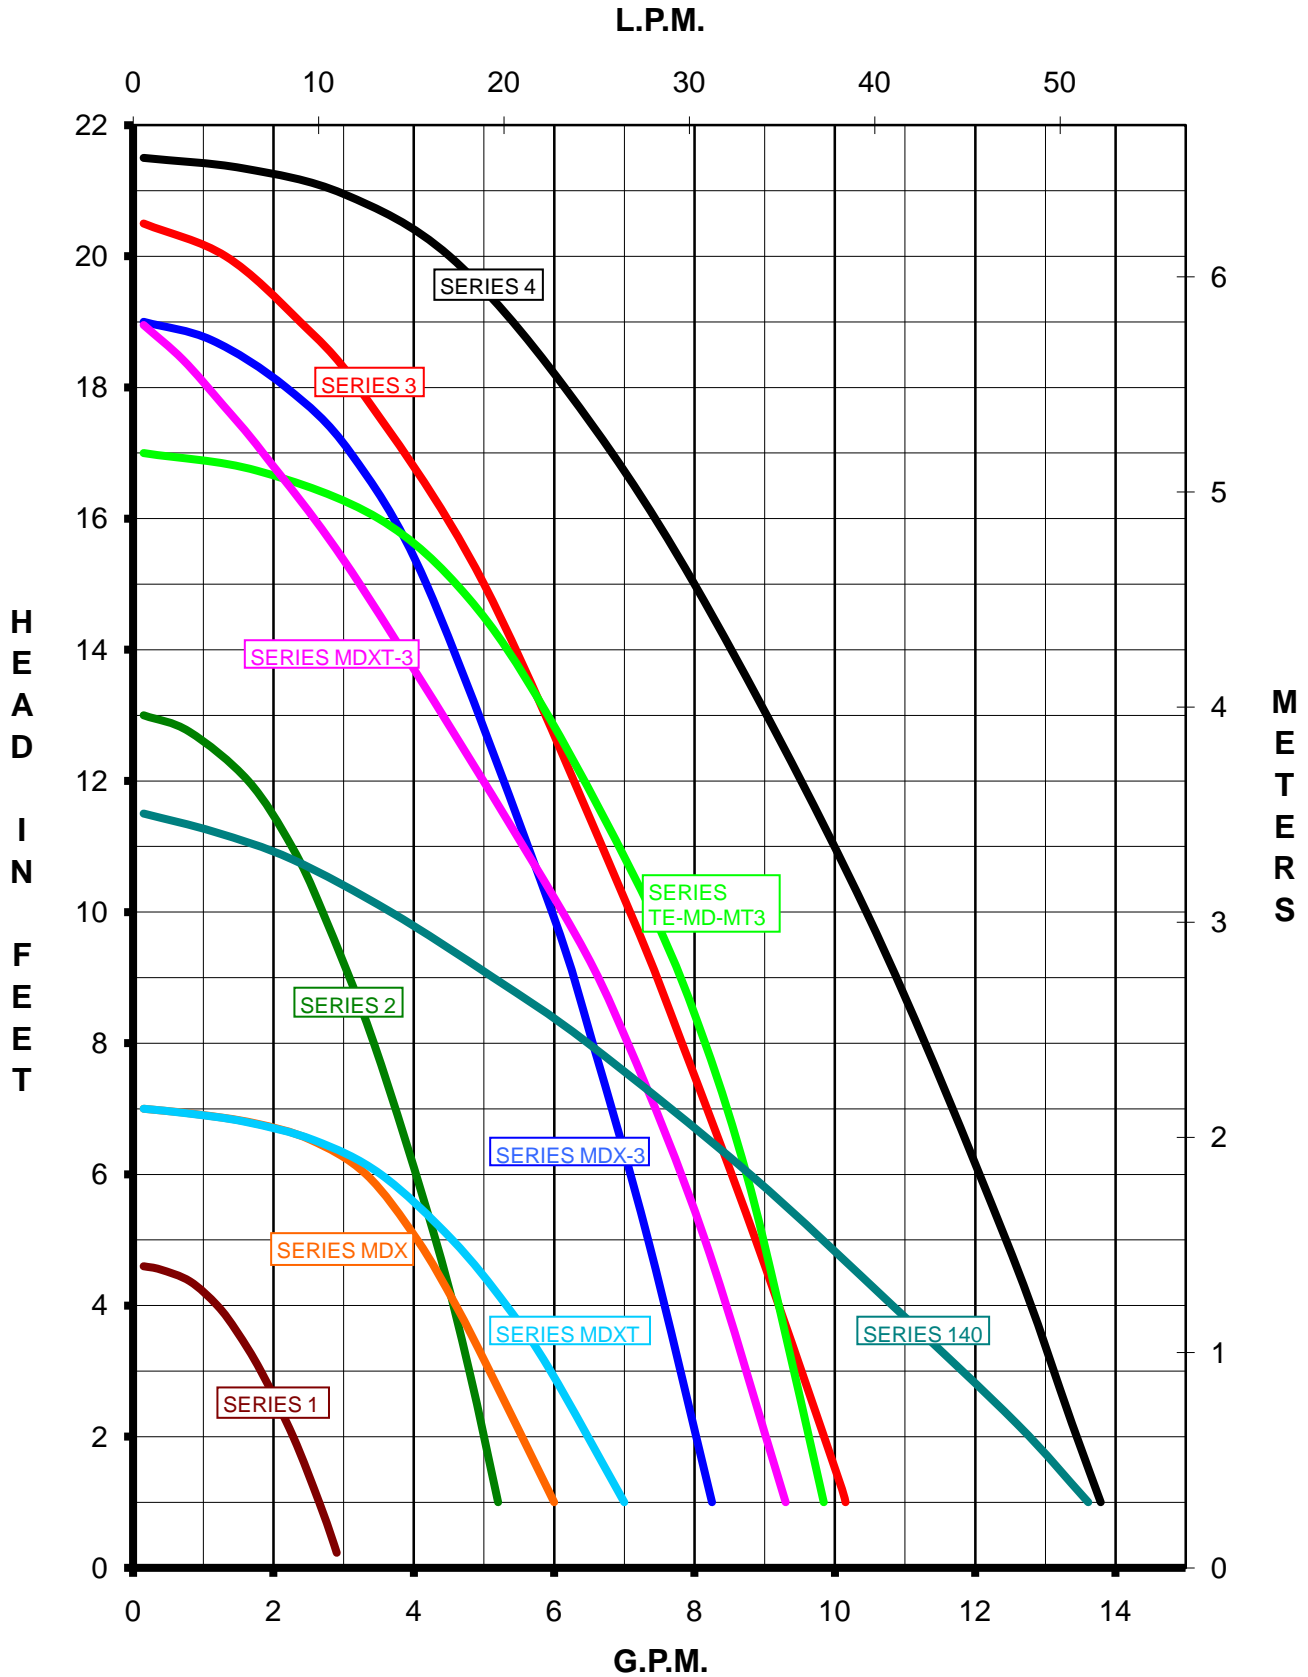

## FAMILY CURVE SERIES: 60HZ

1, MDX, MDXT, 2, MDX-3, MDXT-3, 140, TE-MD-MT3, 3, 4

## FAMILY CURVE SERIES: 50HZ

1, MDX, MDXT, 2, MDX-3, MDXT-3, 140, TE-MD-MT3, 3, 4