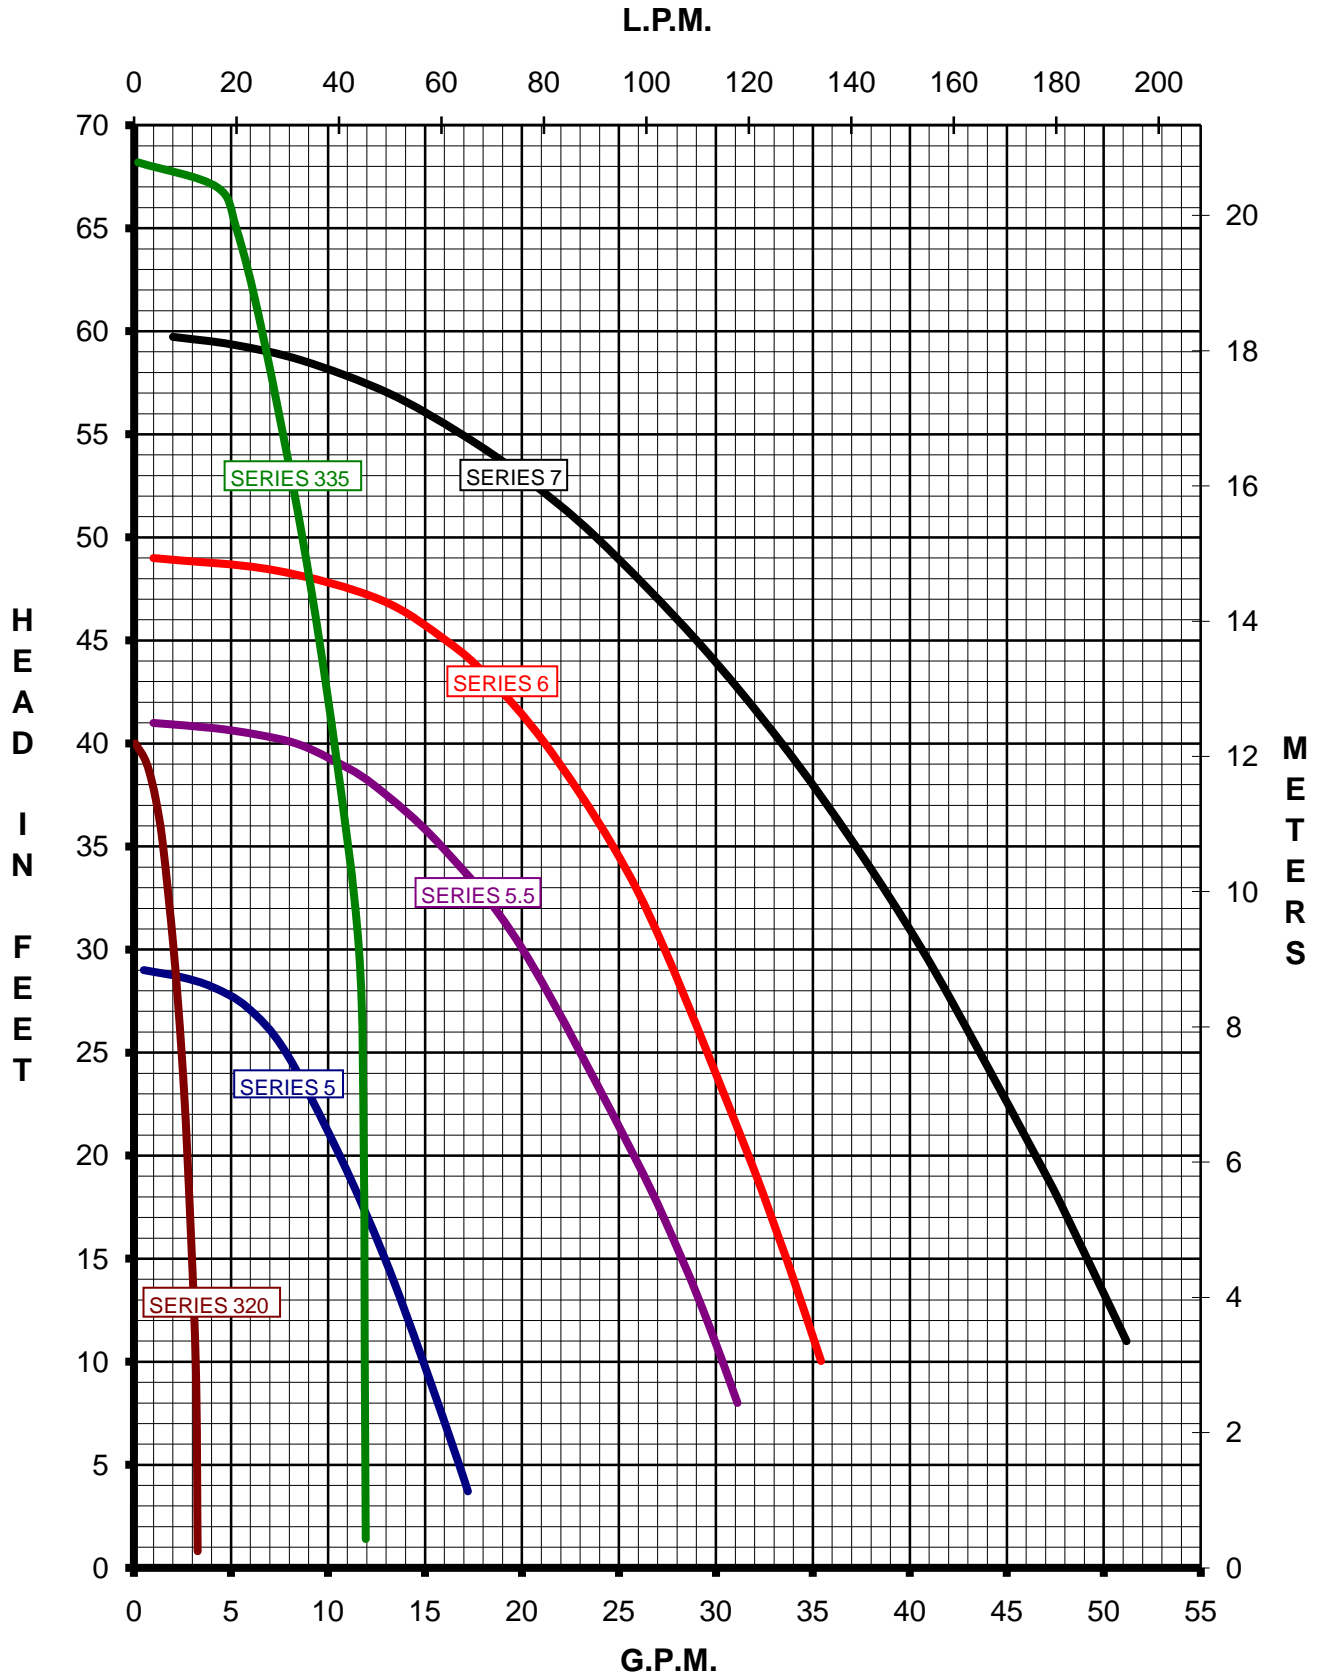

## FAMILY CURVE SERIES: 50HZ

1, MDX, MDXT, 2, MDX-3, MDXT-3, 140, TE-MD-MT3, 3, 4

## FAMILY CURVE SERIES: 60HZ

320, 335, TE-5-MD, TE-5.5-MD,  
TE-6-MD, TE-7-MD