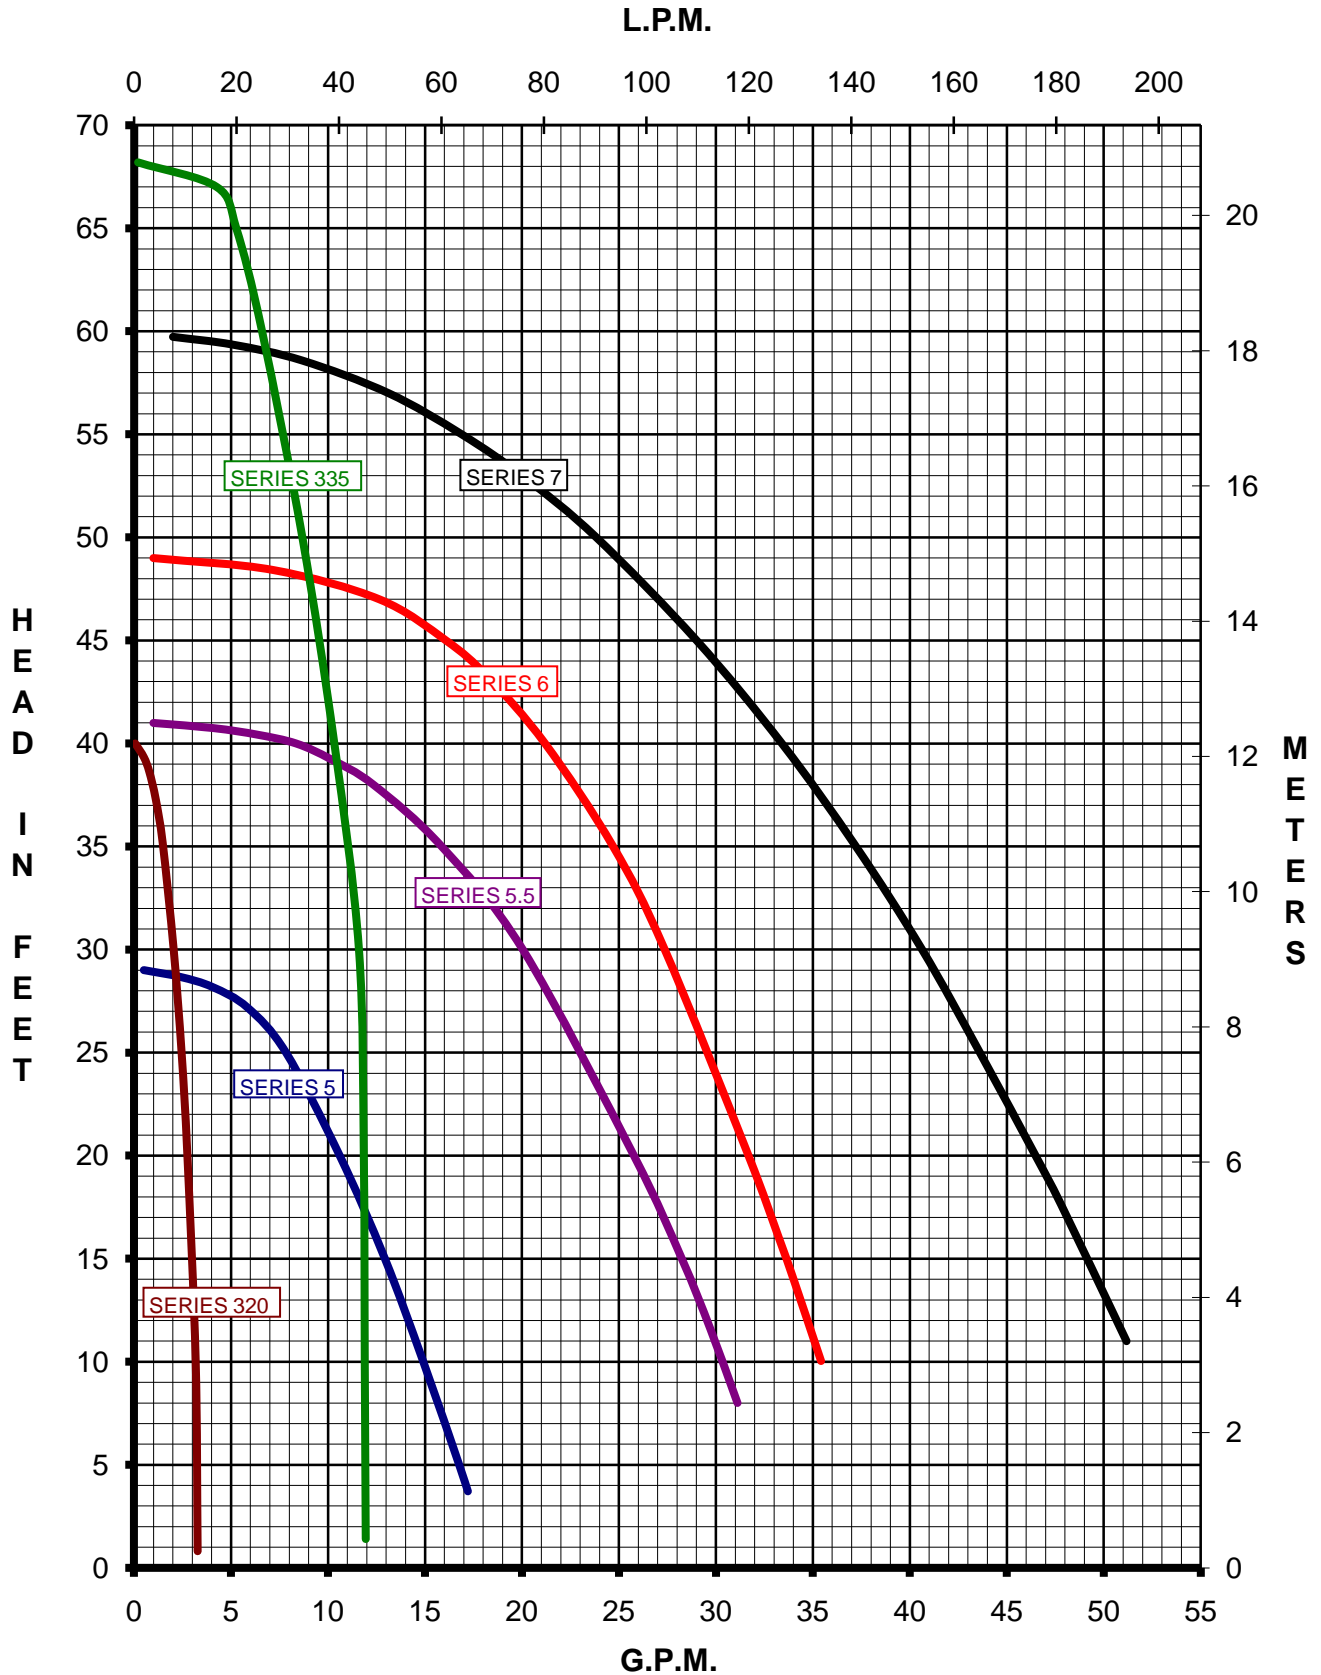

MARCH PUMPS

FAMILY CURVE SERIES: 60HZ

320, 335, TE-5-MD, TE-5.5-MD,
TE-6-MD, TE-7-MD