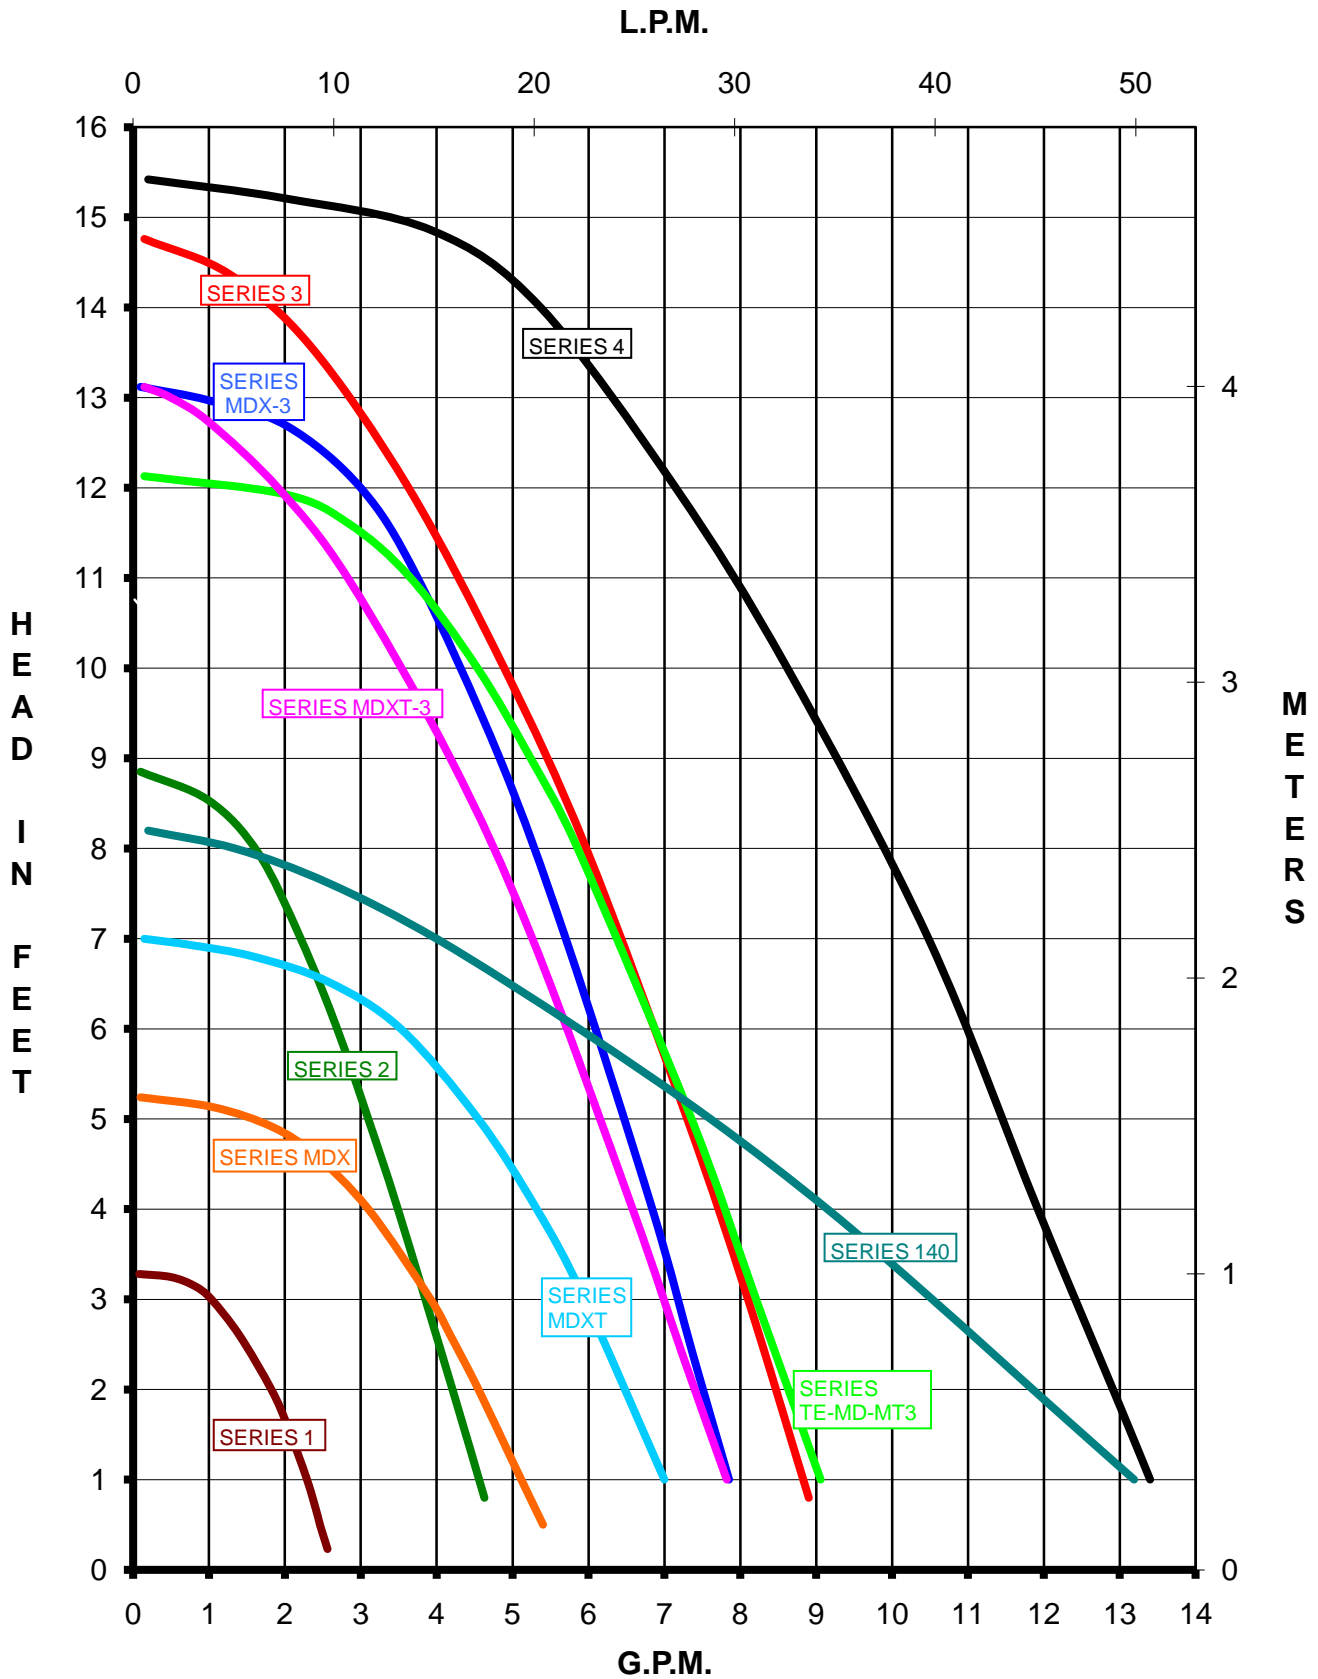

## FAMILY CURVE SERIES: 60HZ

1, MDX, MDXT, 2, MDX-3, MDXT-3, 140, TE-MD-MT3, 3, 4

## FAMILY CURVE SERIES: 50HZ

1, MDX, MDXT, 2, MDX-3, MDXT-3, 140, TE-MD-MT3, 3, 4

## FAMILY CURVE SERIES: 60HZ

320, 335, TE-5-MD, TE-5.5-MD,  
TE-6-MD, TE-7-MD