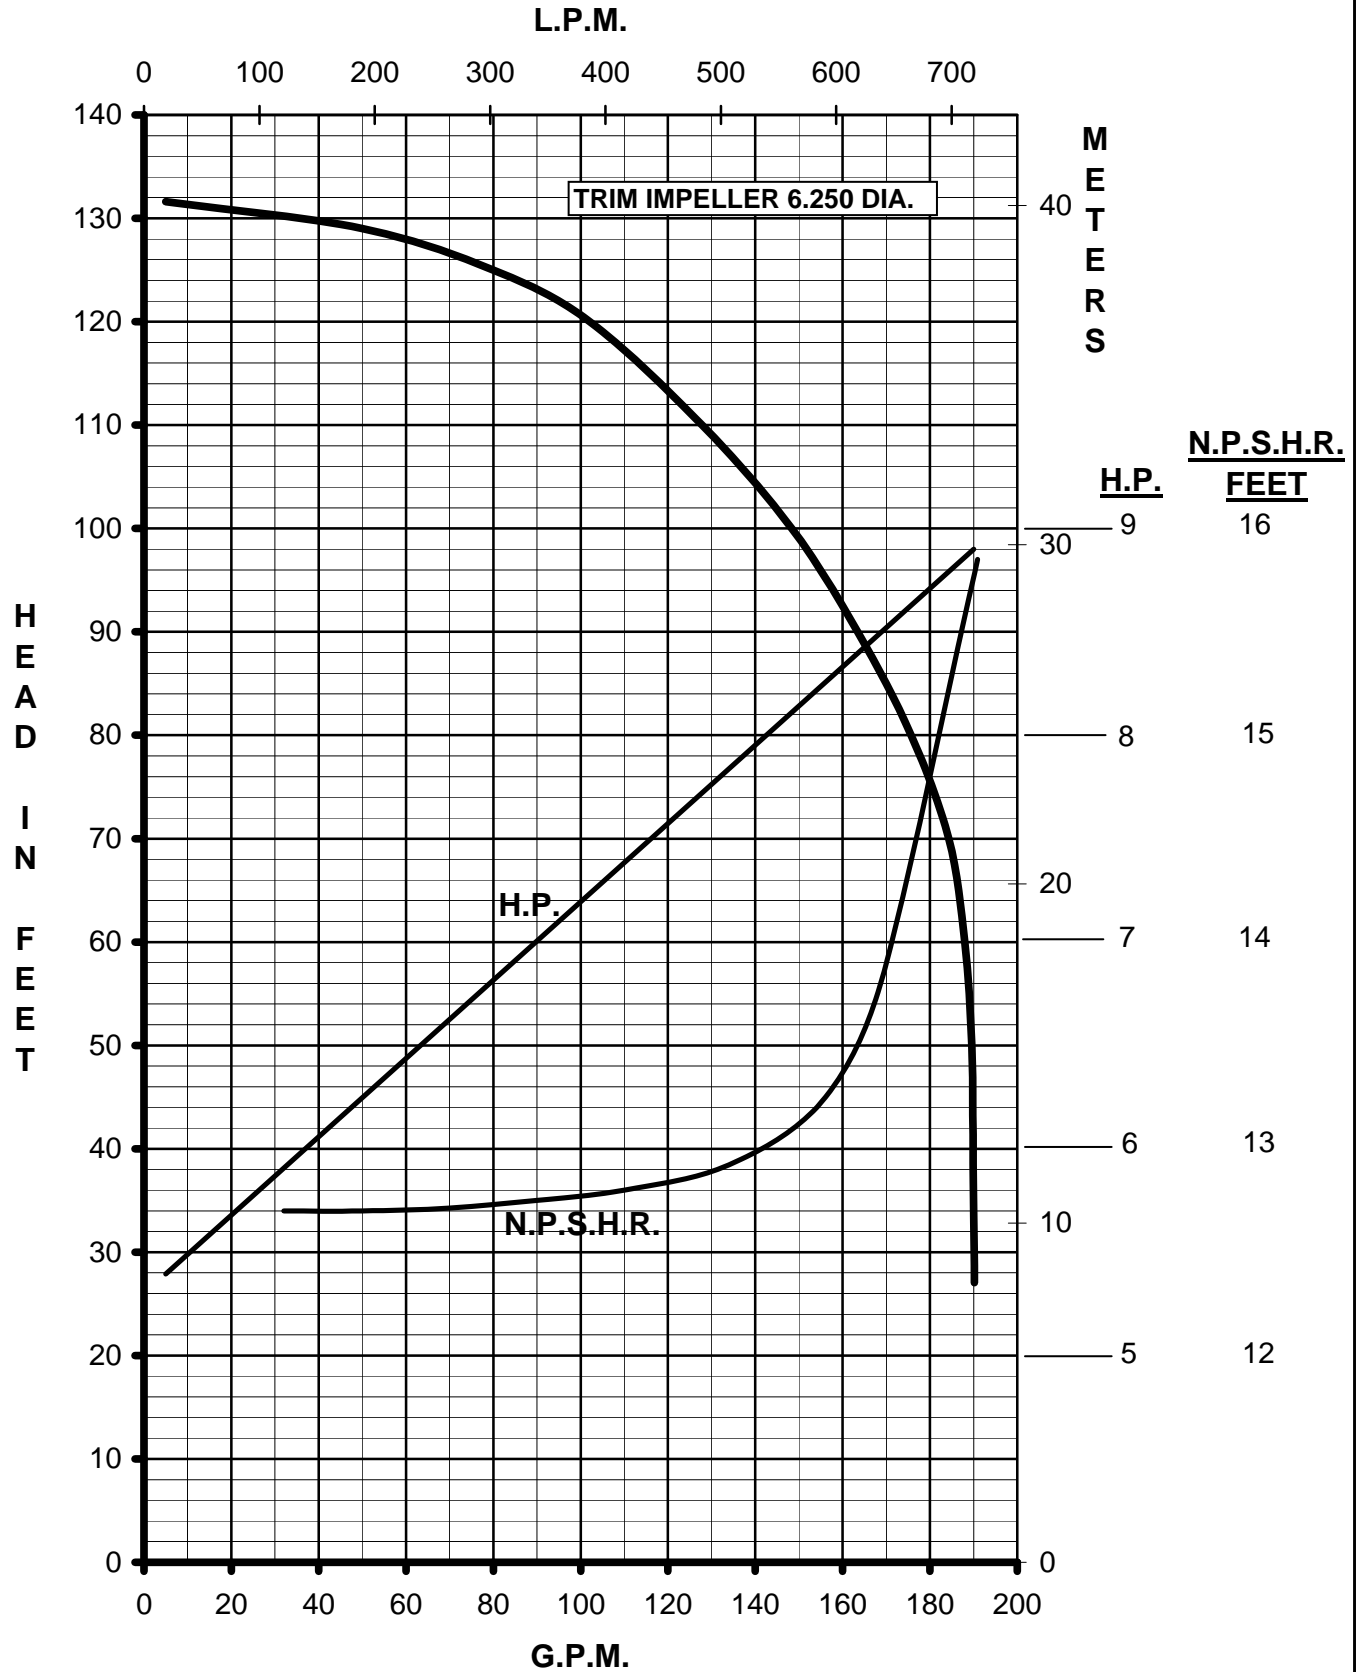

MARCH PUMPS

TE-10K-MD 3PH 60HZ

MARCH PUMPS

TE-10K-MD
FULL SIZE IMPELLER 7.250 DIA.
1PH, 3PH 60HZ

MARCH PUMPS

TE-10K-MD
TRIM IMPELLER 6.625 DIA.
1PH, 3PH 60HZ

MARCH PUMPS

TE-10K-MD
TRIM IMPELLER 6.250 DIA.
1PH, 3PH 60HZ

MARCH PUMPS

TE-10K-MD
TRIM IMPELLER 5.750 DIA.
1PH, 3PH 60HZ

MARCH PUMPS

TE-10K-MD
TRIM IMPELLER 5.250 DIA.
1PH, 3PH 60HZ