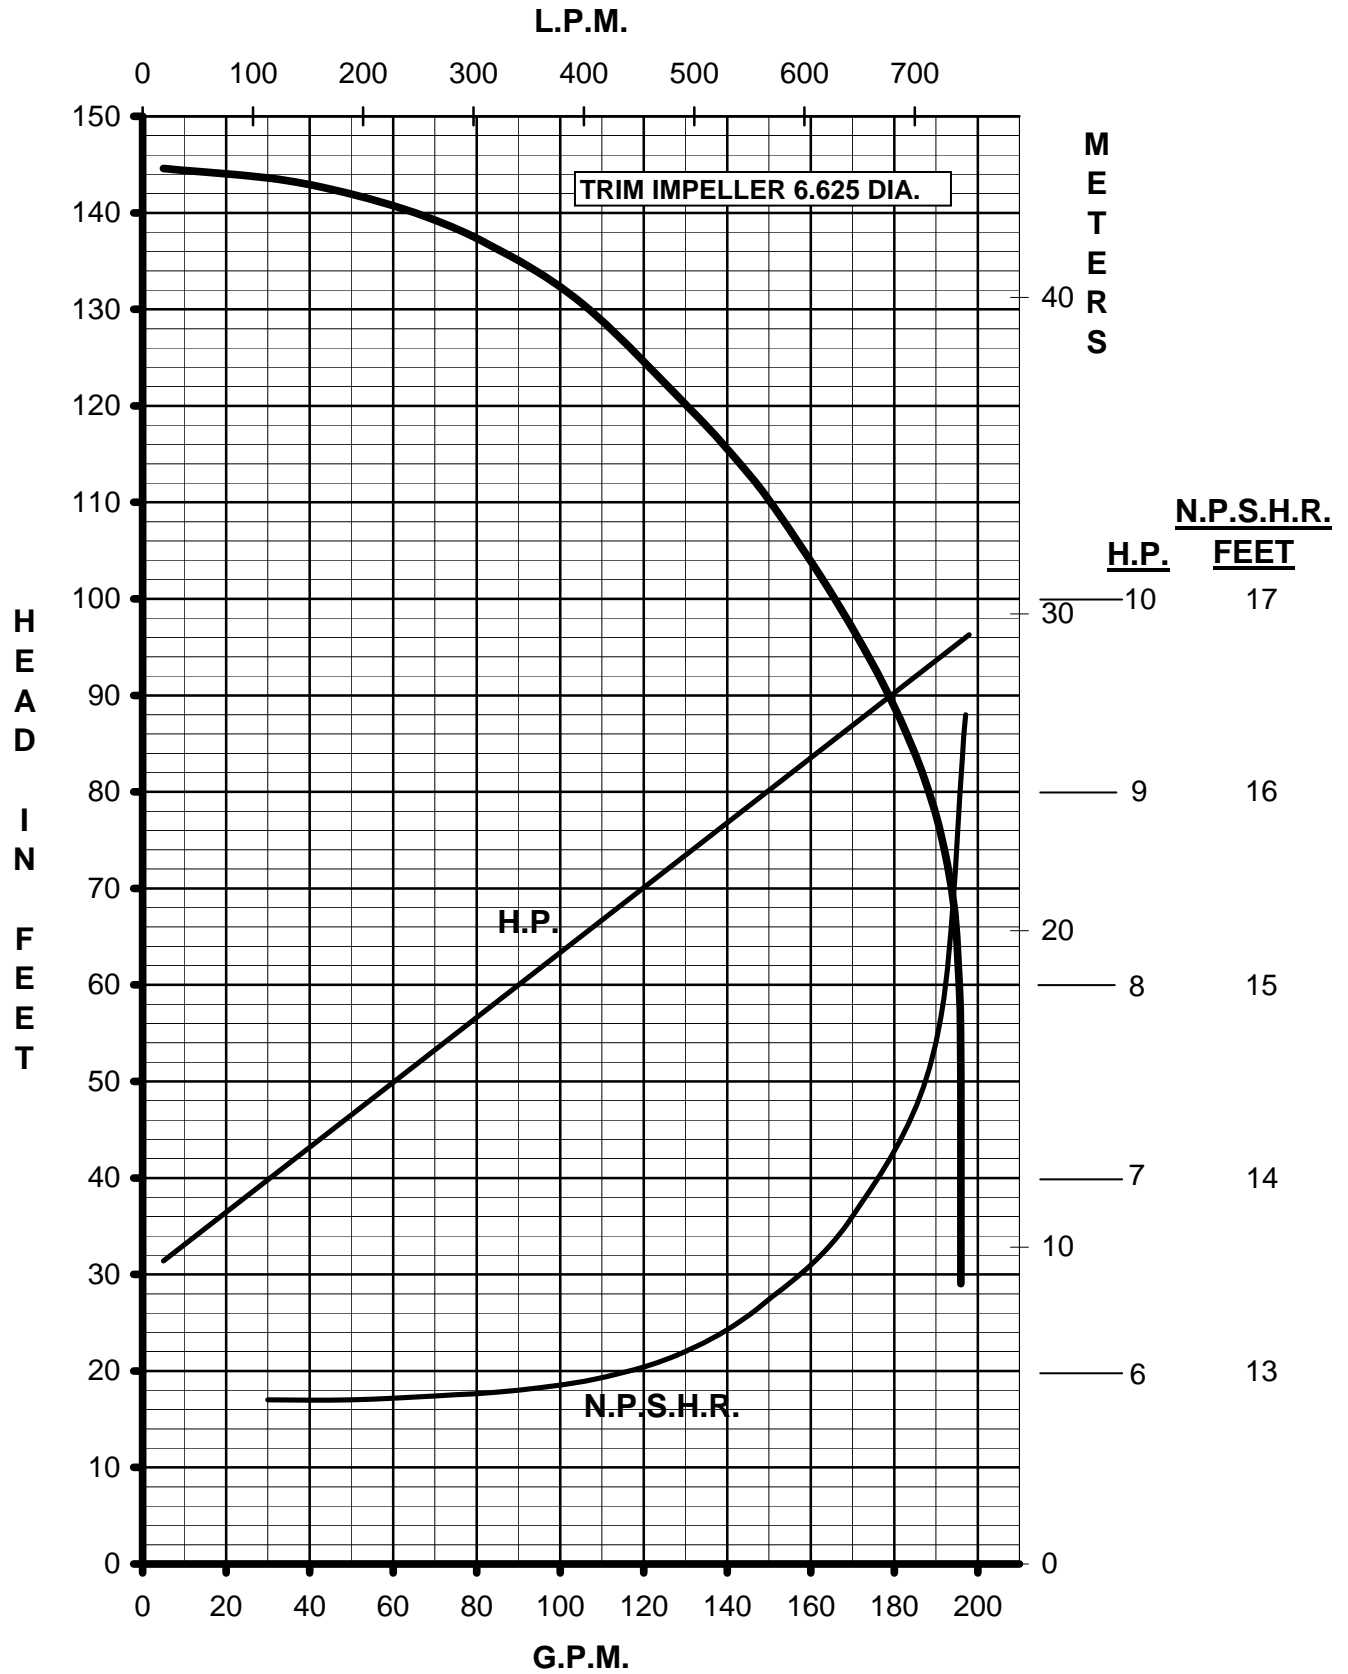

MARCH PUMPS

TE-10K-MD 3PH 60HZ

MARCH PUMPS

TE-10K-MD
FULL SIZE IMPELLER 7.250 DIA.
1PH, 3PH 60HZ

MARCH PUMPS

TE-10K-MD
TRIM IMPELLER 6.625 DIA.
1PH, 3PH 60HZ

MARCH PUMPS

TE-10K-MD
TRIM IMPELLER 6.250 DIA.
1PH, 3PH 60HZ

MARCH PUMPS

TE-10K-MD
TRIM IMPELLER 5.750 DIA.
1PH, 3PH 60HZ

MARCH PUMPS

TE-10K-MD
TRIM IMPELLER 5.250 DIA.
1PH, 3PH 60HZ