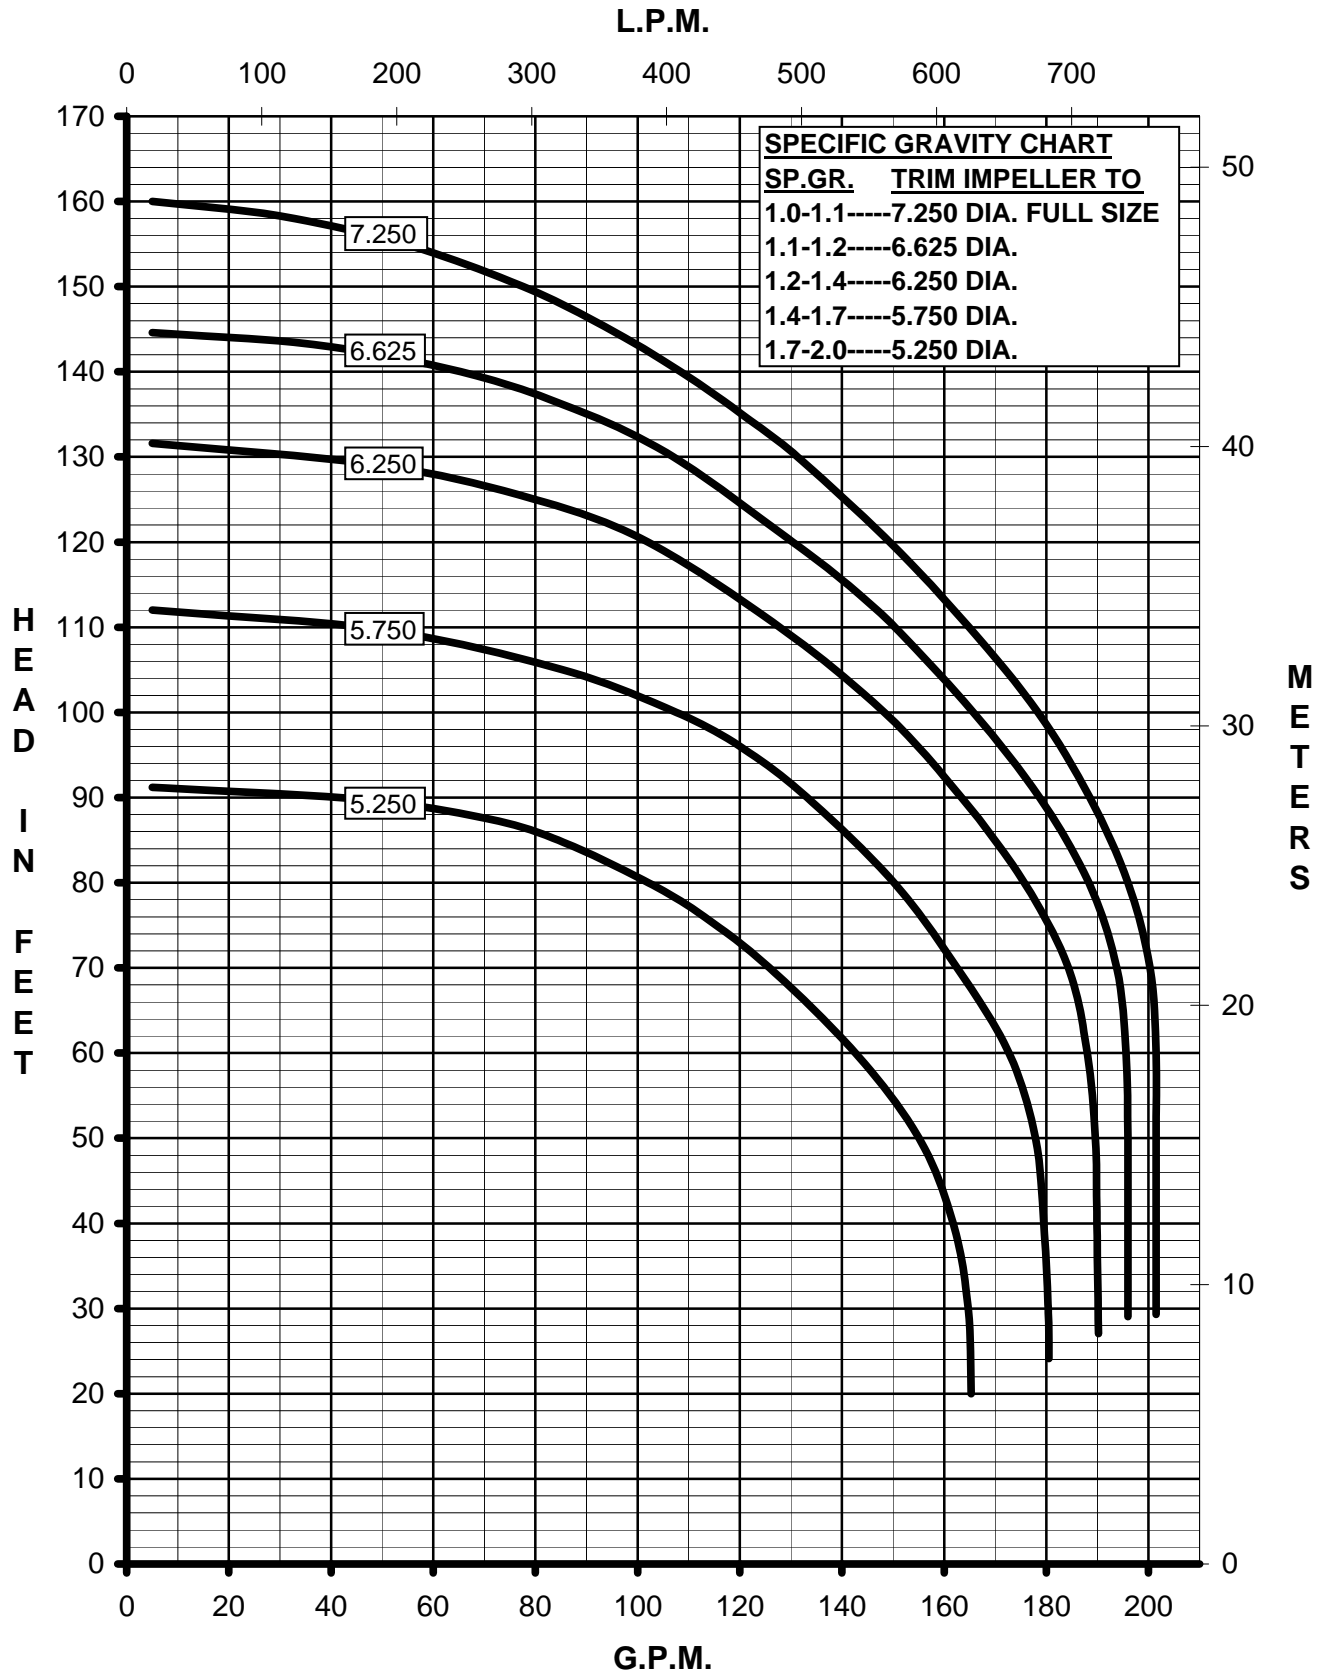

MARCH PUMPS

TE-10K-MD 3PH 60HZ

MARCH PUMPS

TE-10K-MD
FULL SIZE IMPELLER 7.250 DIA.
1PH, 3PH 60HZ

MARCH PUMPS

TE-10K-MD
TRIM IMPELLER 6.625 DIA.
1PH, 3PH 60HZ

MARCH PUMPS

TE-10K-MD
TRIM IMPELLER 6.250 DIA.
1PH, 3PH 60HZ

MARCH PUMPS

TE-10K-MD
TRIM IMPELLER 5.750 DIA.
1PH, 3PH 60HZ

MARCH PUMPS

TE-10K-MD
TRIM IMPELLER 5.250 DIA.
1PH, 3PH 60HZ