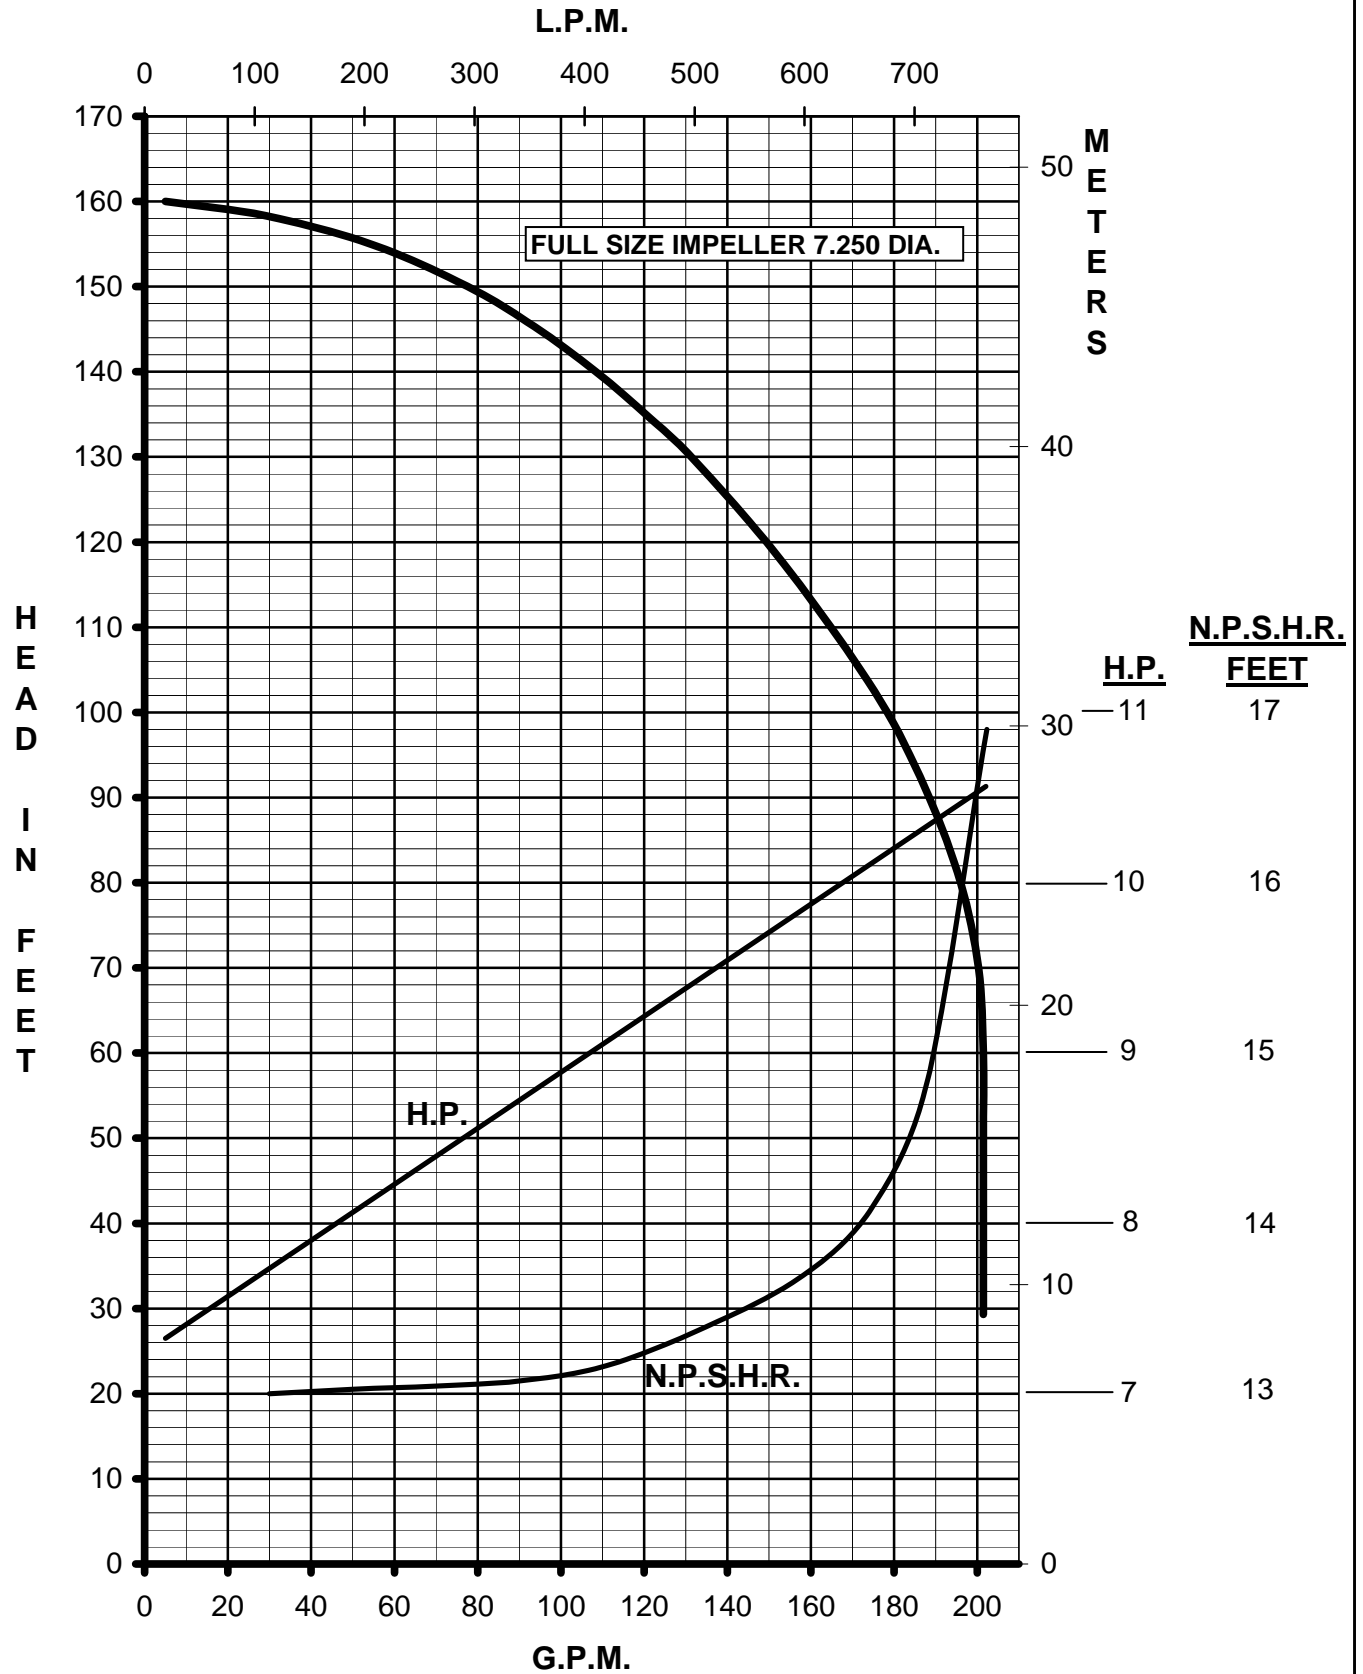

MARCH PUMPS

TE-10K-MD 3PH 60HZ

MARCH PUMPS

TE-10K-MD
FULL SIZE IMPELLER 7.250 DIA.
1PH, 3PH 60HZ

MARCH PUMPS

TE-10K-MD
TRIM IMPELLER 6.625 DIA.
1PH, 3PH 60HZ

MARCH PUMPS

TE-10K-MD
TRIM IMPELLER 6.250 DIA.
1PH, 3PH 60HZ

MARCH PUMPS

TE-10K-MD
TRIM IMPELLER 5.750 DIA.
1PH, 3PH 60HZ

MARCH PUMPS

TE-10K-MD
TRIM IMPELLER 5.250 DIA.
1PH, 3PH 60HZ