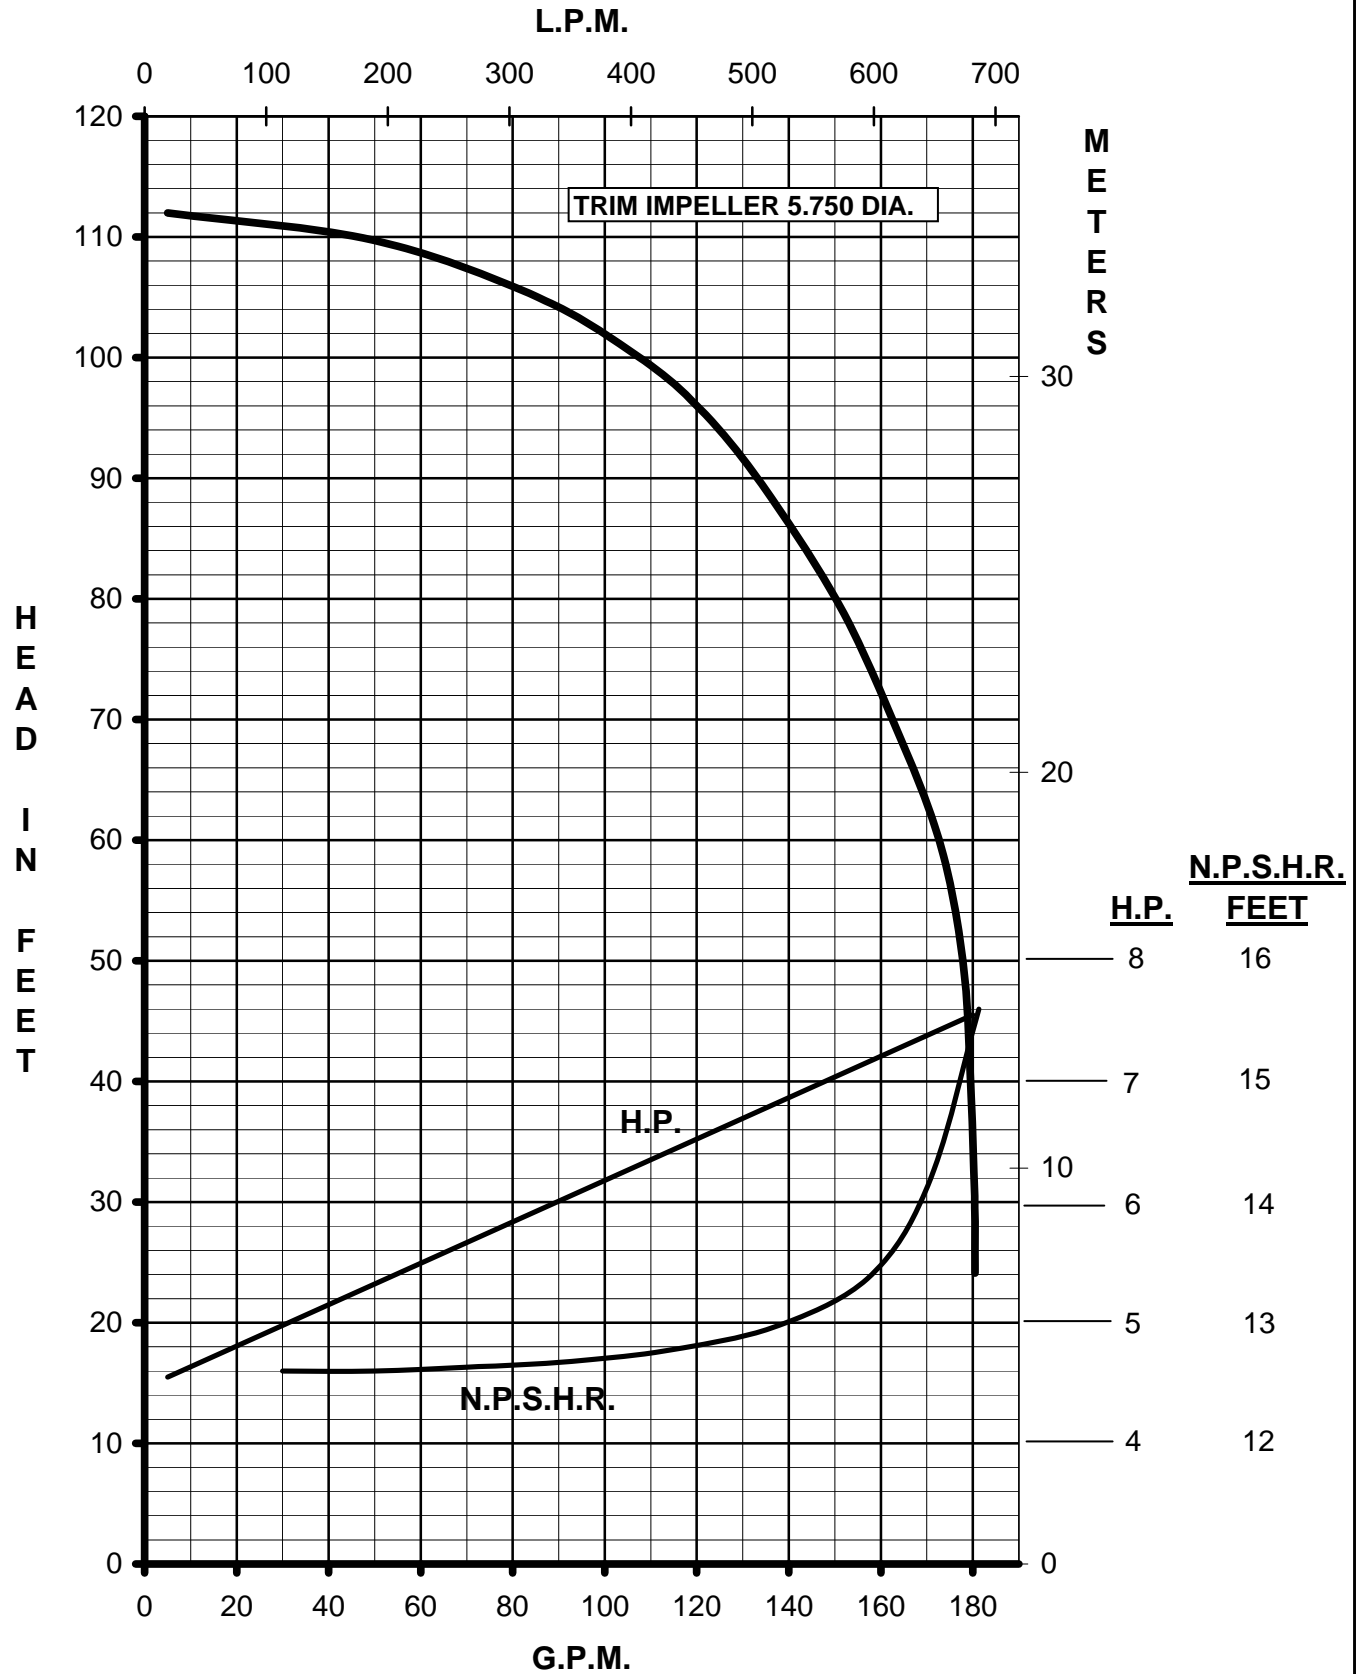

MARCH PUMPS

TE-10K-MD 3PH 60HZ

MARCH PUMPS

TE-10K-MD
FULL SIZE IMPELLER 7.250 DIA.
1PH, 3PH 60HZ

MARCH PUMPS

TE-10K-MD
TRIM IMPELLER 6.625 DIA.
1PH, 3PH 60HZ

MARCH PUMPS

TE-10K-MD
TRIM IMPELLER 6.250 DIA.
1PH, 3PH 60HZ

MARCH PUMPS

TE-10K-MD
TRIM IMPELLER 5.750 DIA.
1PH, 3PH 60HZ

MARCH PUMPS

TE-10K-MD
TRIM IMPELLER 5.250 DIA.
1PH, 3PH 60HZ