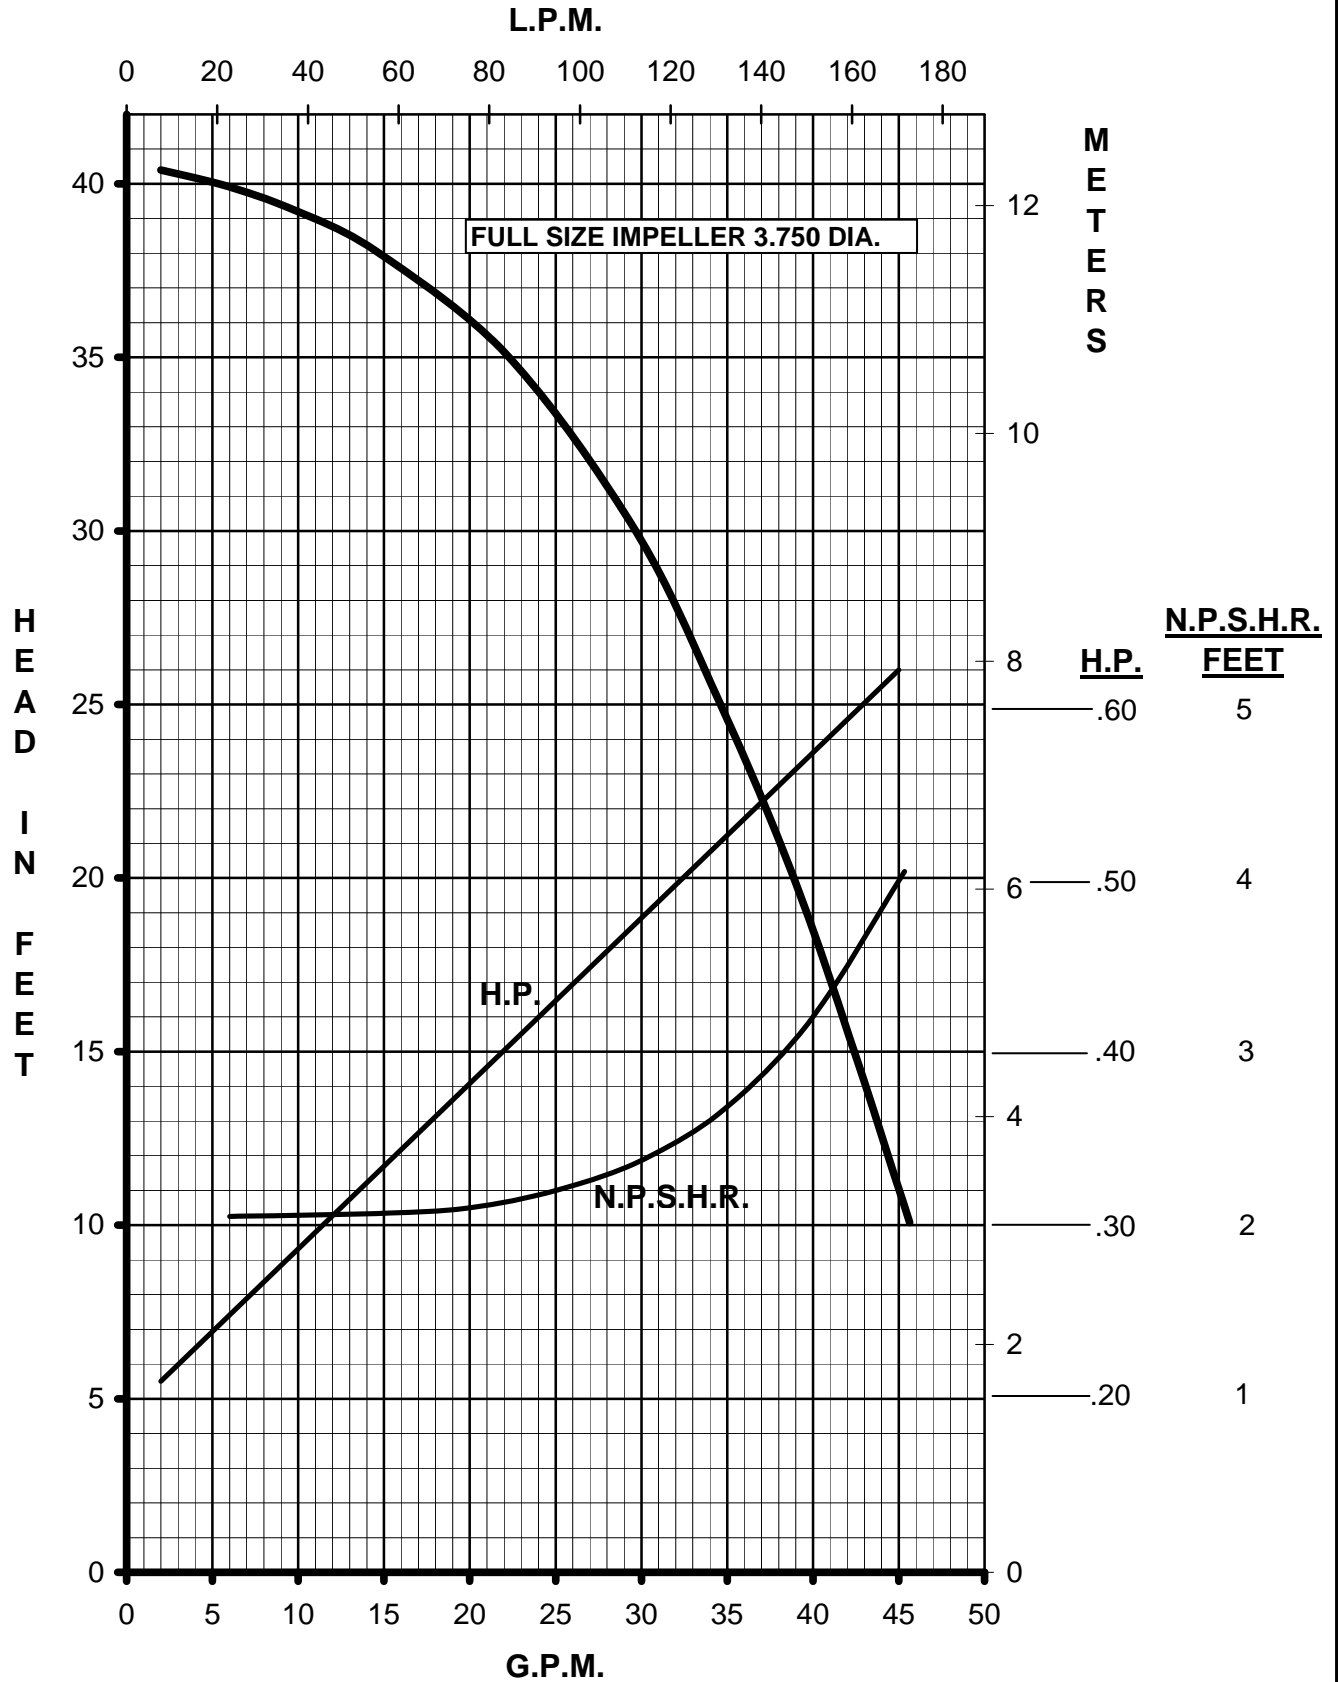

MARCH PUMPS

TE-7R-MD, TE-7K-MD
1PH, 3PH 50HZ

MARCH PUMPS

TE-7R-MD, TE-7K-MD
FULL SIZE IMPELLER 3.750 DIA.
1PH, 3PH 50HZ

MARCH PUMPS

TE-7R-MD, TE-7K-MD
TRIM IMPELLER 3.625 DIA.
1PH, 3PH 50HZ

MARCH PUMPS

TE-7R-MD, TE-7K-MD
TRIM IMPELLER 3.500 DIA.
1PH, 3PH 50HZ

MARCH PUMPS

TE-7R-MD, TE-7K-MD
TRIM IMPELLER 3.375 DIA.
1PH, 3PH 50HZ

MARCH PUMPS

TE-7R-MD, TE-7K-MD
TRIM IMPELLER 3.250 DIA.
1PH, 3PH 50HZ

MARCH PUMPS

TE-7R-MD, TE-7K-MD
TRIM IMPELLER 3.125 DIA.
1PH, 3PH 50HZ

MARCH PUMPS

TE-7R-MD, TE-7K-MD
TRIM IMPELLER 3.000 DIA.
1PH, 3PH 50HZ

MARCH PUMPS

TE-7R-MD, TE-7K-MD
TRIM IMPELLER 2.875 DIA.
1PH, 3PH 50HZ