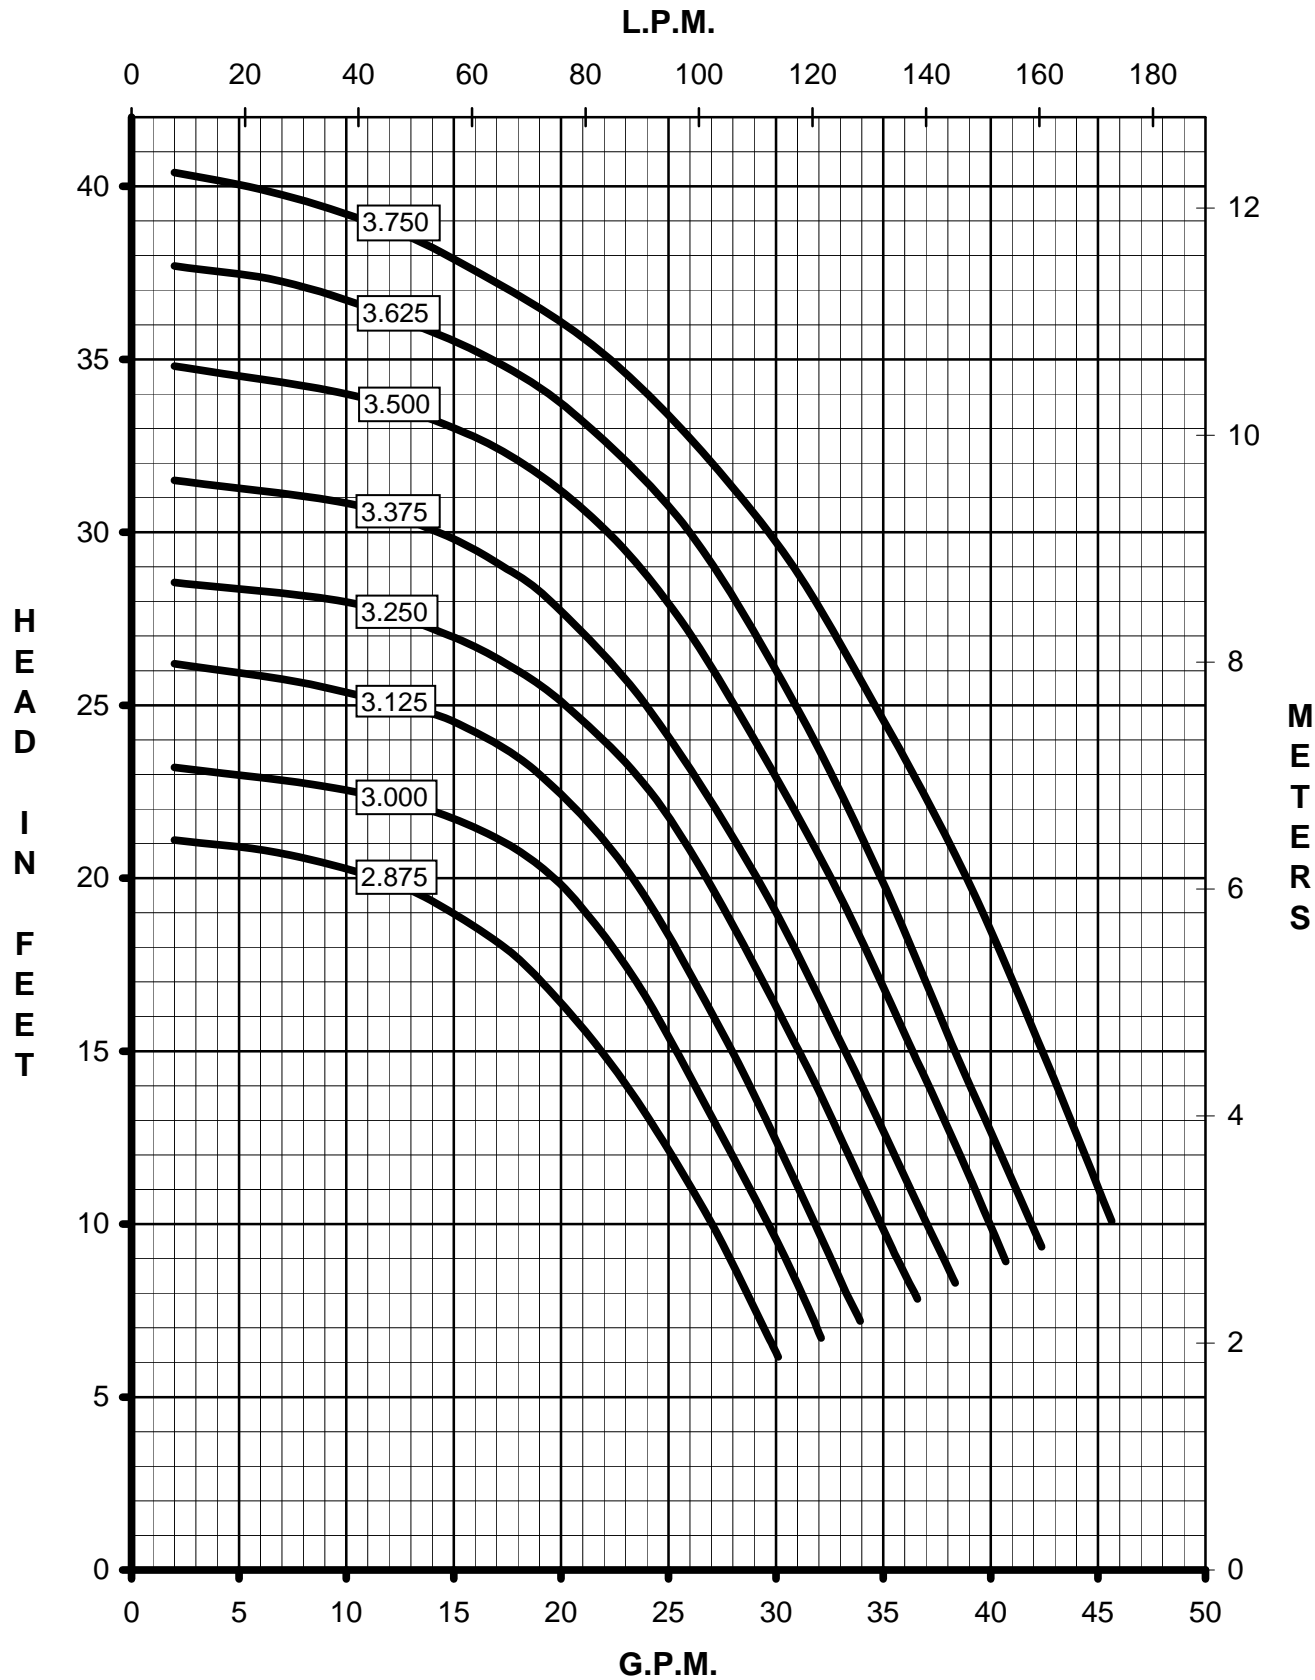

MARCH PUMPS

TE-7R-MD, TE-7K-MD
1PH, 3PH 50HZ

**MARCH
PUMPS**

TE-7R-MD, TE-7K-MD
FULL SIZE IMPELLER 3.750 DIA.
1PH, 3PH 50HZ

MARCH PUMPS

TE-7R-MD, TE-7K-MD
TRIM IMPELLER 3.625 DIA.
1PH, 3PH 50HZ

MARCH PUMPS

TE-7R-MD, TE-7K-MD
TRIM IMPELLER 3.500 DIA.
1PH, 3PH 50HZ

MARCH PUMPS

TE-7R-MD, TE-7K-MD
TRIM IMPELLER 3.375 DIA.
1PH, 3PH 50HZ

MARCH PUMPS

TE-7R-MD, TE-7K-MD
TRIM IMPELLER 3.250 DIA.
1PH, 3PH 50HZ

MARCH PUMPS

TE-7R-MD, TE-7K-MD
TRIM IMPELLER 3.125 DIA.
1PH, 3PH 50HZ

MARCH PUMPS

TE-7R-MD, TE-7K-MD
TRIM IMPELLER 3.000 DIA.
1PH, 3PH 50HZ

MARCH PUMPS

TE-7R-MD, TE-7K-MD
TRIM IMPELLER 2.875 DIA.
1PH, 3PH 50HZ