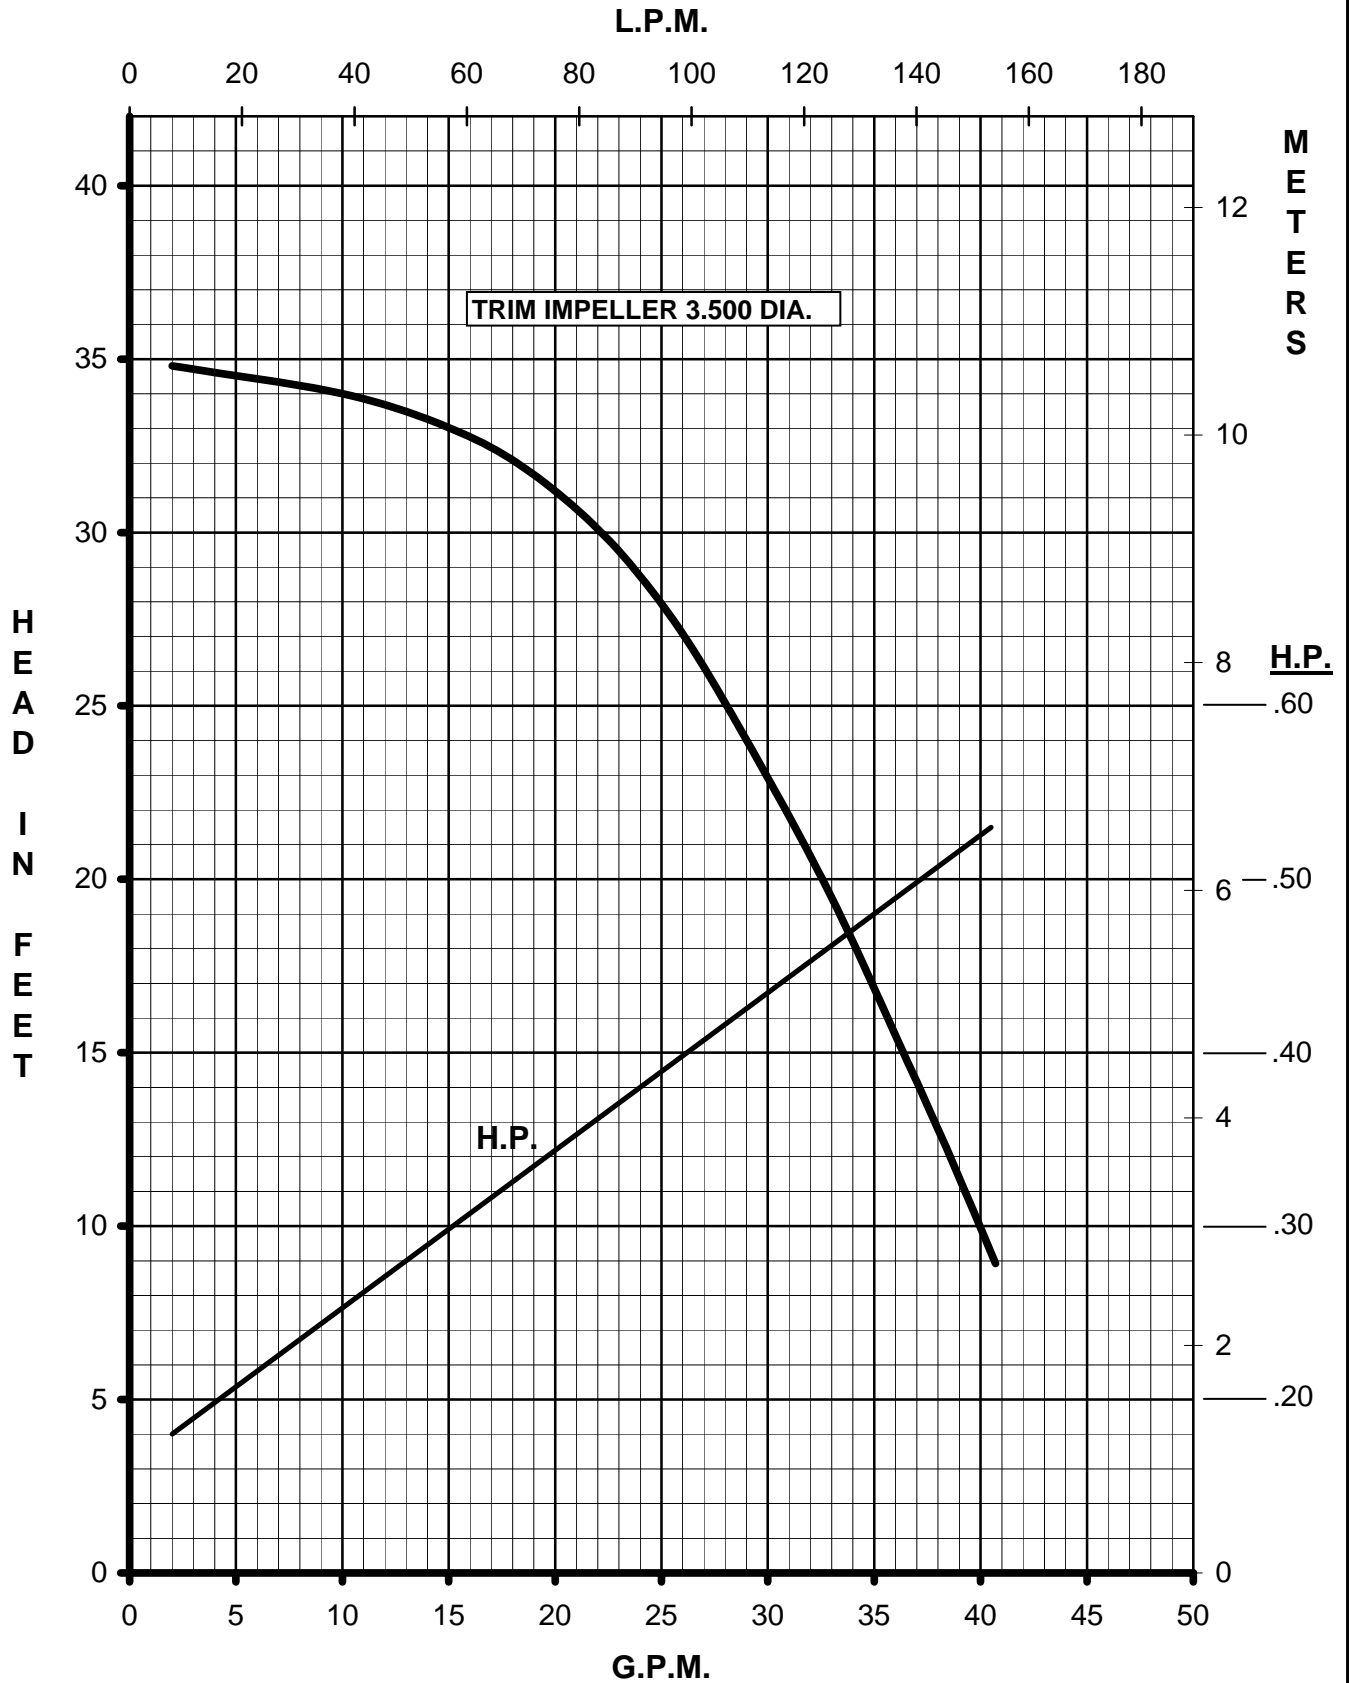

MARCH PUMPS

TE-7R-MD, TE-7K-MD
1PH, 3PH 50HZ

MARCH PUMPS

TE-7R-MD, TE-7K-MD
FULL SIZE IMPELLER 3.750 DIA.
1PH, 3PH 50HZ

MARCH PUMPS

TE-7R-MD, TE-7K-MD
TRIM IMPELLER 3.625 DIA.
1PH, 3PH 50HZ

MARCH PUMPS

TE-7R-MD, TE-7K-MD
TRIM IMPELLER 3.500 DIA.
1PH, 3PH 50HZ

MARCH PUMPS

TE-7R-MD, TE-7K-MD
TRIM IMPELLER 3.375 DIA.
1PH, 3PH 50HZ

MARCH PUMPS

TE-7R-MD, TE-7K-MD
TRIM IMPELLER 3.250 DIA.
1PH, 3PH 50HZ

MARCH PUMPS

TE-7R-MD, TE-7K-MD
TRIM IMPELLER 3.125 DIA.
1PH, 3PH 50HZ

MARCH PUMPS

TE-7R-MD, TE-7K-MD
TRIM IMPELLER 3.000 DIA.
1PH, 3PH 50HZ

MARCH PUMPS

TE-7R-MD, TE-7K-MD
TRIM IMPELLER 2.875 DIA.
1PH, 3PH 50HZ