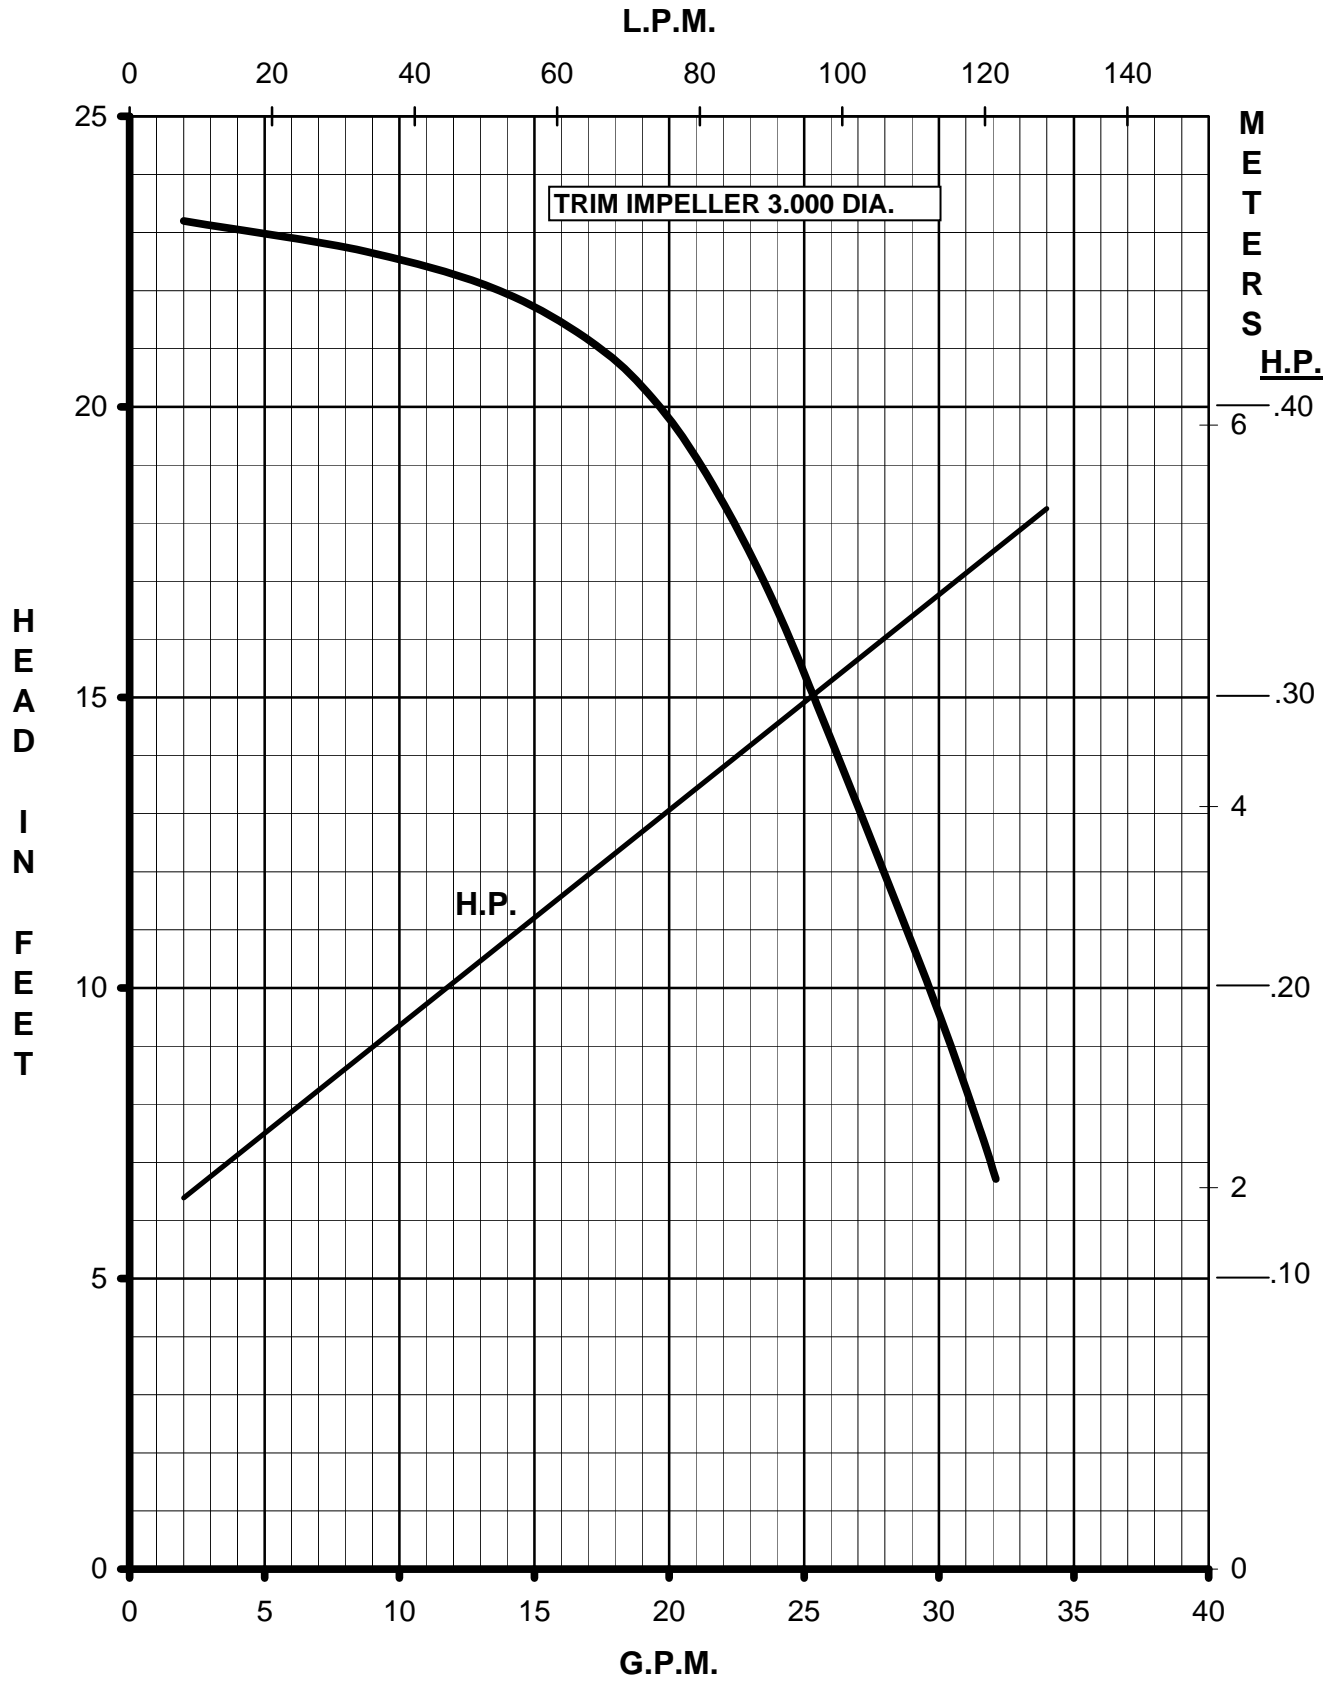

MARCH PUMPS

TE-7R-MD, TE-7K-MD
1PH, 3PH 50HZ

MARCH PUMPS

TE-7R-MD, TE-7K-MD
FULL SIZE IMPELLER 3.750 DIA.
1PH, 3PH 50HZ

MARCH PUMPS

TE-7R-MD, TE-7K-MD
TRIM IMPELLER 3.625 DIA.
1PH, 3PH 50HZ

MARCH PUMPS

TE-7R-MD, TE-7K-MD
TRIM IMPELLER 3.500 DIA.
1PH, 3PH 50HZ

MARCH PUMPS

TE-7R-MD, TE-7K-MD
TRIM IMPELLER 3.375 DIA.
1PH, 3PH 50HZ

MARCH PUMPS

TE-7R-MD, TE-7K-MD
TRIM IMPELLER 3.250 DIA.
1PH, 3PH 50HZ

MARCH PUMPS

TE-7R-MD, TE-7K-MD
TRIM IMPELLER 3.125 DIA.
1PH, 3PH 50HZ

MARCH PUMPS

TE-7R-MD, TE-7K-MD
TRIM IMPELLER 3.000 DIA.
1PH, 3PH 50HZ

MARCH PUMPS

TE-7R-MD, TE-7K-MD
TRIM IMPELLER 2.875 DIA.
1PH, 3PH 50HZ