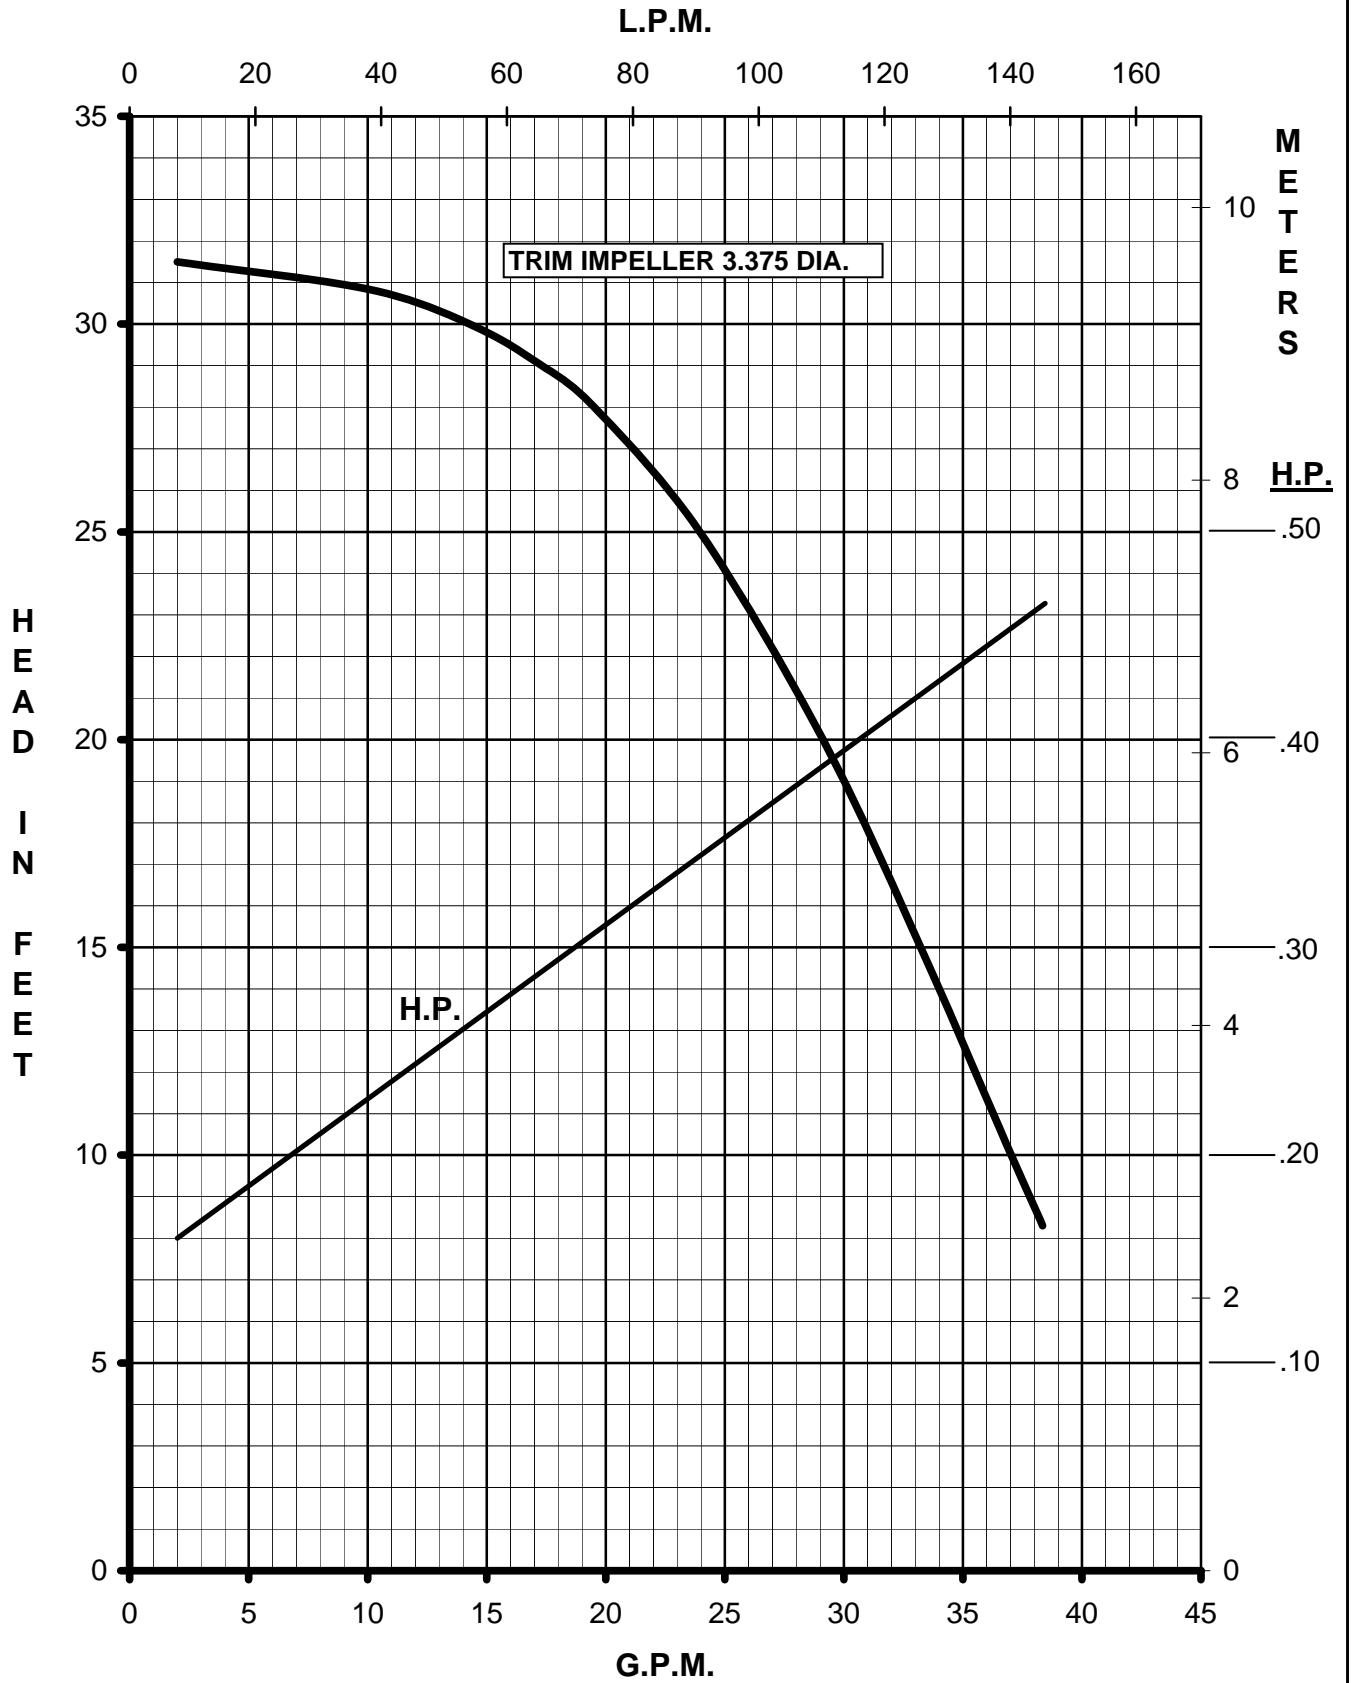

MARCH PUMPS

TE-7R-MD, TE-7K-MD
1PH, 3PH 50HZ

MARCH PUMPS

TE-7R-MD, TE-7K-MD
FULL SIZE IMPELLER 3.750 DIA.
1PH, 3PH 50HZ

MARCH PUMPS

TE-7R-MD, TE-7K-MD
TRIM IMPELLER 3.625 DIA.
1PH, 3PH 50HZ

MARCH PUMPS

TE-7R-MD, TE-7K-MD
TRIM IMPELLER 3.500 DIA.
1PH, 3PH 50HZ

MARCH PUMPS

TE-7R-MD, TE-7K-MD
TRIM IMPELLER 3.375 DIA.
1PH, 3PH 50HZ

MARCH PUMPS

TE-7R-MD, TE-7K-MD
TRIM IMPELLER 3.250 DIA.
1PH, 3PH 50HZ

MARCH PUMPS

TE-7R-MD, TE-7K-MD
TRIM IMPELLER 3.125 DIA.
1PH, 3PH 50HZ

MARCH PUMPS

TE-7R-MD, TE-7K-MD
TRIM IMPELLER 3.000 DIA.
1PH, 3PH 50HZ

MARCH PUMPS

TE-7R-MD, TE-7K-MD
TRIM IMPELLER 2.875 DIA.
1PH, 3PH 50HZ