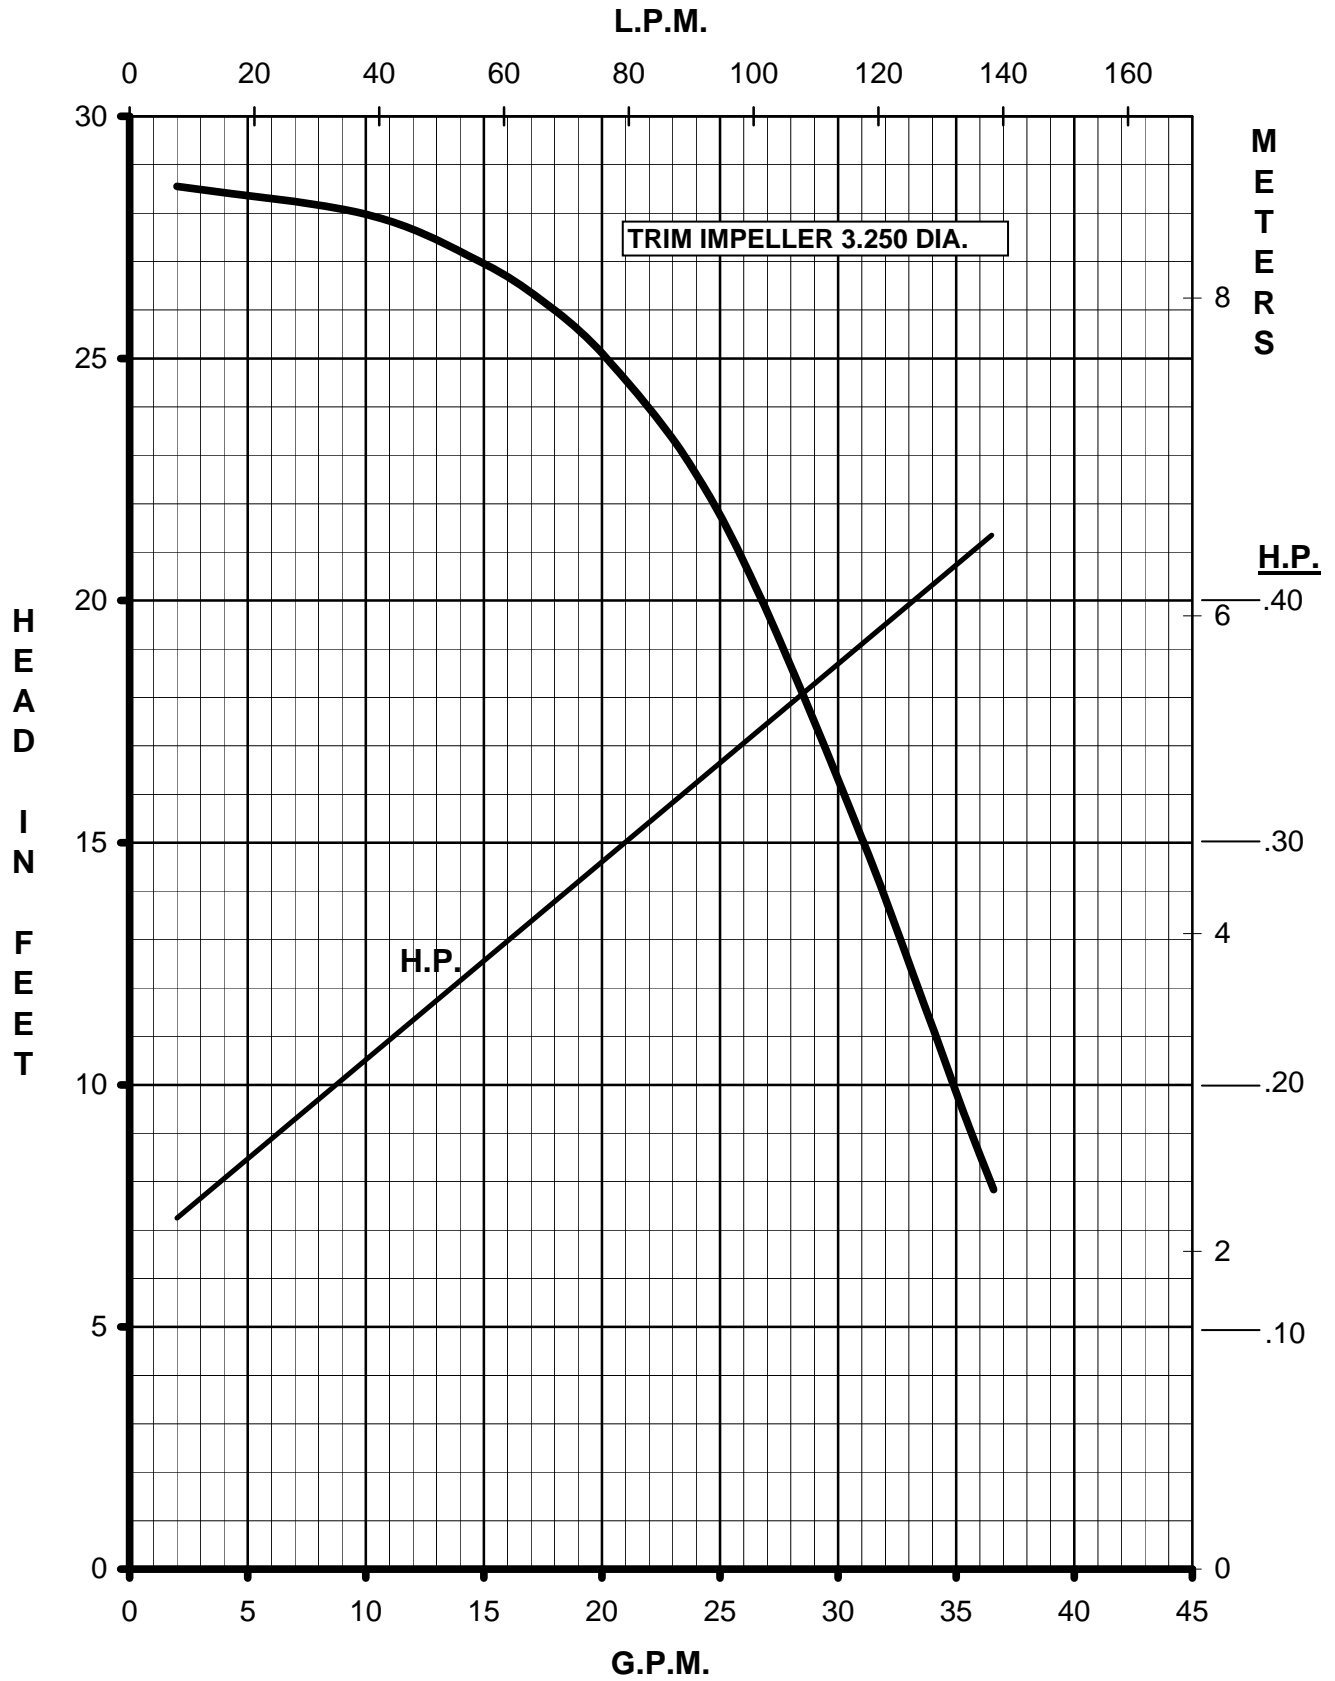

MARCH PUMPS

TE-7R-MD, TE-7K-MD
1PH, 3PH 50HZ

MARCH PUMPS

TE-7R-MD, TE-7K-MD
FULL SIZE IMPELLER 3.750 DIA.
1PH, 3PH 50HZ

MARCH PUMPS

TE-7R-MD, TE-7K-MD
TRIM IMPELLER 3.625 DIA.
1PH, 3PH 50HZ

MARCH PUMPS

TE-7R-MD, TE-7K-MD
TRIM IMPELLER 3.500 DIA.
1PH, 3PH 50HZ

MARCH PUMPS

TE-7R-MD, TE-7K-MD
TRIM IMPELLER 3.375 DIA.
1PH, 3PH 50HZ

MARCH PUMPS

TE-7R-MD, TE-7K-MD
TRIM IMPELLER 3.250 DIA.
1PH, 3PH 50HZ

MARCH PUMPS

TE-7R-MD, TE-7K-MD
TRIM IMPELLER 3.125 DIA.
1PH, 3PH 50HZ

MARCH PUMPS

TE-7R-MD, TE-7K-MD
TRIM IMPELLER 3.000 DIA.
1PH, 3PH 50HZ

MARCH PUMPS

TE-7R-MD, TE-7K-MD
TRIM IMPELLER 2.875 DIA.
1PH, 3PH 50HZ