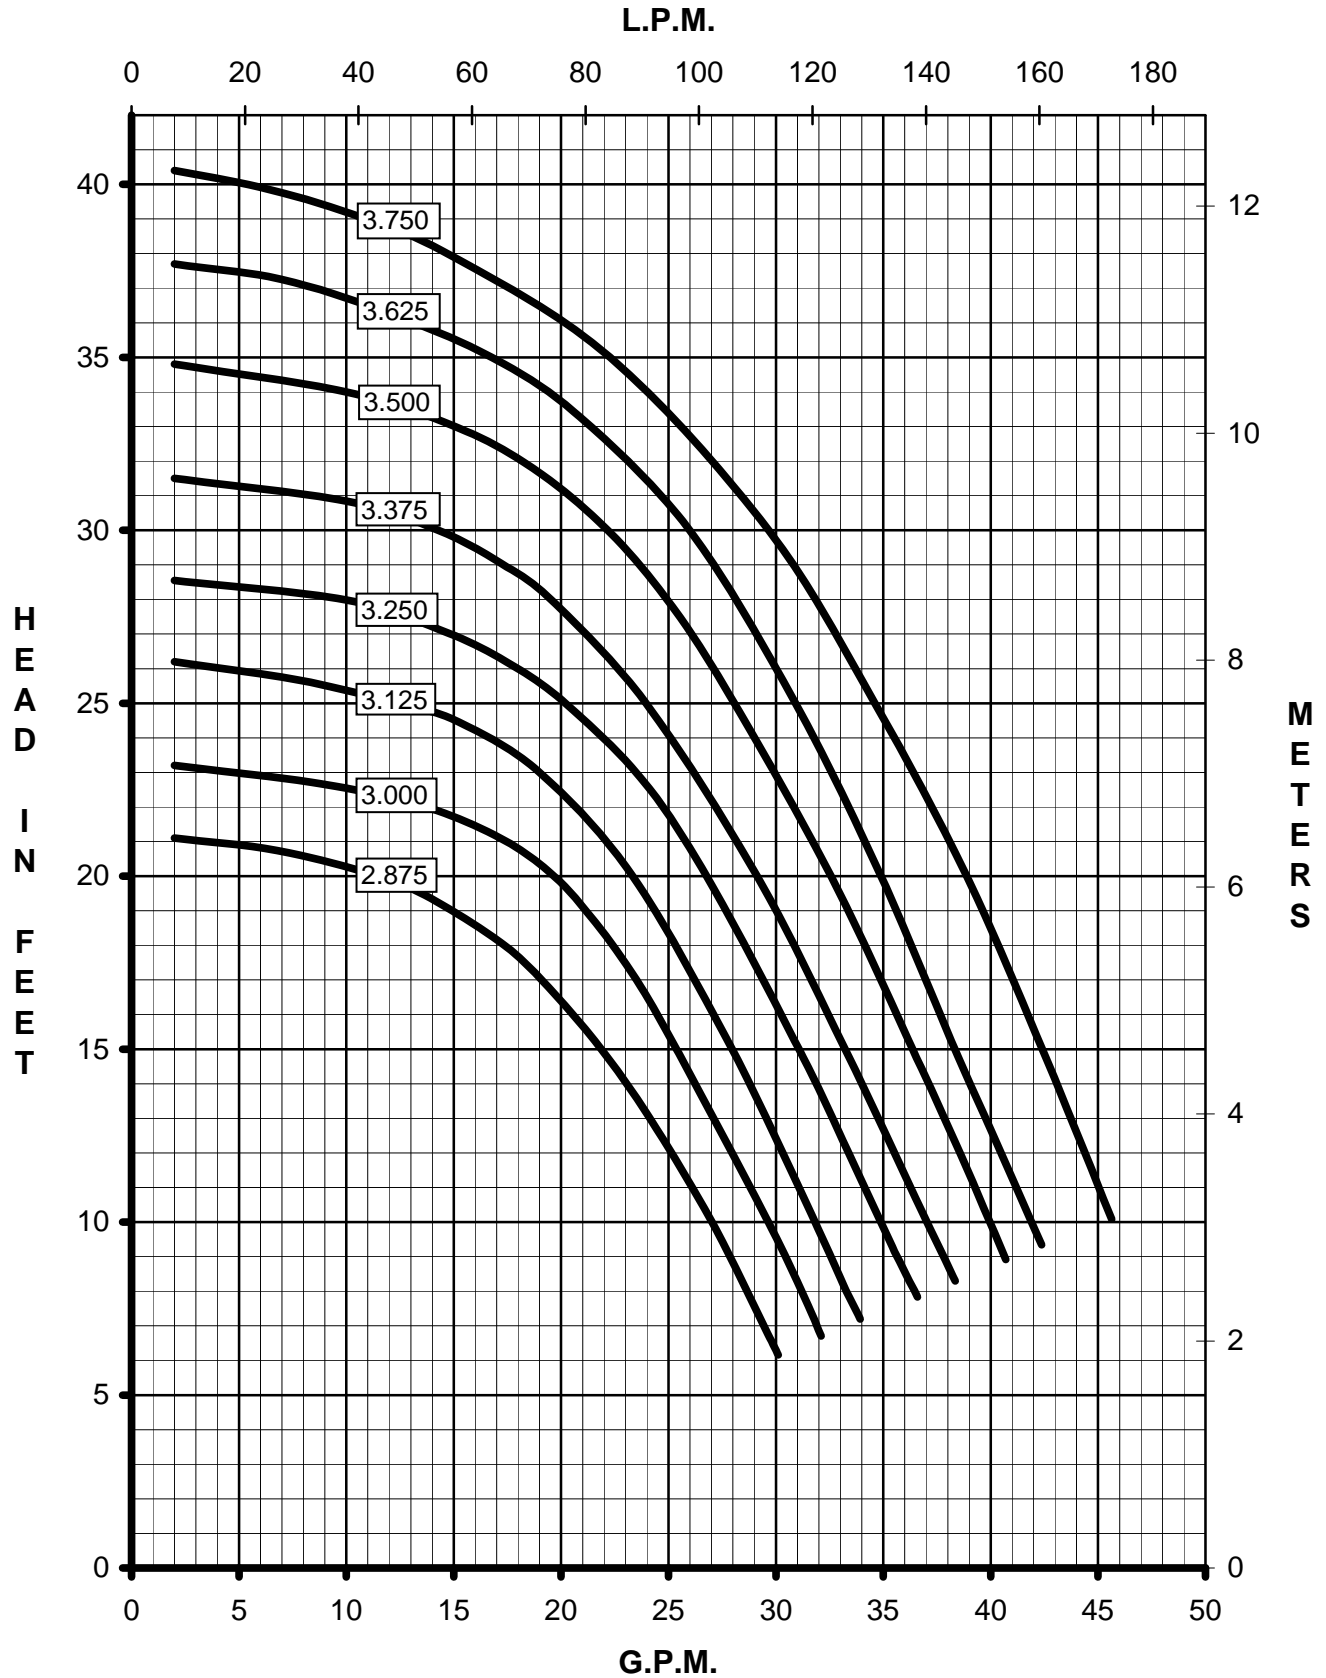

MARCH PUMPS

TE-7R-MD, TE-7K-MD
1PH, 3PH 50HZ

MARCH PUMPS

TE-7R-MD, TE-7K-MD
FULL SIZE IMPELLER 3.750 DIA.
1PH, 3PH 50HZ

MARCH PUMPS

TE-7R-MD, TE-7K-MD
TRIM IMPELLER 3.625 DIA.
1PH, 3PH 50HZ

MARCH PUMPS

TE-7R-MD, TE-7K-MD
TRIM IMPELLER 3.500 DIA.
1PH, 3PH 50HZ

MARCH PUMPS

TE-7R-MD, TE-7K-MD
TRIM IMPELLER 3.375 DIA.
1PH, 3PH 50HZ

MARCH PUMPS

TE-7R-MD, TE-7K-MD
TRIM IMPELLER 3.250 DIA.
1PH, 3PH 50HZ

MARCH PUMPS

TE-7R-MD, TE-7K-MD
TRIM IMPELLER 3.125 DIA.
1PH, 3PH 50HZ

MARCH PUMPS

TE-7R-MD, TE-7K-MD
TRIM IMPELLER 3.000 DIA.
1PH, 3PH 50HZ

MARCH PUMPS

TE-7R-MD, TE-7K-MD
TRIM IMPELLER 2.875 DIA.
1PH, 3PH 50HZ