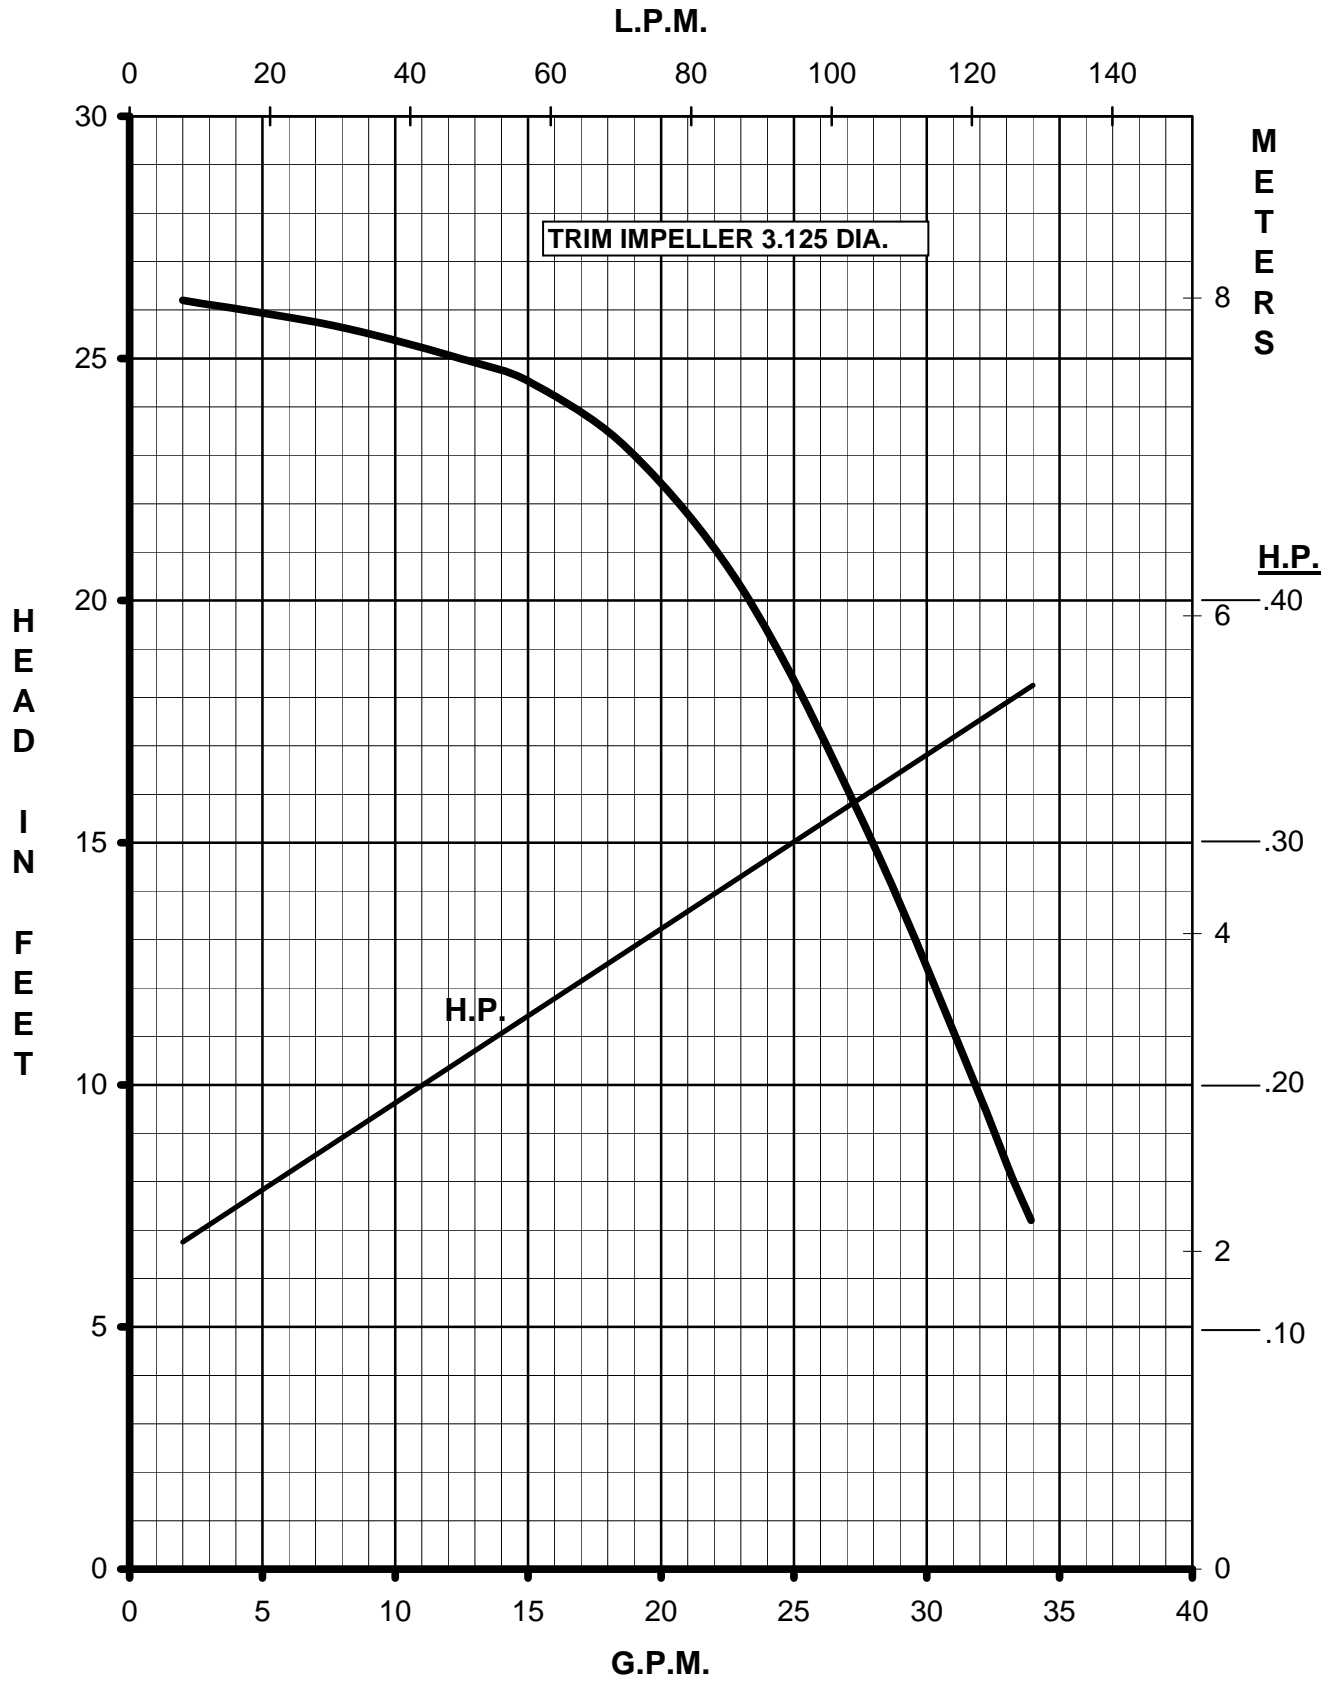

MARCH PUMPS

TE-7R-MD, TE-7K-MD
1PH, 3PH 50HZ

MARCH PUMPS

TE-7R-MD, TE-7K-MD
FULL SIZE IMPELLER 3.750 DIA.
1PH, 3PH 50HZ

MARCH PUMPS

TE-7R-MD, TE-7K-MD
TRIM IMPELLER 3.625 DIA.
1PH, 3PH 50HZ

MARCH PUMPS

TE-7R-MD, TE-7K-MD
TRIM IMPELLER 3.500 DIA.
1PH, 3PH 50HZ

MARCH PUMPS

TE-7R-MD, TE-7K-MD
TRIM IMPELLER 3.375 DIA.
1PH, 3PH 50HZ

MARCH PUMPS

TE-7R-MD, TE-7K-MD
TRIM IMPELLER 3.250 DIA.
1PH, 3PH 50HZ

MARCH PUMPS

TE-7R-MD, TE-7K-MD
TRIM IMPELLER 3.125 DIA.
1PH, 3PH 50HZ

MARCH PUMPS

TE-7R-MD, TE-7K-MD
TRIM IMPELLER 3.000 DIA.
1PH, 3PH 50HZ

MARCH PUMPS

TE-7R-MD, TE-7K-MD
TRIM IMPELLER 2.875 DIA.
1PH, 3PH 50HZ