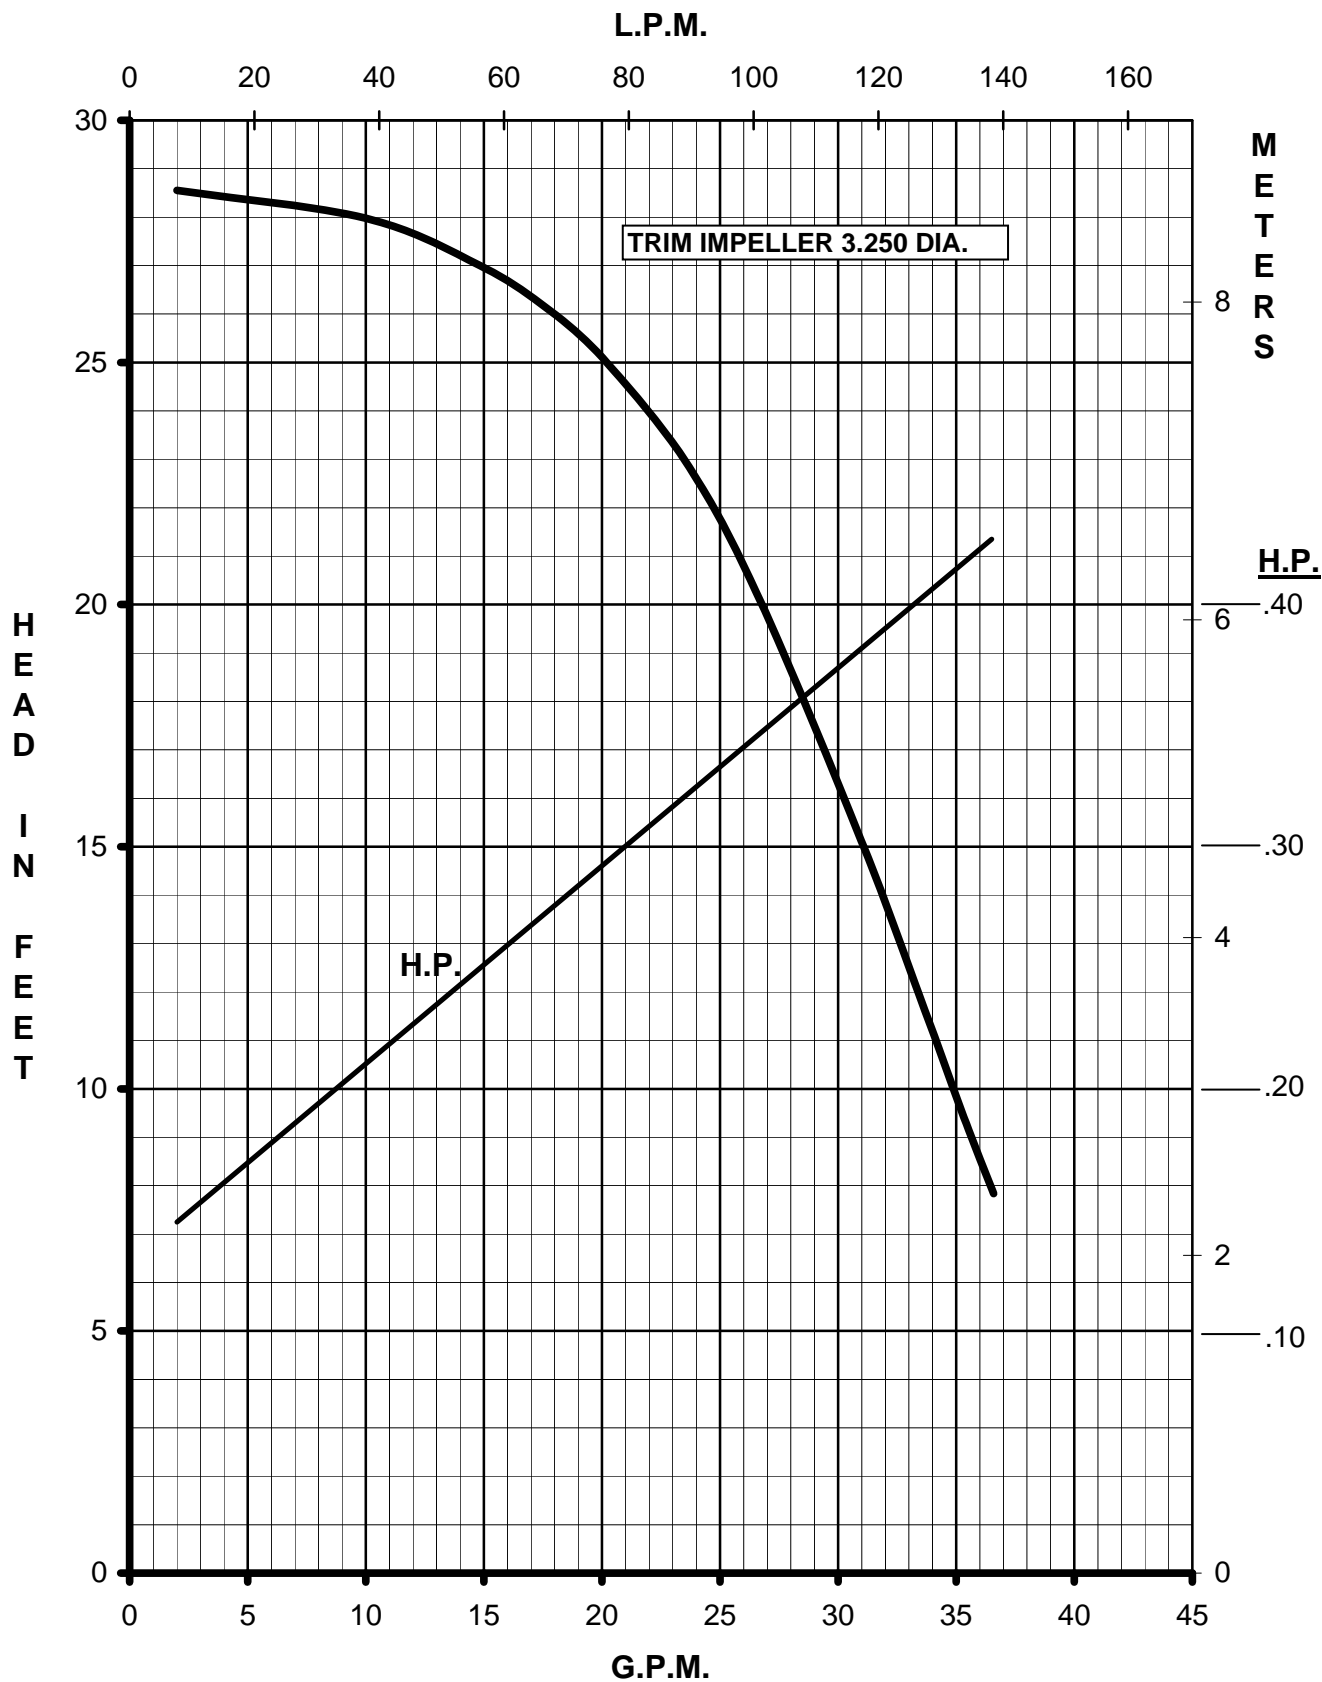

MARCH PUMPS

TE-7R-MD, TE-7K-MD
1PH, 3PH 50HZ

**MARCH
PUMPS**

TE-7R-MD, TE-7K-MD
FULL SIZE IMPELLER 3.750 DIA.
1PH, 3PH 50HZ

MARCH PUMPS

TE-7R-MD, TE-7K-MD
TRIM IMPELLER 3.625 DIA.
1PH, 3PH 50HZ

MARCH PUMPS

TE-7R-MD, TE-7K-MD
TRIM IMPELLER 3.500 DIA.
1PH, 3PH 50HZ

MARCH PUMPS

TE-7R-MD, TE-7K-MD
TRIM IMPELLER 3.375 DIA.
1PH, 3PH 50HZ

MARCH PUMPS

TE-7R-MD, TE-7K-MD
TRIM IMPELLER 3.250 DIA.
1PH, 3PH 50HZ

MARCH PUMPS

TE-7R-MD, TE-7K-MD
TRIM IMPELLER 3.125 DIA.
1PH, 3PH 50HZ

MARCH PUMPS

TE-7R-MD, TE-7K-MD
TRIM IMPELLER 3.000 DIA.
1PH, 3PH 50HZ

MARCH PUMPS

TE-7R-MD, TE-7K-MD
TRIM IMPELLER 2.875 DIA.
1PH, 3PH 50HZ