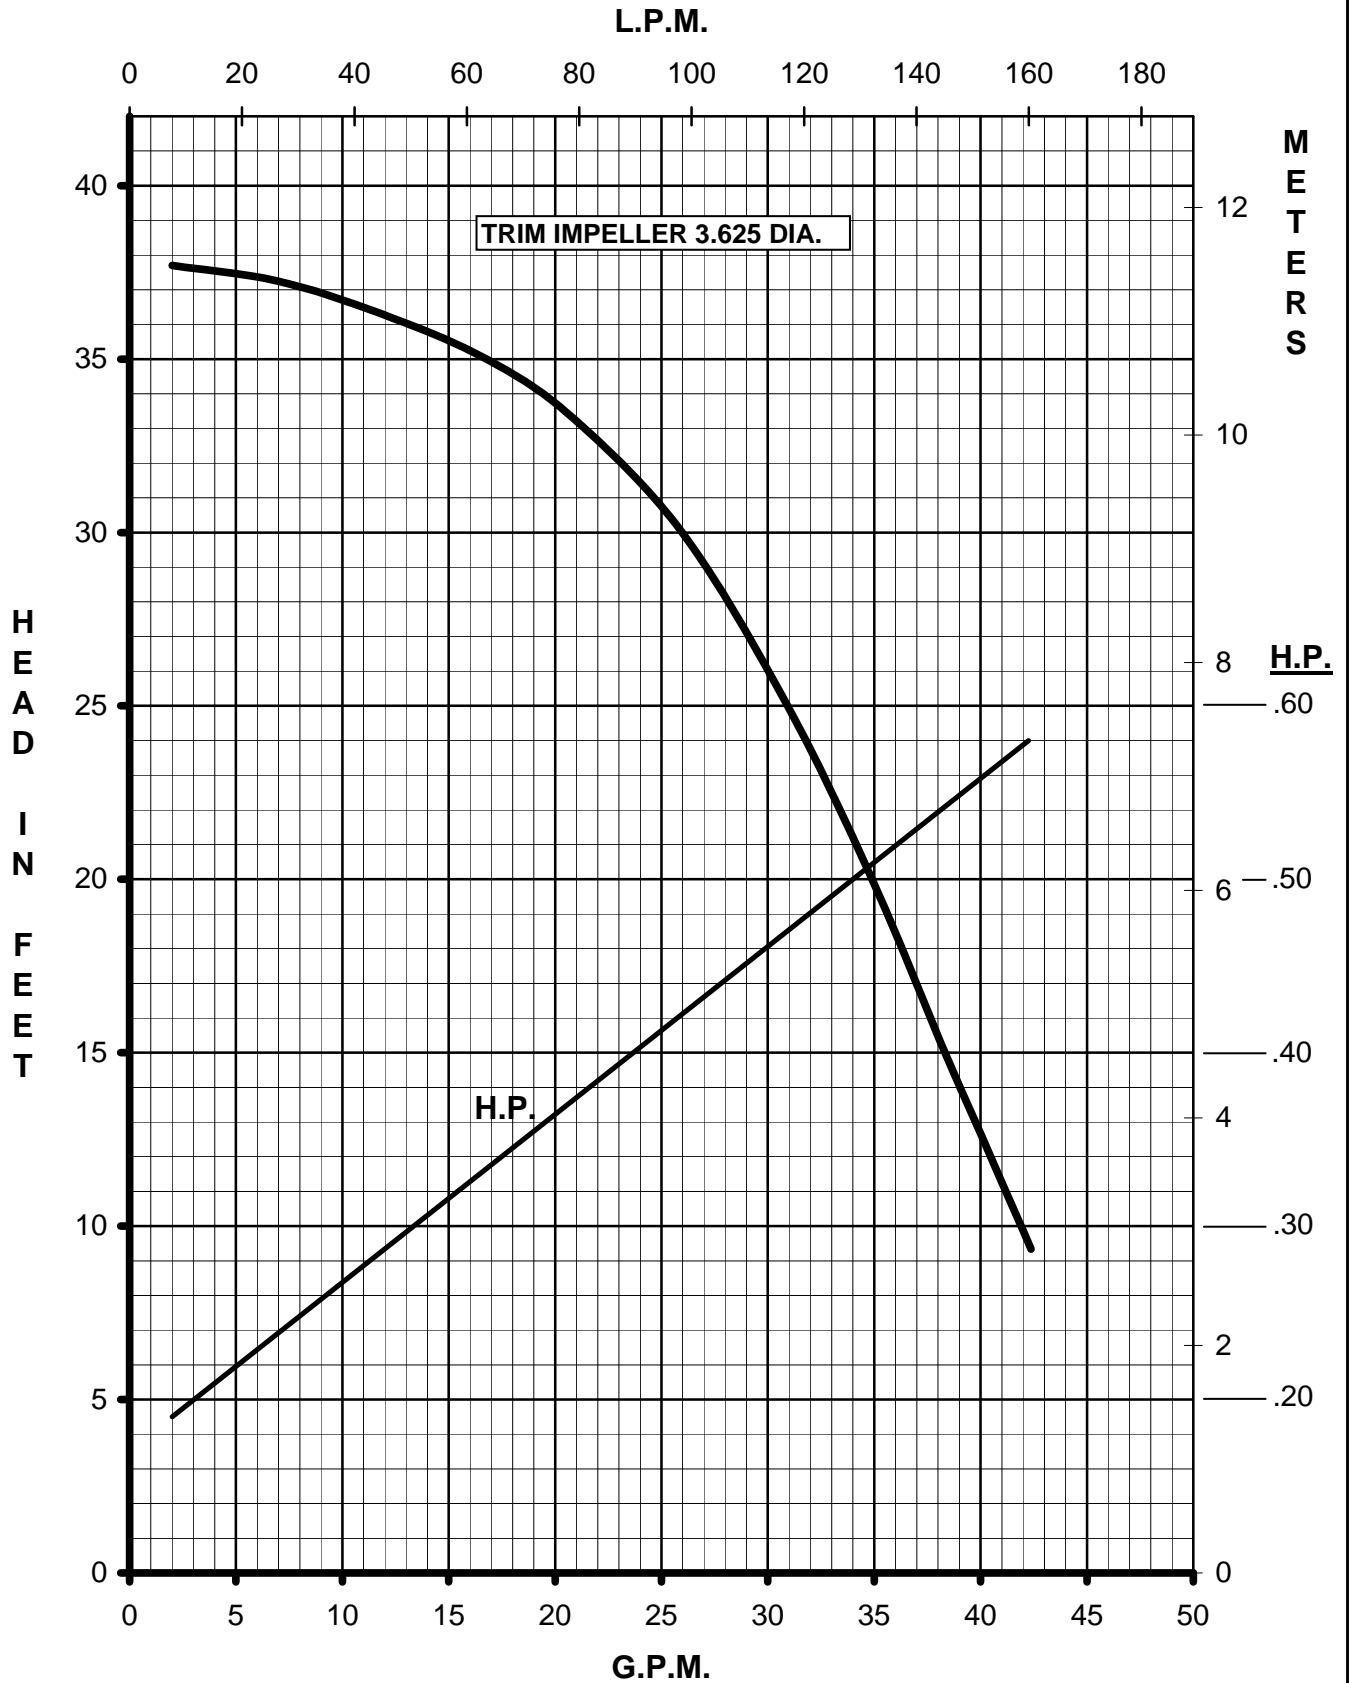

MARCH PUMPS

TE-7R-MD, TE-7K-MD
1PH, 3PH 50HZ

MARCH PUMPS

TE-7R-MD, TE-7K-MD
FULL SIZE IMPELLER 3.750 DIA.
1PH, 3PH 50HZ

MARCH PUMPS

TE-7R-MD, TE-7K-MD
TRIM IMPELLER 3.625 DIA.
1PH, 3PH 50HZ

MARCH PUMPS

TE-7R-MD, TE-7K-MD
TRIM IMPELLER 3.500 DIA.
1PH, 3PH 50HZ

MARCH PUMPS

TE-7R-MD, TE-7K-MD
TRIM IMPELLER 3.375 DIA.
1PH, 3PH 50HZ

MARCH PUMPS

TE-7R-MD, TE-7K-MD
TRIM IMPELLER 3.250 DIA.
1PH, 3PH 50HZ

MARCH PUMPS

TE-7R-MD, TE-7K-MD
TRIM IMPELLER 3.125 DIA.
1PH, 3PH 50HZ

MARCH PUMPS

TE-7R-MD, TE-7K-MD
TRIM IMPELLER 3.000 DIA.
1PH, 3PH 50HZ

MARCH PUMPS

TE-7R-MD, TE-7K-MD
TRIM IMPELLER 2.875 DIA.
1PH, 3PH 50HZ