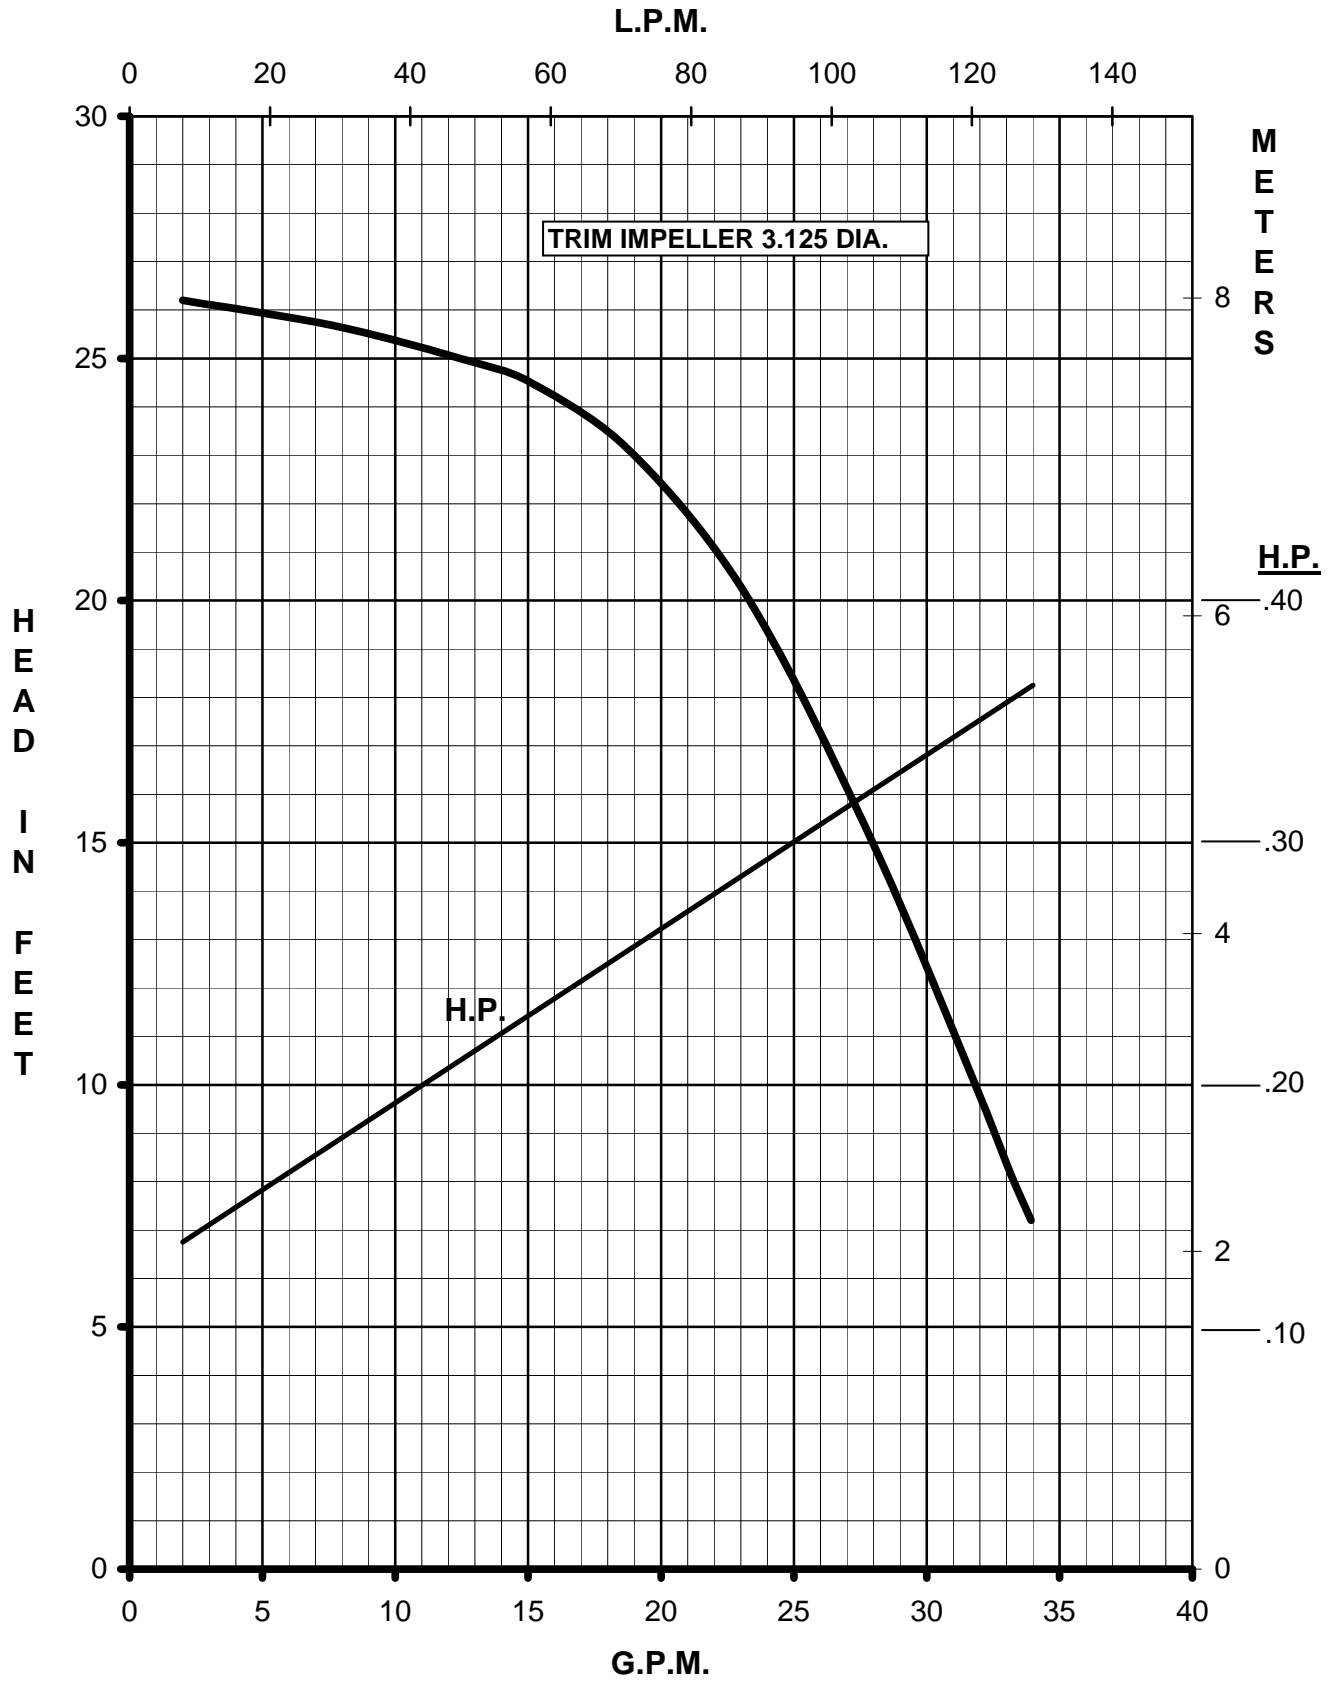

MARCH PUMPS

TE-7R-MD, TE-7K-MD
1PH, 3PH 50HZ

**MARCH
PUMPS**

TE-7R-MD, TE-7K-MD
FULL SIZE IMPELLER 3.750 DIA.
1PH, 3PH 50HZ

MARCH PUMPS

TE-7R-MD, TE-7K-MD
TRIM IMPELLER 3.625 DIA.
1PH, 3PH 50HZ

MARCH PUMPS

TE-7R-MD, TE-7K-MD
TRIM IMPELLER 3.500 DIA.
1PH, 3PH 50HZ

MARCH PUMPS

TE-7R-MD, TE-7K-MD
TRIM IMPELLER 3.375 DIA.
1PH, 3PH 50HZ

MARCH PUMPS

TE-7R-MD, TE-7K-MD
TRIM IMPELLER 3.250 DIA.
1PH, 3PH 50HZ

MARCH PUMPS

TE-7R-MD, TE-7K-MD
TRIM IMPELLER 3.125 DIA.
1PH, 3PH 50HZ

MARCH PUMPS

TE-7R-MD, TE-7K-MD
TRIM IMPELLER 3.000 DIA.
1PH, 3PH 50HZ

MARCH PUMPS

TE-7R-MD, TE-7K-MD
TRIM IMPELLER 2.875 DIA.
1PH, 3PH 50HZ