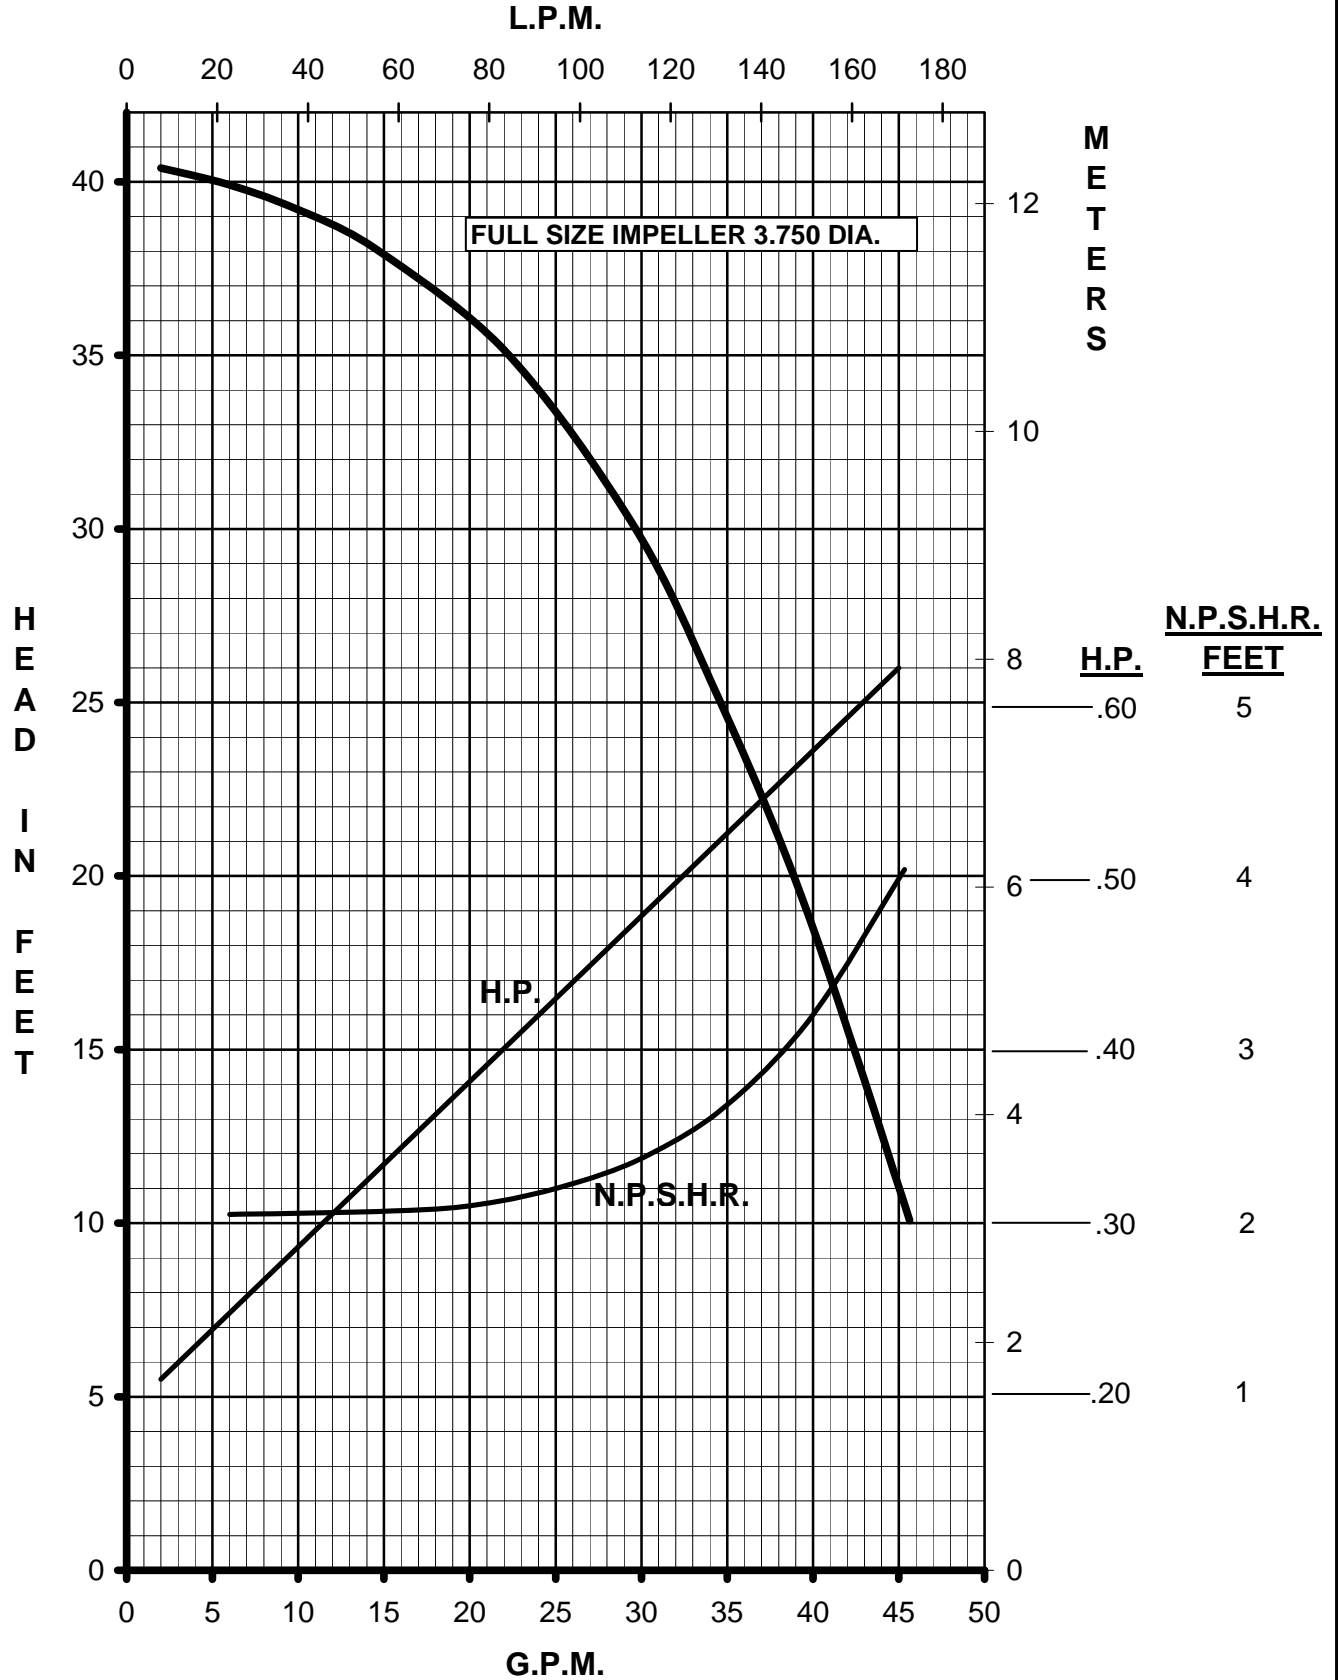

MARCH PUMPS

TE-7R-MD, TE-7K-MD
1PH, 3PH 50HZ

**MARCH
PUMPS**

TE-7R-MD, TE-7K-MD
FULL SIZE IMPELLER 3.750 DIA.
1PH, 3PH 50HZ

MARCH PUMPS

TE-7R-MD, TE-7K-MD
TRIM IMPELLER 3.625 DIA.
1PH, 3PH 50HZ

MARCH PUMPS

TE-7R-MD, TE-7K-MD
TRIM IMPELLER 3.500 DIA.
1PH, 3PH 50HZ

MARCH PUMPS

TE-7R-MD, TE-7K-MD
TRIM IMPELLER 3.375 DIA.
1PH, 3PH 50HZ

MARCH PUMPS

TE-7R-MD, TE-7K-MD
TRIM IMPELLER 3.250 DIA.
1PH, 3PH 50HZ

MARCH PUMPS

TE-7R-MD, TE-7K-MD
TRIM IMPELLER 3.125 DIA.
1PH, 3PH 50HZ

MARCH PUMPS

TE-7R-MD, TE-7K-MD
TRIM IMPELLER 3.000 DIA.
1PH, 3PH 50HZ

MARCH PUMPS

TE-7R-MD, TE-7K-MD
TRIM IMPELLER 2.875 DIA.
1PH, 3PH 50HZ