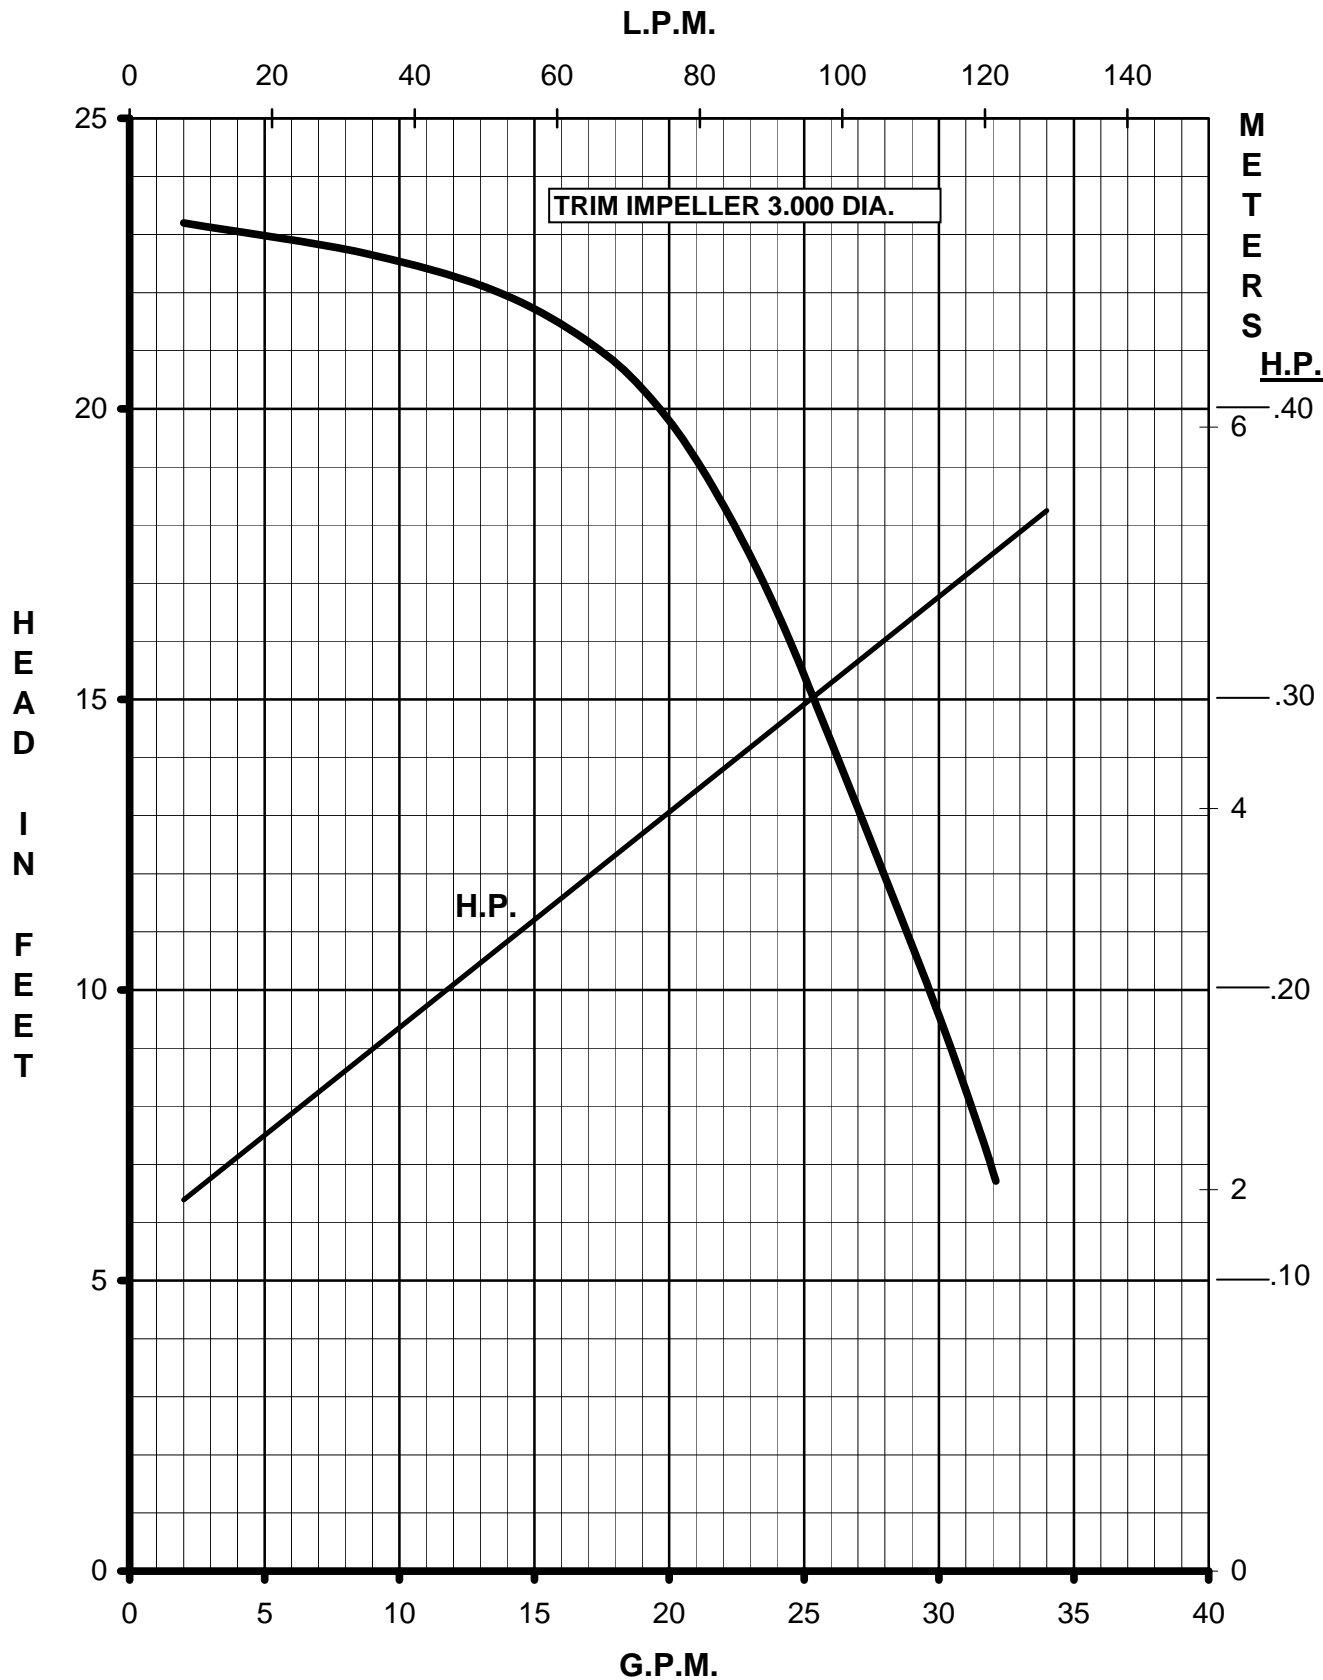

MARCH PUMPS

TE-7R-MD, TE-7K-MD
1PH, 3PH 50HZ

**MARCH
PUMPS**

TE-7R-MD, TE-7K-MD
FULL SIZE IMPELLER 3.750 DIA.
1PH, 3PH 50HZ

MARCH PUMPS

TE-7R-MD, TE-7K-MD
TRIM IMPELLER 3.625 DIA.
1PH, 3PH 50HZ

MARCH PUMPS

TE-7R-MD, TE-7K-MD
TRIM IMPELLER 3.500 DIA.
1PH, 3PH 50HZ

MARCH PUMPS

TE-7R-MD, TE-7K-MD
TRIM IMPELLER 3.375 DIA.
1PH, 3PH 50HZ

MARCH PUMPS

TE-7R-MD, TE-7K-MD
TRIM IMPELLER 3.250 DIA.
1PH, 3PH 50HZ

MARCH PUMPS

TE-7R-MD, TE-7K-MD
TRIM IMPELLER 3.125 DIA.
1PH, 3PH 50HZ

MARCH PUMPS

TE-7R-MD, TE-7K-MD
TRIM IMPELLER 3.000 DIA.
1PH, 3PH 50HZ

MARCH PUMPS

TE-7R-MD, TE-7K-MD
TRIM IMPELLER 2.875 DIA.
1PH, 3PH 50HZ