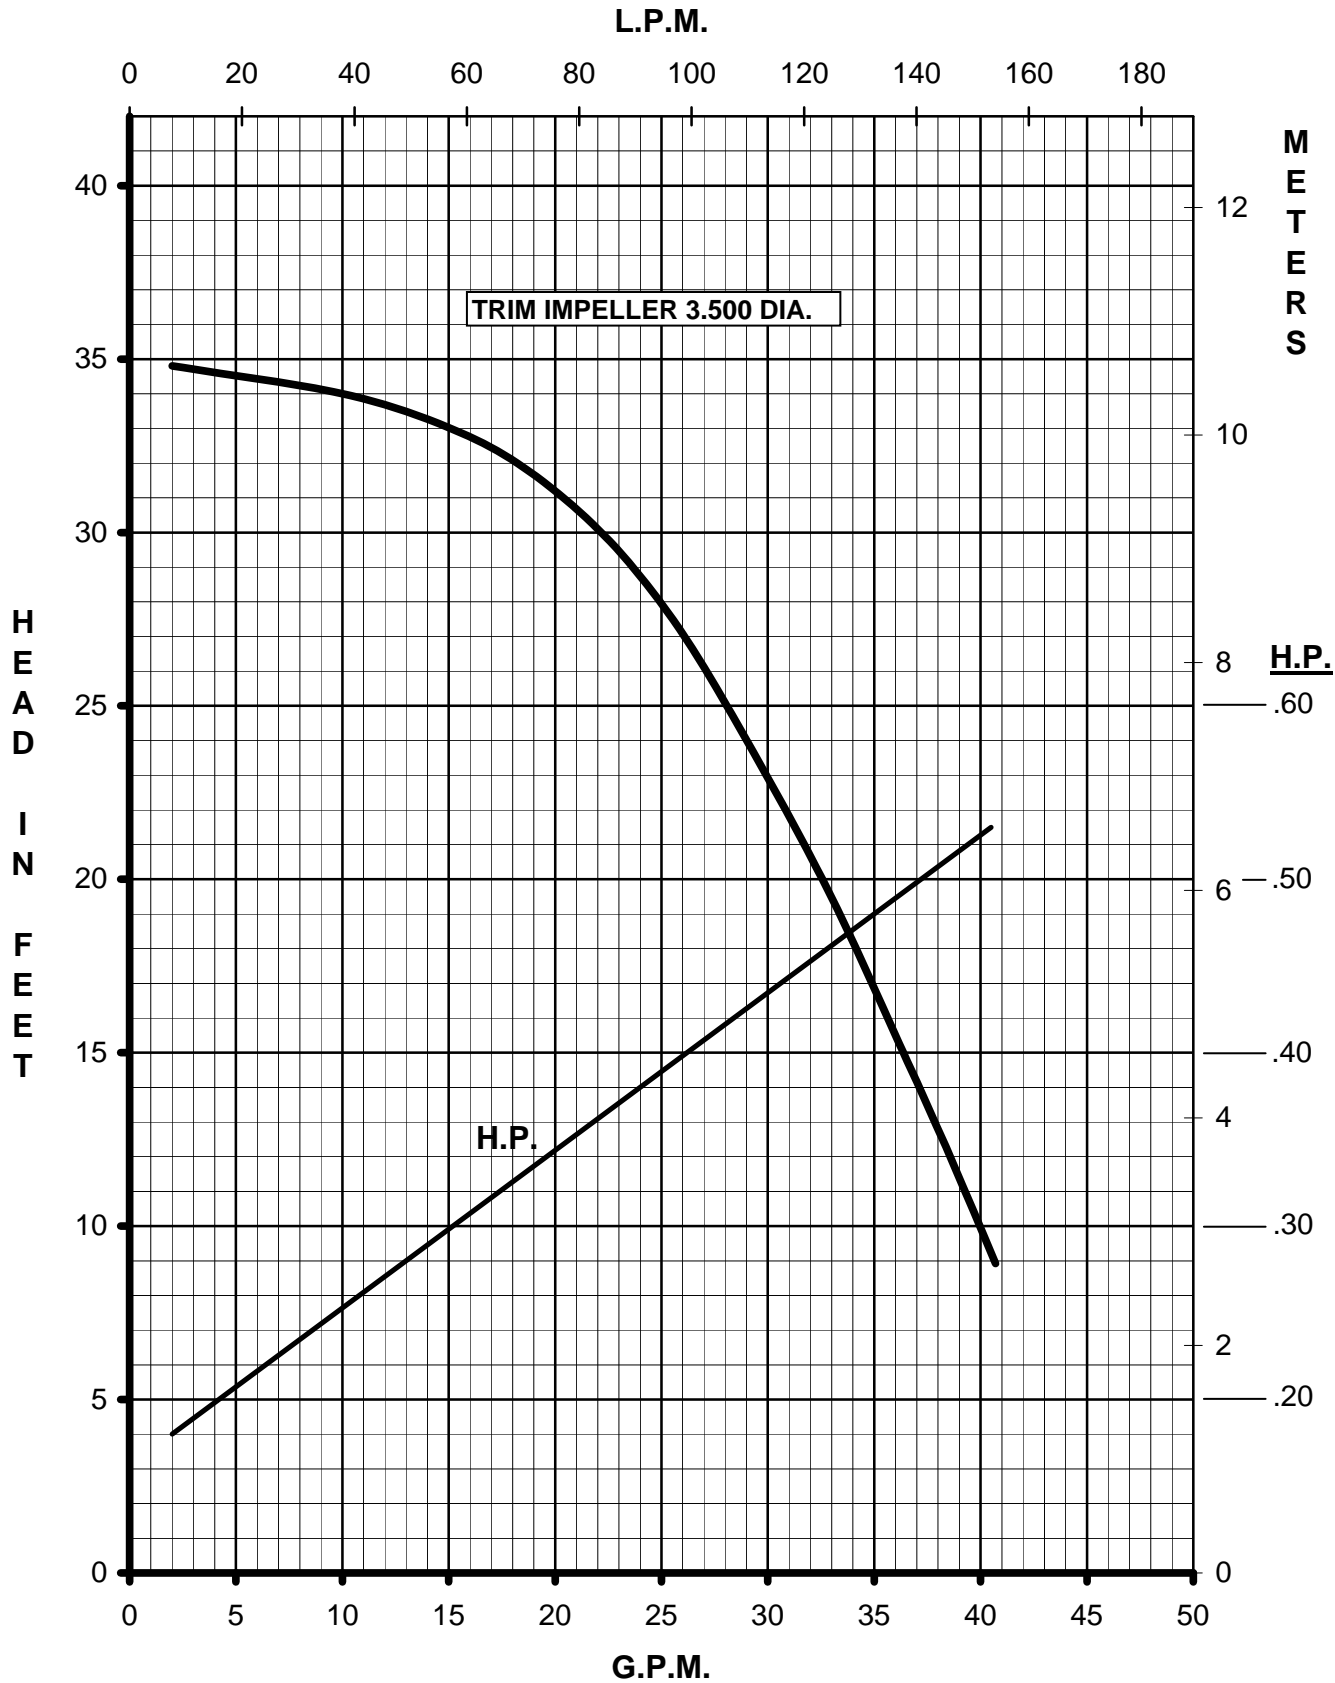

MARCH PUMPS

TE-7R-MD, TE-7K-MD
1PH, 3PH 50HZ

**MARCH
PUMPS**

TE-7R-MD, TE-7K-MD
FULL SIZE IMPELLER 3.750 DIA.
1PH, 3PH 50HZ

MARCH PUMPS

TE-7R-MD, TE-7K-MD
TRIM IMPELLER 3.625 DIA.
1PH, 3PH 50HZ

MARCH PUMPS

TE-7R-MD, TE-7K-MD
TRIM IMPELLER 3.500 DIA.
1PH, 3PH 50HZ

MARCH PUMPS

TE-7R-MD, TE-7K-MD
TRIM IMPELLER 3.375 DIA.
1PH, 3PH 50HZ

MARCH PUMPS

TE-7R-MD, TE-7K-MD
TRIM IMPELLER 3.250 DIA.
1PH, 3PH 50HZ

MARCH PUMPS

TE-7R-MD, TE-7K-MD
TRIM IMPELLER 3.125 DIA.
1PH, 3PH 50HZ

MARCH PUMPS

TE-7R-MD, TE-7K-MD
TRIM IMPELLER 3.000 DIA.
1PH, 3PH 50HZ

MARCH PUMPS

TE-7R-MD, TE-7K-MD
TRIM IMPELLER 2.875 DIA.
1PH, 3PH 50HZ