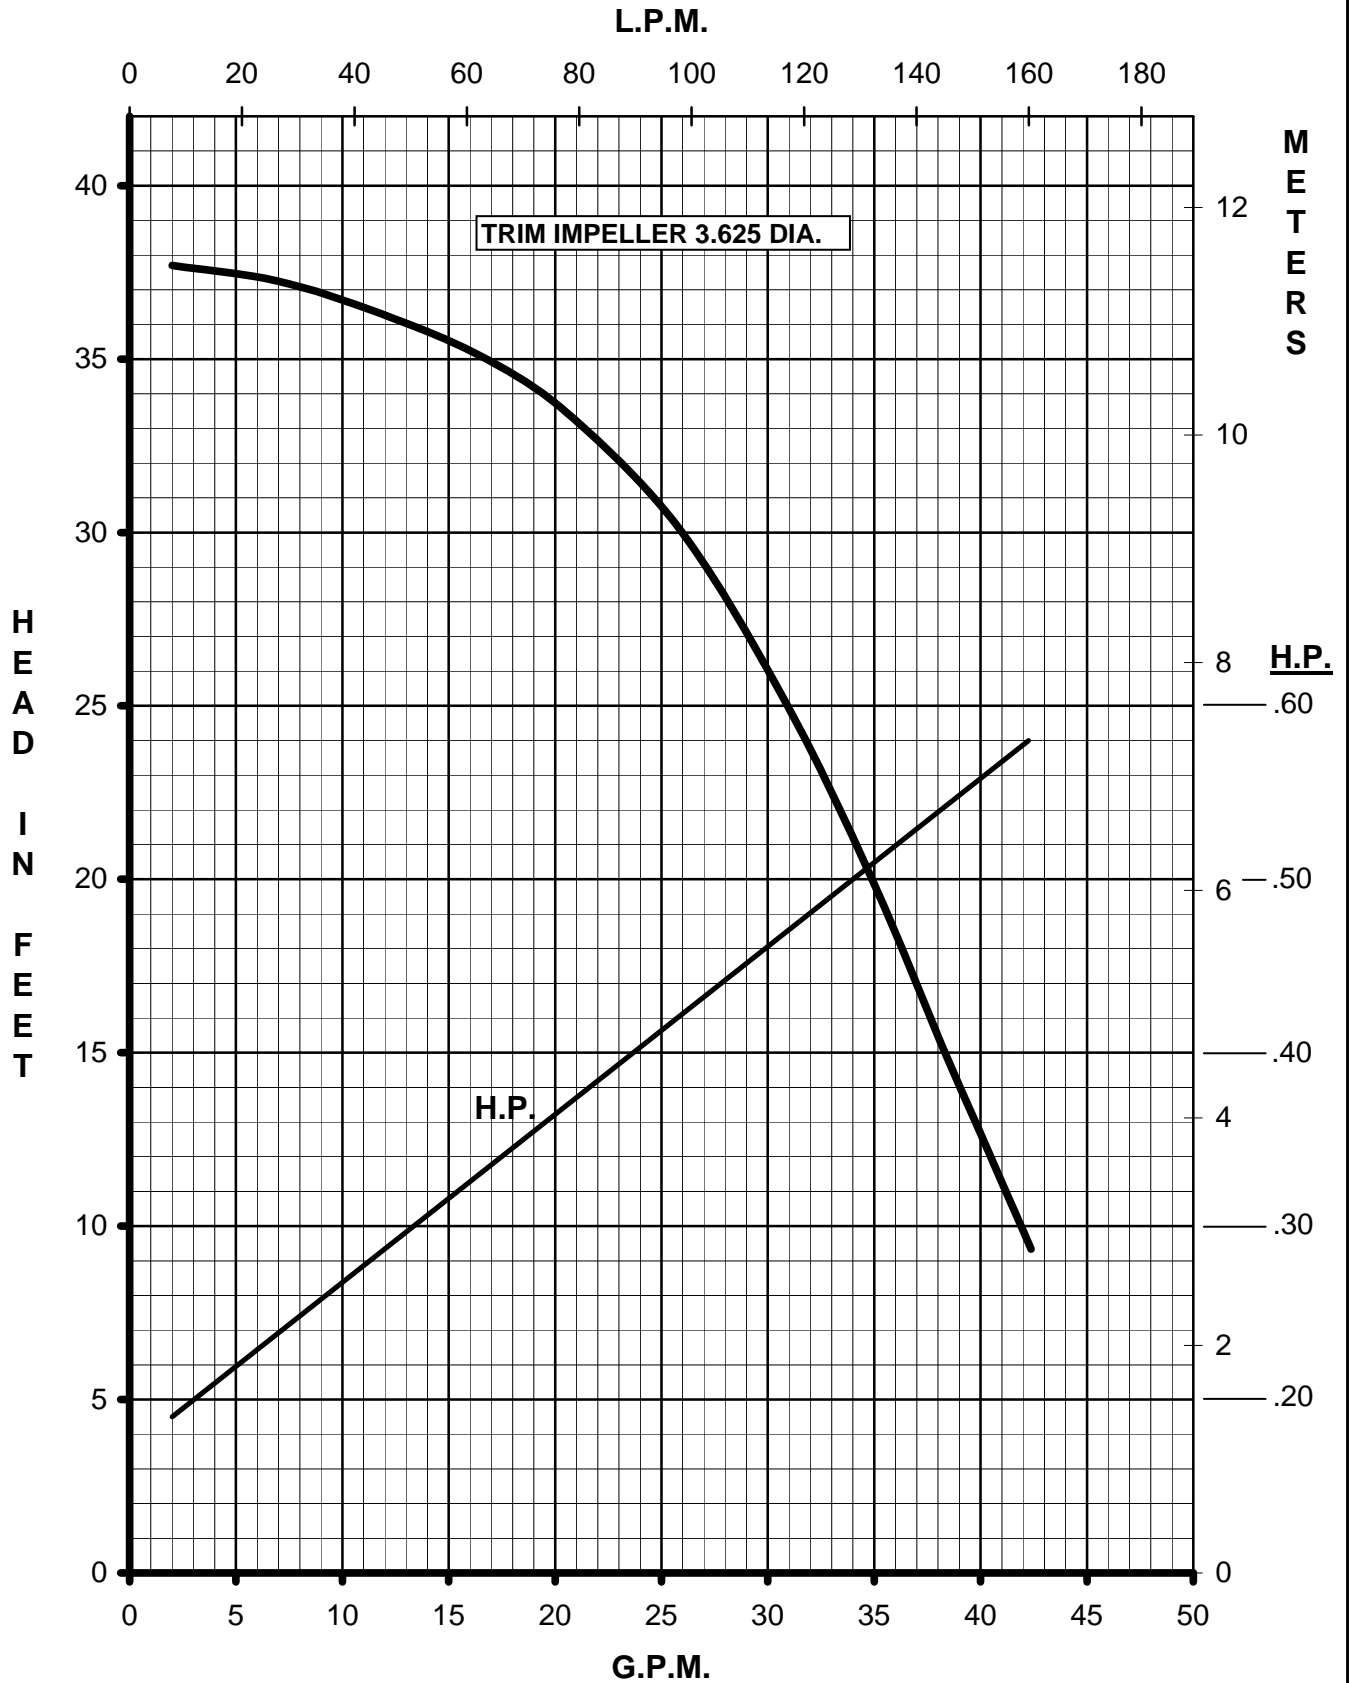

MARCH PUMPS

TE-7R-MD, TE-7K-MD
1PH, 3PH 50HZ

**MARCH
PUMPS**

TE-7R-MD, TE-7K-MD
FULL SIZE IMPELLER 3.750 DIA.
1PH, 3PH 50HZ

MARCH PUMPS

TE-7R-MD, TE-7K-MD
TRIM IMPELLER 3.625 DIA.
1PH, 3PH 50HZ

MARCH PUMPS

TE-7R-MD, TE-7K-MD
TRIM IMPELLER 3.500 DIA.
1PH, 3PH 50HZ

MARCH PUMPS

TE-7R-MD, TE-7K-MD
TRIM IMPELLER 3.375 DIA.
1PH, 3PH 50HZ

MARCH PUMPS

TE-7R-MD, TE-7K-MD
TRIM IMPELLER 3.250 DIA.
1PH, 3PH 50HZ

MARCH PUMPS

TE-7R-MD, TE-7K-MD
TRIM IMPELLER 3.125 DIA.
1PH, 3PH 50HZ

MARCH PUMPS

TE-7R-MD, TE-7K-MD
TRIM IMPELLER 3.000 DIA.
1PH, 3PH 50HZ

MARCH PUMPS

TE-7R-MD, TE-7K-MD
TRIM IMPELLER 2.875 DIA.
1PH, 3PH 50HZ