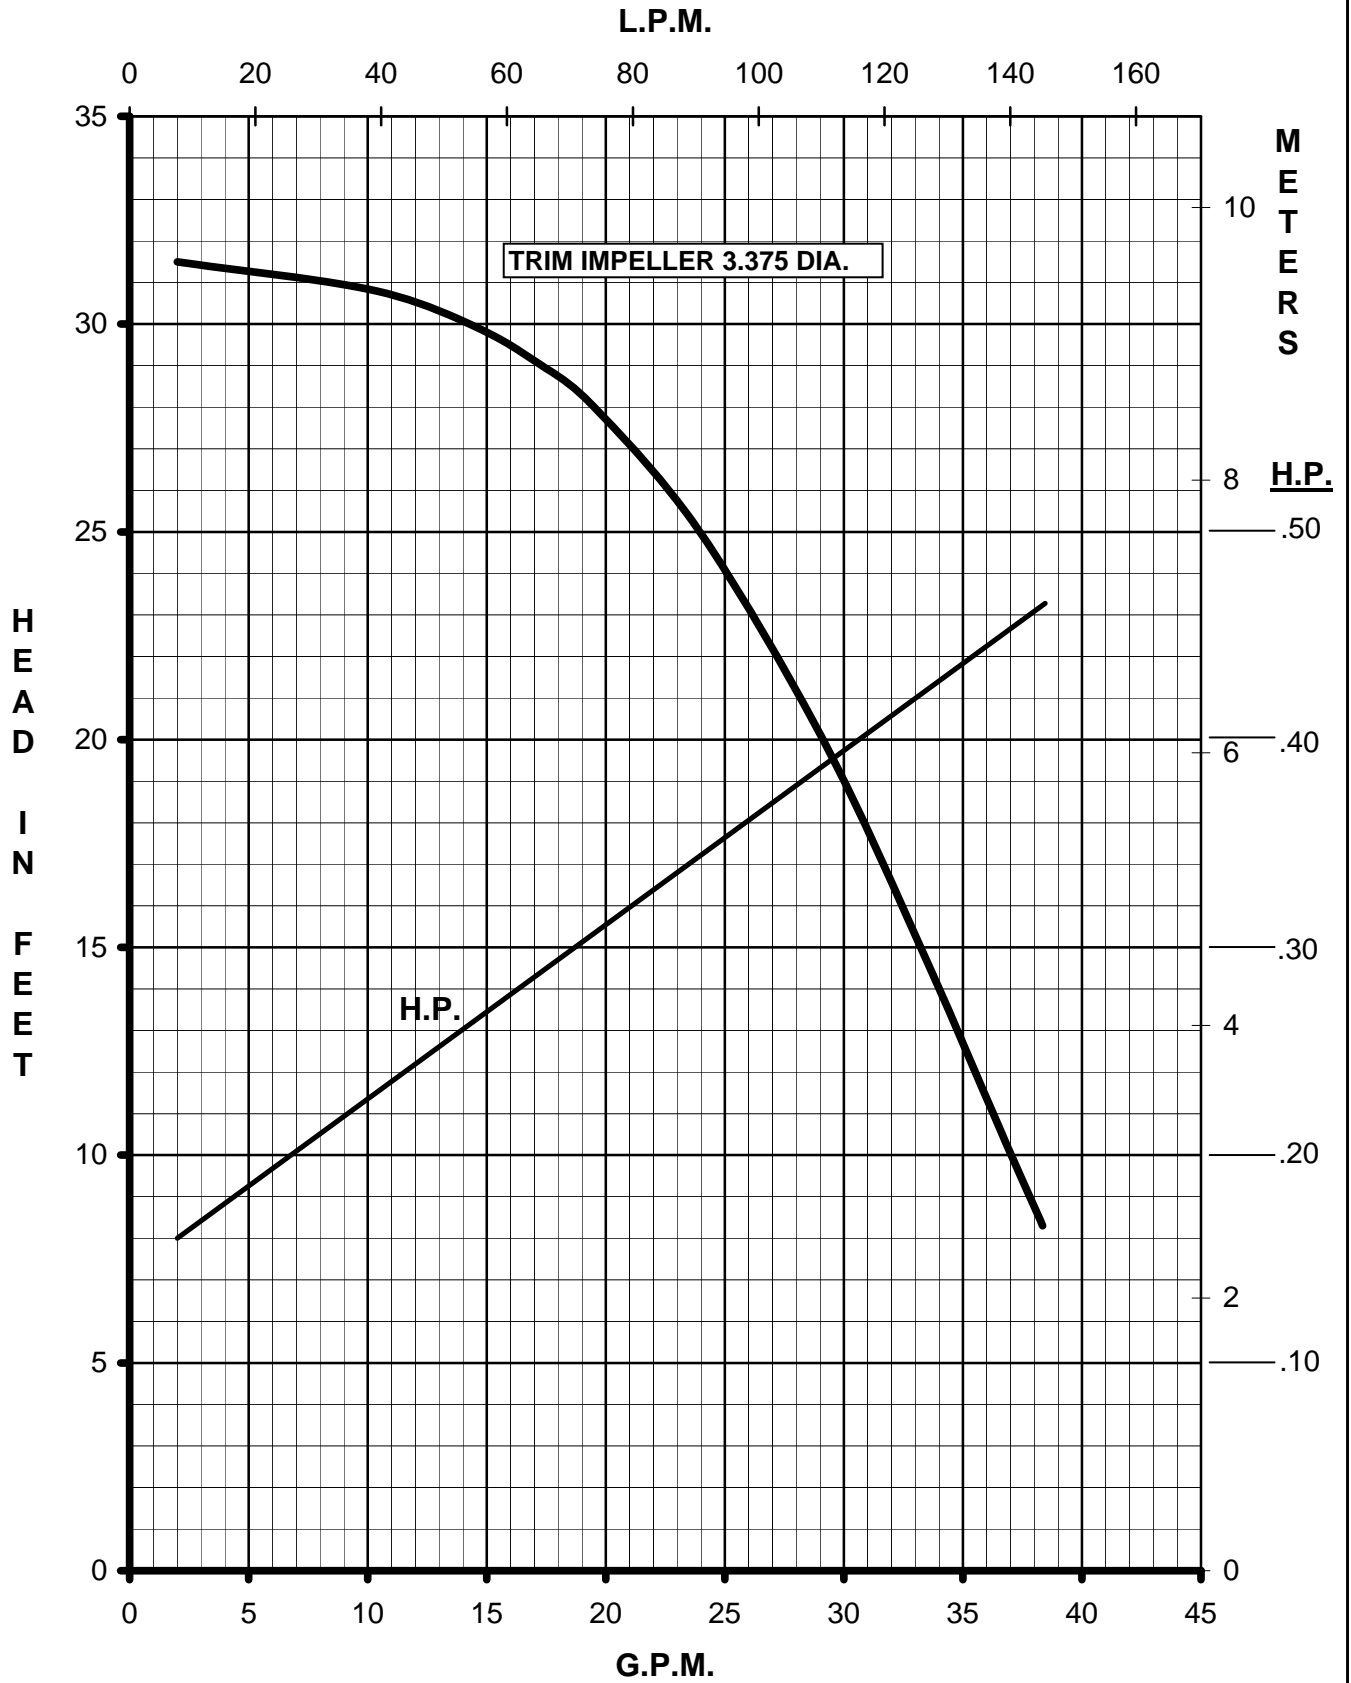

MARCH PUMPS

TE-7R-MD, TE-7K-MD
1PH, 3PH 50HZ

**MARCH
PUMPS**

TE-7R-MD, TE-7K-MD
FULL SIZE IMPELLER 3.750 DIA.
1PH, 3PH 50HZ

MARCH PUMPS

TE-7R-MD, TE-7K-MD
TRIM IMPELLER 3.625 DIA.
1PH, 3PH 50HZ

MARCH PUMPS

TE-7R-MD, TE-7K-MD
TRIM IMPELLER 3.500 DIA.
1PH, 3PH 50HZ

MARCH PUMPS

TE-7R-MD, TE-7K-MD
TRIM IMPELLER 3.375 DIA.
1PH, 3PH 50HZ

MARCH PUMPS

TE-7R-MD, TE-7K-MD
TRIM IMPELLER 3.250 DIA.
1PH, 3PH 50HZ

MARCH PUMPS

TE-7R-MD, TE-7K-MD
TRIM IMPELLER 3.125 DIA.
1PH, 3PH 50HZ

MARCH PUMPS

TE-7R-MD, TE-7K-MD
TRIM IMPELLER 3.000 DIA.
1PH, 3PH 50HZ

MARCH PUMPS

TE-7R-MD, TE-7K-MD
TRIM IMPELLER 2.875 DIA.
1PH, 3PH 50HZ