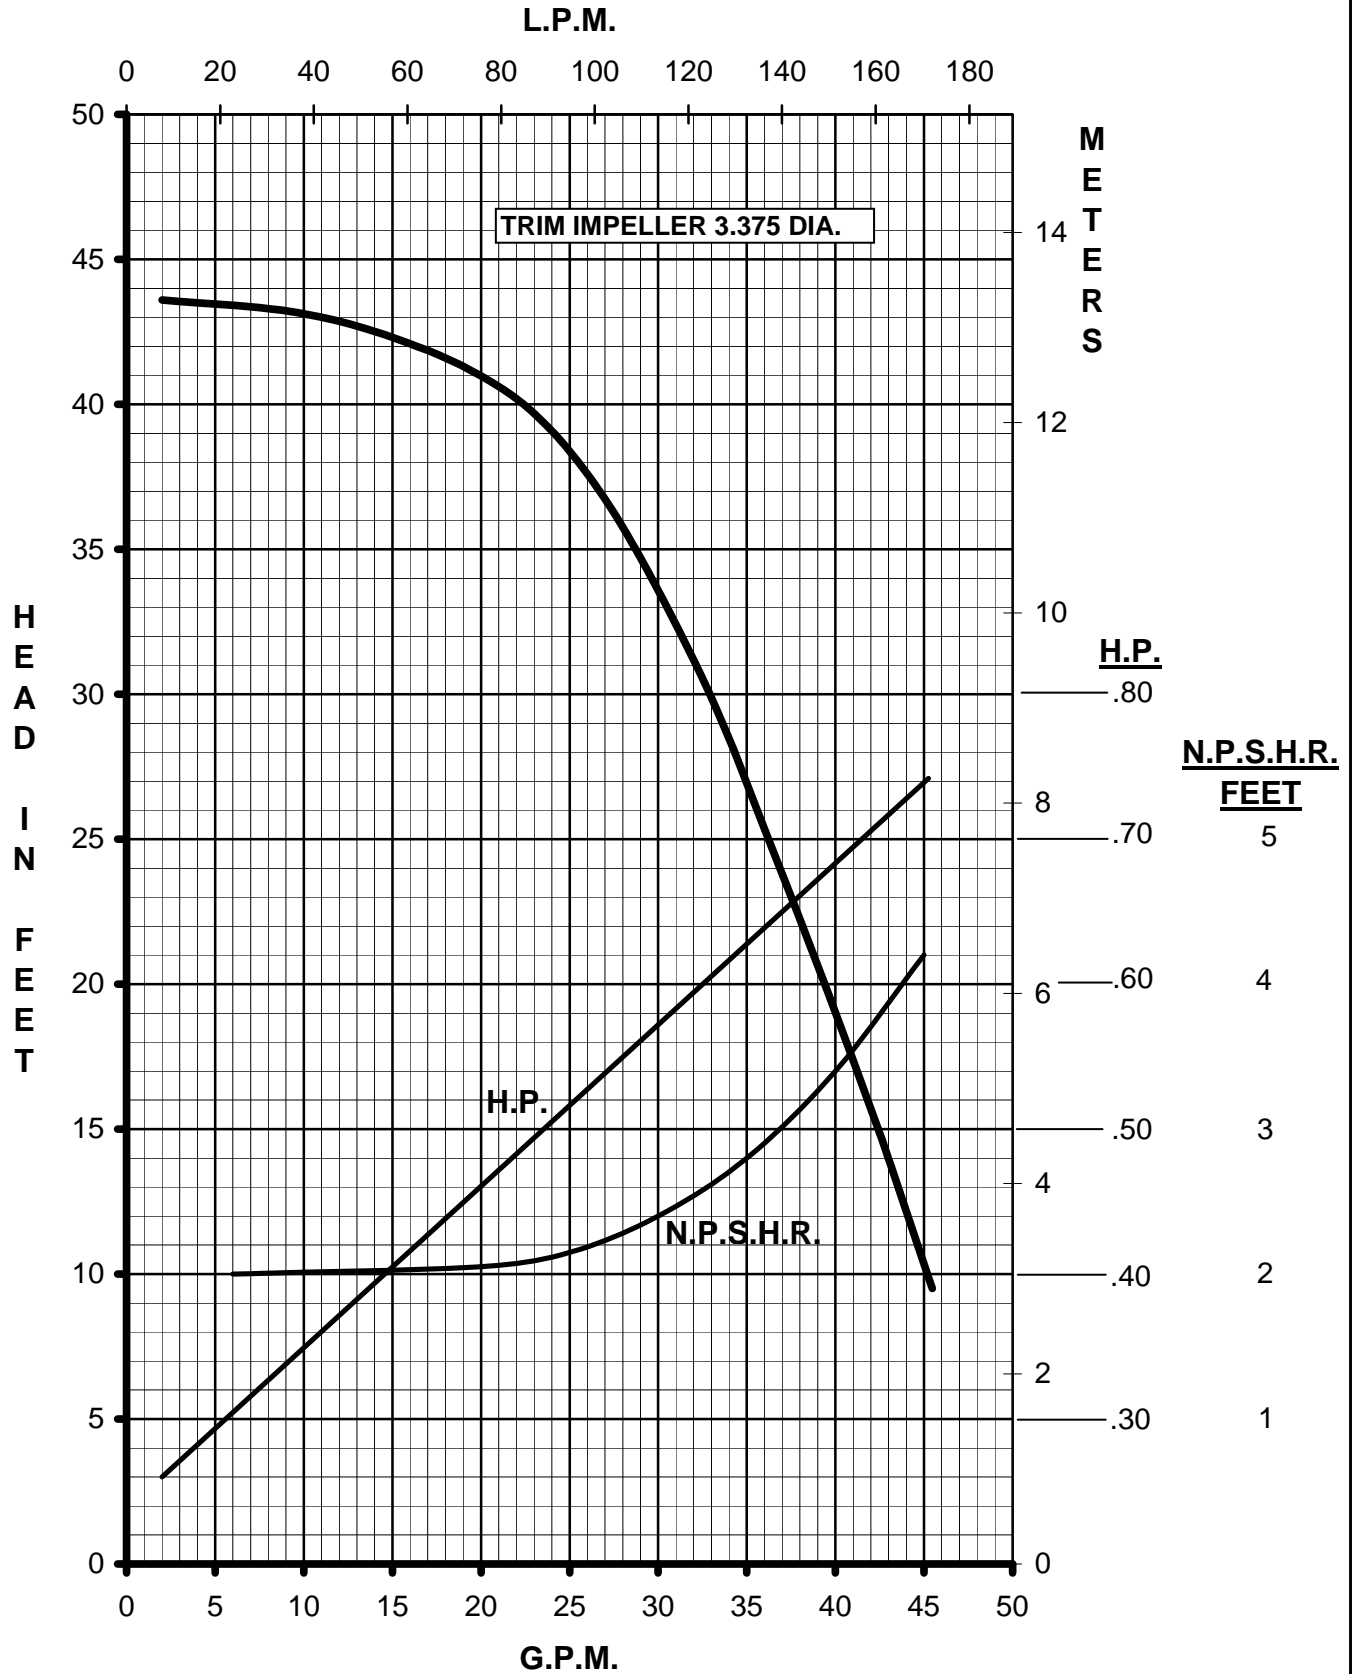

MARCH PUMPS

TE-7R-MD, TE-7K-MD
1PH, 3PH 60HZ

MARCH PUMPS

TE-7R-MD, TE-7K-MD
FULL SIZE IMPELLER 3.750 DIA.
1PH, 3PH 60HZ

MARCH PUMPS

TE-7R-MD, TE-7K-MD
TRIM IMPELLER 3.625 DIA.
1PH, 3PH 60HZ

MARCH PUMPS

TE-7R-MD, TE-7K-MD
TRIM IMPELLER 3.500 DIA.
1PH, 3PH 60HZ

MARCH
PUMPS

TE-7R-MD, TE-7K-MD
TRIM IMPELLER 3.375 DIA.
1PH, 3PH 60HZ

MARCH
PUMPS

TE-7R-MD, TE-7K-MD
TRIM IMPELLER 3.250 DIA.
1PH, 3PH 60HZ

MARCH PUMPS

TE-7R-MD, TE-7K-MD
TRIM IMPELLER 3.125 DIA.
1PH, 3PH 60HZ

MARCH PUMPS

TE-7R-MD, TE-7K-MD
TRIM IMPELLER 3.000 DIA.
1PH, 3PH 60HZ

MARCH PUMPS

TE-7R-MD, TE-7K-MD
TRIM IMPELLER 2.875 DIA.
1PH, 3PH 60HZ