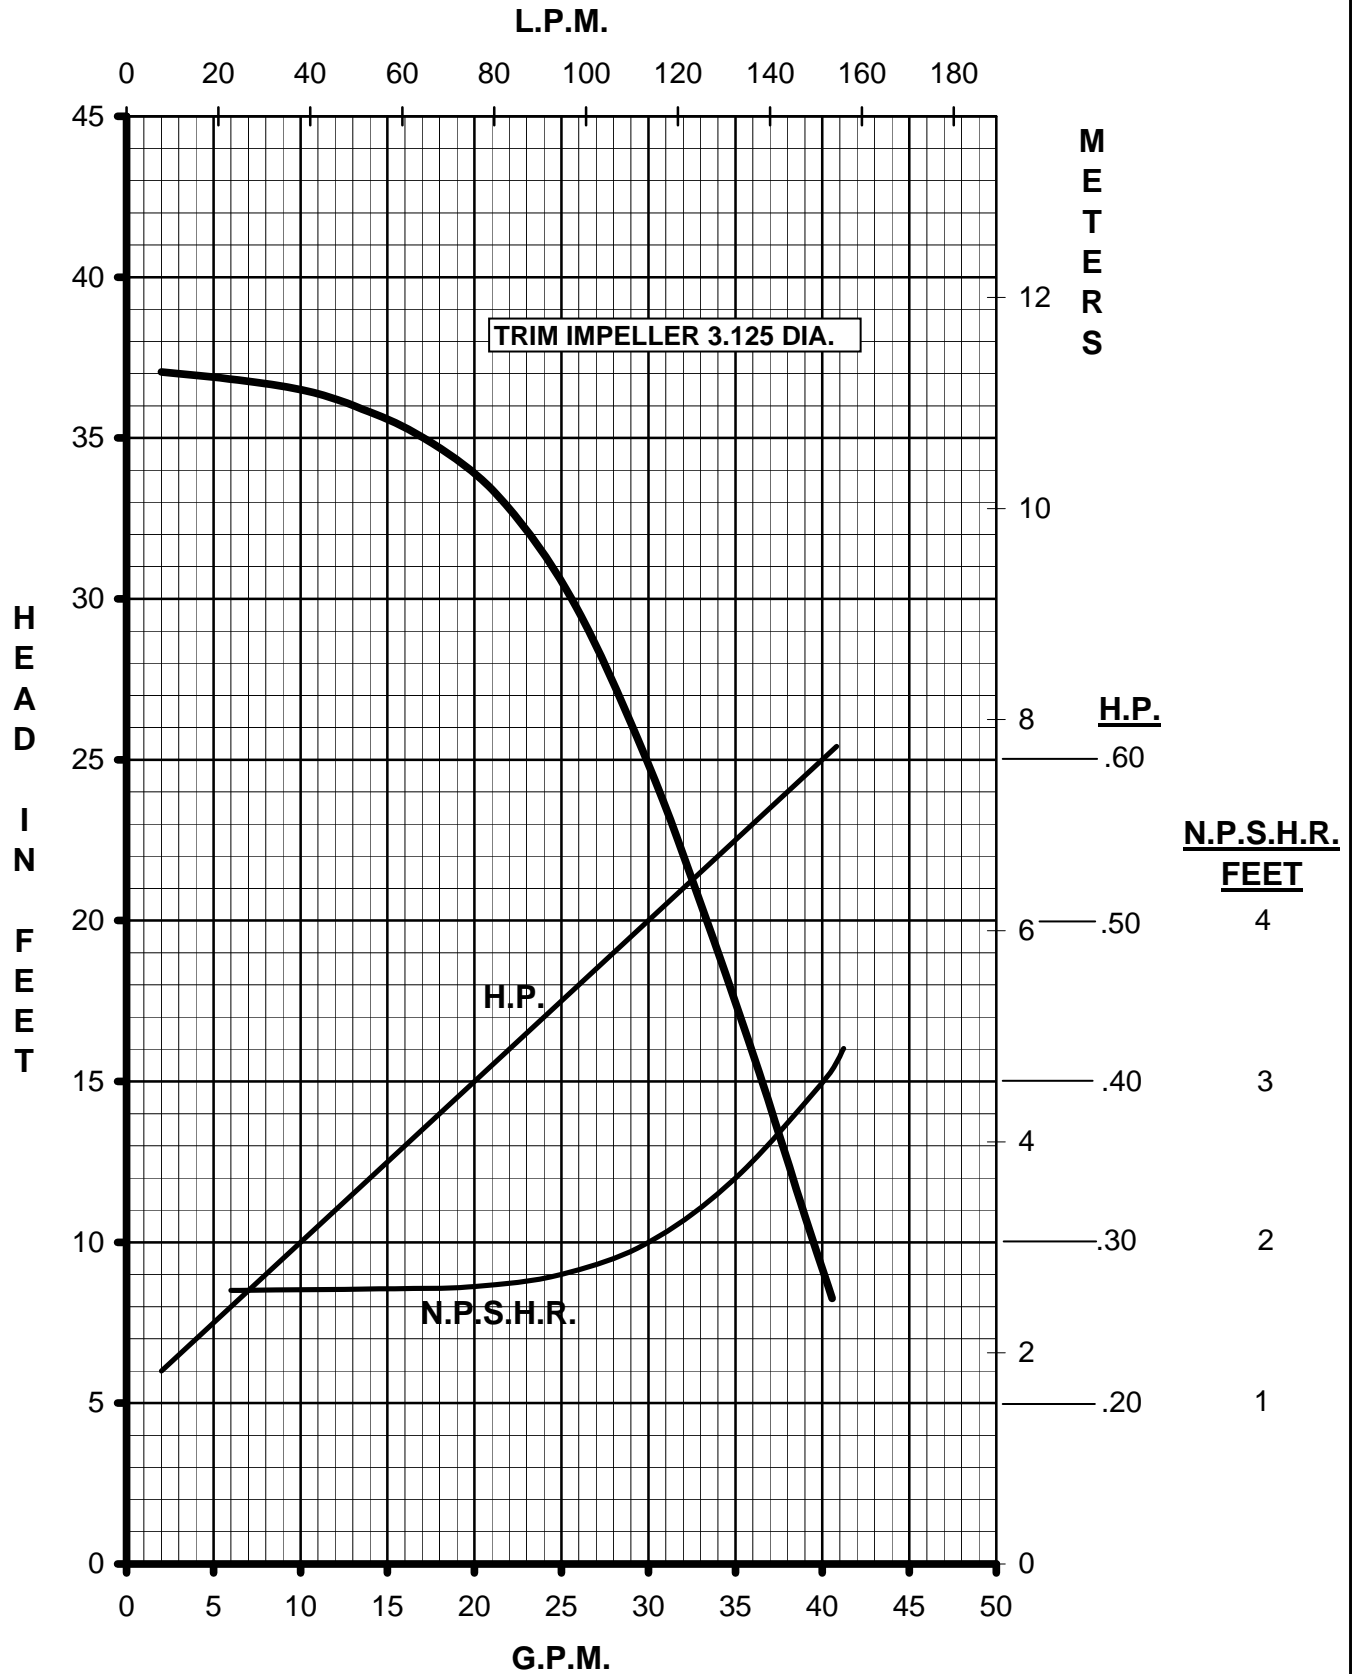

MARCH PUMPS

TE-7R-MD, TE-7K-MD
1PH, 3PH 60HZ

MARCH PUMPS

TE-7R-MD, TE-7K-MD
FULL SIZE IMPELLER 3.750 DIA.
1PH, 3PH 60HZ

MARCH PUMPS

TE-7R-MD, TE-7K-MD
TRIM IMPELLER 3.625 DIA.
1PH, 3PH 60HZ

MARCH PUMPS

TE-7R-MD, TE-7K-MD
TRIM IMPELLER 3.500 DIA.
1PH, 3PH 60HZ

MARCH
PUMPS

TE-7R-MD, TE-7K-MD
TRIM IMPELLER 3.375 DIA.
1PH, 3PH 60HZ

MARCH
PUMPS

TE-7R-MD, TE-7K-MD
TRIM IMPELLER 3.250 DIA.
1PH, 3PH 60HZ

MARCH PUMPS

TE-7R-MD, TE-7K-MD
TRIM IMPELLER 3.125 DIA.
1PH, 3PH 60HZ

MARCH PUMPS

TE-7R-MD, TE-7K-MD
TRIM IMPELLER 3.000 DIA.
1PH, 3PH 60HZ

MARCH PUMPS

TE-7R-MD, TE-7K-MD
TRIM IMPELLER 2.875 DIA.
1PH, 3PH 60HZ