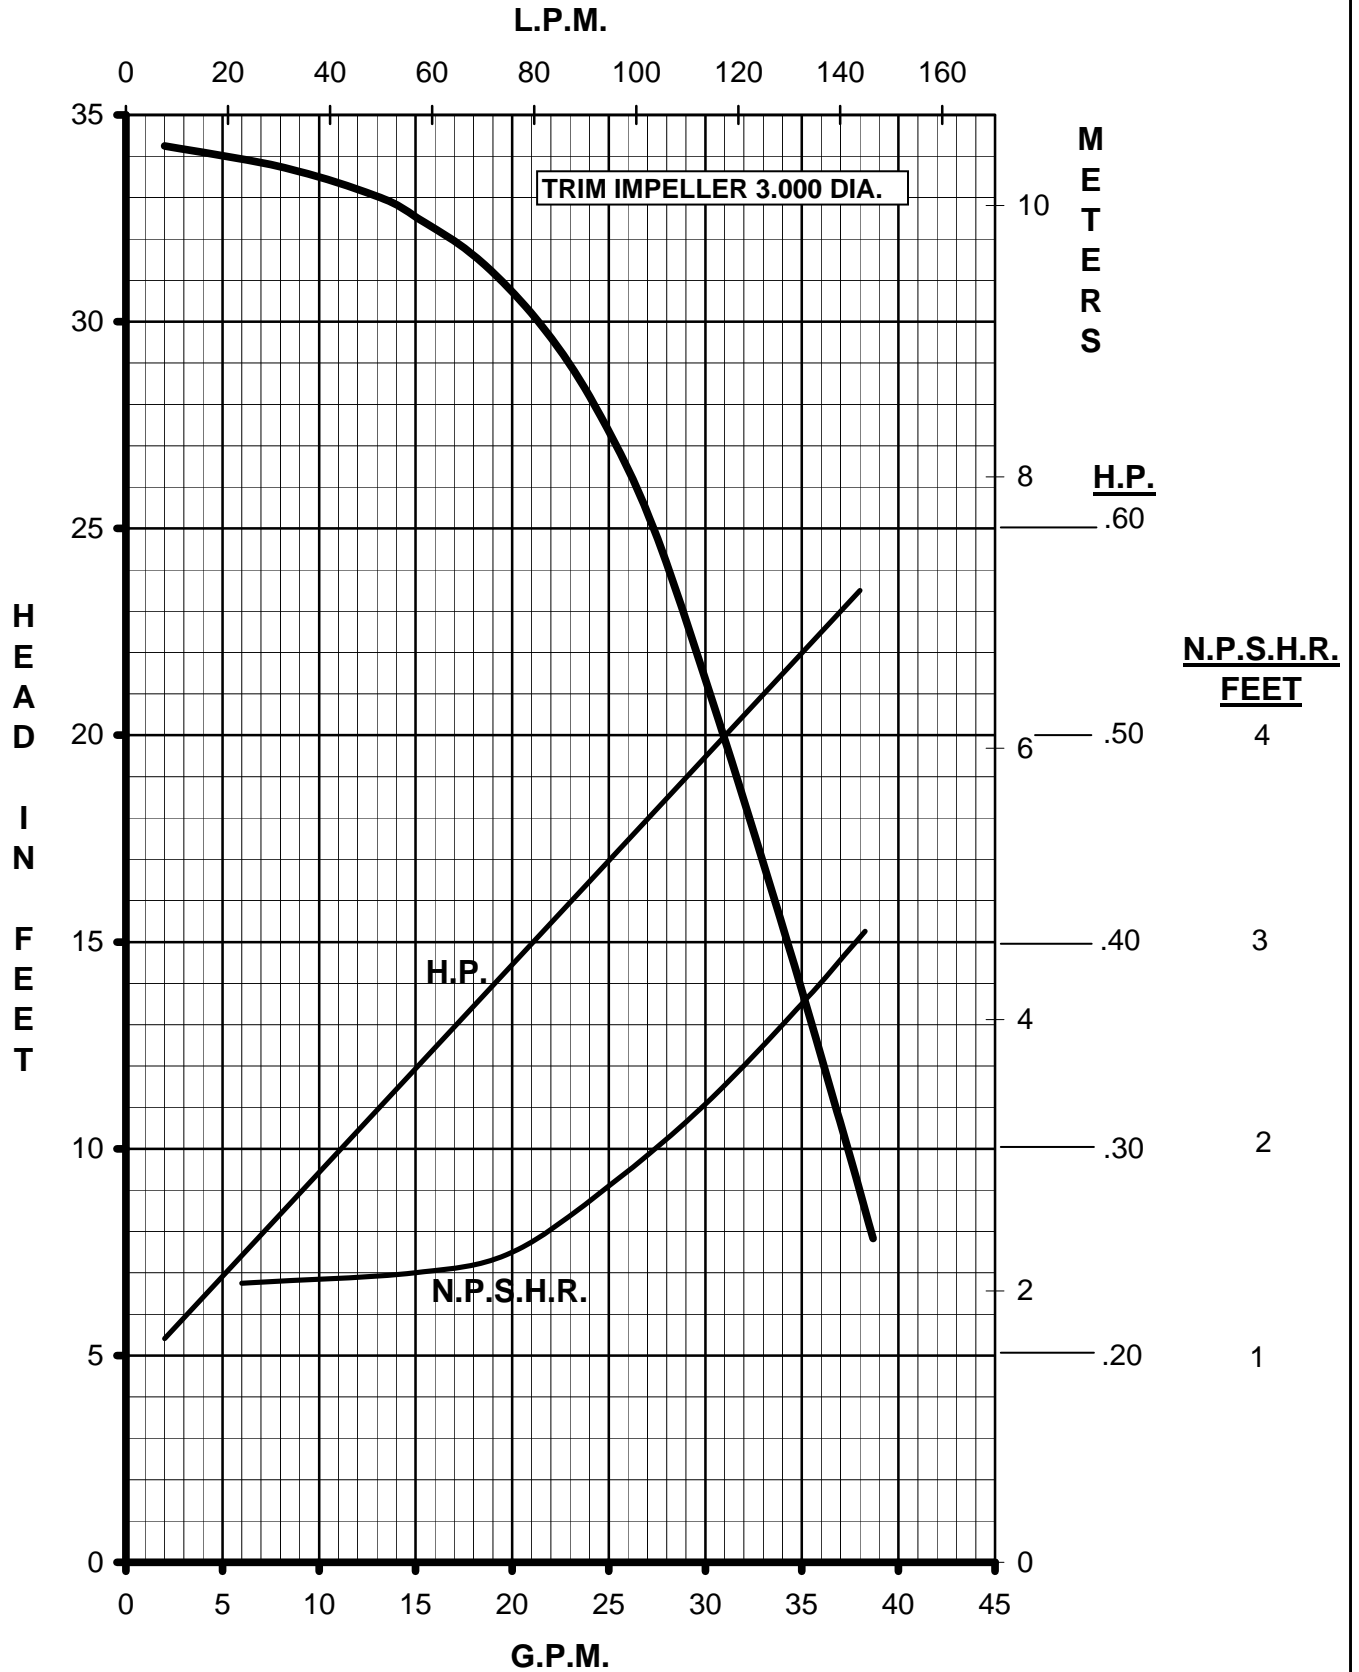

**MARCH
PUMPS**

TE-7R-MD, TE-7K-MD
TRIM IMPELLER 3.000 DIA.
1PH, 3PH 60HZ