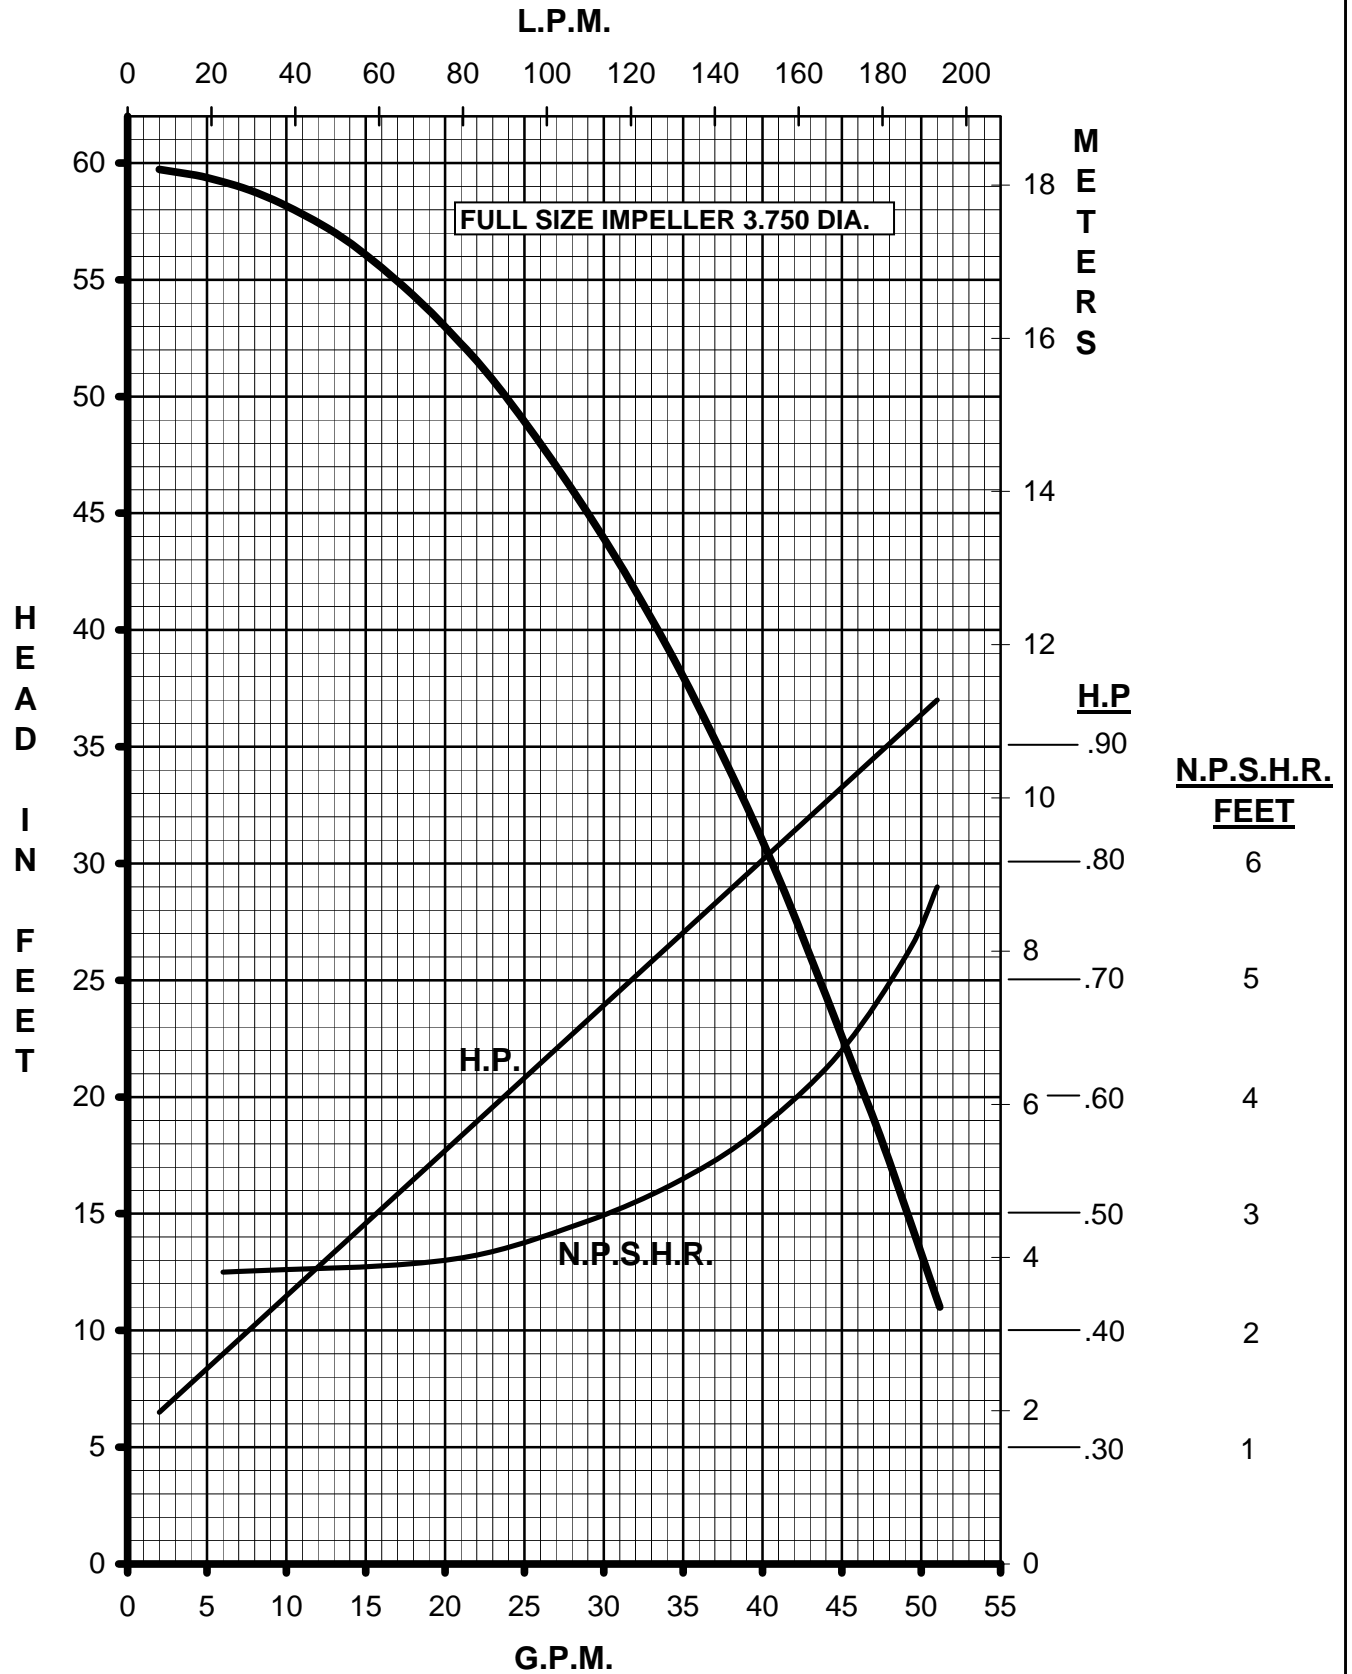

MARCH PUMPS

TE-7R-MD, TE-7K-MD
1PH, 3PH 60HZ

MARCH PUMPS

TE-7R-MD, TE-7K-MD
FULL SIZE IMPELLER 3.750 DIA.
1PH, 3PH 60HZ

MARCH PUMPS

TE-7R-MD, TE-7K-MD
TRIM IMPELLER 3.625 DIA.
1PH, 3PH 60HZ

MARCH PUMPS

TE-7R-MD, TE-7K-MD
TRIM IMPELLER 3.500 DIA.
1PH, 3PH 60HZ

MARCH
PUMPS

TE-7R-MD, TE-7K-MD
TRIM IMPELLER 3.375 DIA.
1PH, 3PH 60HZ

MARCH
PUMPS

TE-7R-MD, TE-7K-MD
TRIM IMPELLER 3.250 DIA.
1PH, 3PH 60HZ

MARCH PUMPS

TE-7R-MD, TE-7K-MD
TRIM IMPELLER 3.125 DIA.
1PH, 3PH 60HZ

MARCH PUMPS

TE-7R-MD, TE-7K-MD
TRIM IMPELLER 3.000 DIA.
1PH, 3PH 60HZ

MARCH PUMPS

TE-7R-MD, TE-7K-MD
TRIM IMPELLER 2.875 DIA.
1PH, 3PH 60HZ