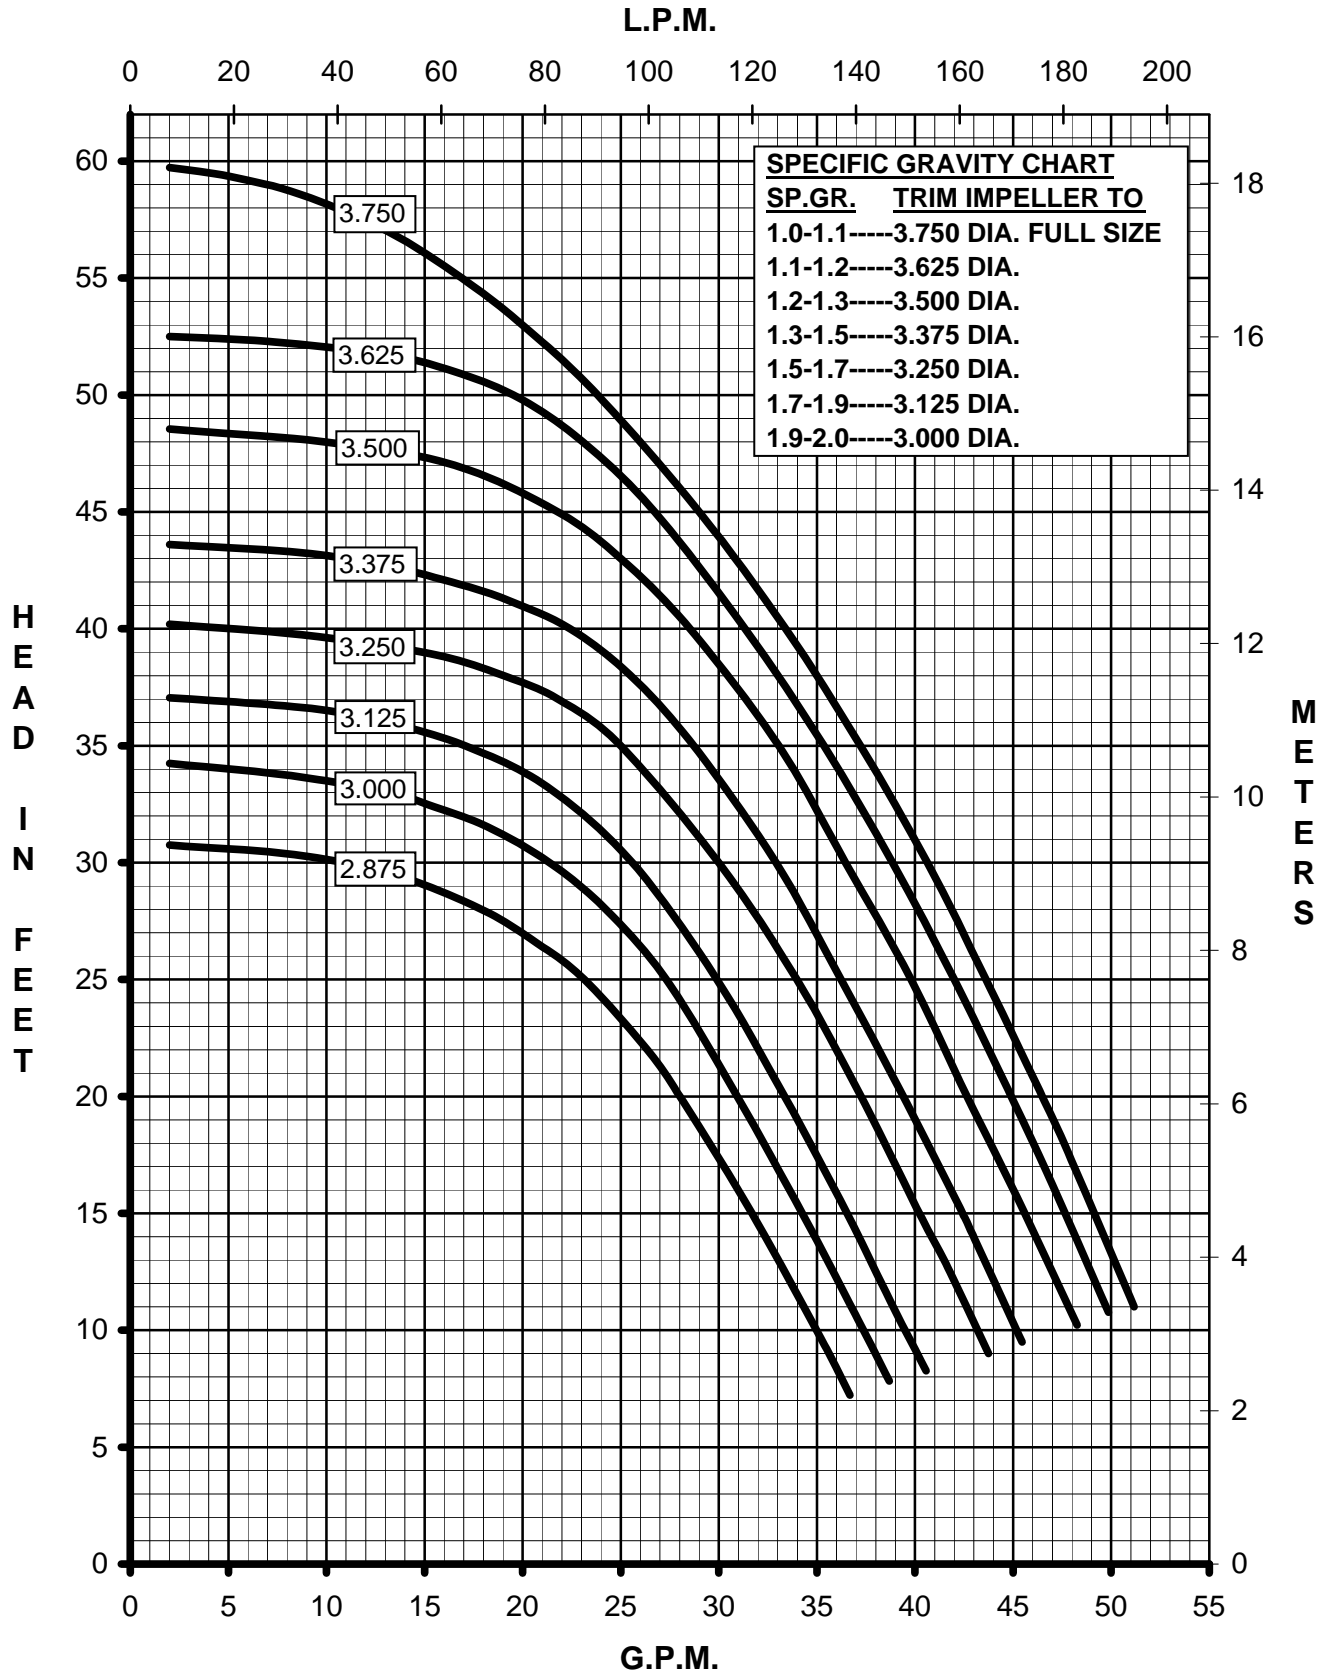

MARCH PUMPS

TE-7R-MD, TE-7K-MD
1PH, 3PH 60HZ

MARCH PUMPS

TE-7R-MD, TE-7K-MD
FULL SIZE IMPELLER 3.750 DIA.
1PH, 3PH 60HZ

MARCH PUMPS

TE-7R-MD, TE-7K-MD
TRIM IMPELLER 3.625 DIA.
1PH, 3PH 60HZ

MARCH PUMPS

TE-7R-MD, TE-7K-MD
TRIM IMPELLER 3.500 DIA.
1PH, 3PH 60HZ

MARCH
PUMPS

TE-7R-MD, TE-7K-MD
TRIM IMPELLER 3.375 DIA.
1PH, 3PH 60HZ

MARCH
PUMPS

TE-7R-MD, TE-7K-MD
TRIM IMPELLER 3.250 DIA.
1PH, 3PH 60HZ

MARCH PUMPS

TE-7R-MD, TE-7K-MD
TRIM IMPELLER 3.125 DIA.
1PH, 3PH 60HZ

MARCH PUMPS

TE-7R-MD, TE-7K-MD
TRIM IMPELLER 3.000 DIA.
1PH, 3PH 60HZ

MARCH PUMPS

TE-7R-MD, TE-7K-MD
TRIM IMPELLER 2.875 DIA.
1PH, 3PH 60HZ