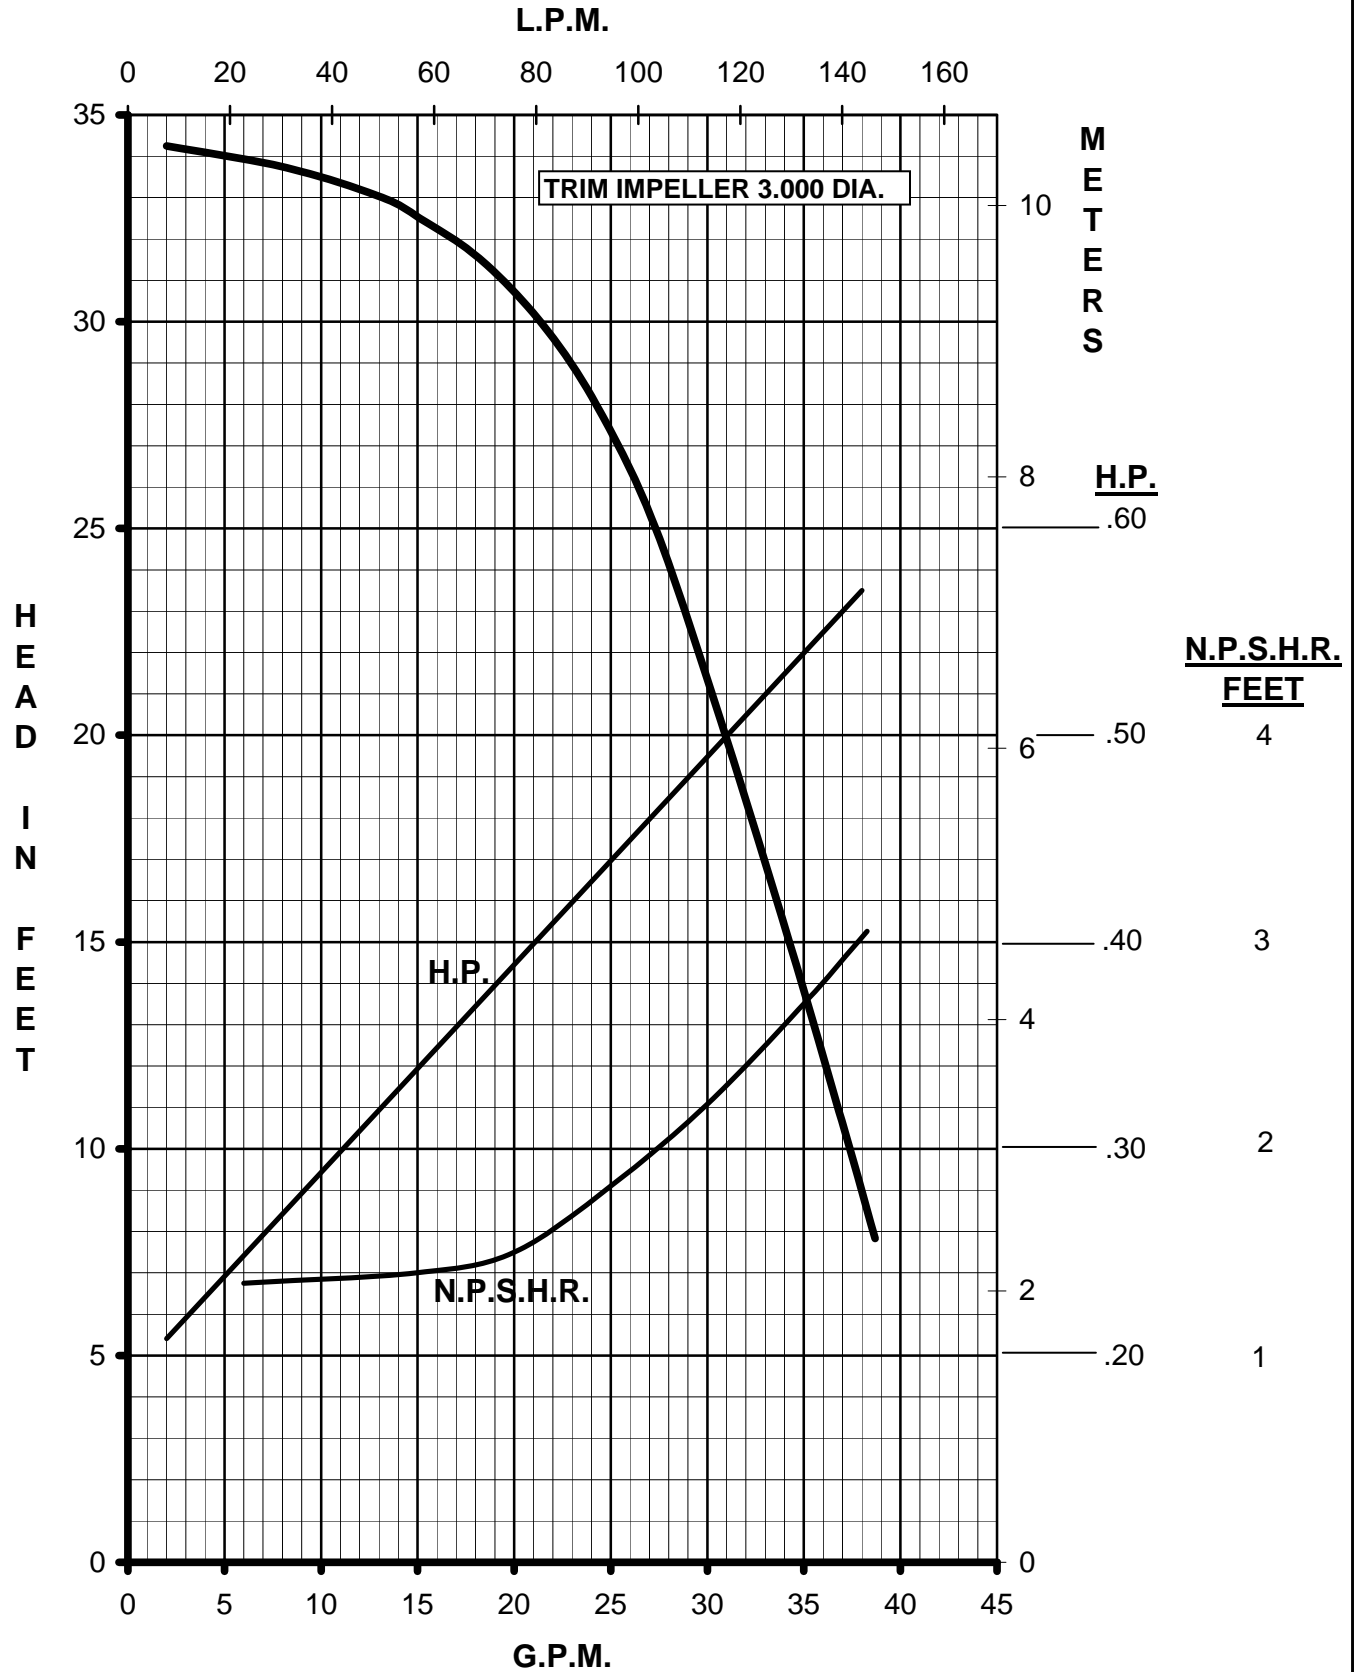

MARCH PUMPS

TE-7R-MD, TE-7K-MD
1PH, 3PH 60HZ

MARCH PUMPS

TE-7R-MD, TE-7K-MD
FULL SIZE IMPELLER 3.750 DIA.
1PH, 3PH 60HZ

MARCH PUMPS

TE-7R-MD, TE-7K-MD
TRIM IMPELLER 3.625 DIA.
1PH, 3PH 60HZ

MARCH PUMPS

TE-7R-MD, TE-7K-MD
TRIM IMPELLER 3.500 DIA.
1PH, 3PH 60HZ

MARCH
PUMPS

TE-7R-MD, TE-7K-MD
TRIM IMPELLER 3.375 DIA.
1PH, 3PH 60HZ

MARCH
PUMPS

TE-7R-MD, TE-7K-MD
TRIM IMPELLER 3.250 DIA.
1PH, 3PH 60HZ

MARCH PUMPS

TE-7R-MD, TE-7K-MD
TRIM IMPELLER 3.125 DIA.
1PH, 3PH 60HZ

MARCH PUMPS

TE-7R-MD, TE-7K-MD
TRIM IMPELLER 3.000 DIA.
1PH, 3PH 60HZ

MARCH PUMPS

TE-7R-MD, TE-7K-MD
TRIM IMPELLER 2.875 DIA.
1PH, 3PH 60HZ