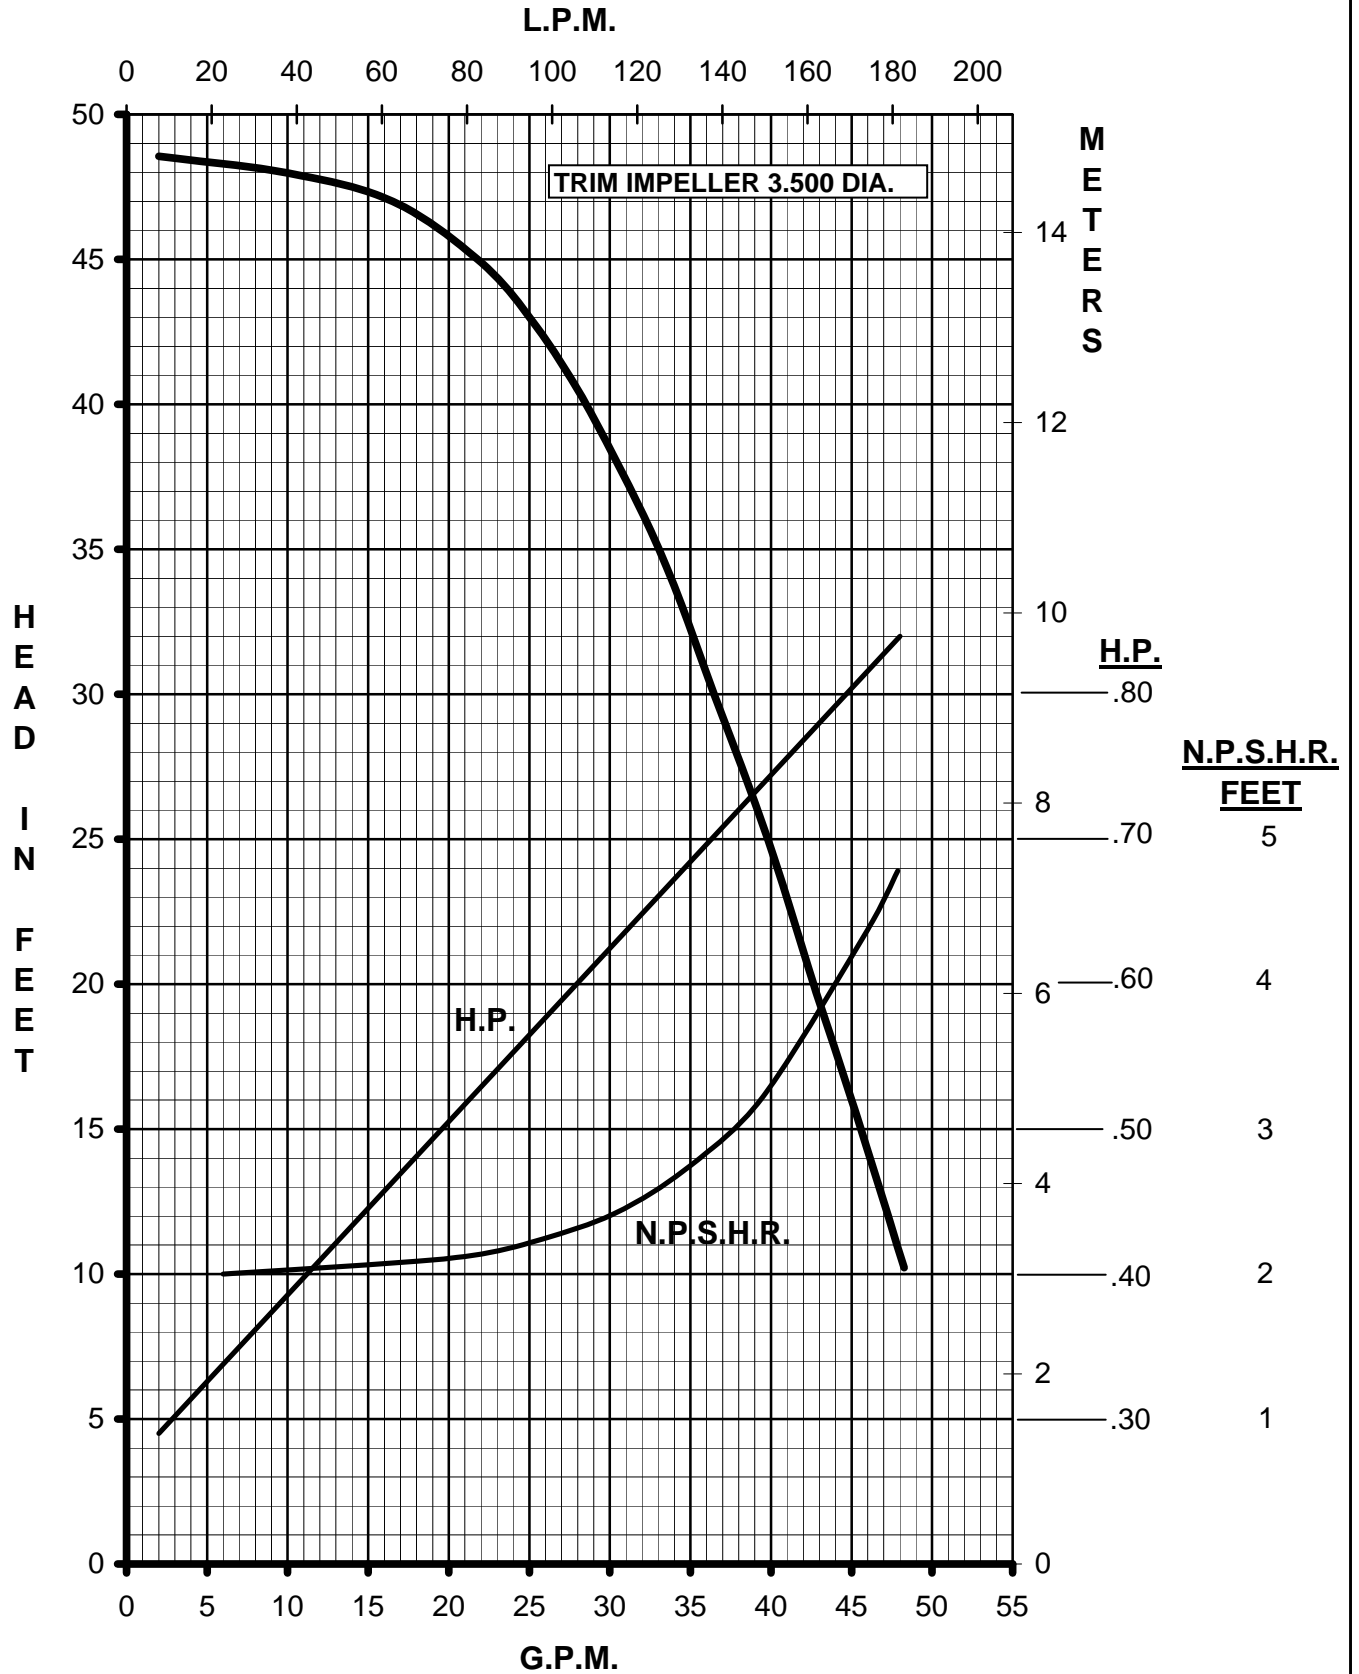

MARCH PUMPS

TE-7R-MD, TE-7K-MD
1PH, 3PH 60HZ

MARCH PUMPS

TE-7R-MD, TE-7K-MD
FULL SIZE IMPELLER 3.750 DIA.
1PH, 3PH 60HZ

MARCH PUMPS

TE-7R-MD, TE-7K-MD
TRIM IMPELLER 3.625 DIA.
1PH, 3PH 60HZ

MARCH PUMPS

TE-7R-MD, TE-7K-MD
TRIM IMPELLER 3.500 DIA.
1PH, 3PH 60HZ

MARCH
PUMPS

TE-7R-MD, TE-7K-MD
TRIM IMPELLER 3.375 DIA.
1PH, 3PH 60HZ

MARCH
PUMPS

TE-7R-MD, TE-7K-MD
TRIM IMPELLER 3.250 DIA.
1PH, 3PH 60HZ

MARCH PUMPS

TE-7R-MD, TE-7K-MD
TRIM IMPELLER 3.125 DIA.
1PH, 3PH 60HZ

MARCH PUMPS

TE-7R-MD, TE-7K-MD
TRIM IMPELLER 3.000 DIA.
1PH, 3PH 60HZ

MARCH PUMPS

TE-7R-MD, TE-7K-MD
TRIM IMPELLER 2.875 DIA.
1PH, 3PH 60HZ