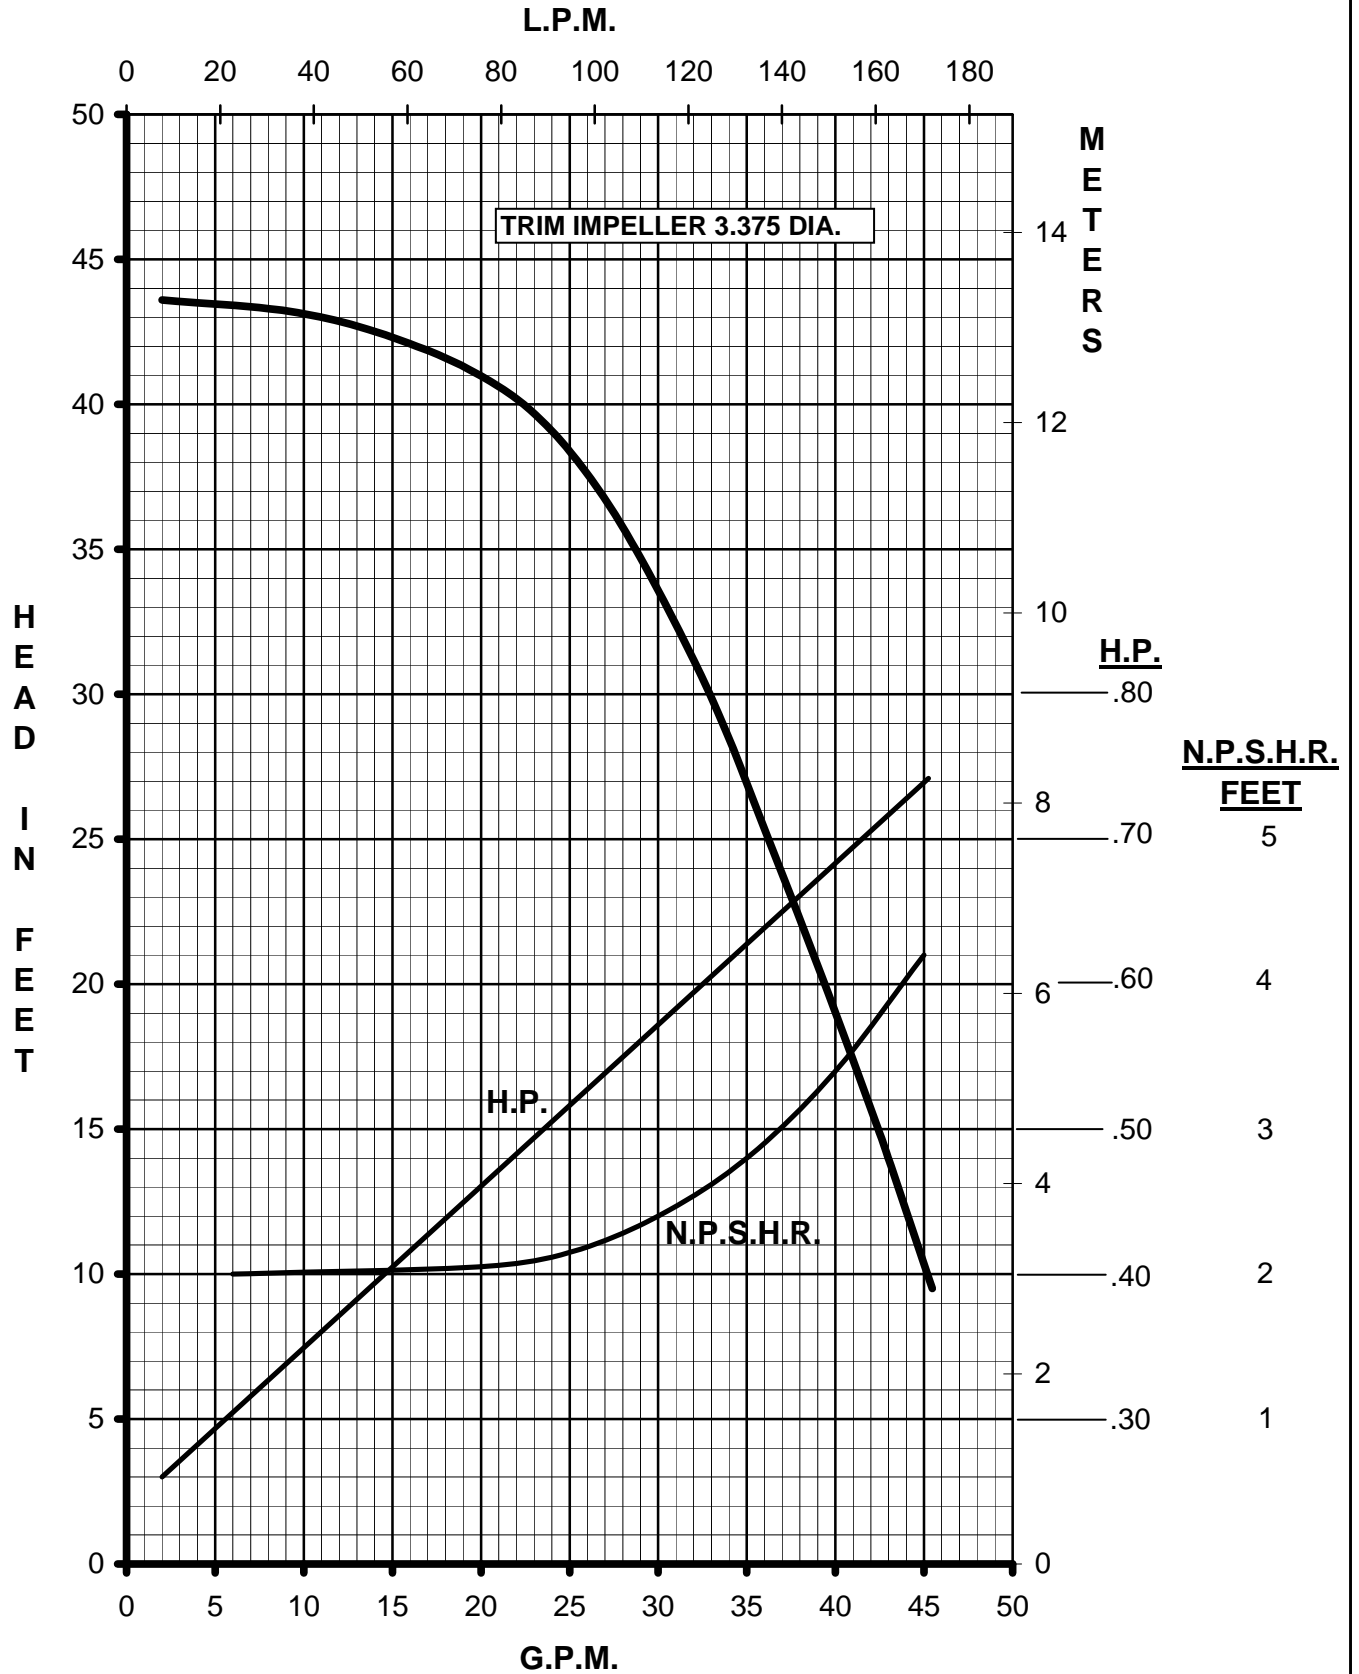

**MARCH
PUMPS**

TE-7R-MD, TE-7K-MD
TRIM IMPELLER 3.375 DIA.
1PH, 3PH 60HZ