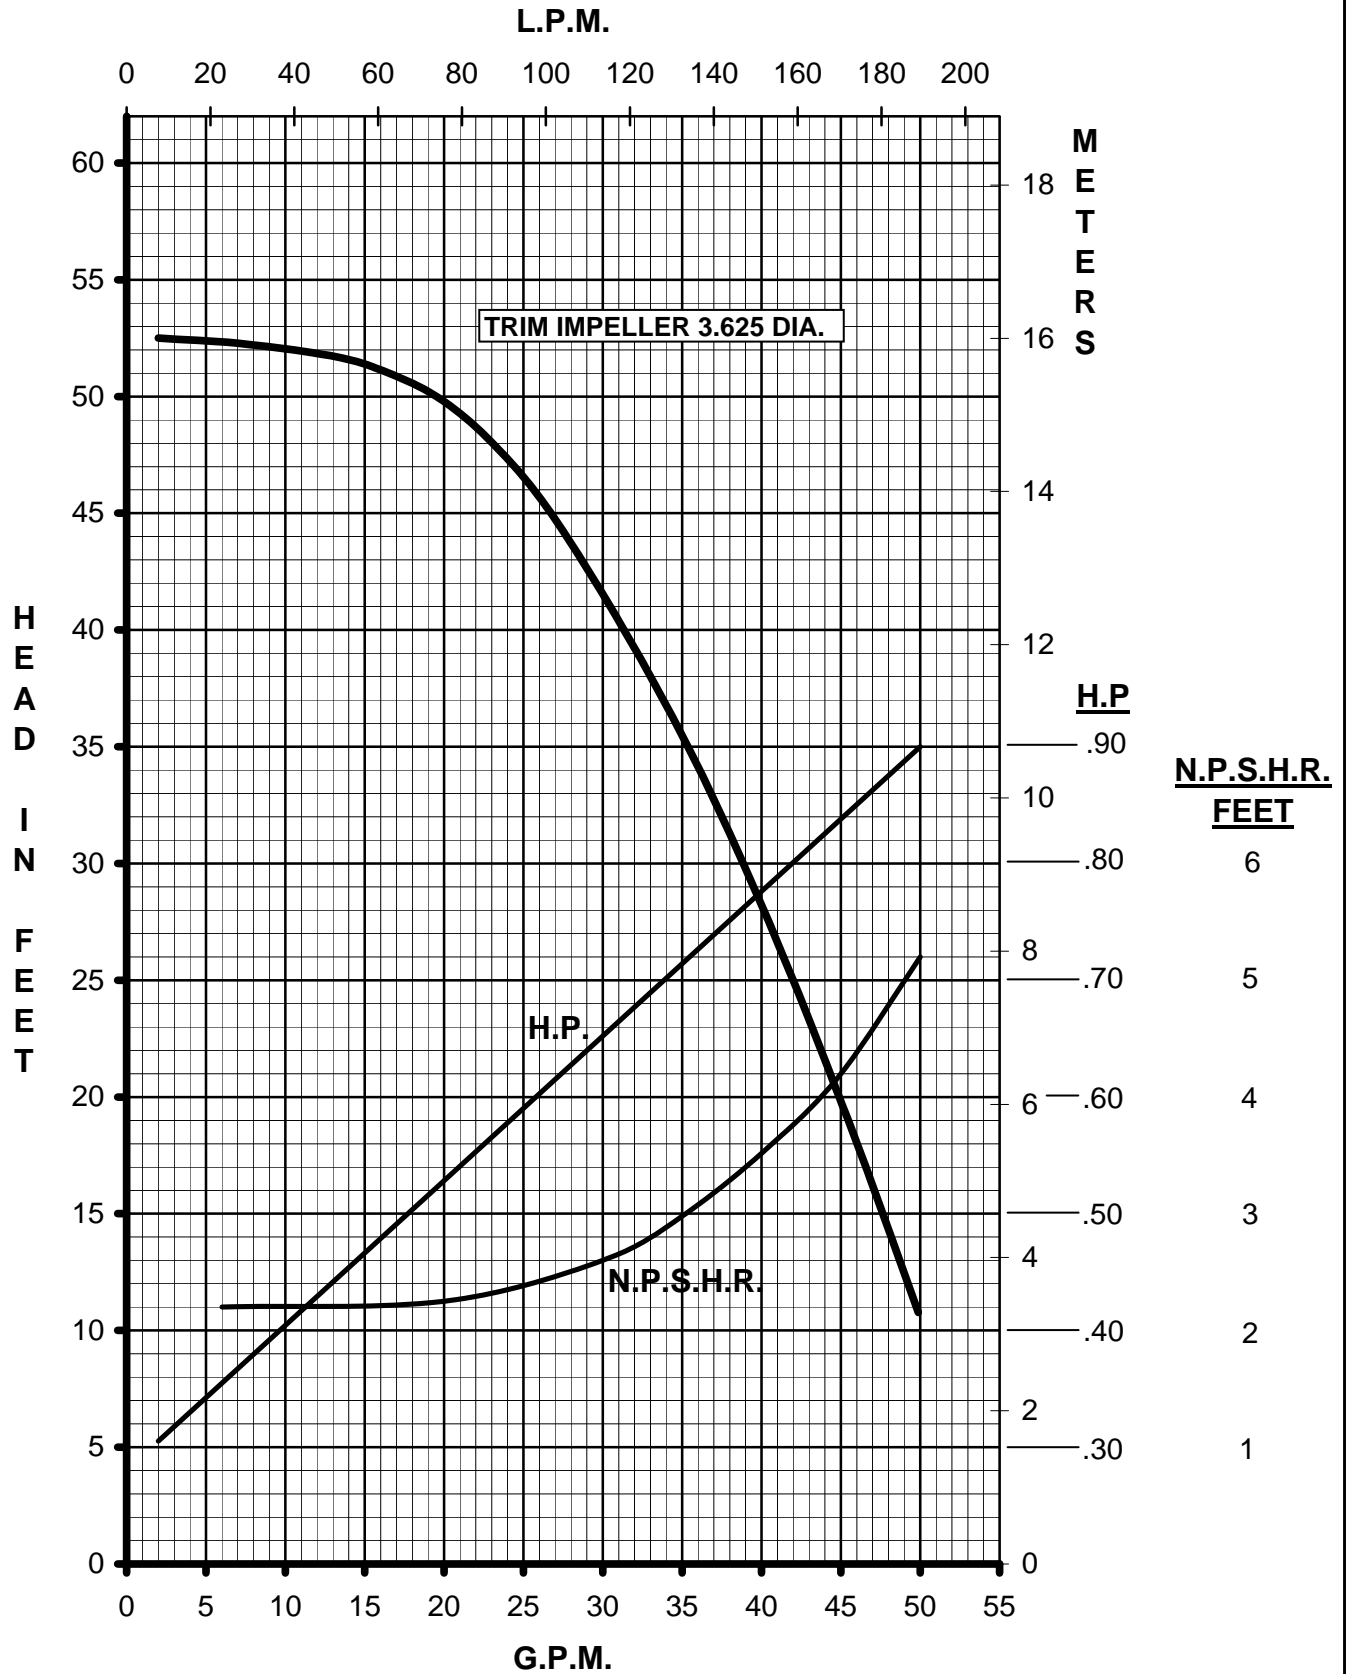

MARCH
PUMPS

TE-7R-MD, TE-7K-MD
TRIM IMPELLER 3.625 DIA.
1PH, 3PH 60HZ