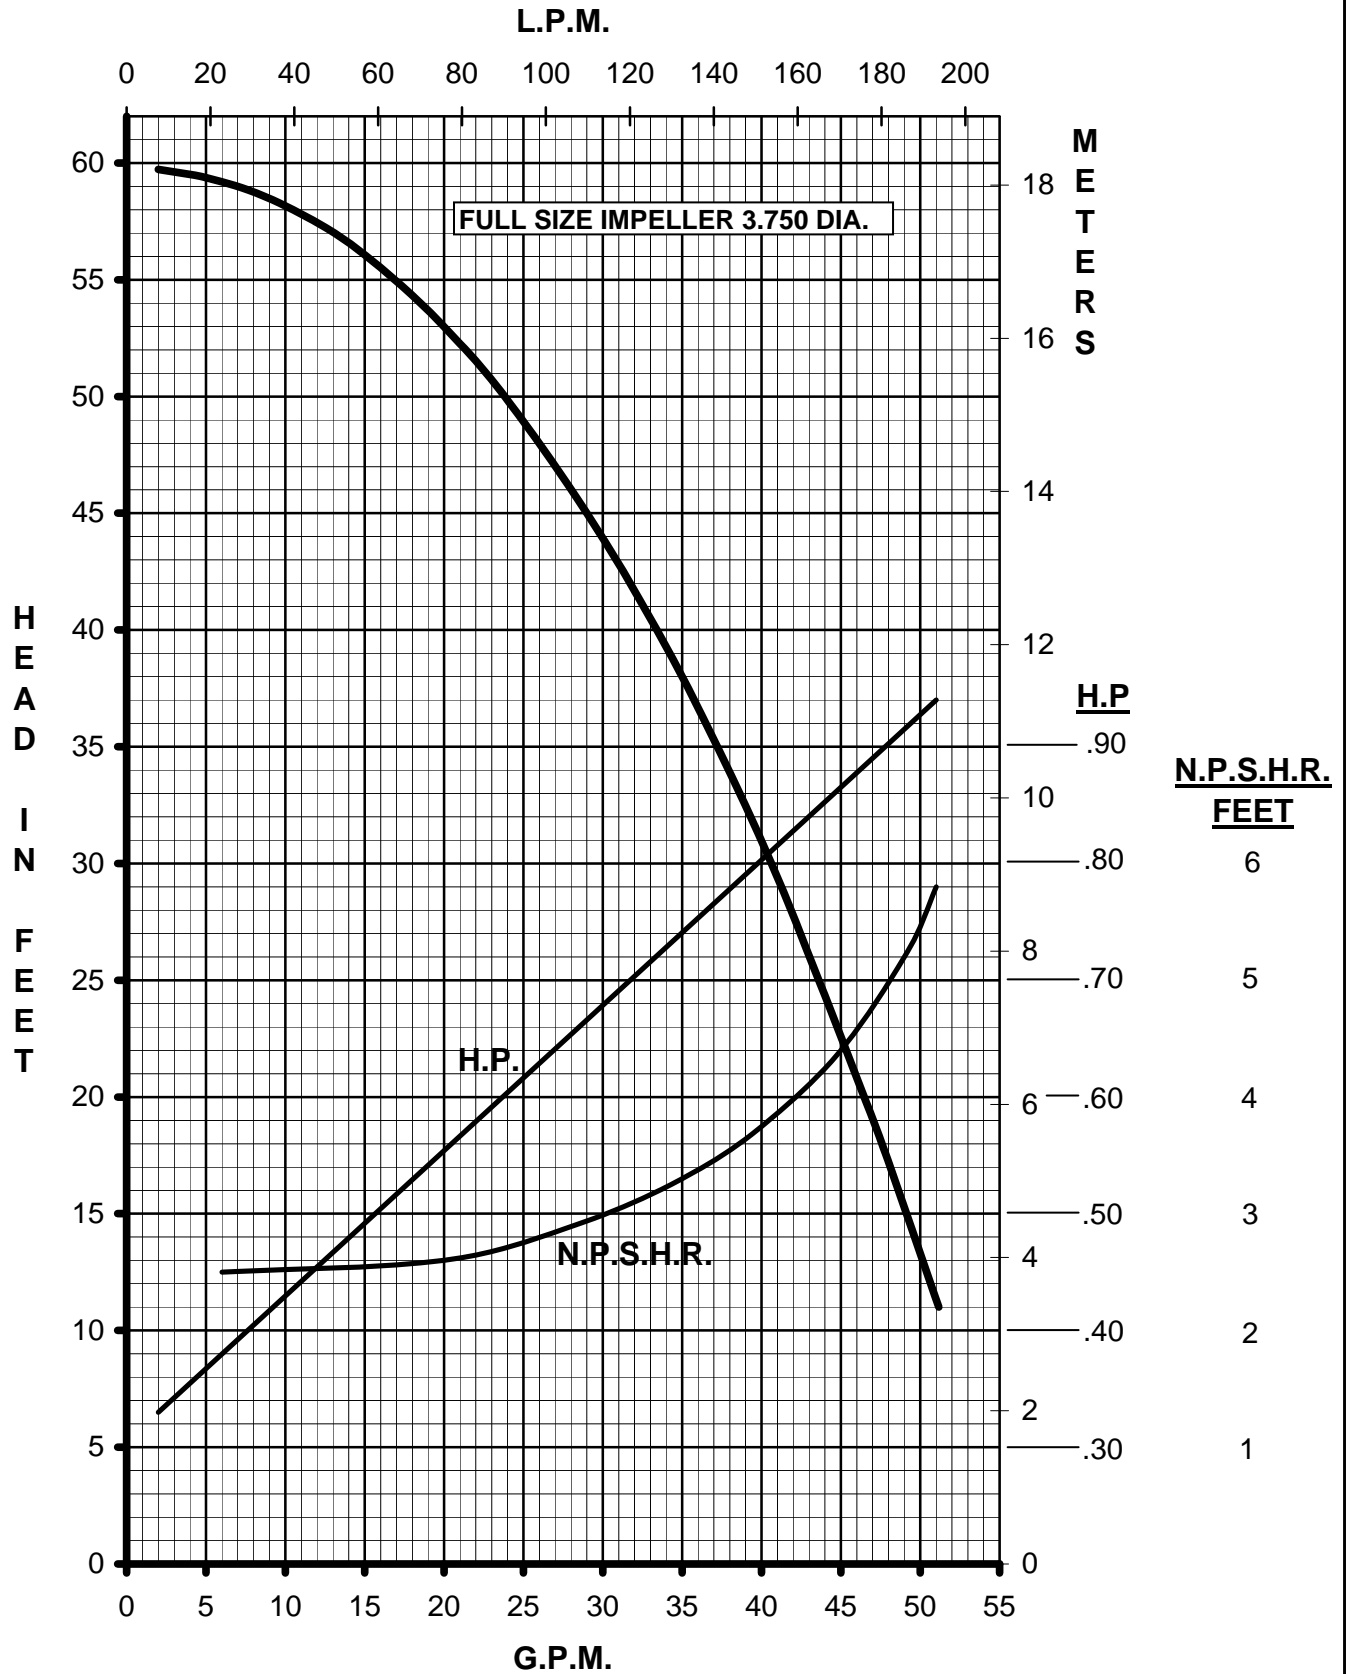

**MARCH
PUMPS**

TE-7R-MD, TE-7K-MD
FULL SIZE IMPELLER 3.750 DIA.
1PH, 3PH 60HZ