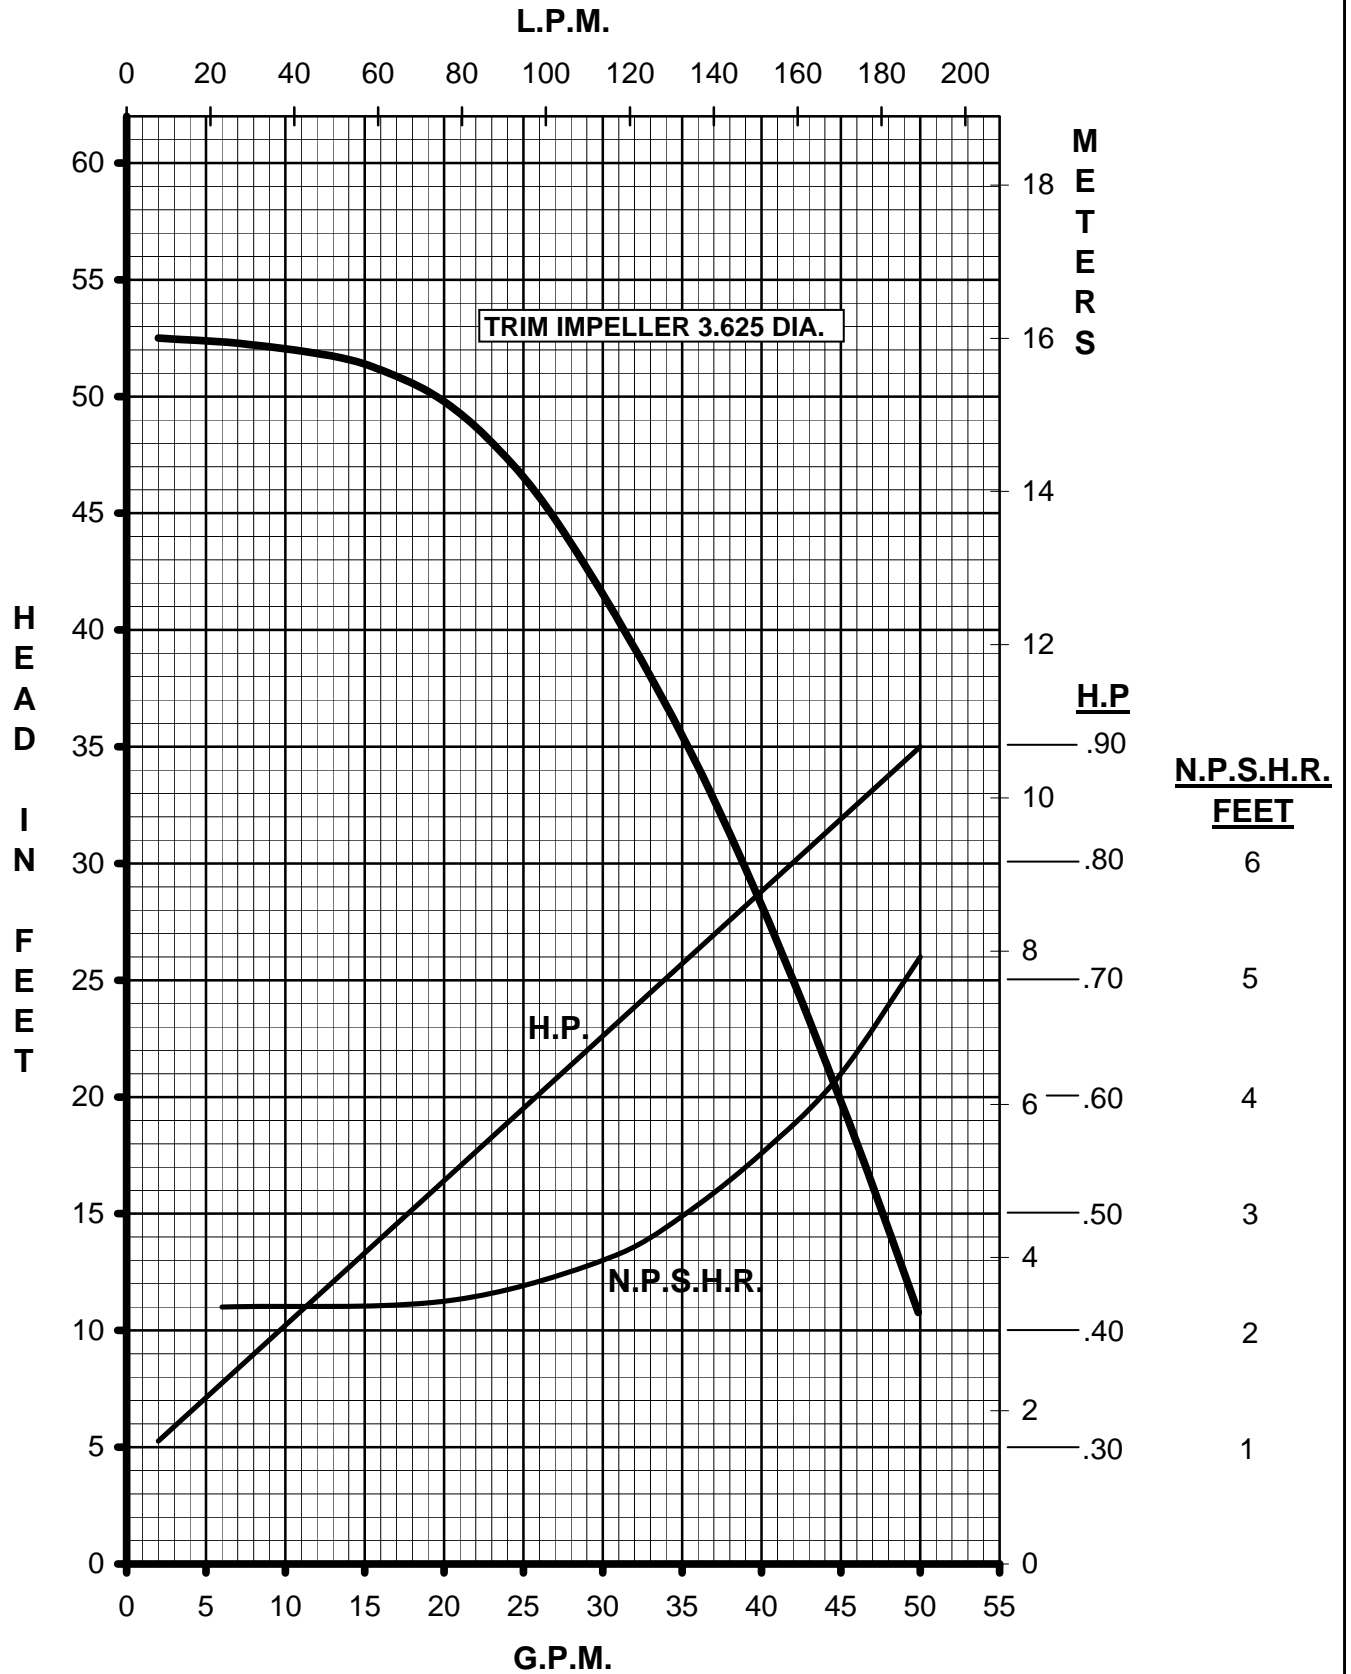

MARCH PUMPS

TE-7R-MD, TE-7K-MD
1PH, 3PH 60HZ

MARCH PUMPS

TE-7R-MD, TE-7K-MD
FULL SIZE IMPELLER 3.750 DIA.
1PH, 3PH 60HZ

MARCH PUMPS

TE-7R-MD, TE-7K-MD
TRIM IMPELLER 3.625 DIA.
1PH, 3PH 60HZ

MARCH PUMPS

TE-7R-MD, TE-7K-MD
TRIM IMPELLER 3.500 DIA.
1PH, 3PH 60HZ

MARCH
PUMPS

TE-7R-MD, TE-7K-MD
TRIM IMPELLER 3.375 DIA.
1PH, 3PH 60HZ

MARCH
PUMPS

TE-7R-MD, TE-7K-MD
TRIM IMPELLER 3.250 DIA.
1PH, 3PH 60HZ

MARCH PUMPS

TE-7R-MD, TE-7K-MD
TRIM IMPELLER 3.125 DIA.
1PH, 3PH 60HZ

MARCH PUMPS

TE-7R-MD, TE-7K-MD
TRIM IMPELLER 3.000 DIA.
1PH, 3PH 60HZ

MARCH PUMPS

TE-7R-MD, TE-7K-MD
TRIM IMPELLER 2.875 DIA.
1PH, 3PH 60HZ