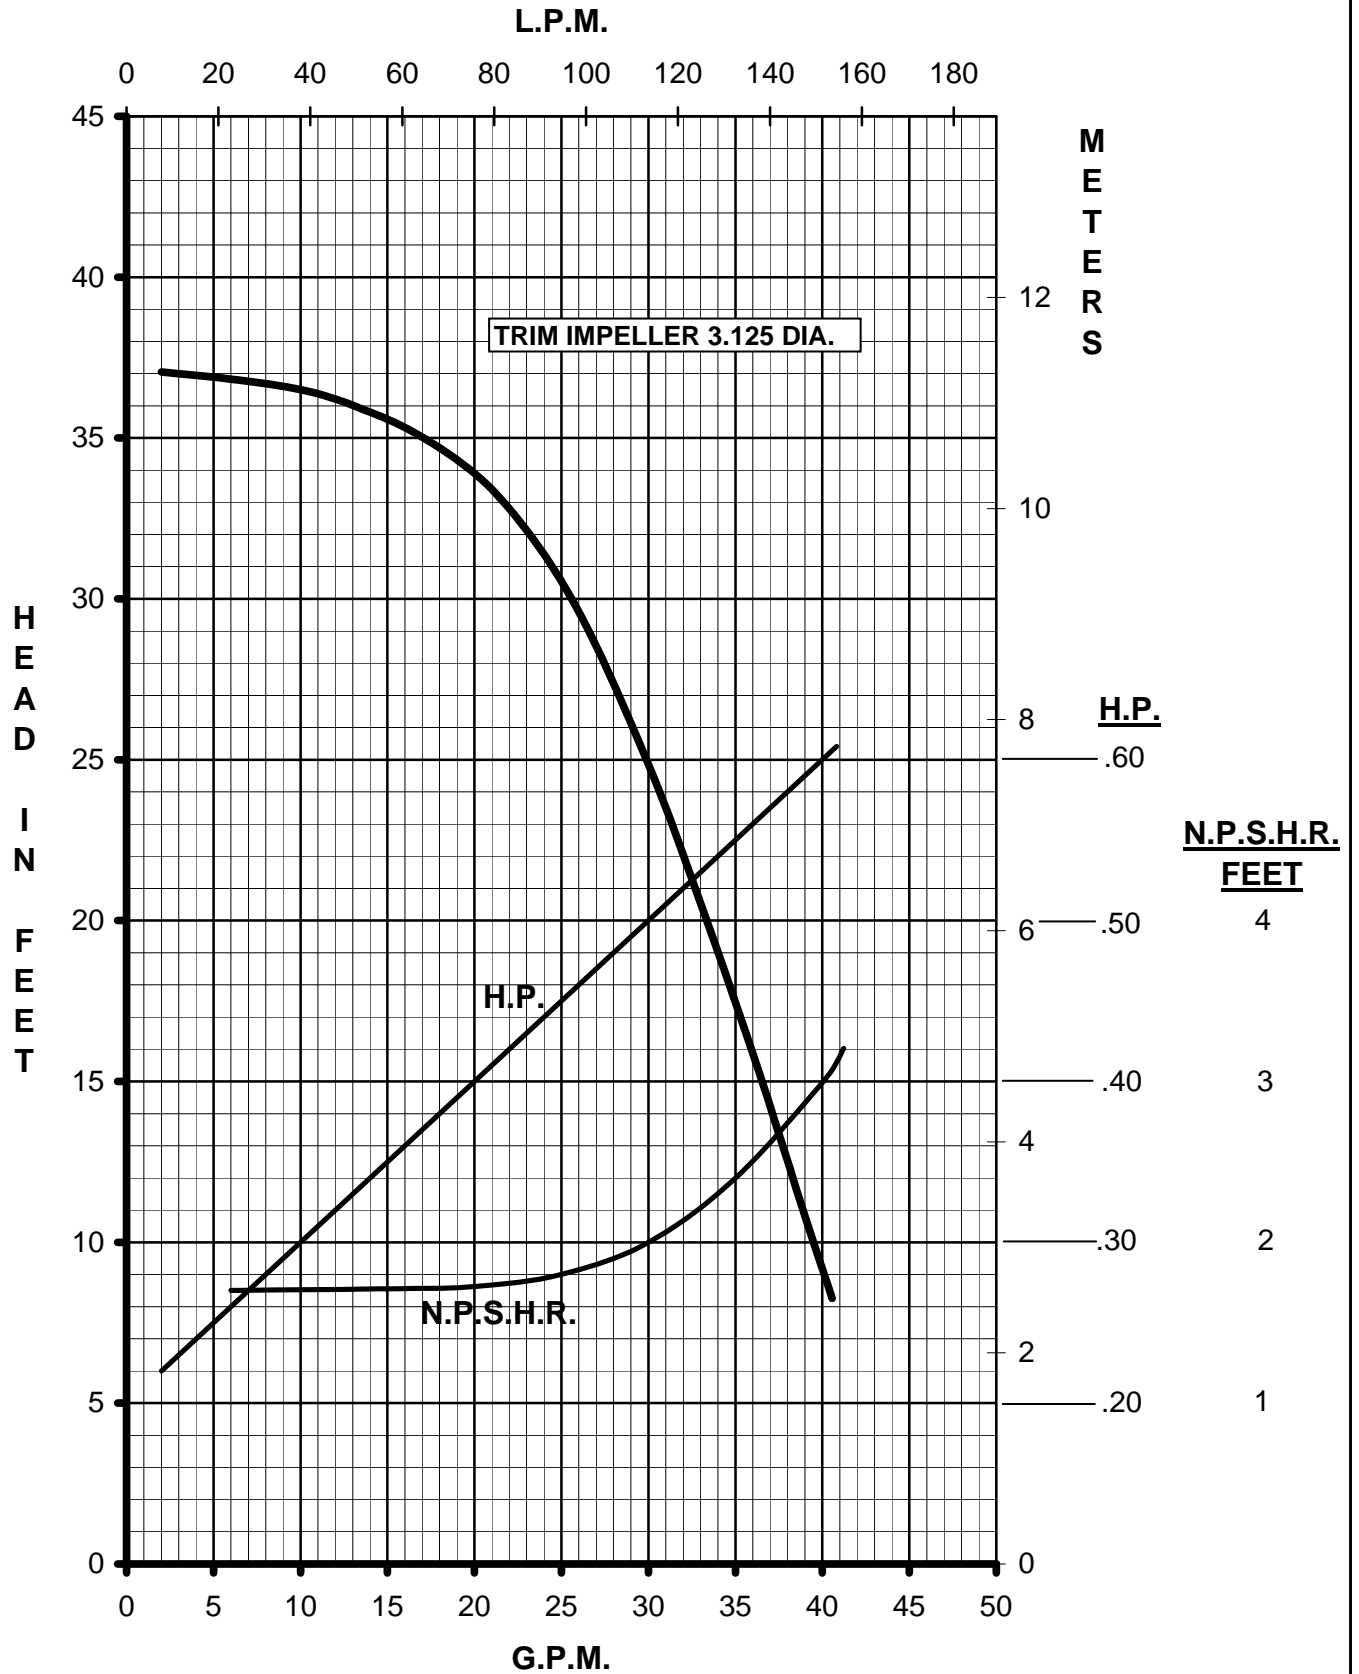

**MARCH
PUMPS**

TE-7R-MD, TE-7K-MD
TRIM IMPELLER 3.125 DIA.
1PH, 3PH 60HZ