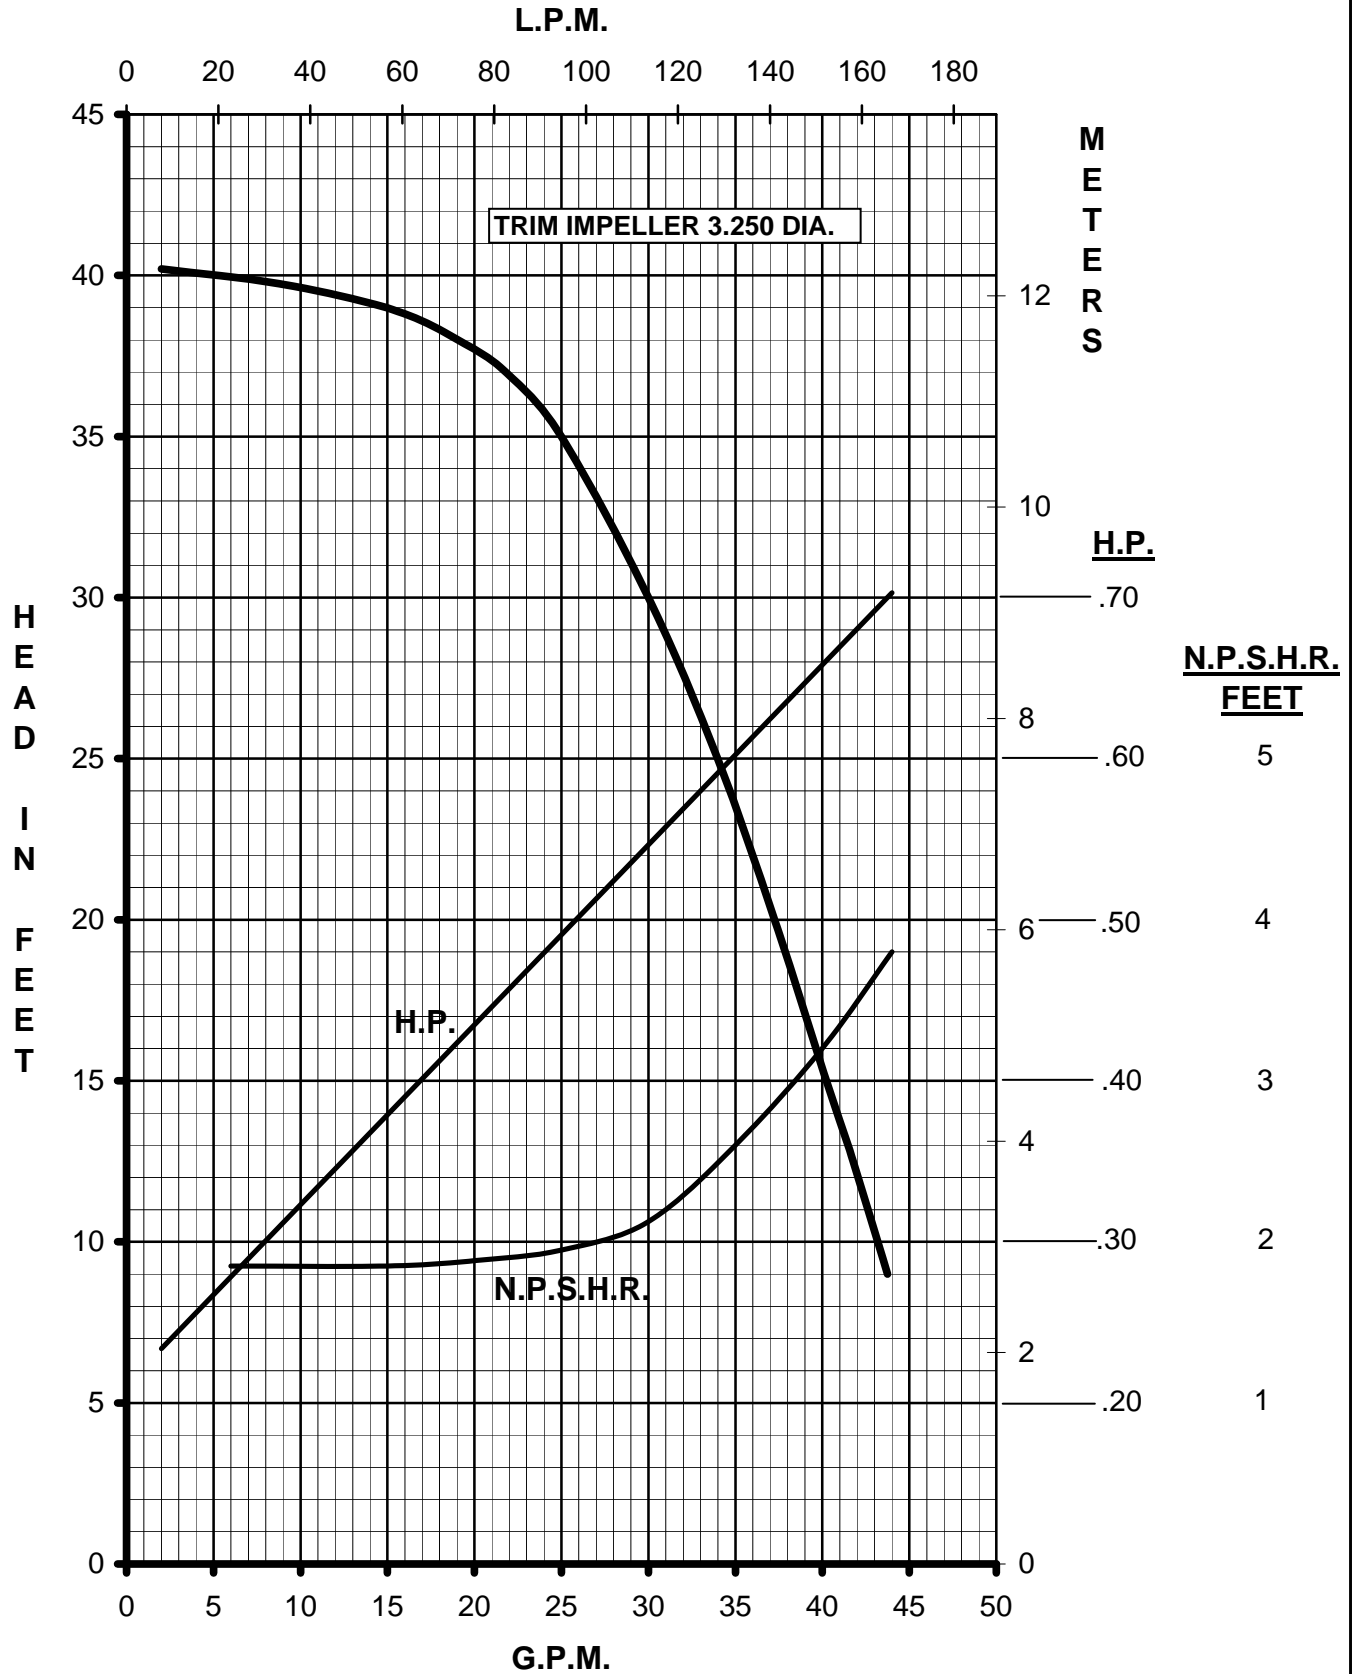

MARCH PUMPS

TE-7R-MD, TE-7K-MD
1PH, 3PH 60HZ

MARCH PUMPS

TE-7R-MD, TE-7K-MD
FULL SIZE IMPELLER 3.750 DIA.
1PH, 3PH 60HZ

MARCH PUMPS

TE-7R-MD, TE-7K-MD
TRIM IMPELLER 3.625 DIA.
1PH, 3PH 60HZ

MARCH PUMPS

TE-7R-MD, TE-7K-MD
TRIM IMPELLER 3.500 DIA.
1PH, 3PH 60HZ

MARCH
PUMPS

TE-7R-MD, TE-7K-MD
TRIM IMPELLER 3.375 DIA.
1PH, 3PH 60HZ

MARCH
PUMPS

TE-7R-MD, TE-7K-MD
TRIM IMPELLER 3.250 DIA.
1PH, 3PH 60HZ

MARCH PUMPS

TE-7R-MD, TE-7K-MD
TRIM IMPELLER 3.125 DIA.
1PH, 3PH 60HZ

MARCH PUMPS

TE-7R-MD, TE-7K-MD
TRIM IMPELLER 3.000 DIA.
1PH, 3PH 60HZ

MARCH PUMPS

TE-7R-MD, TE-7K-MD
TRIM IMPELLER 2.875 DIA.
1PH, 3PH 60HZ