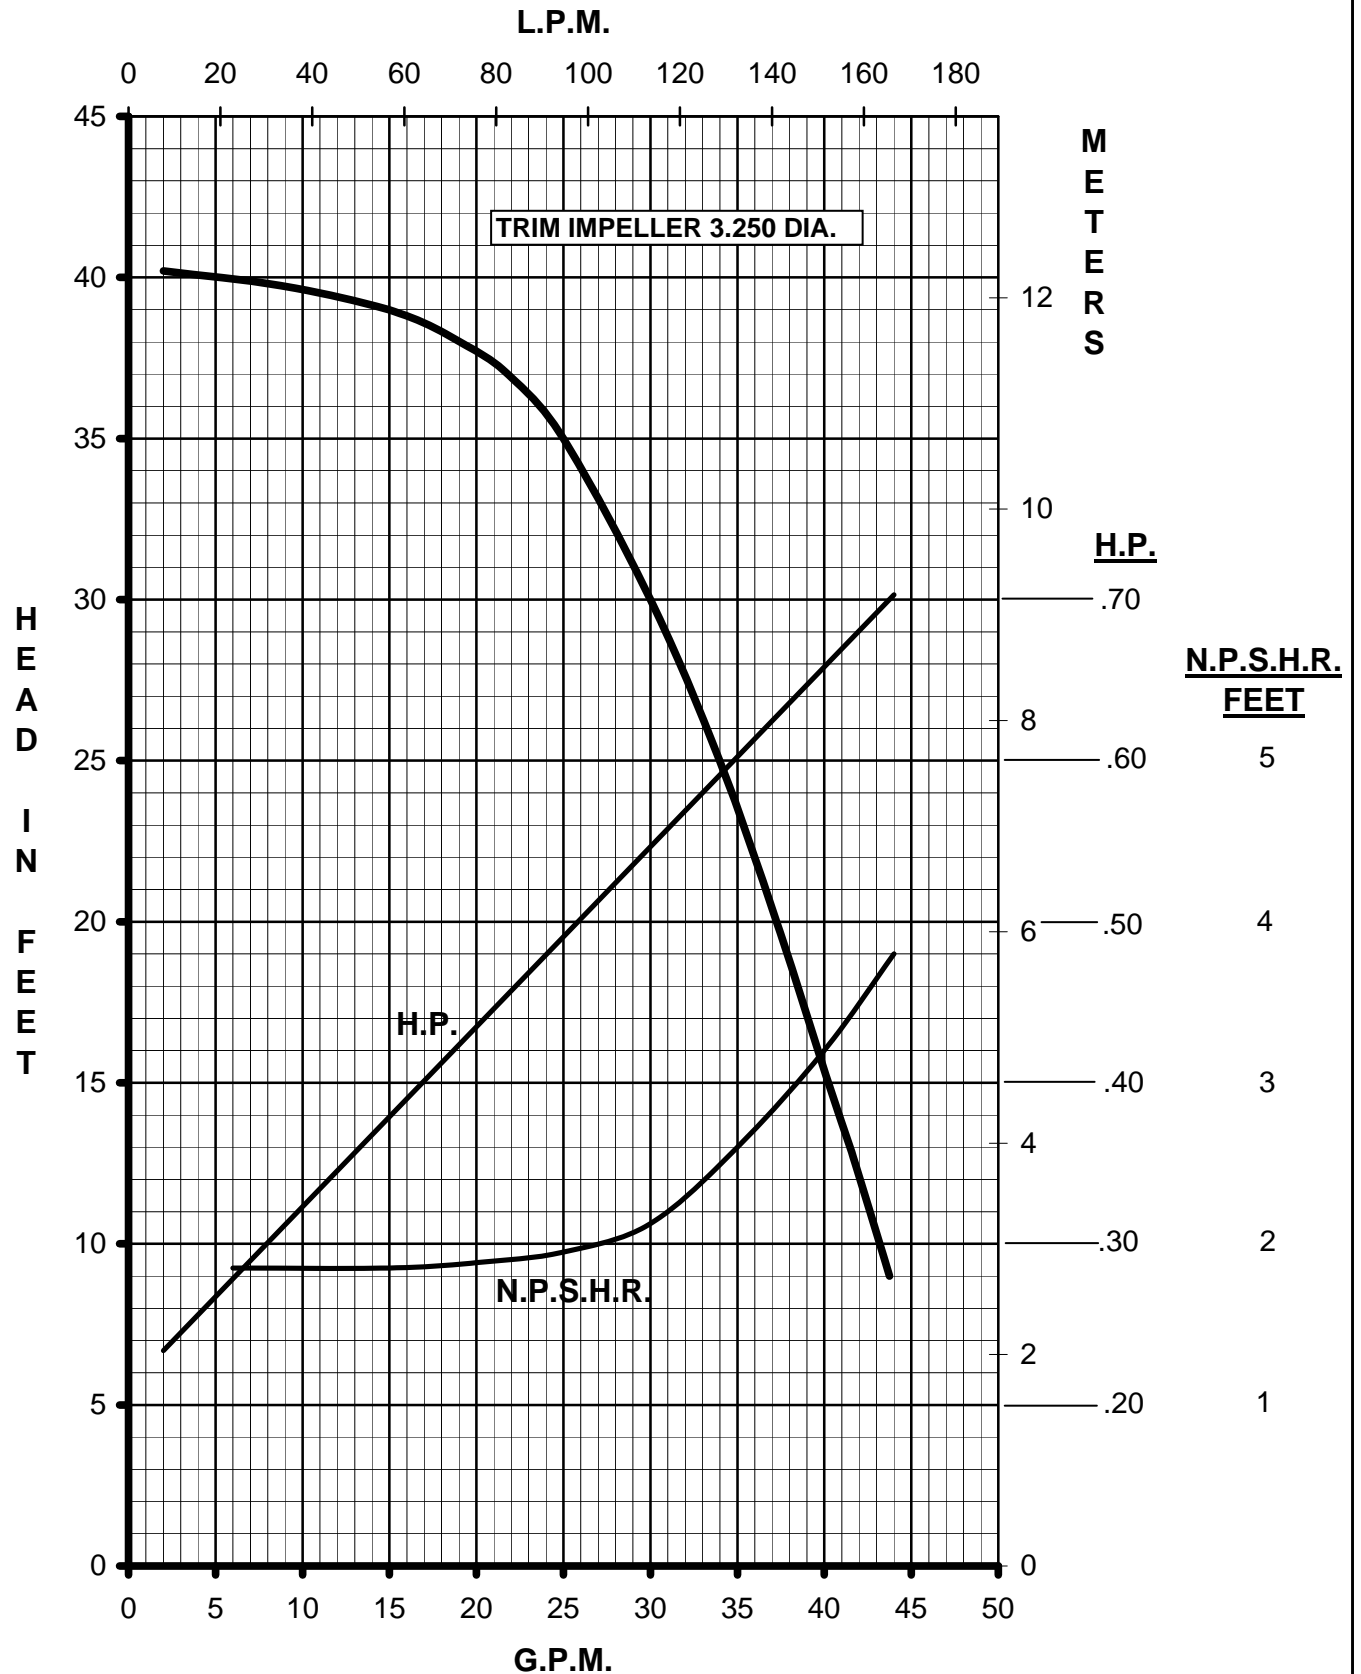

**MARCH
PUMPS**

TE-7R-MD, TE-7K-MD
TRIM IMPELLER 3.250 DIA.
1PH, 3PH 60HZ