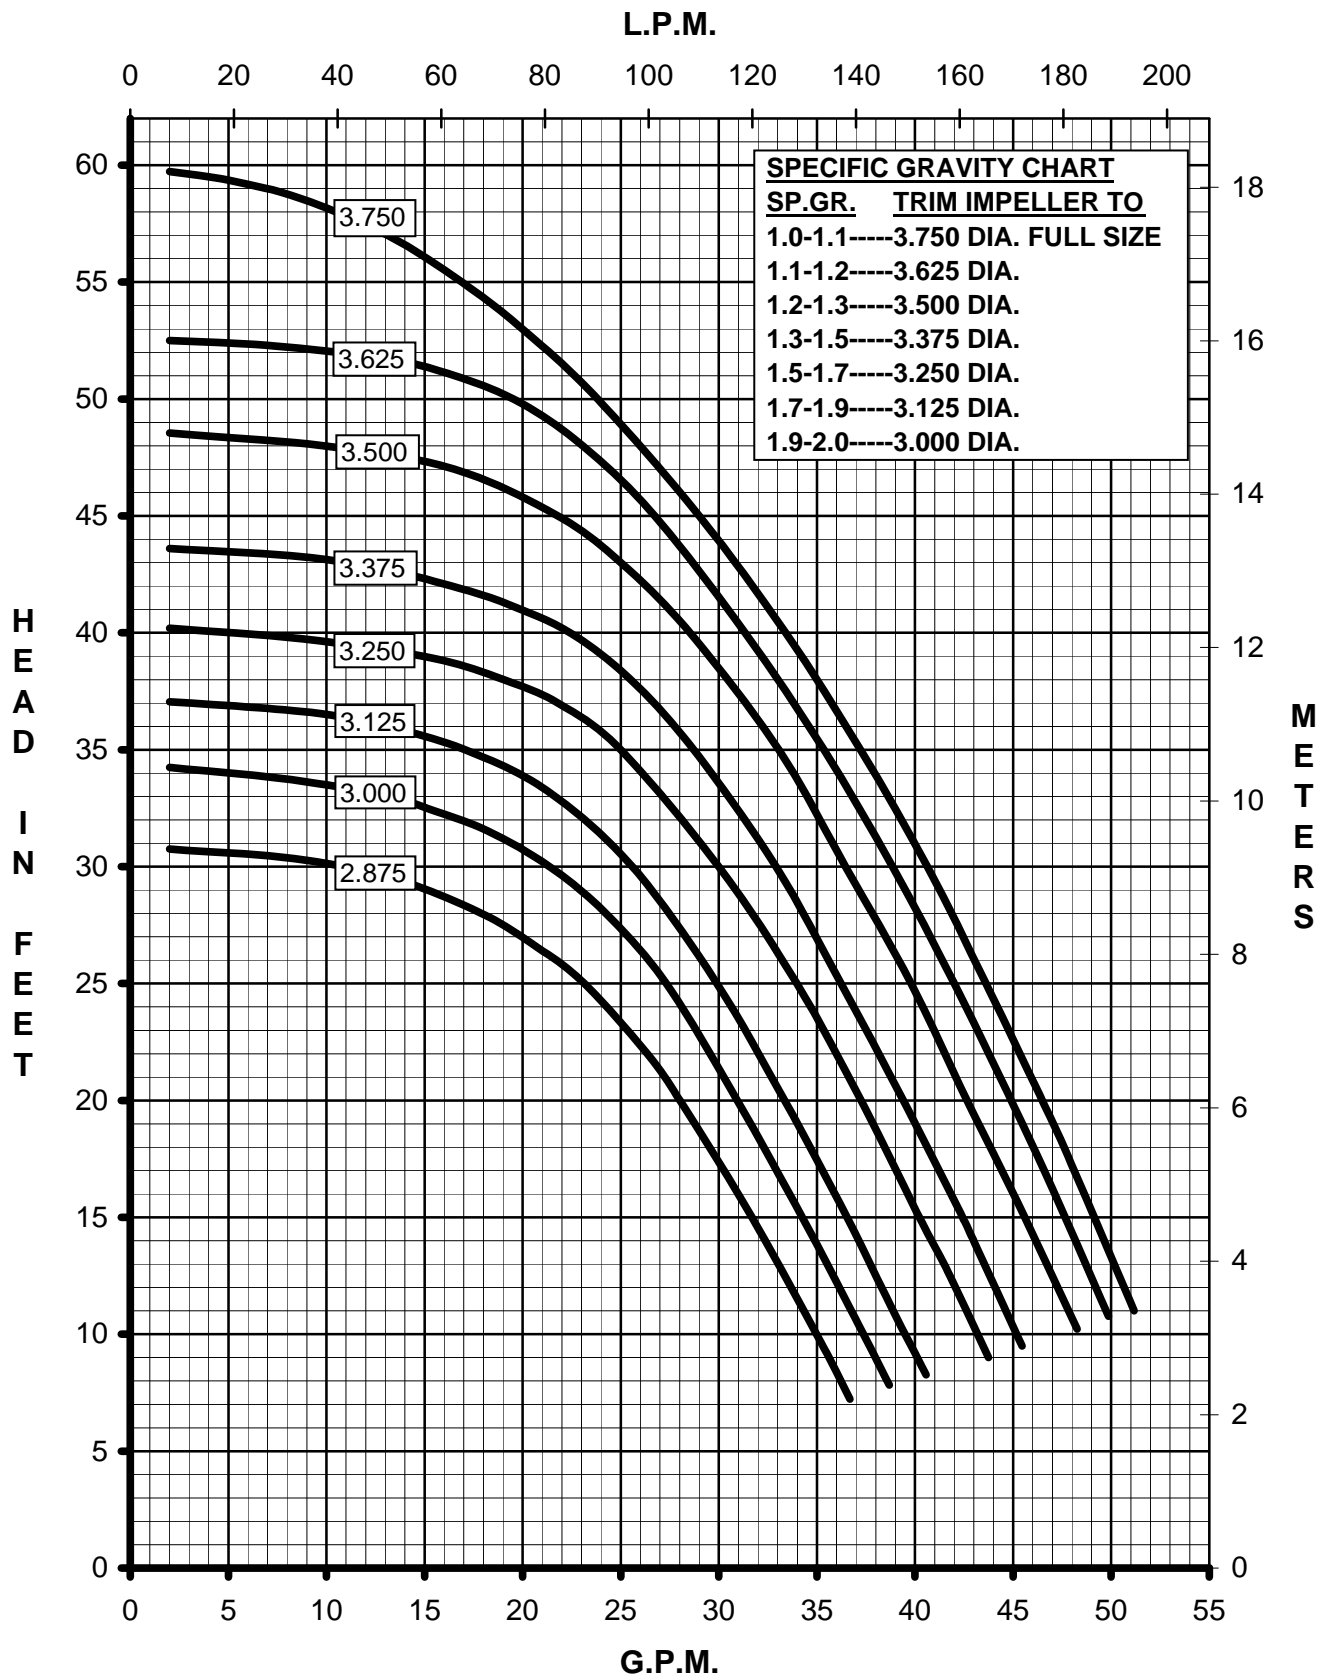

**MARCH
PUMPS**

TE-7R-MD, TE-7K-MD
1PH, 3PH 60HZ