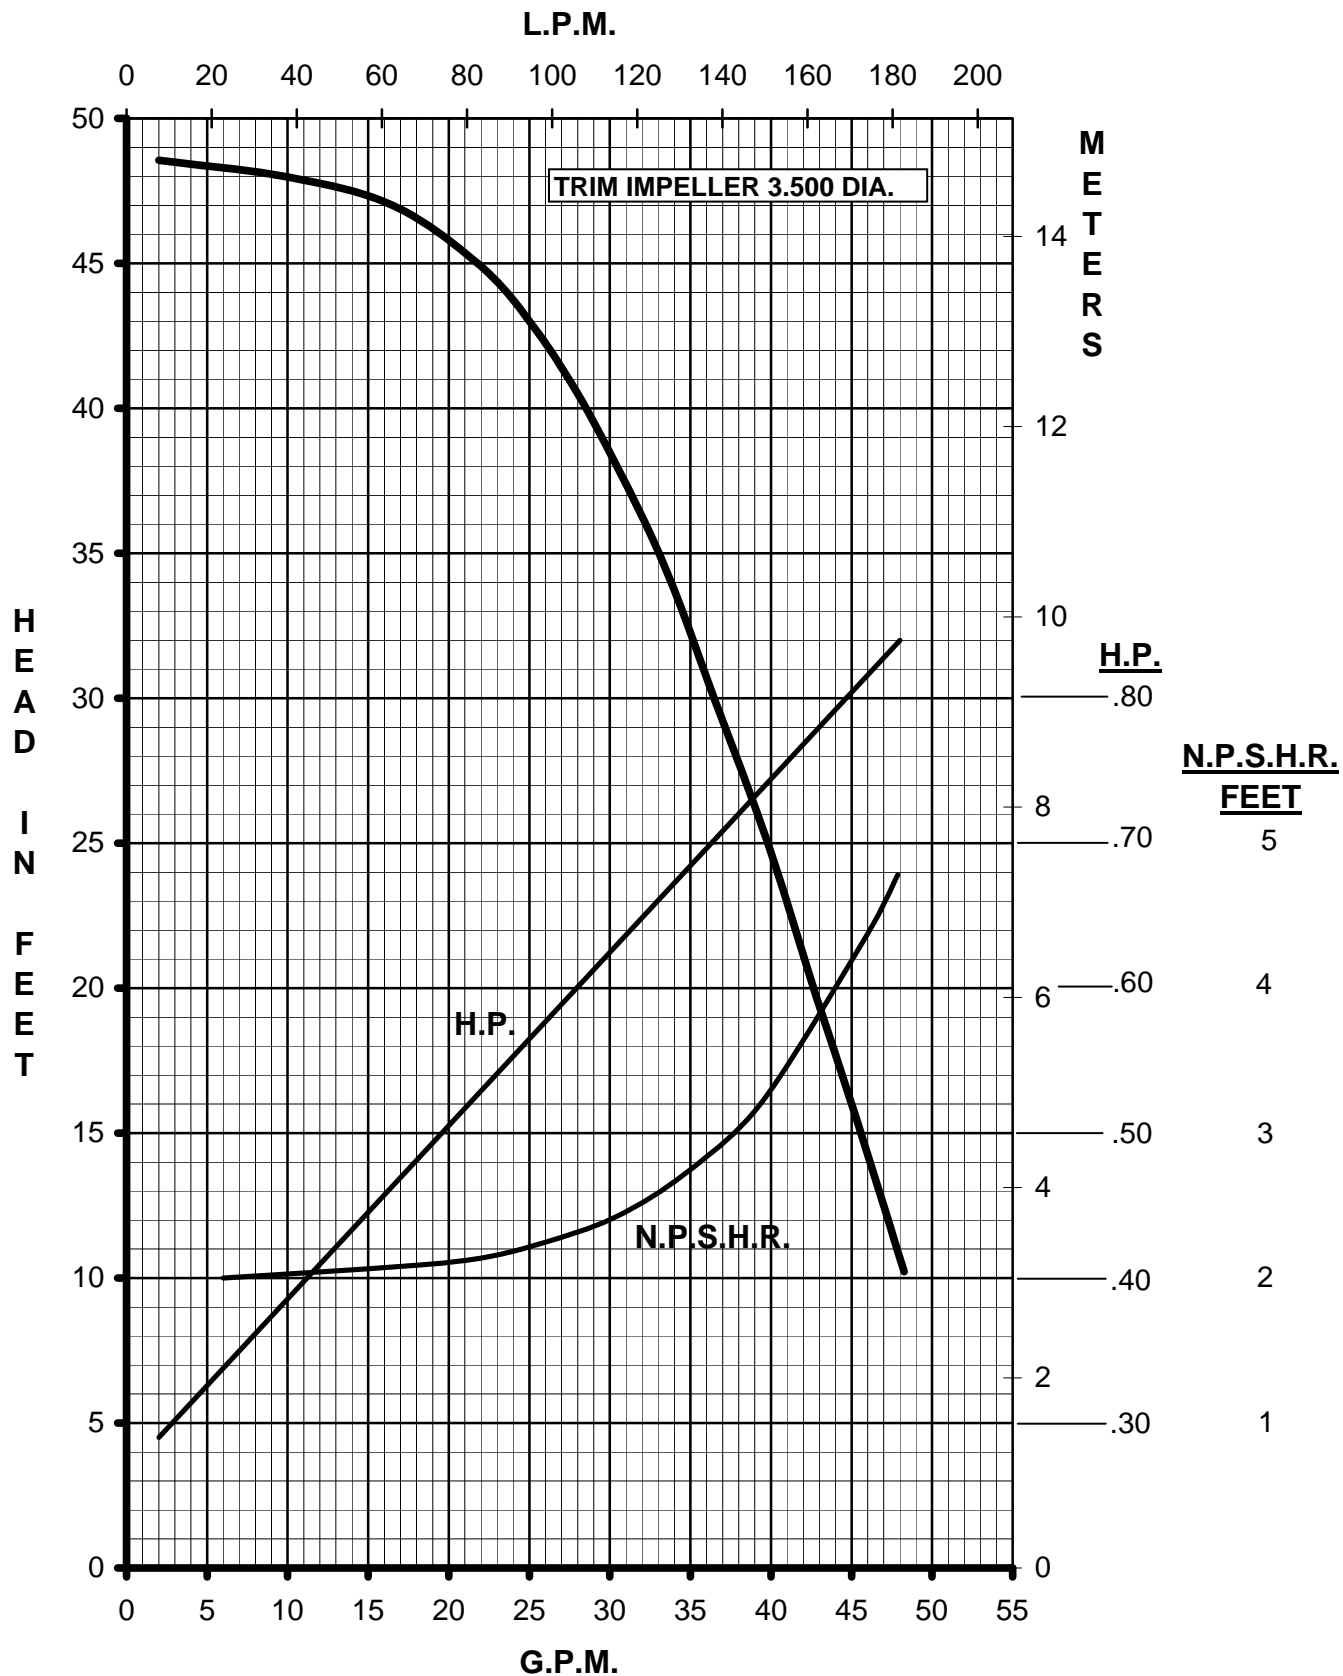

**MARCH
PUMPS**

TE-7R-MD, TE-7K-MD
TRIM IMPELLER 3.500 DIA.
1PH, 3PH 60HZ