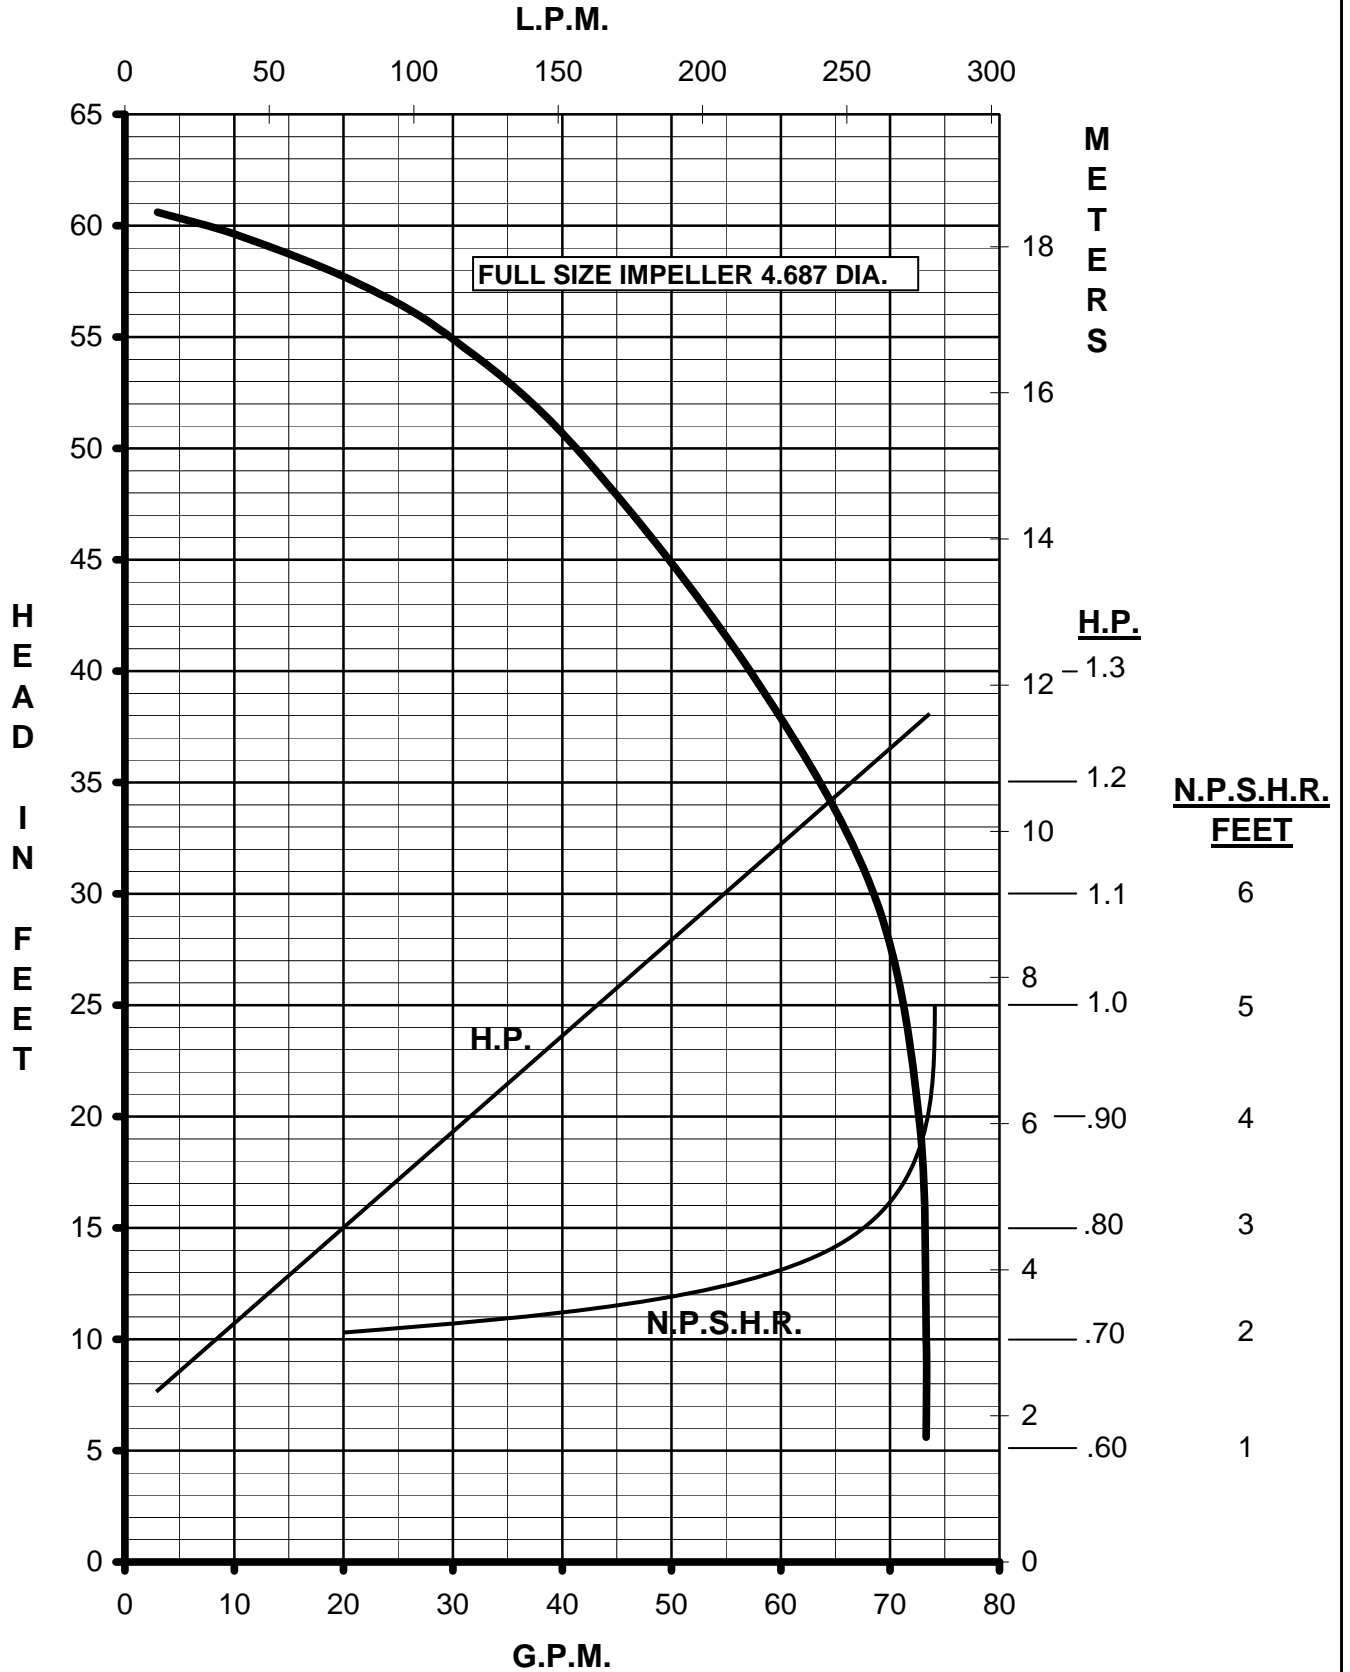

MARCH PUMPS

TE-7.5K-MD, TE-7.5P-MD 3PH 50HZ

MARCH PUMPS

TE-7.5K-MD, TE-7.5P-MD
FULL SIZE IMPELLER 4.687 DIA.
3PH 50HZ

MARCH PUMPS

TE-7.5K-MD, TE-7.5P-MD
TRIM IMPELLER 4.437 DIA.
3PH 50HZ

MARCH PUMPS

TE-7.5K-MD, TE-7.5P-MD
TRIM IMPELLER 4.187 DIA.
3PH 50HZ

MARCH PUMPS

TE-7.5K-MD, TE-7.5P-MD
TRIM IMPELLER 3.937 DIA.
3PH 50HZ

MARCH PUMPS

TE-7.5K-MD, TE-7.5P-MD
TRIM IMPELLER 3.687 DIA.
3PH 50HZ

MARCH PUMPS

TE-7.5K-MD, TE-7.5P-MD
TRIM IMPELLER 3.437 DIA.
3PH 50HZ