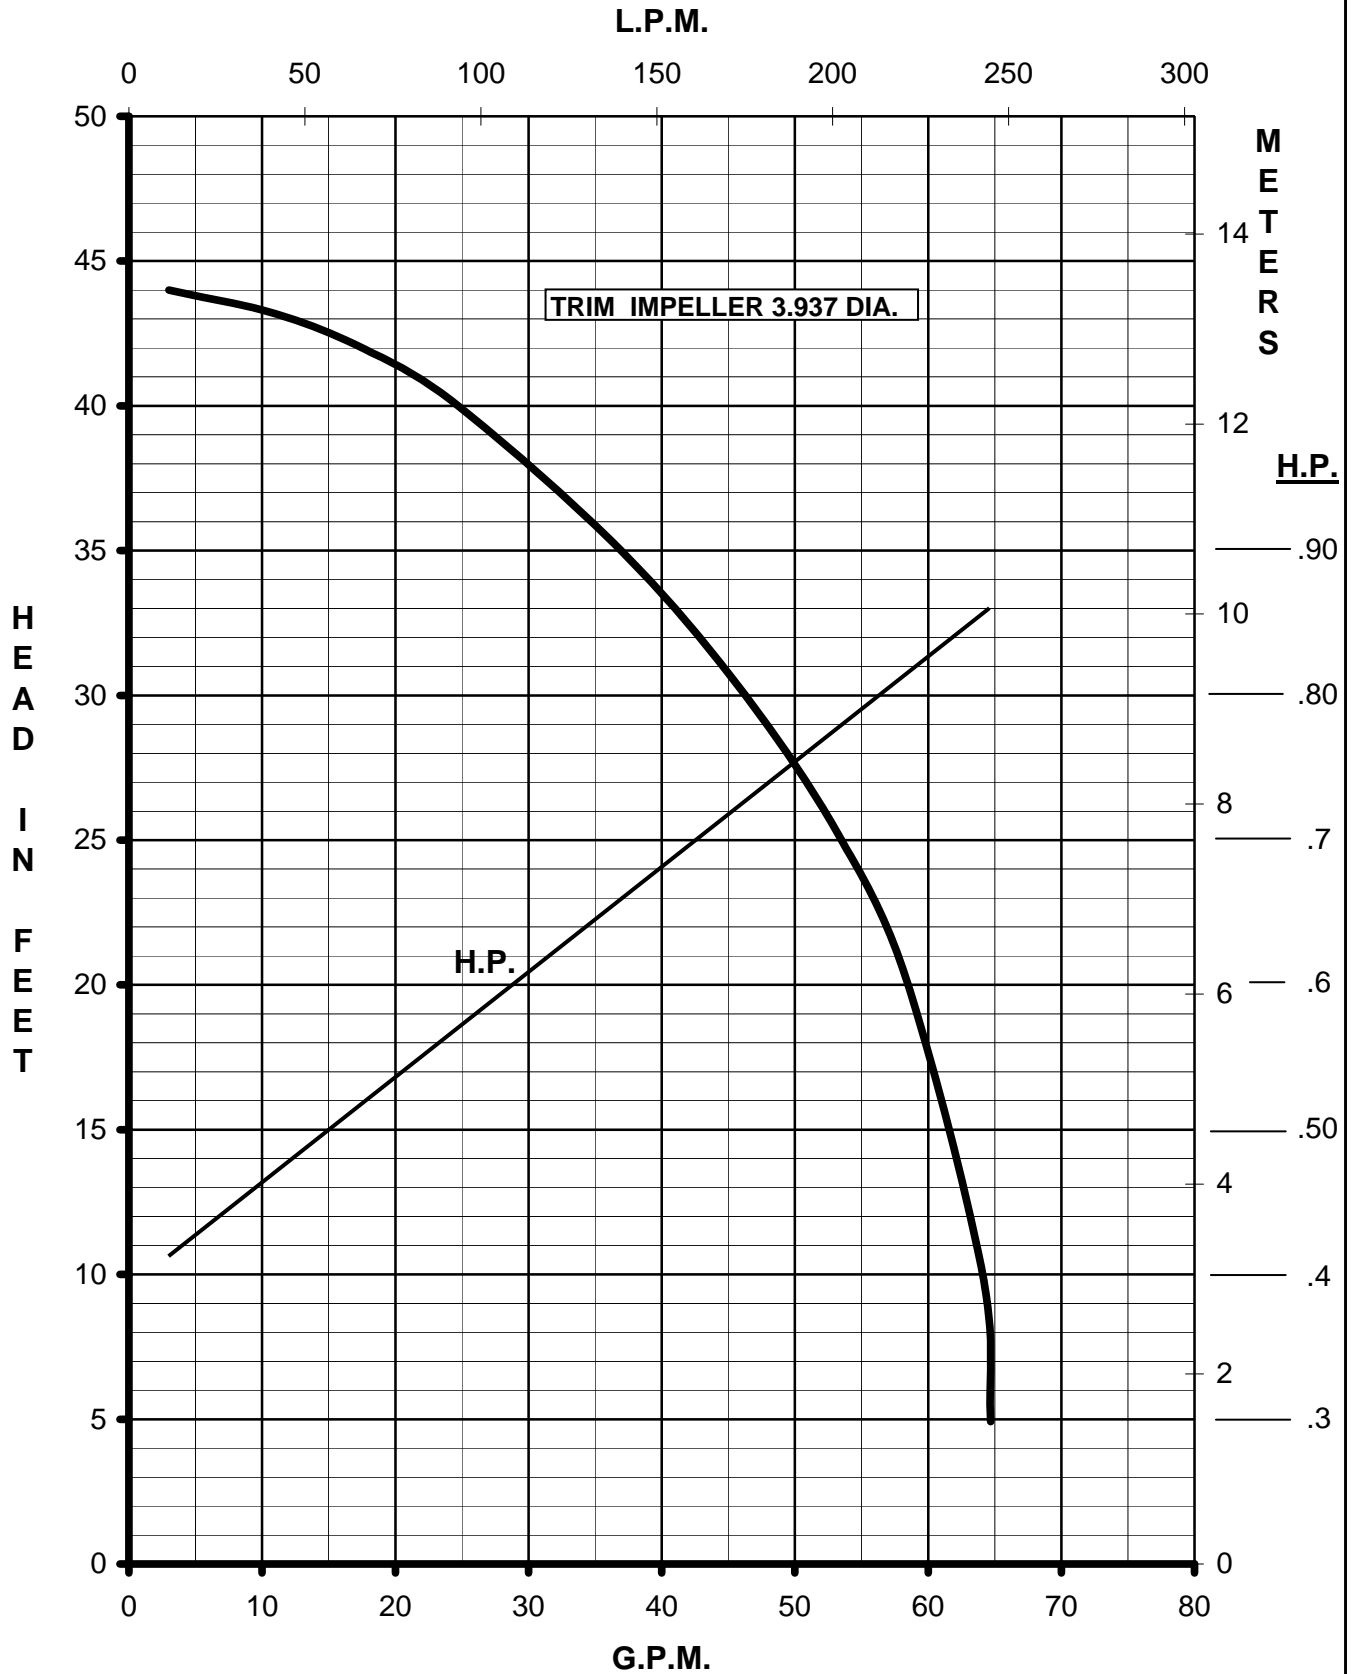

MARCH PUMPS

TE-7.5K-MD, TE-7.5P-MD 3PH 50HZ

MARCH PUMPS

TE-7.5K-MD, TE-7.5P-MD
FULL SIZE IMPELLER 4.687 DIA.
3PH 50HZ

MARCH PUMPS

TE-7.5K-MD, TE-7.5P-MD
TRIM IMPELLER 4.437 DIA.
3PH 50HZ

MARCH PUMPS

TE-7.5K-MD, TE-7.5P-MD
TRIM IMPELLER 4.187 DIA.
3PH 50HZ

MARCH PUMPS

TE-7.5K-MD, TE-7.5P-MD
TRIM IMPELLER 3.937 DIA.
3PH 50HZ

MARCH PUMPS

TE-7.5K-MD, TE-7.5P-MD
TRIM IMPELLER 3.687 DIA.
3PH 50HZ

MARCH PUMPS

TE-7.5K-MD, TE-7.5P-MD
TRIM IMPELLER 3.437 DIA.
3PH 50HZ