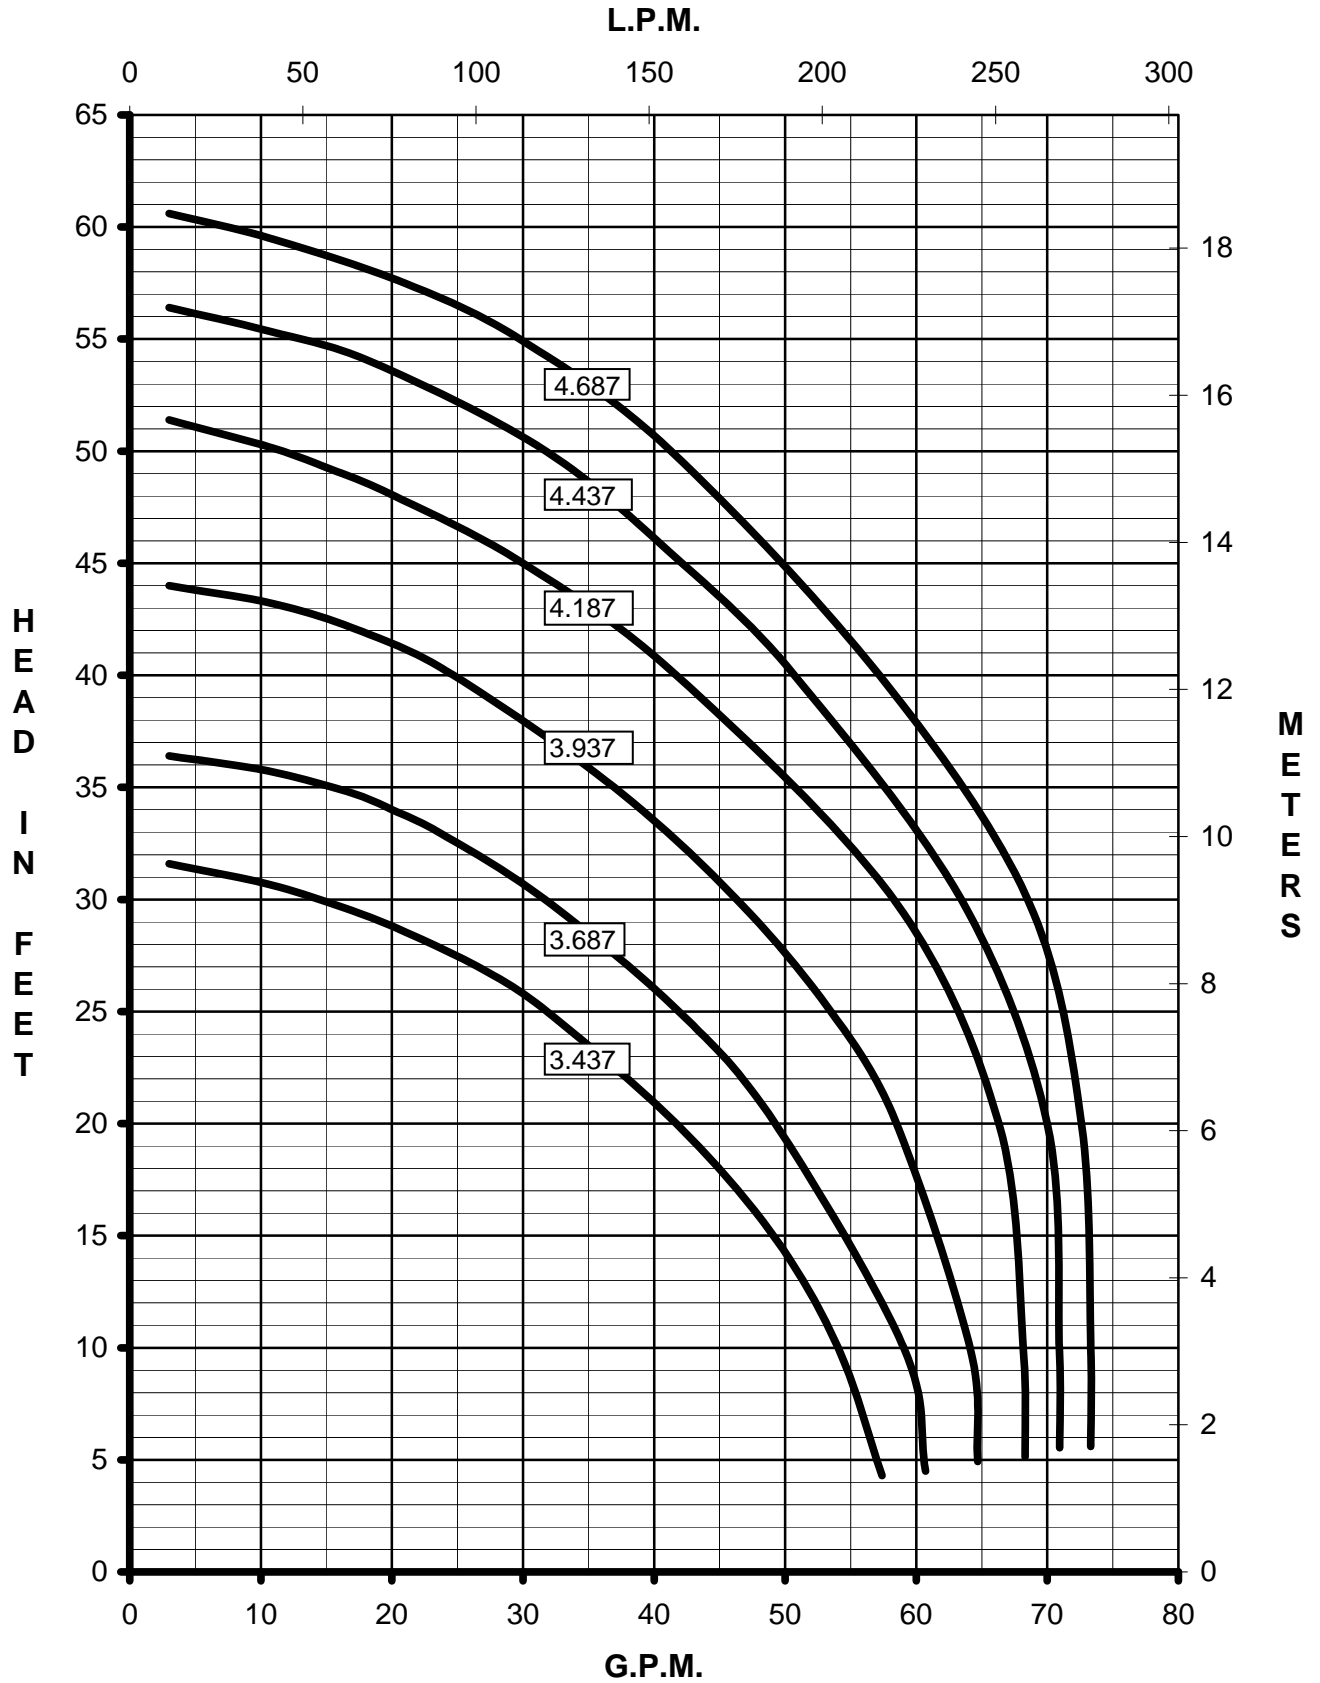

MARCH PUMPS

TE-7.5K-MD, TE-7.5P-MD 3PH 50HZ

MARCH PUMPS

TE-7.5K-MD, TE-7.5P-MD
FULL SIZE IMPELLER 4.687 DIA.
3PH 50HZ

MARCH PUMPS

TE-7.5K-MD, TE-7.5P-MD
TRIM IMPELLER 4.437 DIA.
3PH 50HZ

MARCH PUMPS

TE-7.5K-MD, TE-7.5P-MD
TRIM IMPELLER 4.187 DIA.
3PH 50HZ

MARCH PUMPS

TE-7.5K-MD, TE-7.5P-MD
TRIM IMPELLER 3.937 DIA.
3PH 50HZ

MARCH PUMPS

TE-7.5K-MD, TE-7.5P-MD
TRIM IMPELLER 3.687 DIA.
3PH 50HZ

MARCH PUMPS

TE-7.5K-MD, TE-7.5P-MD
TRIM IMPELLER 3.437 DIA.
3PH 50HZ