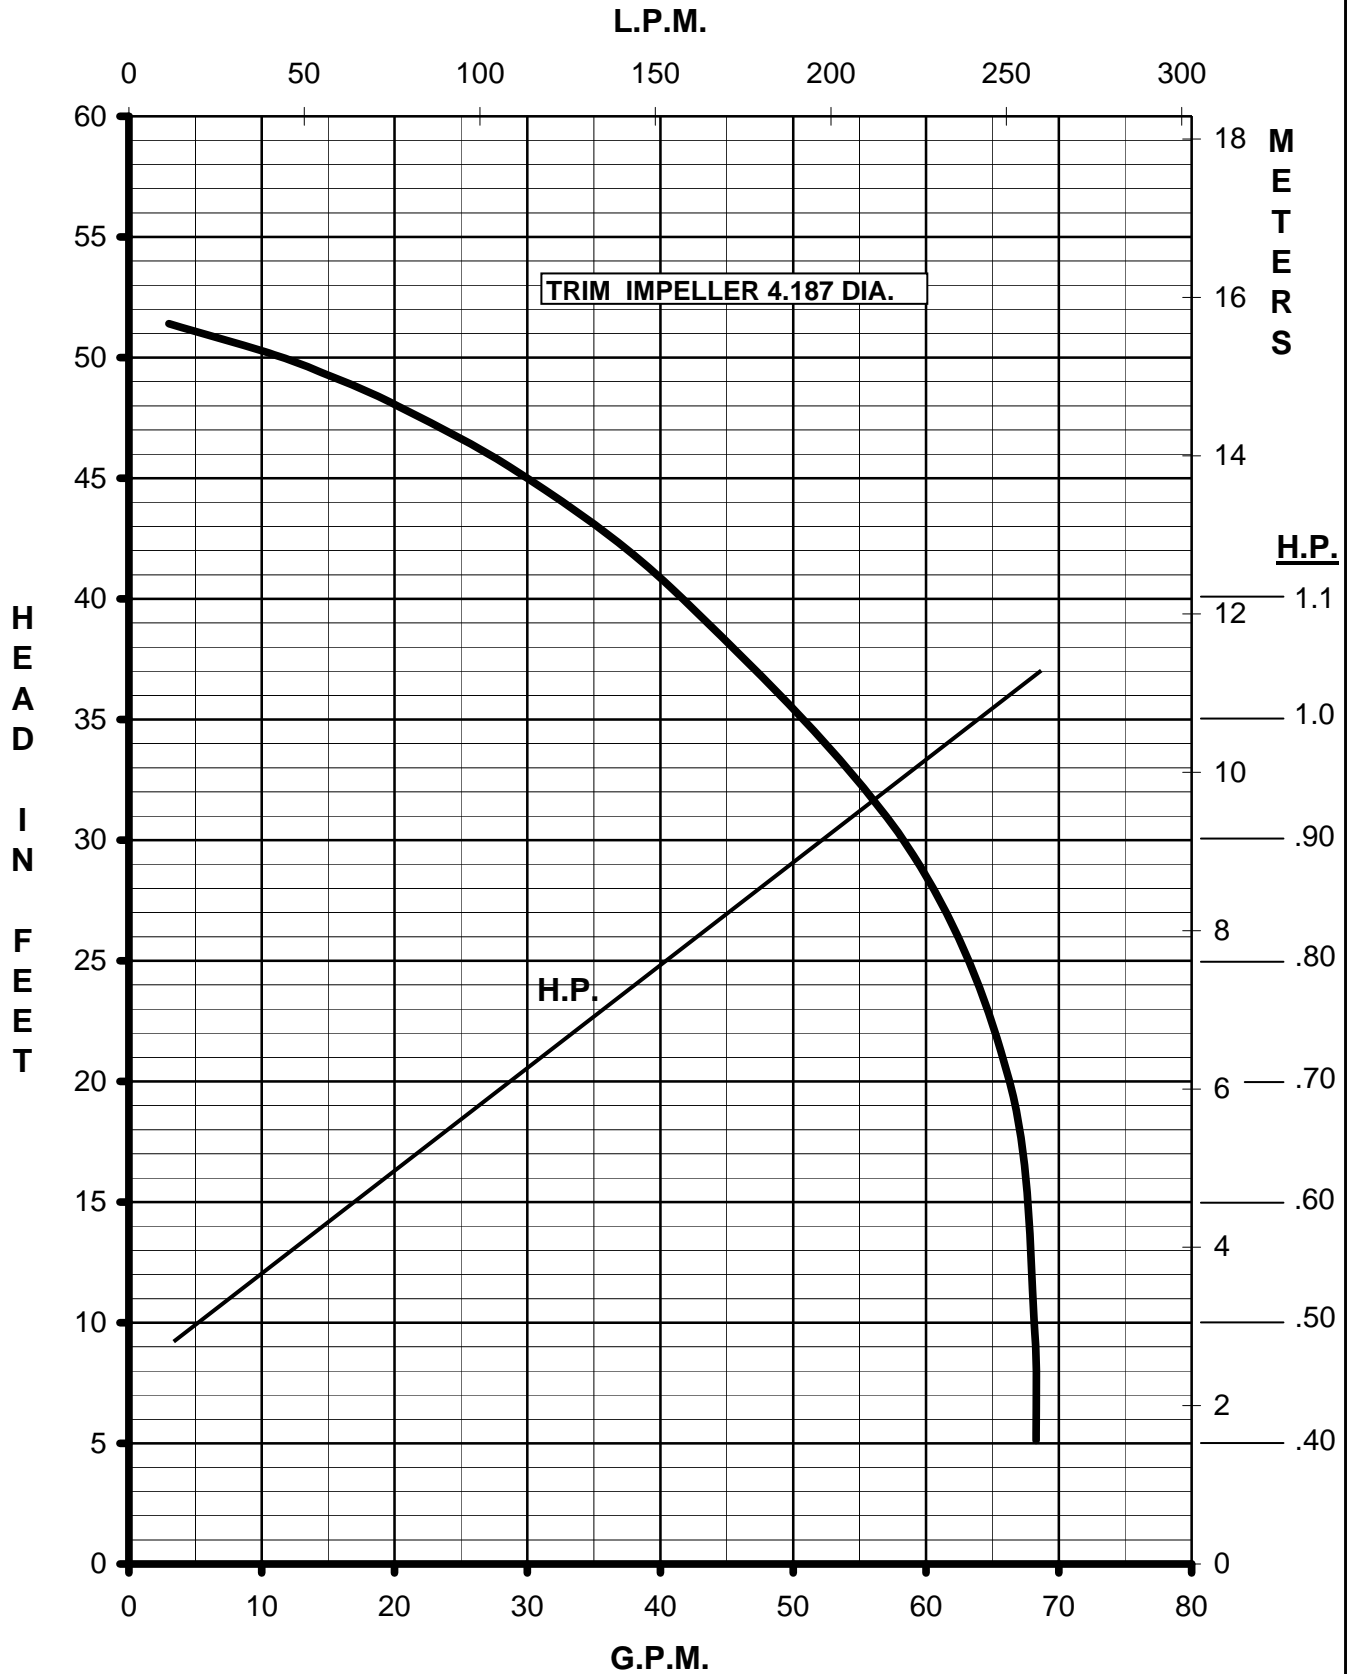

MARCH PUMPS

TE-7.5K-MD, TE-7.5P-MD 3PH 50HZ

MARCH PUMPS

TE-7.5K-MD, TE-7.5P-MD
FULL SIZE IMPELLER 4.687 DIA.
3PH 50HZ

MARCH PUMPS

TE-7.5K-MD, TE-7.5P-MD
TRIM IMPELLER 4.437 DIA.
3PH 50HZ

MARCH PUMPS

TE-7.5K-MD, TE-7.5P-MD
TRIM IMPELLER 4.187 DIA.
3PH 50HZ

MARCH PUMPS

TE-7.5K-MD, TE-7.5P-MD
TRIM IMPELLER 3.937 DIA.
3PH 50HZ

MARCH PUMPS

TE-7.5K-MD, TE-7.5P-MD
TRIM IMPELLER 3.687 DIA.
3PH 50HZ

MARCH PUMPS

TE-7.5K-MD, TE-7.5P-MD
TRIM IMPELLER 3.437 DIA.
3PH 50HZ