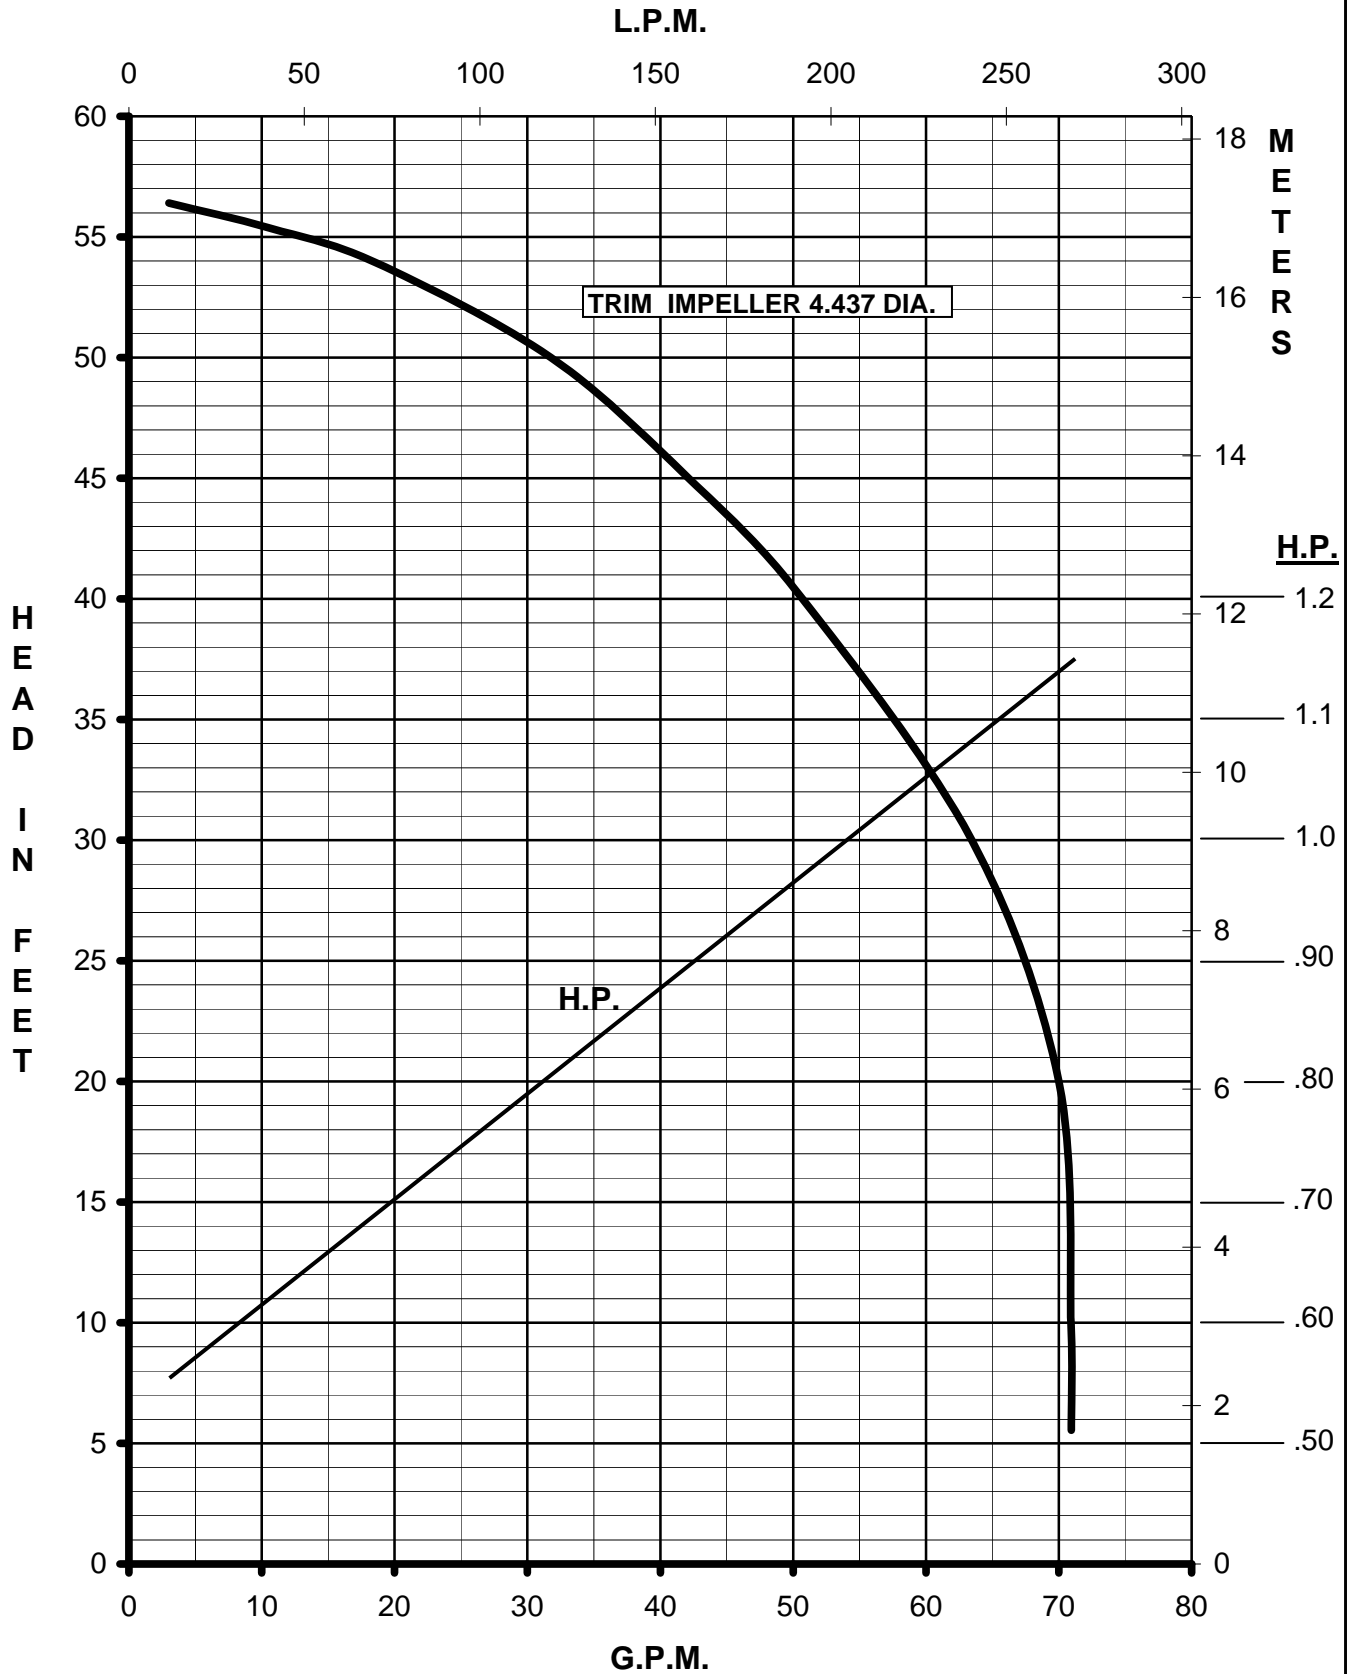

MARCH PUMPS

TE-7.5K-MD, TE-7.5P-MD 3PH 50HZ

MARCH PUMPS

TE-7.5K-MD, TE-7.5P-MD
FULL SIZE IMPELLER 4.687 DIA.
3PH 50HZ

MARCH PUMPS

TE-7.5K-MD, TE-7.5P-MD
TRIM IMPELLER 4.437 DIA.
3PH 50HZ

MARCH PUMPS

TE-7.5K-MD, TE-7.5P-MD
TRIM IMPELLER 4.187 DIA.
3PH 50HZ

MARCH PUMPS

TE-7.5K-MD, TE-7.5P-MD
TRIM IMPELLER 3.937 DIA.
3PH 50HZ

MARCH PUMPS

TE-7.5K-MD, TE-7.5P-MD
TRIM IMPELLER 3.687 DIA.
3PH 50HZ

MARCH PUMPS

TE-7.5K-MD, TE-7.5P-MD
TRIM IMPELLER 3.437 DIA.
3PH 50HZ