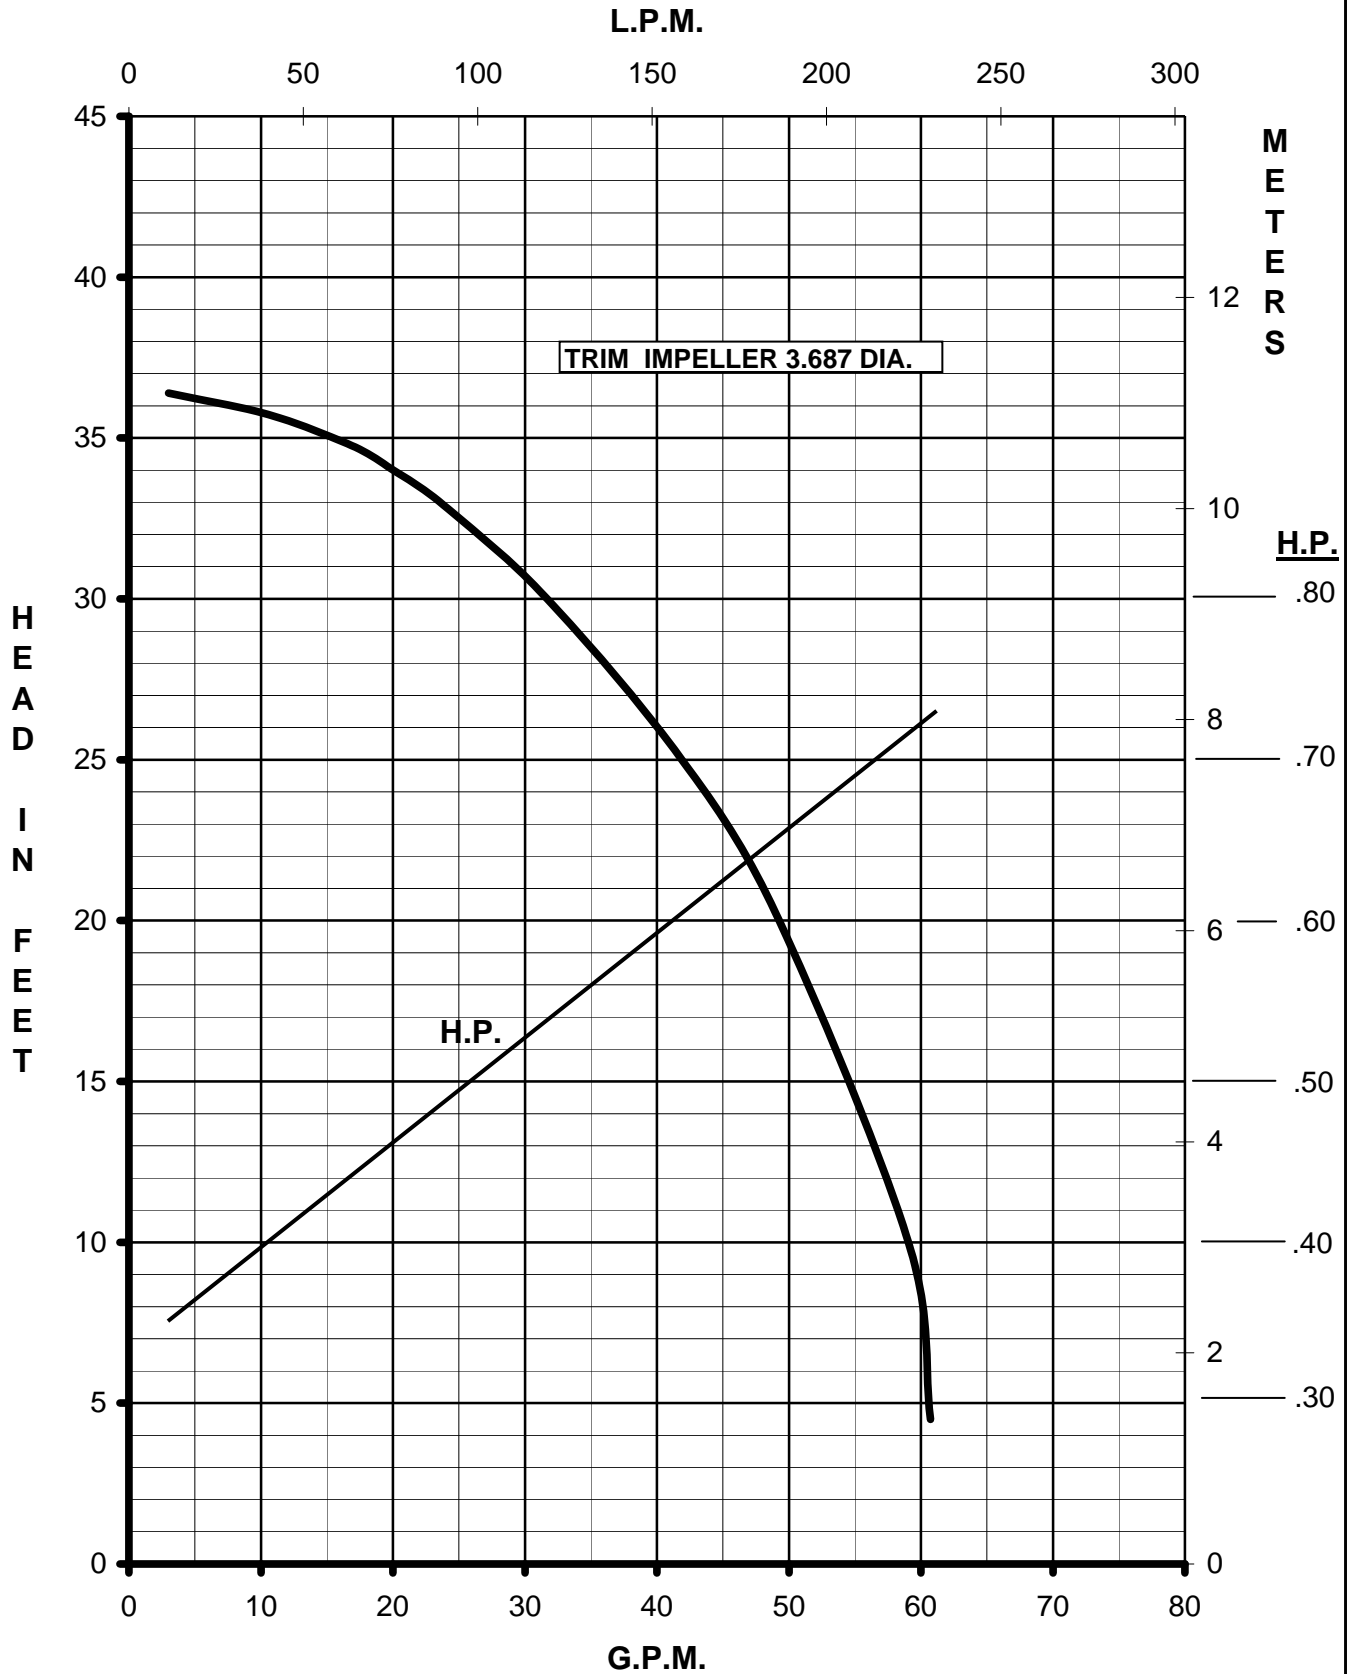

MARCH PUMPS

TE-7.5K-MD, TE-7.5P-MD 3PH 50HZ

MARCH PUMPS

TE-7.5K-MD, TE-7.5P-MD
FULL SIZE IMPELLER 4.687 DIA.
3PH 50HZ

MARCH PUMPS

TE-7.5K-MD, TE-7.5P-MD
TRIM IMPELLER 4.437 DIA.
3PH 50HZ

MARCH PUMPS

TE-7.5K-MD, TE-7.5P-MD
TRIM IMPELLER 4.187 DIA.
3PH 50HZ

MARCH PUMPS

TE-7.5K-MD, TE-7.5P-MD
TRIM IMPELLER 3.937 DIA.
3PH 50HZ

MARCH PUMPS

TE-7.5K-MD, TE-7.5P-MD
TRIM IMPELLER 3.687 DIA.
3PH 50HZ

MARCH PUMPS

TE-7.5K-MD, TE-7.5P-MD
TRIM IMPELLER 3.437 DIA.
3PH 50HZ