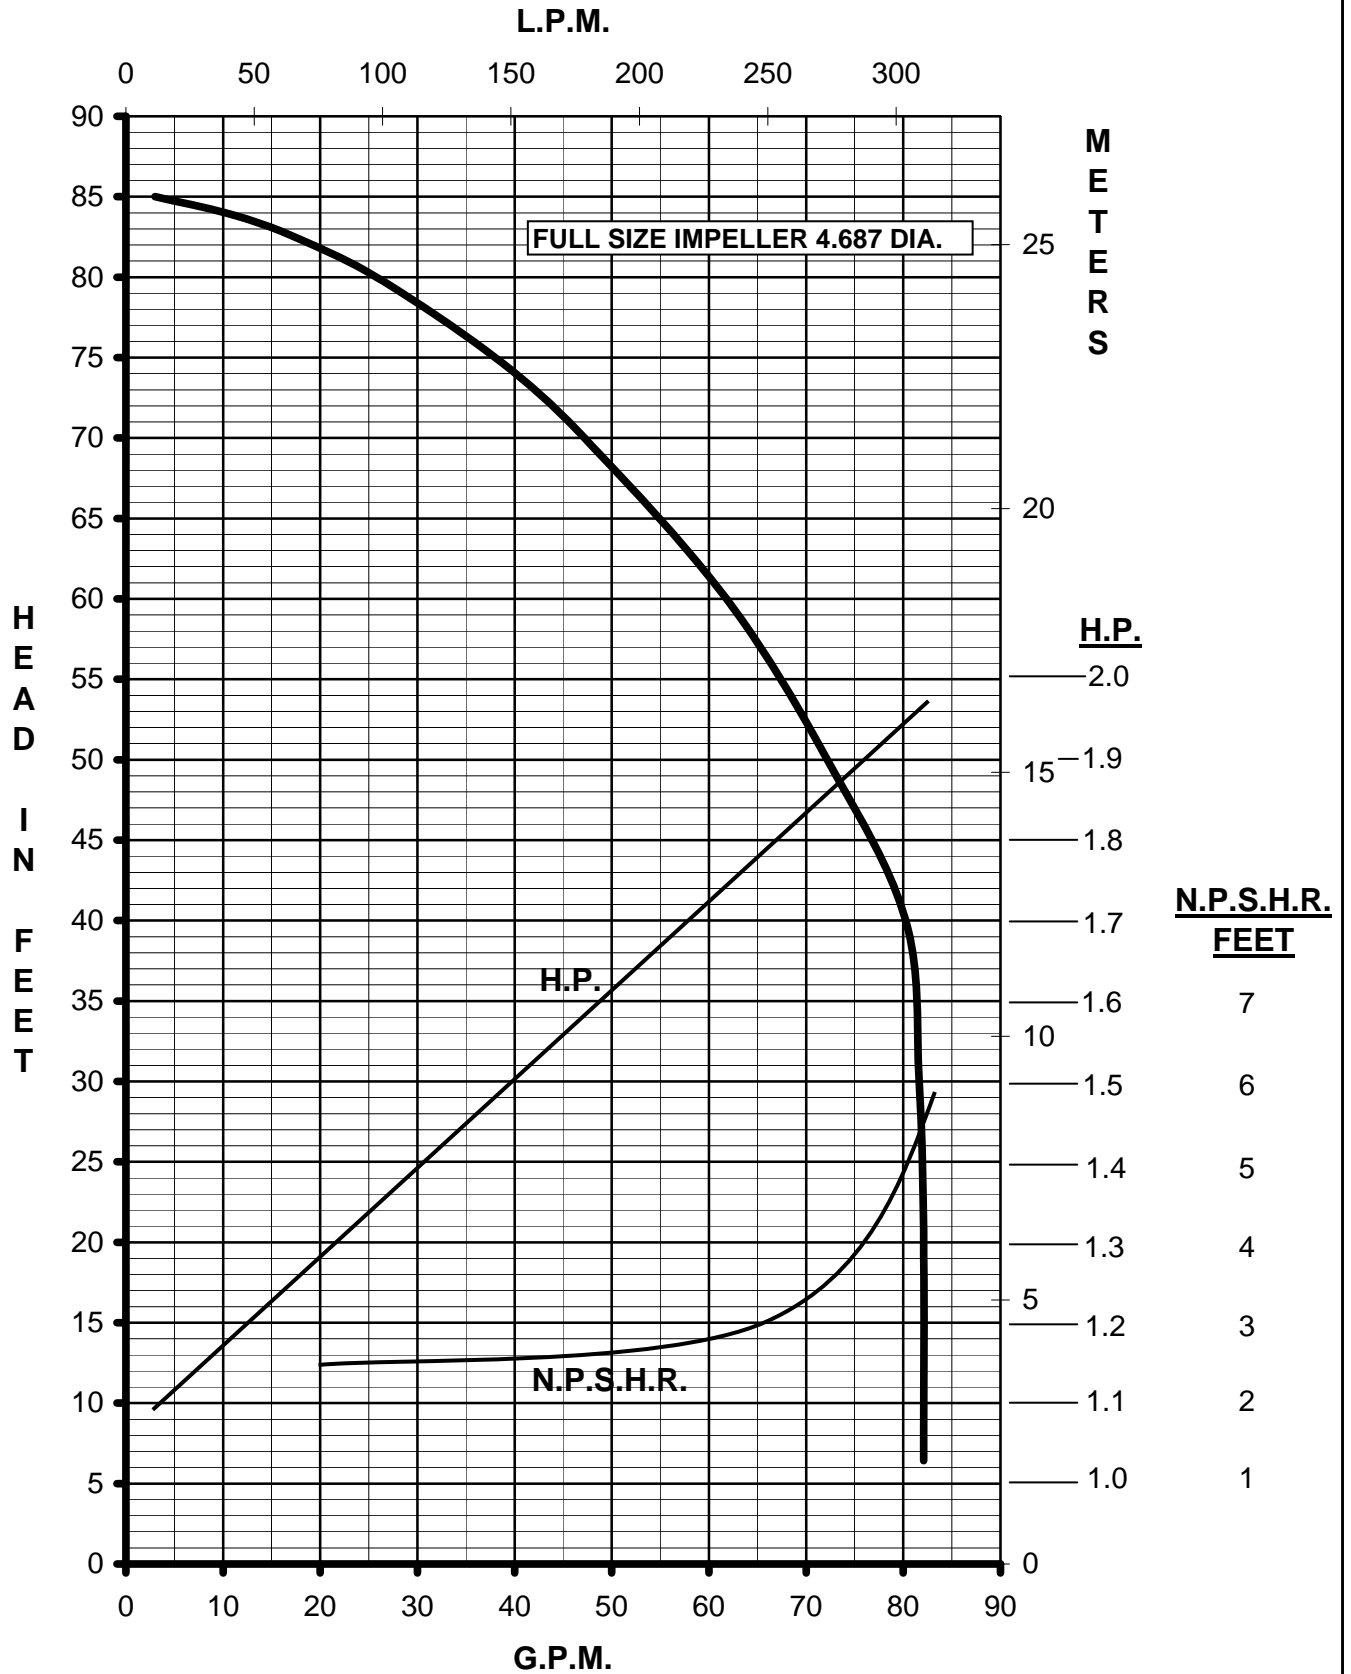

MARCH PUMPS

TE-7.5K-MD, TE-7.5P-MD

3PH 60HZ

MARCH PUMPS

TE-7.5K-MD, TE-7.5P-MD
FULL SIZE IMPELLER 4.687 DIA.
3PH 60HZ

MARCH PUMPS

TE-7.5K-MD, TE-7.5P-MD
TRIM IMPELLER 4.437 DIA.
3PH 60HZ

MARCH PUMPS

TE-7.5K-MD, TE-7.5P-MD
TRIM IMPELLER 4.187 DIA.
3PH 60HZ

MARCH PUMPS

TE-7.5K-MD, TE-7.5P-MD
TRIM IMPELLER 3.937 DIA.
3PH 60HZ

MARCH PUMPS

TE-7.5K-MD, TE-7.5P-MD
TRIM IMPELLER 3.687 DIA.
3PH 60HZ

MARCH PUMPS

TE-7.5K-MD, TE-7.5P-MD
TRIM IMPELLER 3.437 DIA.
3PH 60HZ