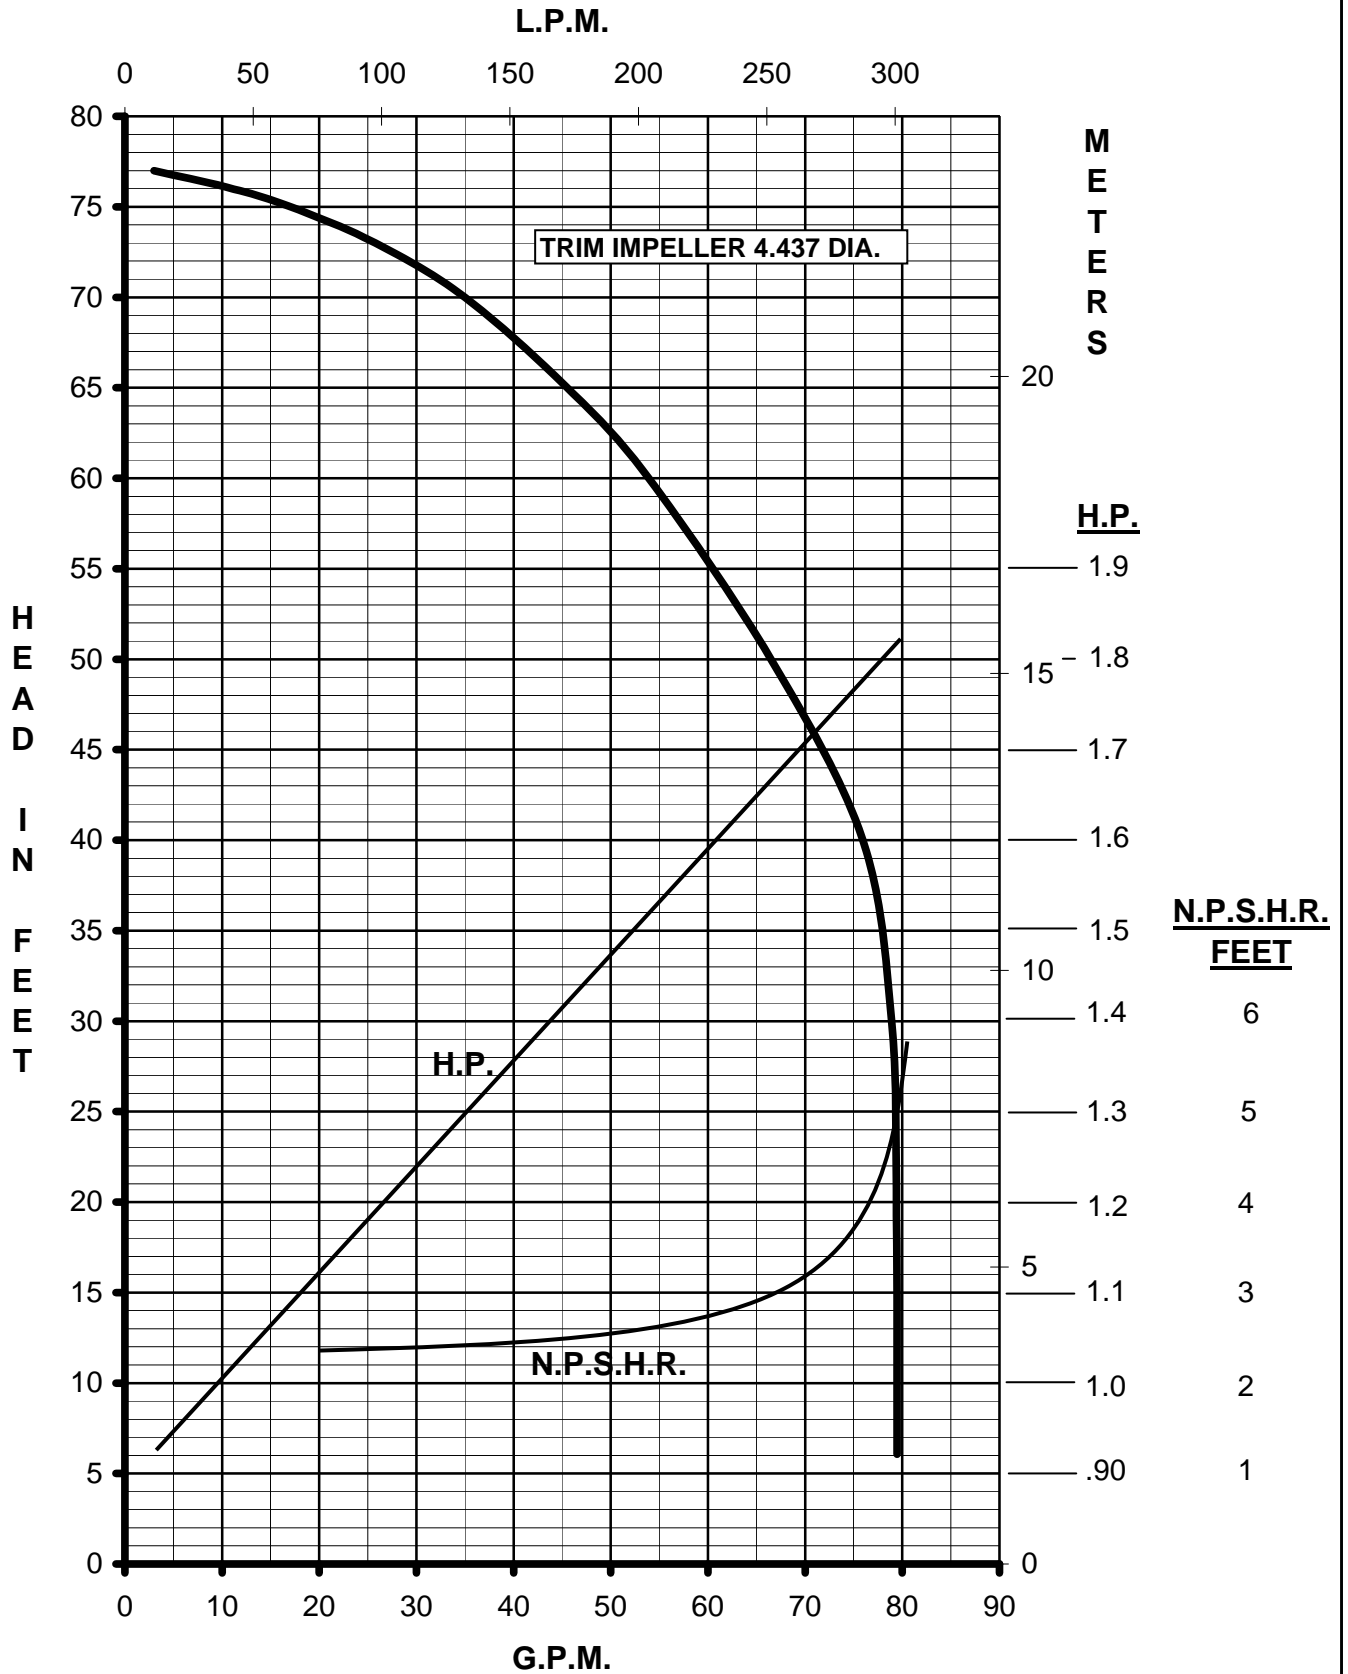

MARCH PUMPS

TE-7.5K-MD, TE-7.5P-MD

3PH 60HZ

MARCH PUMPS

TE-7.5K-MD, TE-7.5P-MD
FULL SIZE IMPELLER 4.687 DIA.
3PH 60HZ

MARCH PUMPS

TE-7.5K-MD, TE-7.5P-MD
TRIM IMPELLER 4.437 DIA.
3PH 60HZ

MARCH PUMPS

TE-7.5K-MD, TE-7.5P-MD
TRIM IMPELLER 4.187 DIA.
3PH 60HZ

MARCH PUMPS

TE-7.5K-MD, TE-7.5P-MD
TRIM IMPELLER 3.937 DIA.
3PH 60HZ

MARCH PUMPS

TE-7.5K-MD, TE-7.5P-MD
TRIM IMPELLER 3.687 DIA.
3PH 60HZ

MARCH PUMPS

TE-7.5K-MD, TE-7.5P-MD
TRIM IMPELLER 3.437 DIA.
3PH 60HZ