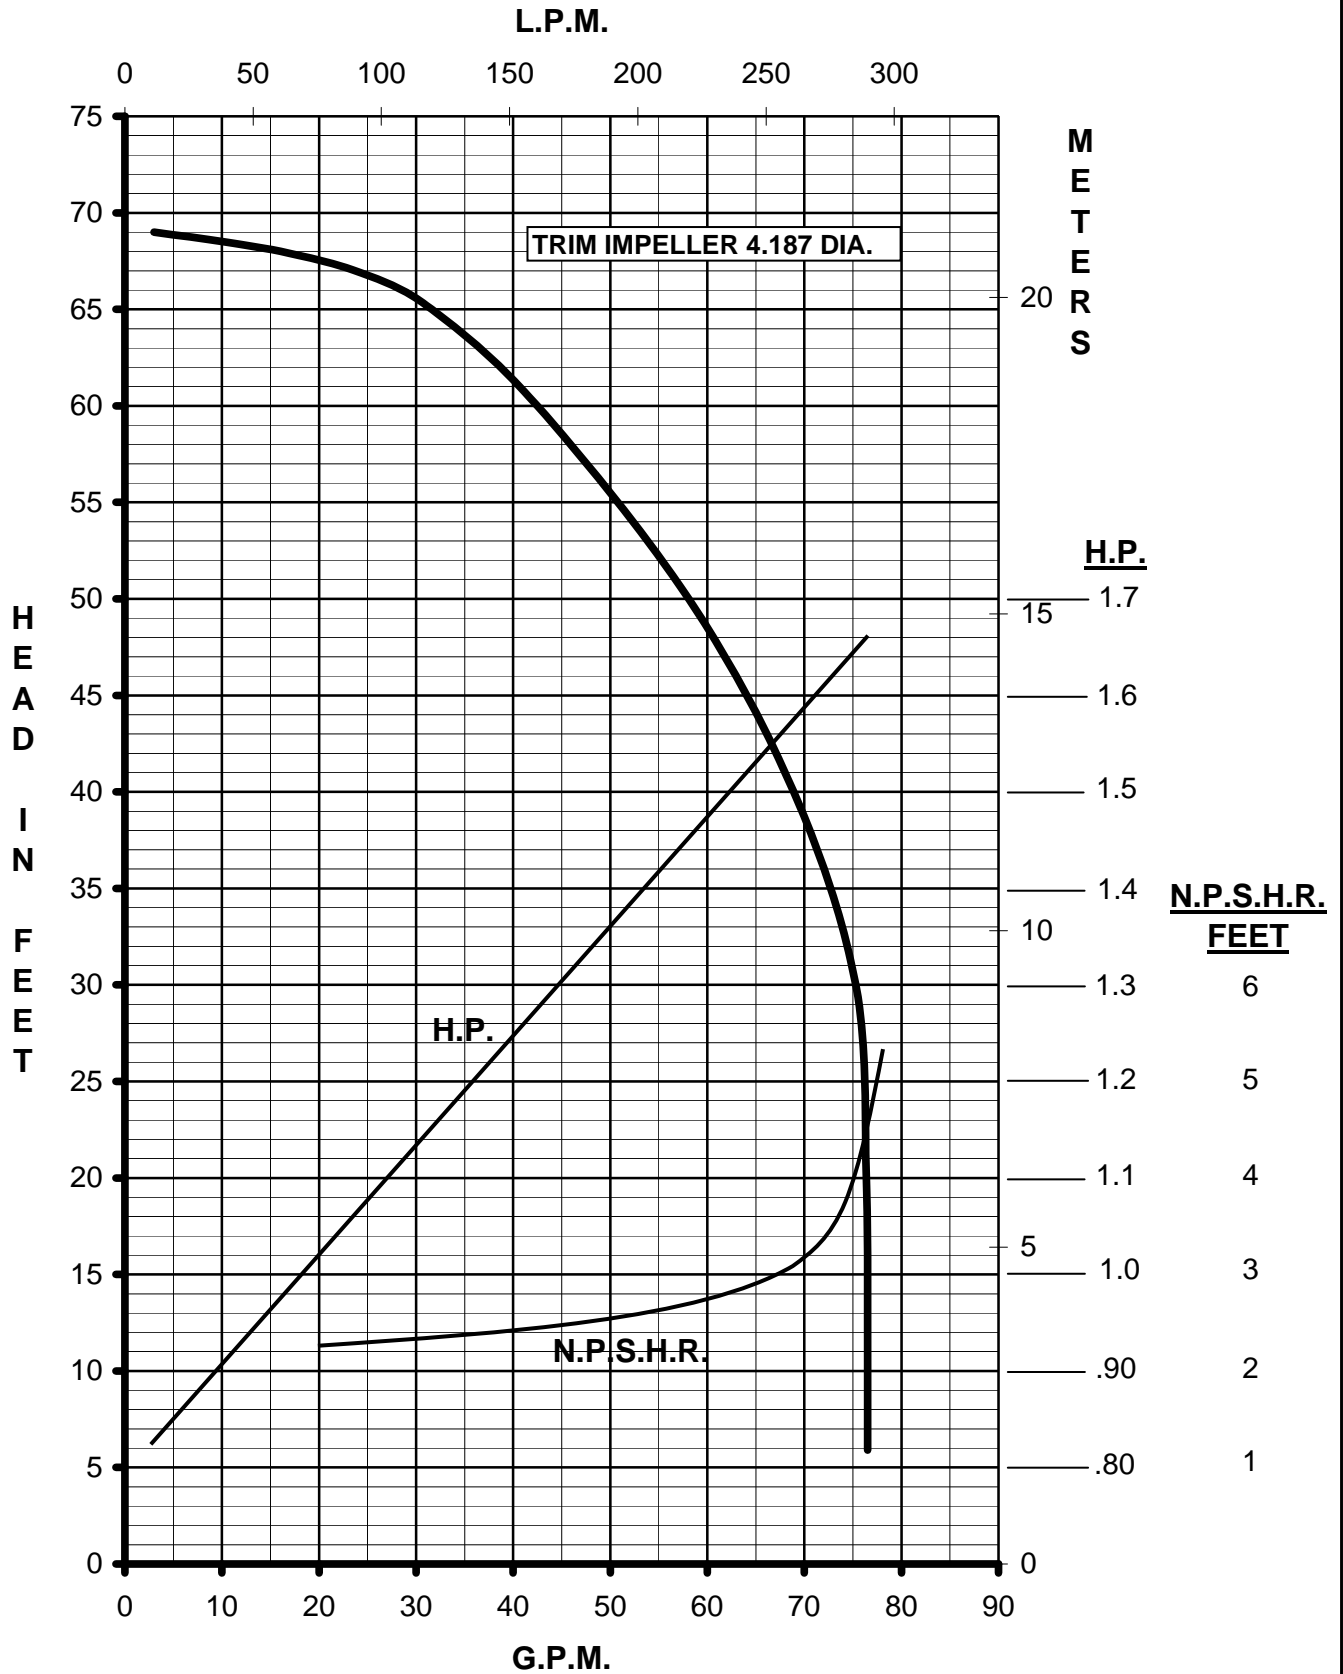

MARCH PUMPS

TE-7.5K-MD, TE-7.5P-MD

3PH 60HZ

MARCH PUMPS

TE-7.5K-MD, TE-7.5P-MD
FULL SIZE IMPELLER 4.687 DIA.
3PH 60HZ

MARCH PUMPS

TE-7.5K-MD, TE-7.5P-MD
TRIM IMPELLER 4.437 DIA.
3PH 60HZ

MARCH PUMPS

TE-7.5K-MD, TE-7.5P-MD
TRIM IMPELLER 4.187 DIA.
3PH 60HZ

MARCH PUMPS

TE-7.5K-MD, TE-7.5P-MD
TRIM IMPELLER 3.937 DIA.
3PH 60HZ

MARCH PUMPS

TE-7.5K-MD, TE-7.5P-MD
TRIM IMPELLER 3.687 DIA.
3PH 60HZ

MARCH PUMPS

TE-7.5K-MD, TE-7.5P-MD
TRIM IMPELLER 3.437 DIA.
3PH 60HZ