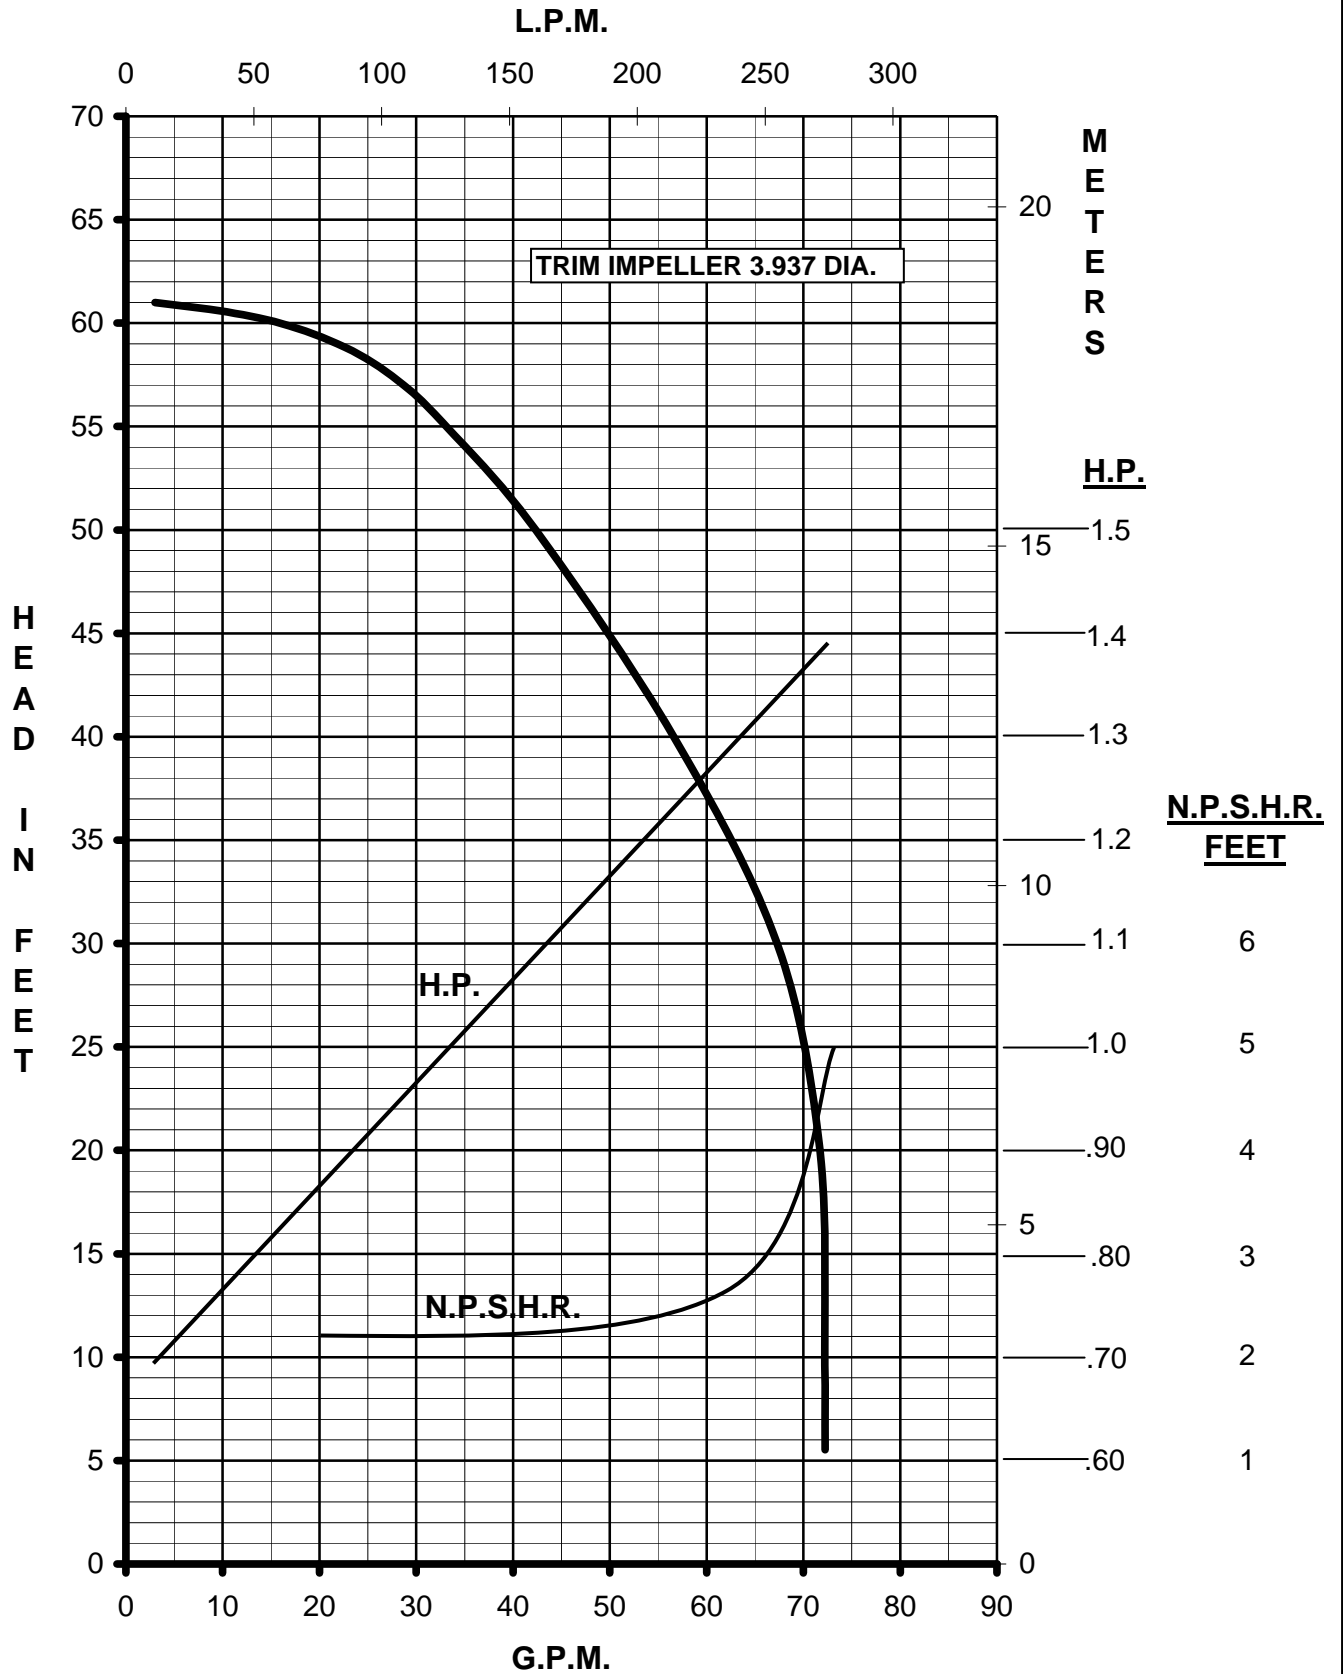

MARCH PUMPS

TE-7.5K-MD, TE-7.5P-MD

3PH 60HZ

MARCH PUMPS

TE-7.5K-MD, TE-7.5P-MD
FULL SIZE IMPELLER 4.687 DIA.
3PH 60HZ

MARCH PUMPS

TE-7.5K-MD, TE-7.5P-MD
TRIM IMPELLER 4.437 DIA.
3PH 60HZ

MARCH PUMPS

TE-7.5K-MD, TE-7.5P-MD
TRIM IMPELLER 4.187 DIA.
3PH 60HZ

MARCH PUMPS

TE-7.5K-MD, TE-7.5P-MD
TRIM IMPELLER 3.937 DIA.
3PH 60HZ

MARCH PUMPS

TE-7.5K-MD, TE-7.5P-MD
TRIM IMPELLER 3.687 DIA.
3PH 60HZ

MARCH PUMPS

TE-7.5K-MD, TE-7.5P-MD
TRIM IMPELLER 3.437 DIA.
3PH 60HZ