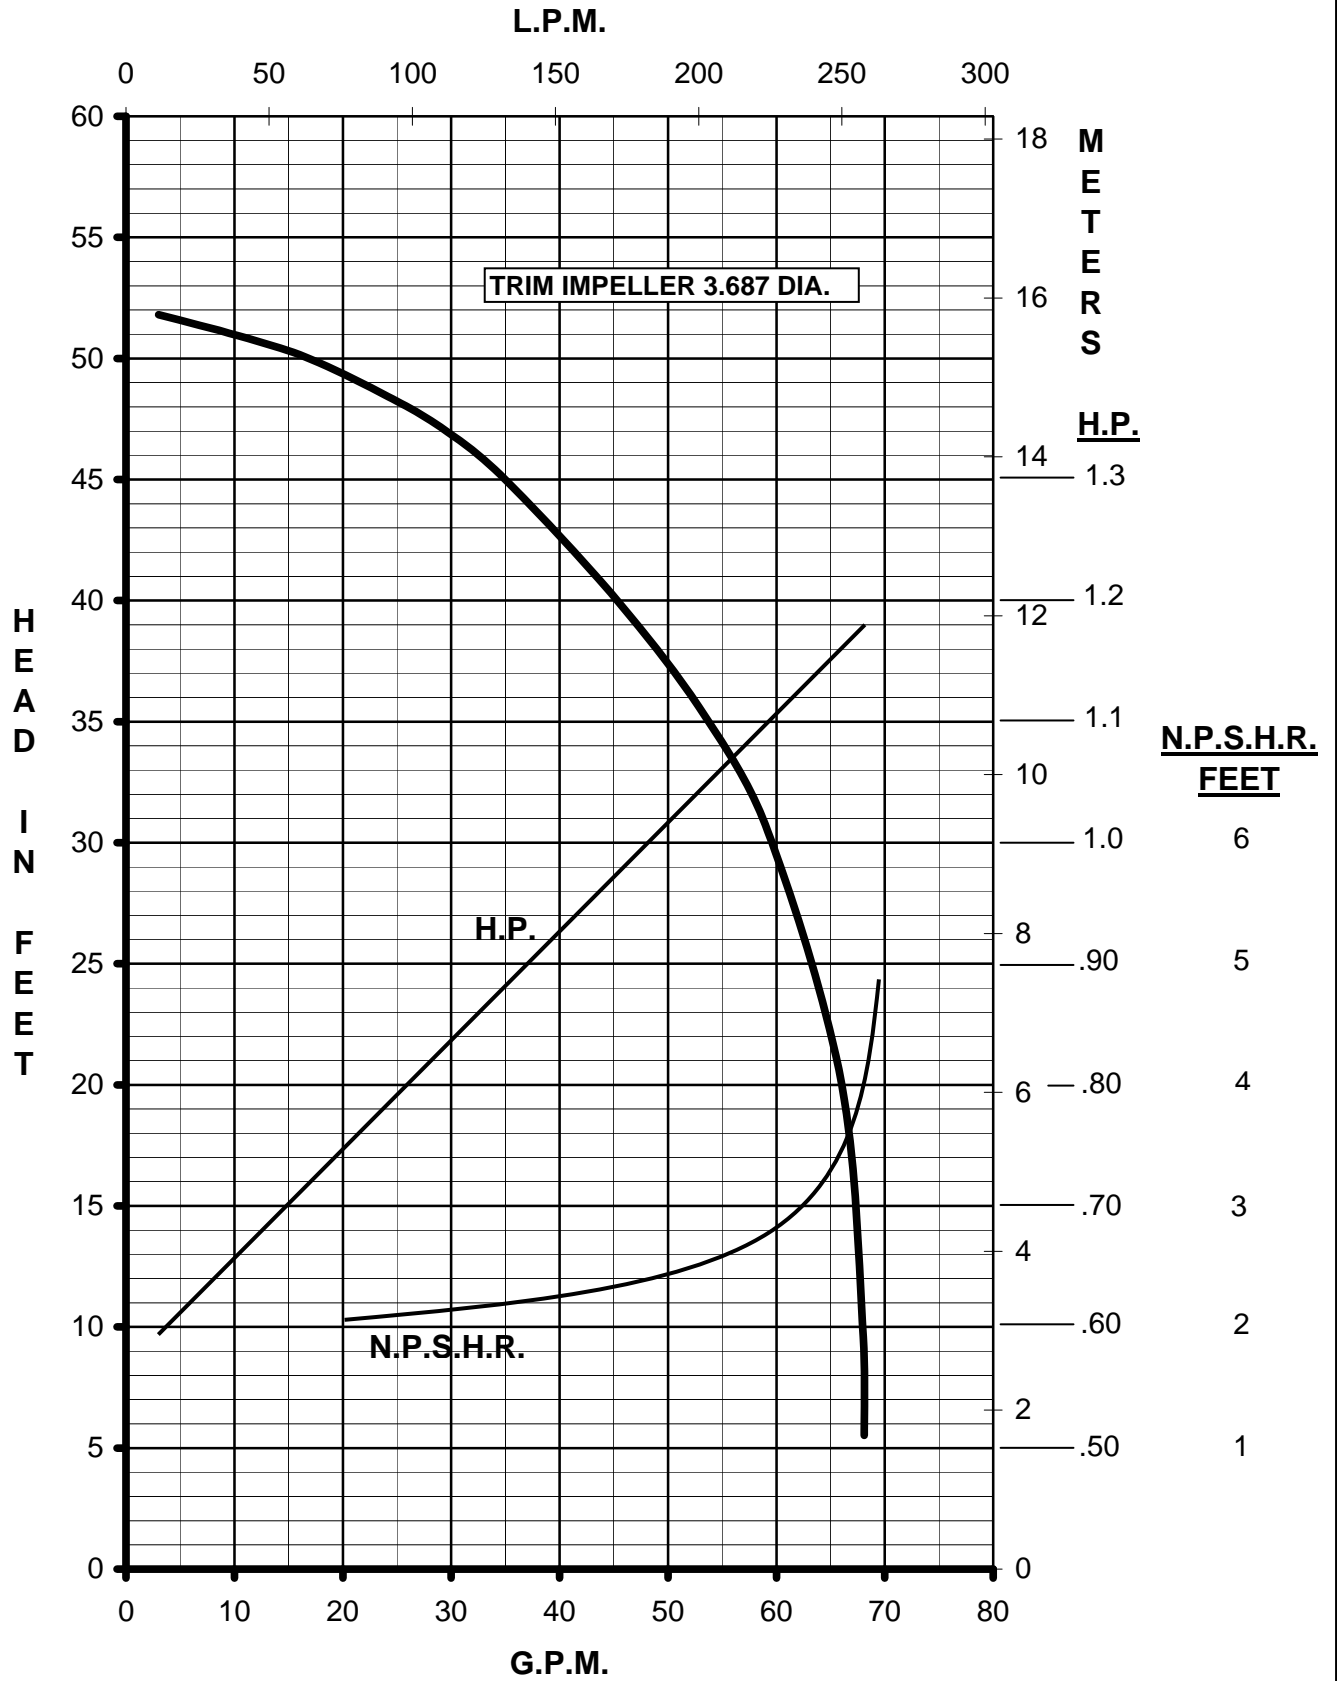

MARCH PUMPS

TE-7.5K-MD, TE-7.5P-MD

3PH 60HZ

MARCH PUMPS

TE-7.5K-MD, TE-7.5P-MD
FULL SIZE IMPELLER 4.687 DIA.
3PH 60HZ

MARCH PUMPS

TE-7.5K-MD, TE-7.5P-MD
TRIM IMPELLER 4.437 DIA.
3PH 60HZ

MARCH PUMPS

TE-7.5K-MD, TE-7.5P-MD
TRIM IMPELLER 4.187 DIA.
3PH 60HZ

MARCH PUMPS

TE-7.5K-MD, TE-7.5P-MD
TRIM IMPELLER 3.937 DIA.
3PH 60HZ

MARCH PUMPS

TE-7.5K-MD, TE-7.5P-MD
TRIM IMPELLER 3.687 DIA.
3PH 60HZ

MARCH PUMPS

TE-7.5K-MD, TE-7.5P-MD
TRIM IMPELLER 3.437 DIA.
3PH 60HZ