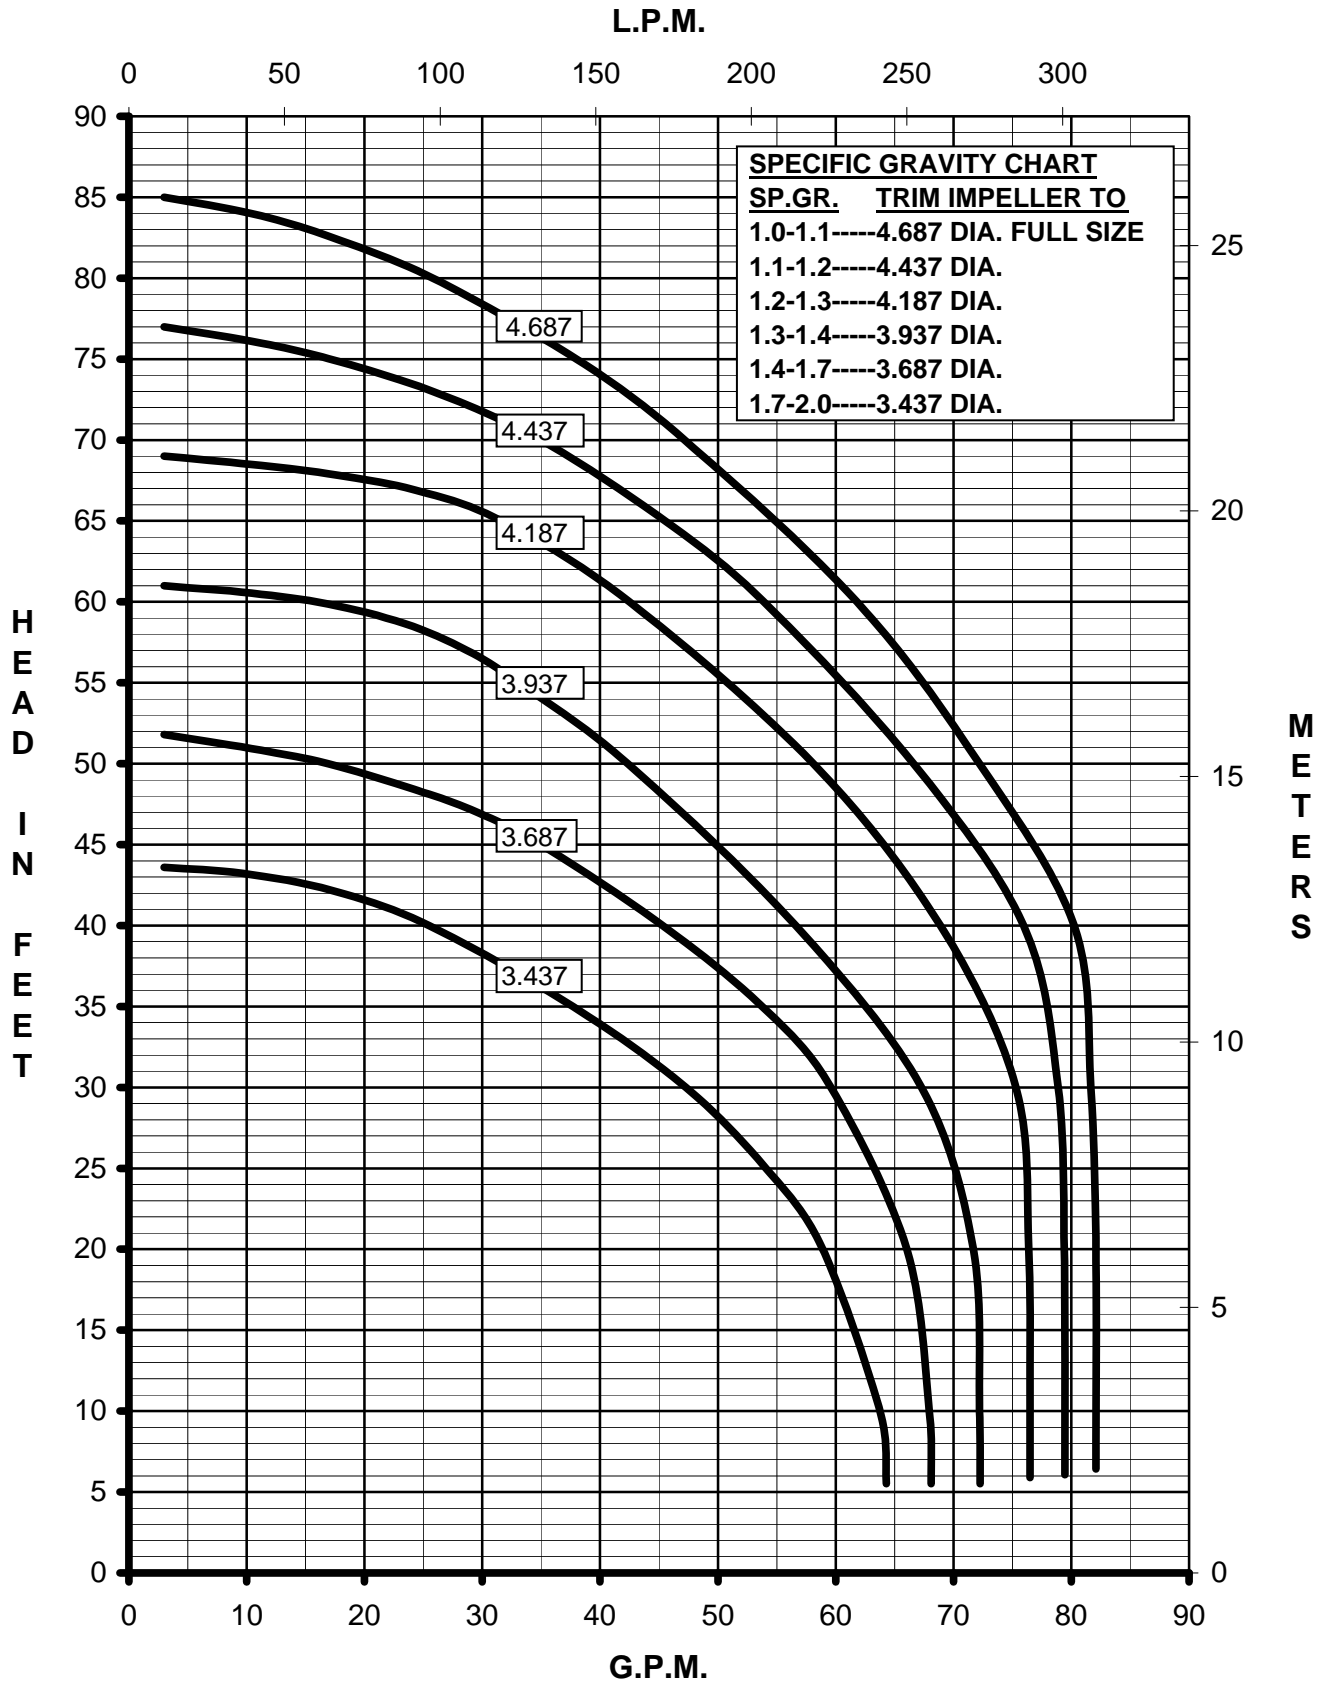

MARCH PUMPS

TE-7.5K-MD, TE-7.5P-MD

3PH 60HZ

MARCH PUMPS

TE-7.5K-MD, TE-7.5P-MD
FULL SIZE IMPELLER 4.687 DIA.
3PH 60HZ

MARCH PUMPS

TE-7.5K-MD, TE-7.5P-MD
TRIM IMPELLER 4.437 DIA.
3PH 60HZ

MARCH PUMPS

TE-7.5K-MD, TE-7.5P-MD
TRIM IMPELLER 4.187 DIA.
3PH 60HZ

MARCH PUMPS

TE-7.5K-MD, TE-7.5P-MD
TRIM IMPELLER 3.937 DIA.
3PH 60HZ

MARCH PUMPS

TE-7.5K-MD, TE-7.5P-MD
TRIM IMPELLER 3.687 DIA.
3PH 60HZ

MARCH PUMPS

TE-7.5K-MD, TE-7.5P-MD
TRIM IMPELLER 3.437 DIA.
3PH 60HZ