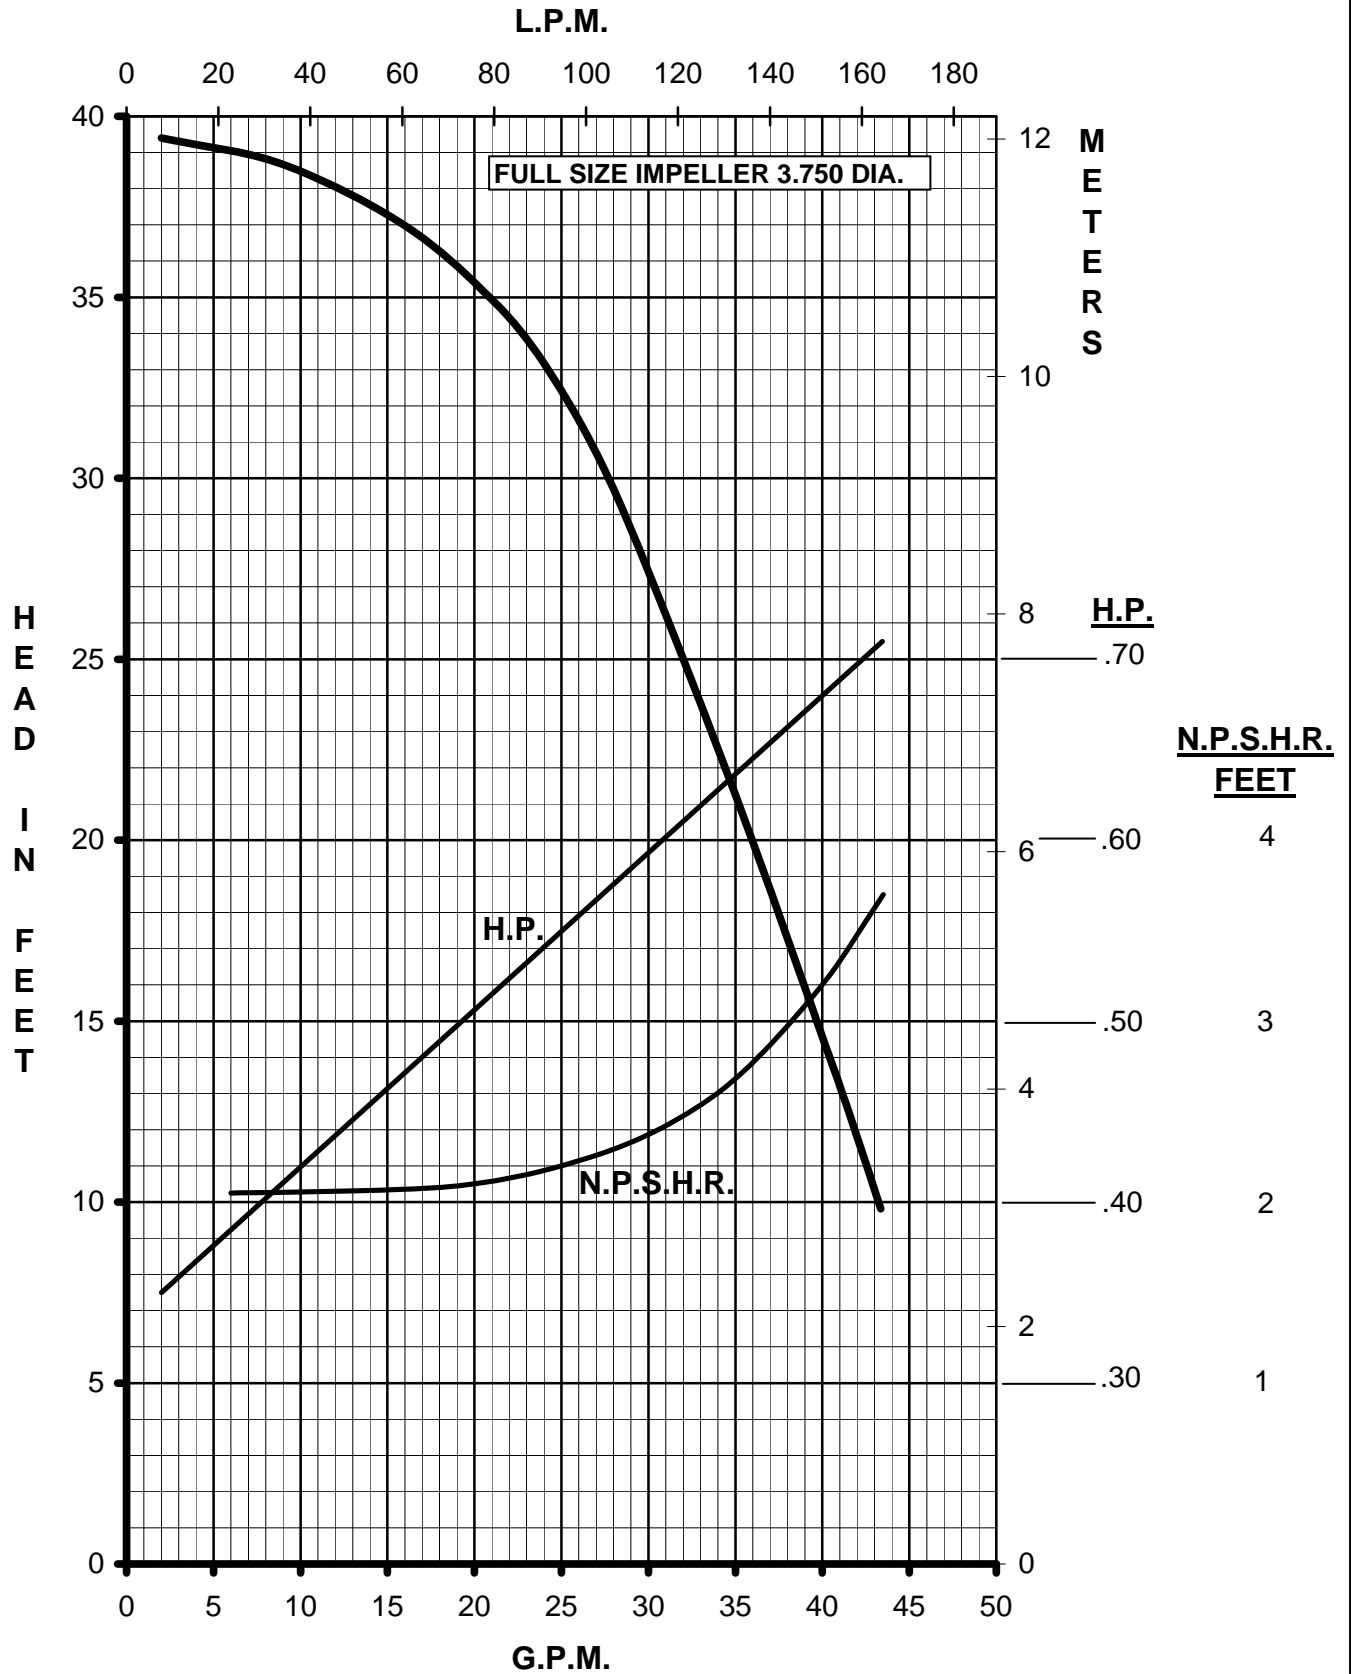

# MARCH PUMPS

**TE-7S-MD**  
**FULL SIZE IMPELLER 3.750 DIA.**  
**1PH, 3PH 50HZ**