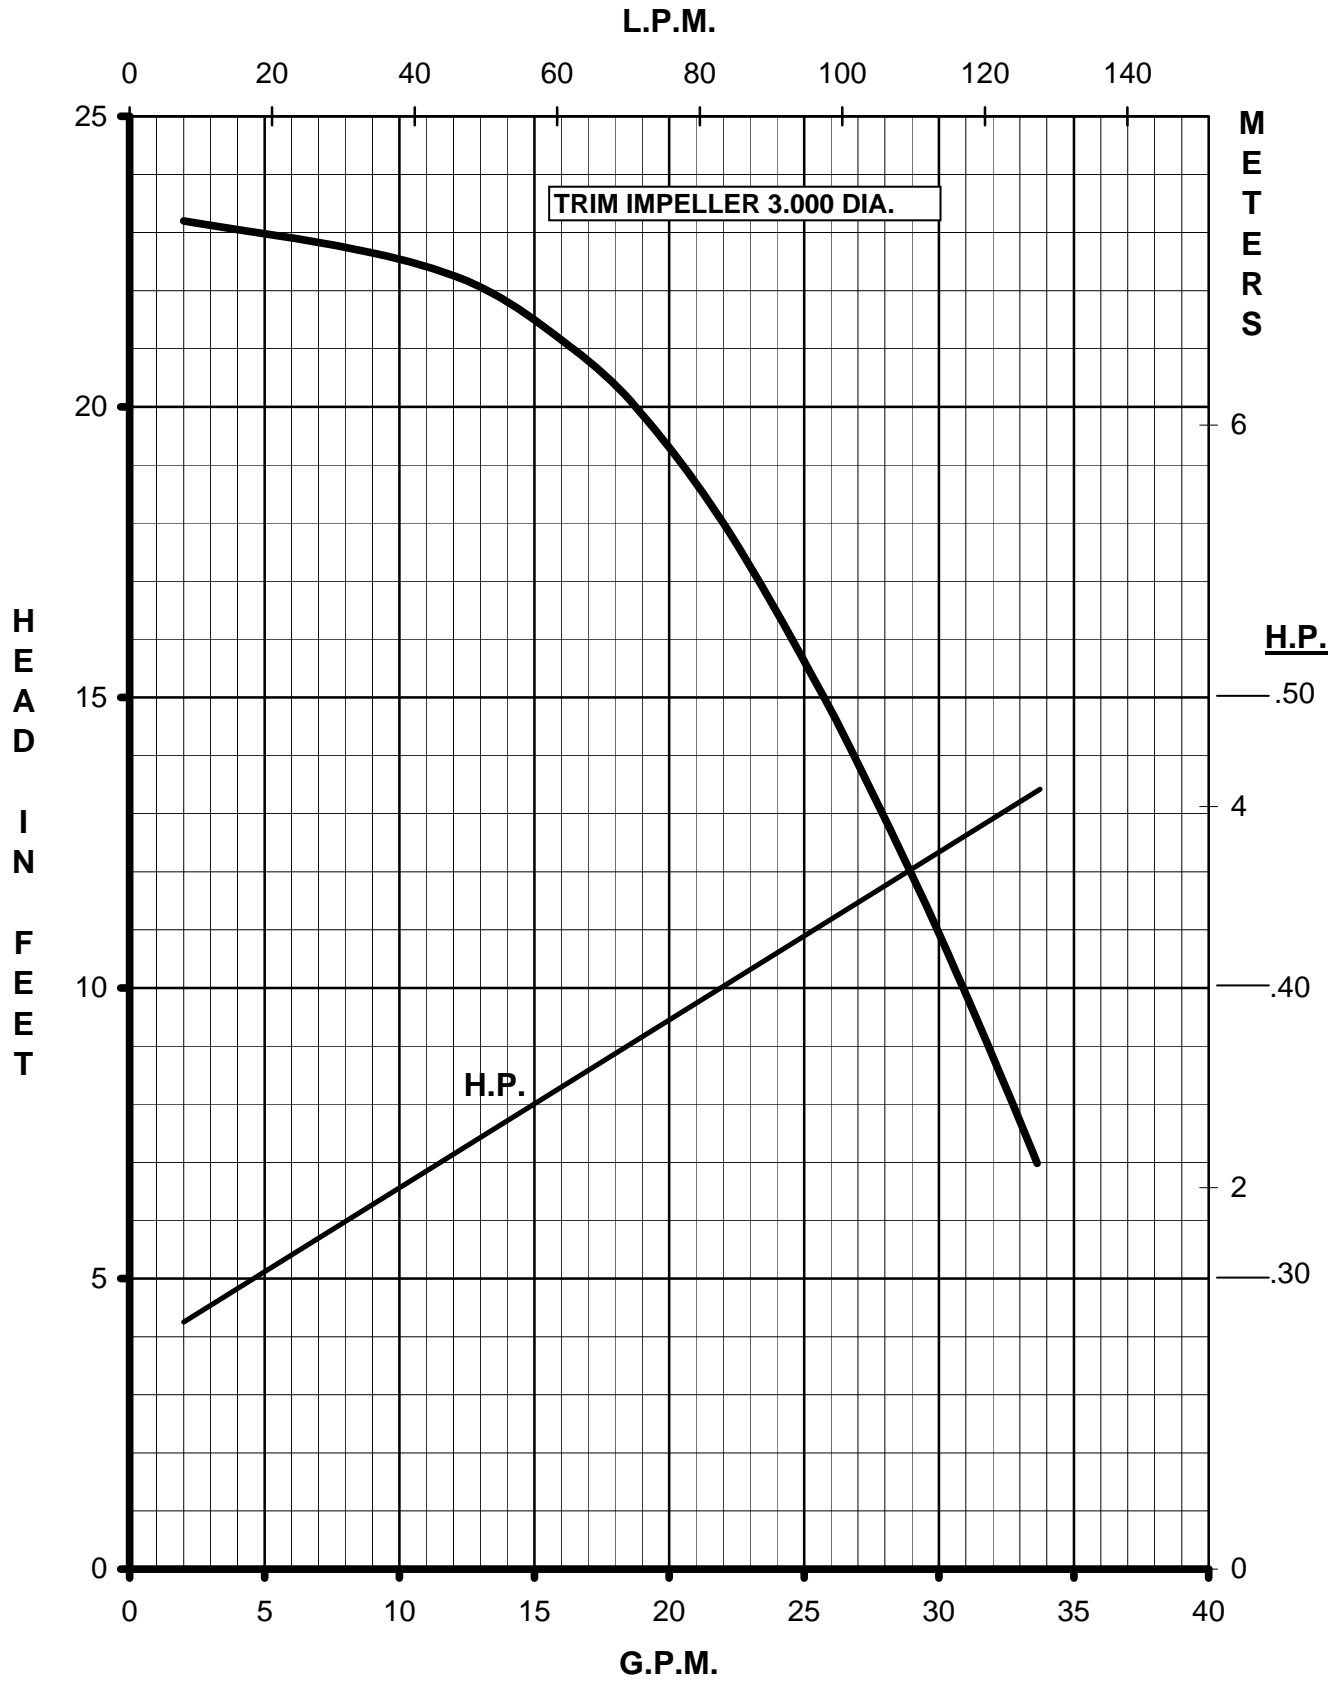

MARCH PUMPS

TE-7S-MD
TRIM IMPELLER 3.000 DIA.
1PH, 3PH 50HZ