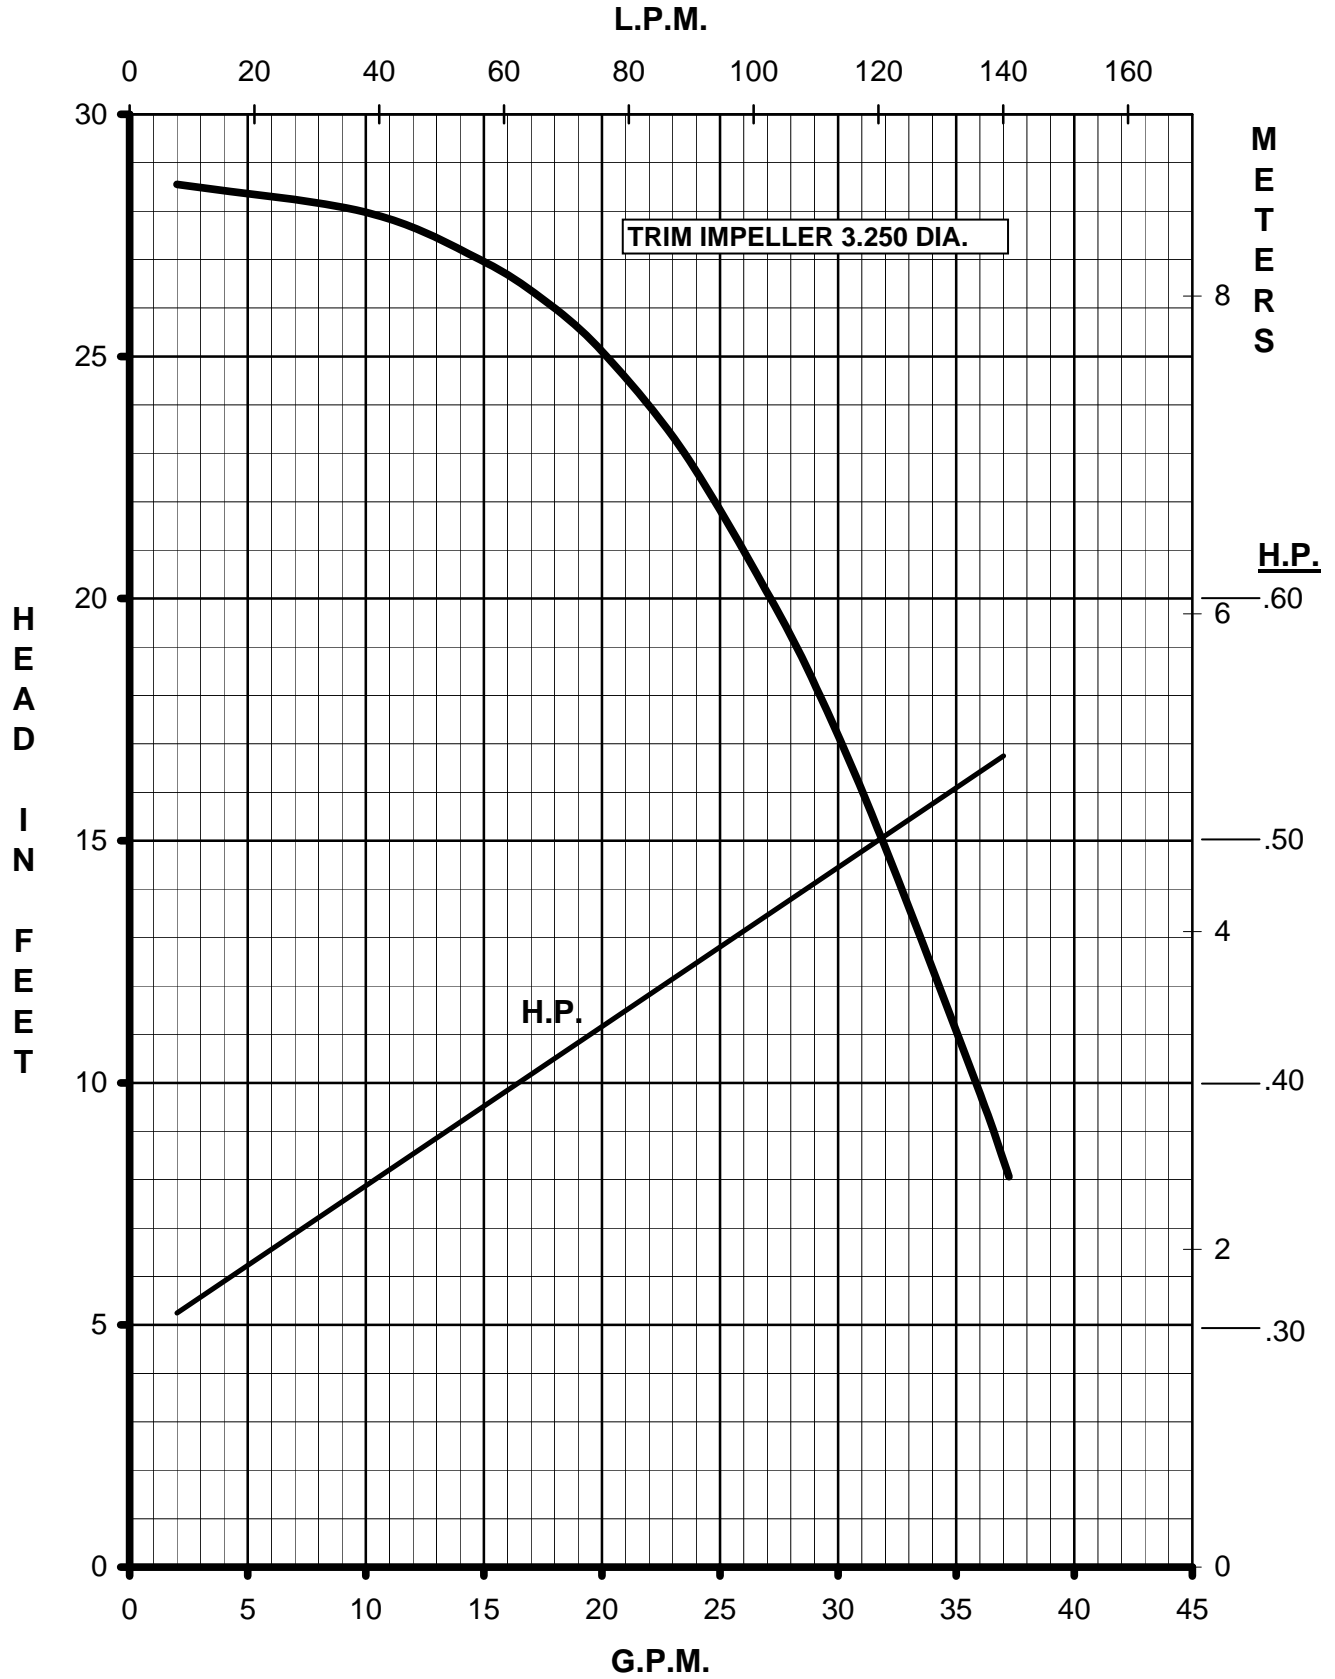

MARCH
PUMPS

TE-7S-MD
1PH, 3PH 50HZ

**MARCH
PUMPS**

TE-7S-MD
FULL SIZE IMPELLER 3.750 DIA.
1PH, 3PH 50HZ

MARCH PUMPS

TE-7S-MD
TRIM IMPELLER 3.625 DIA.
1PH, 3PH 50HZ

MARCH PUMPS

TE-7S-MD
TRIM IMPELLER 3.500 DIA.
1PH, 3PH 50HZ

MARCH PUMPS

TE-7S-MD
TRIM IMPELLER 3.375 DIA.
1PH, 3PH 50HZ

MARCH PUMPS

TE-7S-MD
TRIM IMPELLER 3.250 DIA.
1PH, 3PH 50HZ

MARCH PUMPS

TE-7S-MD
TRIM IMPELLER 3.125 DIA.
1PH, 3PH 50HZ

MARCH PUMPS

TE-7S-MD
TRIM IMPELLER 3.000 DIA.
1PH, 3PH 50HZ

MARCH PUMPS

TE-7S-MD
TRIM IMPELLER 2.875 DIA.
1PH, 3PH 50HZ