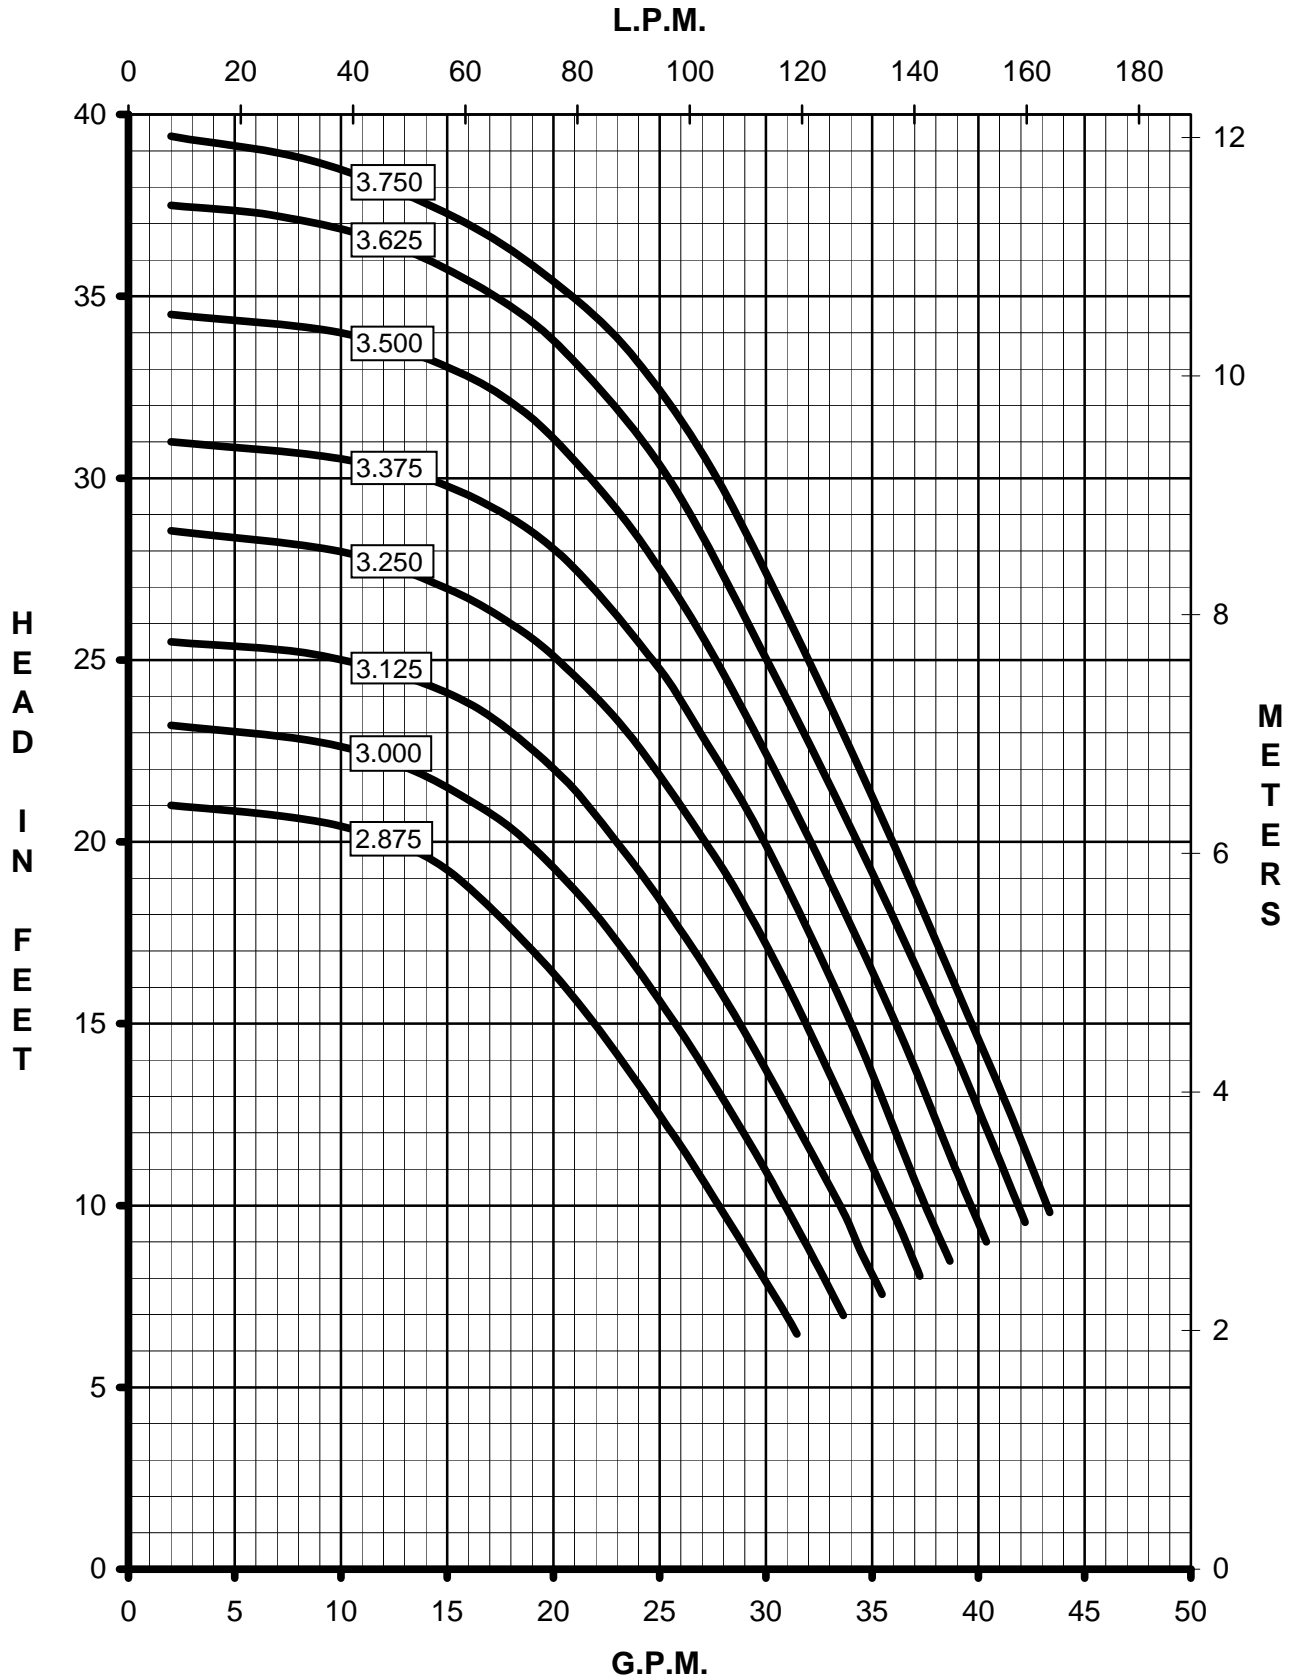

# MARCH PUMPS

**TE-7S-MD**  
**FULL SIZE IMPELLER 3.750 DIA.**  
**1PH, 3PH 50HZ**

# MARCH PUMPS

**TE-7S-MD**  
TRIM IMPELLER 3.625 DIA.  
1PH, 3PH 50HZ

# MARCH PUMPS

**TE-7S-MD**  
**TRIM IMPELLER 3.500 DIA.**  
**1PH, 3PH 50HZ**

# MARCH PUMPS

**TE-7S-MD**  
TRIM IMPELLER 3.375 DIA.  
1PH, 3PH 50HZ