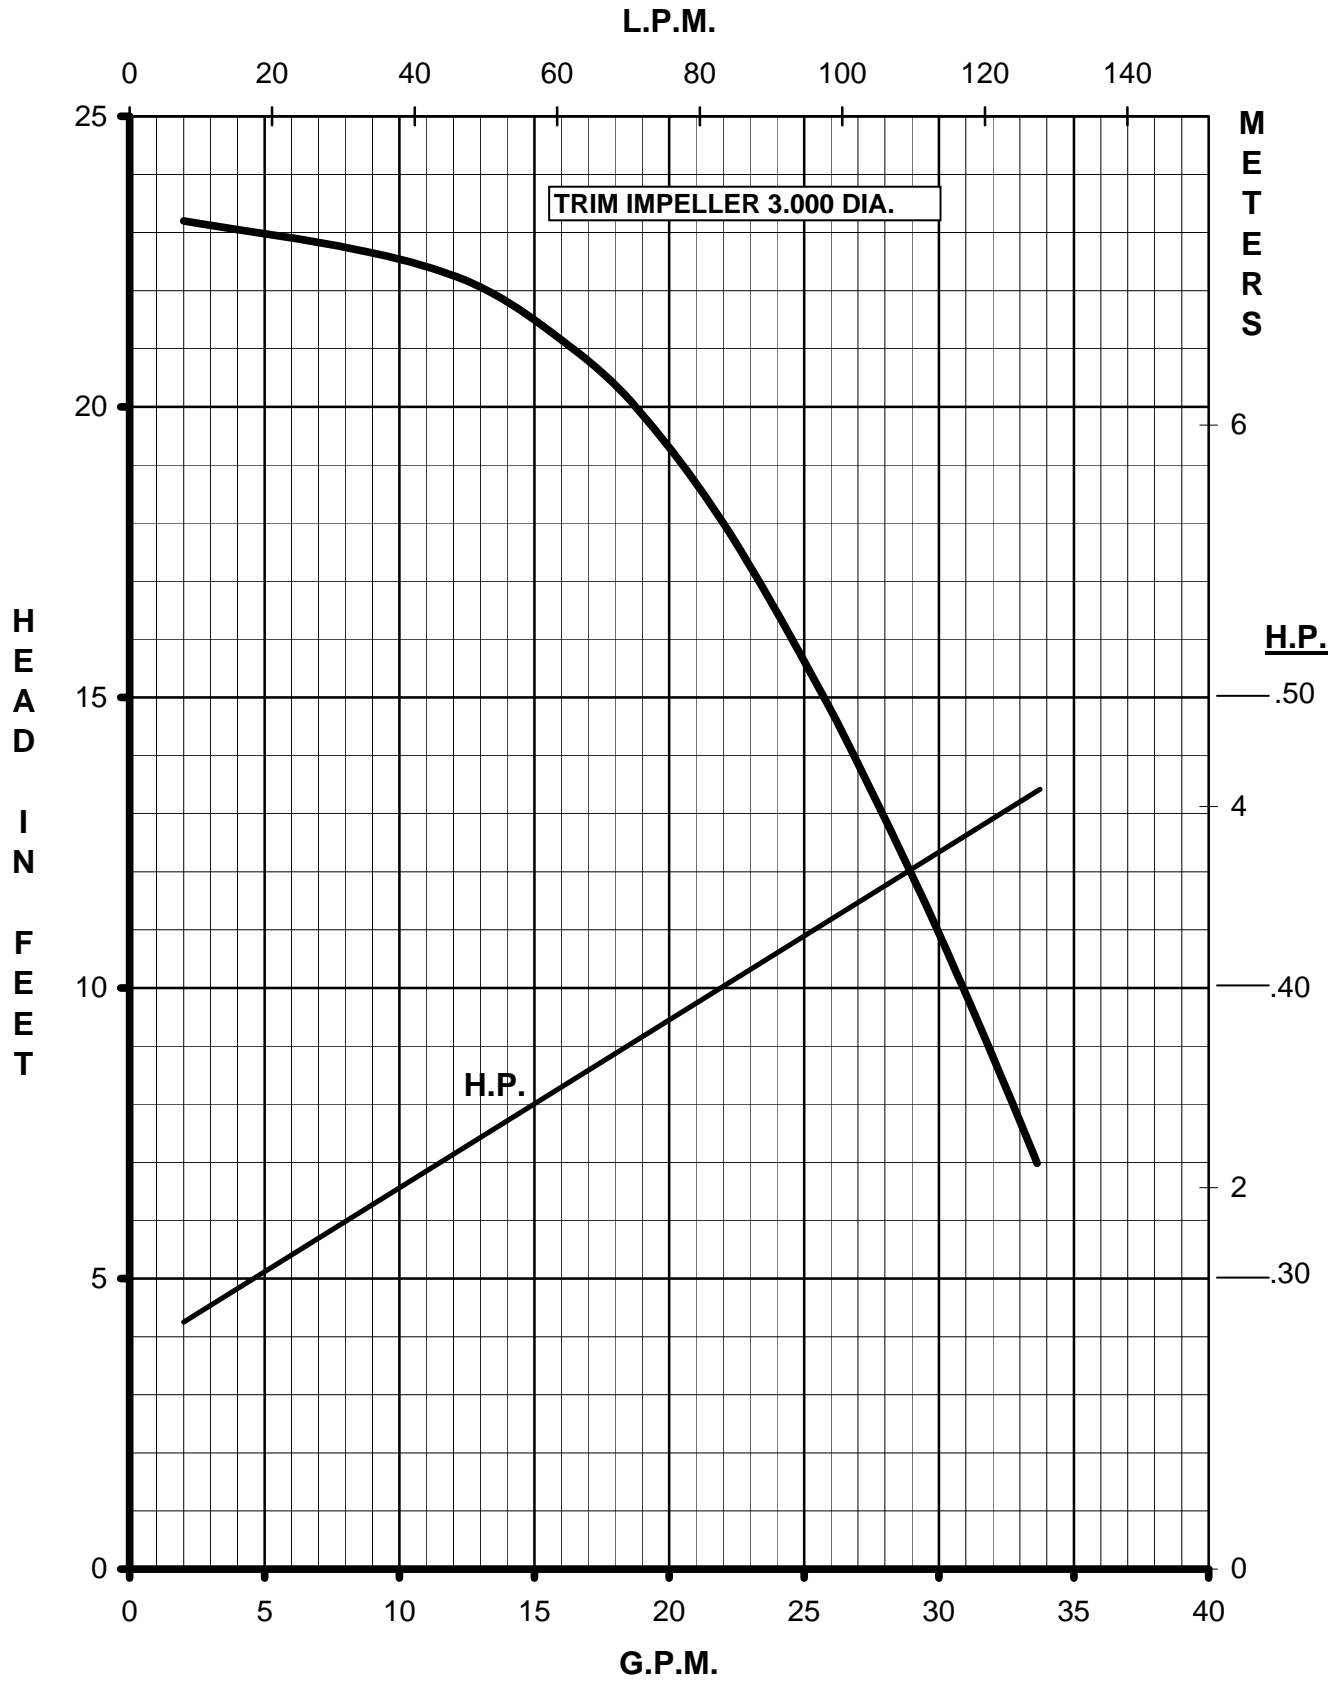

MARCH
PUMPS

TE-7S-MD
1PH, 3PH 50HZ

**MARCH
PUMPS**

TE-7S-MD
FULL SIZE IMPELLER 3.750 DIA.
1PH, 3PH 50HZ

MARCH PUMPS

TE-7S-MD
TRIM IMPELLER 3.625 DIA.
1PH, 3PH 50HZ

MARCH PUMPS

TE-7S-MD
TRIM IMPELLER 3.500 DIA.
1PH, 3PH 50HZ

MARCH PUMPS

TE-7S-MD
TRIM IMPELLER 3.375 DIA.
1PH, 3PH 50HZ

MARCH PUMPS

TE-7S-MD
TRIM IMPELLER 3.250 DIA.
1PH, 3PH 50HZ

MARCH PUMPS

TE-7S-MD
TRIM IMPELLER 3.125 DIA.
1PH, 3PH 50HZ

MARCH PUMPS

TE-7S-MD
TRIM IMPELLER 3.000 DIA.
1PH, 3PH 50HZ

MARCH PUMPS

TE-7S-MD
TRIM IMPELLER 2.875 DIA.
1PH, 3PH 50HZ