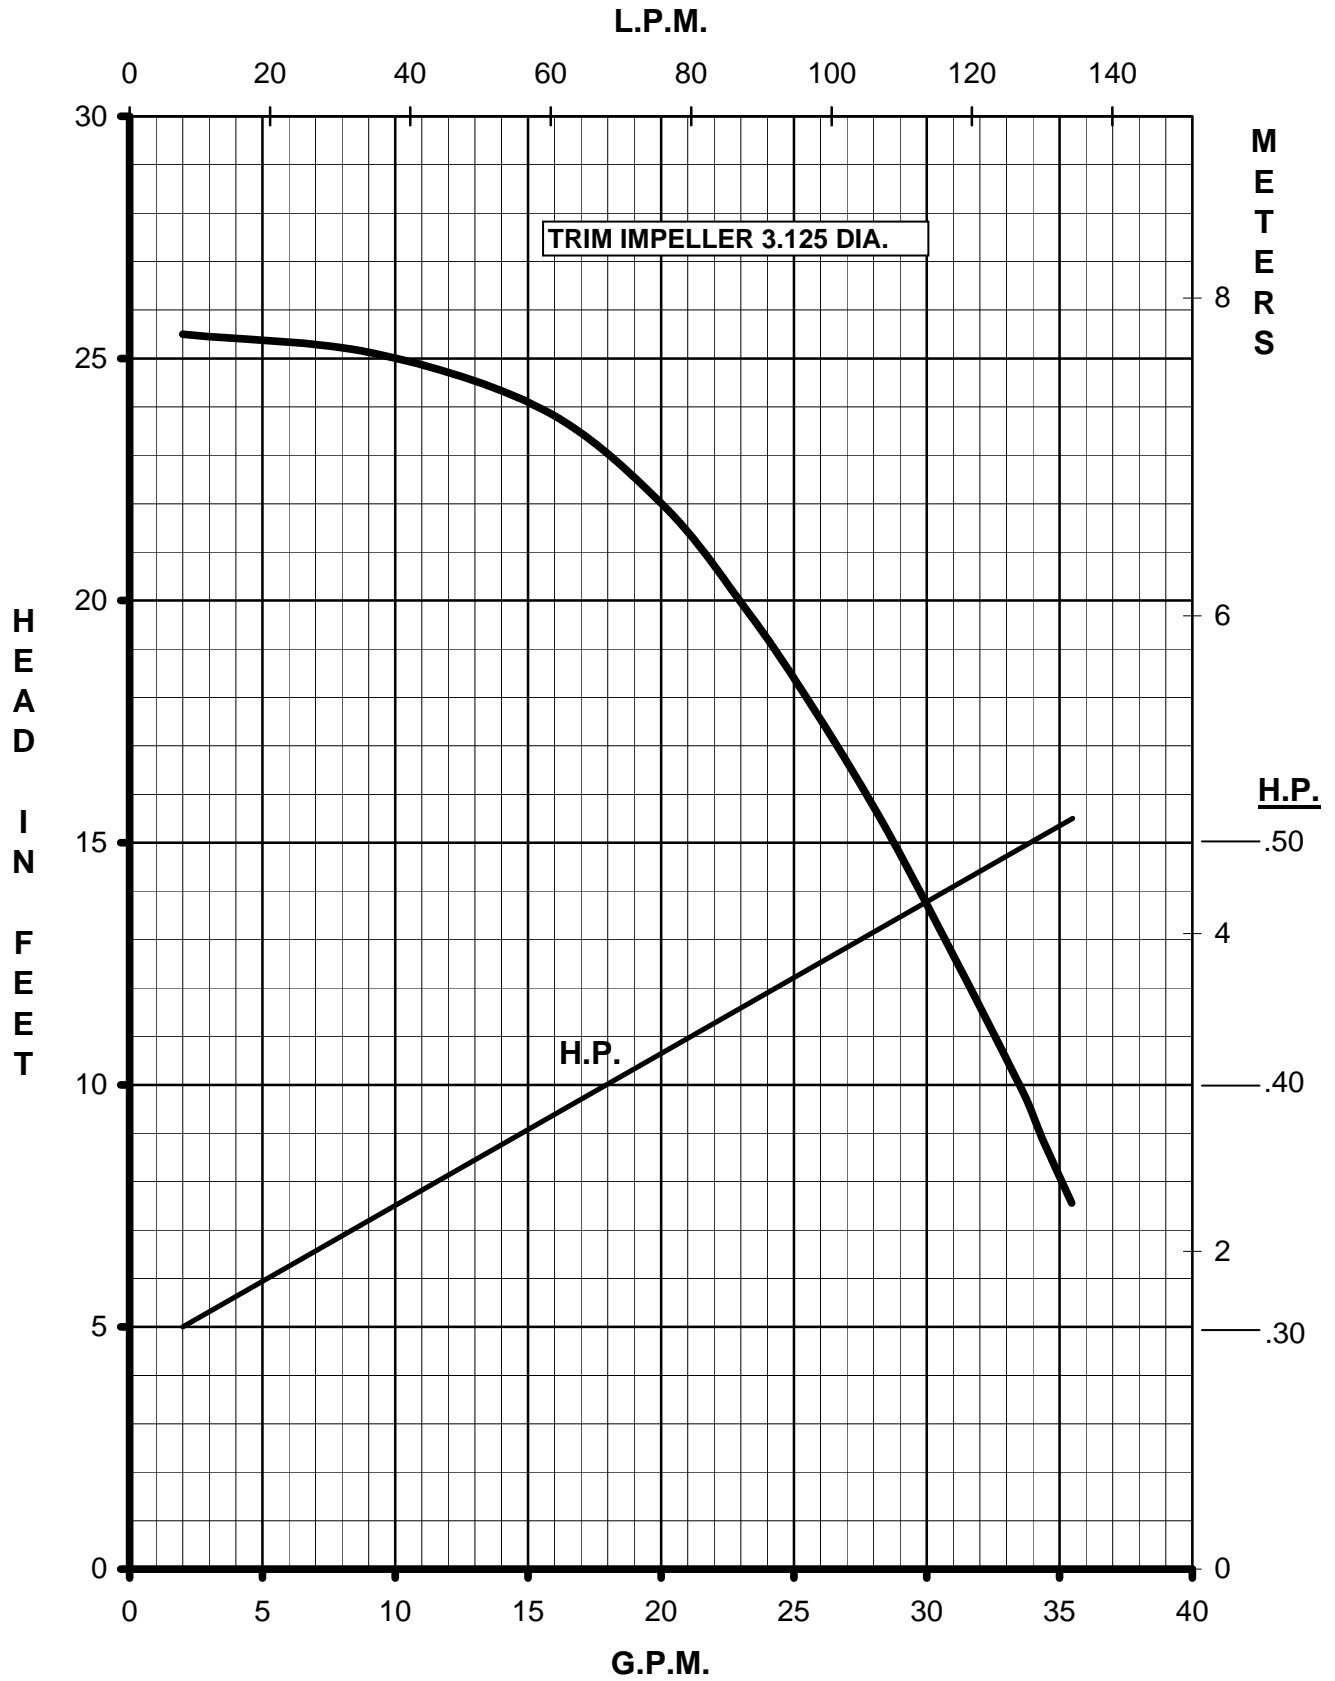

MARCH PUMPS

TE-7S-MD
TRIM IMPELLER 3.125 DIA.
1PH, 3PH 50HZ