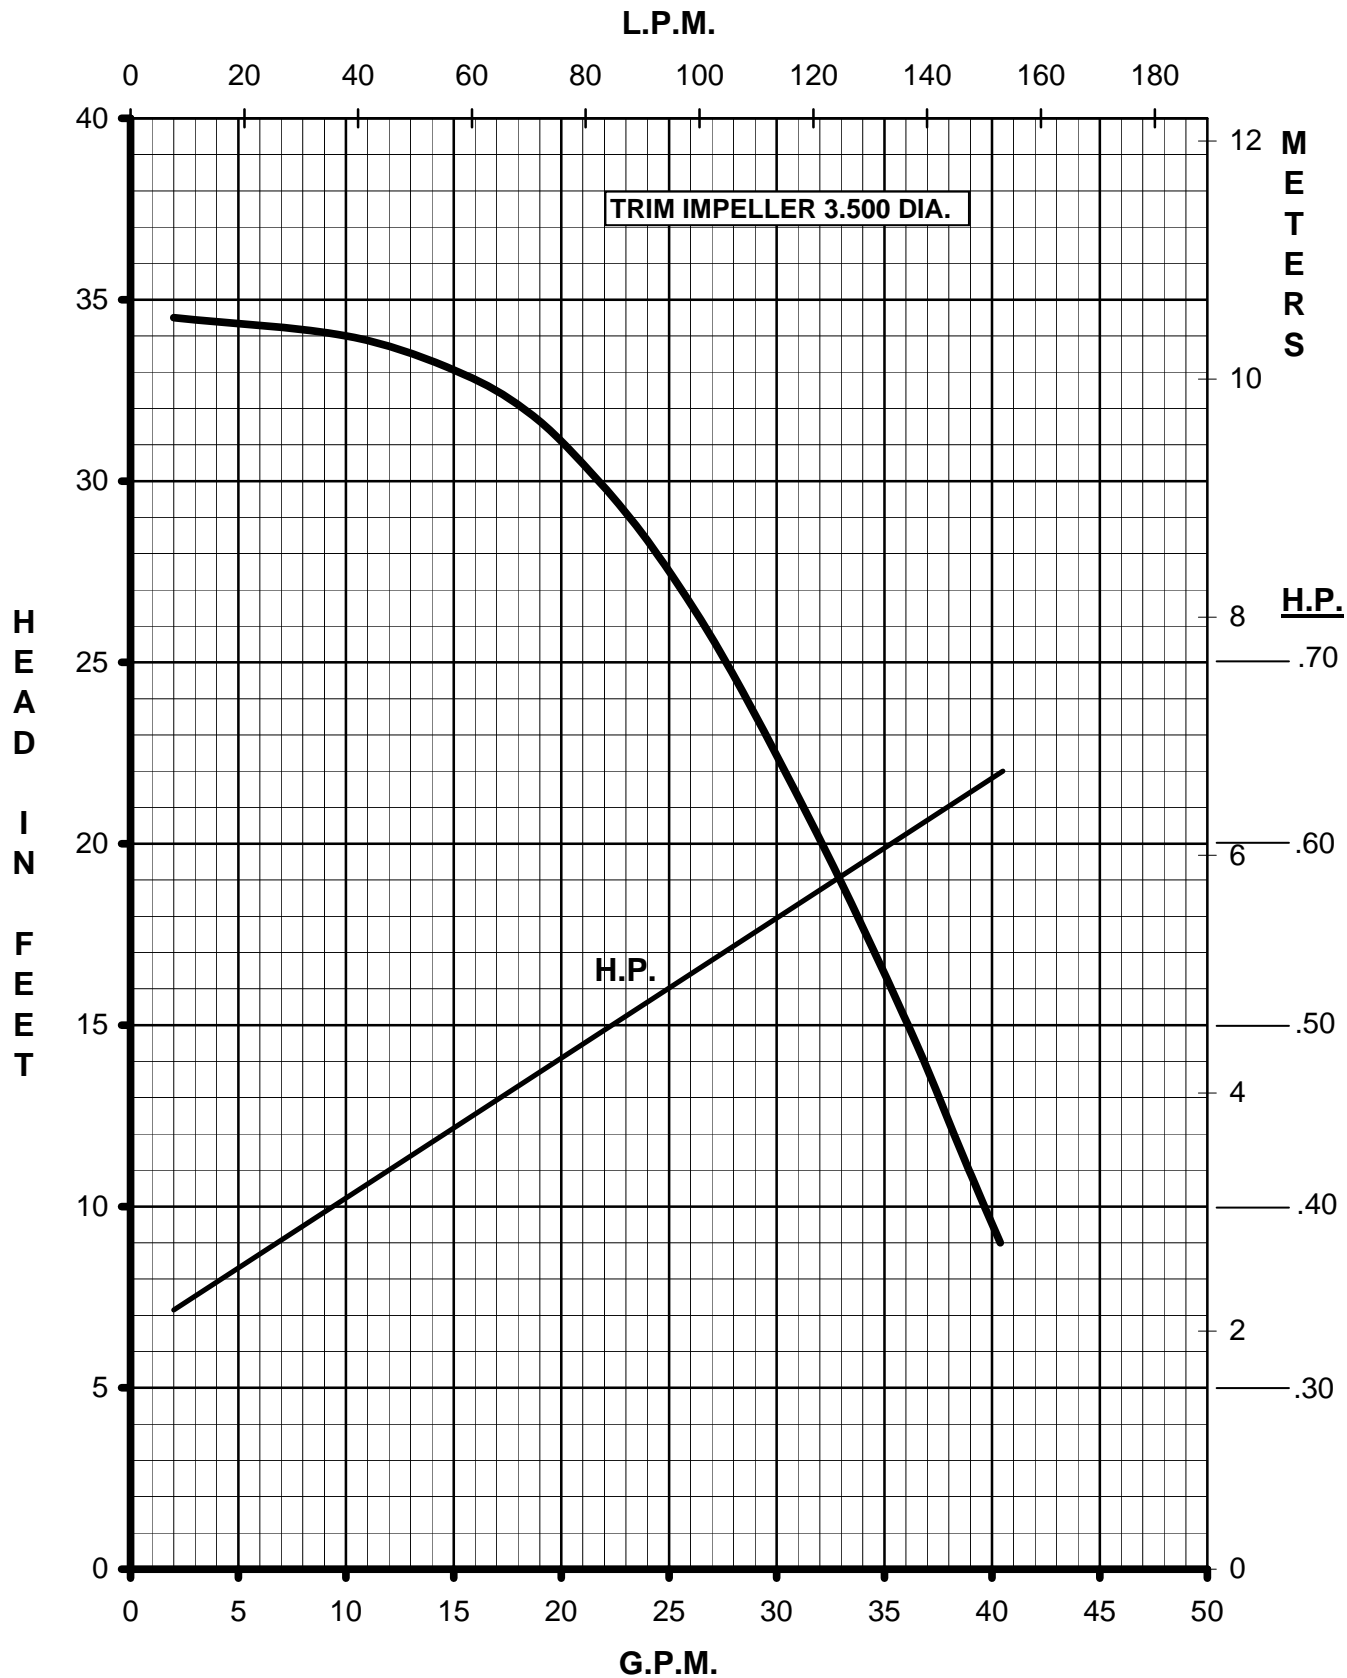

MARCH
PUMPS

TE-7S-MD
1PH, 3PH 50HZ

**MARCH
PUMPS**

TE-7S-MD
FULL SIZE IMPELLER 3.750 DIA.
1PH, 3PH 50HZ

MARCH PUMPS

TE-7S-MD
TRIM IMPELLER 3.625 DIA.
1PH, 3PH 50HZ

MARCH PUMPS

TE-7S-MD
TRIM IMPELLER 3.500 DIA.
1PH, 3PH 50HZ

MARCH PUMPS

TE-7S-MD
TRIM IMPELLER 3.375 DIA.
1PH, 3PH 50HZ

MARCH PUMPS

TE-7S-MD
TRIM IMPELLER 3.250 DIA.
1PH, 3PH 50HZ

MARCH PUMPS

TE-7S-MD
TRIM IMPELLER 3.125 DIA.
1PH, 3PH 50HZ

MARCH PUMPS

TE-7S-MD
TRIM IMPELLER 3.000 DIA.
1PH, 3PH 50HZ

MARCH PUMPS

TE-7S-MD
TRIM IMPELLER 2.875 DIA.
1PH, 3PH 50HZ