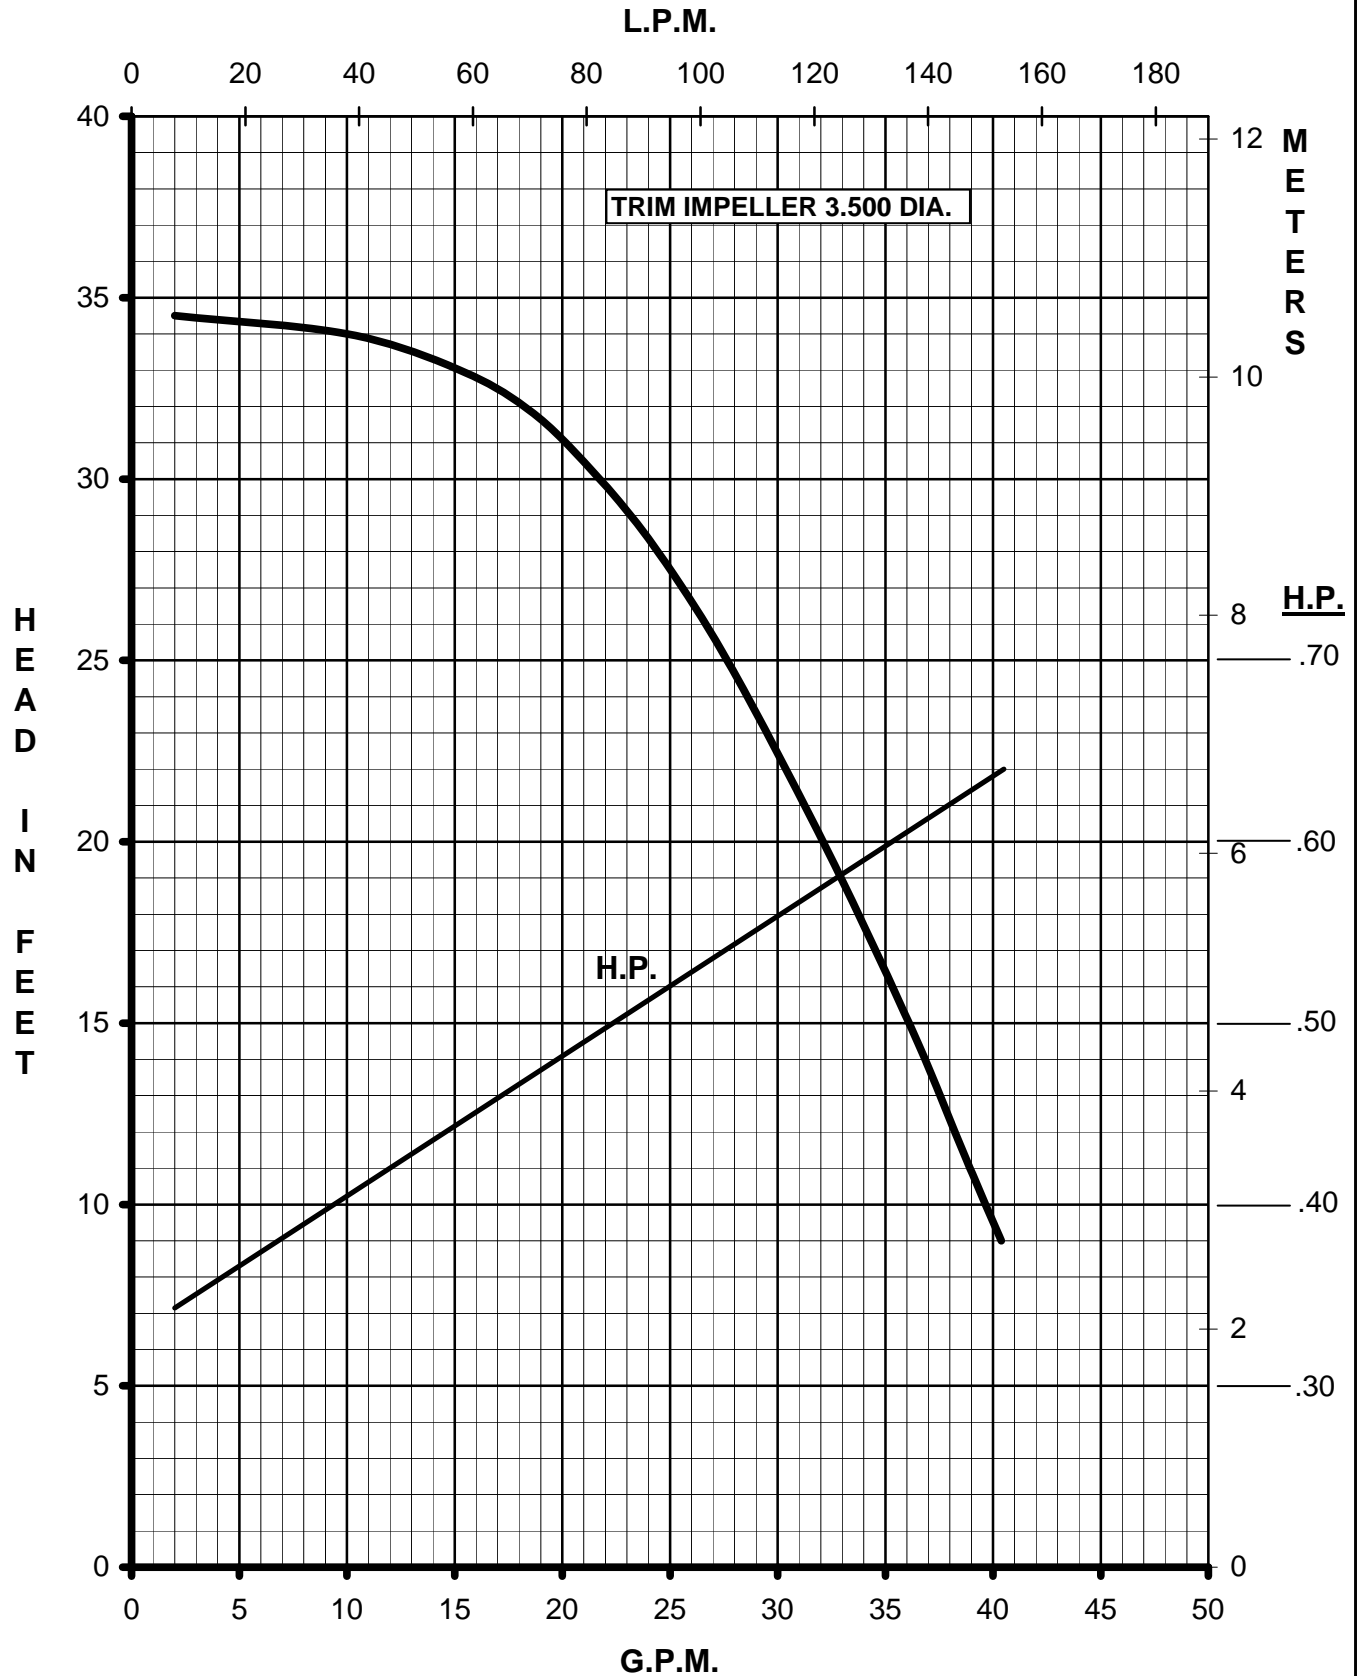

MARCH PUMPS

TE-7S-MD
TRIM IMPELLER 3.500 DIA.
1PH, 3PH 50HZ