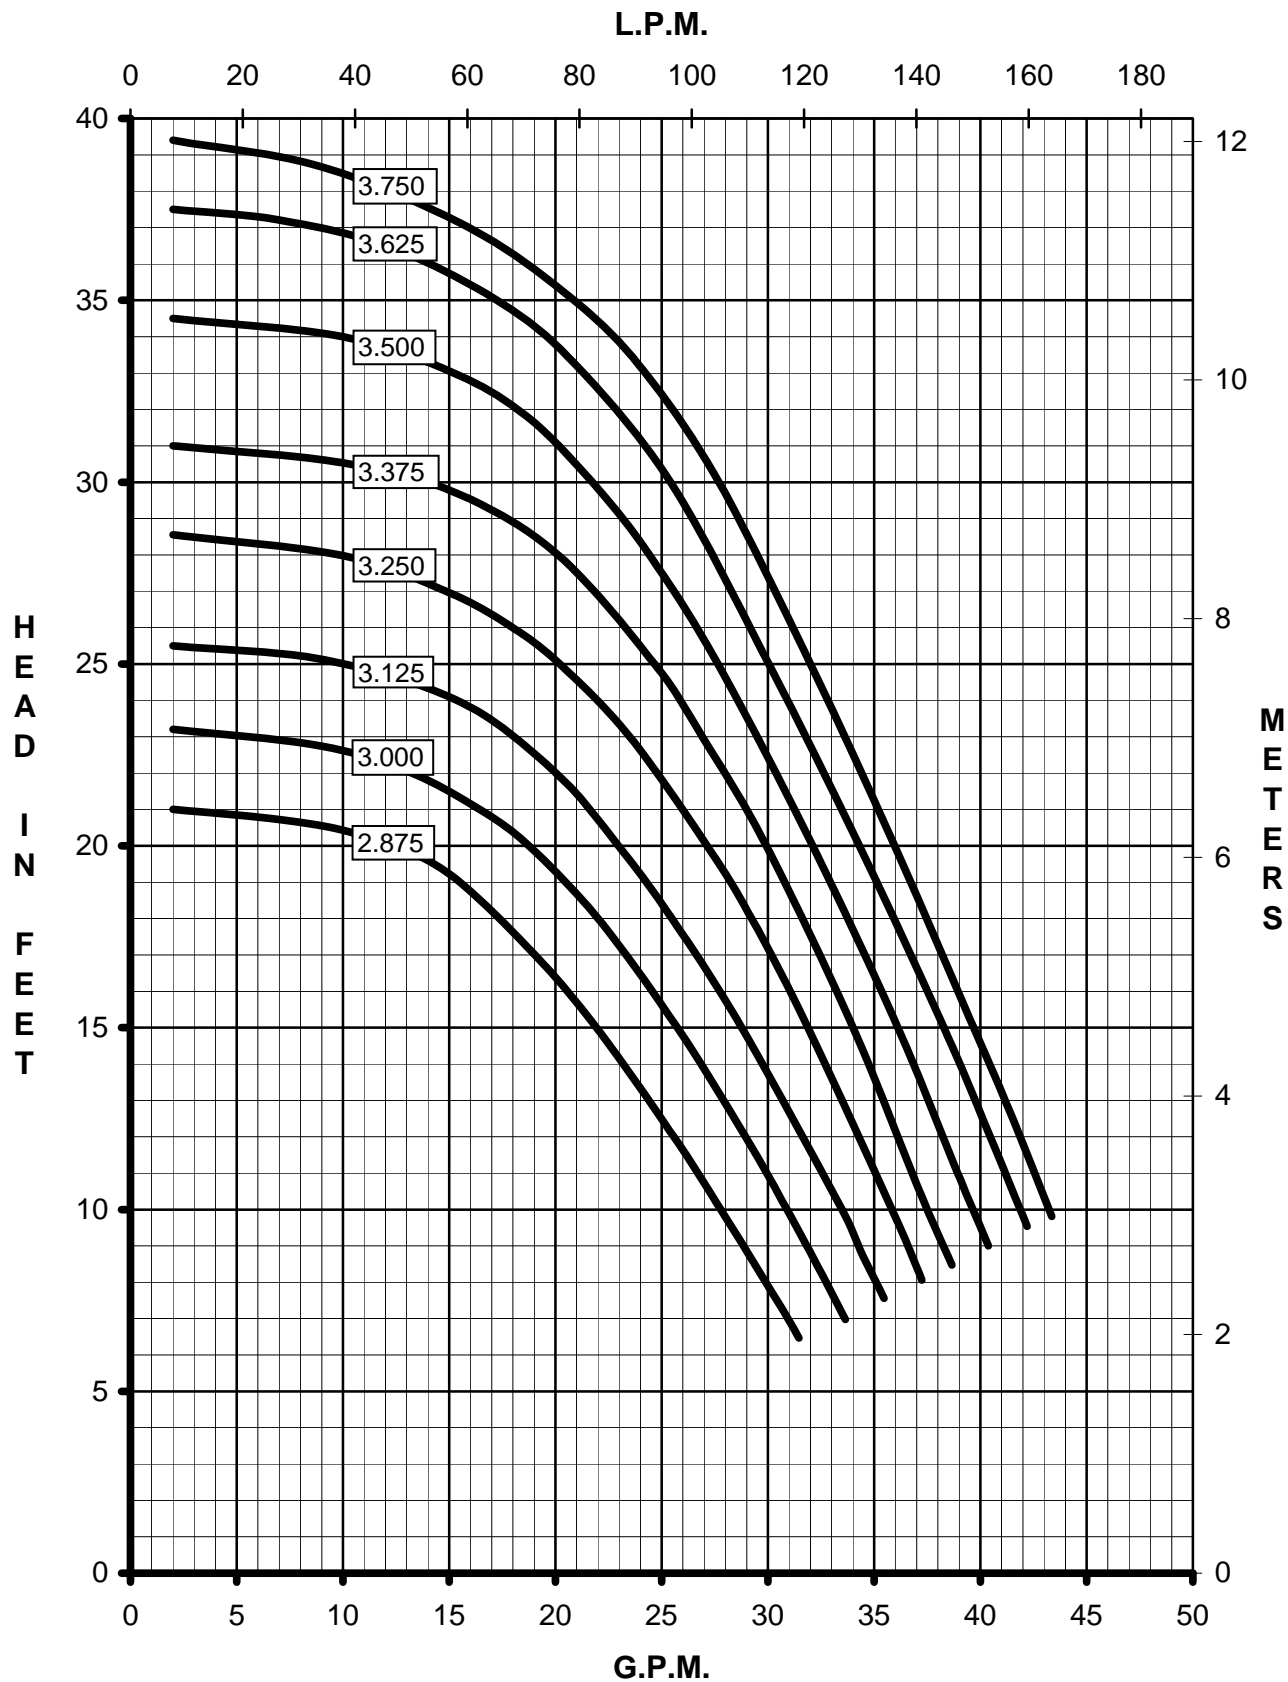

MARCH
PUMPS

TE-7S-MD
1PH, 3PH 50HZ

**MARCH
PUMPS**

TE-7S-MD
FULL SIZE IMPELLER 3.750 DIA.
1PH, 3PH 50HZ

MARCH PUMPS

TE-7S-MD
TRIM IMPELLER 3.625 DIA.
1PH, 3PH 50HZ

MARCH PUMPS

TE-7S-MD
TRIM IMPELLER 3.500 DIA.
1PH, 3PH 50HZ

MARCH PUMPS

TE-7S-MD
TRIM IMPELLER 3.375 DIA.
1PH, 3PH 50HZ

MARCH PUMPS

TE-7S-MD
TRIM IMPELLER 3.250 DIA.
1PH, 3PH 50HZ

MARCH PUMPS

TE-7S-MD
TRIM IMPELLER 3.125 DIA.
1PH, 3PH 50HZ

MARCH PUMPS

TE-7S-MD
TRIM IMPELLER 3.000 DIA.
1PH, 3PH 50HZ

MARCH PUMPS

TE-7S-MD
TRIM IMPELLER 2.875 DIA.
1PH, 3PH 50HZ