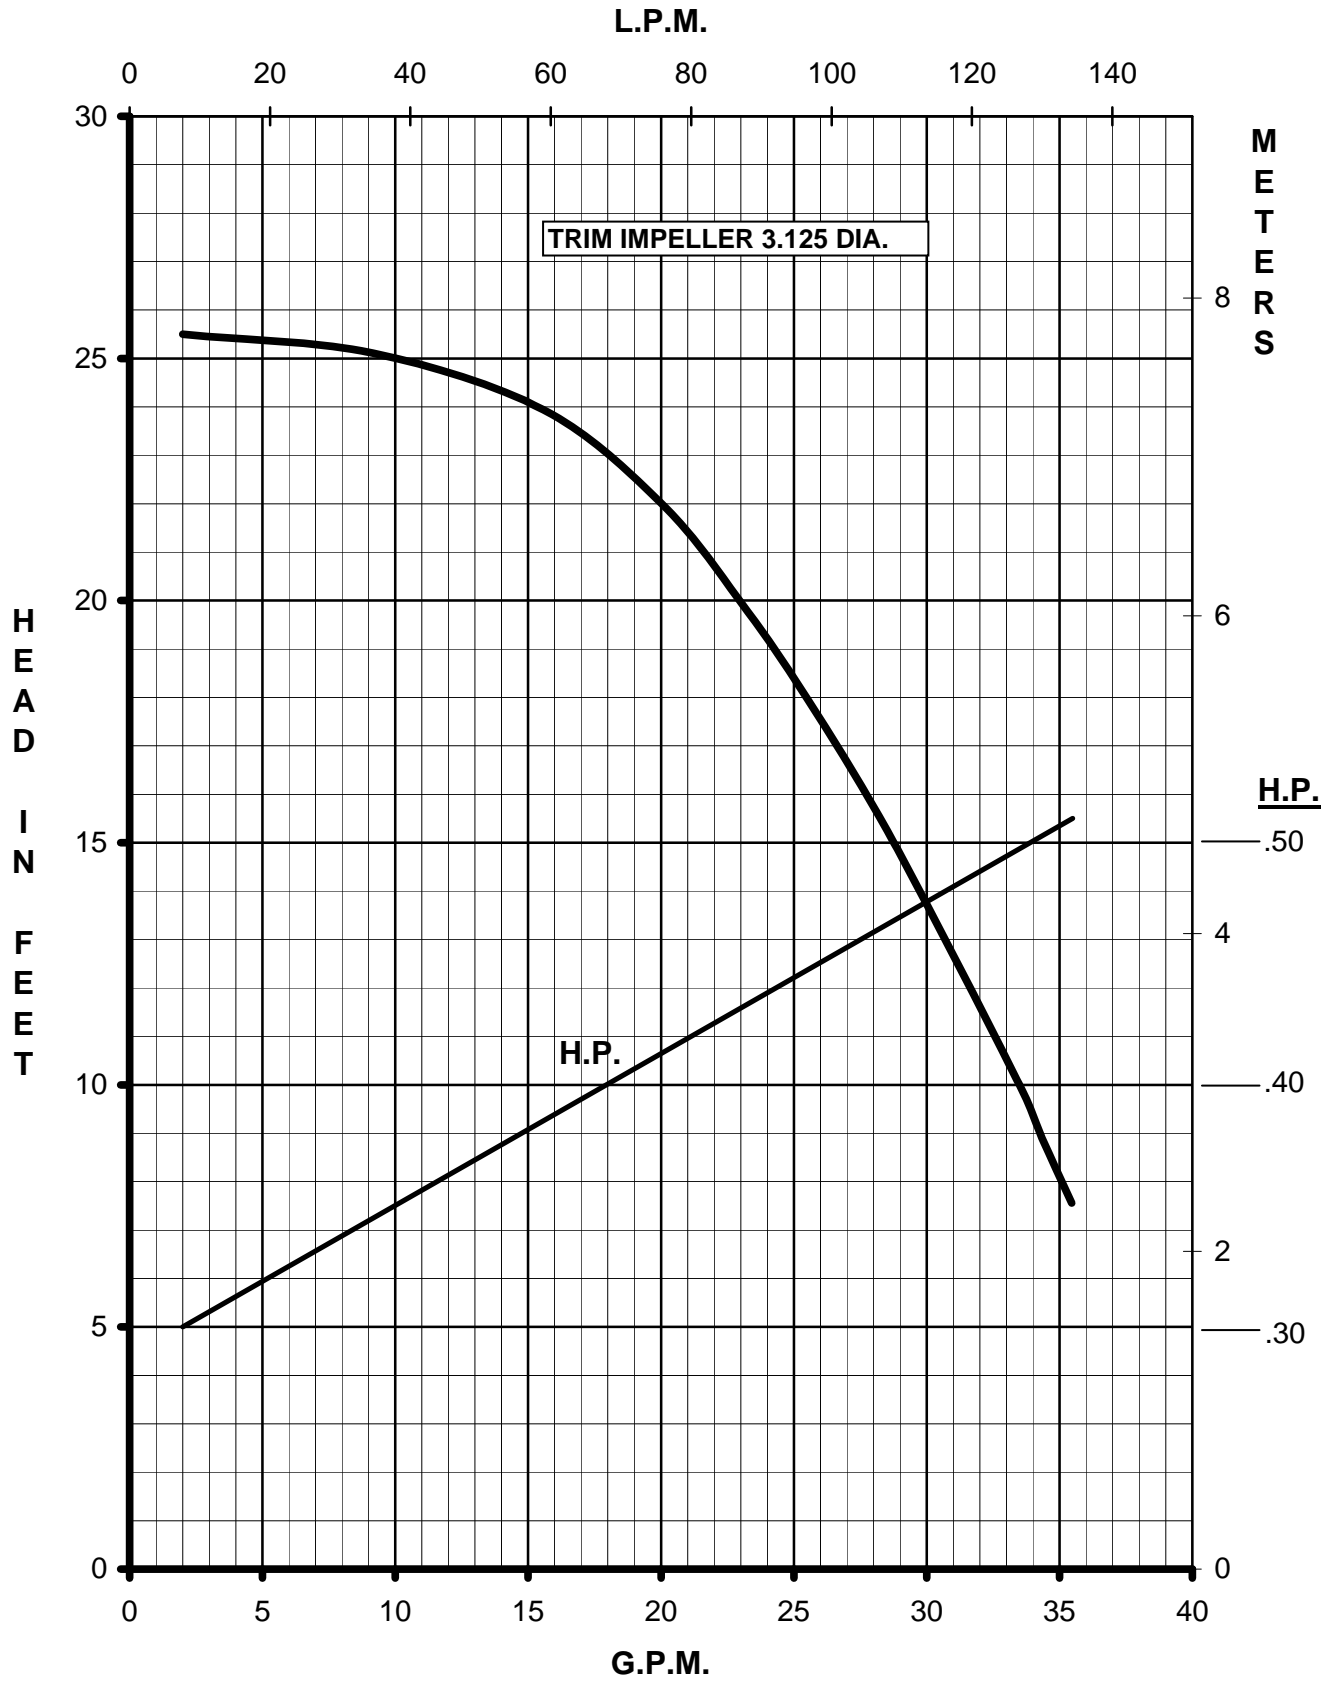

MARCH
PUMPS

TE-7S-MD
1PH, 3PH 50HZ

**MARCH
PUMPS**

TE-7S-MD
FULL SIZE IMPELLER 3.750 DIA.
1PH, 3PH 50HZ

MARCH PUMPS

TE-7S-MD
TRIM IMPELLER 3.625 DIA.
1PH, 3PH 50HZ

MARCH PUMPS

TE-7S-MD
TRIM IMPELLER 3.500 DIA.
1PH, 3PH 50HZ

MARCH PUMPS

TE-7S-MD
TRIM IMPELLER 3.375 DIA.
1PH, 3PH 50HZ

MARCH PUMPS

TE-7S-MD
TRIM IMPELLER 3.250 DIA.
1PH, 3PH 50HZ

MARCH PUMPS

TE-7S-MD
TRIM IMPELLER 3.125 DIA.
1PH, 3PH 50HZ

MARCH PUMPS

TE-7S-MD
TRIM IMPELLER 3.000 DIA.
1PH, 3PH 50HZ

MARCH PUMPS

TE-7S-MD
TRIM IMPELLER 2.875 DIA.
1PH, 3PH 50HZ