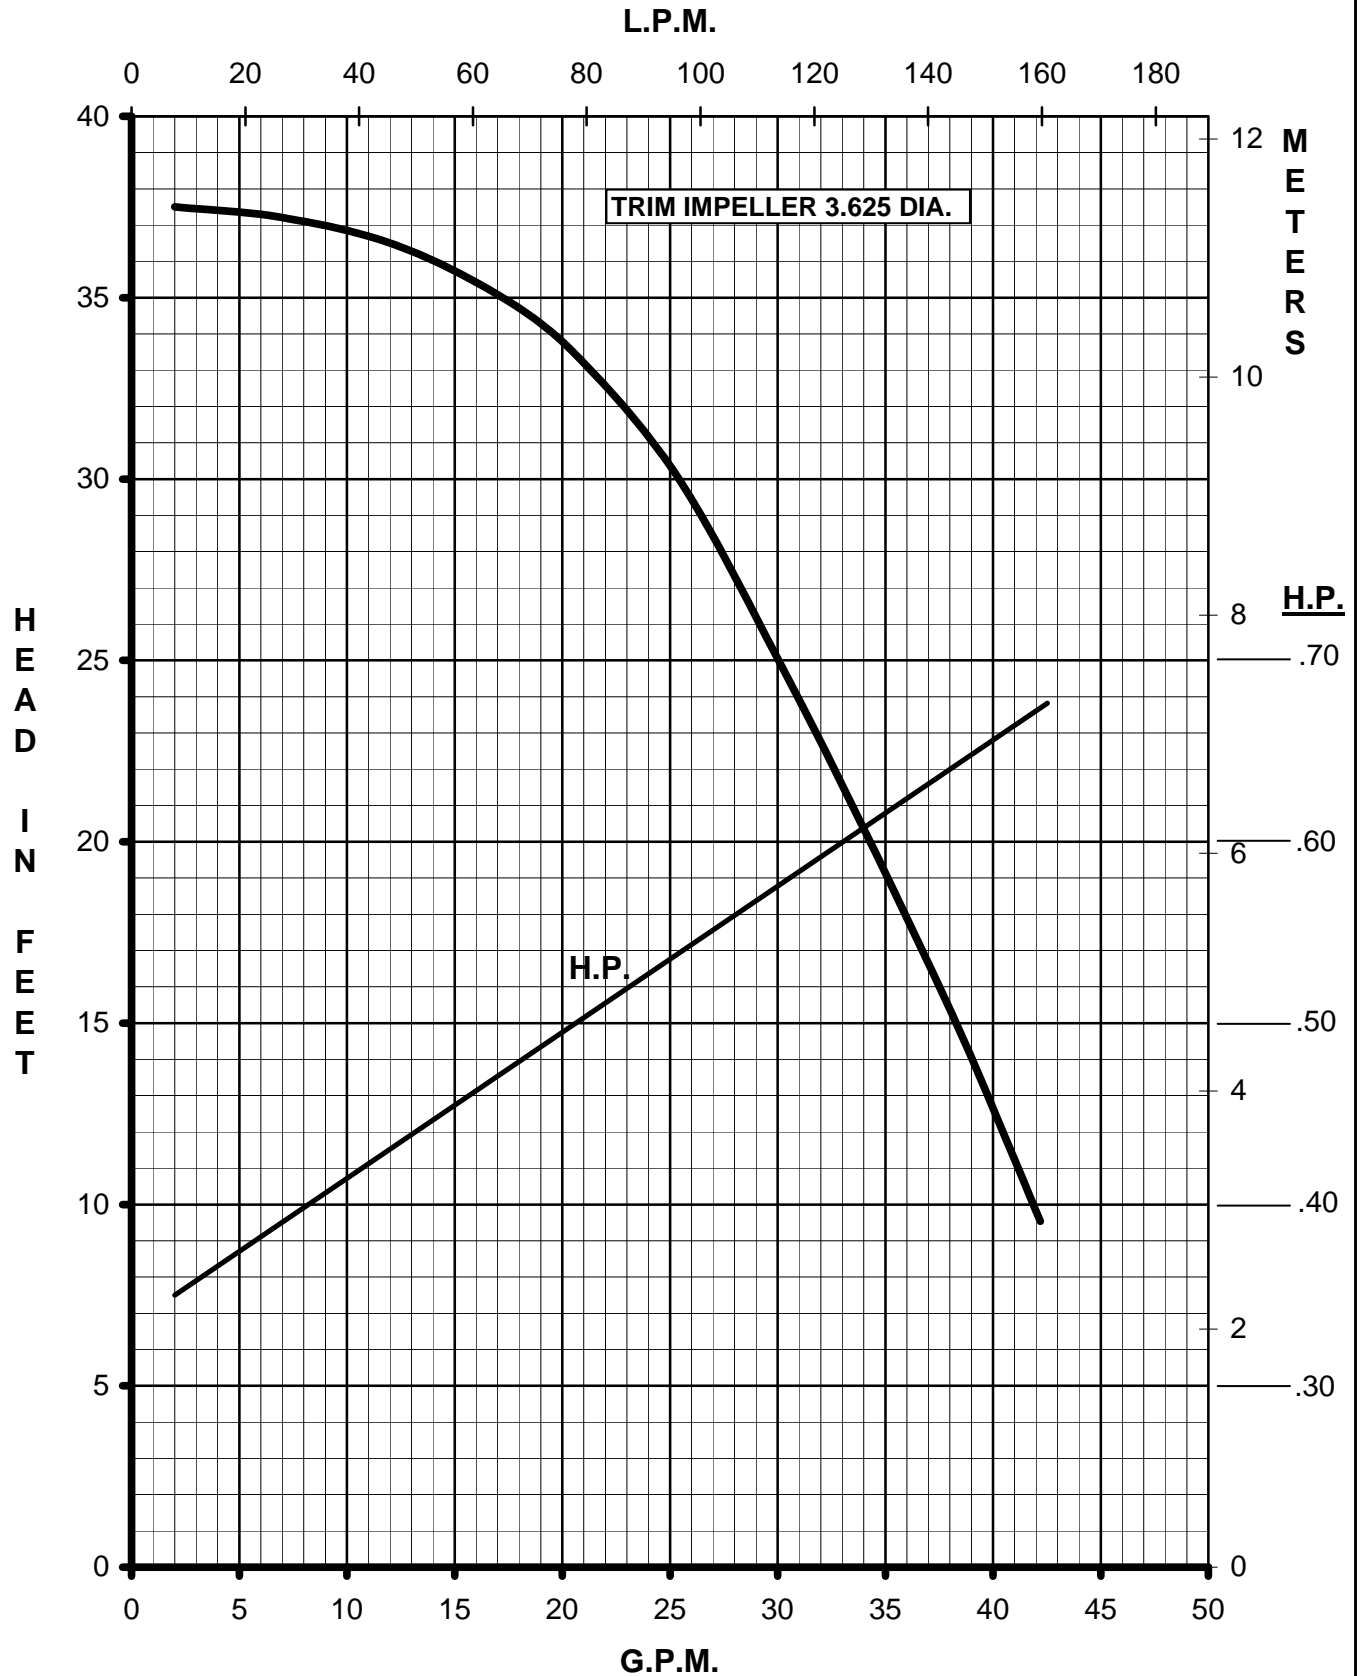

MARCH
PUMPS

TE-7S-MD
1PH, 3PH 50HZ

**MARCH
PUMPS**

TE-7S-MD
FULL SIZE IMPELLER 3.750 DIA.
1PH, 3PH 50HZ

MARCH PUMPS

TE-7S-MD
TRIM IMPELLER 3.625 DIA.
1PH, 3PH 50HZ

MARCH PUMPS

TE-7S-MD
TRIM IMPELLER 3.500 DIA.
1PH, 3PH 50HZ

MARCH PUMPS

TE-7S-MD
TRIM IMPELLER 3.375 DIA.
1PH, 3PH 50HZ

MARCH PUMPS

TE-7S-MD
TRIM IMPELLER 3.250 DIA.
1PH, 3PH 50HZ

MARCH PUMPS

TE-7S-MD
TRIM IMPELLER 3.125 DIA.
1PH, 3PH 50HZ

MARCH PUMPS

TE-7S-MD
TRIM IMPELLER 3.000 DIA.
1PH, 3PH 50HZ

MARCH PUMPS

TE-7S-MD
TRIM IMPELLER 2.875 DIA.
1PH, 3PH 50HZ