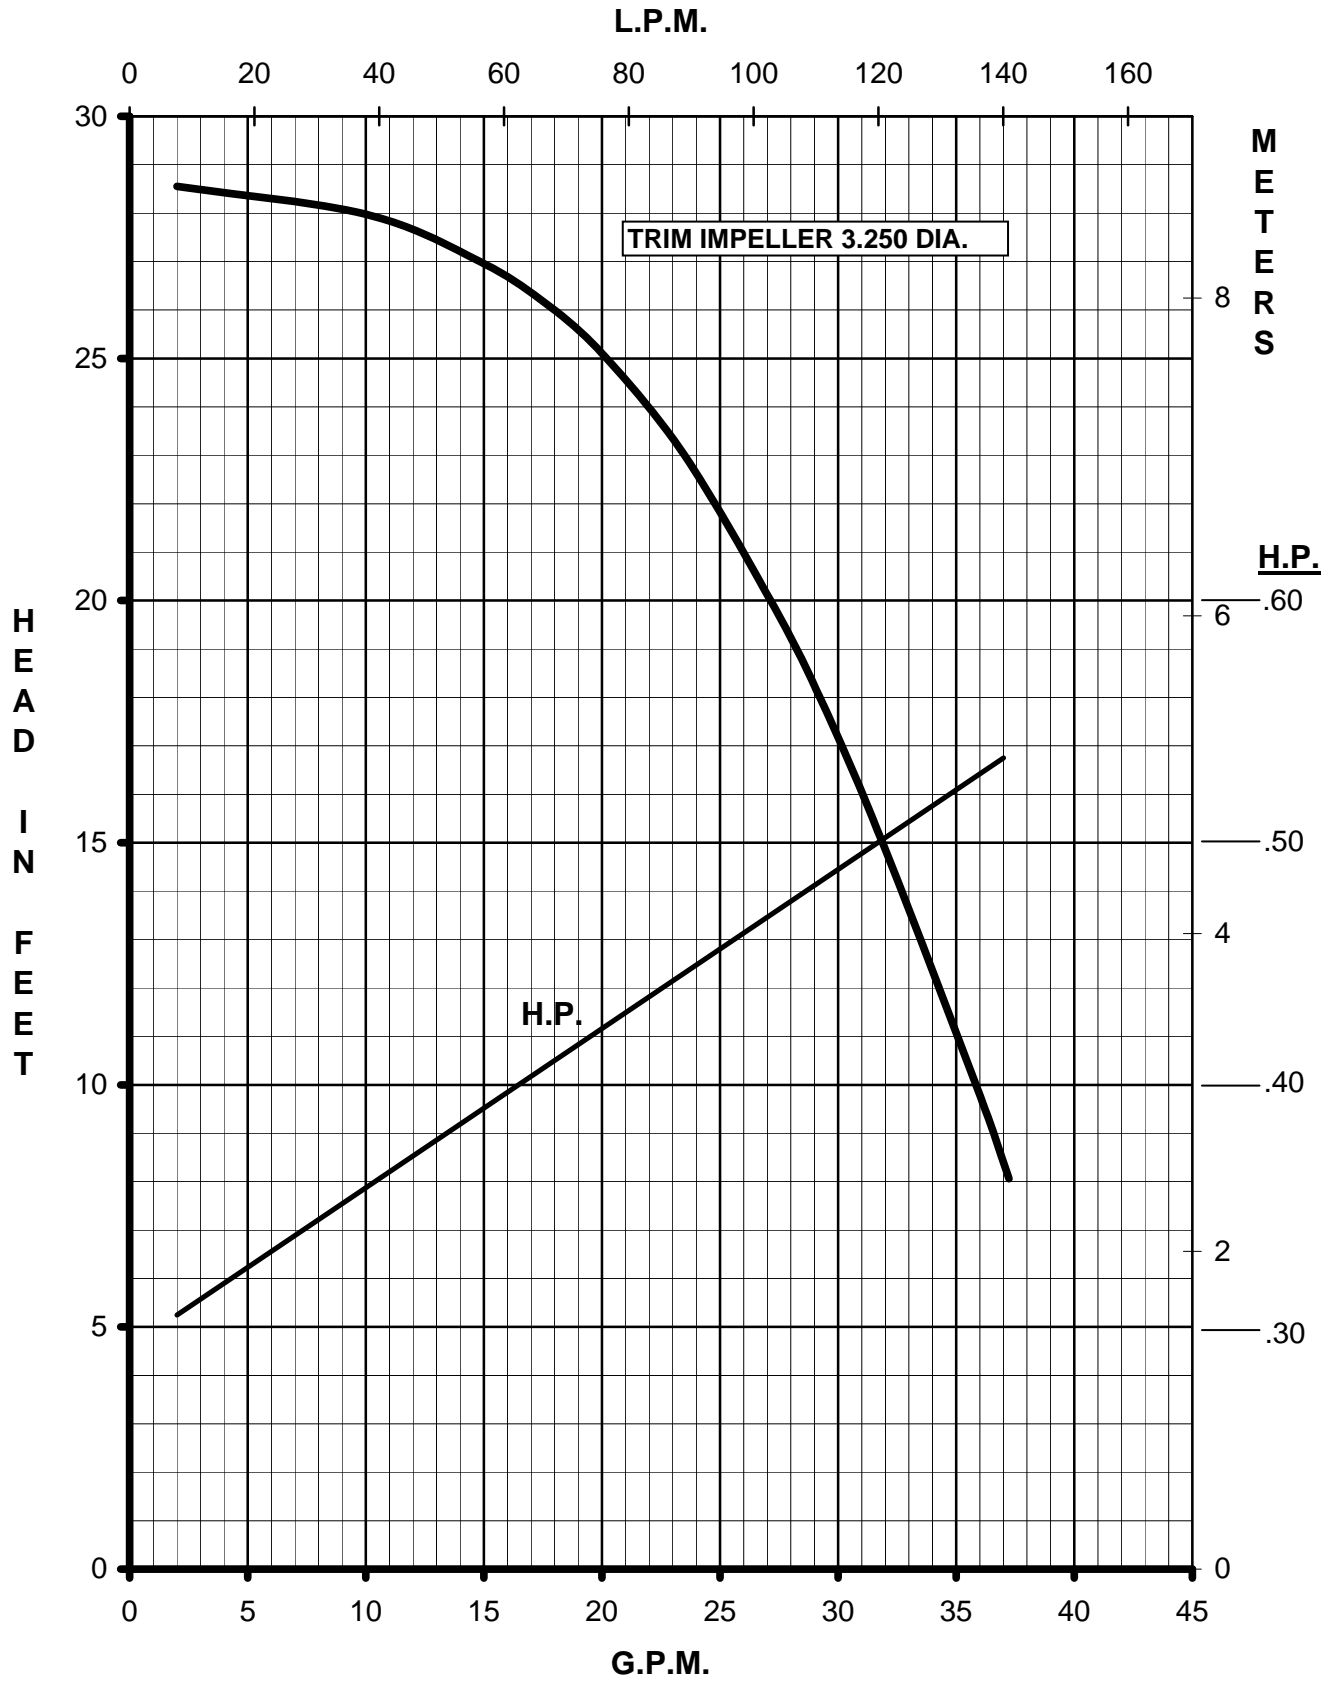

MARCH PUMPS

TE-7S-MD
TRIM IMPELLER 3.250 DIA.
1PH, 3PH 50HZ