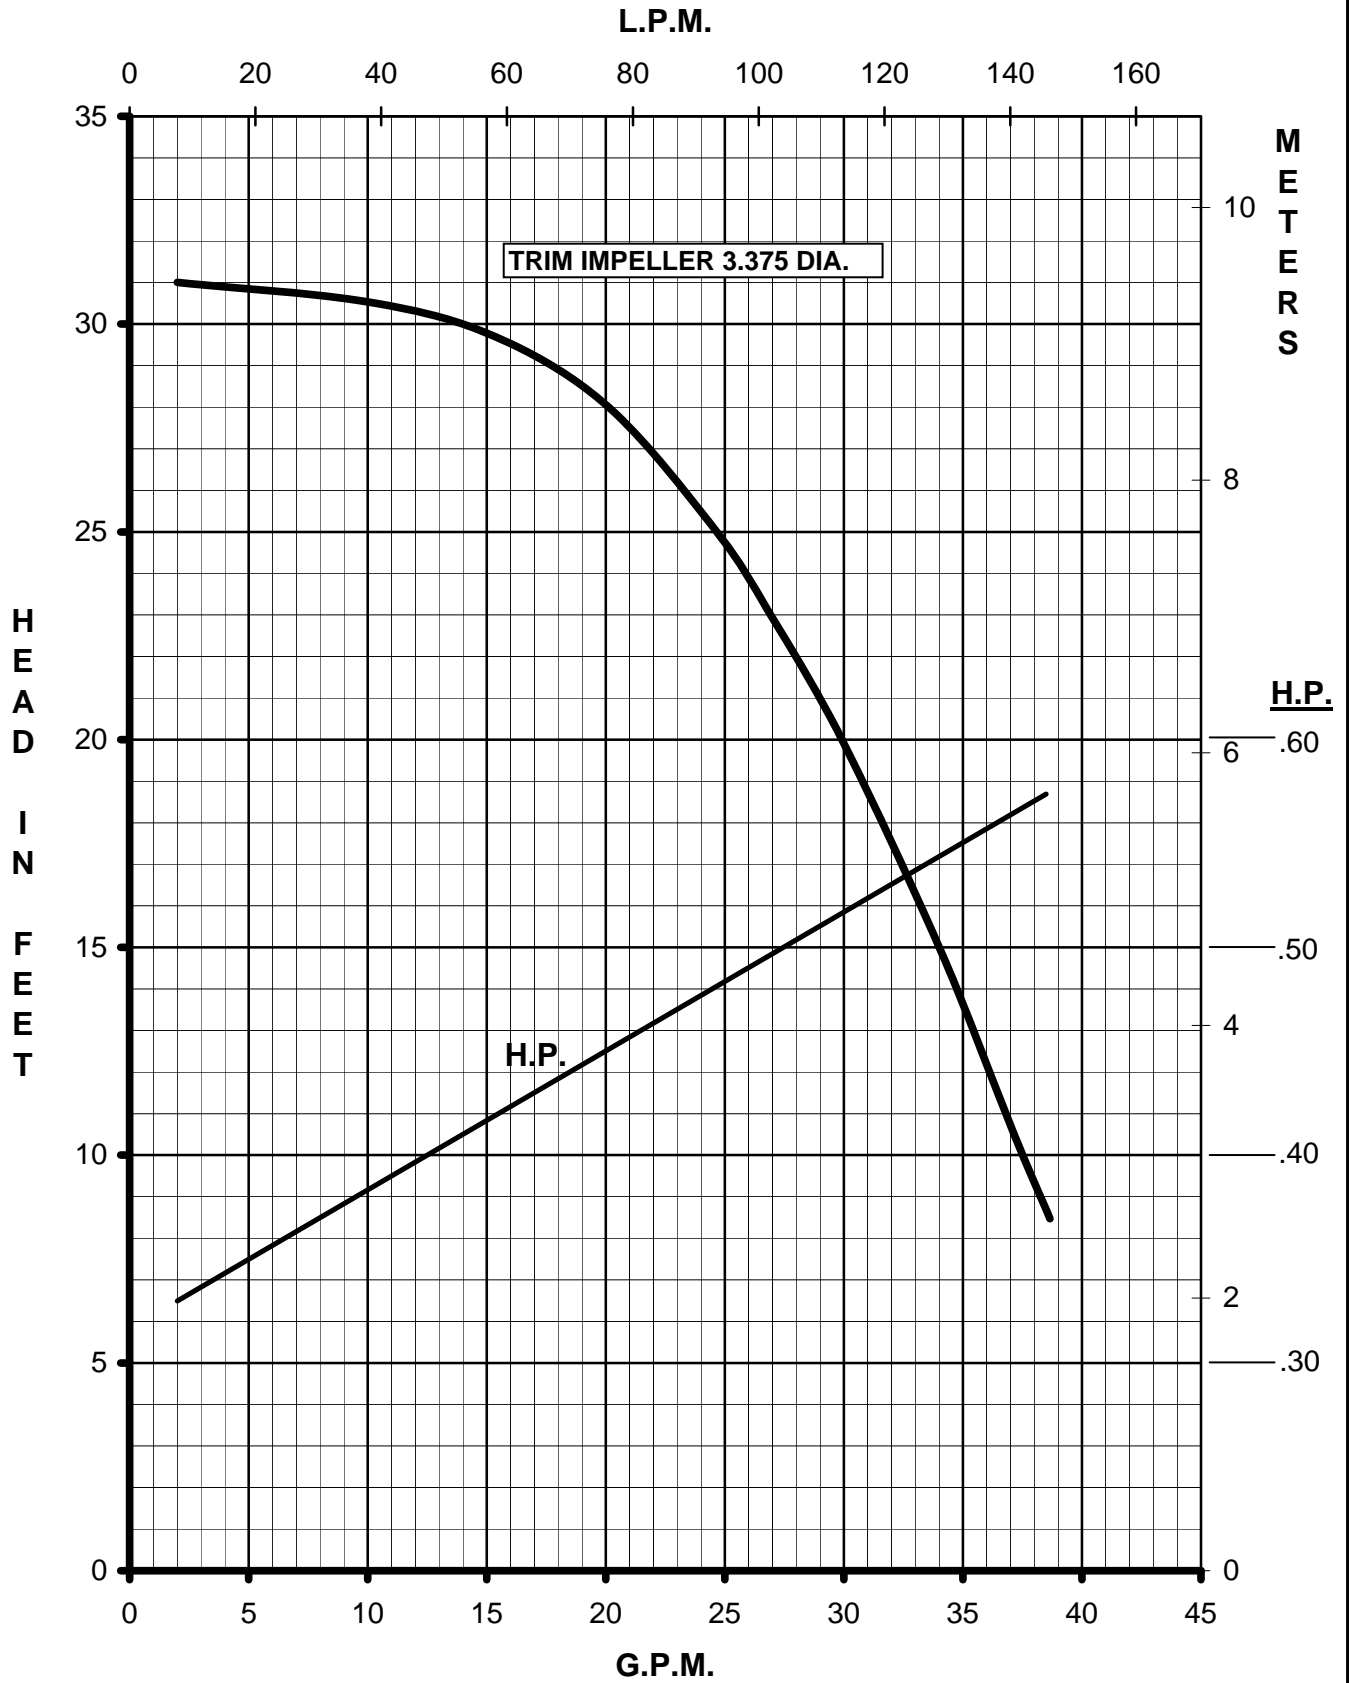

MARCH PUMPS

TE-7S-MD
TRIM IMPELLER 3.375 DIA.
1PH, 3PH 50HZ