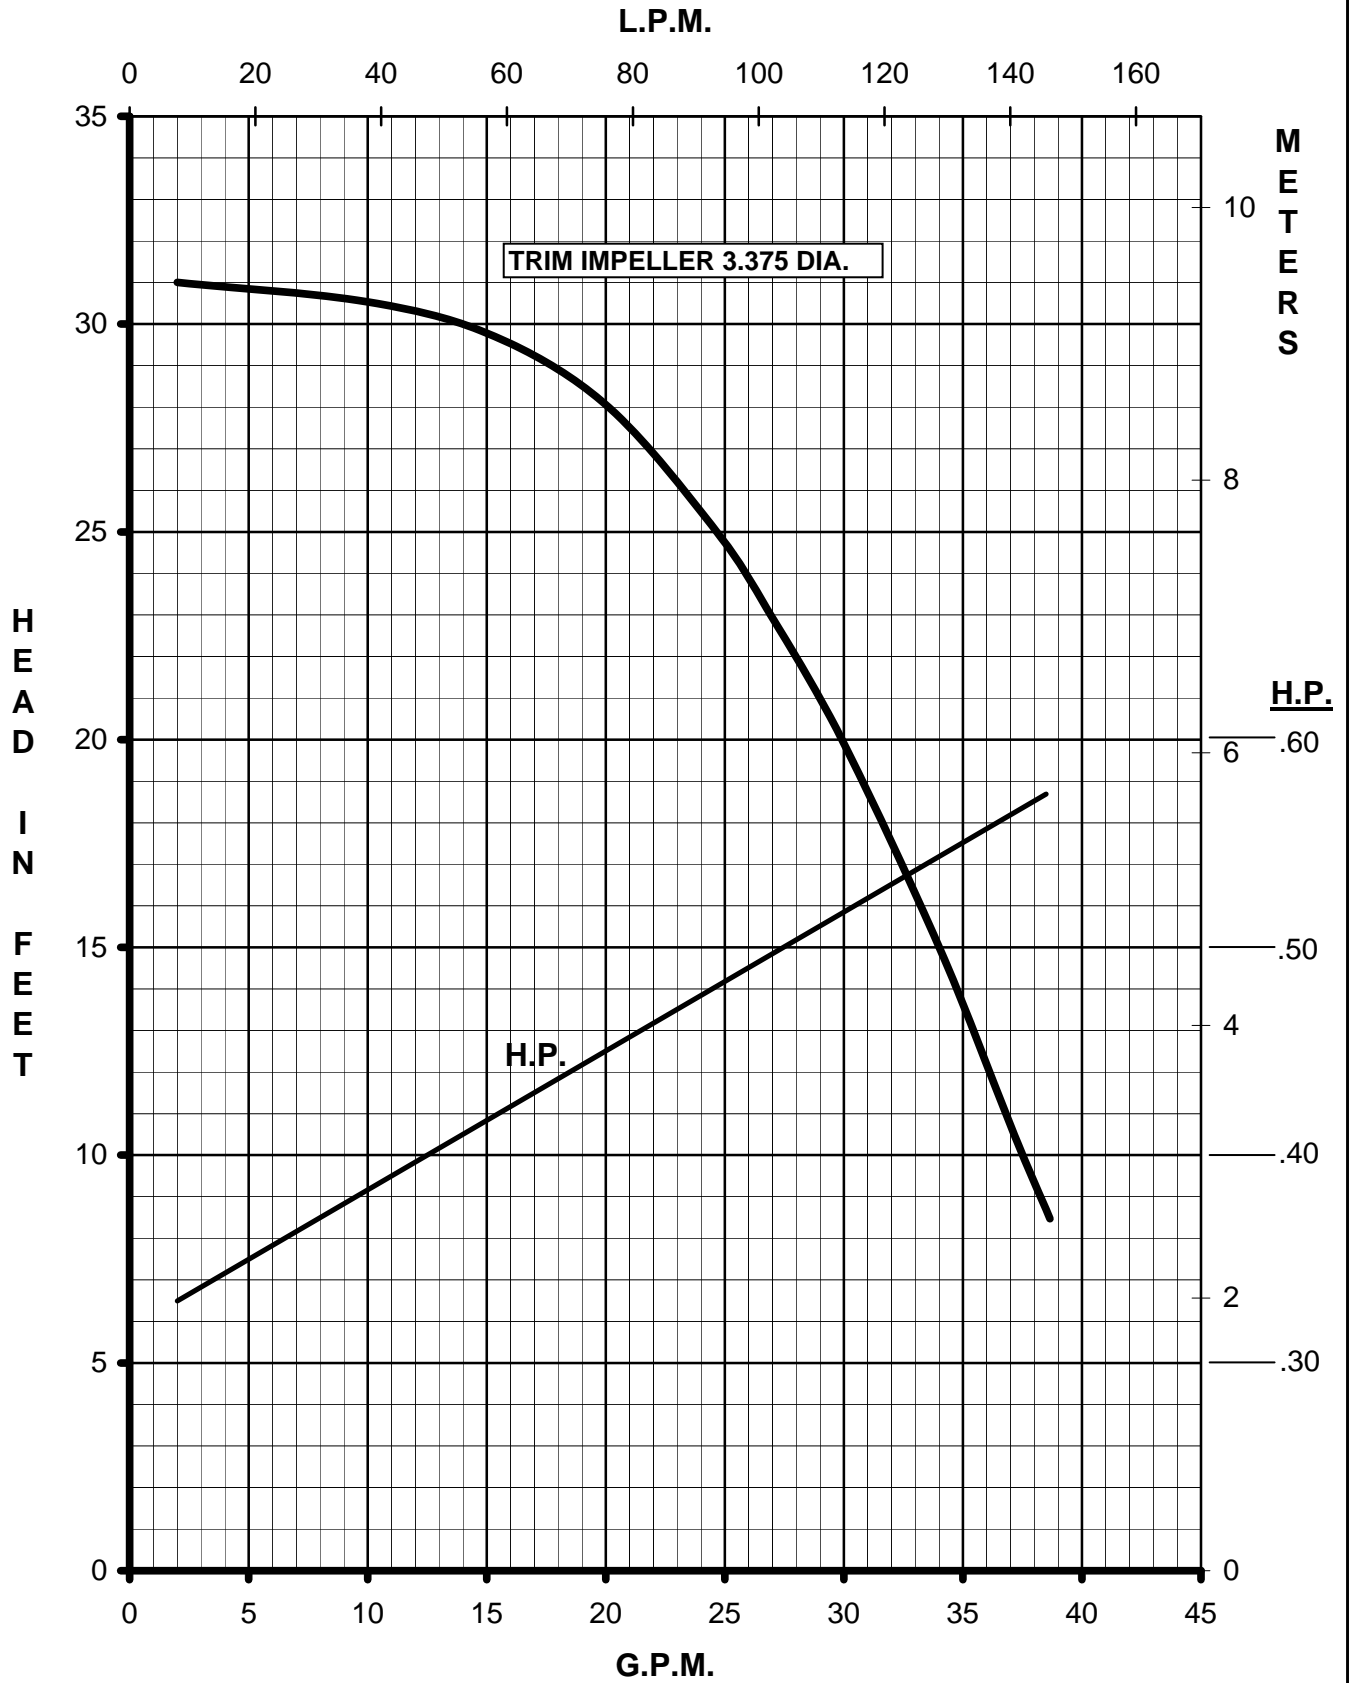

MARCH
PUMPS

TE-7S-MD
1PH, 3PH 50HZ

**MARCH
PUMPS**

TE-7S-MD
FULL SIZE IMPELLER 3.750 DIA.
1PH, 3PH 50HZ

MARCH PUMPS

TE-7S-MD
TRIM IMPELLER 3.625 DIA.
1PH, 3PH 50HZ

MARCH PUMPS

TE-7S-MD
TRIM IMPELLER 3.500 DIA.
1PH, 3PH 50HZ

MARCH PUMPS

TE-7S-MD
TRIM IMPELLER 3.375 DIA.
1PH, 3PH 50HZ

MARCH PUMPS

TE-7S-MD
TRIM IMPELLER 3.250 DIA.
1PH, 3PH 50HZ

MARCH PUMPS

TE-7S-MD
TRIM IMPELLER 3.125 DIA.
1PH, 3PH 50HZ

MARCH PUMPS

TE-7S-MD
TRIM IMPELLER 3.000 DIA.
1PH, 3PH 50HZ

MARCH PUMPS

TE-7S-MD
TRIM IMPELLER 2.875 DIA.
1PH, 3PH 50HZ