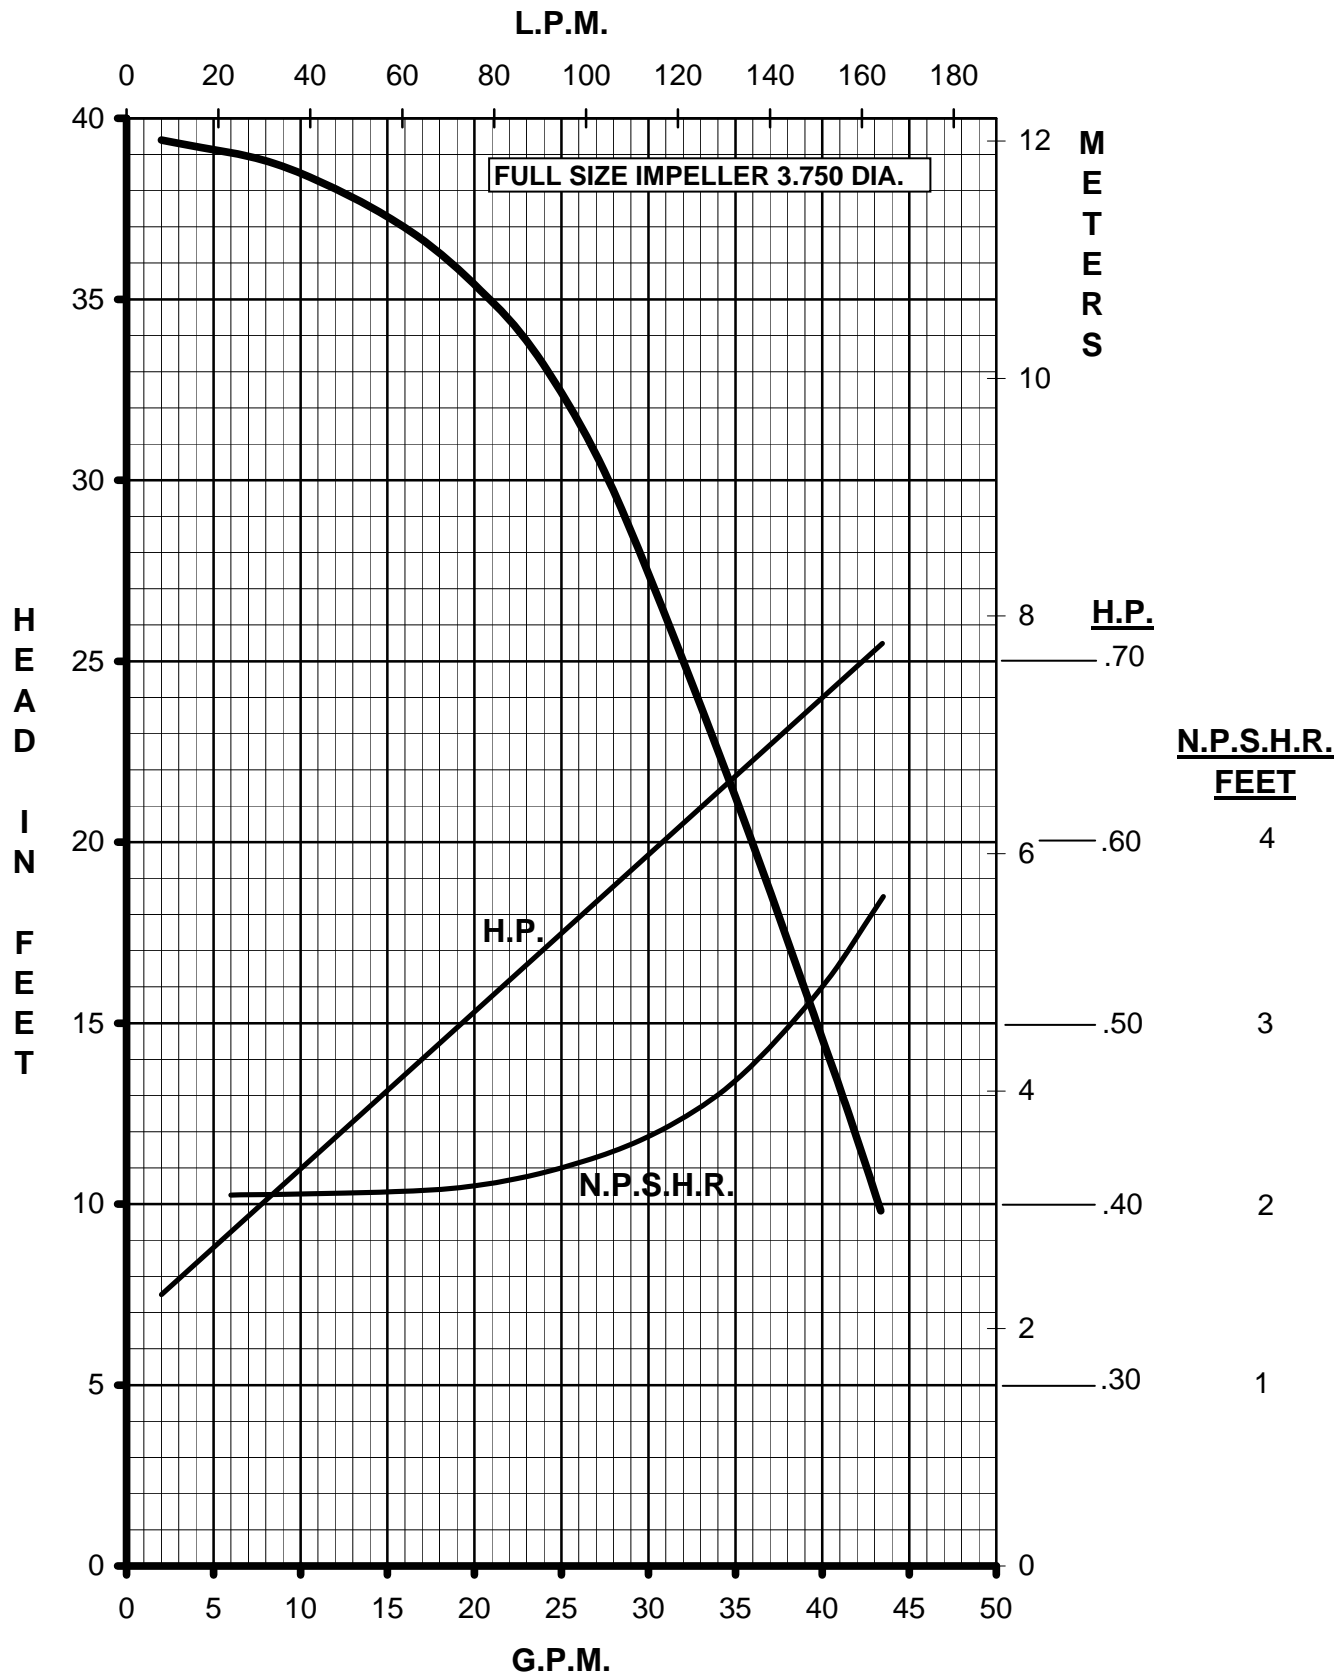

MARCH
PUMPS

TE-7S-MD
1PH, 3PH 50HZ

**MARCH
PUMPS**

TE-7S-MD
FULL SIZE IMPELLER 3.750 DIA.
1PH, 3PH 50HZ

MARCH PUMPS

TE-7S-MD
TRIM IMPELLER 3.625 DIA.
1PH, 3PH 50HZ

MARCH PUMPS

TE-7S-MD
TRIM IMPELLER 3.500 DIA.
1PH, 3PH 50HZ

MARCH PUMPS

TE-7S-MD
TRIM IMPELLER 3.375 DIA.
1PH, 3PH 50HZ

MARCH PUMPS

TE-7S-MD
TRIM IMPELLER 3.250 DIA.
1PH, 3PH 50HZ

MARCH PUMPS

TE-7S-MD
TRIM IMPELLER 3.125 DIA.
1PH, 3PH 50HZ

MARCH PUMPS

TE-7S-MD
TRIM IMPELLER 3.000 DIA.
1PH, 3PH 50HZ

MARCH PUMPS

TE-7S-MD
TRIM IMPELLER 2.875 DIA.
1PH, 3PH 50HZ