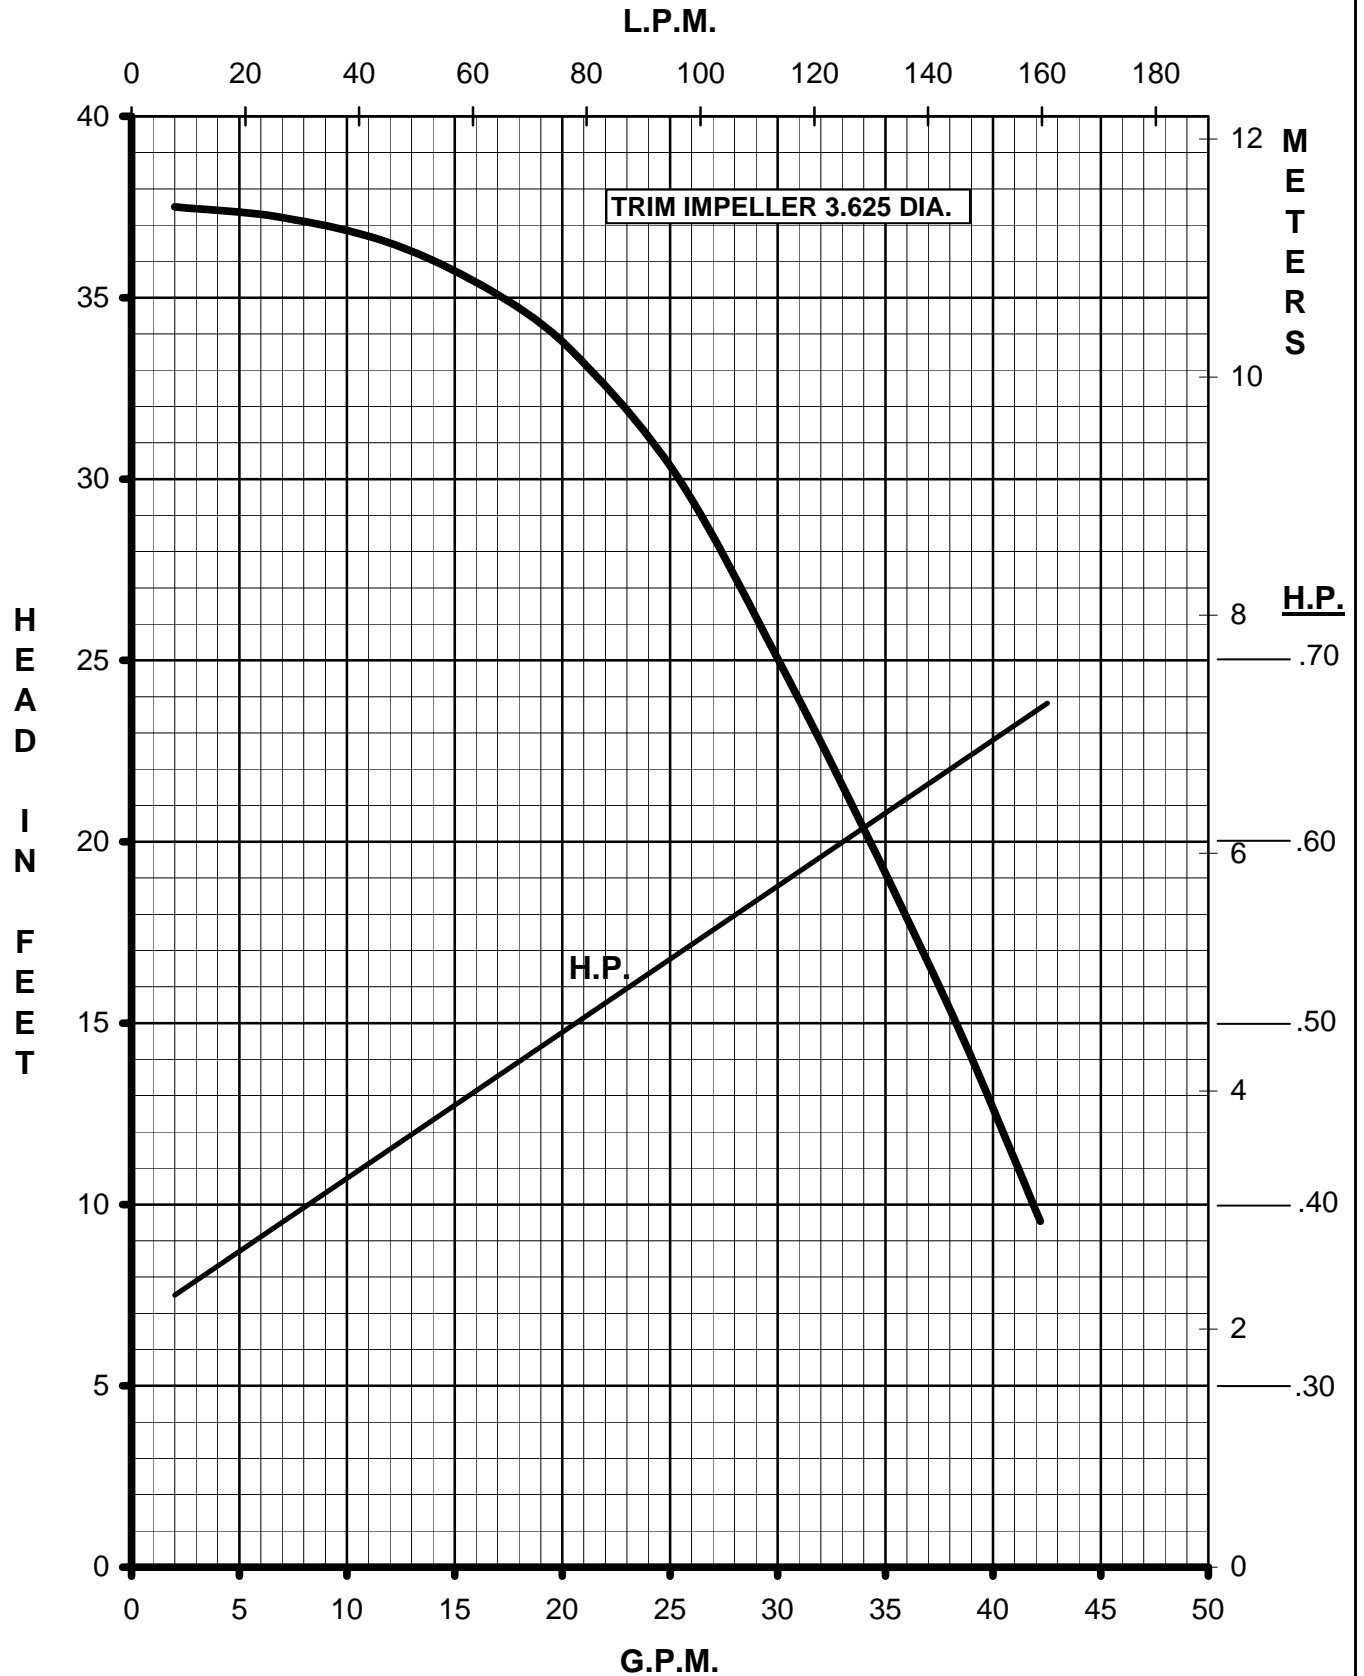

# MARCH PUMPS

**TE-7S-MD**  
**FULL SIZE IMPELLER 3.750 DIA.**  
**1PH, 3PH 50HZ**

# MARCH PUMPS

**TE-7S-MD**  
TRIM IMPELLER 3.625 DIA.  
1PH, 3PH 50HZ