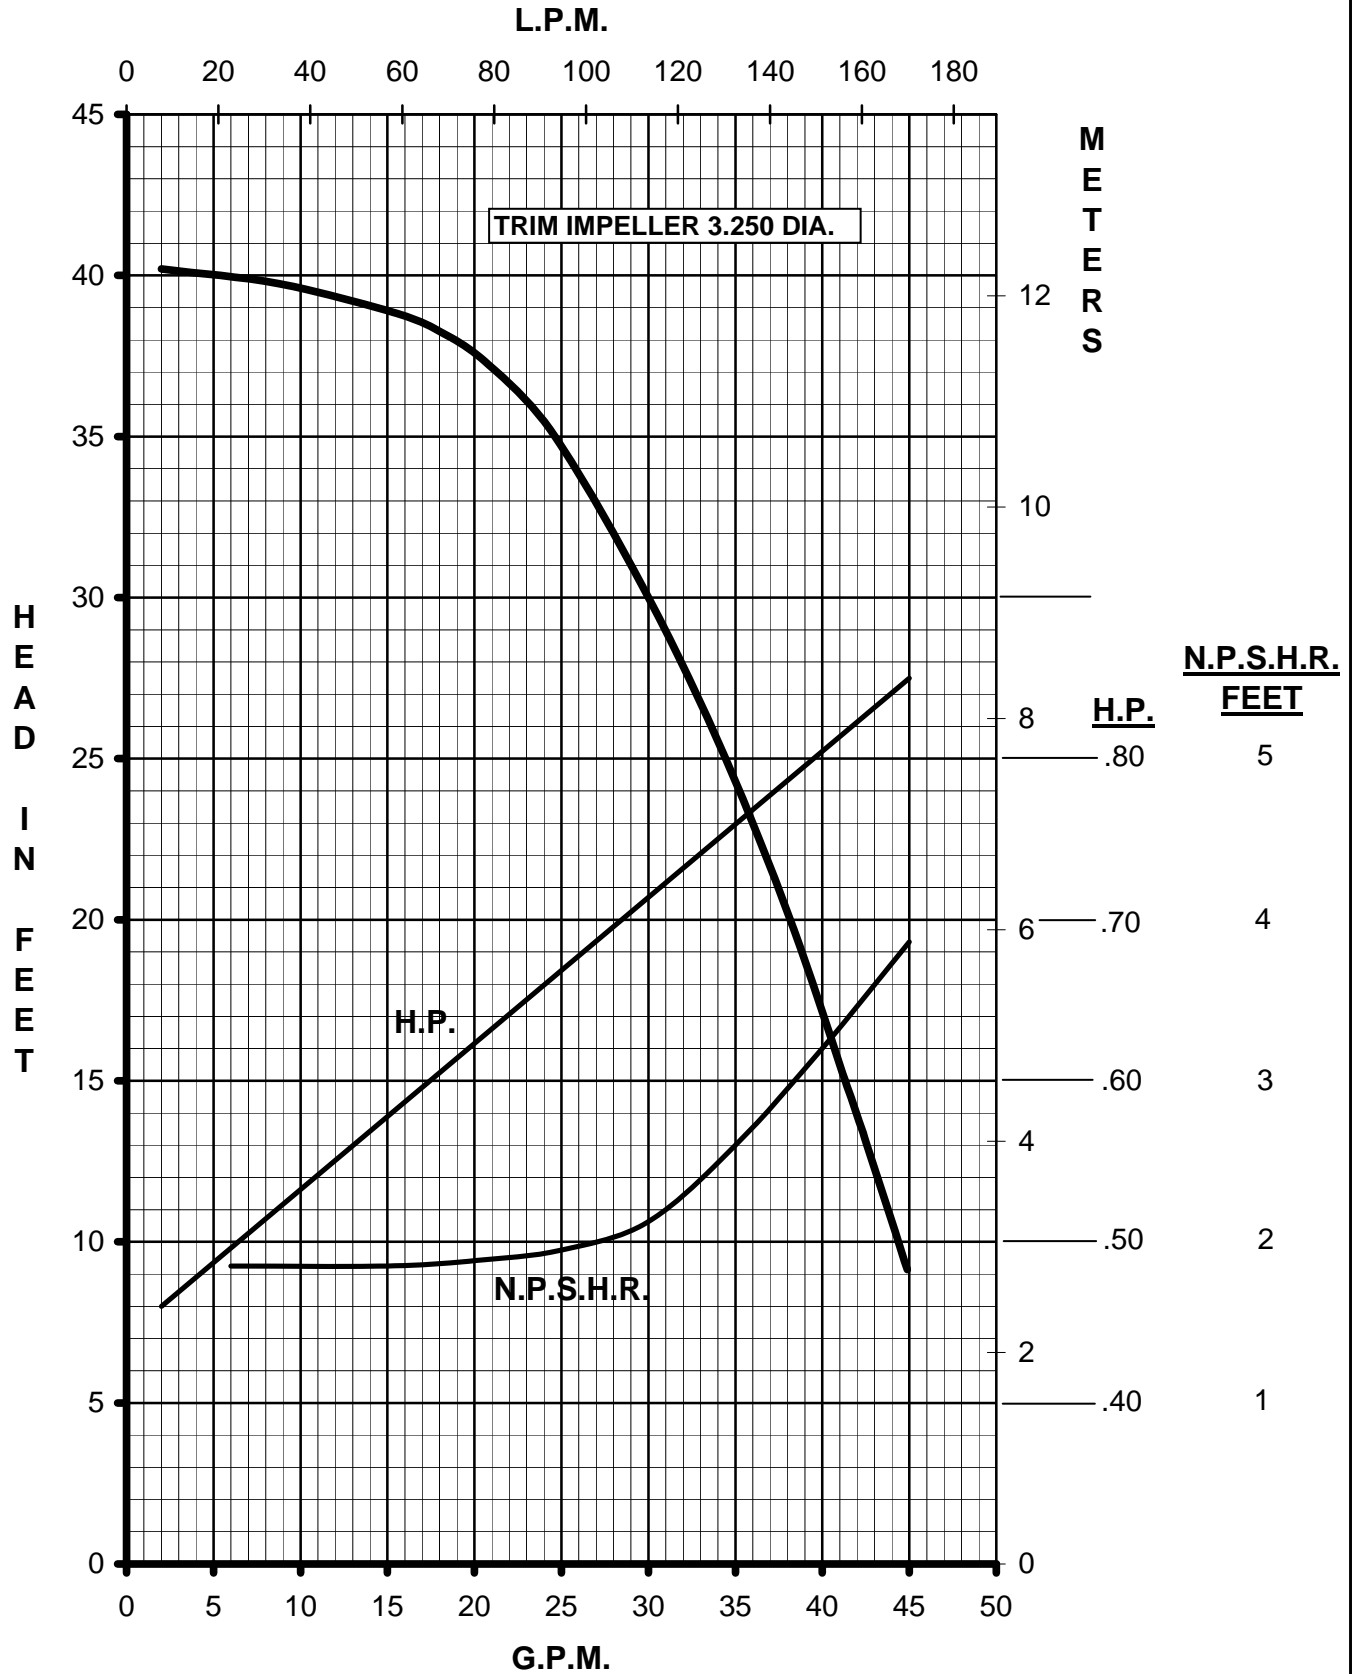

MARCH PUMPS

TE-7S-MD
1PH, 3PH 60HZ

MARCH PUMPS

TE-7S-MD
FULL SIZE IMPELLER 3.750 DIA.
1PH, 3PH 60HZ

MARCH PUMPS

TE-7S-MD
TRIM IMPELLER 3.625 DIA.
1PH, 3PH 60HZ

MARCH
PUMPS

TE-7S-MD
TRIM IMPELLER 3.500 DIA.
1PH, 3PH 60HZ

MARCH PUMPS

TE-7S-MD
TRIM IMPELLER 3.375 DIA.
1PH, 3PH 60HZ

MARCH PUMPS

TE-7S-MD
 TRIM IMPELLER 3.250 DIA.
 1PH, 3PH 60HZ

MARCH PUMPS

TE-7S-MD
TRIM IMPELLER 3.125 DIA.
1PH, 3PH 60HZ

MARCH PUMPS

TE-7S-MD
TRIM IMPELLER 3.000 DIA.
1PH, 3PH 60HZ

MARCH PUMPS

TE-7S-MD
TRIM IMPELLER 2.875 DIA.
1PH, 3PH 60HZ