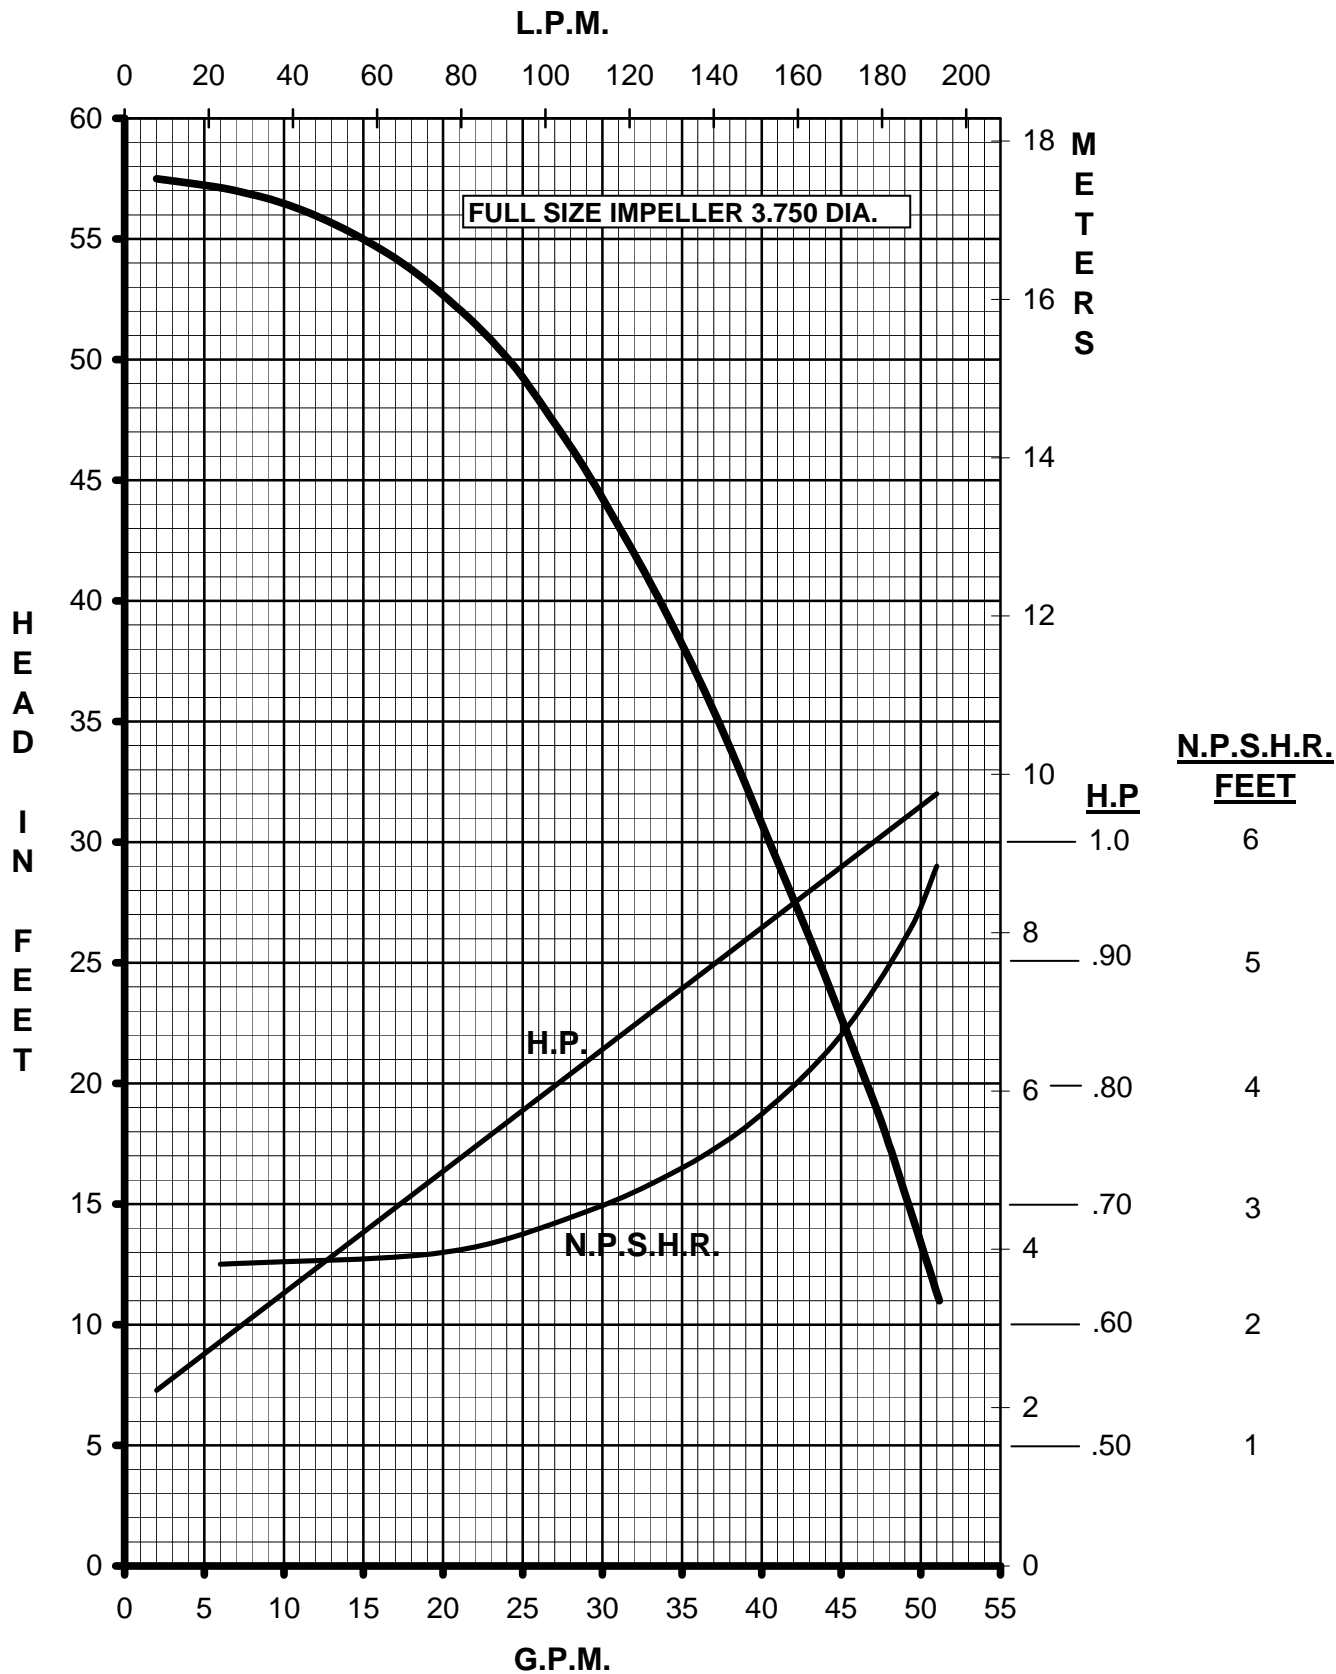

**MARCH
PUMPS**

**TE-7S-MD
1PH, 3PH 60HZ**

**MARCH
PUMPS**

TE-7S-MD
FULL SIZE IMPELLER 3.750 DIA.
1PH, 3PH 60HZ

**MARCH
PUMPS**

TE-7S-MD
TRIM IMPELLER 3.625 DIA.
1PH, 3PH 60HZ

MARCH
PUMPS

TE-7S-MD
TRIM IMPELLER 3.500 DIA.
1PH, 3PH 60HZ

**MARCH
PUMPS**

TE-7S-MD
TRIM IMPELLER 3.375 DIA.
1PH, 3PH 60HZ

**MARCH
PUMPS**

TE-7S-MD
TRIM IMPELLER 3.250 DIA.
1PH, 3PH 60HZ

MARCH
PUMPS

TE-7S-MD
TRIM IMPELLER 3.125 DIA.
1PH, 3PH 60HZ

**MARCH
PUMPS**

TE-7S-MD
TRIM IMPELLER 3.000 DIA.
1PH, 3PH 60HZ

**MARCH
PUMPS**

TE-7S-MD
TRIM IMPELLER 2.875 DIA.
1PH, 3PH 60HZ