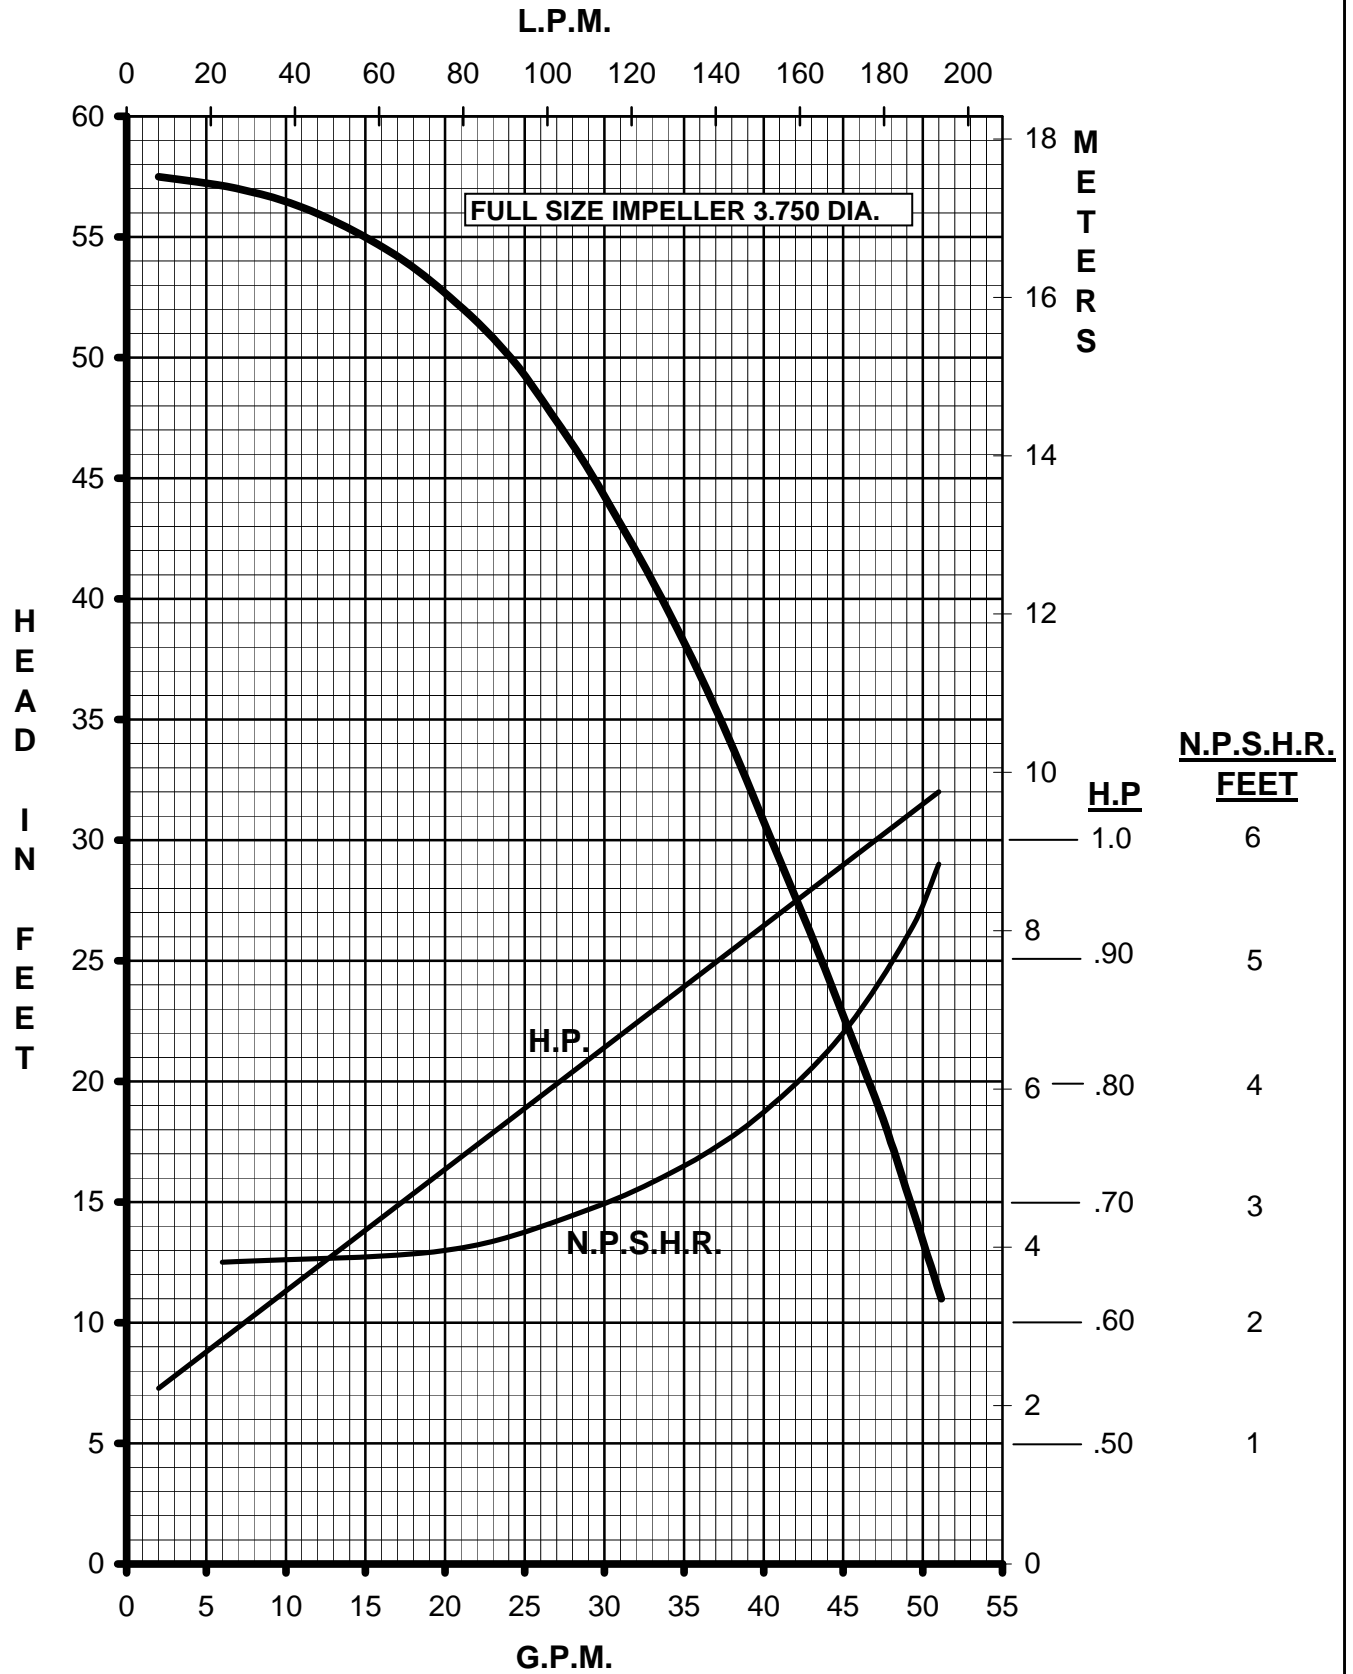

MARCH PUMPS

TE-7S-MD
1PH, 3PH 60HZ

MARCH PUMPS

TE-7S-MD
FULL SIZE IMPELLER 3.750 DIA.
1PH, 3PH 60HZ

MARCH PUMPS

TE-7S-MD
TRIM IMPELLER 3.625 DIA.
1PH, 3PH 60HZ

MARCH
PUMPS

TE-7S-MD
TRIM IMPELLER 3.500 DIA.
1PH, 3PH 60HZ

MARCH PUMPS

TE-7S-MD
TRIM IMPELLER 3.375 DIA.
1PH, 3PH 60HZ

MARCH PUMPS

TE-7S-MD
 TRIM IMPELLER 3.250 DIA.
 1PH, 3PH 60HZ

MARCH PUMPS

TE-7S-MD
TRIM IMPELLER 3.125 DIA.
1PH, 3PH 60HZ

MARCH PUMPS

TE-7S-MD
TRIM IMPELLER 3.000 DIA.
1PH, 3PH 60HZ

MARCH PUMPS

TE-7S-MD
TRIM IMPELLER 2.875 DIA.
1PH, 3PH 60HZ