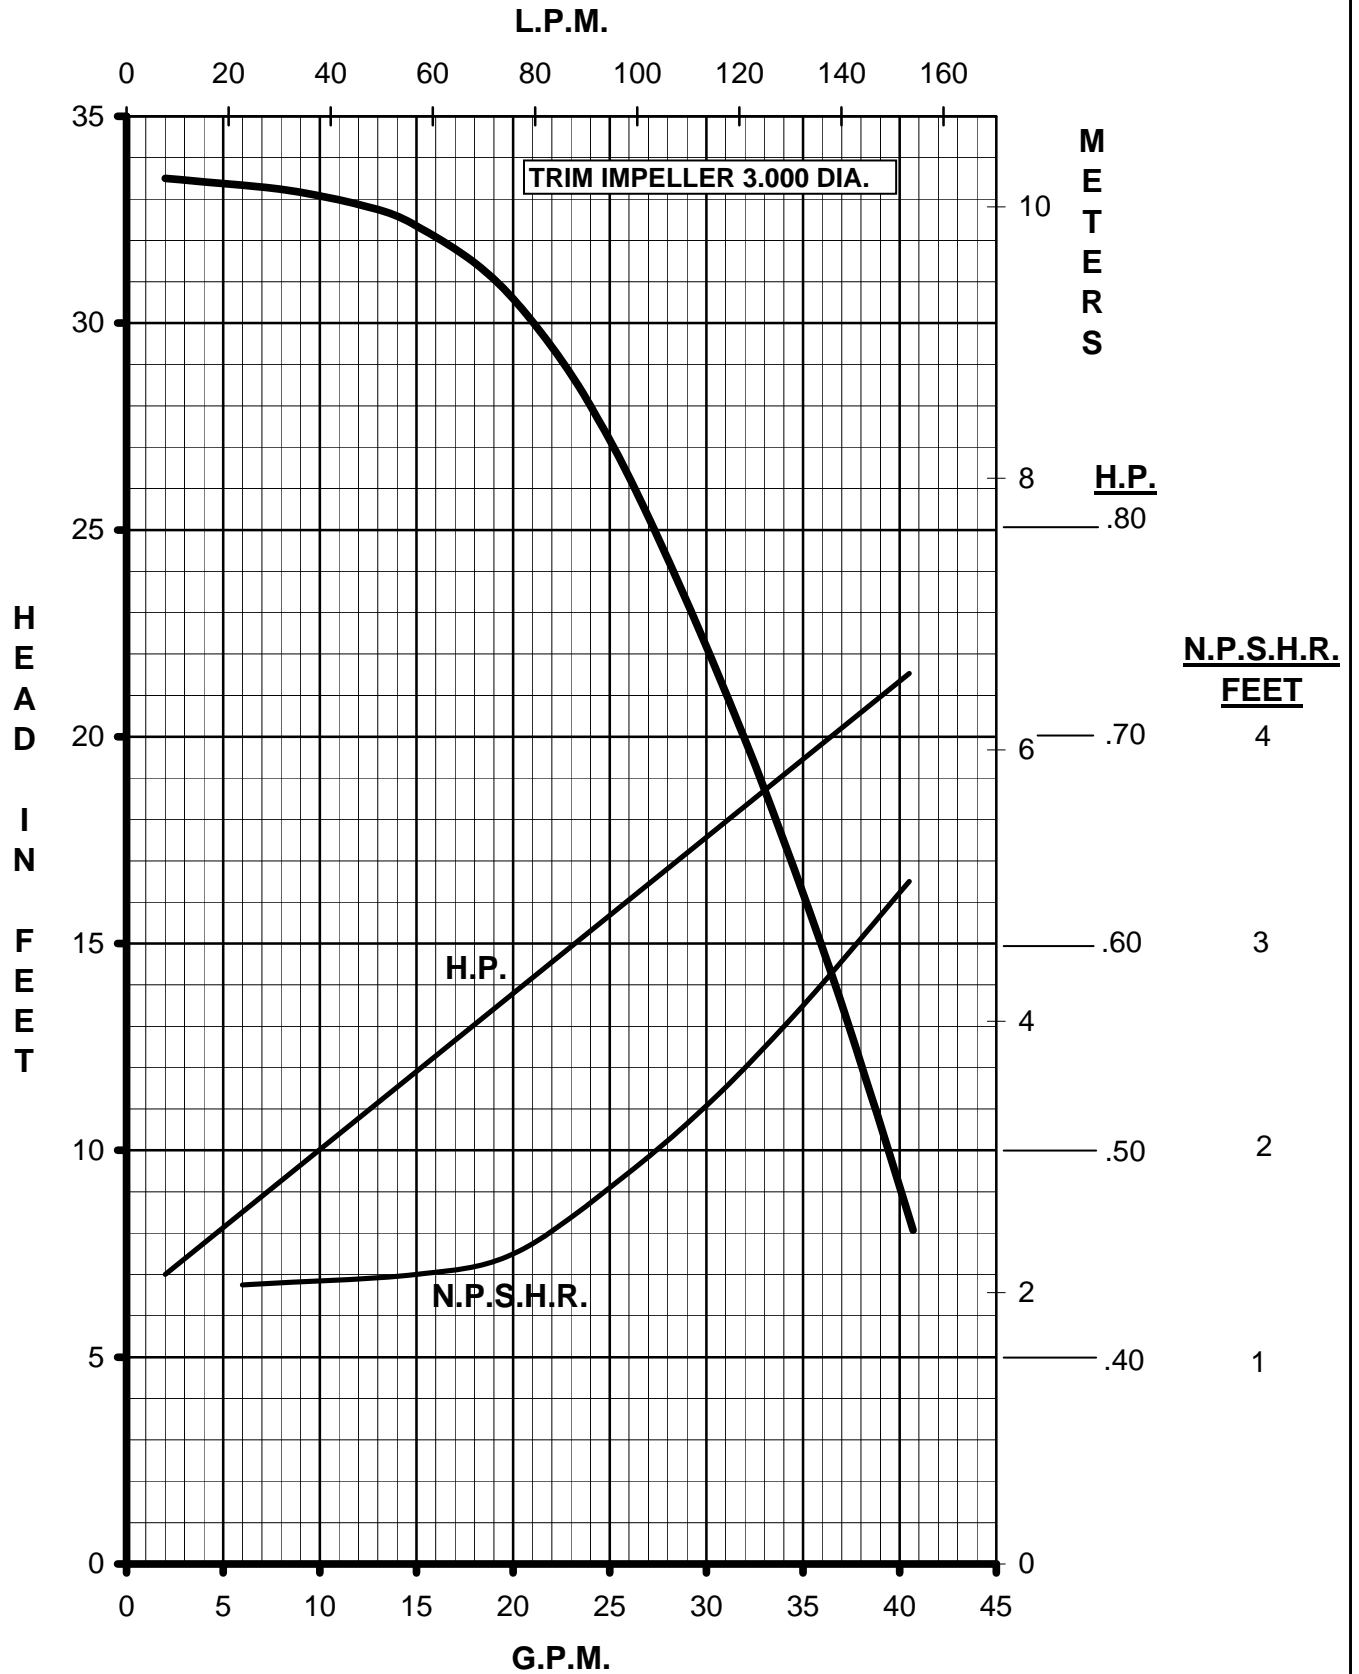

MARCH PUMPS

TE-7S-MD
1PH, 3PH 60HZ

MARCH PUMPS

TE-7S-MD
FULL SIZE IMPELLER 3.750 DIA.
1PH, 3PH 60HZ

MARCH PUMPS

TE-7S-MD
TRIM IMPELLER 3.625 DIA.
1PH, 3PH 60HZ

MARCH
PUMPS

TE-7S-MD
TRIM IMPELLER 3.500 DIA.
1PH, 3PH 60HZ

MARCH PUMPS

TE-7S-MD
TRIM IMPELLER 3.375 DIA.
1PH, 3PH 60HZ

MARCH PUMPS

TE-7S-MD
 TRIM IMPELLER 3.250 DIA.
 1PH, 3PH 60HZ

MARCH PUMPS

TE-7S-MD
TRIM IMPELLER 3.125 DIA.
1PH, 3PH 60HZ

MARCH PUMPS

TE-7S-MD
TRIM IMPELLER 3.000 DIA.
1PH, 3PH 60HZ

MARCH PUMPS

TE-7S-MD
TRIM IMPELLER 2.875 DIA.
1PH, 3PH 60HZ