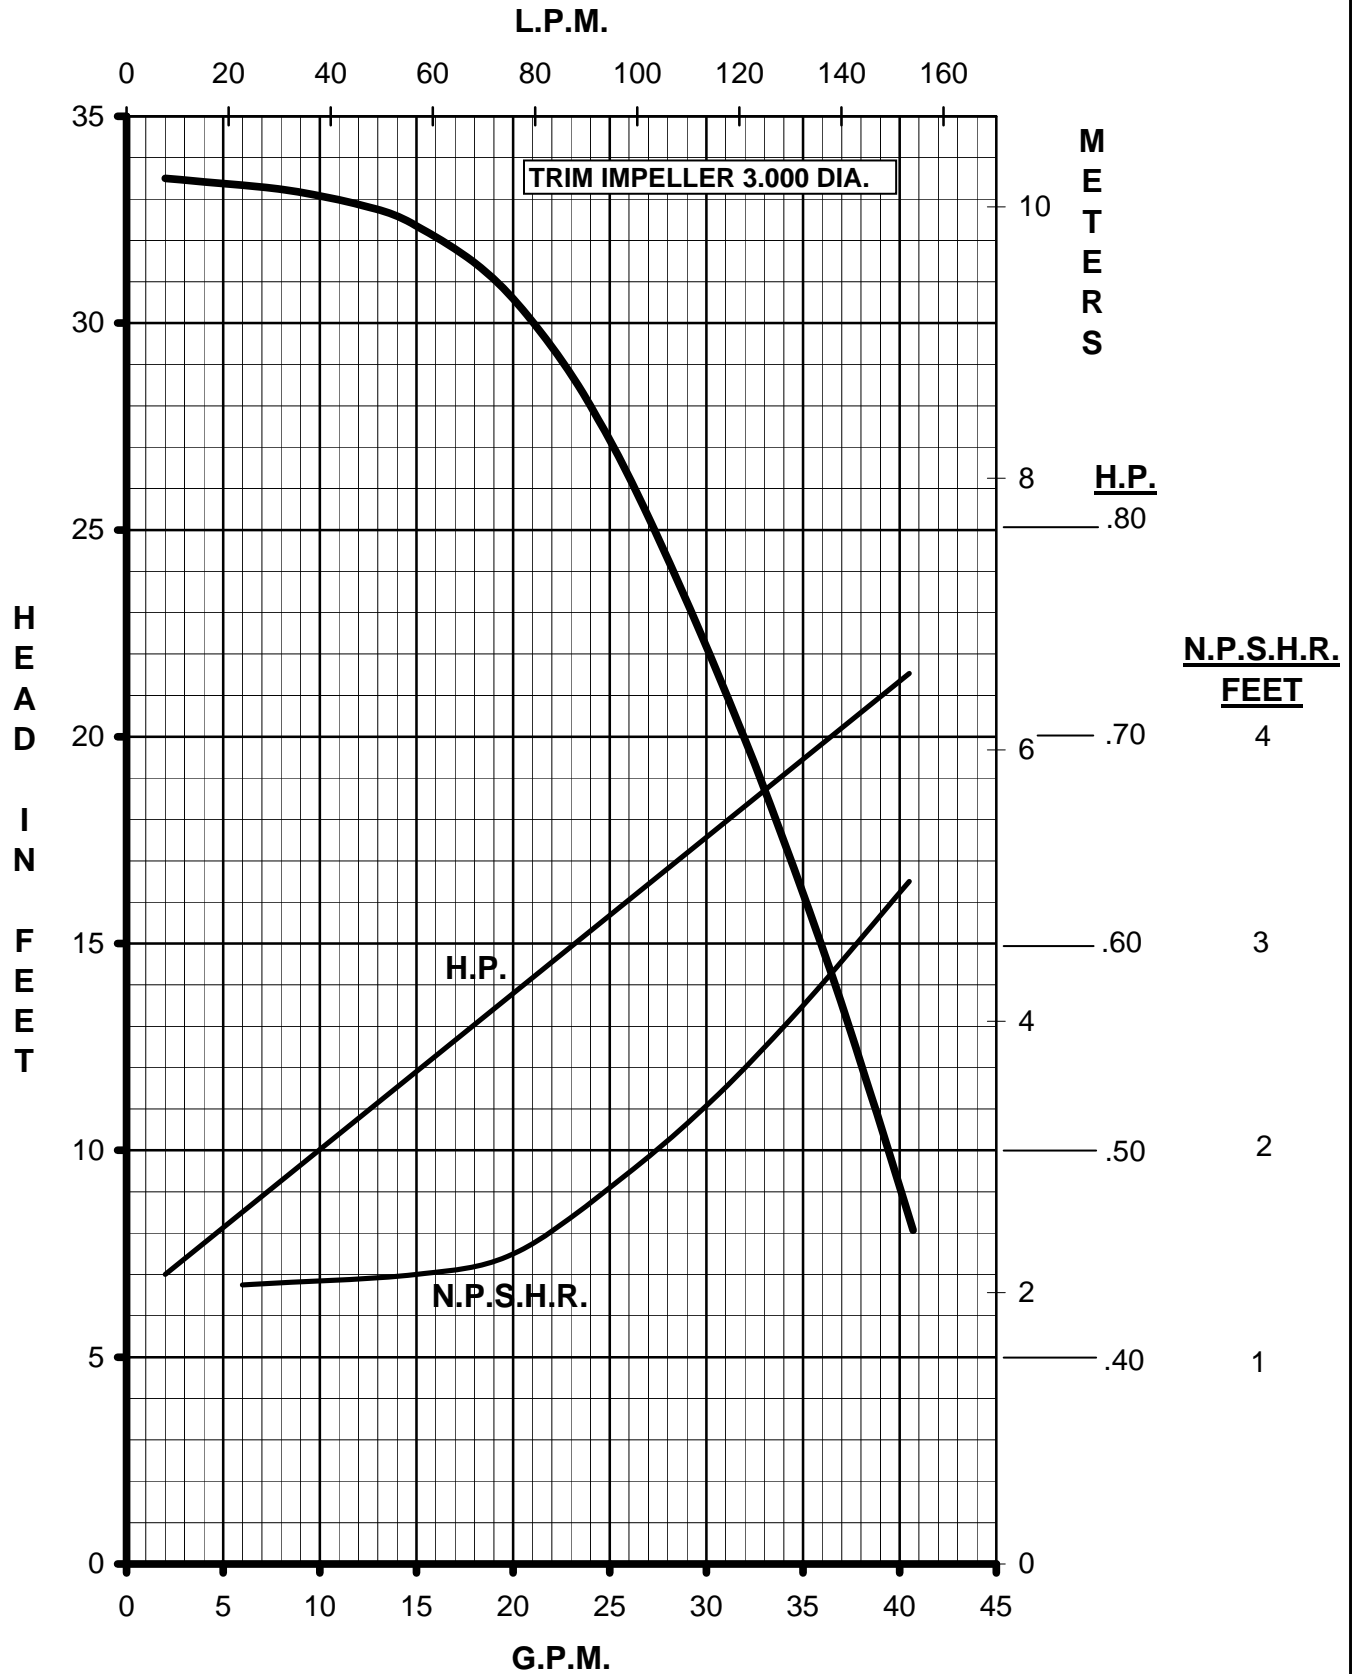

**MARCH
PUMPS**

**TE-7S-MD
1PH, 3PH 60HZ**

**MARCH
PUMPS**

TE-7S-MD
FULL SIZE IMPELLER 3.750 DIA.
1PH, 3PH 60HZ

**MARCH
PUMPS**

TE-7S-MD
TRIM IMPELLER 3.625 DIA.
1PH, 3PH 60HZ

MARCH
PUMPS

TE-7S-MD
TRIM IMPELLER 3.500 DIA.
1PH, 3PH 60HZ

**MARCH
PUMPS**

TE-7S-MD
TRIM IMPELLER 3.375 DIA.
1PH, 3PH 60HZ

**MARCH
PUMPS**

TE-7S-MD
TRIM IMPELLER 3.250 DIA.
1PH, 3PH 60HZ

MARCH
PUMPS

TE-7S-MD
TRIM IMPELLER 3.125 DIA.
1PH, 3PH 60HZ

**MARCH
PUMPS**

TE-7S-MD
TRIM IMPELLER 3.000 DIA.
1PH, 3PH 60HZ

**MARCH
PUMPS**

TE-7S-MD
TRIM IMPELLER 2.875 DIA.
1PH, 3PH 60HZ