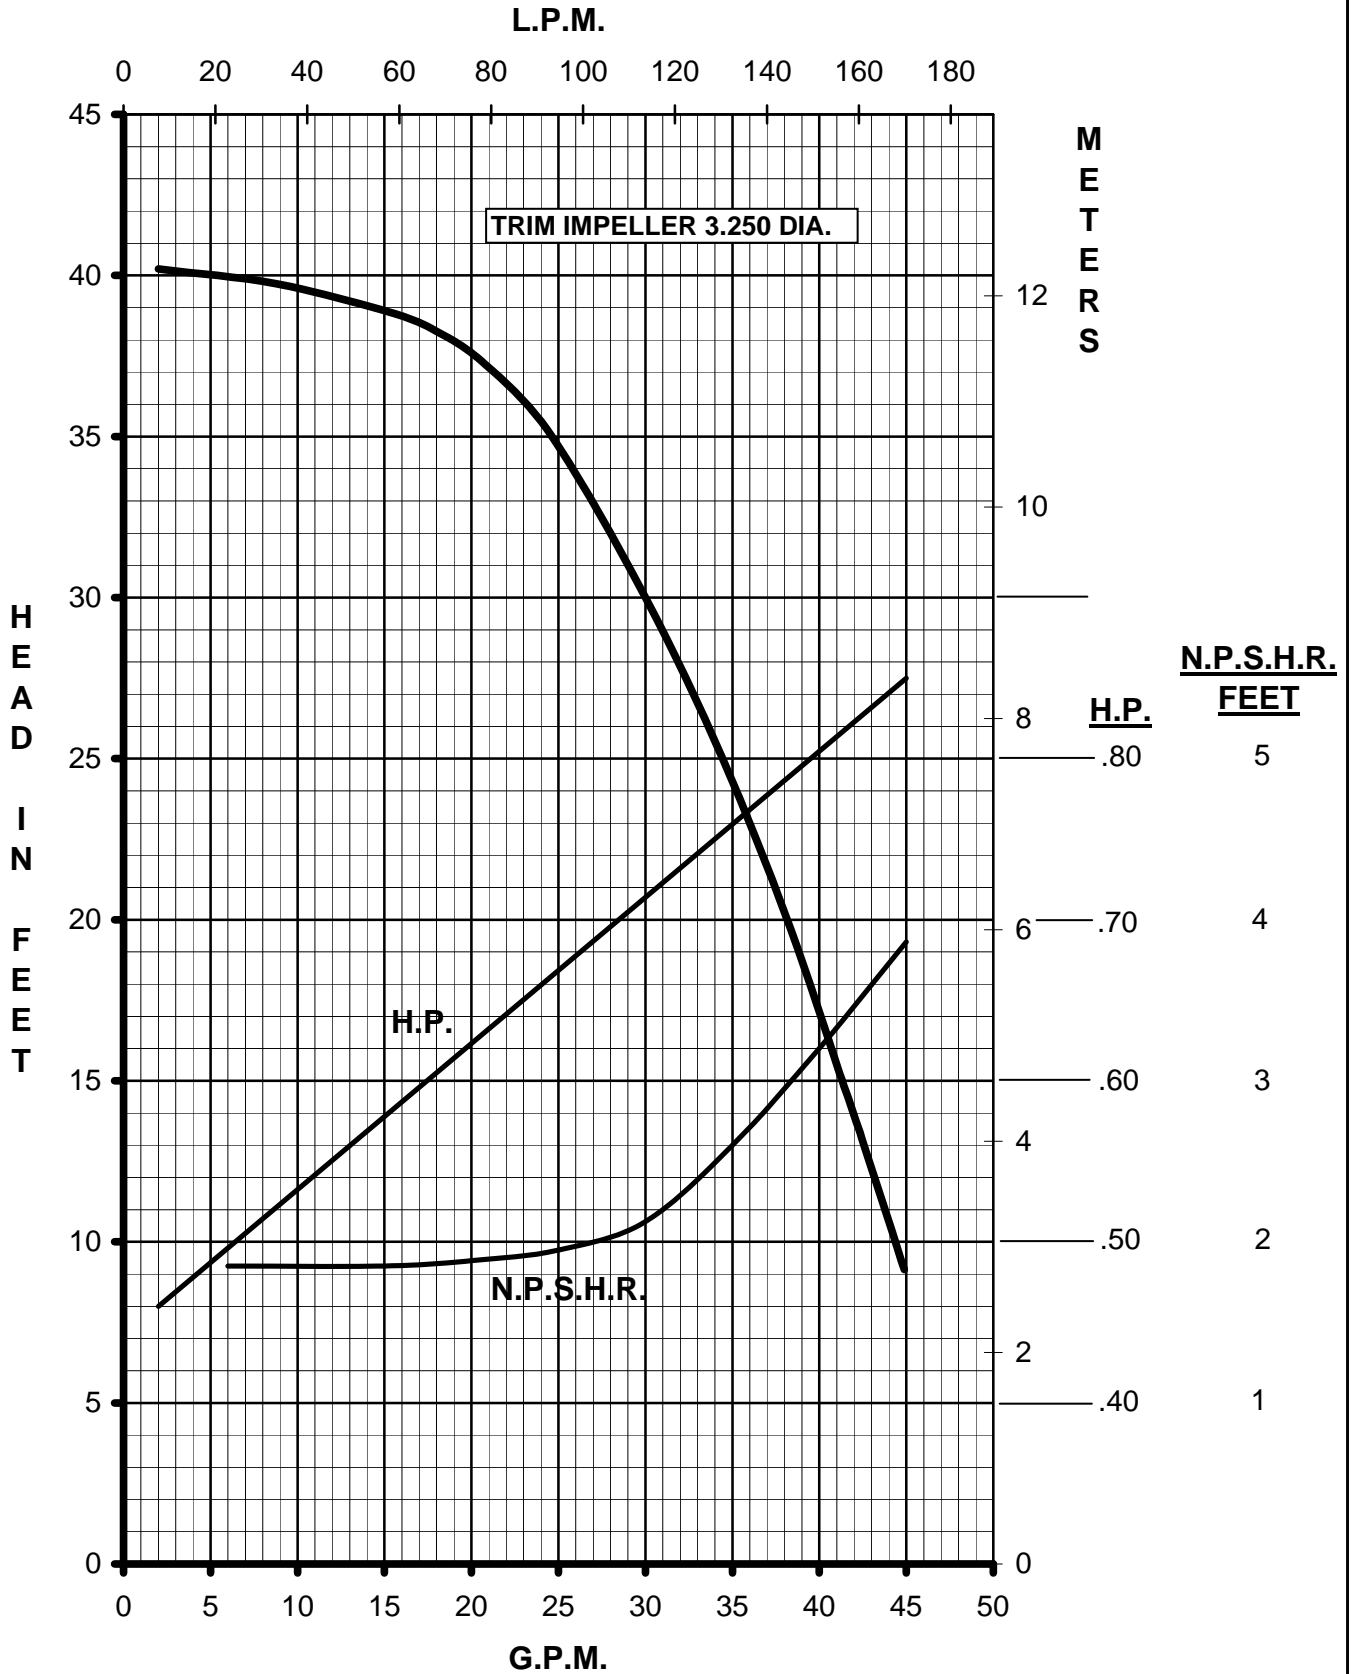

**MARCH
PUMPS**

**TE-7S-MD
1PH, 3PH 60HZ**

**MARCH
PUMPS**

TE-7S-MD
FULL SIZE IMPELLER 3.750 DIA.
1PH, 3PH 60HZ

**MARCH
PUMPS**

TE-7S-MD
TRIM IMPELLER 3.625 DIA.
1PH, 3PH 60HZ

MARCH
PUMPS

TE-7S-MD
TRIM IMPELLER 3.500 DIA.
1PH, 3PH 60HZ

**MARCH
PUMPS**

TE-7S-MD
TRIM IMPELLER 3.375 DIA.
1PH, 3PH 60HZ

**MARCH
PUMPS**

TE-7S-MD
TRIM IMPELLER 3.250 DIA.
1PH, 3PH 60HZ

MARCH
PUMPS

TE-7S-MD
TRIM IMPELLER 3.125 DIA.
1PH, 3PH 60HZ

**MARCH
PUMPS**

TE-7S-MD
TRIM IMPELLER 3.000 DIA.
1PH, 3PH 60HZ

**MARCH
PUMPS**

TE-7S-MD
TRIM IMPELLER 2.875 DIA.
1PH, 3PH 60HZ