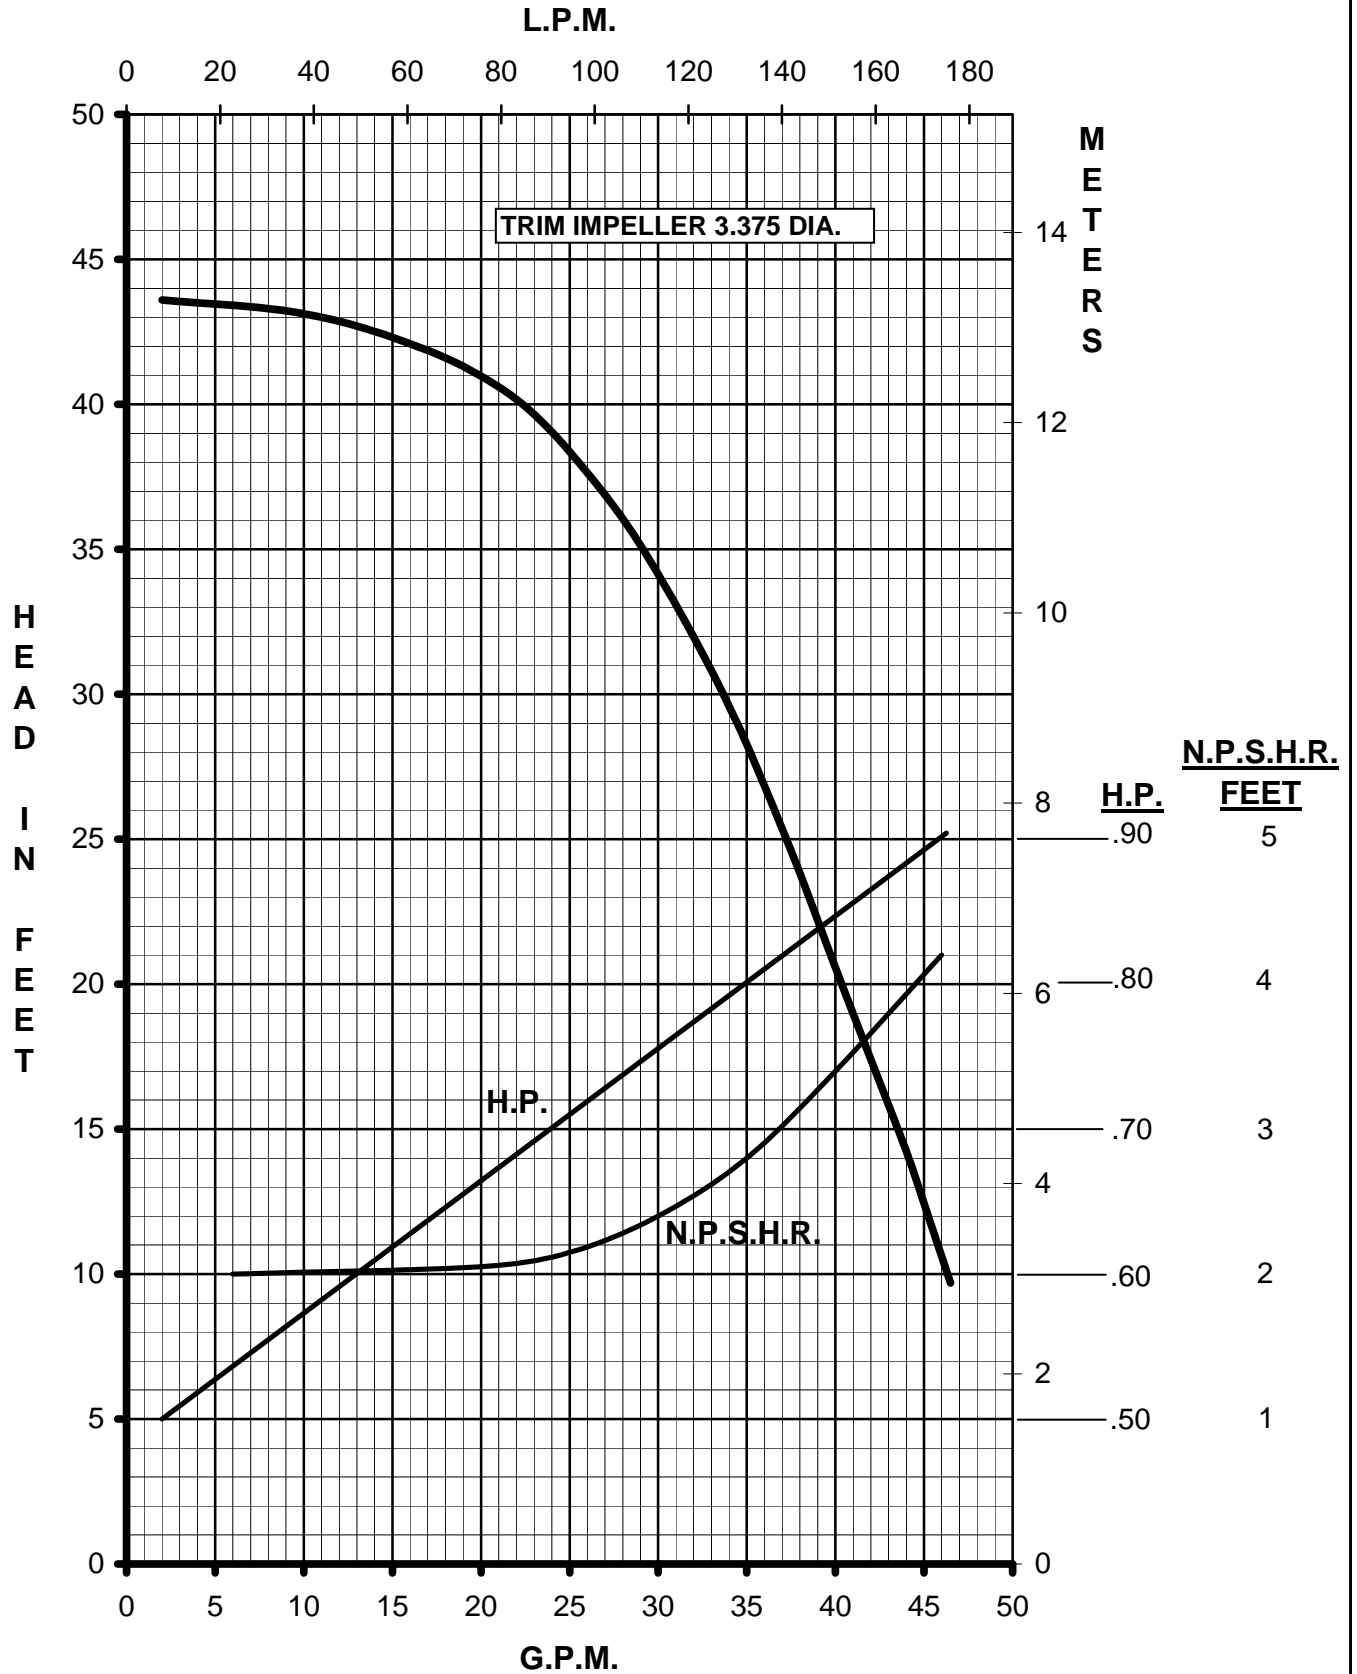

**MARCH
PUMPS**

**TE-7S-MD
1PH, 3PH 60HZ**

**MARCH
PUMPS**

TE-7S-MD
FULL SIZE IMPELLER 3.750 DIA.
1PH, 3PH 60HZ

**MARCH
PUMPS**

TE-7S-MD
TRIM IMPELLER 3.625 DIA.
1PH, 3PH 60HZ

MARCH
PUMPS

TE-7S-MD
TRIM IMPELLER 3.500 DIA.
1PH, 3PH 60HZ

**MARCH
PUMPS**

TE-7S-MD
TRIM IMPELLER 3.375 DIA.
1PH, 3PH 60HZ

**MARCH
PUMPS**

TE-7S-MD
TRIM IMPELLER 3.250 DIA.
1PH, 3PH 60HZ

MARCH
PUMPS

TE-7S-MD
TRIM IMPELLER 3.125 DIA.
1PH, 3PH 60HZ

**MARCH
PUMPS**

TE-7S-MD
TRIM IMPELLER 3.000 DIA.
1PH, 3PH 60HZ

**MARCH
PUMPS**

TE-7S-MD
TRIM IMPELLER 2.875 DIA.
1PH, 3PH 60HZ