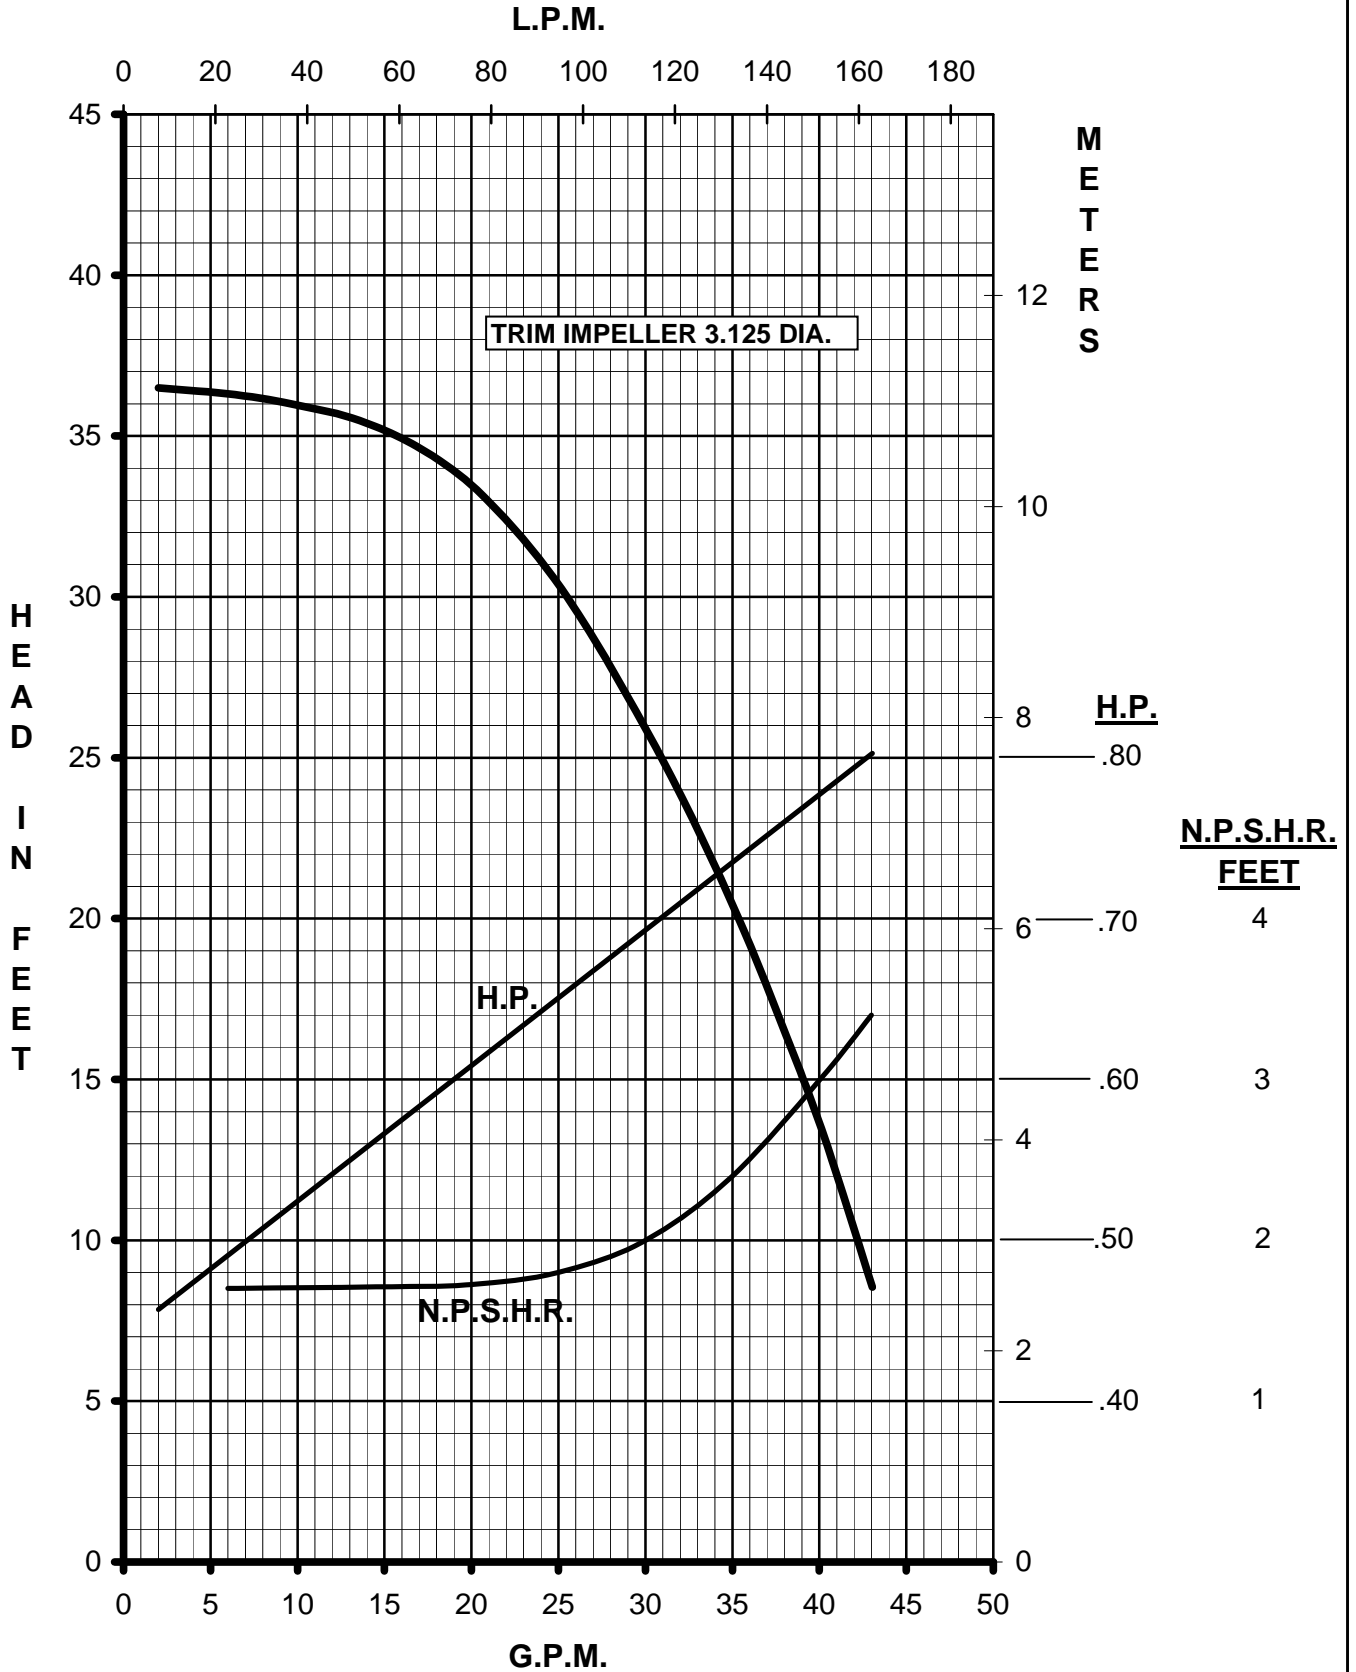

**MARCH
PUMPS**

**TE-7S-MD
1PH, 3PH 60HZ**

**MARCH
PUMPS**

TE-7S-MD
FULL SIZE IMPELLER 3.750 DIA.
1PH, 3PH 60HZ

**MARCH
PUMPS**

TE-7S-MD
TRIM IMPELLER 3.625 DIA.
1PH, 3PH 60HZ

MARCH
PUMPS

TE-7S-MD
TRIM IMPELLER 3.500 DIA.
1PH, 3PH 60HZ

**MARCH
PUMPS**

TE-7S-MD
TRIM IMPELLER 3.375 DIA.
1PH, 3PH 60HZ

**MARCH
PUMPS**

TE-7S-MD
TRIM IMPELLER 3.250 DIA.
1PH, 3PH 60HZ

MARCH
PUMPS

TE-7S-MD
TRIM IMPELLER 3.125 DIA.
1PH, 3PH 60HZ

**MARCH
PUMPS**

TE-7S-MD
TRIM IMPELLER 3.000 DIA.
1PH, 3PH 60HZ

**MARCH
PUMPS**

TE-7S-MD
TRIM IMPELLER 2.875 DIA.
1PH, 3PH 60HZ