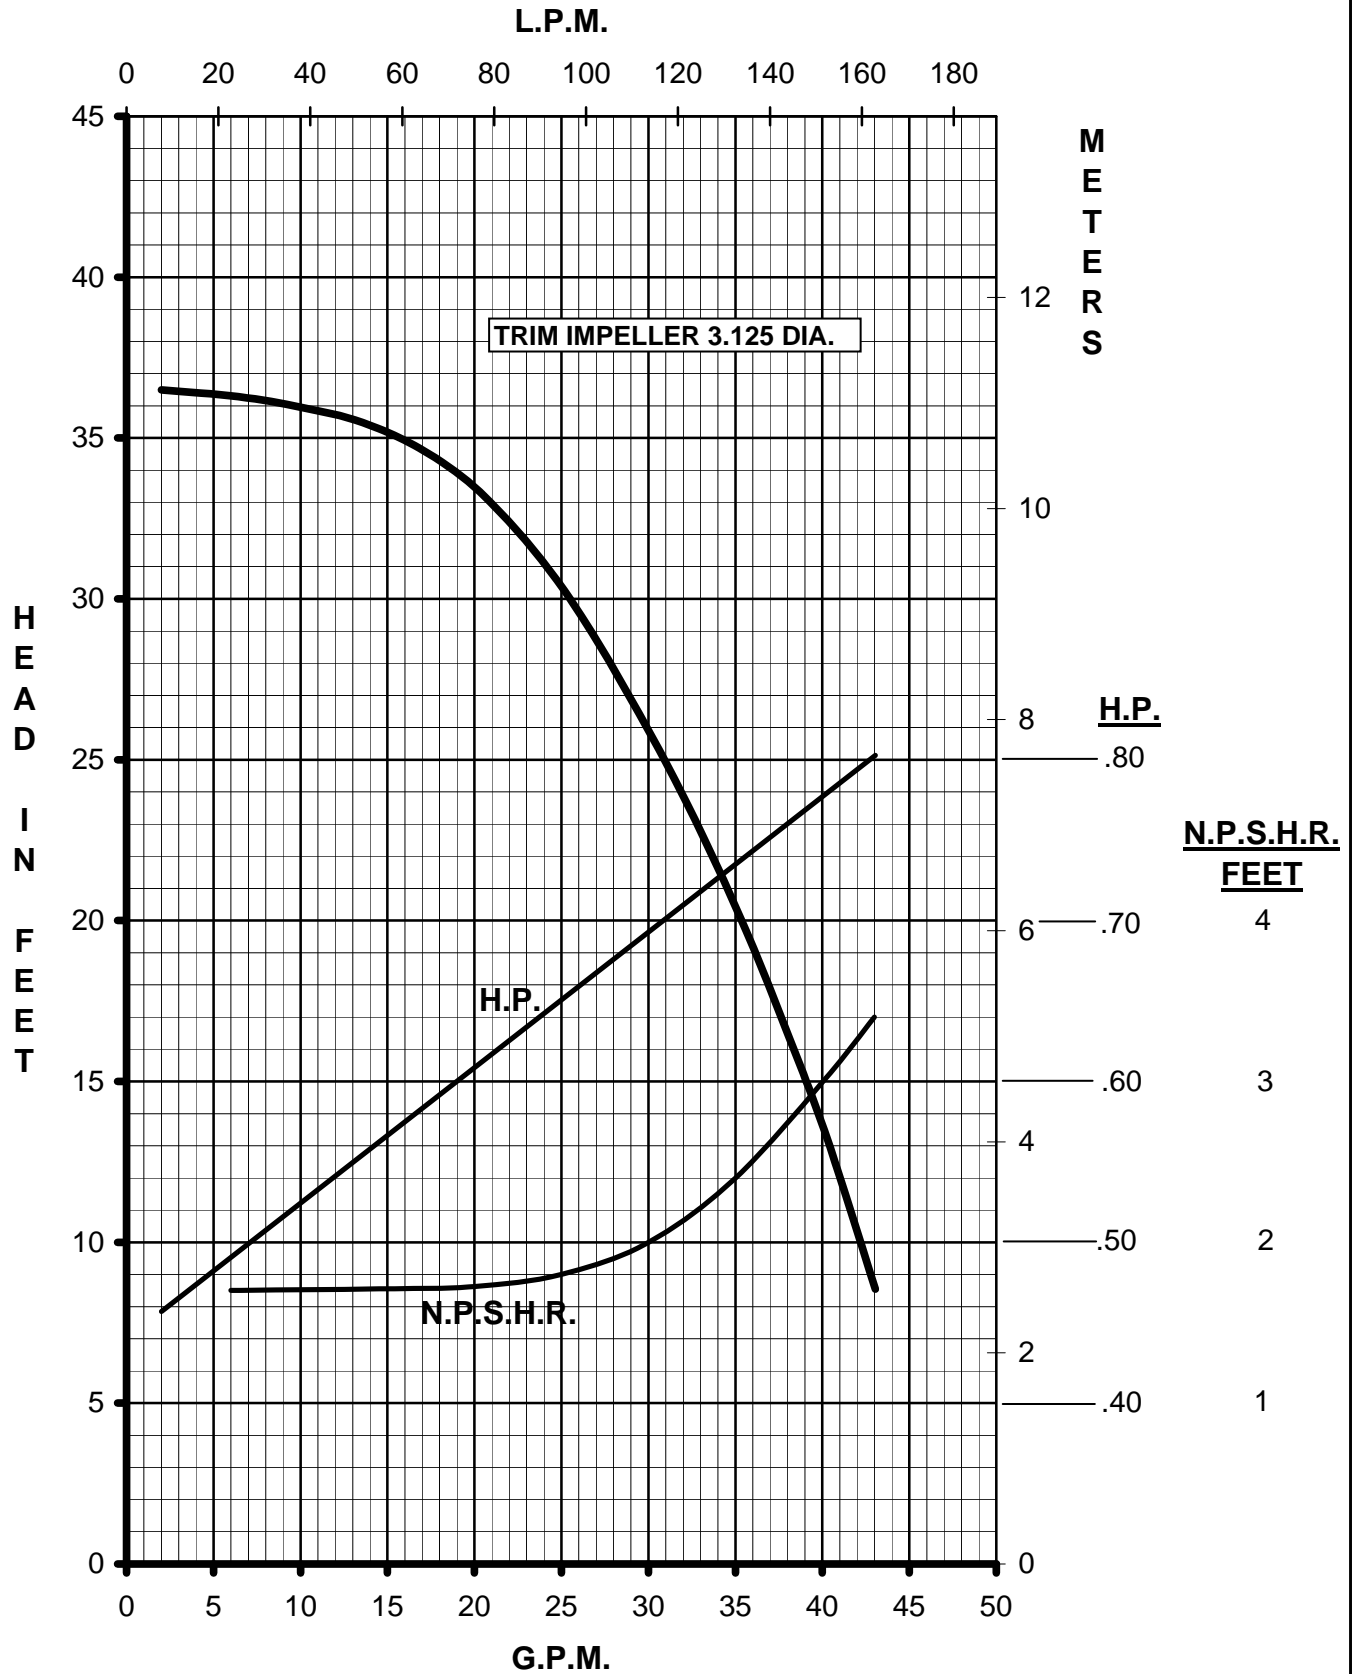

MARCH PUMPS

TE-7S-MD
1PH, 3PH 60HZ

MARCH PUMPS

TE-7S-MD
FULL SIZE IMPELLER 3.750 DIA.
1PH, 3PH 60HZ

MARCH PUMPS

TE-7S-MD
TRIM IMPELLER 3.625 DIA.
1PH, 3PH 60HZ

MARCH
PUMPS

TE-7S-MD
TRIM IMPELLER 3.500 DIA.
1PH, 3PH 60HZ

MARCH PUMPS

TE-7S-MD
TRIM IMPELLER 3.375 DIA.
1PH, 3PH 60HZ

MARCH PUMPS

TE-7S-MD
 TRIM IMPELLER 3.250 DIA.
 1PH, 3PH 60HZ

MARCH PUMPS

TE-7S-MD
TRIM IMPELLER 3.125 DIA.
1PH, 3PH 60HZ

MARCH PUMPS

TE-7S-MD
TRIM IMPELLER 3.000 DIA.
1PH, 3PH 60HZ

MARCH PUMPS

TE-7S-MD
TRIM IMPELLER 2.875 DIA.
1PH, 3PH 60HZ