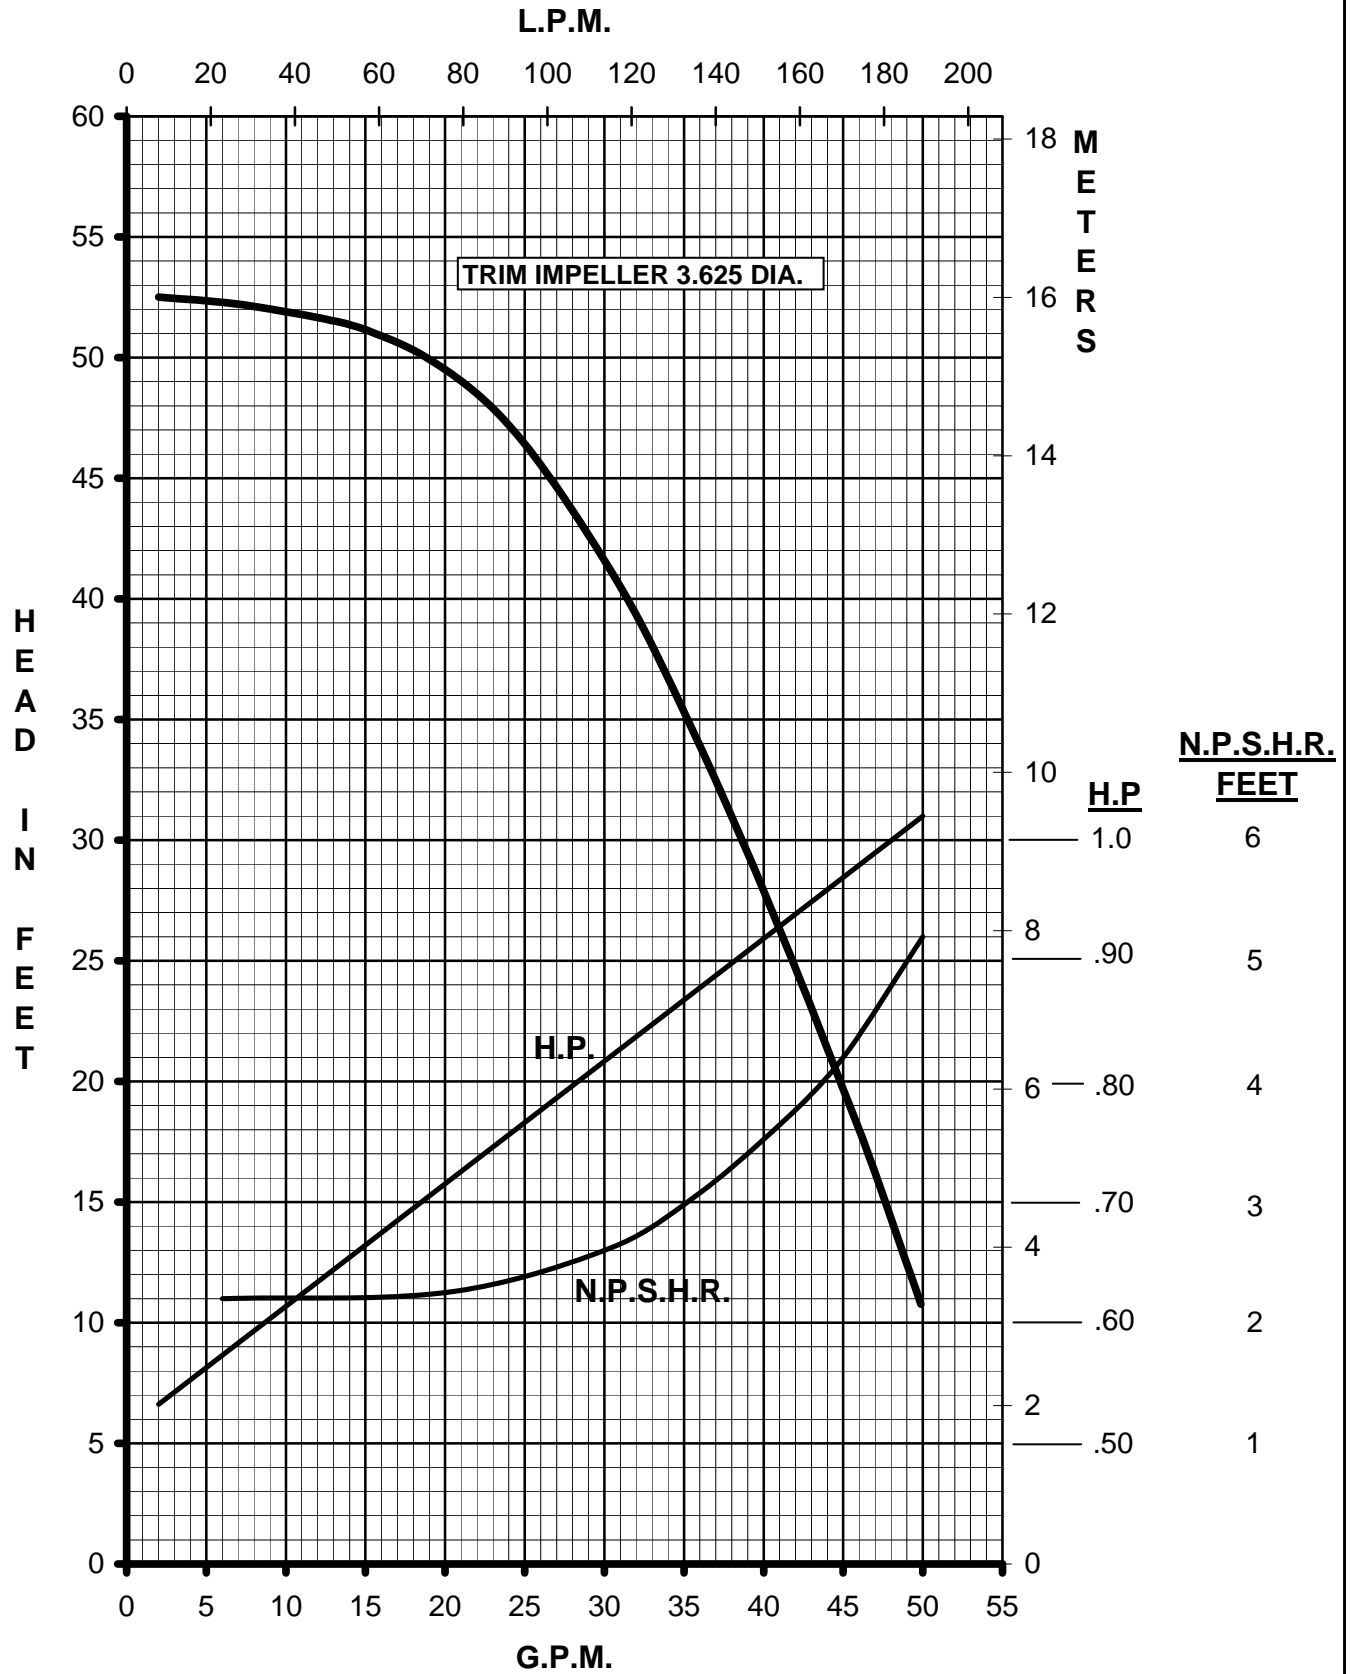

MARCH PUMPS

TE-7S-MD
1PH, 3PH 60HZ

MARCH PUMPS

TE-7S-MD
FULL SIZE IMPELLER 3.750 DIA.
1PH, 3PH 60HZ

MARCH PUMPS

TE-7S-MD
TRIM IMPELLER 3.625 DIA.
1PH, 3PH 60HZ

MARCH
PUMPS

TE-7S-MD
TRIM IMPELLER 3.500 DIA.
1PH, 3PH 60HZ

MARCH PUMPS

TE-7S-MD
TRIM IMPELLER 3.375 DIA.
1PH, 3PH 60HZ

MARCH PUMPS

TE-7S-MD
 TRIM IMPELLER 3.250 DIA.
 1PH, 3PH 60HZ

MARCH PUMPS

TE-7S-MD
TRIM IMPELLER 3.125 DIA.
1PH, 3PH 60HZ

MARCH PUMPS

TE-7S-MD
TRIM IMPELLER 3.000 DIA.
1PH, 3PH 60HZ

MARCH PUMPS

TE-7S-MD
TRIM IMPELLER 2.875 DIA.
1PH, 3PH 60HZ