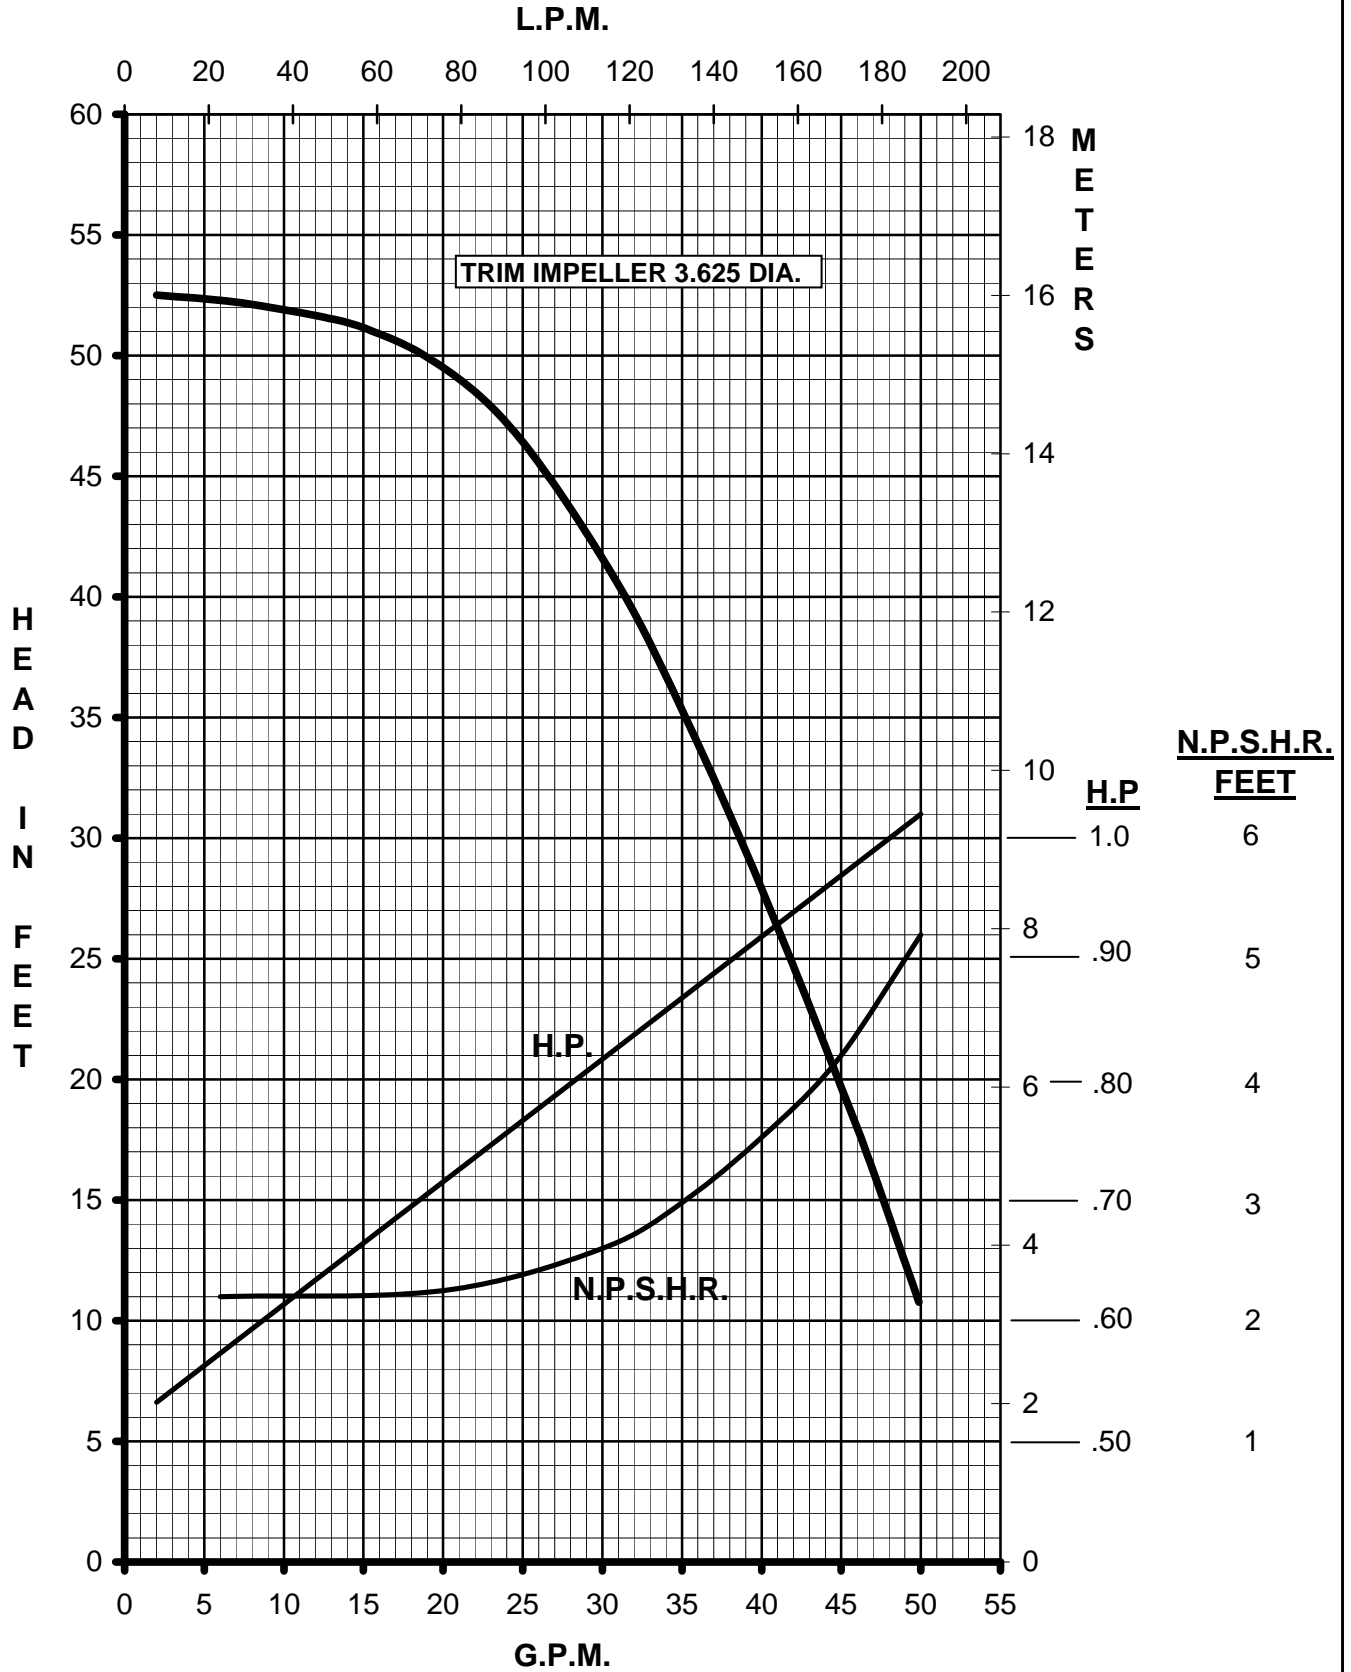

**MARCH
PUMPS**

**TE-7S-MD
1PH, 3PH 60HZ**

**MARCH
PUMPS**

TE-7S-MD
FULL SIZE IMPELLER 3.750 DIA.
1PH, 3PH 60HZ

**MARCH
PUMPS**

TE-7S-MD
TRIM IMPELLER 3.625 DIA.
1PH, 3PH 60HZ

MARCH
PUMPS

TE-7S-MD
TRIM IMPELLER 3.500 DIA.
1PH, 3PH 60HZ

**MARCH
PUMPS**

TE-7S-MD
TRIM IMPELLER 3.375 DIA.
1PH, 3PH 60HZ

**MARCH
PUMPS**

TE-7S-MD
TRIM IMPELLER 3.250 DIA.
1PH, 3PH 60HZ

MARCH
PUMPS

TE-7S-MD
TRIM IMPELLER 3.125 DIA.
1PH, 3PH 60HZ

**MARCH
PUMPS**

TE-7S-MD
TRIM IMPELLER 3.000 DIA.
1PH, 3PH 60HZ

**MARCH
PUMPS**

TE-7S-MD
TRIM IMPELLER 2.875 DIA.
1PH, 3PH 60HZ