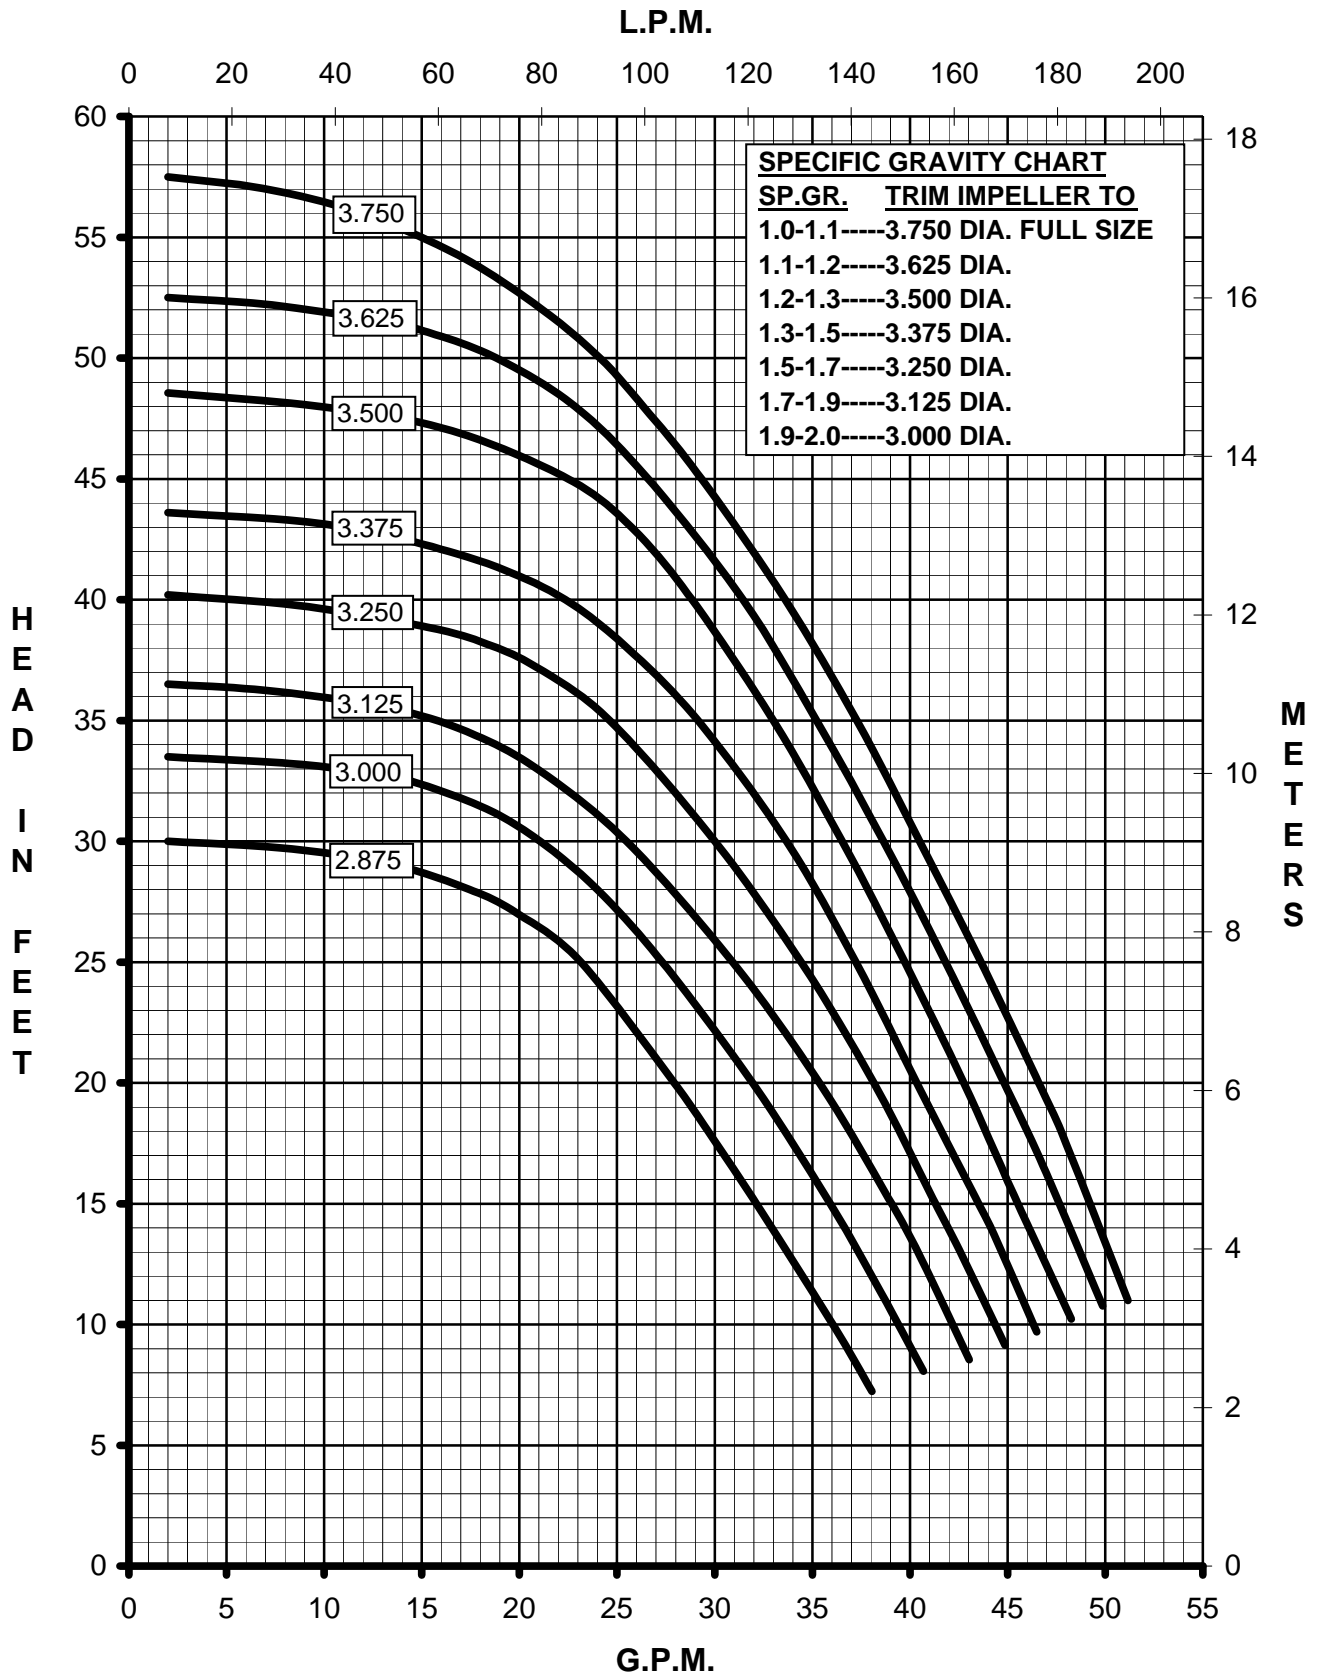

MARCH PUMPS

TE-7S-MD
1PH, 3PH 60HZ

MARCH PUMPS

TE-7S-MD
FULL SIZE IMPELLER 3.750 DIA.
1PH, 3PH 60HZ

MARCH PUMPS

TE-7S-MD
TRIM IMPELLER 3.625 DIA.
1PH, 3PH 60HZ

MARCH
PUMPS

TE-7S-MD
TRIM IMPELLER 3.500 DIA.
1PH, 3PH 60HZ

MARCH PUMPS

TE-7S-MD
TRIM IMPELLER 3.375 DIA.
1PH, 3PH 60HZ

MARCH PUMPS

TE-7S-MD
 TRIM IMPELLER 3.250 DIA.
 1PH, 3PH 60HZ

MARCH PUMPS

TE-7S-MD
TRIM IMPELLER 3.125 DIA.
1PH, 3PH 60HZ

MARCH PUMPS

TE-7S-MD
TRIM IMPELLER 3.000 DIA.
1PH, 3PH 60HZ

MARCH PUMPS

TE-7S-MD
TRIM IMPELLER 2.875 DIA.
1PH, 3PH 60HZ