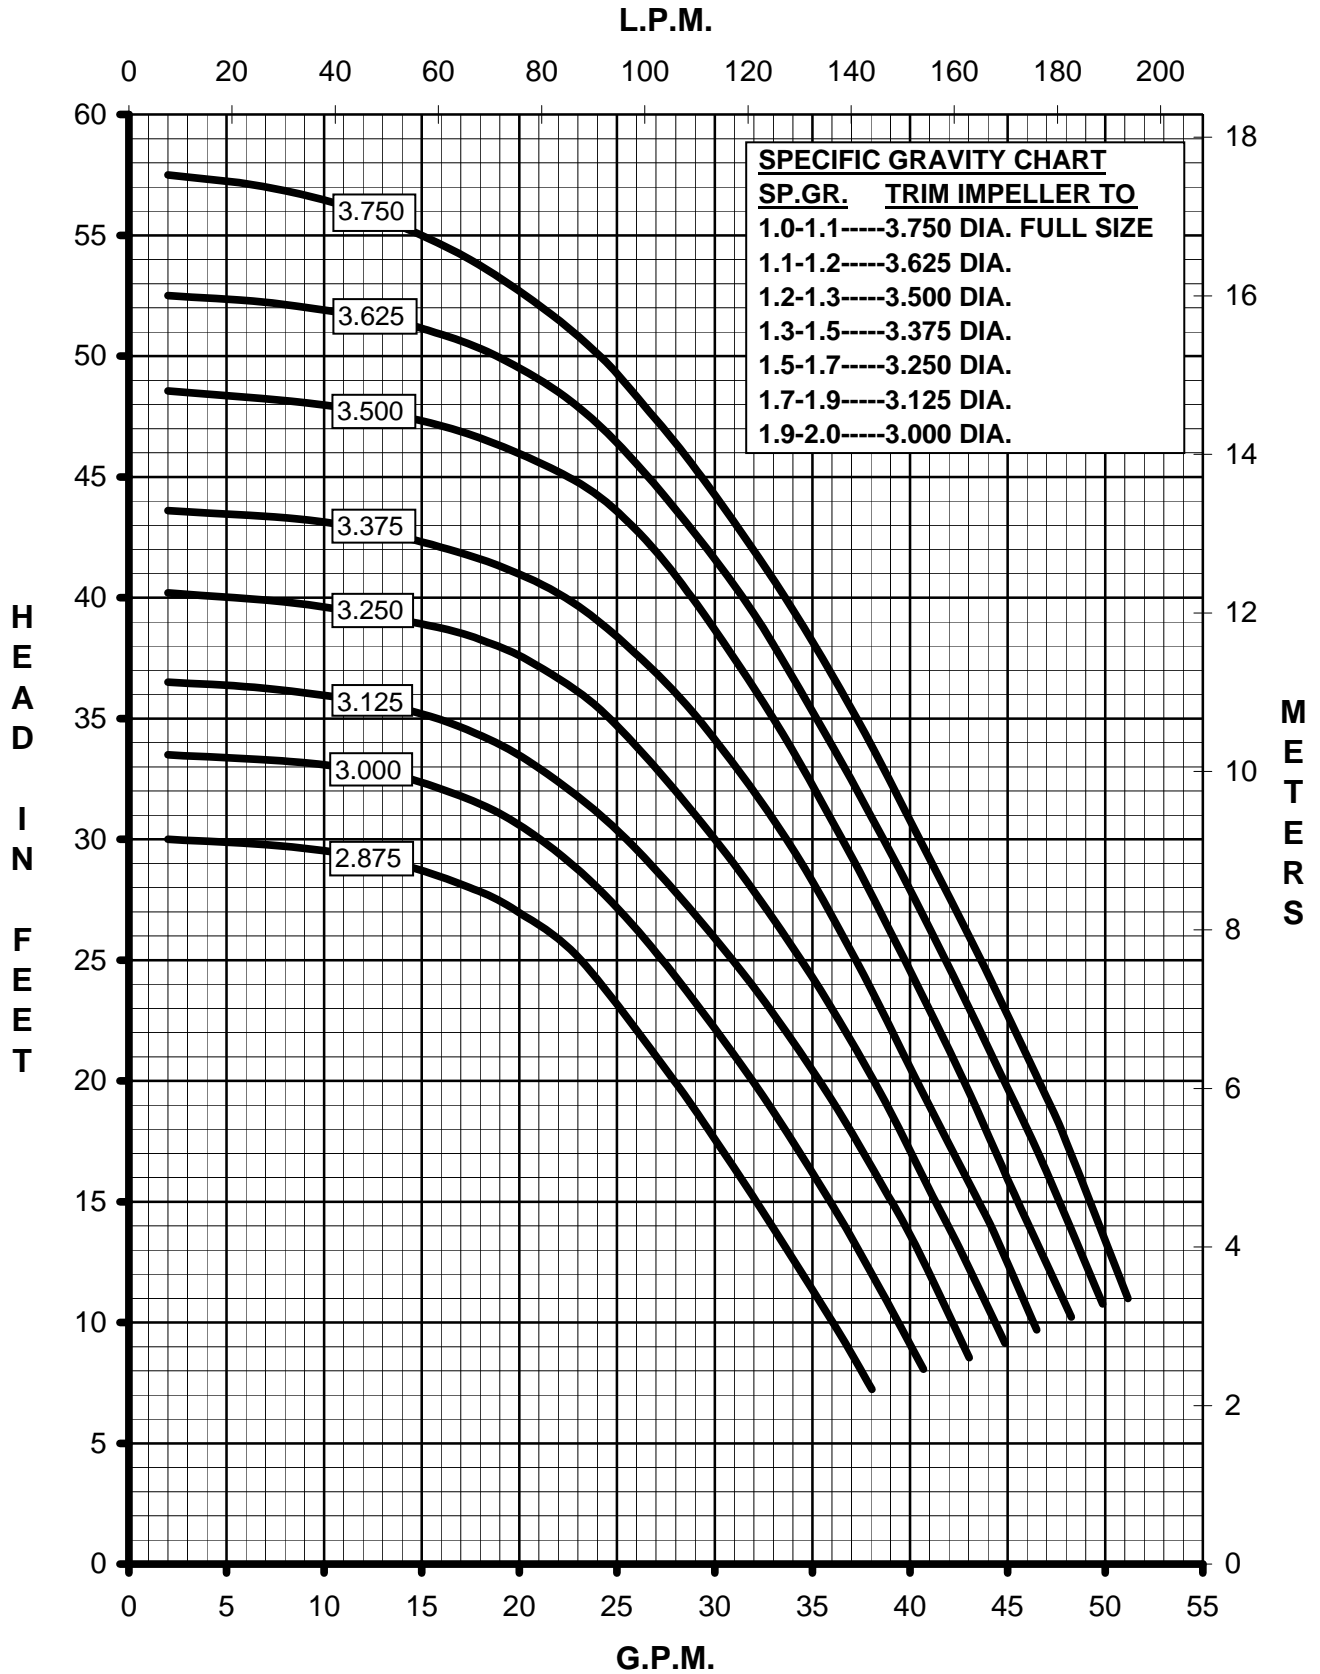

**MARCH
PUMPS**

**TE-7S-MD
1PH, 3PH 60HZ**

**MARCH
PUMPS**

TE-7S-MD
FULL SIZE IMPELLER 3.750 DIA.
1PH, 3PH 60HZ

**MARCH
PUMPS**

TE-7S-MD
TRIM IMPELLER 3.625 DIA.
1PH, 3PH 60HZ

MARCH
PUMPS

TE-7S-MD
TRIM IMPELLER 3.500 DIA.
1PH, 3PH 60HZ

**MARCH
PUMPS**

TE-7S-MD
TRIM IMPELLER 3.375 DIA.
1PH, 3PH 60HZ

**MARCH
PUMPS**

TE-7S-MD
TRIM IMPELLER 3.250 DIA.
1PH, 3PH 60HZ

MARCH
PUMPS

TE-7S-MD
TRIM IMPELLER 3.125 DIA.
1PH, 3PH 60HZ

**MARCH
PUMPS**

TE-7S-MD
TRIM IMPELLER 3.000 DIA.
1PH, 3PH 60HZ

**MARCH
PUMPS**

TE-7S-MD
TRIM IMPELLER 2.875 DIA.
1PH, 3PH 60HZ