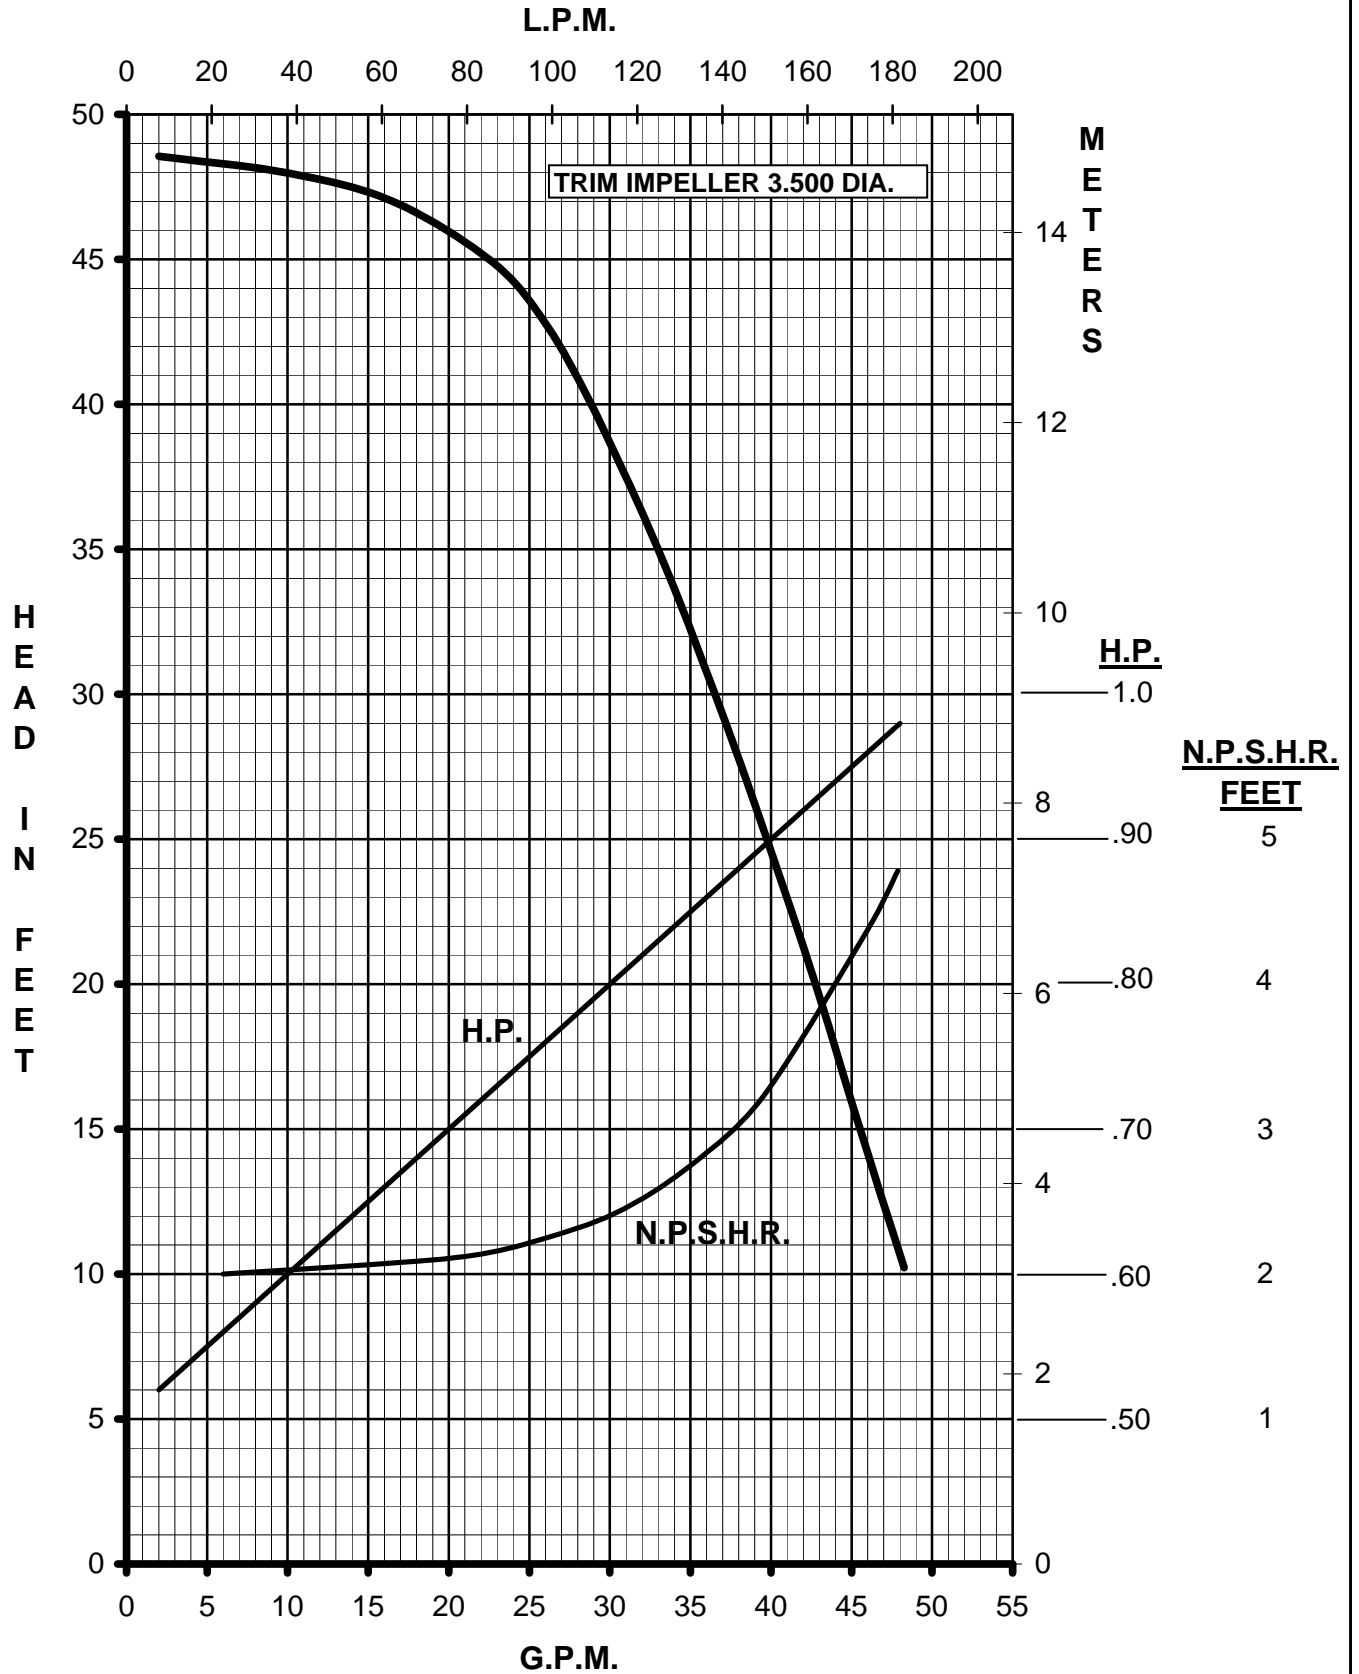

MARCH PUMPS

TE-7S-MD
1PH, 3PH 60HZ

MARCH PUMPS

TE-7S-MD
FULL SIZE IMPELLER 3.750 DIA.
1PH, 3PH 60HZ

MARCH PUMPS

TE-7S-MD
TRIM IMPELLER 3.625 DIA.
1PH, 3PH 60HZ

MARCH
PUMPS

TE-7S-MD
TRIM IMPELLER 3.500 DIA.
1PH, 3PH 60HZ

MARCH PUMPS

TE-7S-MD
TRIM IMPELLER 3.375 DIA.
1PH, 3PH 60HZ

MARCH PUMPS

TE-7S-MD
 TRIM IMPELLER 3.250 DIA.
 1PH, 3PH 60HZ

MARCH PUMPS

TE-7S-MD
TRIM IMPELLER 3.125 DIA.
1PH, 3PH 60HZ

MARCH PUMPS

TE-7S-MD
TRIM IMPELLER 3.000 DIA.
1PH, 3PH 60HZ

MARCH PUMPS

TE-7S-MD
TRIM IMPELLER 2.875 DIA.
1PH, 3PH 60HZ