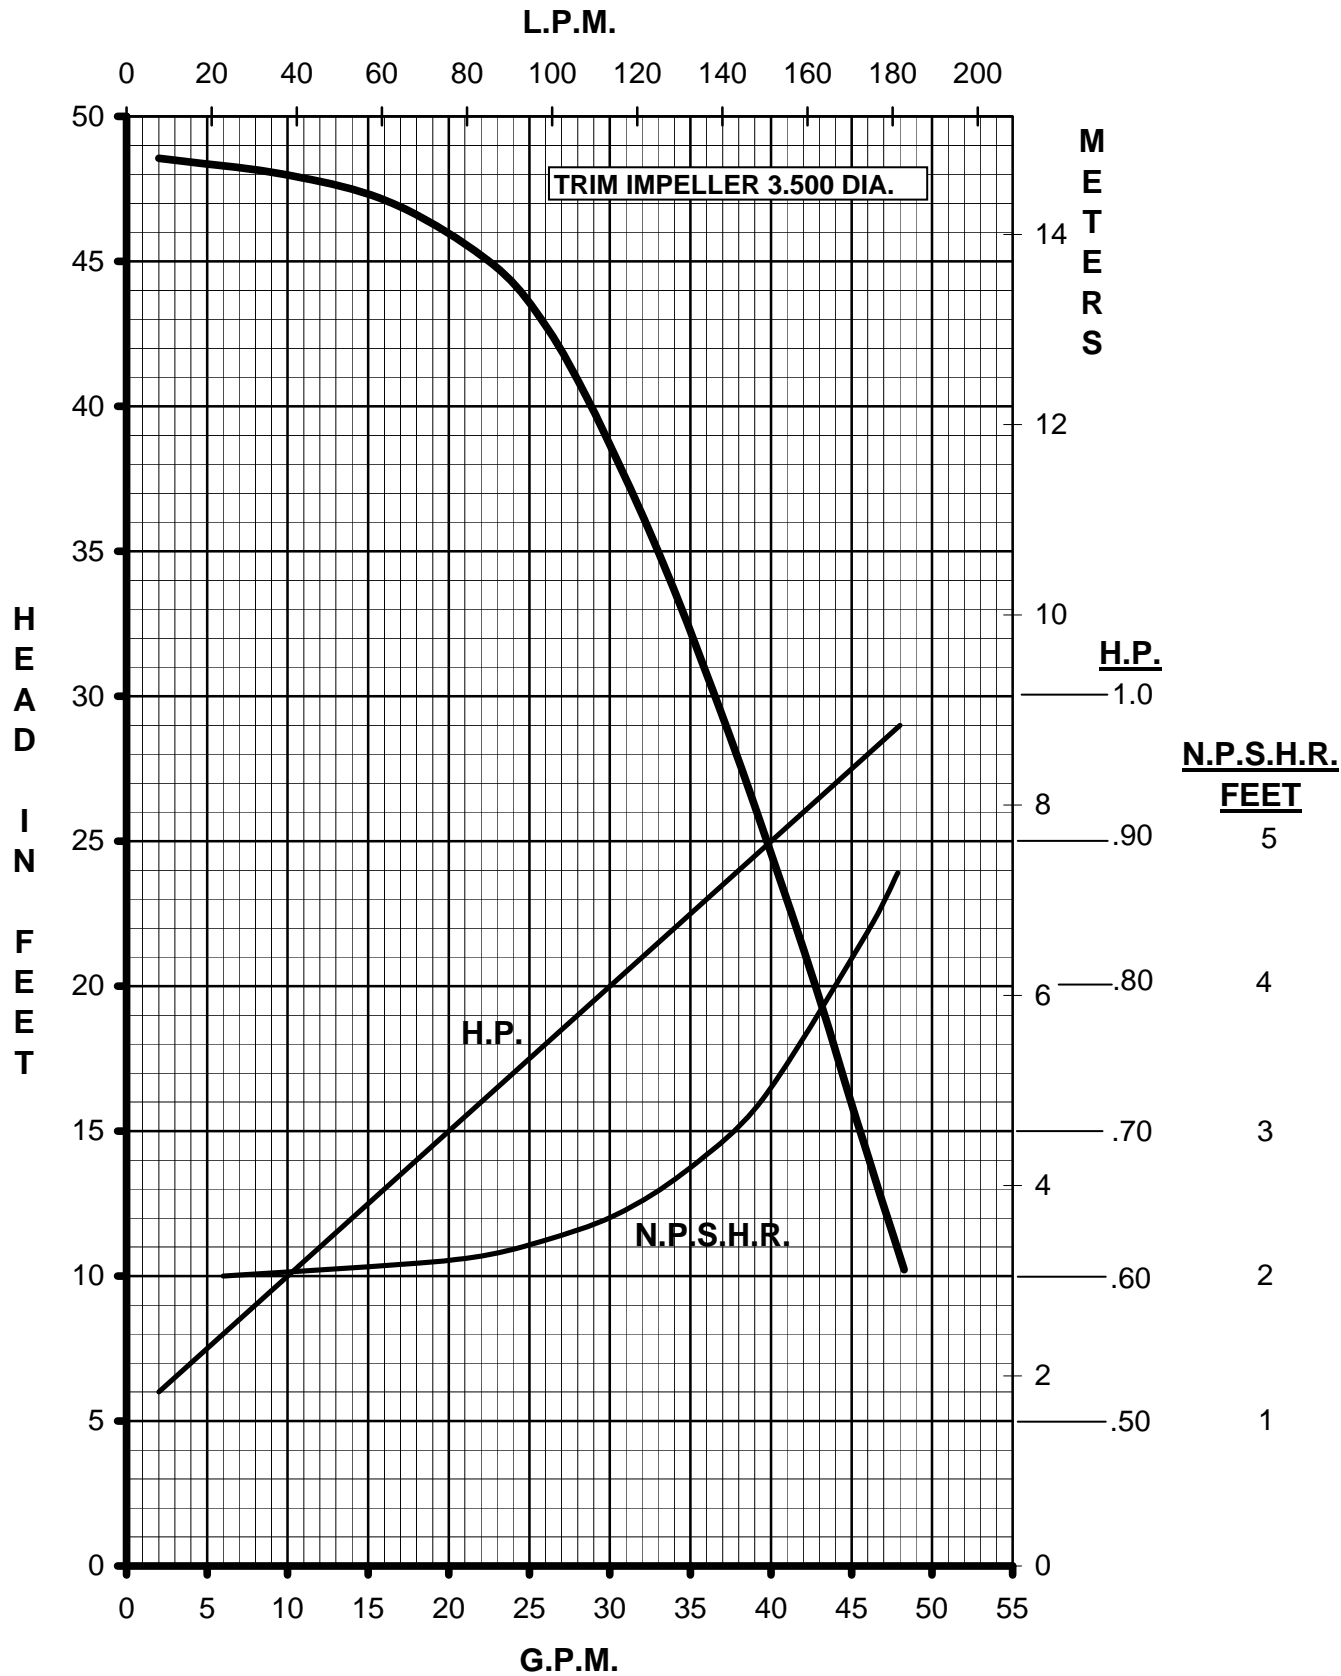

**MARCH
PUMPS**

**TE-7S-MD
1PH, 3PH 60HZ**

**MARCH
PUMPS**

TE-7S-MD
FULL SIZE IMPELLER 3.750 DIA.
1PH, 3PH 60HZ

**MARCH
PUMPS**

TE-7S-MD
TRIM IMPELLER 3.625 DIA.
1PH, 3PH 60HZ

MARCH
PUMPS

TE-7S-MD
TRIM IMPELLER 3.500 DIA.
1PH, 3PH 60HZ

**MARCH
PUMPS**

TE-7S-MD
TRIM IMPELLER 3.375 DIA.
1PH, 3PH 60HZ

**MARCH
PUMPS**

TE-7S-MD
TRIM IMPELLER 3.250 DIA.
1PH, 3PH 60HZ

MARCH
PUMPS

TE-7S-MD
TRIM IMPELLER 3.125 DIA.
1PH, 3PH 60HZ

**MARCH
PUMPS**

TE-7S-MD
TRIM IMPELLER 3.000 DIA.
1PH, 3PH 60HZ

**MARCH
PUMPS**

TE-7S-MD
TRIM IMPELLER 2.875 DIA.
1PH, 3PH 60HZ