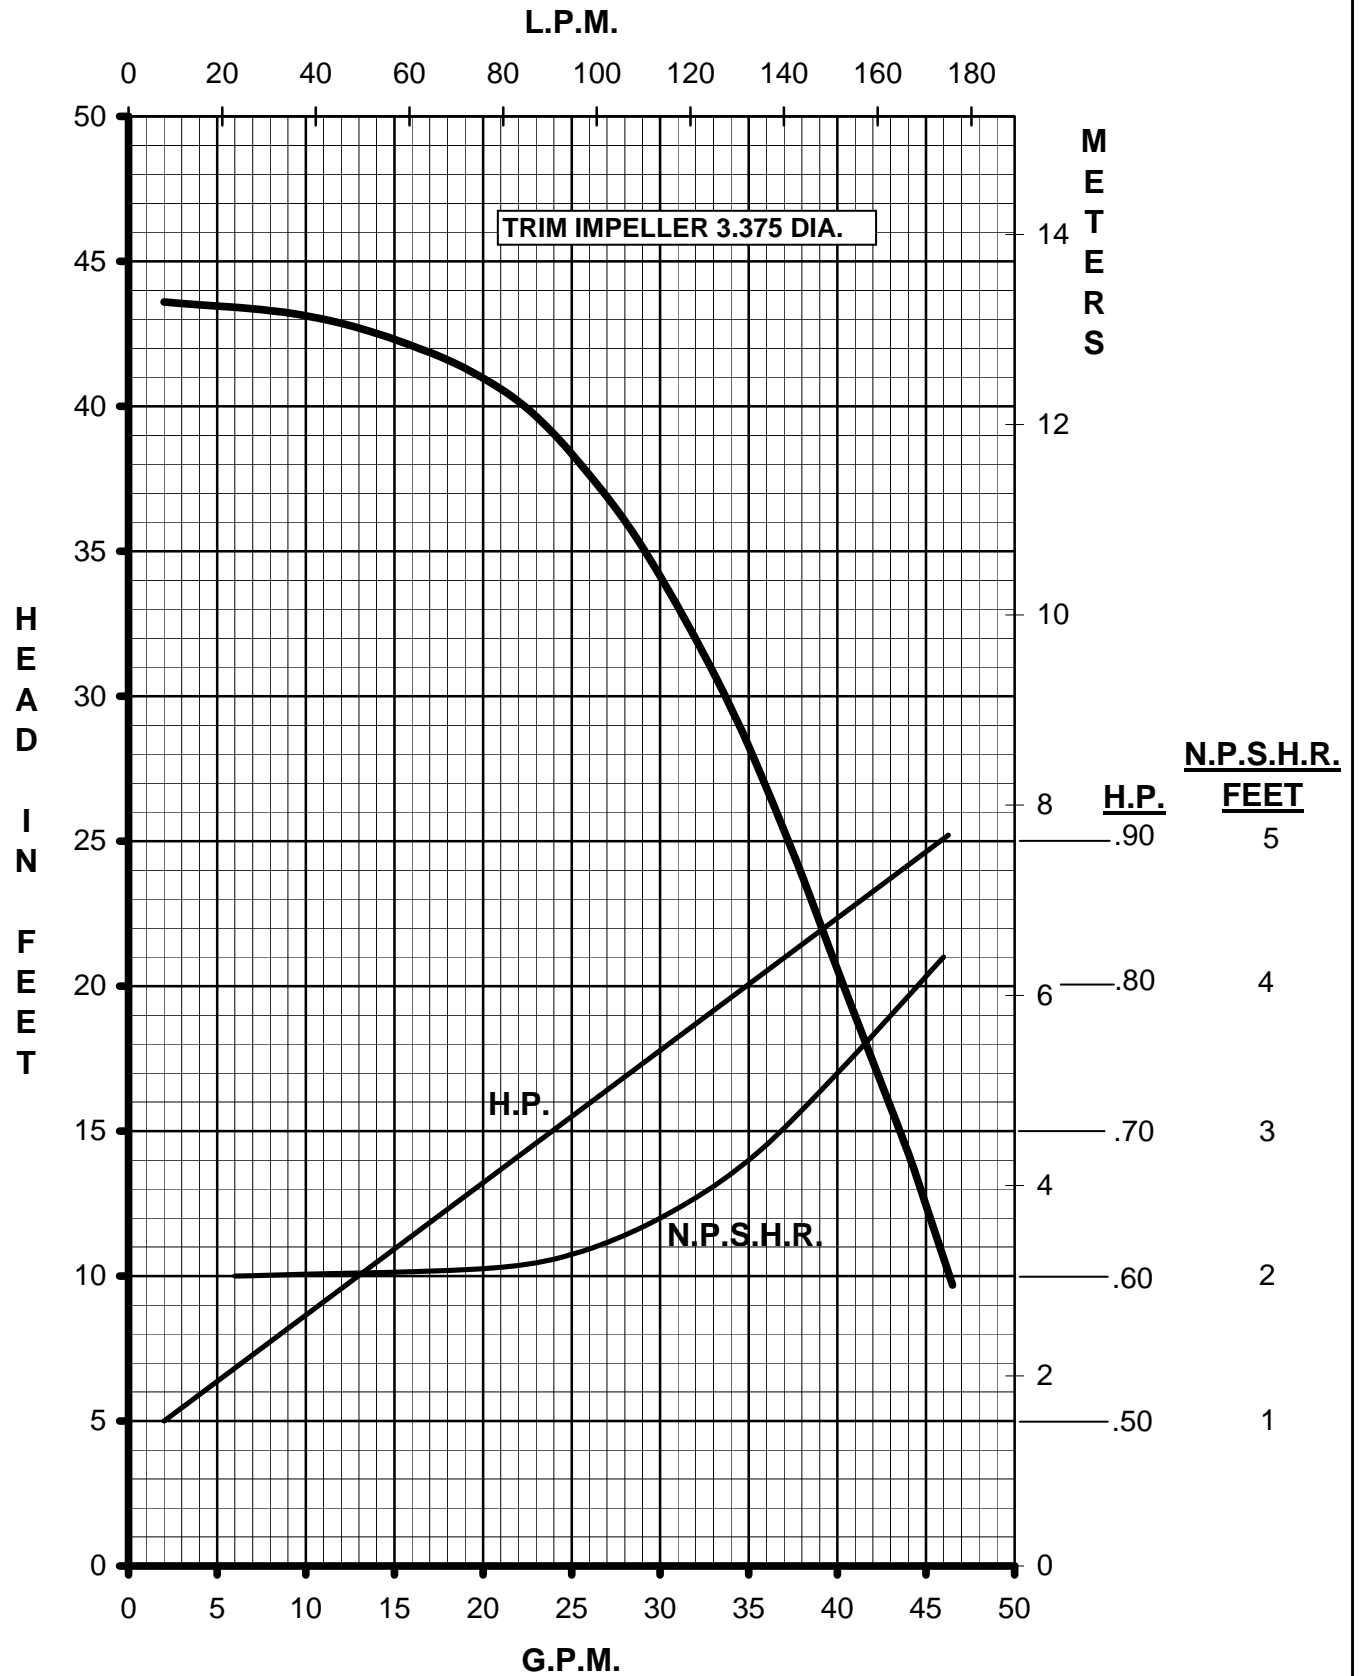

MARCH PUMPS

TE-7S-MD
1PH, 3PH 60HZ

MARCH PUMPS

TE-7S-MD
FULL SIZE IMPELLER 3.750 DIA.
1PH, 3PH 60HZ

MARCH PUMPS

TE-7S-MD
TRIM IMPELLER 3.625 DIA.
1PH, 3PH 60HZ

MARCH
PUMPS

TE-7S-MD
TRIM IMPELLER 3.500 DIA.
1PH, 3PH 60HZ

MARCH PUMPS

TE-7S-MD
TRIM IMPELLER 3.375 DIA.
1PH, 3PH 60HZ

MARCH PUMPS

TE-7S-MD
 TRIM IMPELLER 3.250 DIA.
 1PH, 3PH 60HZ

MARCH PUMPS

TE-7S-MD
TRIM IMPELLER 3.125 DIA.
1PH, 3PH 60HZ

MARCH PUMPS

TE-7S-MD
TRIM IMPELLER 3.000 DIA.
1PH, 3PH 60HZ

MARCH PUMPS

TE-7S-MD
TRIM IMPELLER 2.875 DIA.
1PH, 3PH 60HZ