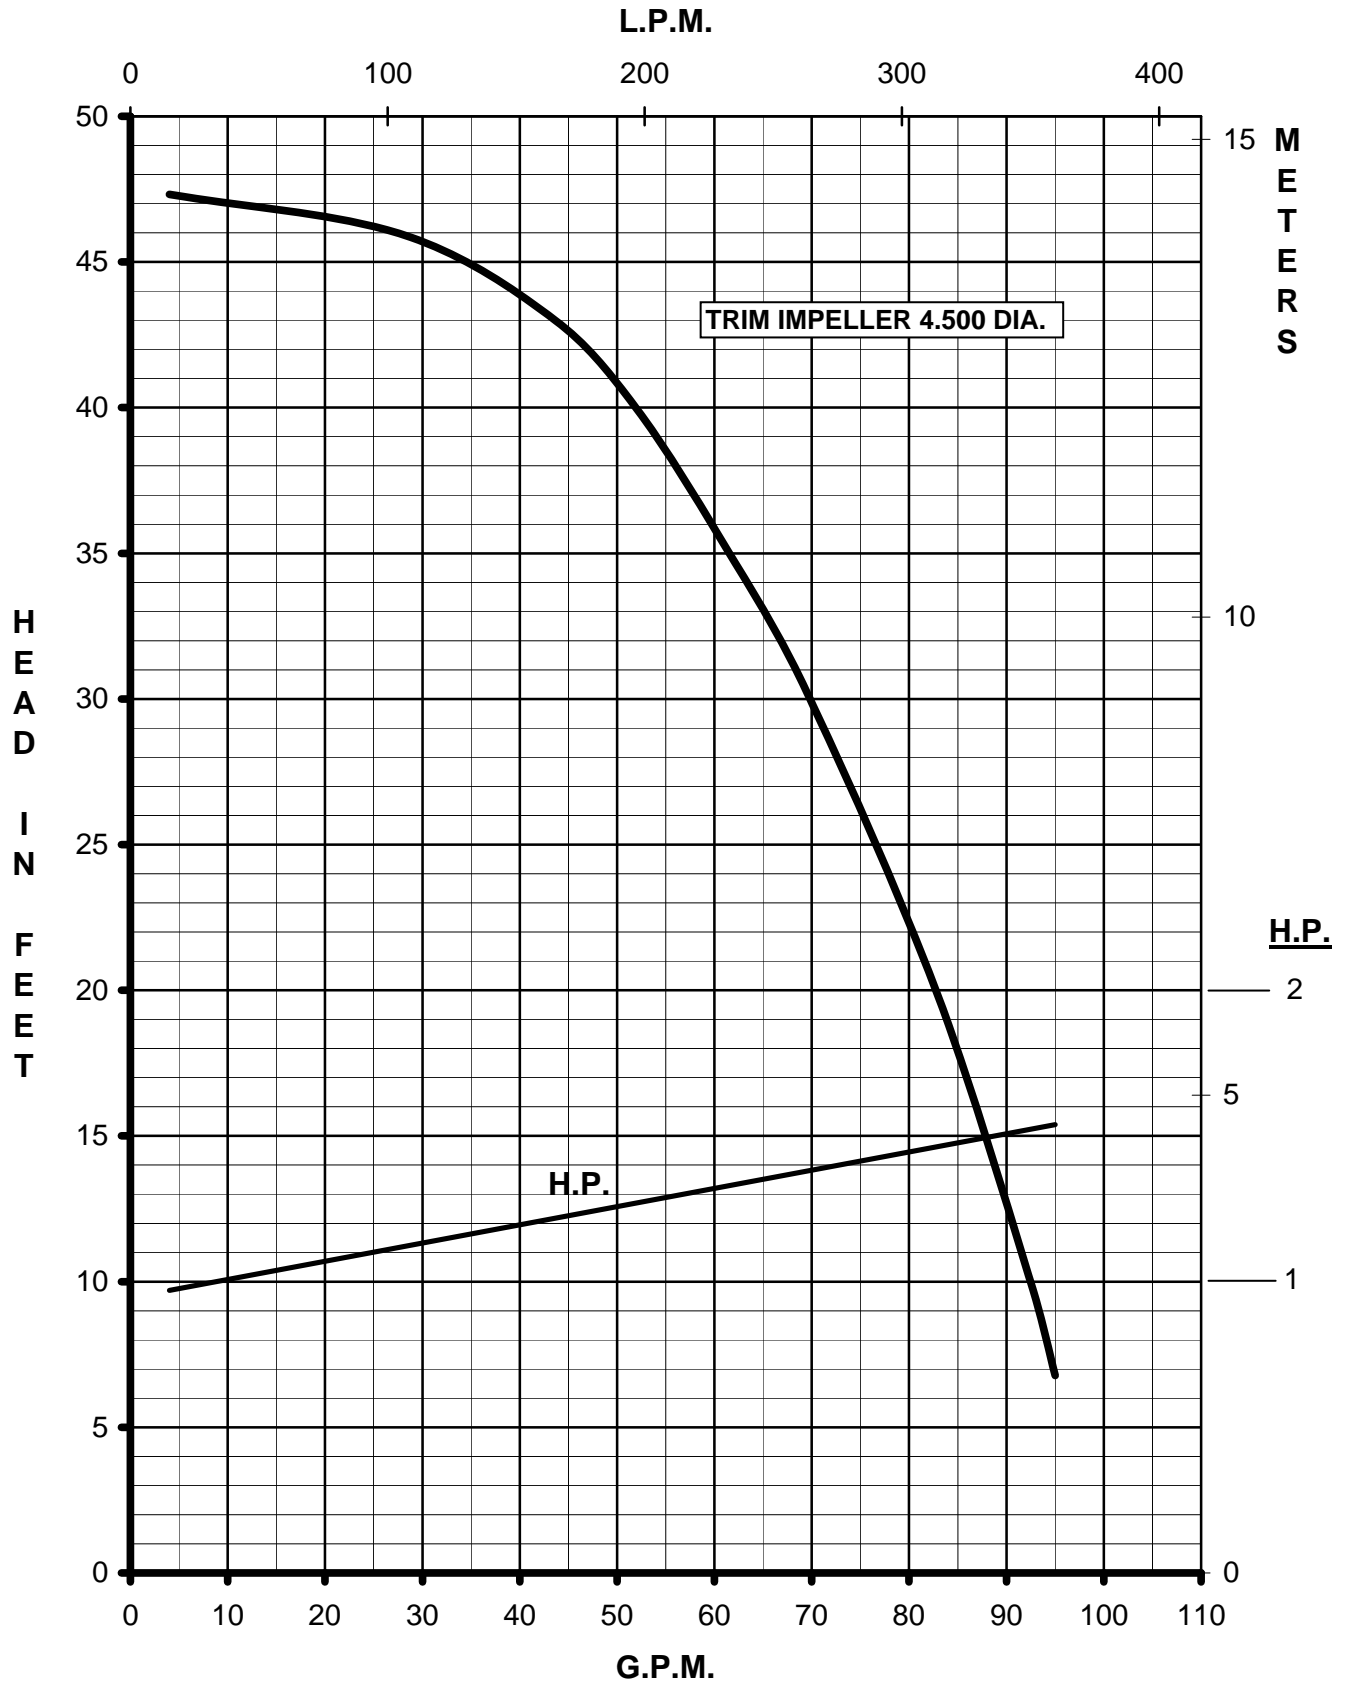

MARCH PUMPS

TE-8C-MD, TE-8K-MD 3PH 50HZ

MARCH PUMPS

TE-8C-MD, TE-8K-MD
FULL SIZE IMPELLER 5.187 DIA.
3PH 50HZ

MARCH PUMPS

TE-8C-MD, TE-8K-MD
TRIM IMPELLER 5.062 DIA.
3PH 50HZ

MARCH PUMPS

TE-8C-MD, TE-8K-MD
TRIM IMPELLER 4.875 DIA.
3PH 50HZ

MARCH PUMPS

TE-8C-MD, TE-8K-MD
TRIM IMPELLER 4.687 DIA.
3PH 50HZ

MARCH PUMPS

TE-8C-MD, TE-8K-MD
TRIM IMPELLER 4.500 DIA.
3PH 50HZ

MARCH PUMPS

TE-8C-MD, TE-8K-MD
TRIM IMPELLER 4.250 DIA.
3PH 50HZ

MARCH PUMPS

TE-8C-MD, TE-8K-MD
TRIM IMPELLER 4.000 DIA.
3PH 50HZ

MARCH PUMPS

TE-8C-MD, TE-8K-MD
TRIM IMPELLER 3.750 DIA.
3PH 50HZ

MARCH
PUMPS

TE-8C-MD, TE-8K-MD
TRIM IMPELLER 3.375 DIA.
3PH 50HZ