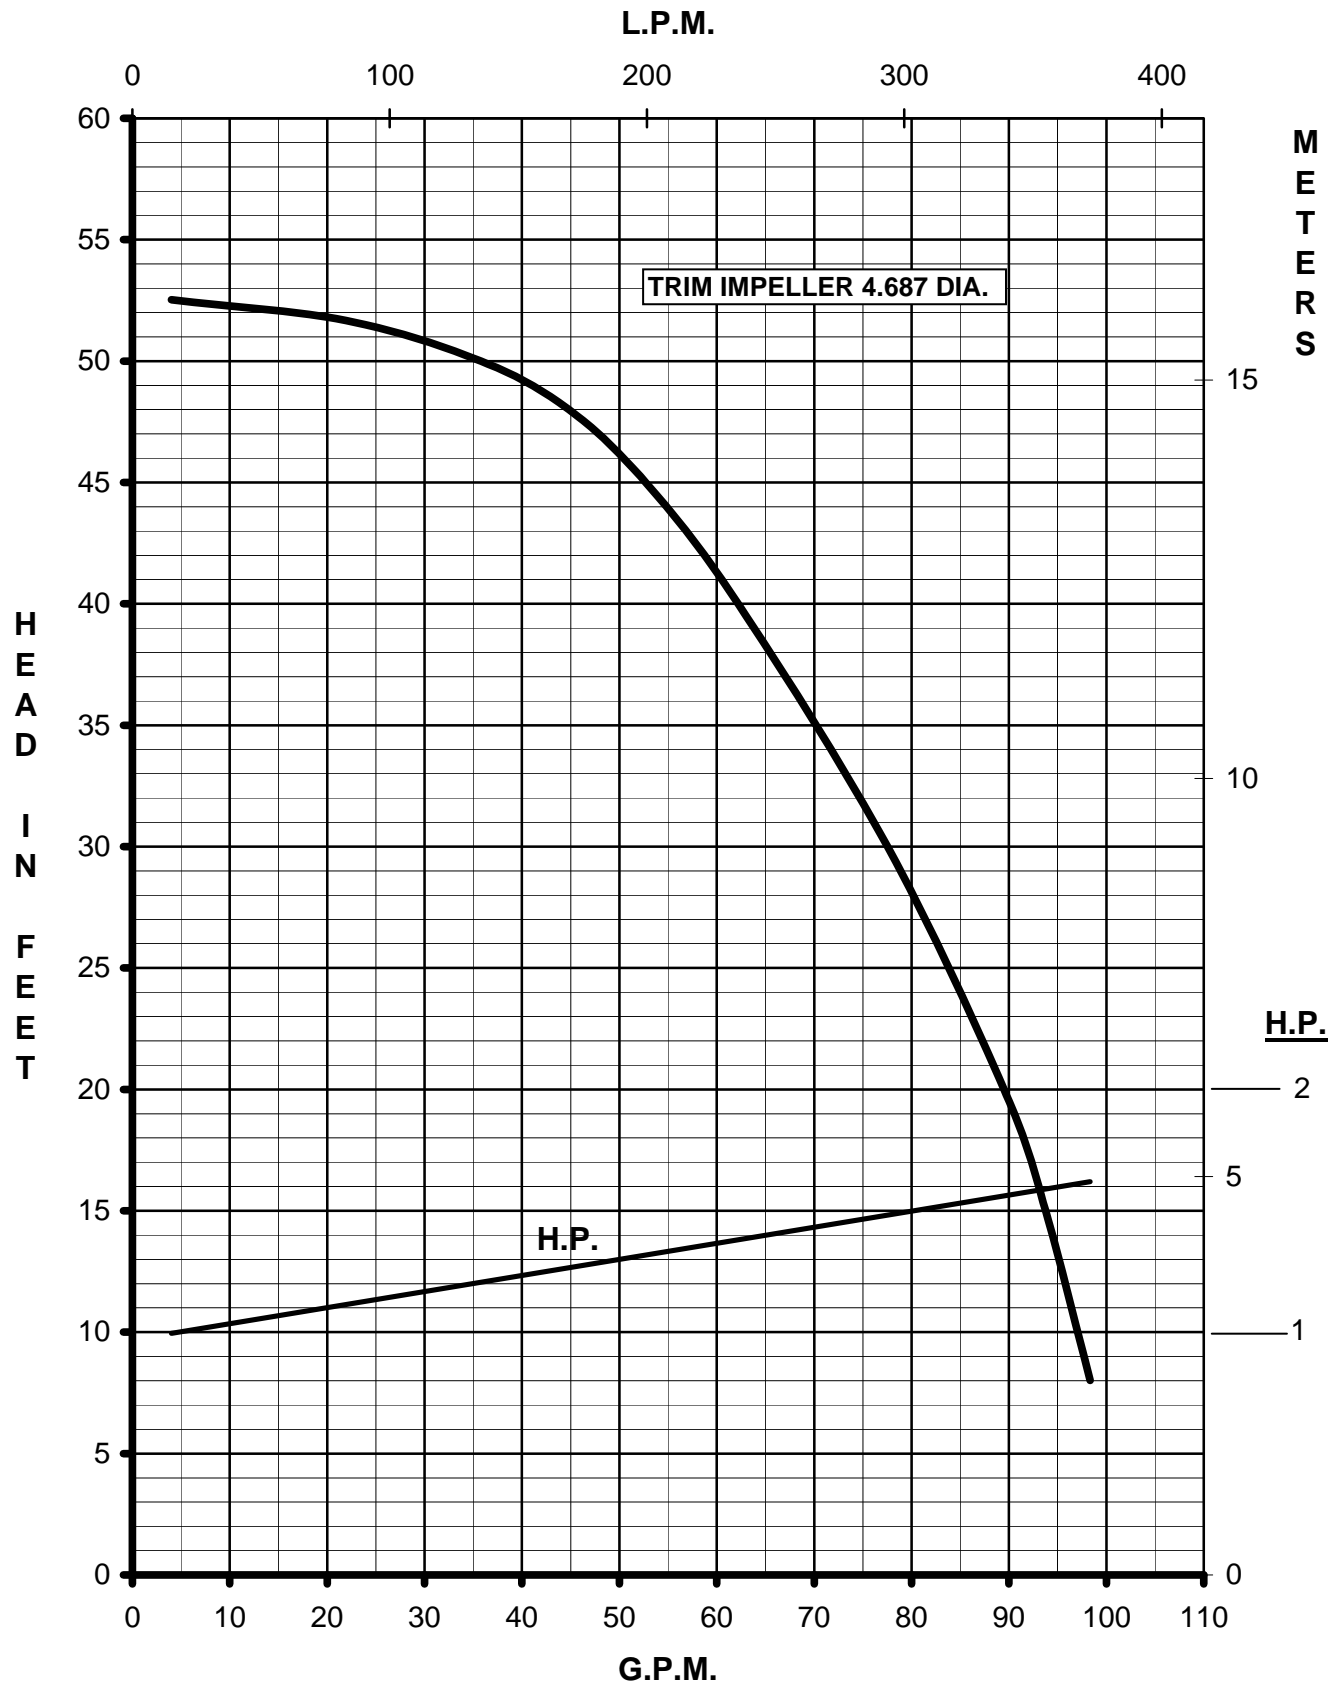

MARCH PUMPS

TE-8C-MD, TE-8K-MD 3PH 50HZ

MARCH PUMPS

TE-8C-MD, TE-8K-MD
FULL SIZE IMPELLER 5.187 DIA.
3PH 50HZ

MARCH PUMPS

TE-8C-MD, TE-8K-MD
TRIM IMPELLER 5.062 DIA.
3PH 50HZ

MARCH PUMPS

TE-8C-MD, TE-8K-MD
TRIM IMPELLER 4.875 DIA.
3PH 50HZ

MARCH PUMPS

TE-8C-MD, TE-8K-MD
TRIM IMPELLER 4.687 DIA.
3PH 50HZ

MARCH PUMPS

TE-8C-MD, TE-8K-MD
TRIM IMPELLER 4.500 DIA.
3PH 50HZ

MARCH PUMPS

TE-8C-MD, TE-8K-MD
TRIM IMPELLER 4.250 DIA.
3PH 50HZ

MARCH PUMPS

TE-8C-MD, TE-8K-MD
TRIM IMPELLER 4.000 DIA.
3PH 50HZ

MARCH PUMPS

TE-8C-MD, TE-8K-MD
TRIM IMPELLER 3.750 DIA.
3PH 50HZ

MARCH
PUMPS

TE-8C-MD, TE-8K-MD
TRIM IMPELLER 3.375 DIA.
3PH 50HZ