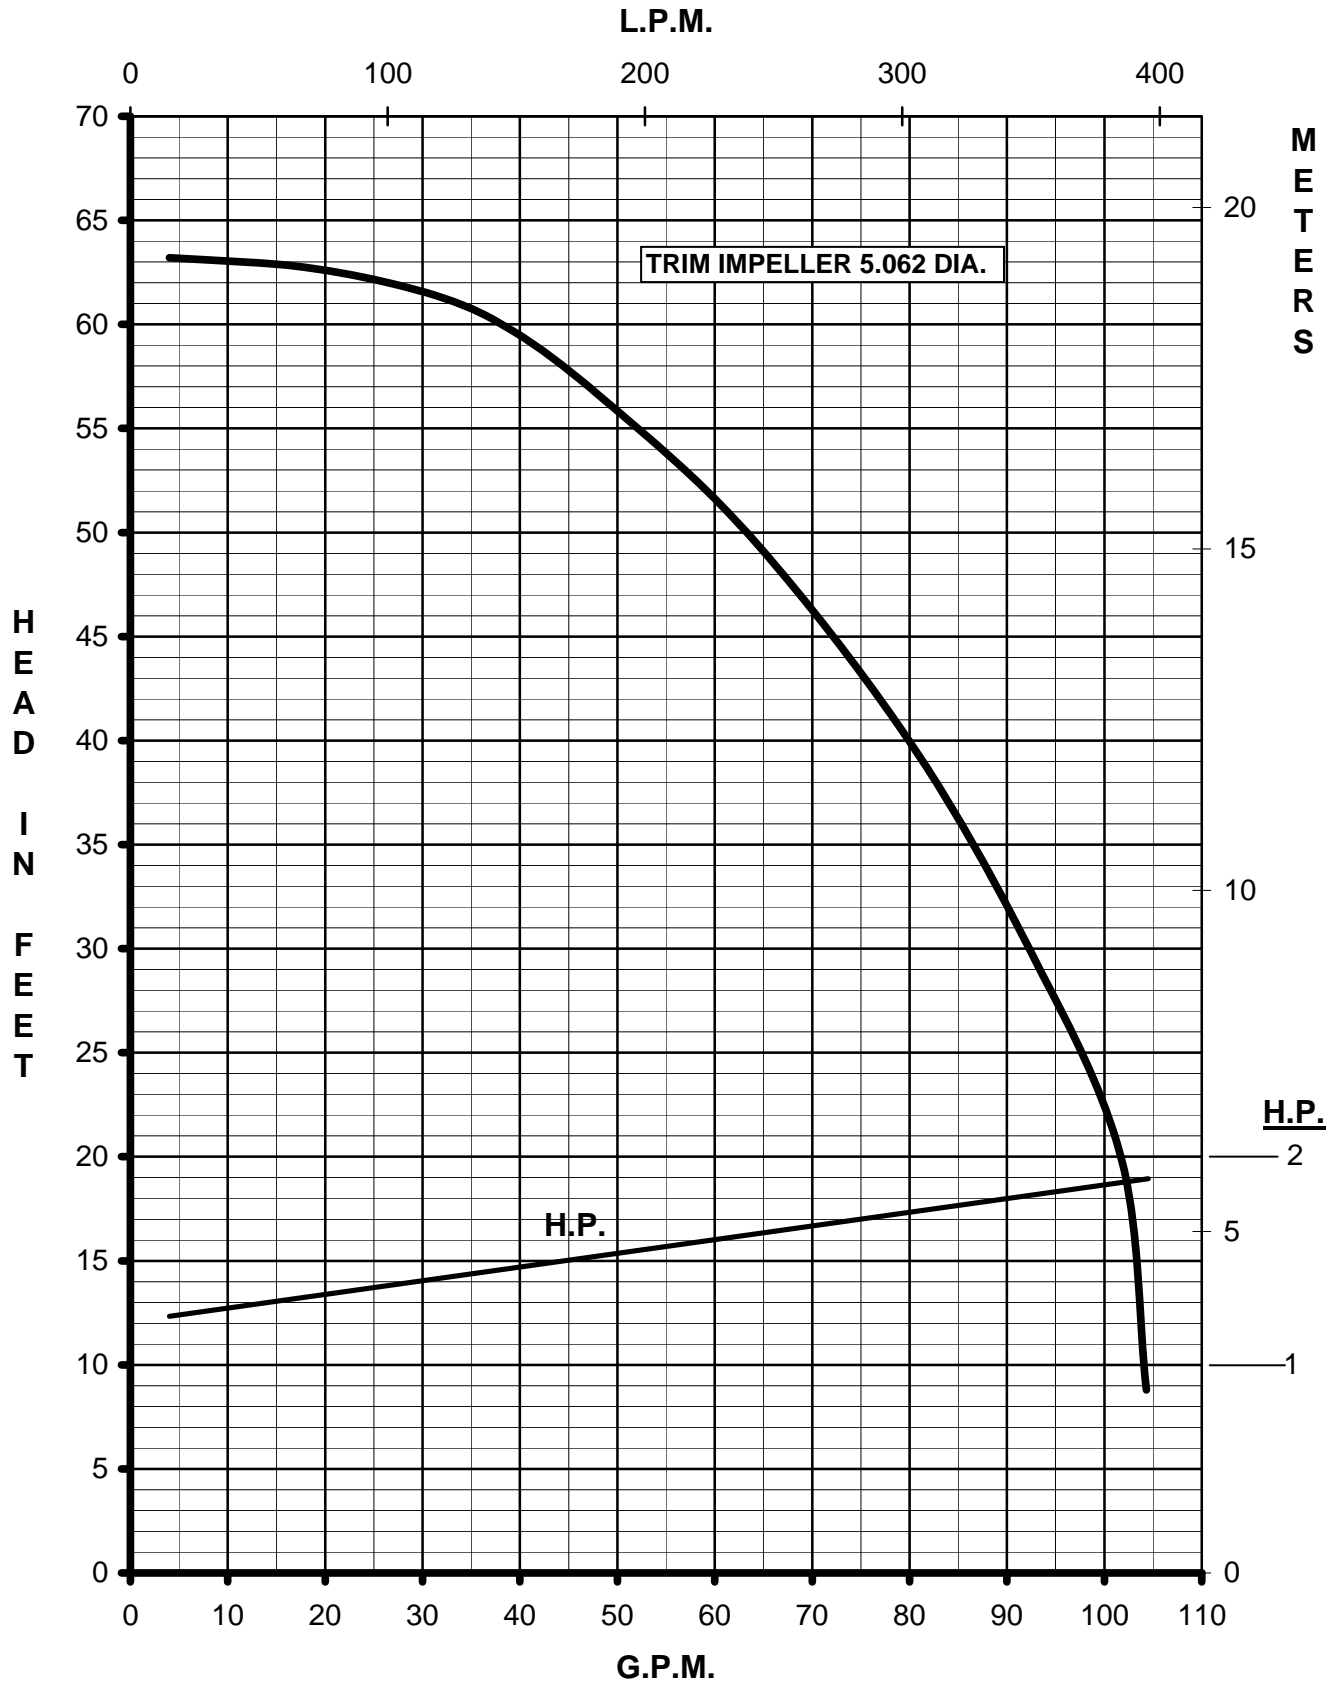

MARCH PUMPS

TE-8C-MD, TE-8K-MD 3PH 50HZ

MARCH PUMPS

TE-8C-MD, TE-8K-MD
FULL SIZE IMPELLER 5.187 DIA.
3PH 50HZ

MARCH PUMPS

TE-8C-MD, TE-8K-MD
TRIM IMPELLER 5.062 DIA.
3PH 50HZ

MARCH PUMPS

TE-8C-MD, TE-8K-MD
TRIM IMPELLER 4.875 DIA.
3PH 50HZ

MARCH PUMPS

TE-8C-MD, TE-8K-MD
TRIM IMPELLER 4.687 DIA.
3PH 50HZ

MARCH PUMPS

TE-8C-MD, TE-8K-MD
TRIM IMPELLER 4.500 DIA.
3PH 50HZ

MARCH PUMPS

TE-8C-MD, TE-8K-MD
TRIM IMPELLER 4.250 DIA.
3PH 50HZ

MARCH PUMPS

TE-8C-MD, TE-8K-MD
TRIM IMPELLER 4.000 DIA.
3PH 50HZ

MARCH PUMPS

TE-8C-MD, TE-8K-MD
TRIM IMPELLER 3.750 DIA.
3PH 50HZ

MARCH
PUMPS

TE-8C-MD, TE-8K-MD
TRIM IMPELLER 3.375 DIA.
3PH 50HZ