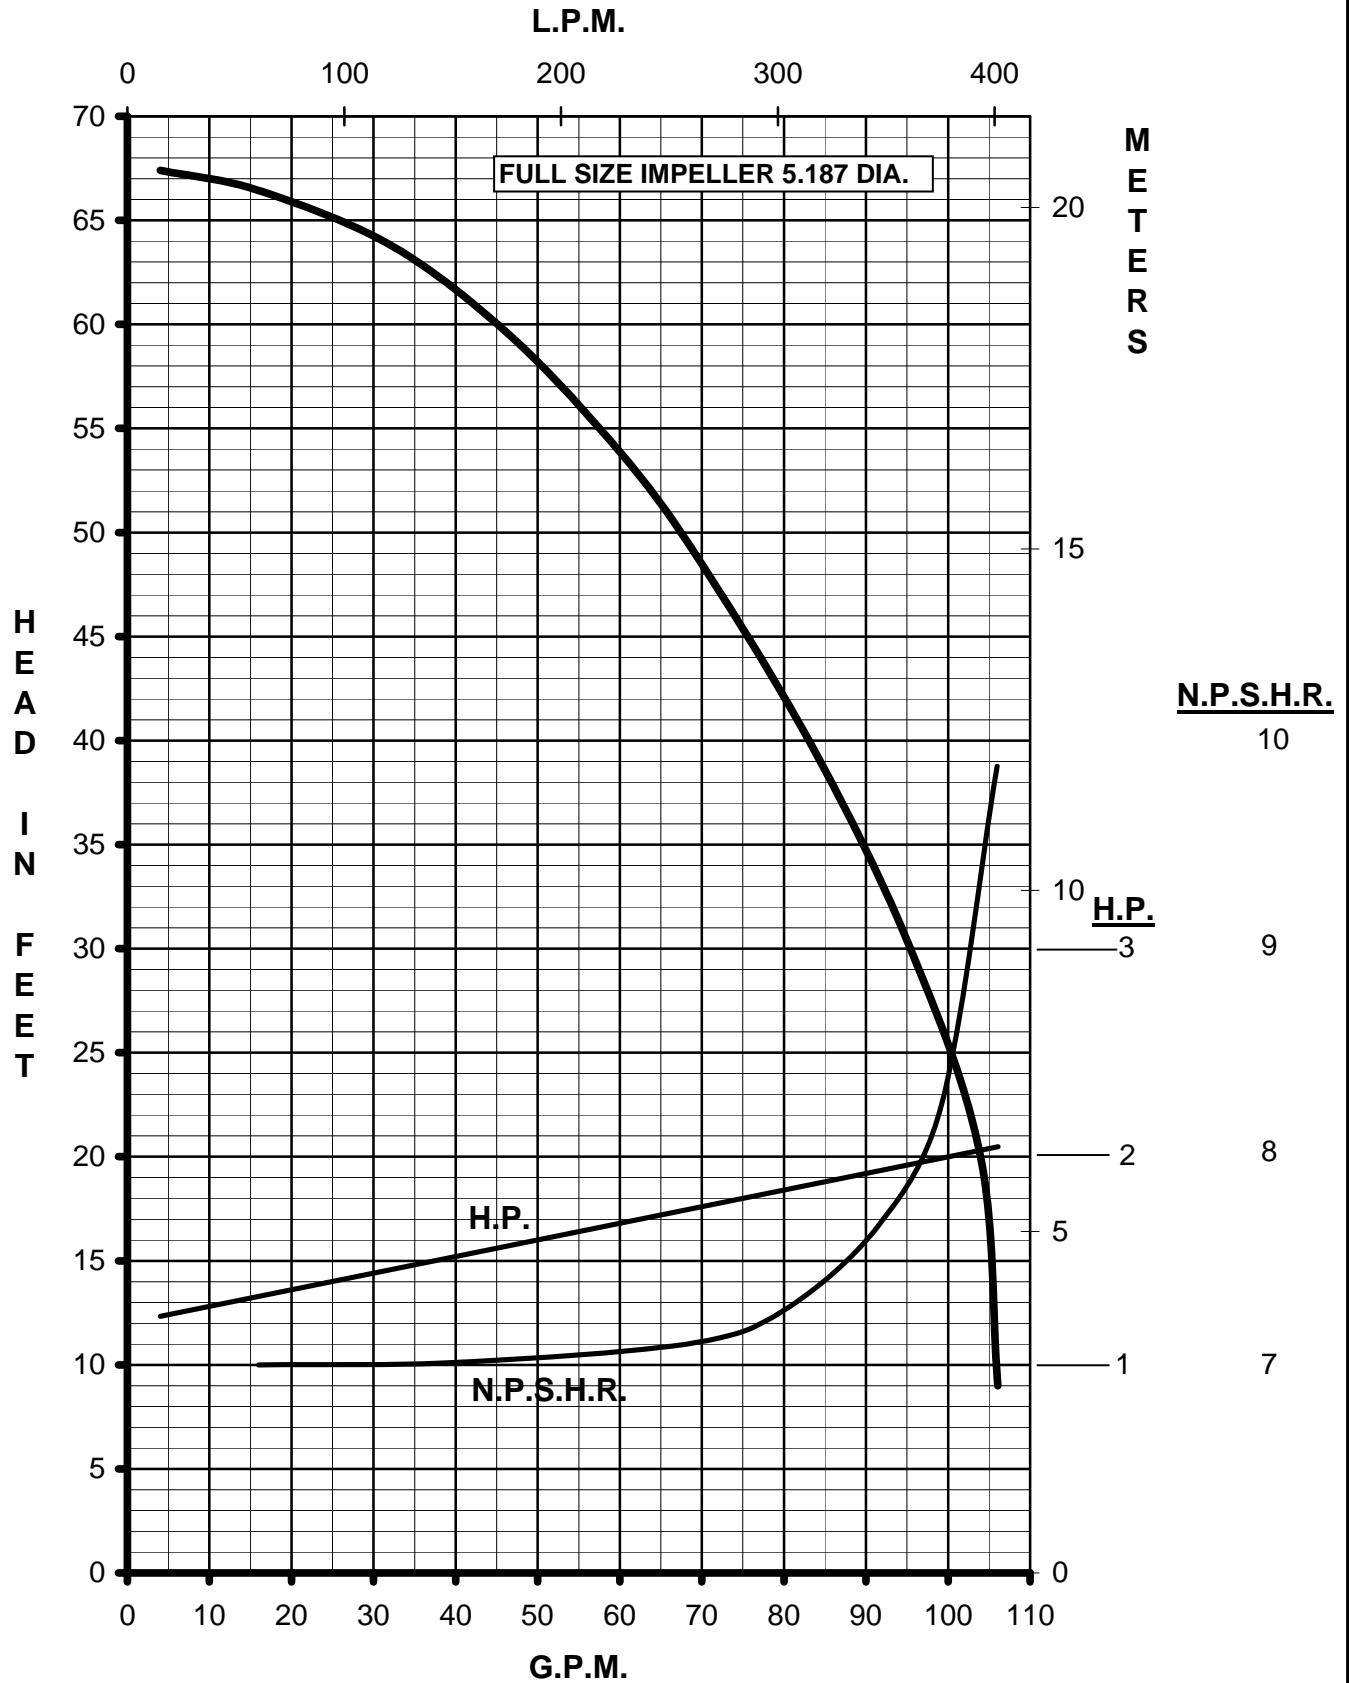

MARCH PUMPS

TE-8C-MD, TE-8K-MD 3PH 50HZ

MARCH PUMPS

TE-8C-MD, TE-8K-MD
FULL SIZE IMPELLER 5.187 DIA.
3PH 50HZ

MARCH PUMPS

TE-8C-MD, TE-8K-MD
TRIM IMPELLER 5.062 DIA.
3PH 50HZ

MARCH PUMPS

TE-8C-MD, TE-8K-MD
TRIM IMPELLER 4.875 DIA.
3PH 50HZ

MARCH PUMPS

TE-8C-MD, TE-8K-MD
TRIM IMPELLER 4.687 DIA.
3PH 50HZ

MARCH PUMPS

TE-8C-MD, TE-8K-MD
TRIM IMPELLER 4.500 DIA.
3PH 50HZ

MARCH PUMPS

TE-8C-MD, TE-8K-MD
TRIM IMPELLER 4.250 DIA.
3PH 50HZ

MARCH PUMPS

TE-8C-MD, TE-8K-MD
TRIM IMPELLER 4.000 DIA.
3PH 50HZ

MARCH PUMPS

TE-8C-MD, TE-8K-MD
TRIM IMPELLER 3.750 DIA.
3PH 50HZ

MARCH
PUMPS

TE-8C-MD, TE-8K-MD
TRIM IMPELLER 3.375 DIA.
3PH 50HZ