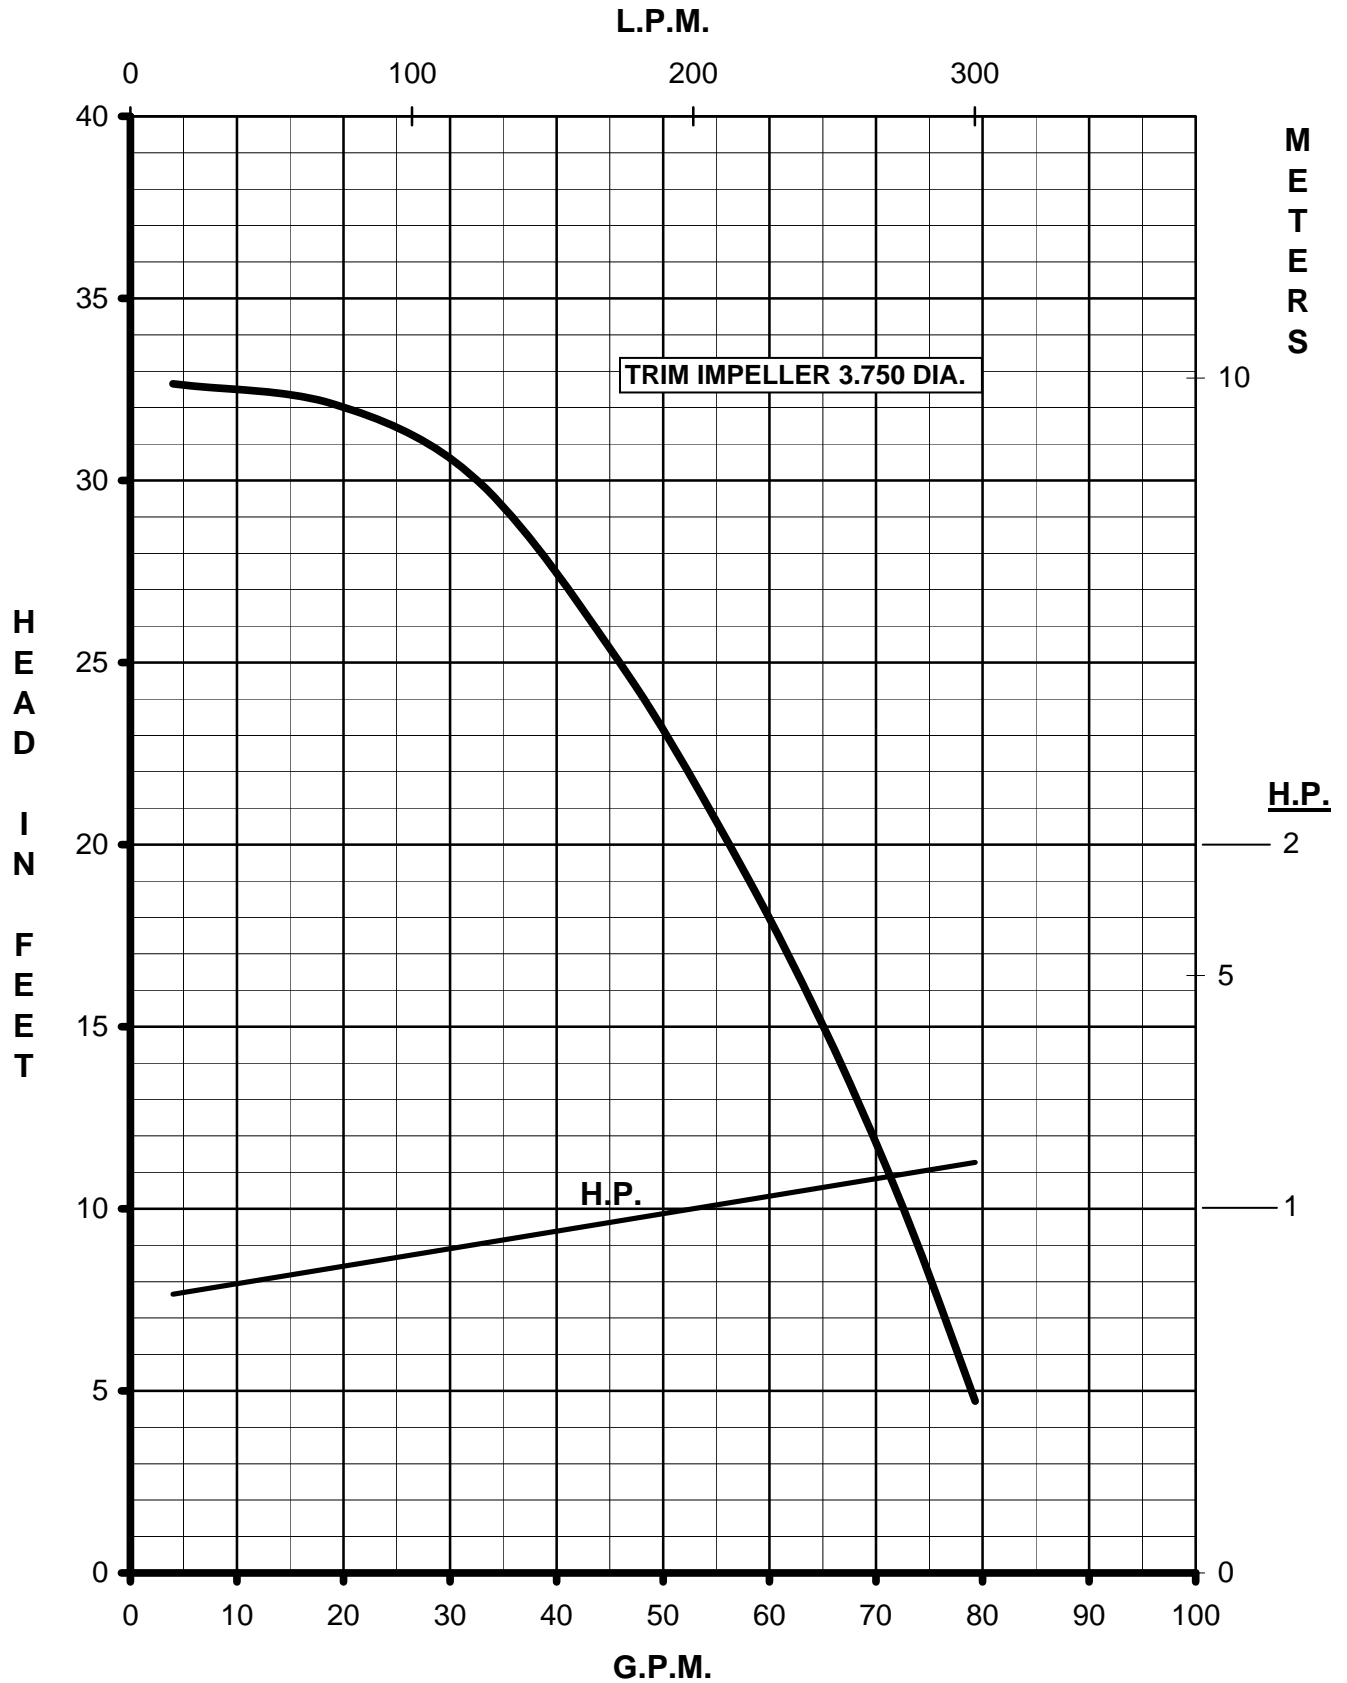

MARCH PUMPS

TE-8C-MD, TE-8K-MD 3PH 50HZ

MARCH PUMPS

TE-8C-MD, TE-8K-MD
FULL SIZE IMPELLER 5.187 DIA.
3PH 50HZ

MARCH PUMPS

TE-8C-MD, TE-8K-MD
TRIM IMPELLER 5.062 DIA.
3PH 50HZ

MARCH PUMPS

TE-8C-MD, TE-8K-MD
TRIM IMPELLER 4.875 DIA.
3PH 50HZ

MARCH PUMPS

TE-8C-MD, TE-8K-MD
TRIM IMPELLER 4.687 DIA.
3PH 50HZ

MARCH PUMPS

TE-8C-MD, TE-8K-MD
TRIM IMPELLER 4.500 DIA.
3PH 50HZ

MARCH PUMPS

TE-8C-MD, TE-8K-MD
TRIM IMPELLER 4.250 DIA.
3PH 50HZ

MARCH PUMPS

TE-8C-MD, TE-8K-MD
TRIM IMPELLER 4.000 DIA.
3PH 50HZ

MARCH PUMPS

TE-8C-MD, TE-8K-MD
TRIM IMPELLER 3.750 DIA.
3PH 50HZ

MARCH
PUMPS

TE-8C-MD, TE-8K-MD
TRIM IMPELLER 3.375 DIA.
3PH 50HZ