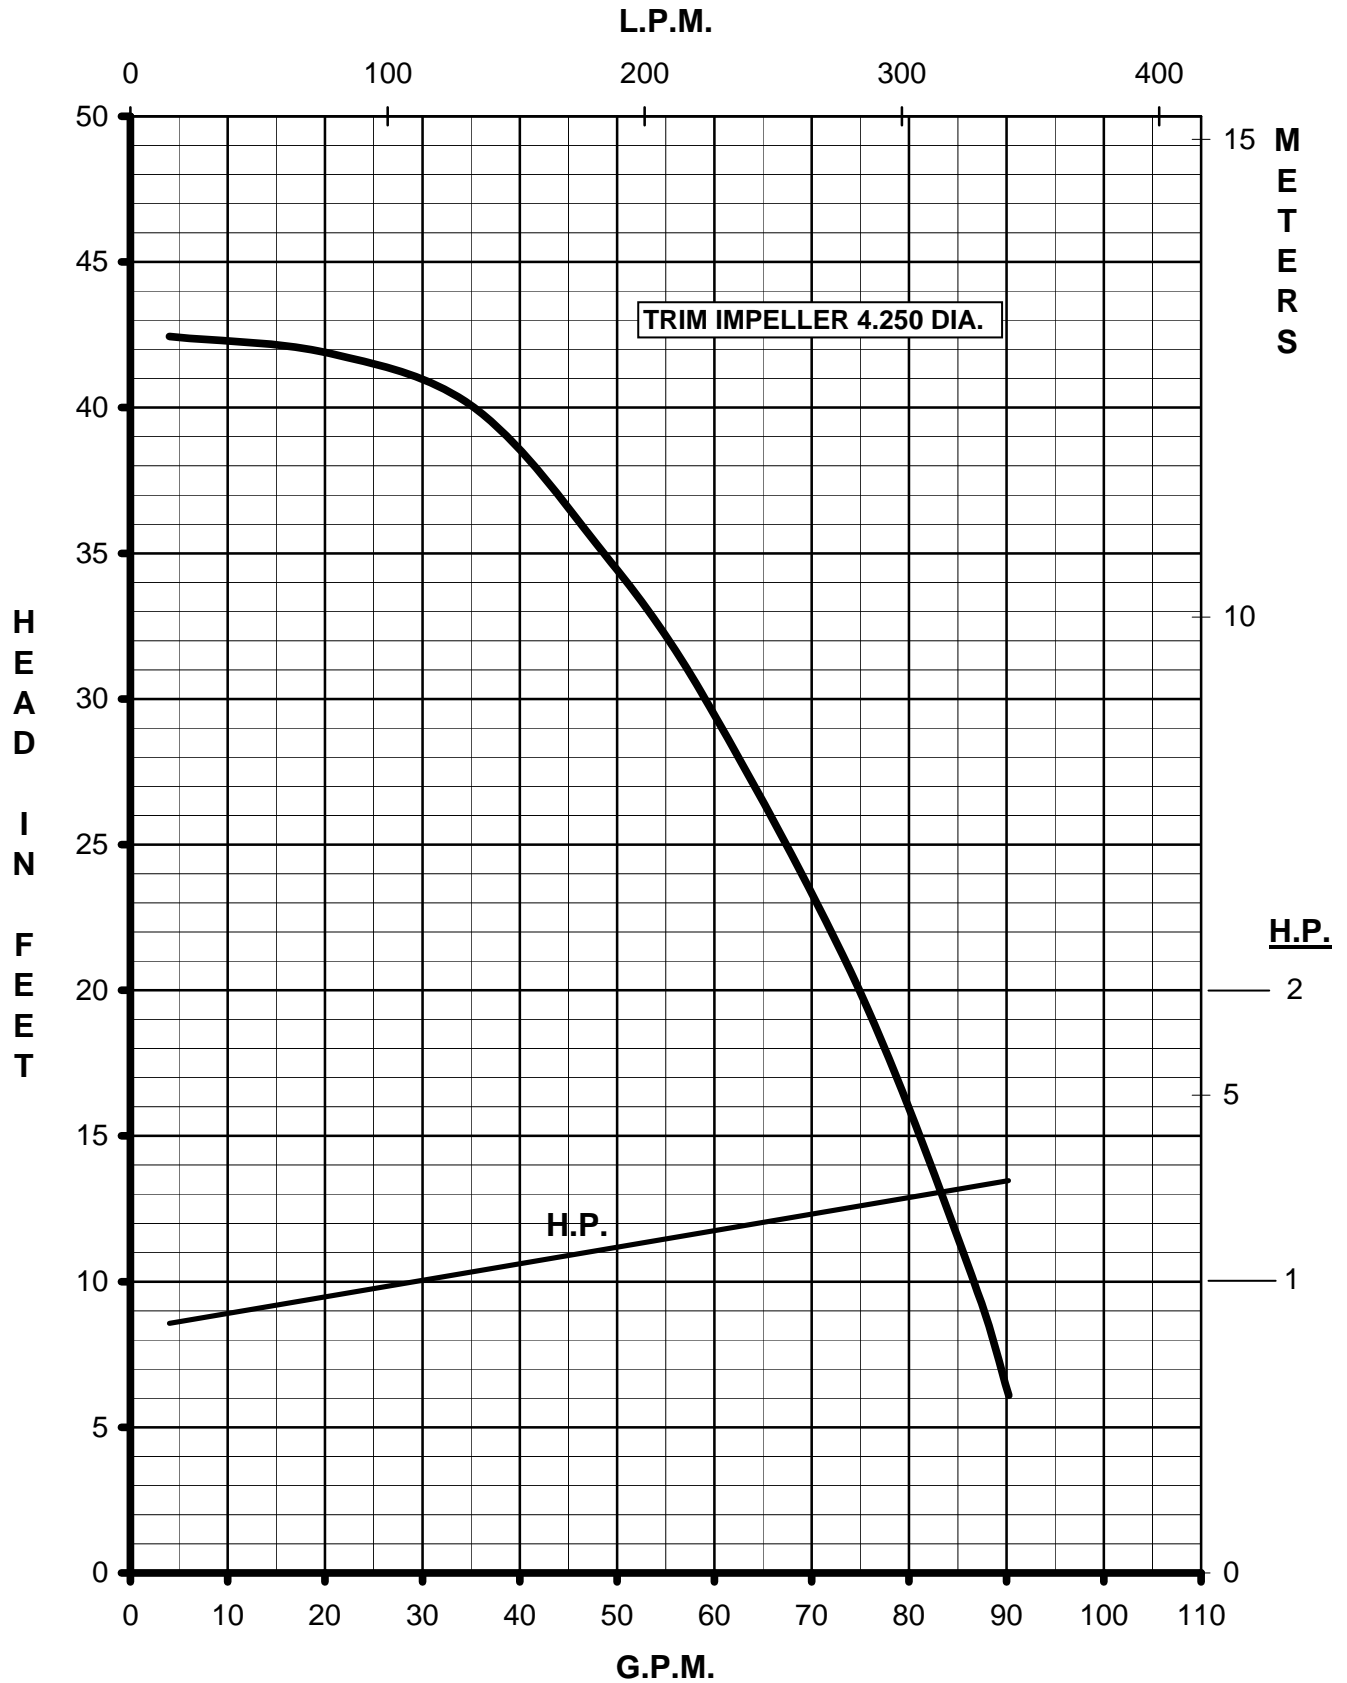

MARCH PUMPS

TE-8C-MD, TE-8K-MD 3PH 50HZ

MARCH PUMPS

TE-8C-MD, TE-8K-MD
FULL SIZE IMPELLER 5.187 DIA.
3PH 50HZ

MARCH PUMPS

TE-8C-MD, TE-8K-MD
TRIM IMPELLER 5.062 DIA.
3PH 50HZ

MARCH PUMPS

TE-8C-MD, TE-8K-MD
TRIM IMPELLER 4.875 DIA.
3PH 50HZ

MARCH PUMPS

TE-8C-MD, TE-8K-MD
TRIM IMPELLER 4.687 DIA.
3PH 50HZ

MARCH PUMPS

TE-8C-MD, TE-8K-MD
TRIM IMPELLER 4.500 DIA.
3PH 50HZ

MARCH PUMPS

TE-8C-MD, TE-8K-MD
TRIM IMPELLER 4.250 DIA.
3PH 50HZ

MARCH PUMPS

TE-8C-MD, TE-8K-MD
TRIM IMPELLER 4.000 DIA.
3PH 50HZ

MARCH PUMPS

TE-8C-MD, TE-8K-MD
TRIM IMPELLER 3.750 DIA.
3PH 50HZ

MARCH
PUMPS

TE-8C-MD, TE-8K-MD
TRIM IMPELLER 3.375 DIA.
3PH 50HZ