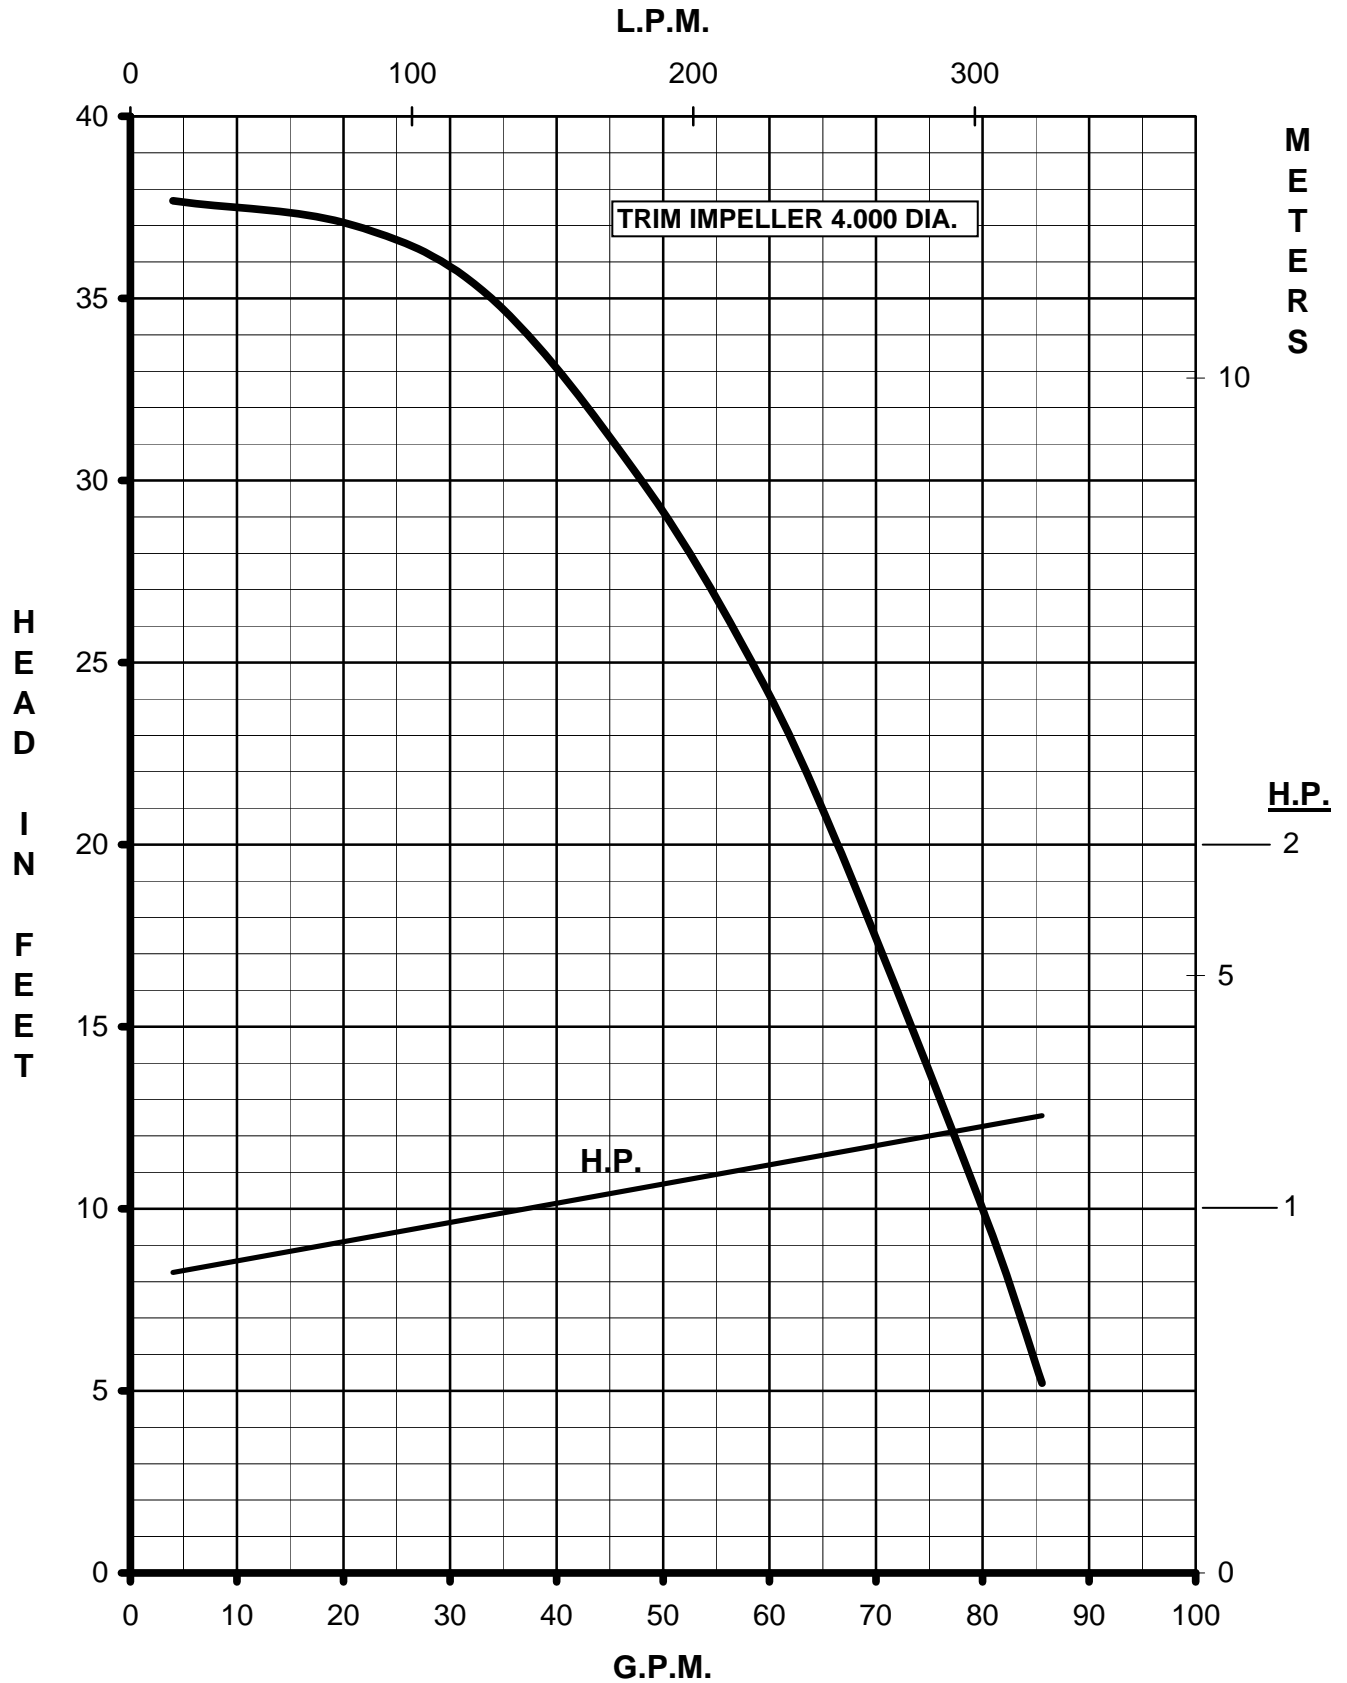

MARCH PUMPS

TE-8C-MD, TE-8K-MD 3PH 50HZ

MARCH PUMPS

TE-8C-MD, TE-8K-MD
FULL SIZE IMPELLER 5.187 DIA.
3PH 50HZ

MARCH PUMPS

TE-8C-MD, TE-8K-MD
TRIM IMPELLER 5.062 DIA.
3PH 50HZ

MARCH PUMPS

TE-8C-MD, TE-8K-MD
TRIM IMPELLER 4.875 DIA.
3PH 50HZ

MARCH PUMPS

TE-8C-MD, TE-8K-MD
TRIM IMPELLER 4.687 DIA.
3PH 50HZ

MARCH PUMPS

TE-8C-MD, TE-8K-MD
TRIM IMPELLER 4.500 DIA.
3PH 50HZ

MARCH PUMPS

TE-8C-MD, TE-8K-MD
TRIM IMPELLER 4.250 DIA.
3PH 50HZ

MARCH PUMPS

TE-8C-MD, TE-8K-MD
TRIM IMPELLER 4.000 DIA.
3PH 50HZ

MARCH PUMPS

TE-8C-MD, TE-8K-MD
TRIM IMPELLER 3.750 DIA.
3PH 50HZ

MARCH
PUMPS

TE-8C-MD, TE-8K-MD
TRIM IMPELLER 3.375 DIA.
3PH 50HZ