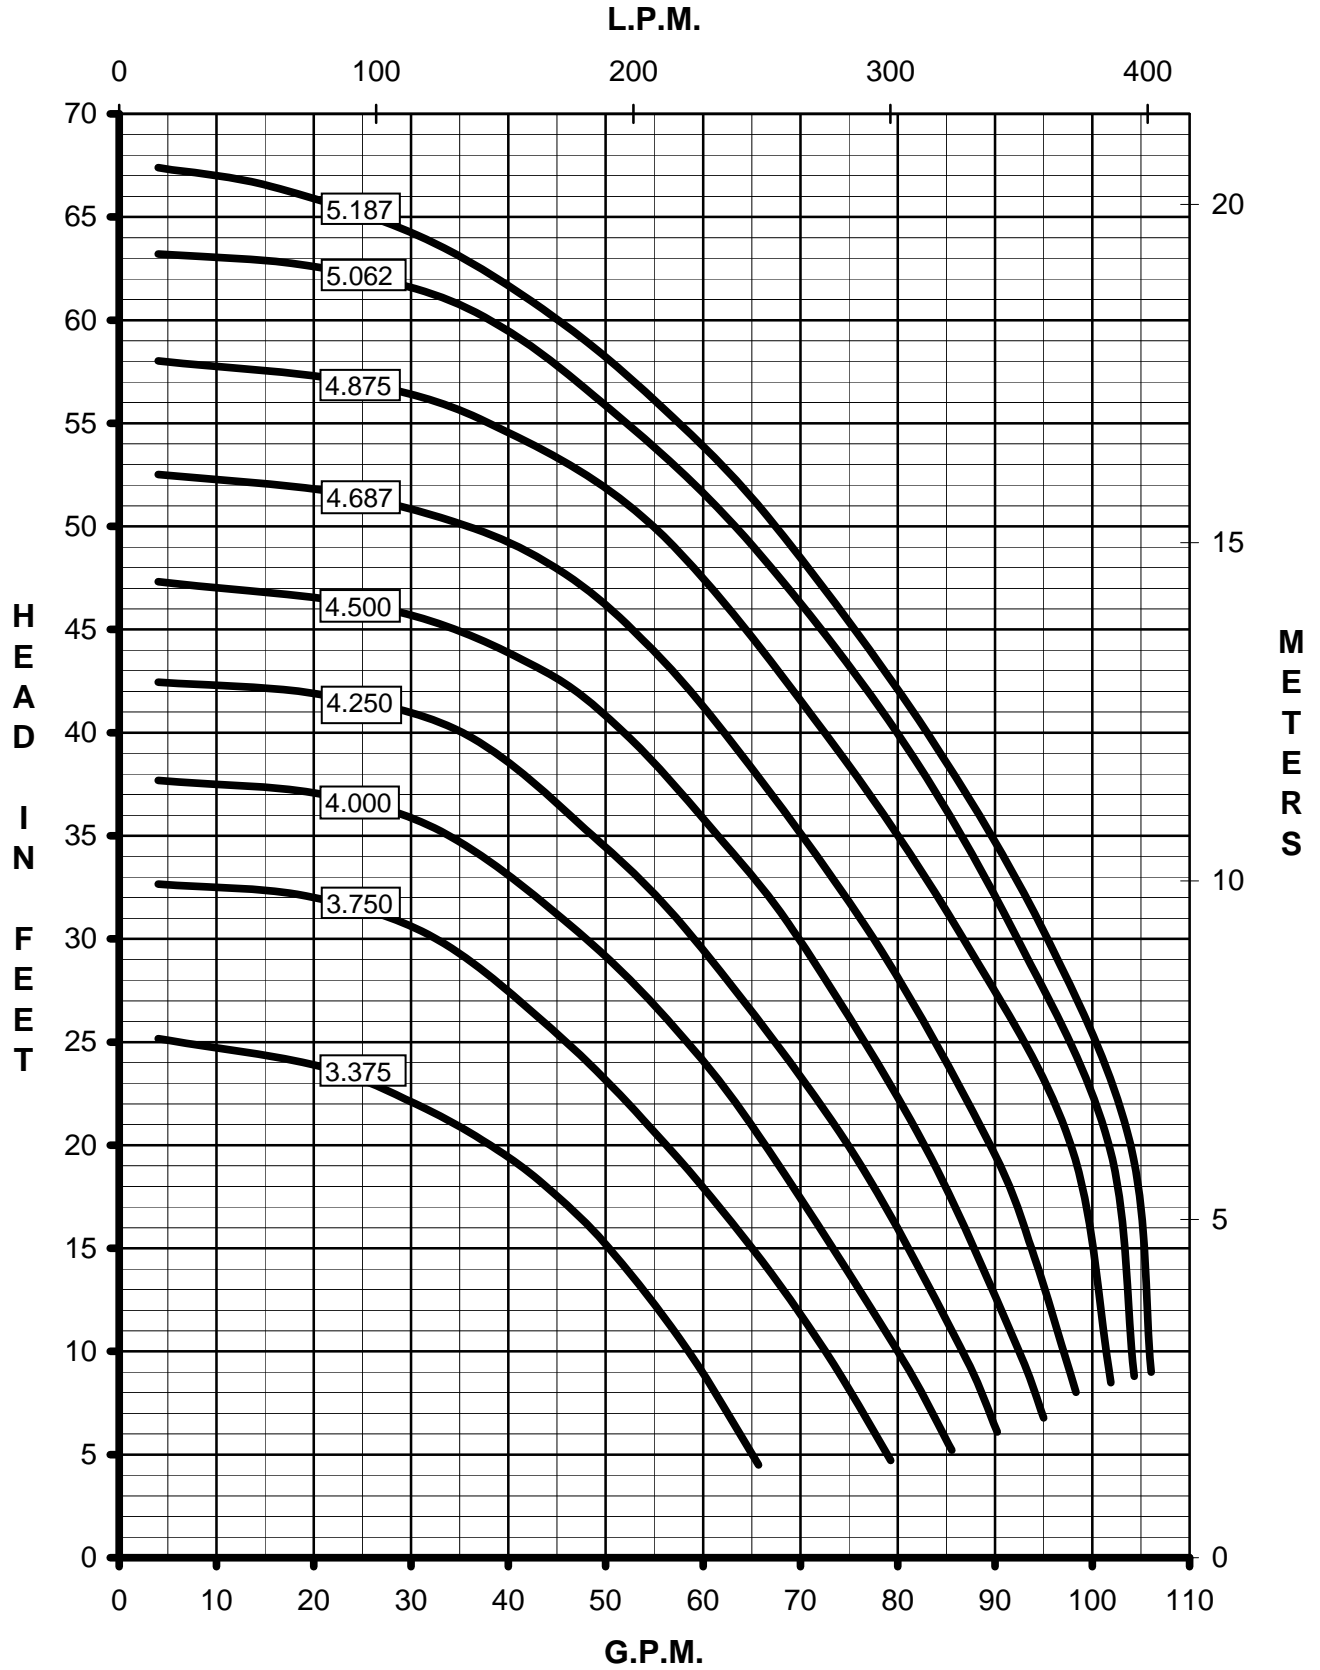

MARCH PUMPS

TE-8C-MD, TE-8K-MD 3PH 50HZ

MARCH PUMPS

TE-8C-MD, TE-8K-MD
FULL SIZE IMPELLER 5.187 DIA.
3PH 50HZ

MARCH PUMPS

TE-8C-MD, TE-8K-MD
TRIM IMPELLER 5.062 DIA.
3PH 50HZ

MARCH PUMPS

TE-8C-MD, TE-8K-MD
TRIM IMPELLER 4.875 DIA.
3PH 50HZ

MARCH PUMPS

TE-8C-MD, TE-8K-MD
TRIM IMPELLER 4.687 DIA.
3PH 50HZ

MARCH PUMPS

TE-8C-MD, TE-8K-MD
TRIM IMPELLER 4.500 DIA.
3PH 50HZ

MARCH PUMPS

TE-8C-MD, TE-8K-MD
TRIM IMPELLER 4.250 DIA.
3PH 50HZ

MARCH PUMPS

TE-8C-MD, TE-8K-MD
TRIM IMPELLER 4.000 DIA.
3PH 50HZ

MARCH PUMPS

TE-8C-MD, TE-8K-MD
TRIM IMPELLER 3.750 DIA.
3PH 50HZ

MARCH
PUMPS

TE-8C-MD, TE-8K-MD
TRIM IMPELLER 3.375 DIA.
3PH 50HZ