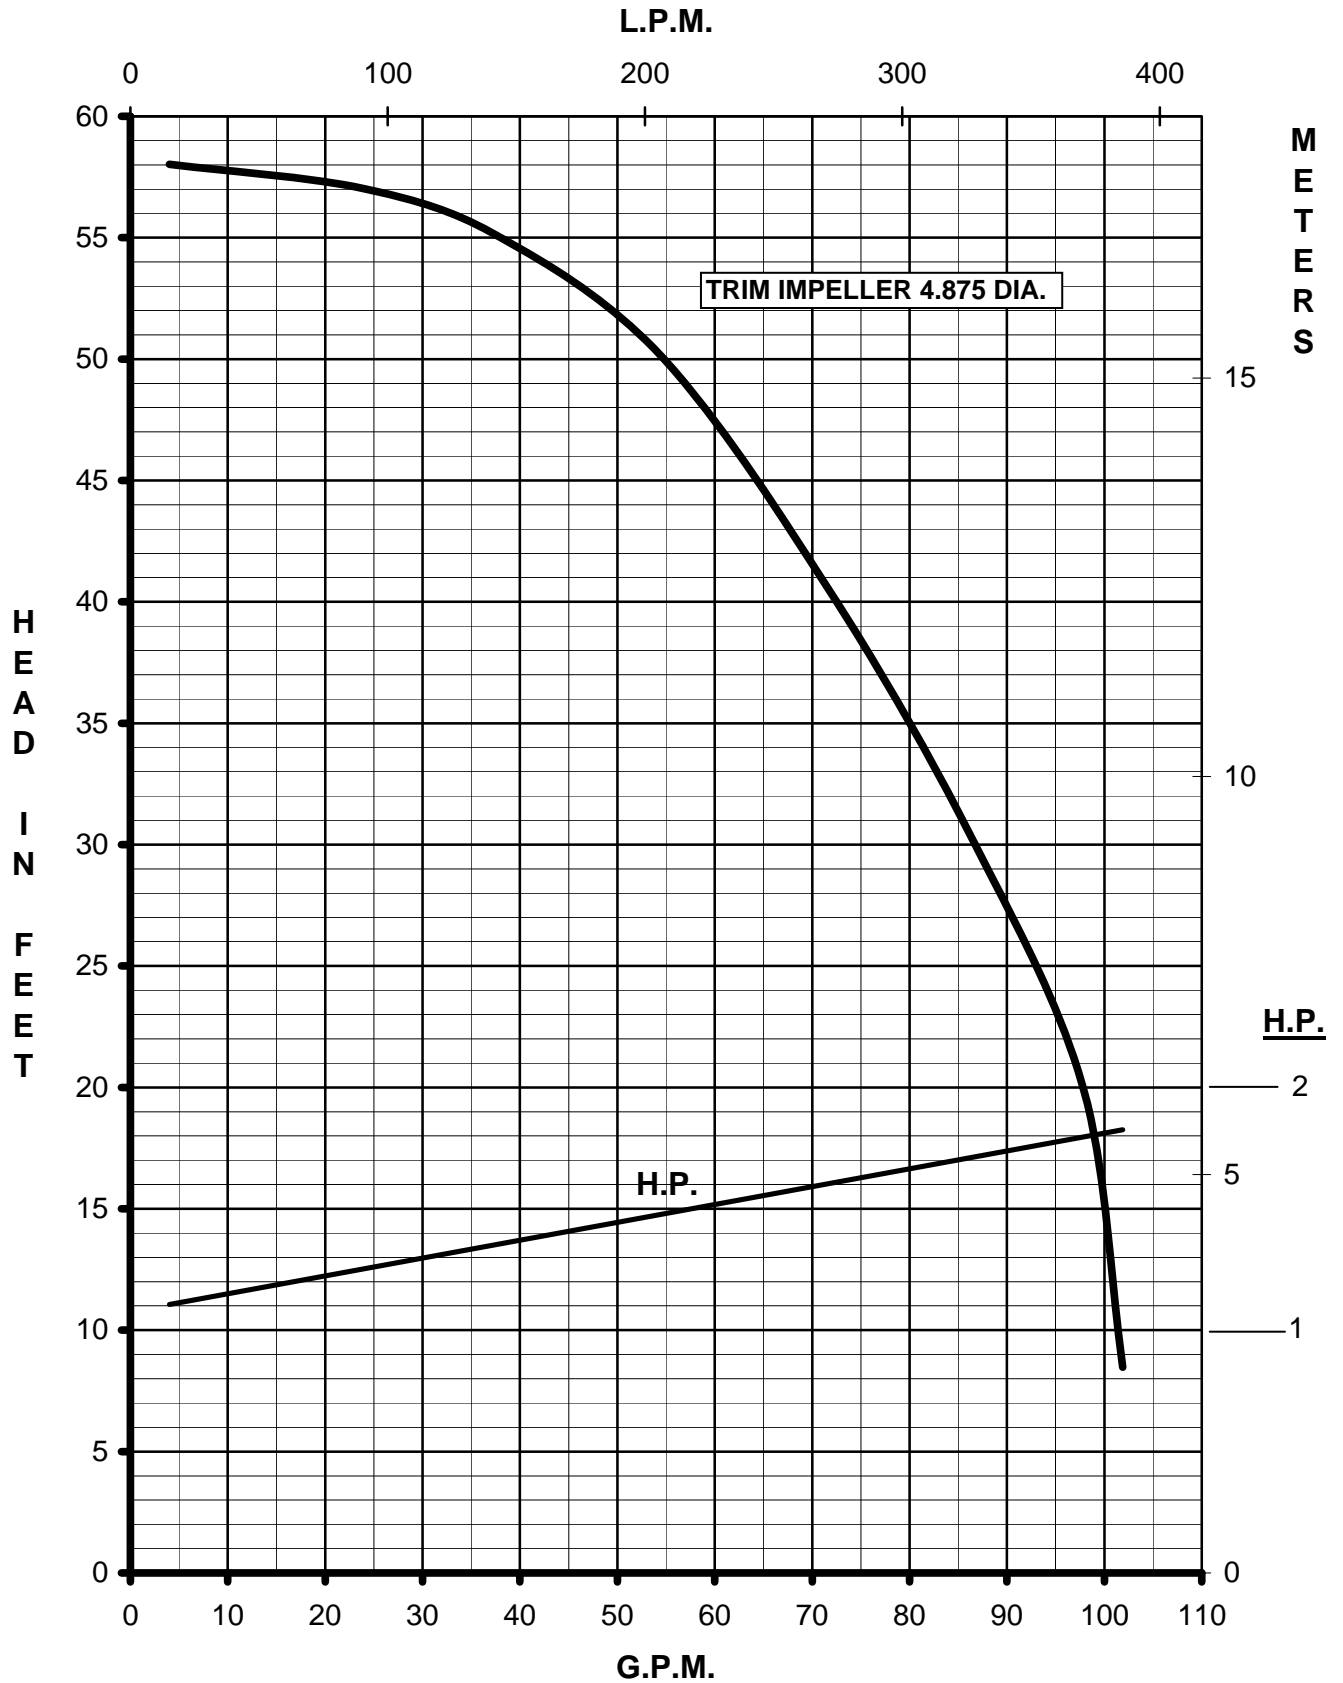

MARCH PUMPS

TE-8C-MD, TE-8K-MD 3PH 50HZ

MARCH PUMPS

TE-8C-MD, TE-8K-MD
FULL SIZE IMPELLER 5.187 DIA.
3PH 50HZ

MARCH PUMPS

TE-8C-MD, TE-8K-MD
TRIM IMPELLER 5.062 DIA.
3PH 50HZ

MARCH PUMPS

TE-8C-MD, TE-8K-MD
TRIM IMPELLER 4.875 DIA.
3PH 50HZ

MARCH PUMPS

TE-8C-MD, TE-8K-MD
TRIM IMPELLER 4.687 DIA.
3PH 50HZ

MARCH PUMPS

TE-8C-MD, TE-8K-MD
TRIM IMPELLER 4.500 DIA.
3PH 50HZ

MARCH PUMPS

TE-8C-MD, TE-8K-MD
TRIM IMPELLER 4.250 DIA.
3PH 50HZ

MARCH PUMPS

TE-8C-MD, TE-8K-MD
TRIM IMPELLER 4.000 DIA.
3PH 50HZ

MARCH PUMPS

TE-8C-MD, TE-8K-MD
TRIM IMPELLER 3.750 DIA.
3PH 50HZ

MARCH
PUMPS

TE-8C-MD, TE-8K-MD
TRIM IMPELLER 3.375 DIA.
3PH 50HZ