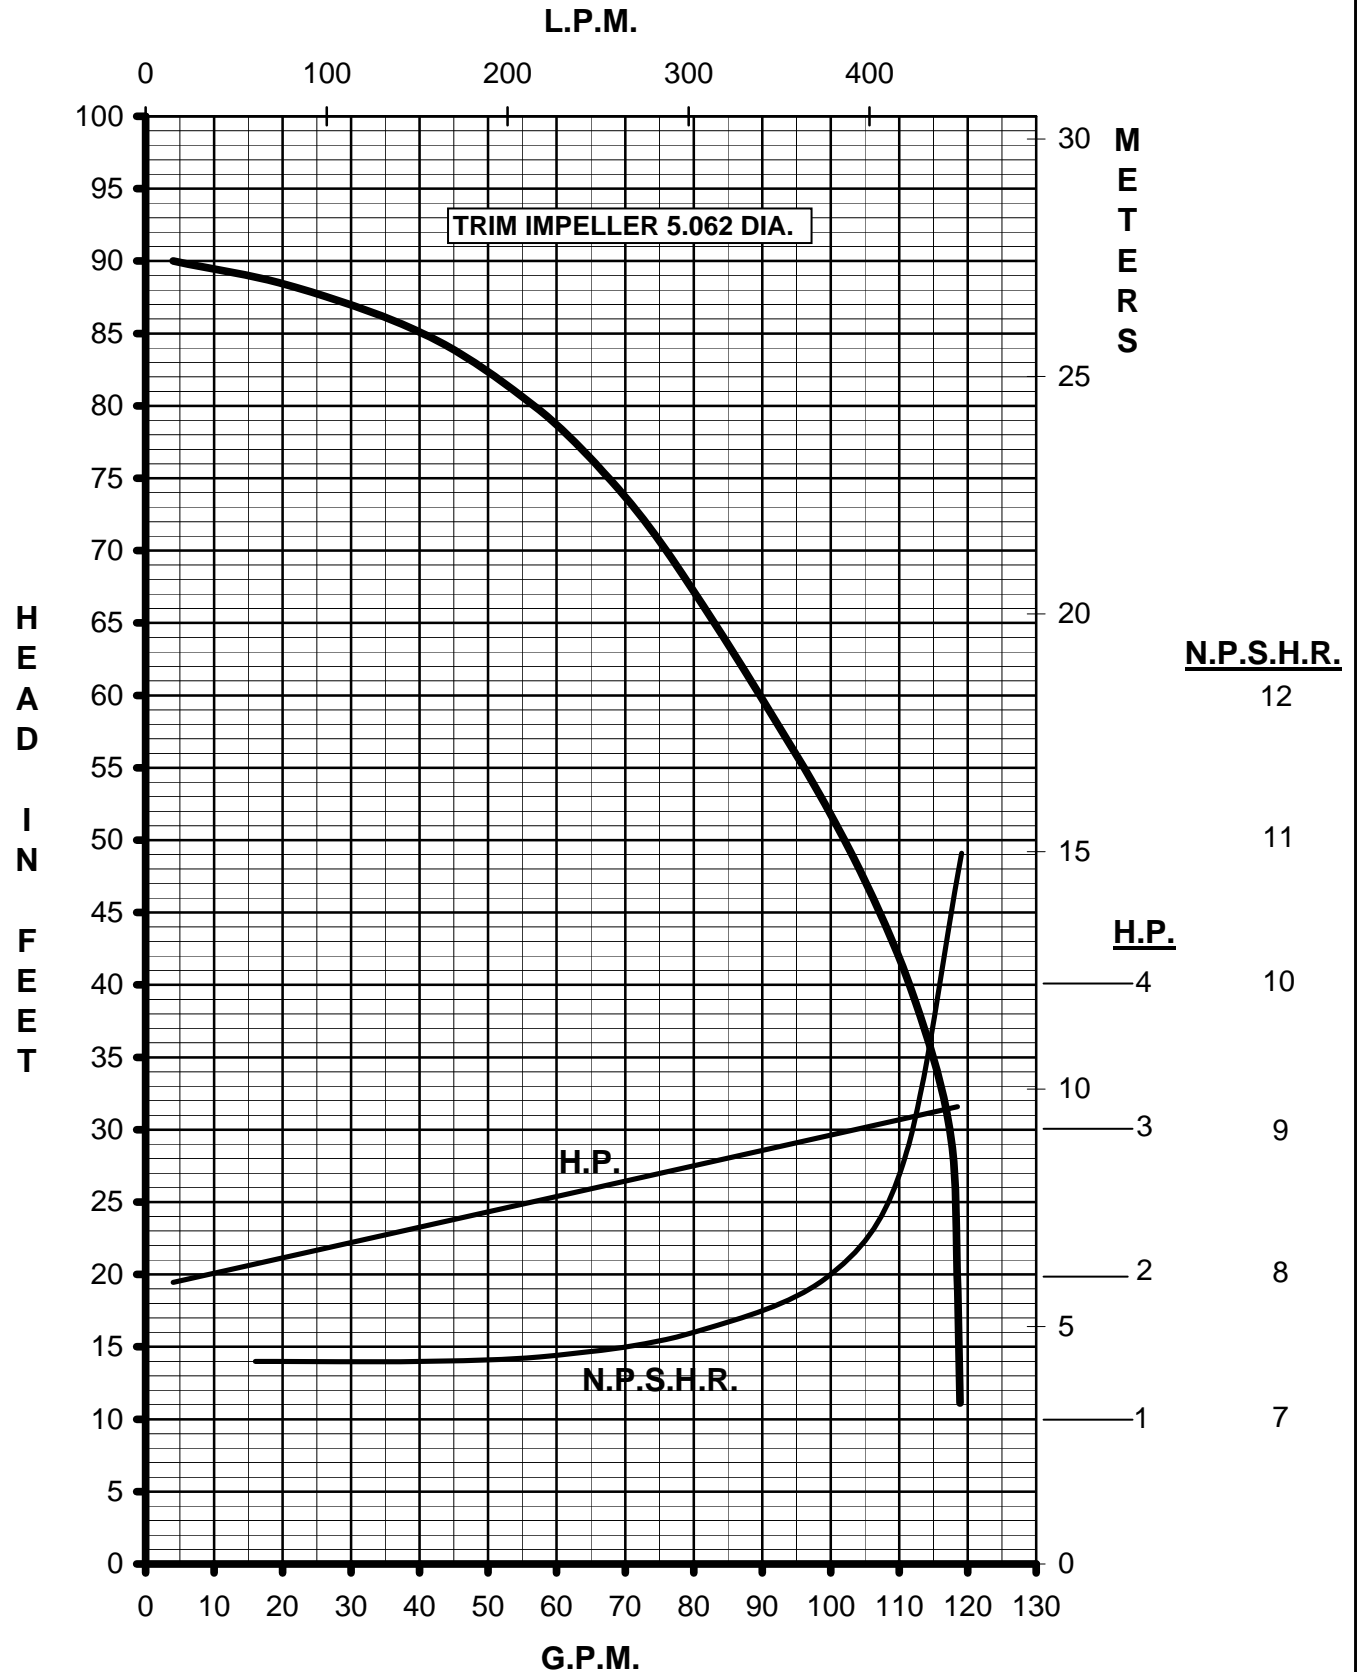

MARCH PUMPS

TE-8C-MD, TE-8K-MD
TRIM IMPELLER 5.062 DIA.
3PH 60HZ