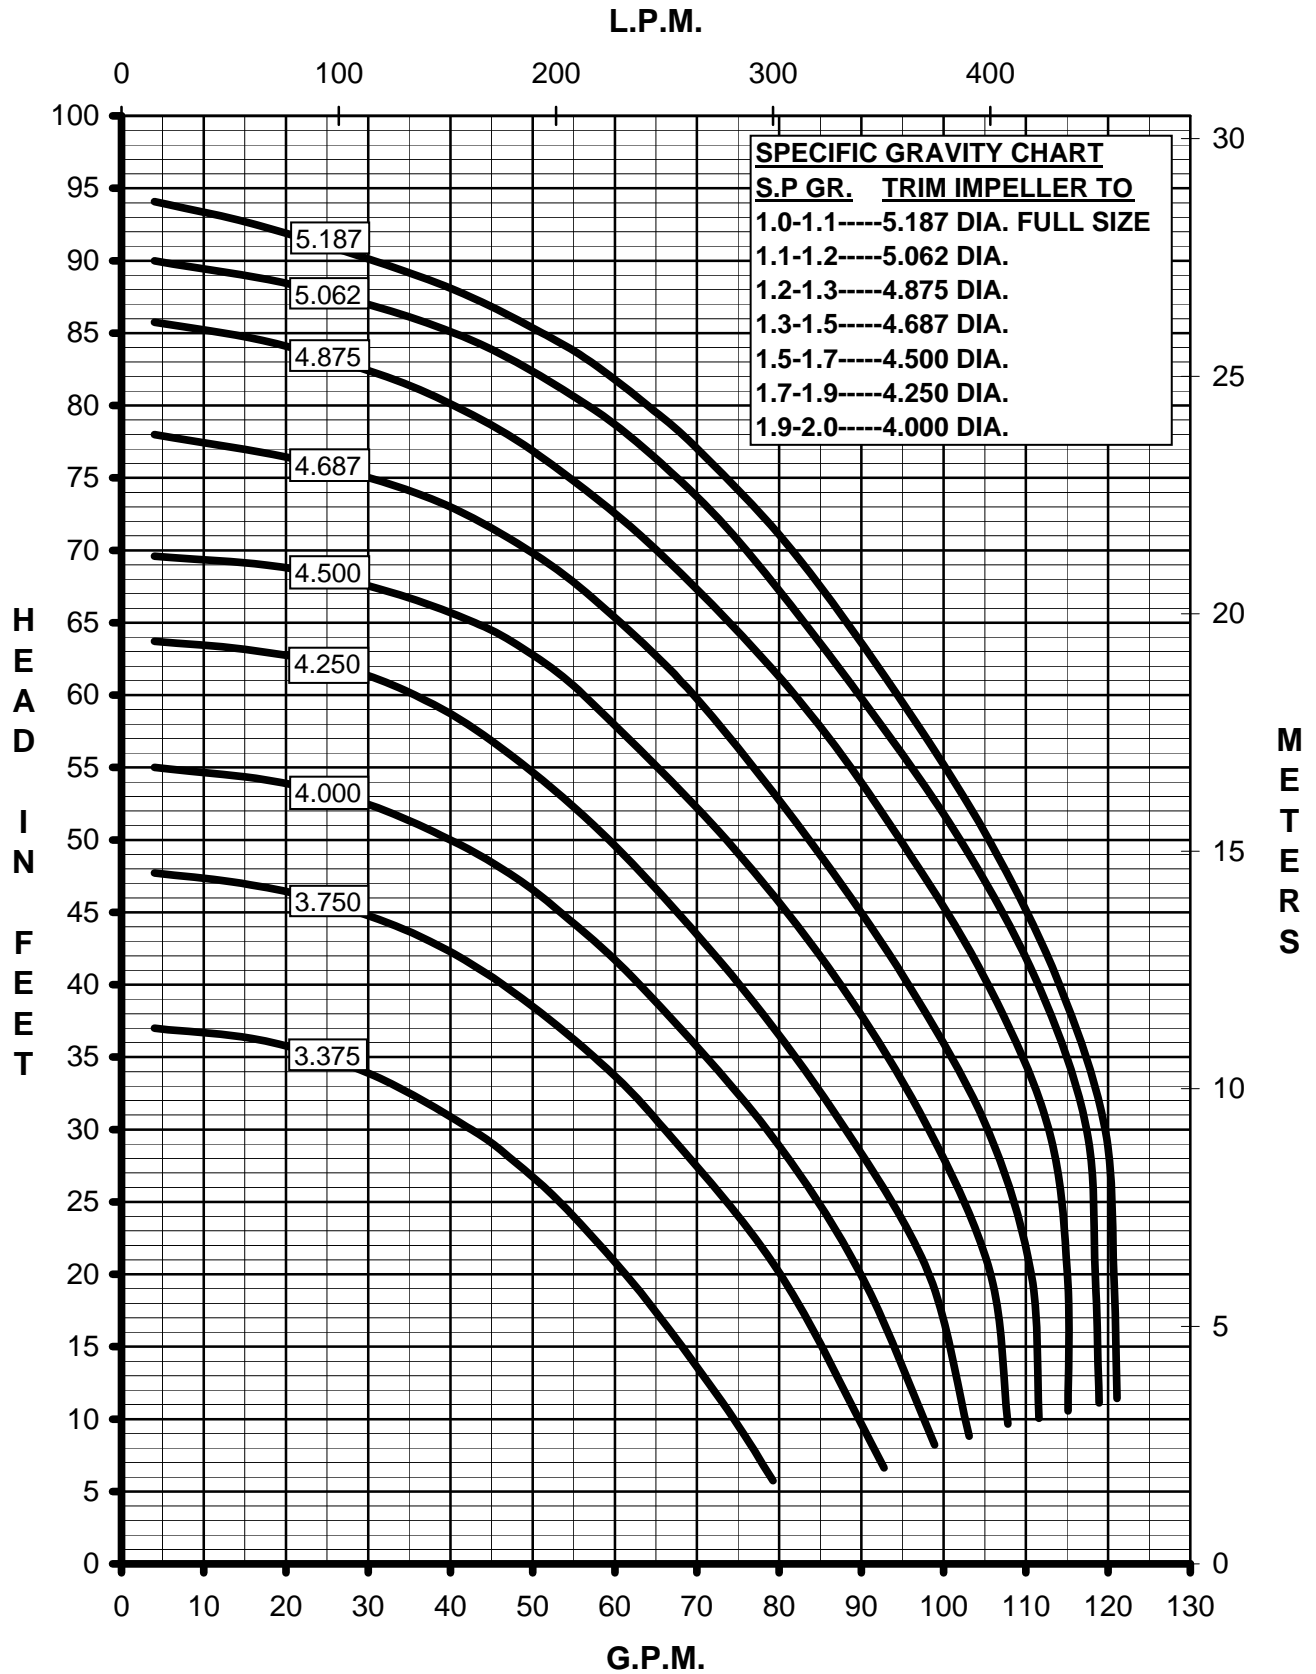

## TE-8C-MD, TE-8K-MD 3PH 60HZ

# MARCH PUMPS

TE-8C-MD, TE-8K-MD  
FULL SIZE IMPELLER 5.187 DIA.  
3PH 60HZ

# MARCH PUMPS

TE-8C-MD, TE-8K-MD  
TRIM IMPELLER 5.062 DIA.  
3PH 60HZ