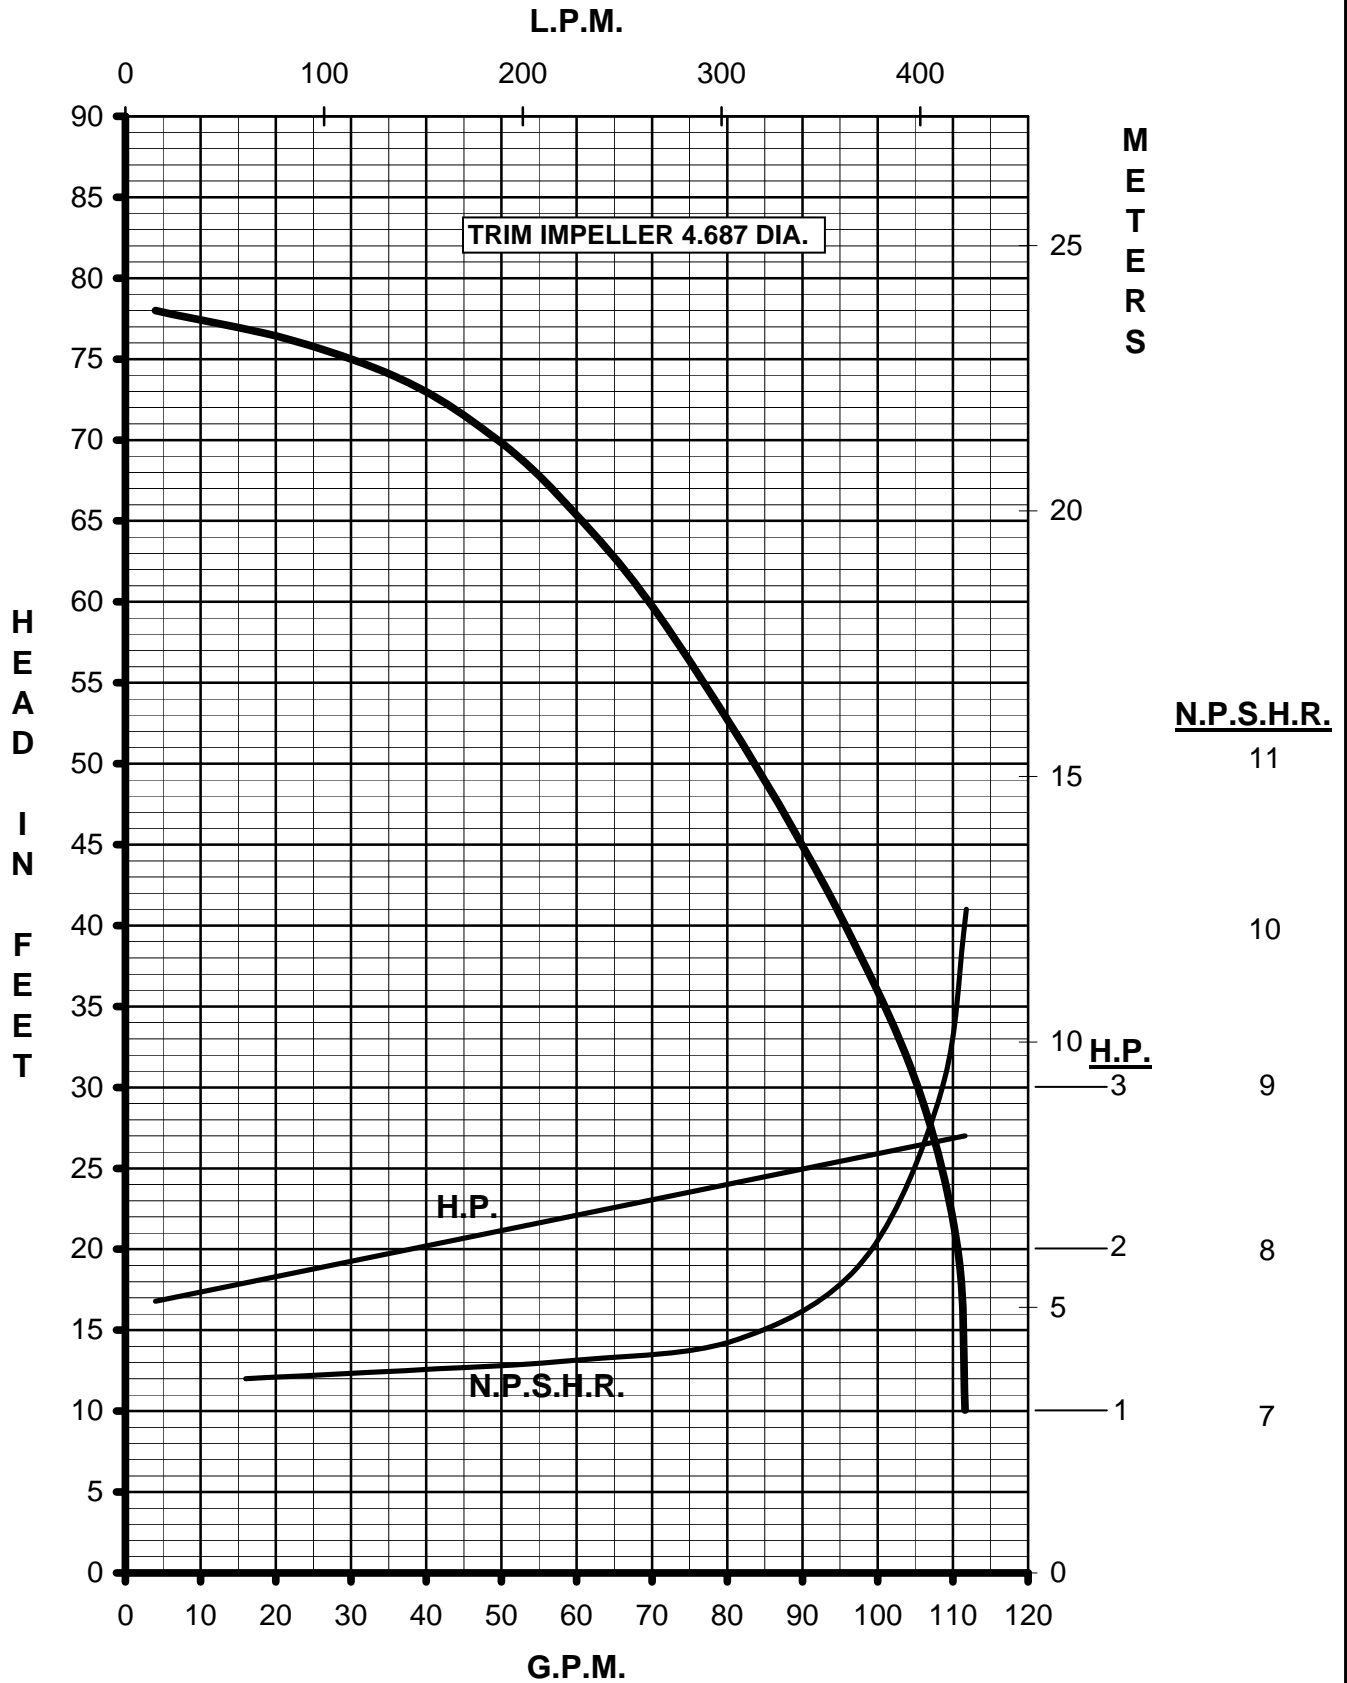

MARCH PUMPS

TE-8C-MD, TE-8K-MD
TRIM IMPELLER 4.687 DIA.
3PH 60HZ