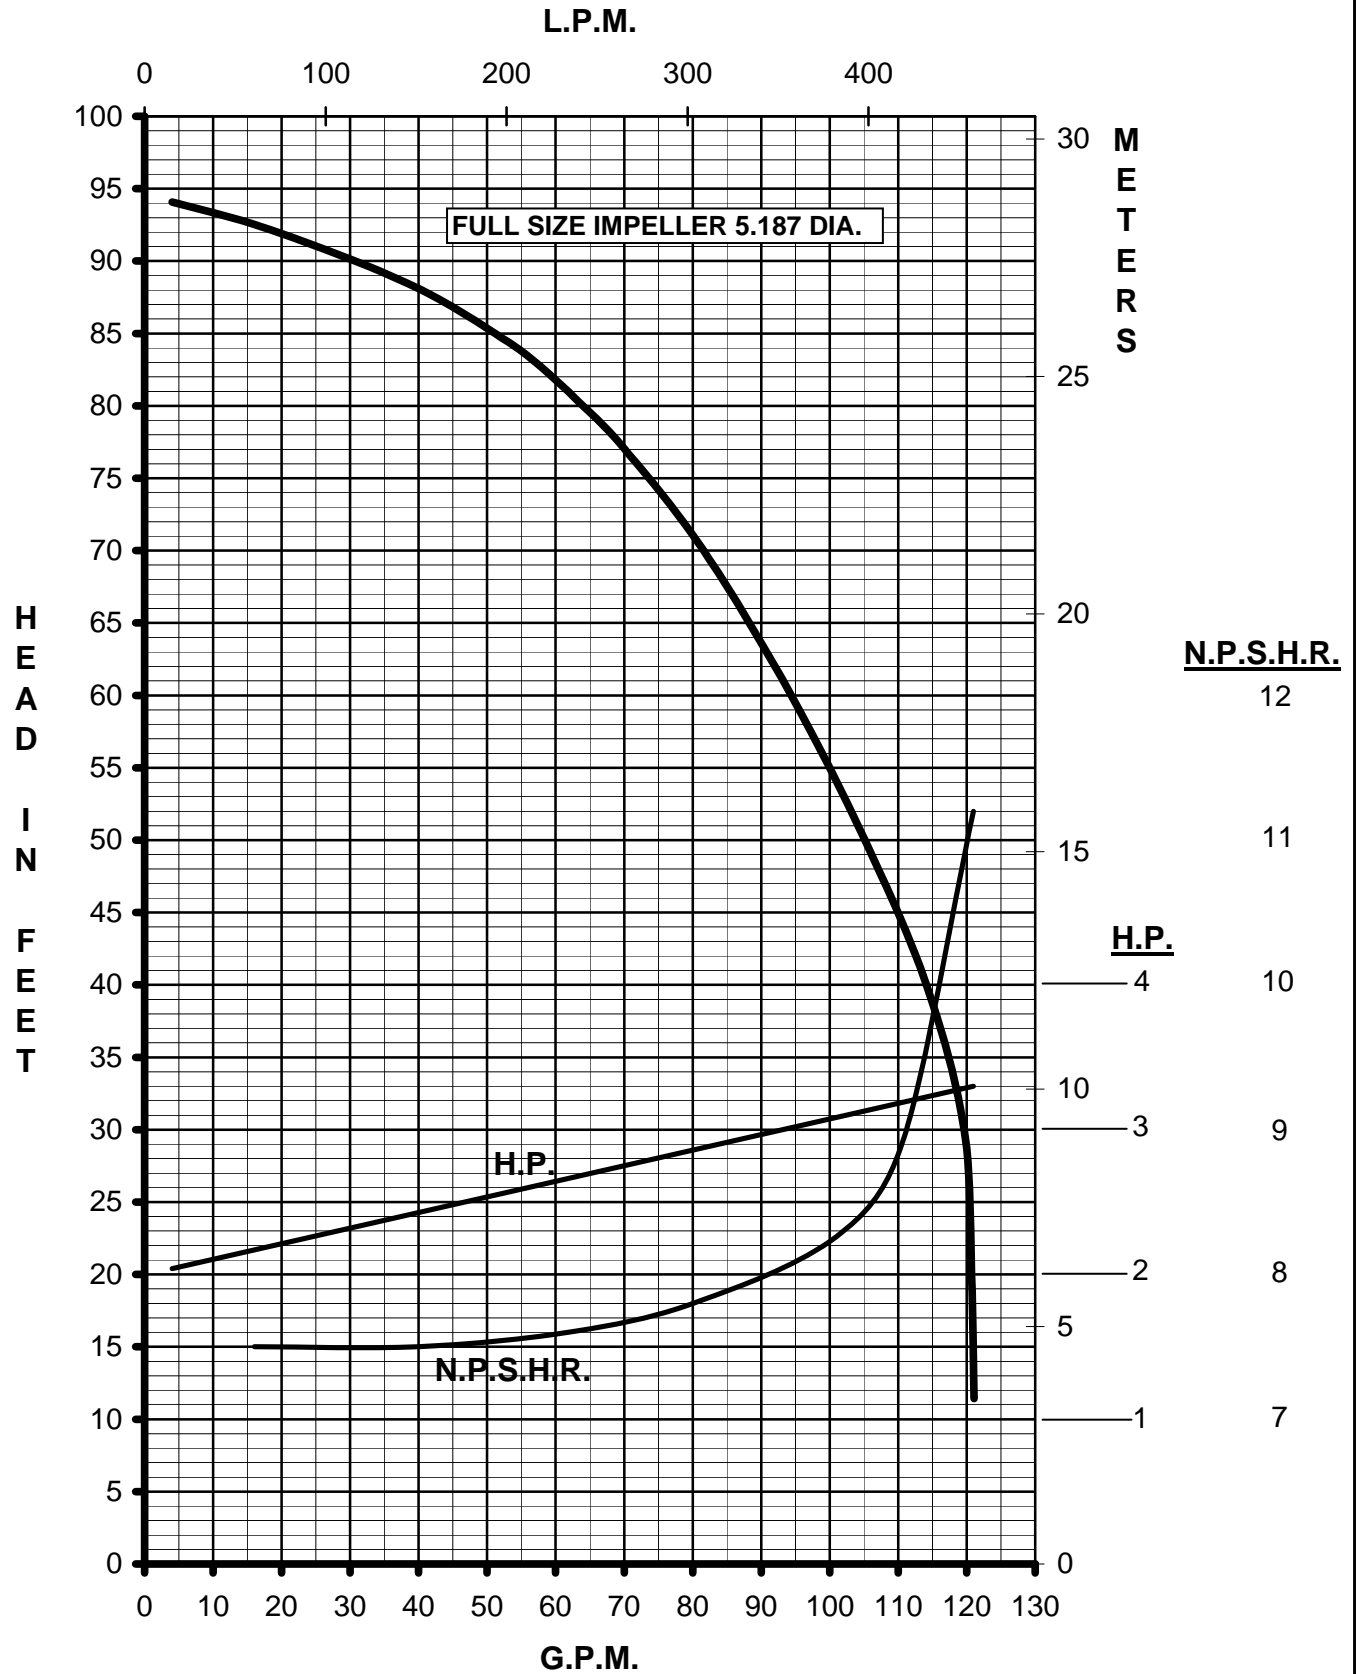

# MARCH PUMPS

TE-8C-MD, TE-8K-MD  
FULL SIZE IMPELLER 5.187 DIA.  
3PH 60HZ