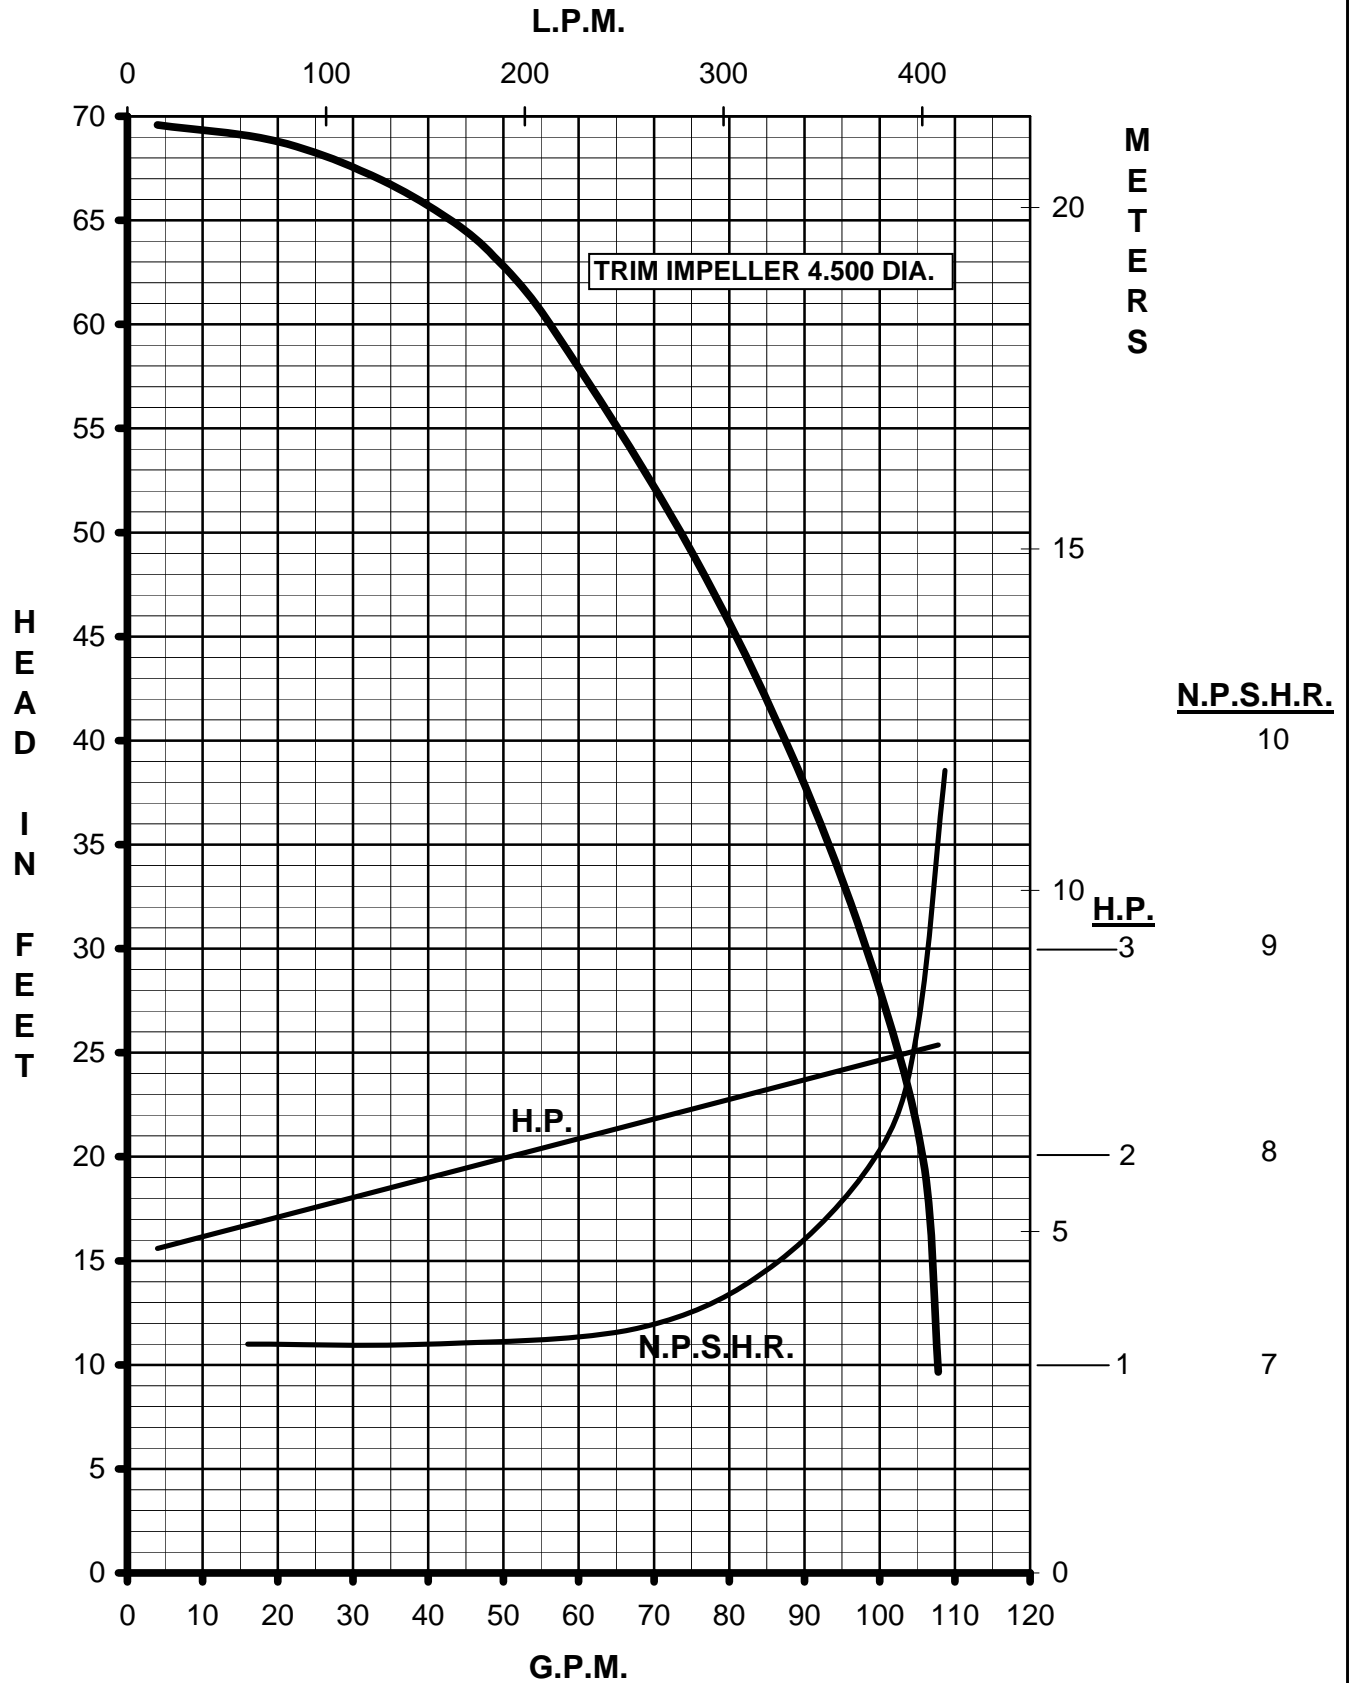

MARCH PUMPS

TE-8C-MD, TE-8K-MD
TRIM IMPELLER 4.500 DIA.
3PH 60HZ