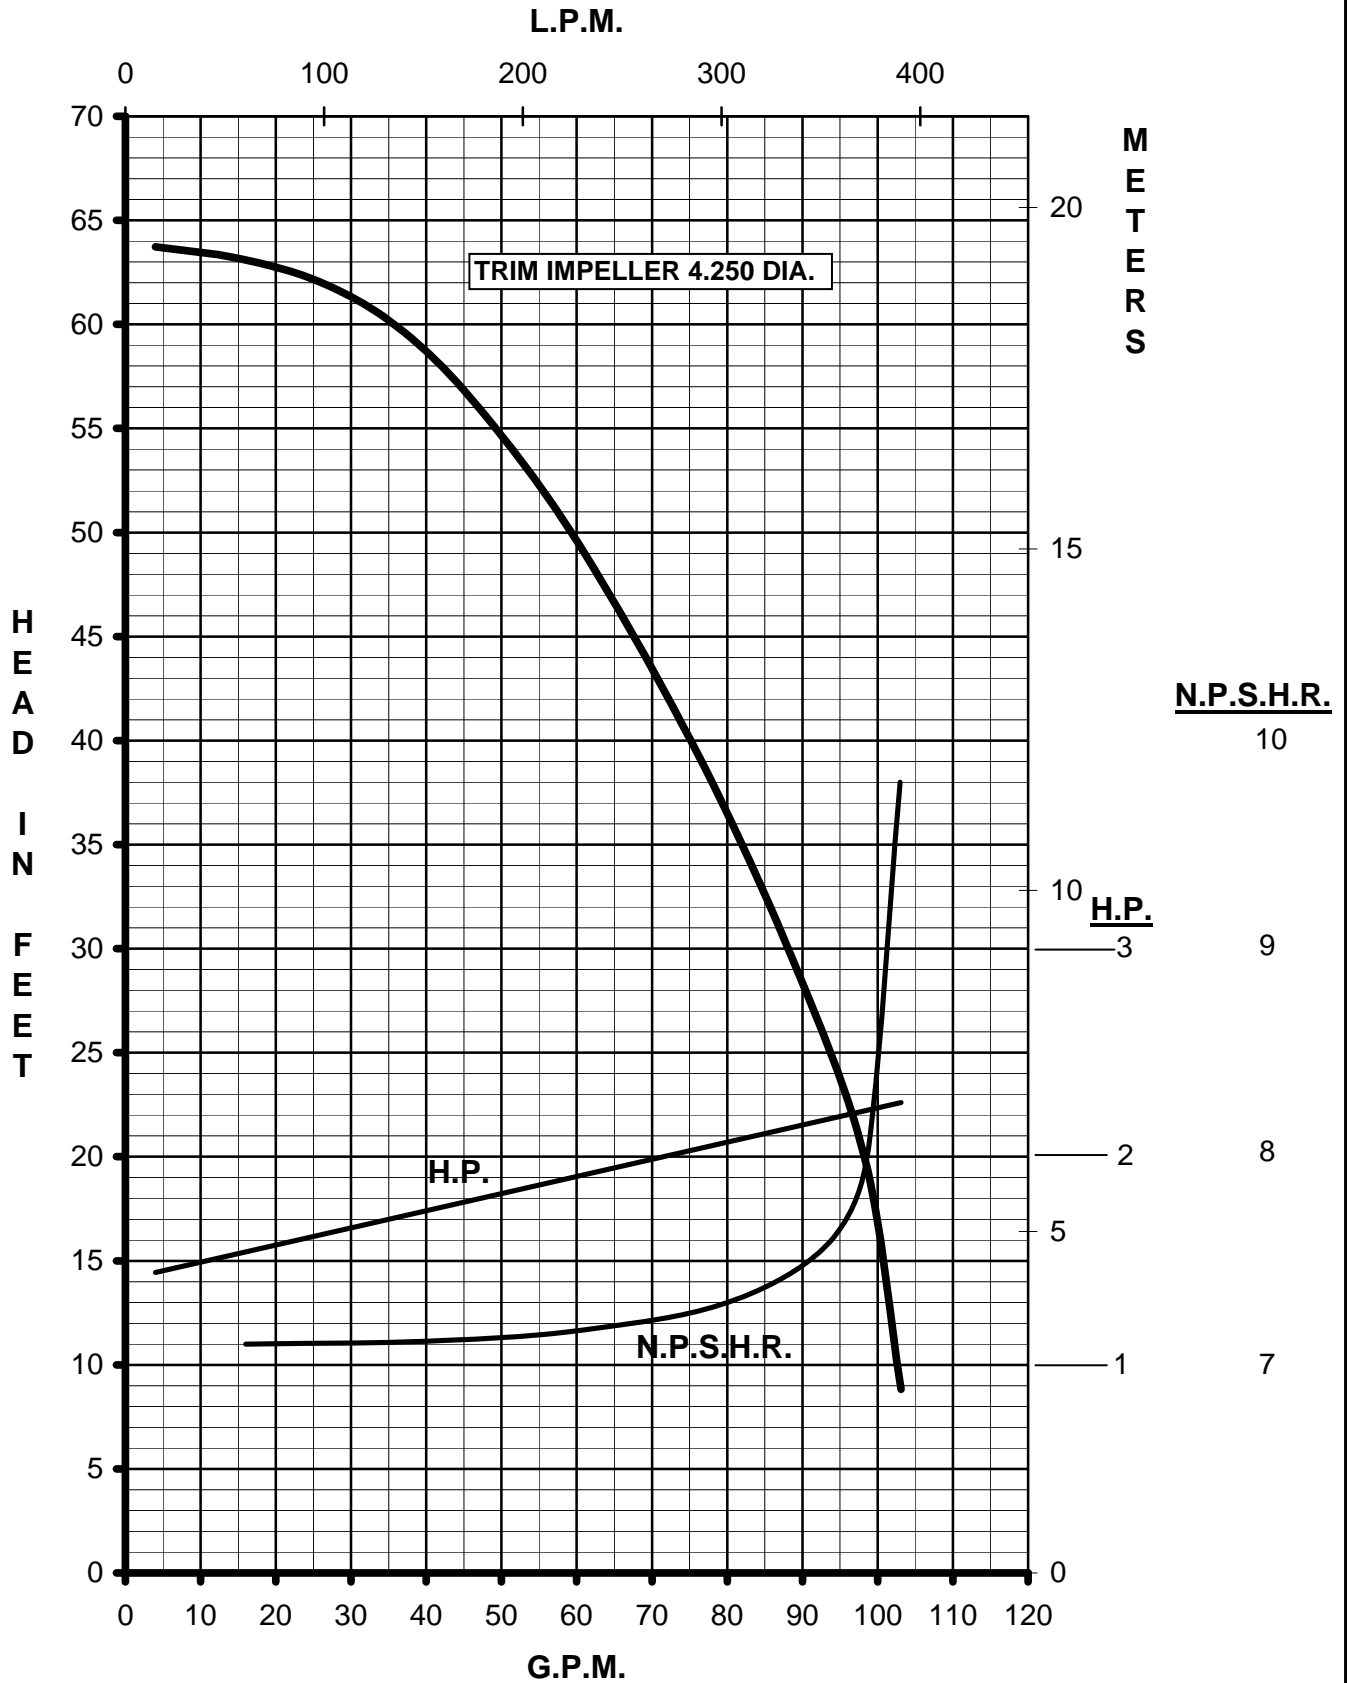

MARCH PUMPS

TE-8C-MD, TE-8K-MD
TRIM IMPELLER 4.250 DIA.
3PH 60HZ