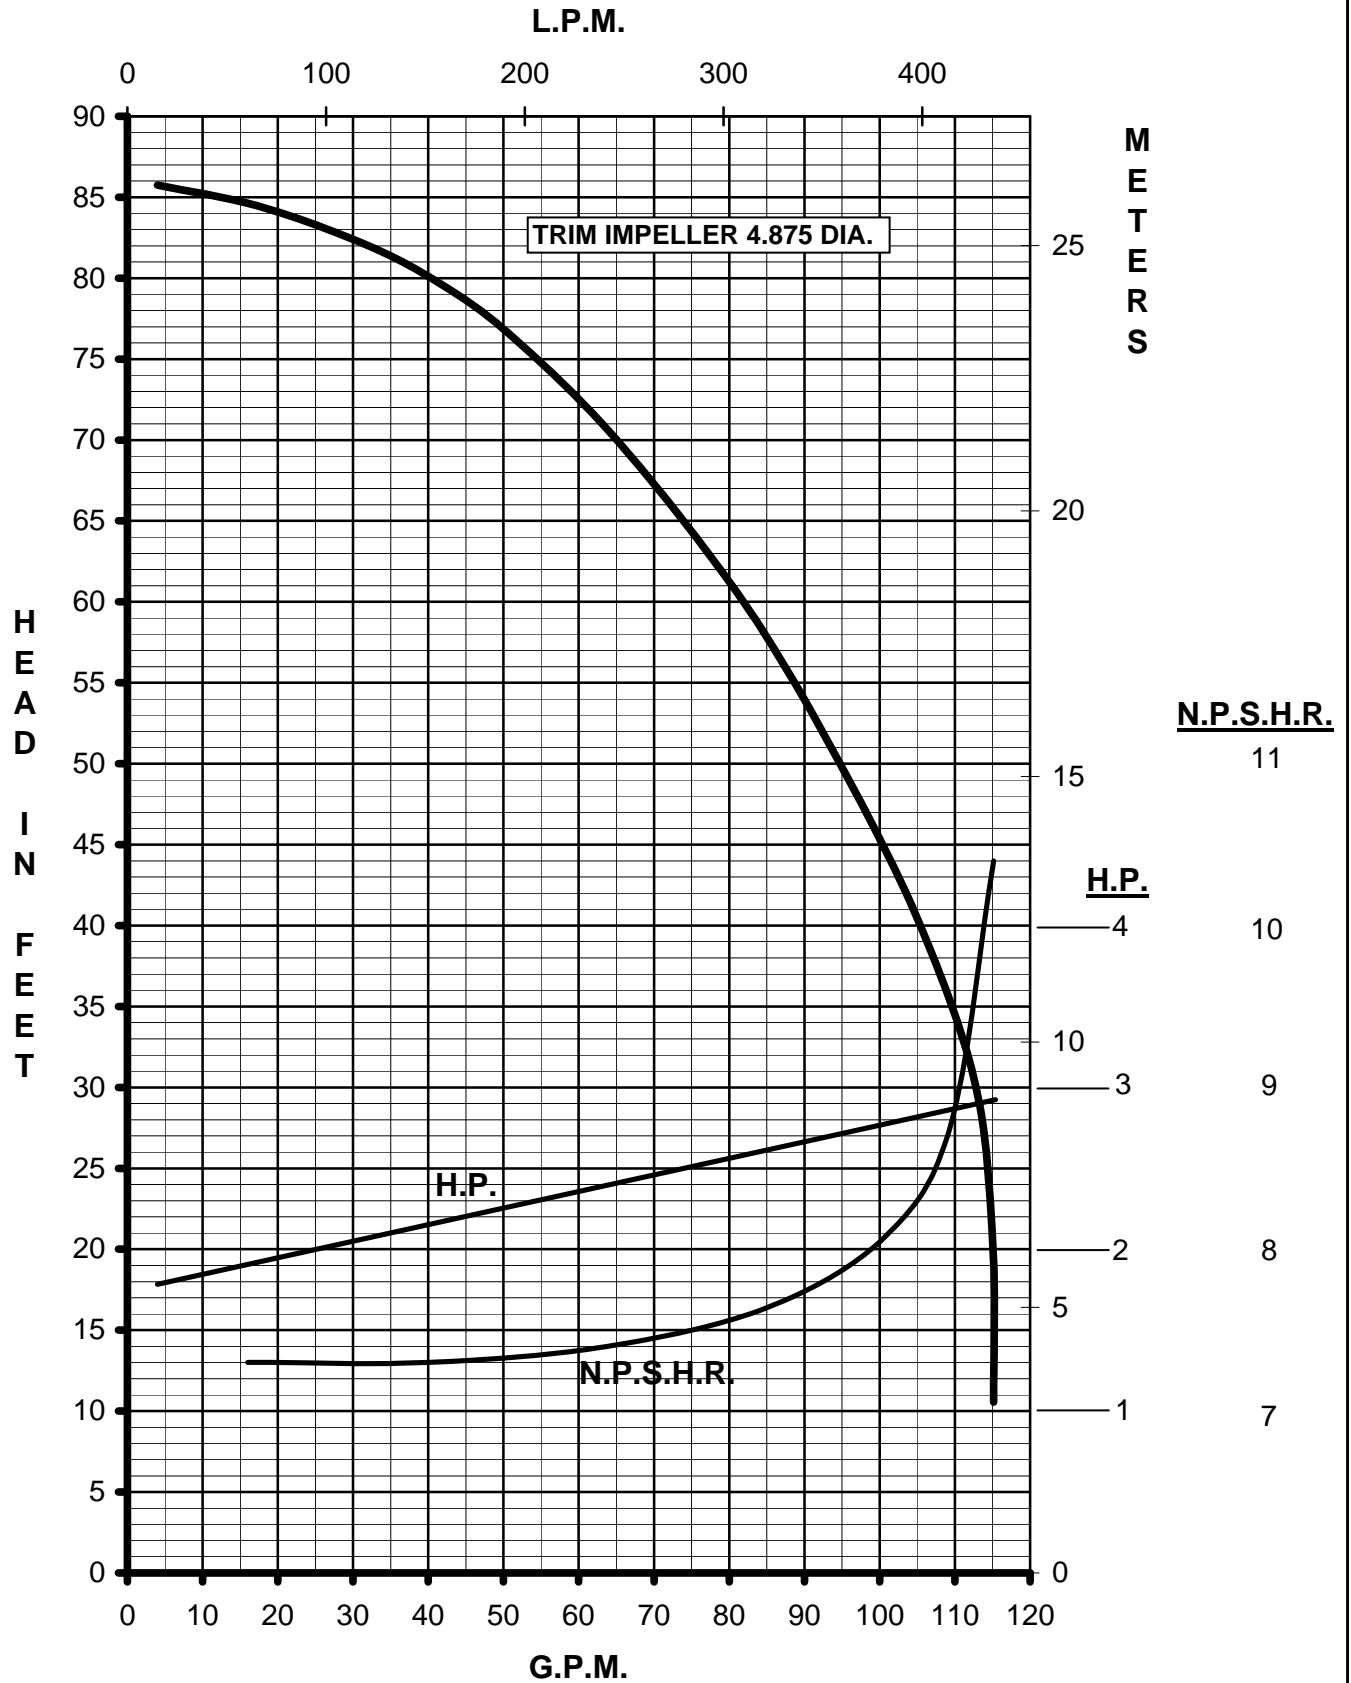

MARCH PUMPS

TE-8C-MD, TE-8K-MD
TRIM IMPELLER 4.875 DIA.
3PH 60HZ