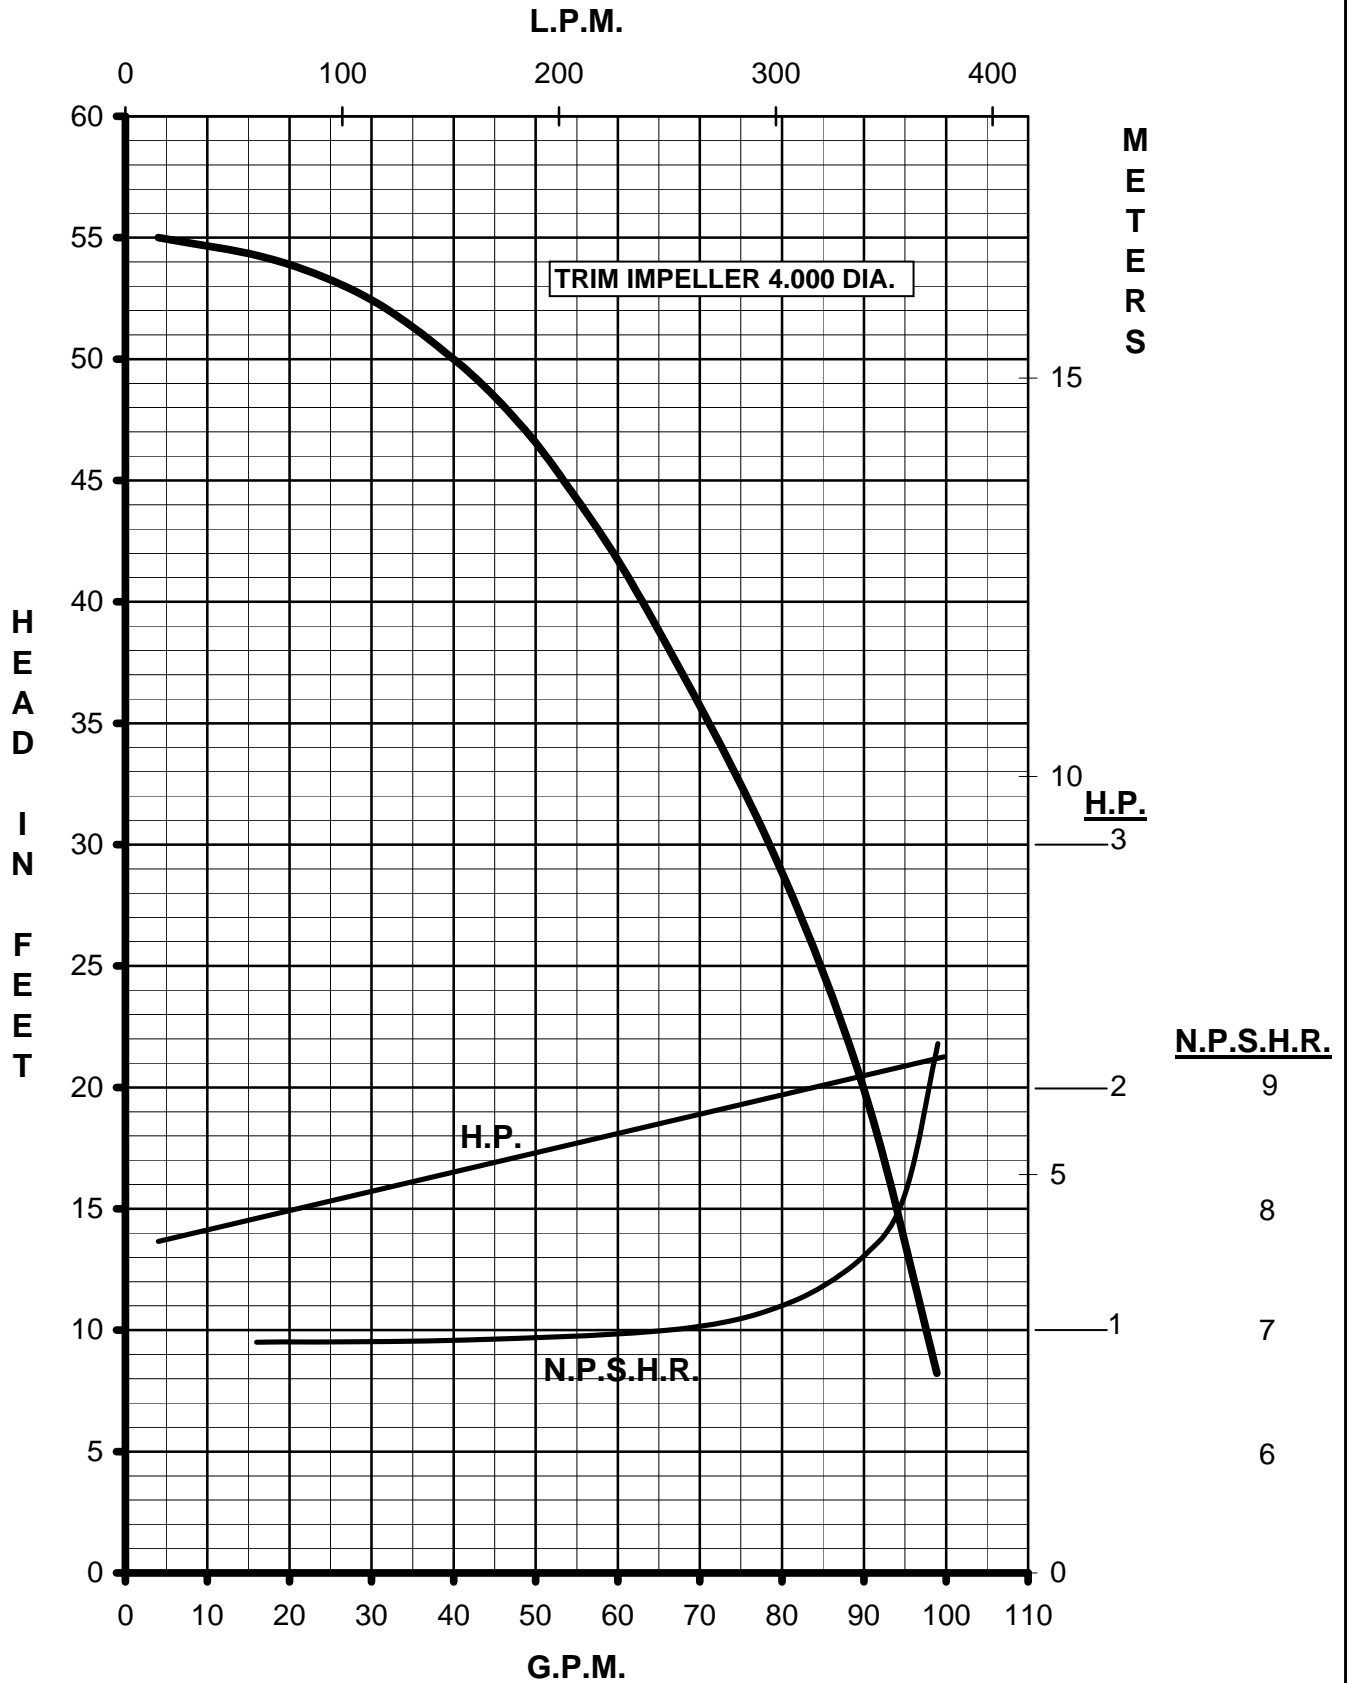

MARCH PUMPS

TE-8C-MD, TE-8K-MD
TRIM IMPELLER 4.000 DIA.
3PH 60HZ