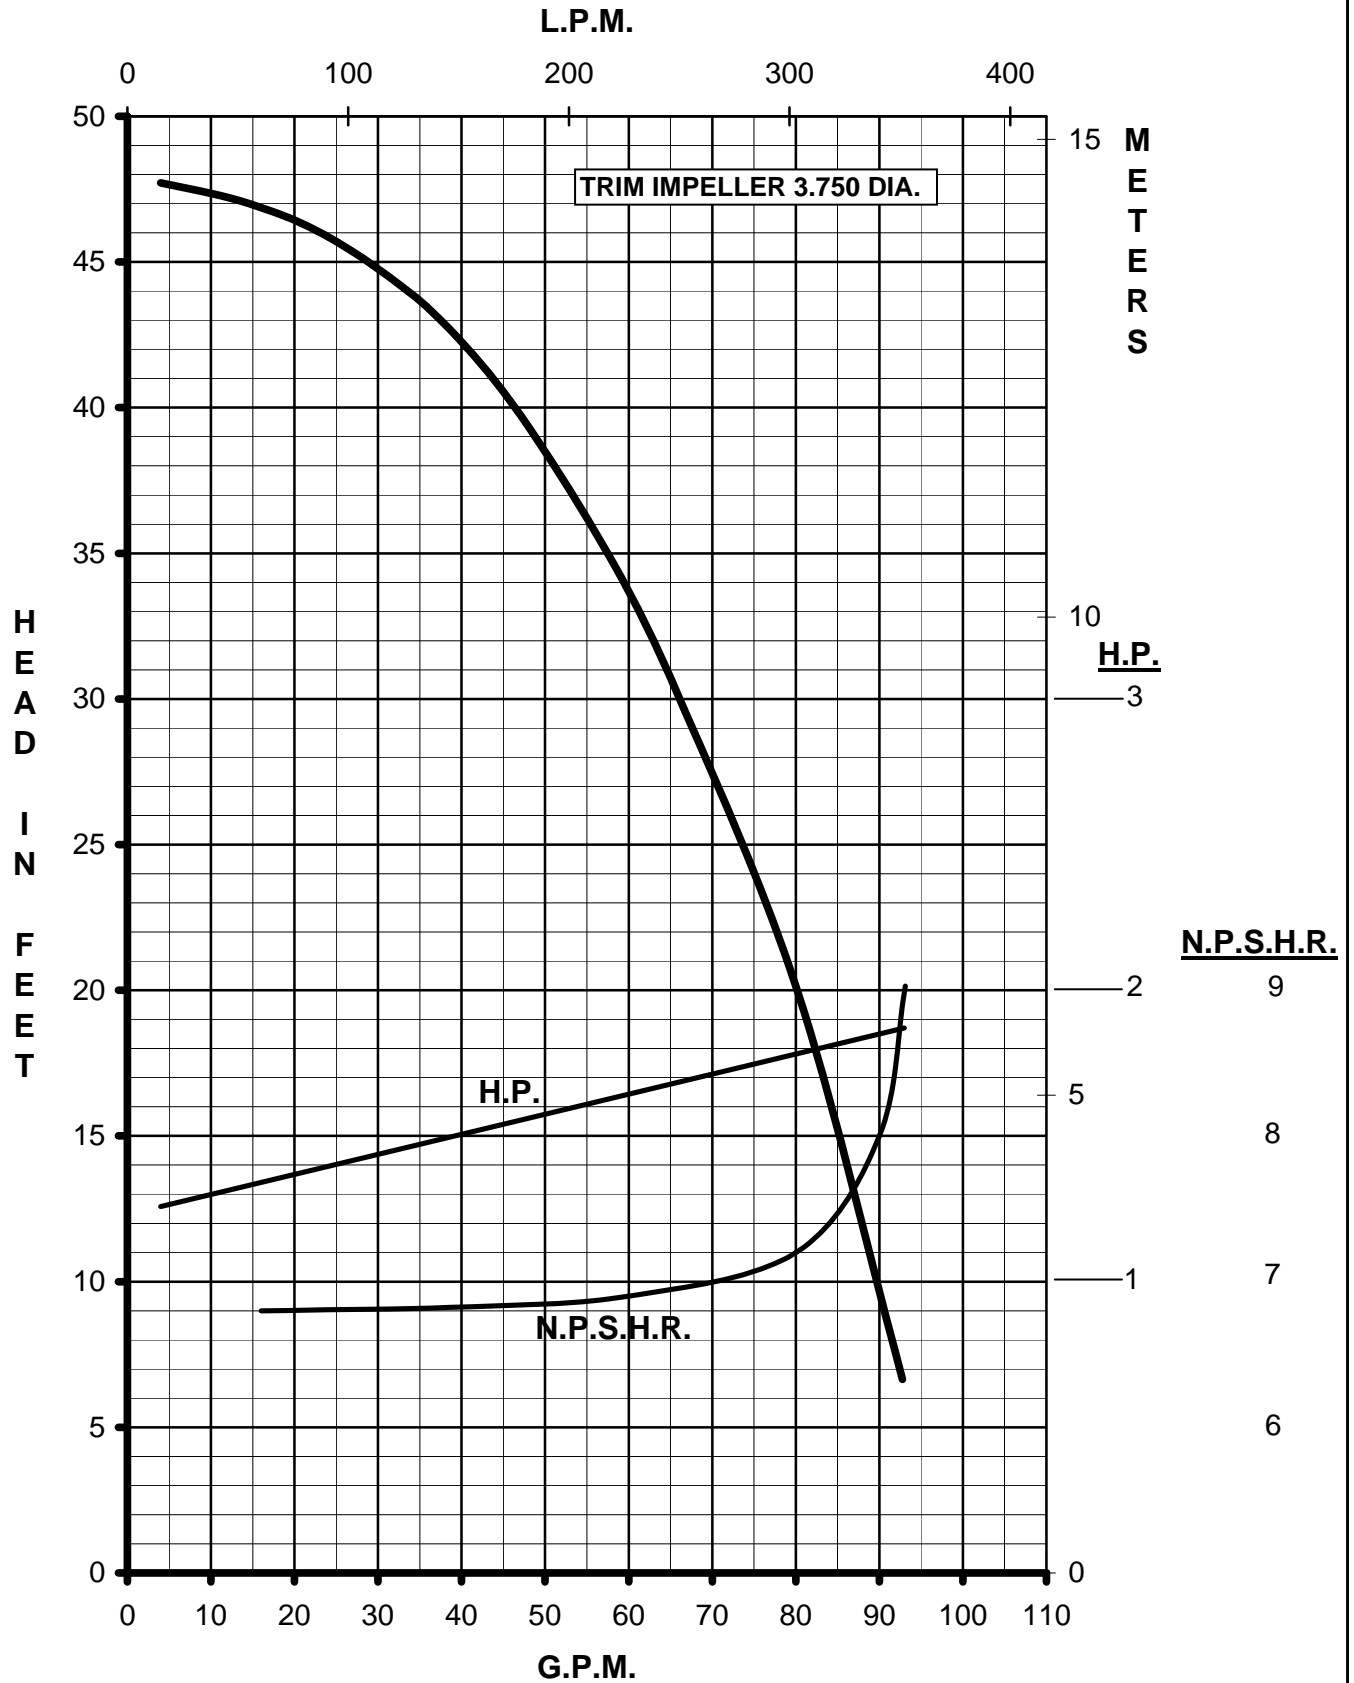

MARCH PUMPS

TE-8C-MD, TE-8K-MD
TRIM IMPELLER 3.750 DIA.
3PH 60HZ