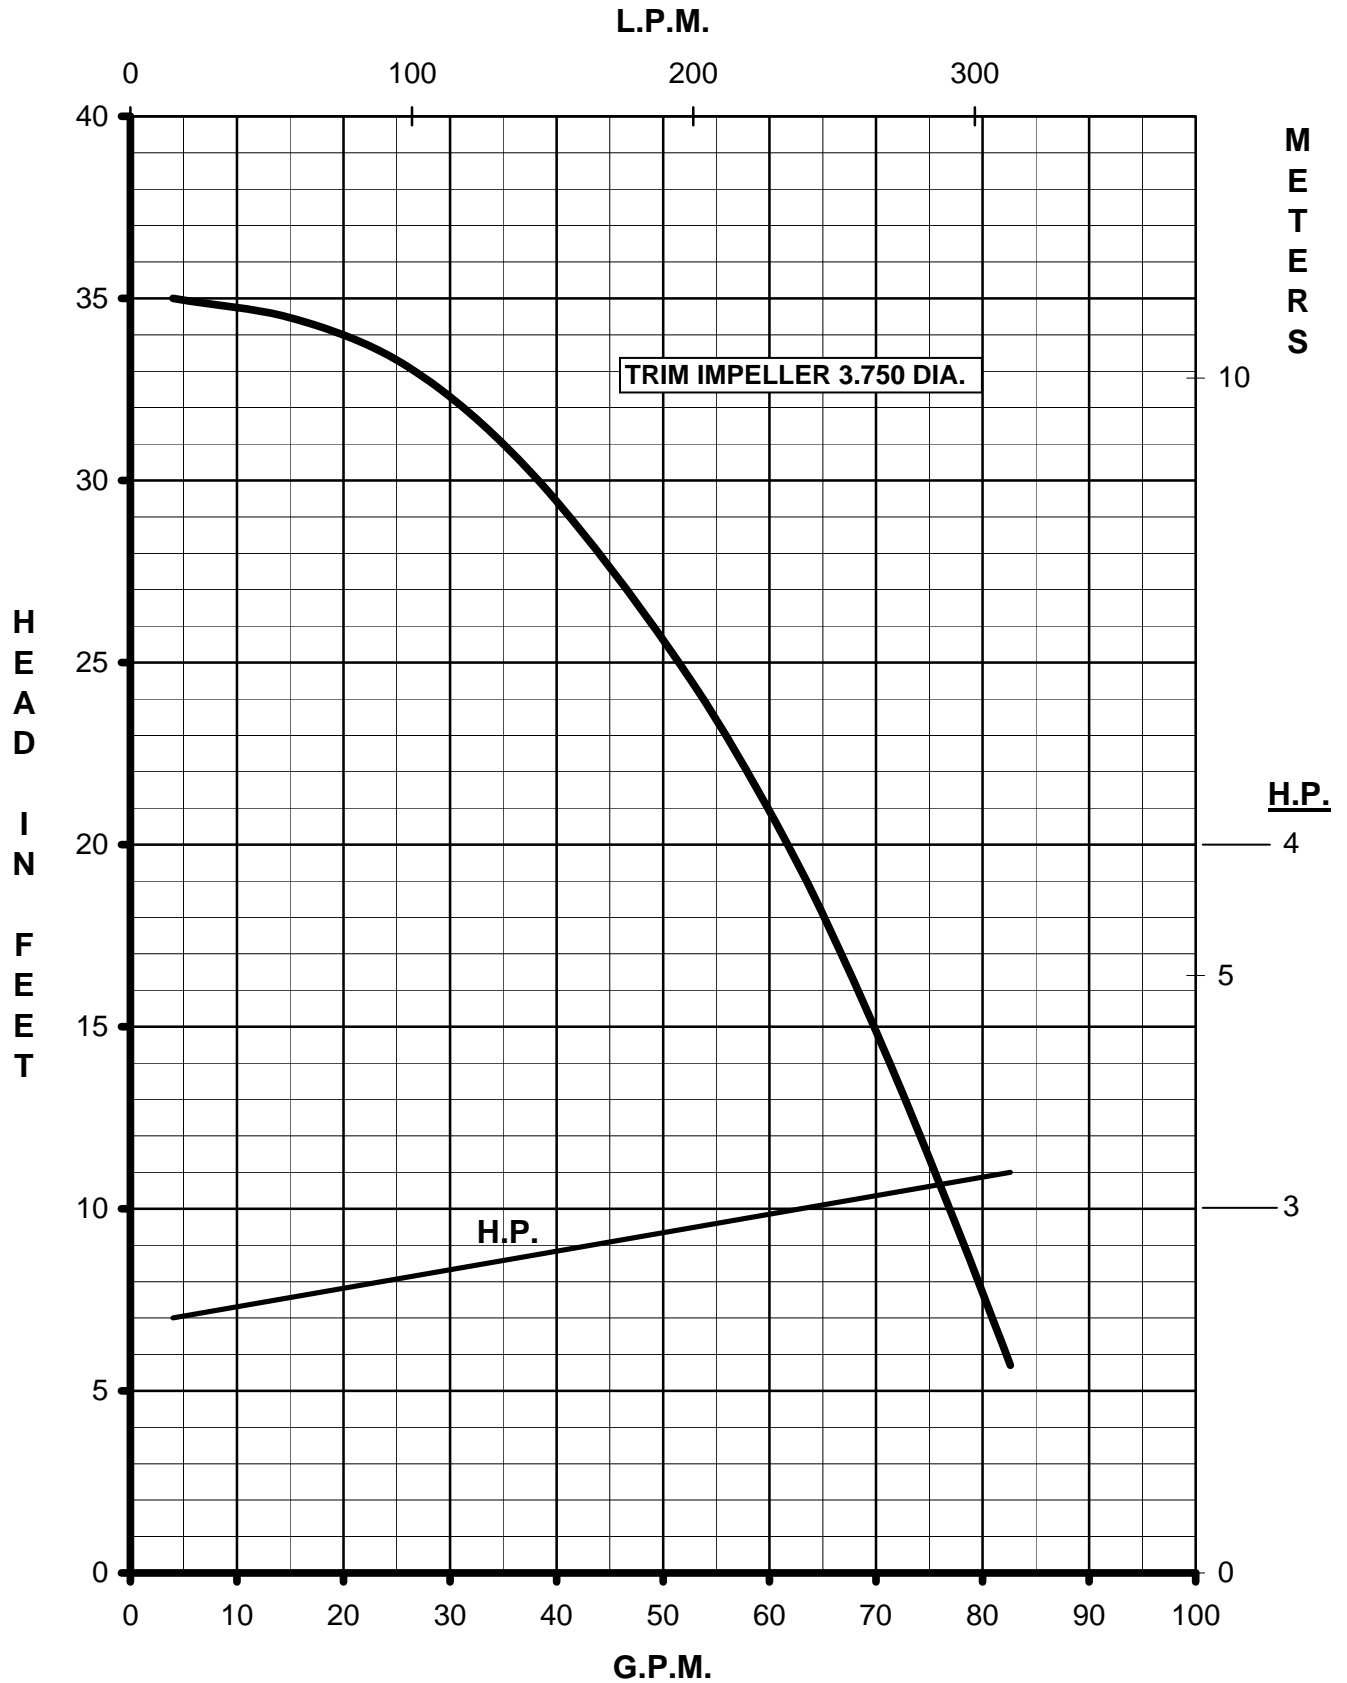

MARCH PUMPS

TE-8S-MD
3PH 50HZ

MARCH PUMPS

TE-8S-MD
FULL SIZE IMPELLER 5.187 DIA.
3PH 50HZ

MARCH PUMPS

TE-8S-MD
TRIM IMPELLER 4.875 DIA.
3PH 50HZ

MARCH PUMPS

TE-8S-MD
TRIM IMPELLER 4.687 DIA.
3PH 50HZ

MARCH PUMPS

TE-8S-MD
TRIM IMPELLER 4.500 DIA.
3PH 50HZ

MARCH PUMPS

TE-8S-MD
TRIM IMPELLER 4.250 DIA.
3PH 50HZ

MARCH PUMPS

TE-8S-MD
TRIM IMPELLER 4.000 DIA.
3PH 50HZ

MARCH
PUMPS

TE-8S-MD
TRIM IMPELLER 3.750 DIA.
3PH 50HZ

MARCH PUMPS

TE-8S-MD
TRIM IMPELLER 3.375 DIA.
3PH 50HZ