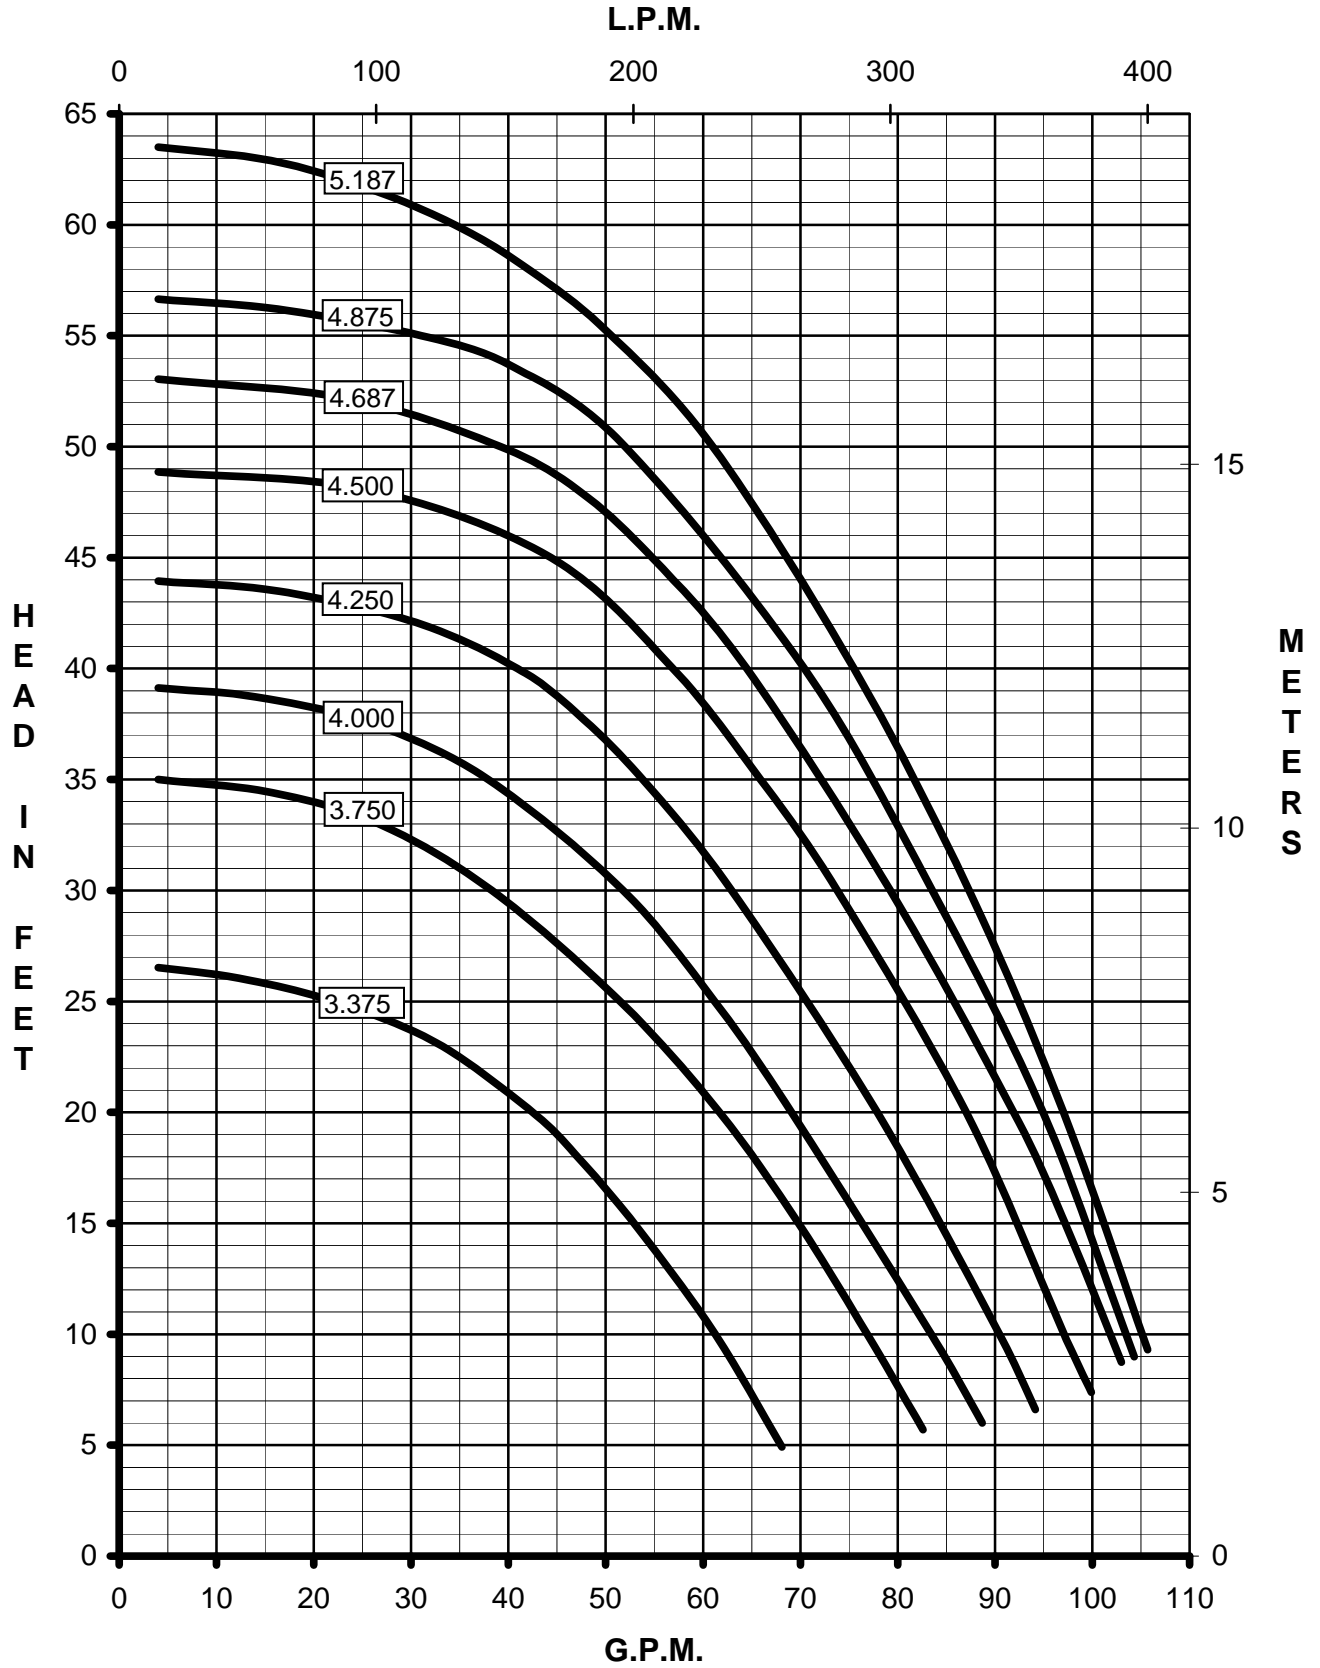

MARCH PUMPS

TE-8S-MD
3PH 50HZ

MARCH PUMPS

TE-8S-MD
FULL SIZE IMPELLER 5.187 DIA.
3PH 50HZ

MARCH PUMPS

TE-8S-MD
TRIM IMPELLER 4.875 DIA.
3PH 50HZ

MARCH PUMPS

TE-8S-MD
TRIM IMPELLER 4.687 DIA.
3PH 50HZ

MARCH PUMPS

TE-8S-MD
TRIM IMPELLER 4.500 DIA.
3PH 50HZ

MARCH PUMPS

TE-8S-MD
TRIM IMPELLER 4.250 DIA.
3PH 50HZ

MARCH PUMPS

TE-8S-MD
TRIM IMPELLER 4.000 DIA.
3PH 50HZ

MARCH
PUMPS

TE-8S-MD
TRIM IMPELLER 3.750 DIA.
3PH 50HZ

MARCH PUMPS

TE-8S-MD
TRIM IMPELLER 3.375 DIA.
3PH 50HZ