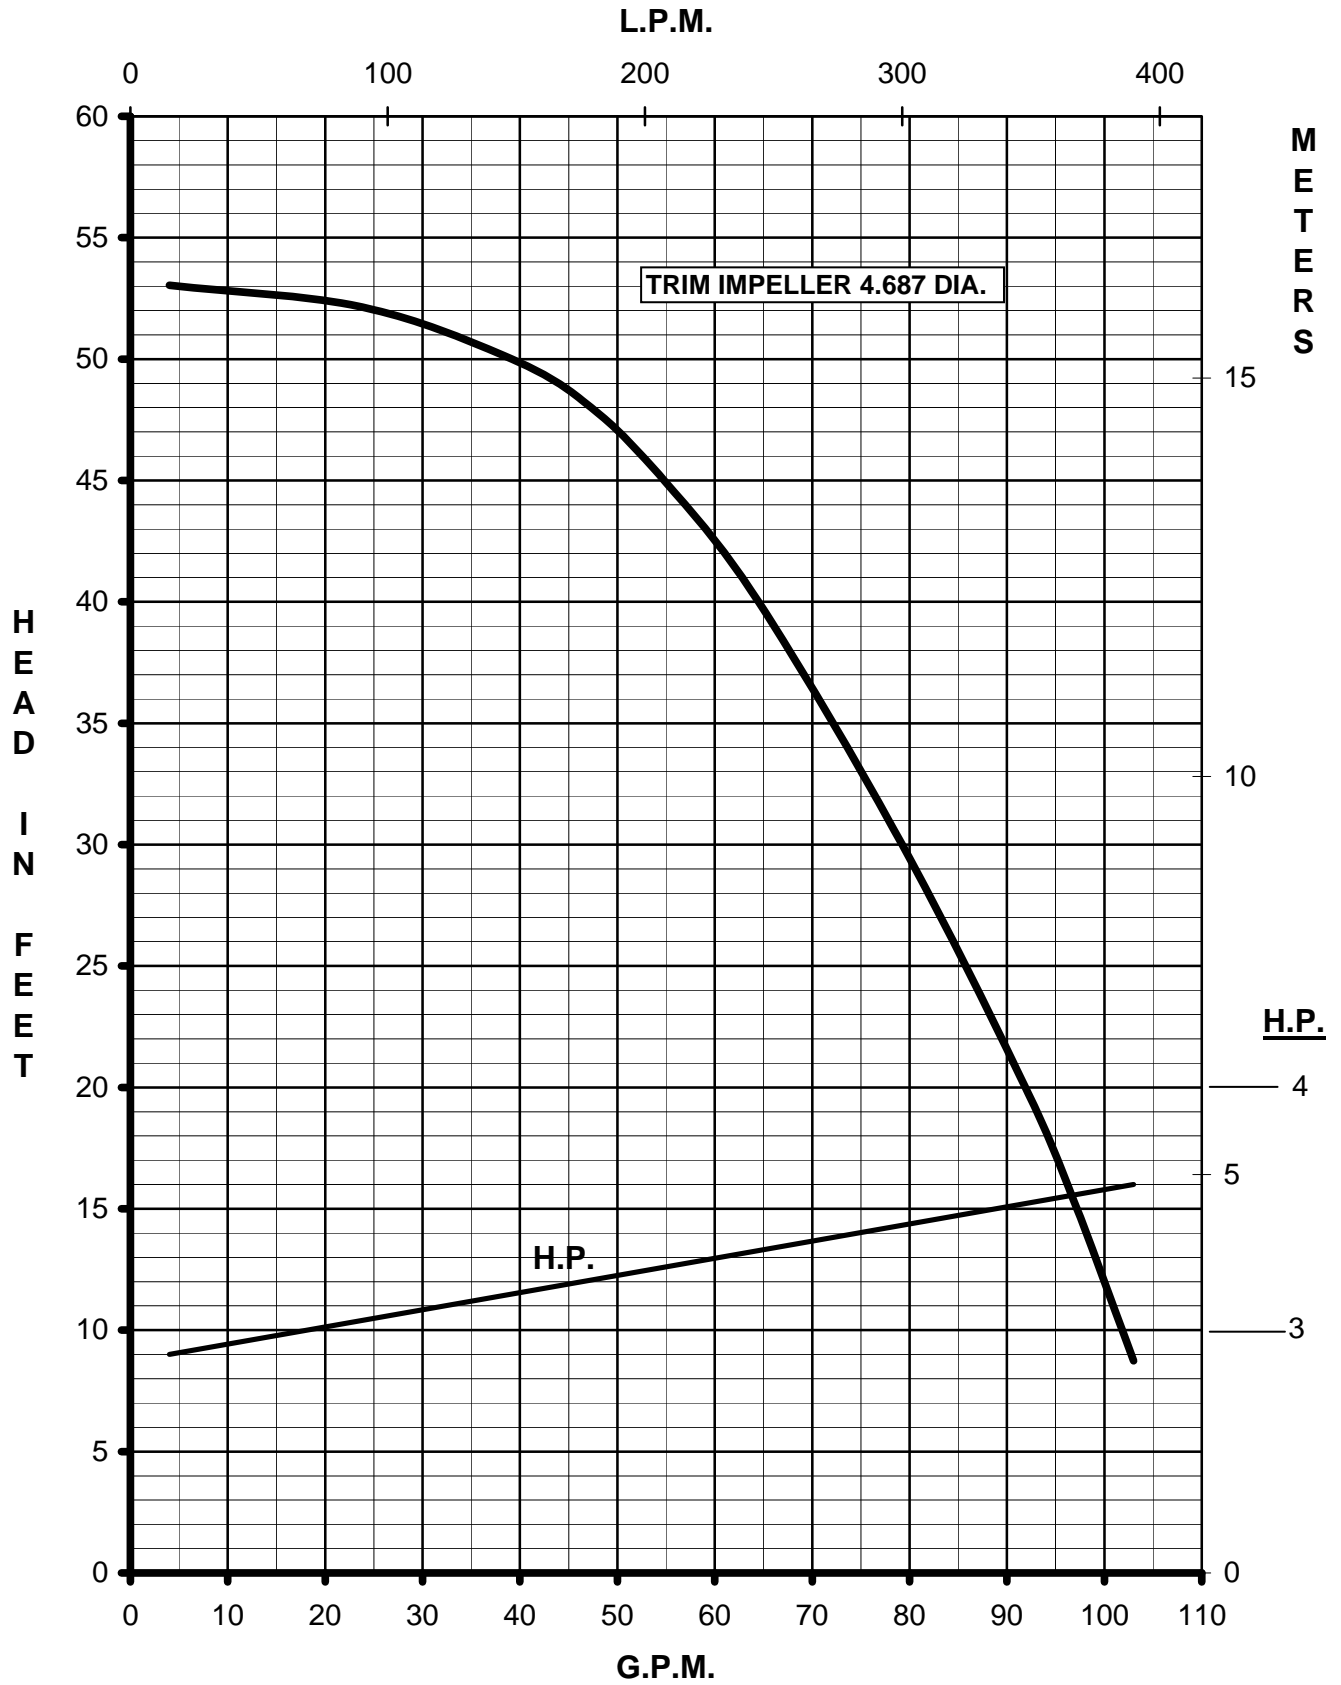

MARCH PUMPS

TE-8S-MD
3PH 50HZ

MARCH PUMPS

TE-8S-MD
FULL SIZE IMPELLER 5.187 DIA.
3PH 50HZ

MARCH PUMPS

TE-8S-MD
TRIM IMPELLER 4.875 DIA.
3PH 50HZ

MARCH PUMPS

TE-8S-MD
TRIM IMPELLER 4.687 DIA.
3PH 50HZ

MARCH PUMPS

TE-8S-MD
TRIM IMPELLER 4.500 DIA.
3PH 50HZ

MARCH PUMPS

TE-8S-MD
TRIM IMPELLER 4.250 DIA.
3PH 50HZ

MARCH PUMPS

TE-8S-MD
TRIM IMPELLER 4.000 DIA.
3PH 50HZ

MARCH
PUMPS

TE-8S-MD
TRIM IMPELLER 3.750 DIA.
3PH 50HZ

MARCH PUMPS

TE-8S-MD
TRIM IMPELLER 3.375 DIA.
3PH 50HZ