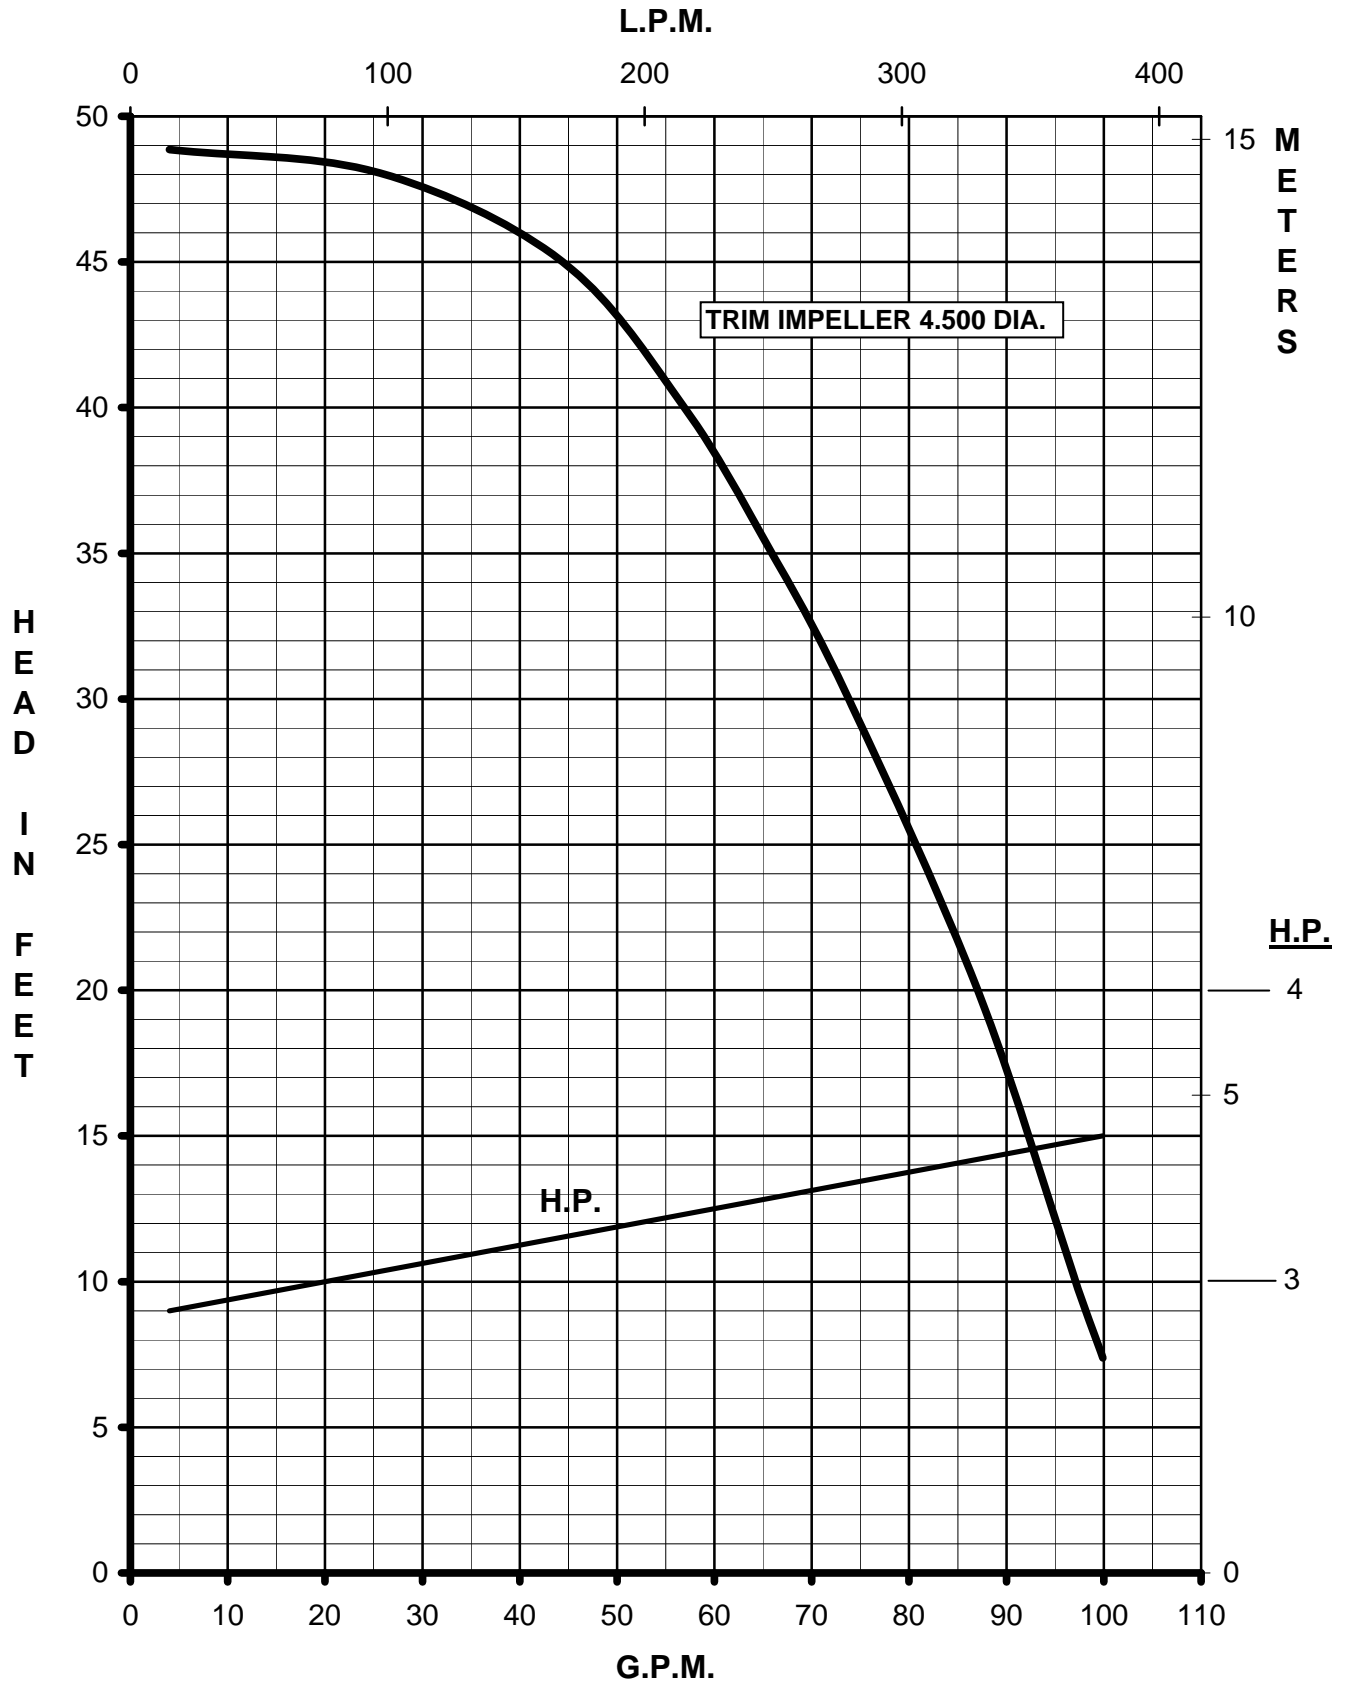

MARCH PUMPS

TE-8S-MD
3PH 50HZ

MARCH PUMPS

TE-8S-MD
FULL SIZE IMPELLER 5.187 DIA.
3PH 50HZ

MARCH PUMPS

TE-8S-MD
TRIM IMPELLER 4.875 DIA.
3PH 50HZ

MARCH PUMPS

TE-8S-MD
TRIM IMPELLER 4.687 DIA.
3PH 50HZ

MARCH PUMPS

TE-8S-MD
TRIM IMPELLER 4.500 DIA.
3PH 50HZ

MARCH PUMPS

TE-8S-MD
TRIM IMPELLER 4.250 DIA.
3PH 50HZ

MARCH PUMPS

TE-8S-MD
TRIM IMPELLER 4.000 DIA.
3PH 50HZ

MARCH
PUMPS

TE-8S-MD
TRIM IMPELLER 3.750 DIA.
3PH 50HZ

MARCH PUMPS

TE-8S-MD
TRIM IMPELLER 3.375 DIA.
3PH 50HZ