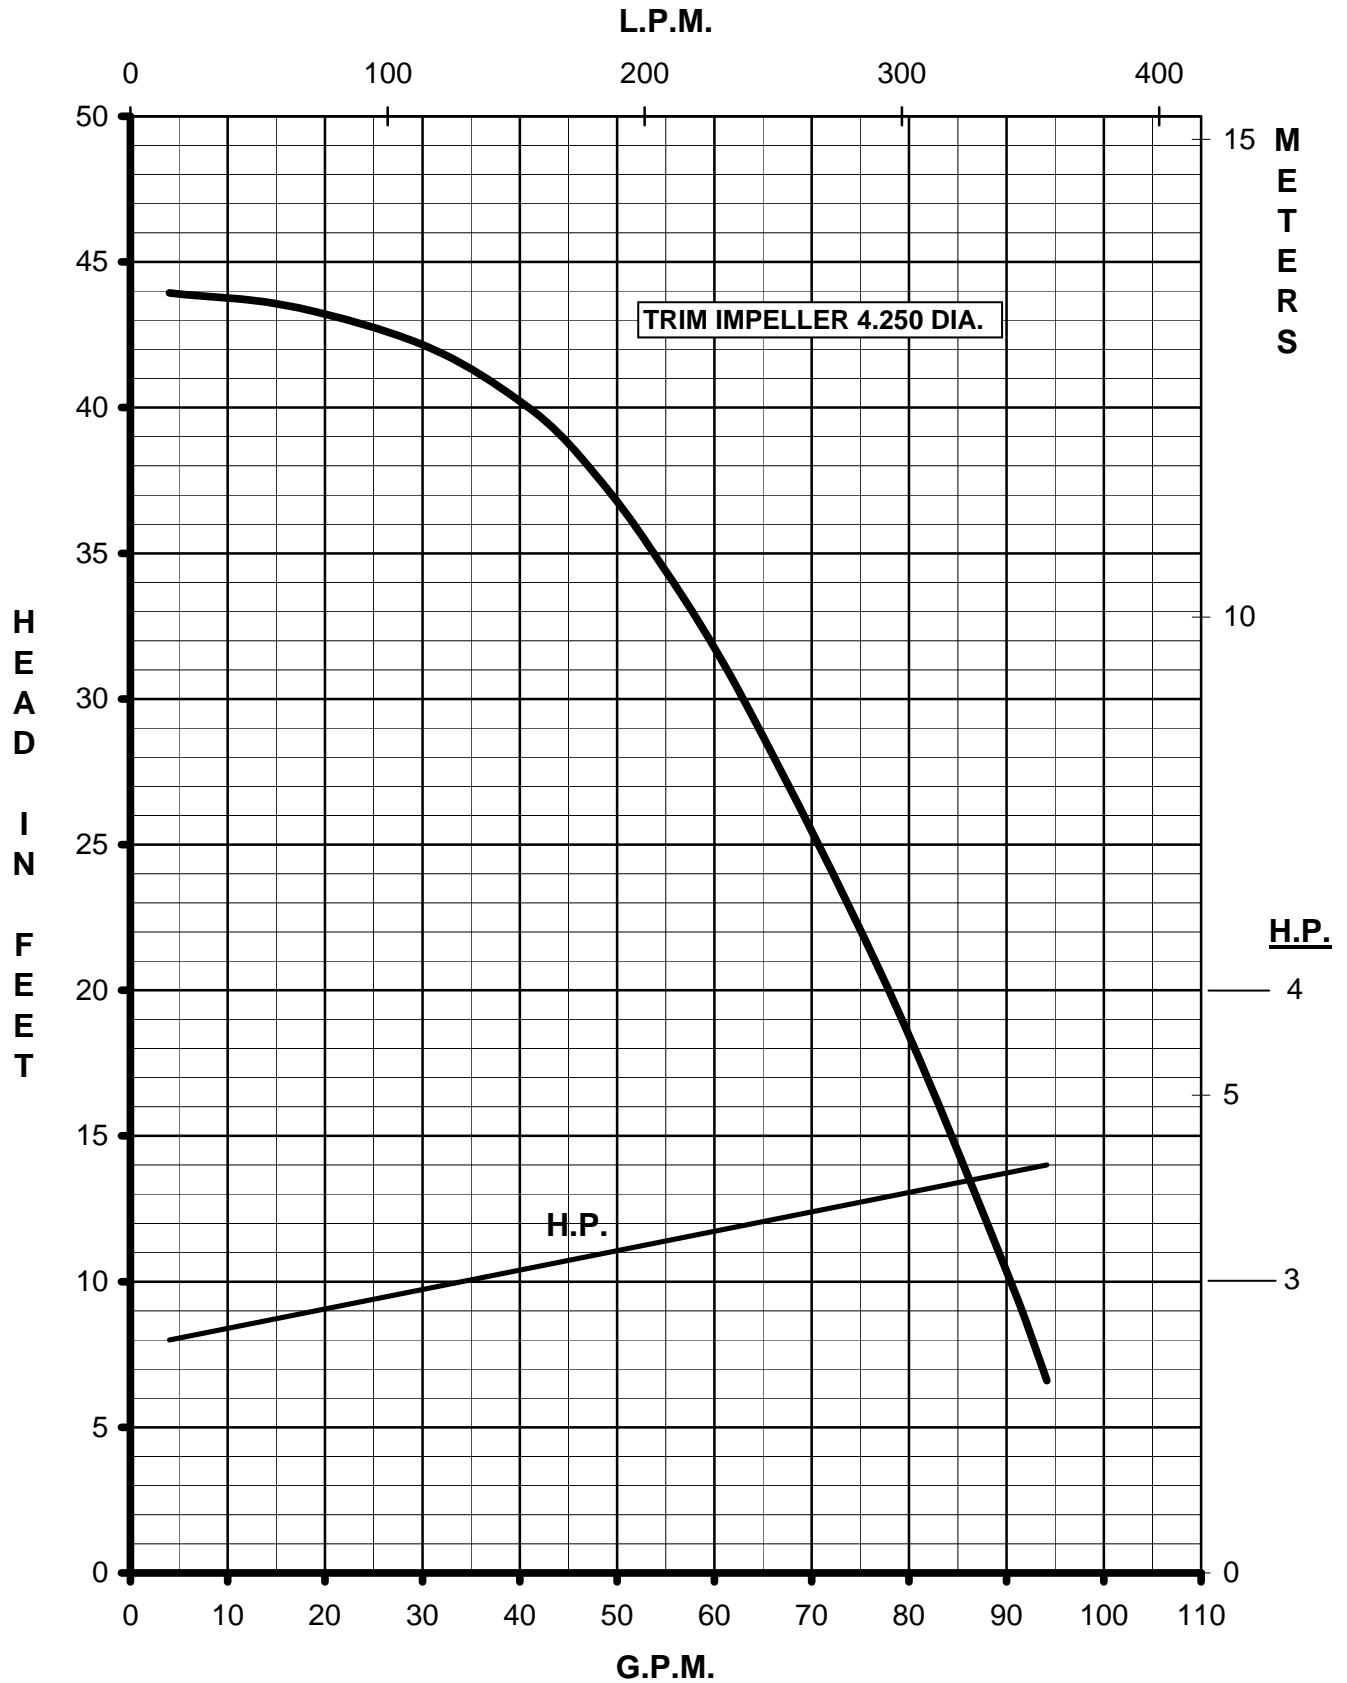

MARCH PUMPS

TE-8S-MD
3PH 50HZ

MARCH PUMPS

TE-8S-MD
FULL SIZE IMPELLER 5.187 DIA.
3PH 50HZ

MARCH PUMPS

TE-8S-MD
TRIM IMPELLER 4.875 DIA.
3PH 50HZ

MARCH PUMPS

TE-8S-MD
TRIM IMPELLER 4.687 DIA.
3PH 50HZ

MARCH PUMPS

TE-8S-MD
TRIM IMPELLER 4.500 DIA.
3PH 50HZ

MARCH PUMPS

TE-8S-MD
TRIM IMPELLER 4.250 DIA.
3PH 50HZ

MARCH PUMPS

TE-8S-MD
TRIM IMPELLER 4.000 DIA.
3PH 50HZ

MARCH
PUMPS

TE-8S-MD
TRIM IMPELLER 3.750 DIA.
3PH 50HZ

MARCH PUMPS

TE-8S-MD
TRIM IMPELLER 3.375 DIA.
3PH 50HZ