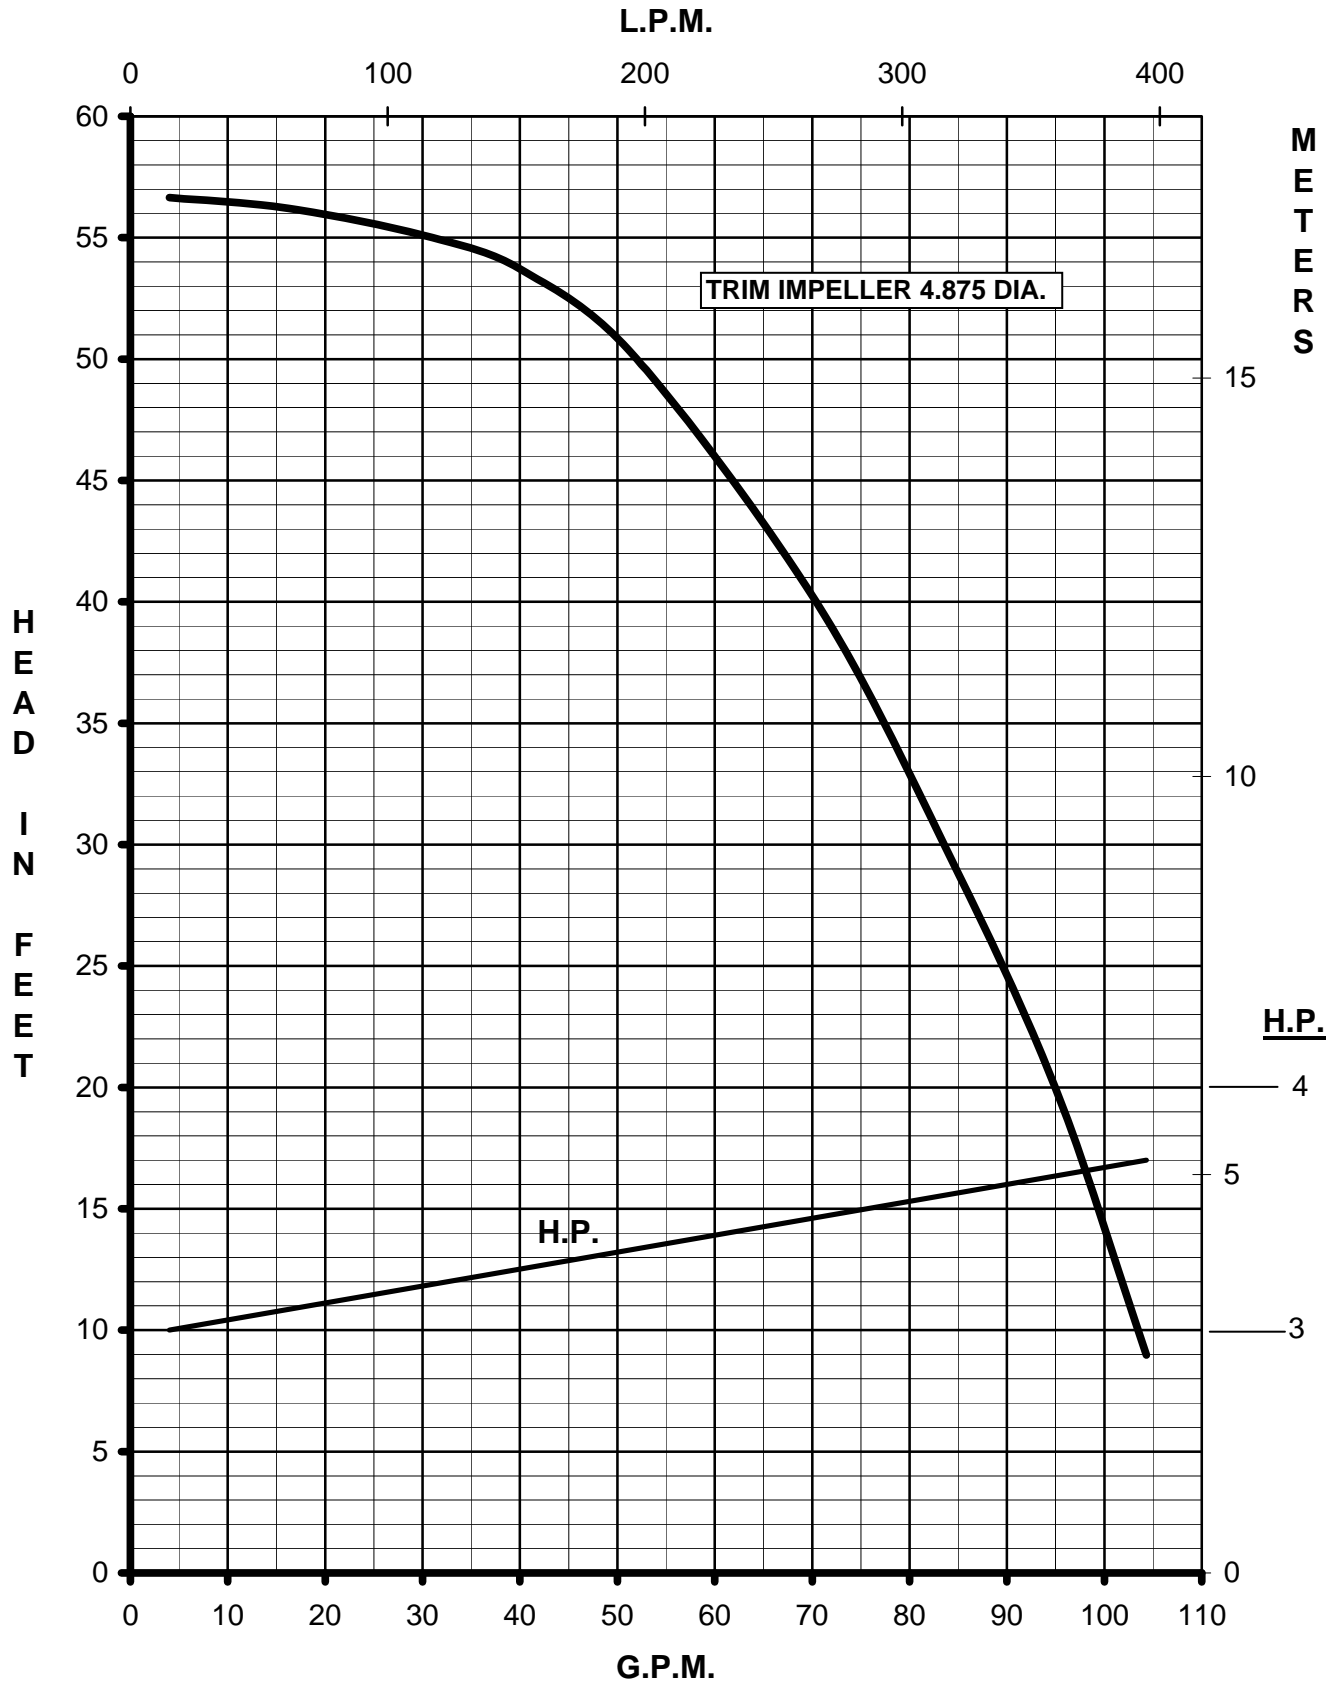

MARCH PUMPS

TE-8S-MD
3PH 50HZ

MARCH PUMPS

TE-8S-MD
FULL SIZE IMPELLER 5.187 DIA.
3PH 50HZ

MARCH PUMPS

TE-8S-MD
TRIM IMPELLER 4.875 DIA.
3PH 50HZ

MARCH PUMPS

TE-8S-MD
TRIM IMPELLER 4.687 DIA.
3PH 50HZ

MARCH PUMPS

TE-8S-MD
TRIM IMPELLER 4.500 DIA.
3PH 50HZ

MARCH PUMPS

TE-8S-MD
TRIM IMPELLER 4.250 DIA.
3PH 50HZ

MARCH PUMPS

TE-8S-MD
TRIM IMPELLER 4.000 DIA.
3PH 50HZ

MARCH
PUMPS

TE-8S-MD
TRIM IMPELLER 3.750 DIA.
3PH 50HZ

MARCH PUMPS

TE-8S-MD
TRIM IMPELLER 3.375 DIA.
3PH 50HZ