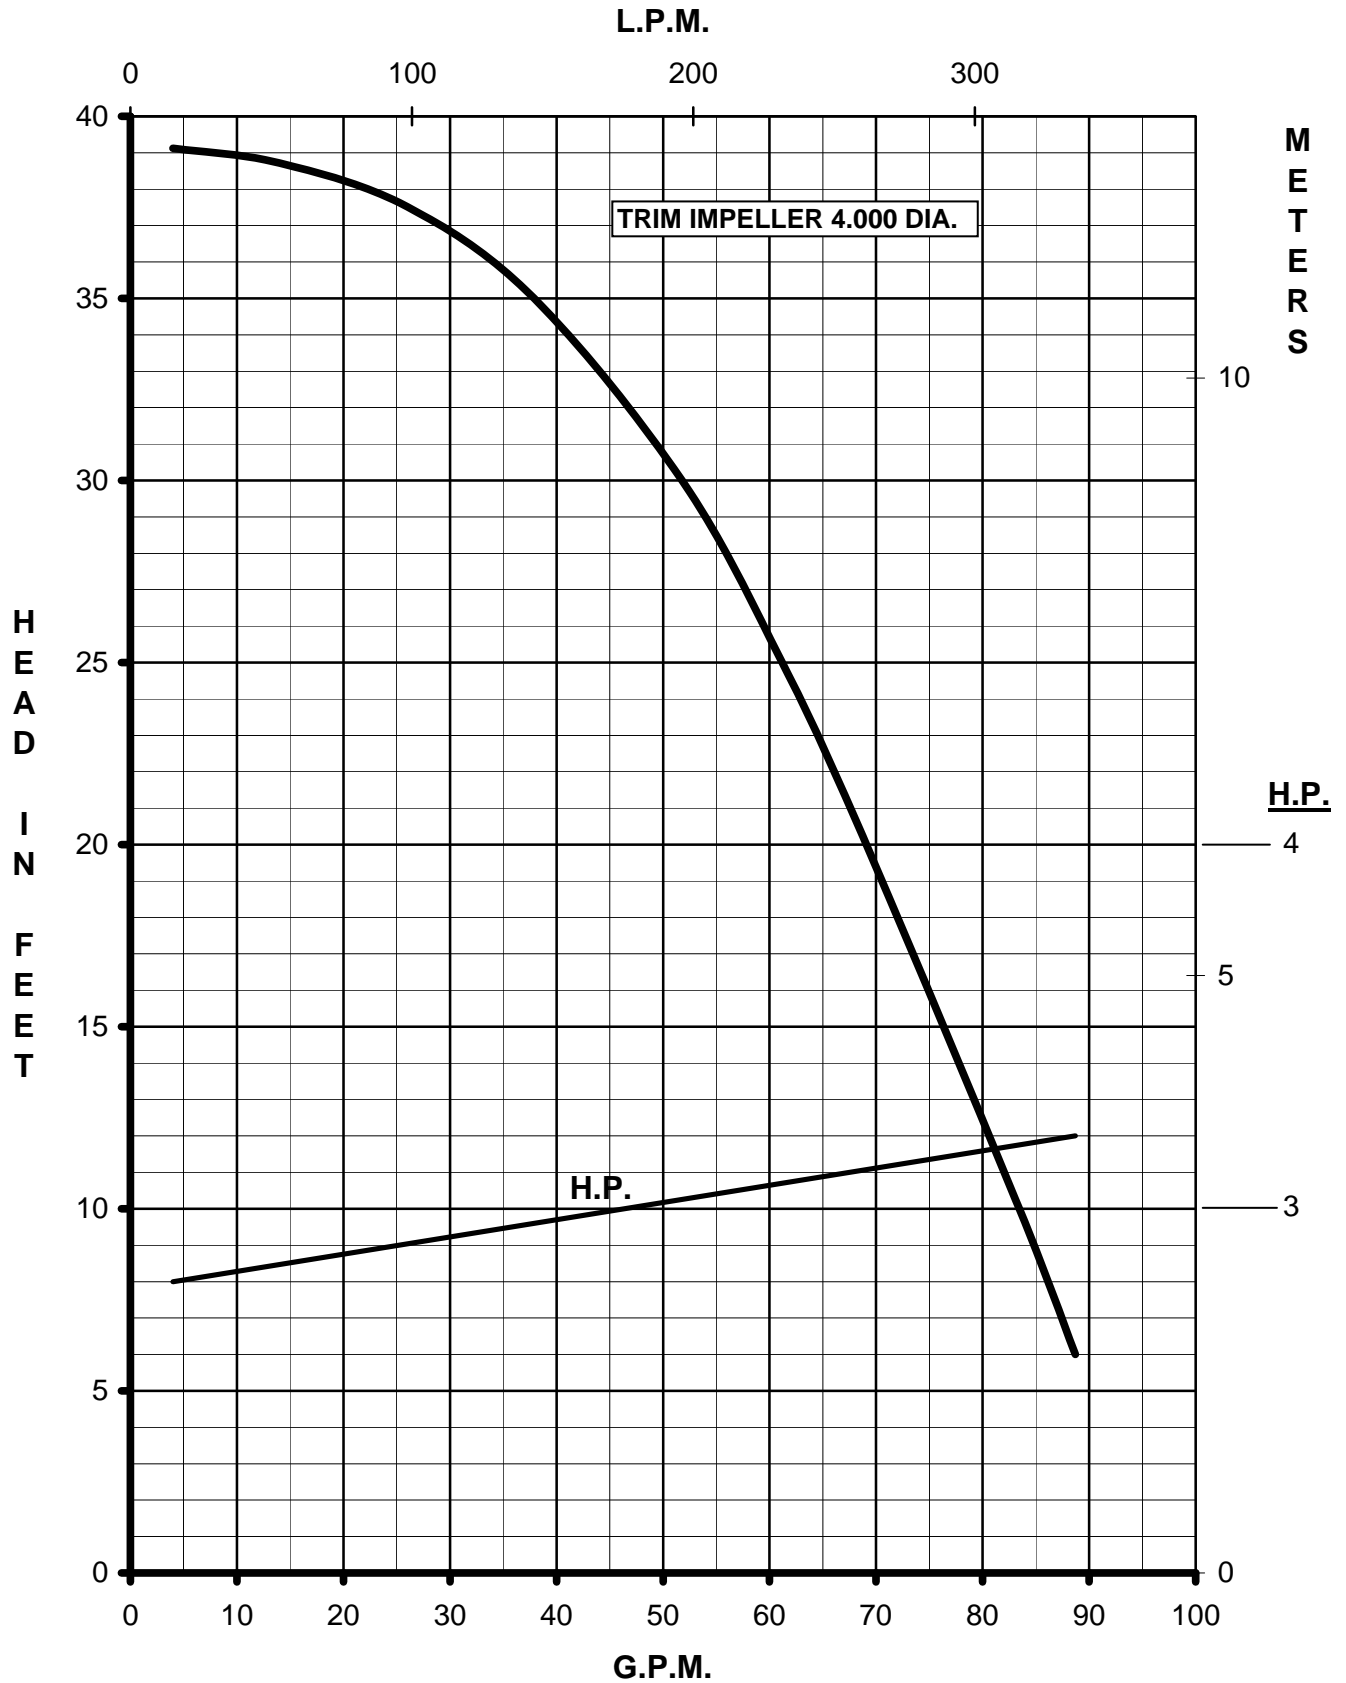

MARCH PUMPS

TE-8S-MD
3PH 50HZ

MARCH PUMPS

TE-8S-MD
FULL SIZE IMPELLER 5.187 DIA.
3PH 50HZ

MARCH PUMPS

TE-8S-MD
TRIM IMPELLER 4.875 DIA.
3PH 50HZ

MARCH PUMPS

TE-8S-MD
TRIM IMPELLER 4.687 DIA.
3PH 50HZ

MARCH PUMPS

TE-8S-MD
TRIM IMPELLER 4.500 DIA.
3PH 50HZ

MARCH PUMPS

TE-8S-MD
TRIM IMPELLER 4.250 DIA.
3PH 50HZ

MARCH PUMPS

TE-8S-MD
TRIM IMPELLER 4.000 DIA.
3PH 50HZ

MARCH
PUMPS

TE-8S-MD
TRIM IMPELLER 3.750 DIA.
3PH 50HZ

MARCH PUMPS

TE-8S-MD
TRIM IMPELLER 3.375 DIA.
3PH 50HZ