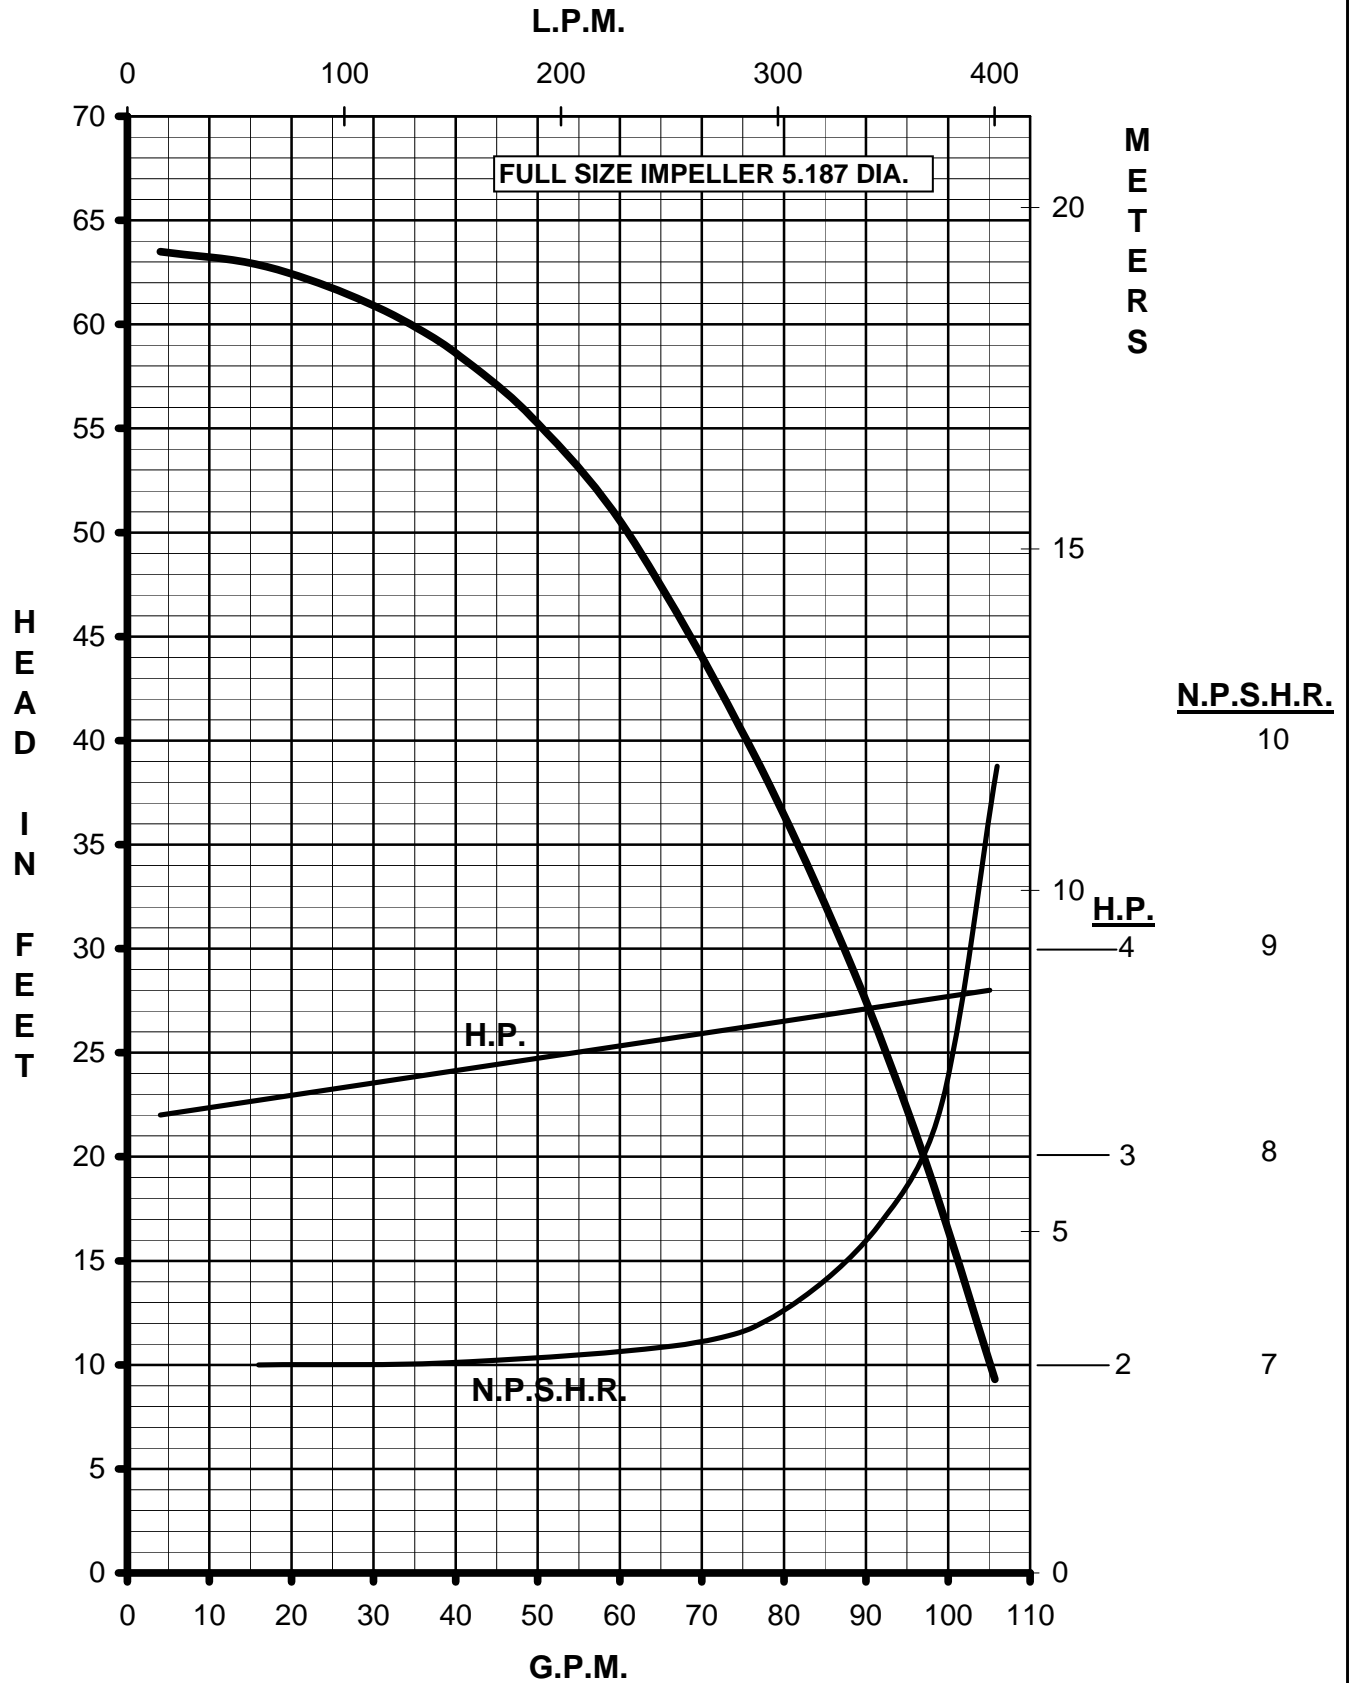

MARCH PUMPS

TE-8S-MD
3PH 50HZ

MARCH PUMPS

TE-8S-MD
FULL SIZE IMPELLER 5.187 DIA.
3PH 50HZ

MARCH PUMPS

TE-8S-MD
TRIM IMPELLER 4.875 DIA.
3PH 50HZ

MARCH PUMPS

TE-8S-MD
TRIM IMPELLER 4.687 DIA.
3PH 50HZ

MARCH PUMPS

TE-8S-MD
TRIM IMPELLER 4.500 DIA.
3PH 50HZ

MARCH PUMPS

TE-8S-MD
TRIM IMPELLER 4.250 DIA.
3PH 50HZ

MARCH PUMPS

TE-8S-MD
TRIM IMPELLER 4.000 DIA.
3PH 50HZ

MARCH
PUMPS

TE-8S-MD
TRIM IMPELLER 3.750 DIA.
3PH 50HZ

MARCH PUMPS

TE-8S-MD
TRIM IMPELLER 3.375 DIA.
3PH 50HZ