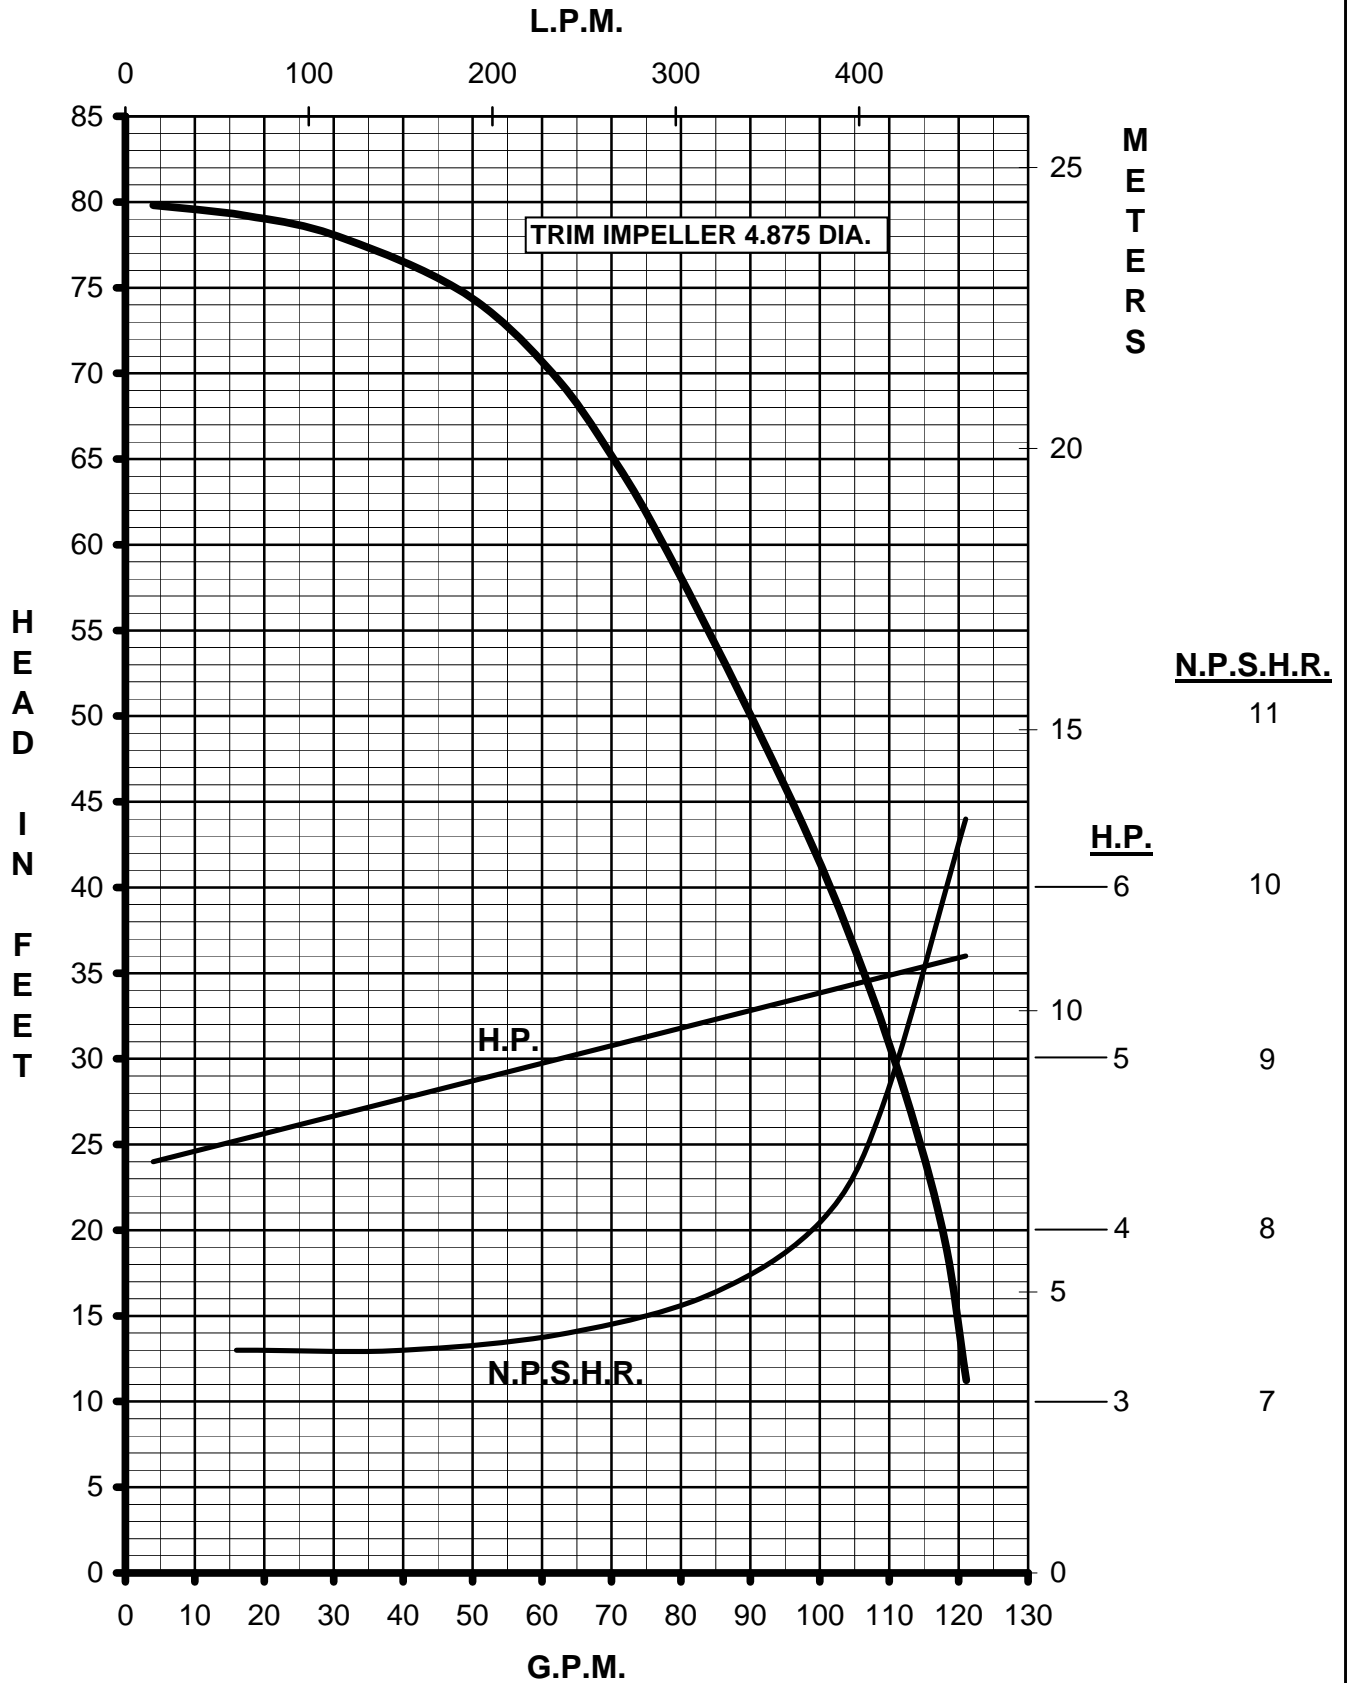

MARCH PUMPS

TE-8S-MD
3PH 60HZ

MARCH
PUMPS

TE-8S-MD
FULL SIZE IMPELLER 5.187 DIA.
3PH 60HZ

MARCH PUMPS

TE-8S-MD
TRIM IMPELLER 4.875 DIA.
3PH 60HZ

MARCH PUMPS

TE-8S-MD
TRIM IMPELLER 4.687 DIA.
3PH 60HZ

MARCH PUMPS

TE-8S-MD
TRIM IMPELLER 4.500 DIA.
3PH 60HZ

MARCH
PUMPS

TE-8S-MD
TRIM IMPELLER 4.250 DIA.
3PH 60HZ

MARCH PUMPS

TE-8S-MD
TRIM IMPELLER 4.000 DIA.
3PH 60HZ

MARCH PUMPS

TE-8S-MD
TRIM IMPELLER 3.750 DIA.
3PH 60HZ

MARCH PUMPS

TE-8S-MD
TRIM IMPELLER 3.375 DIA.
3PH 60HZ