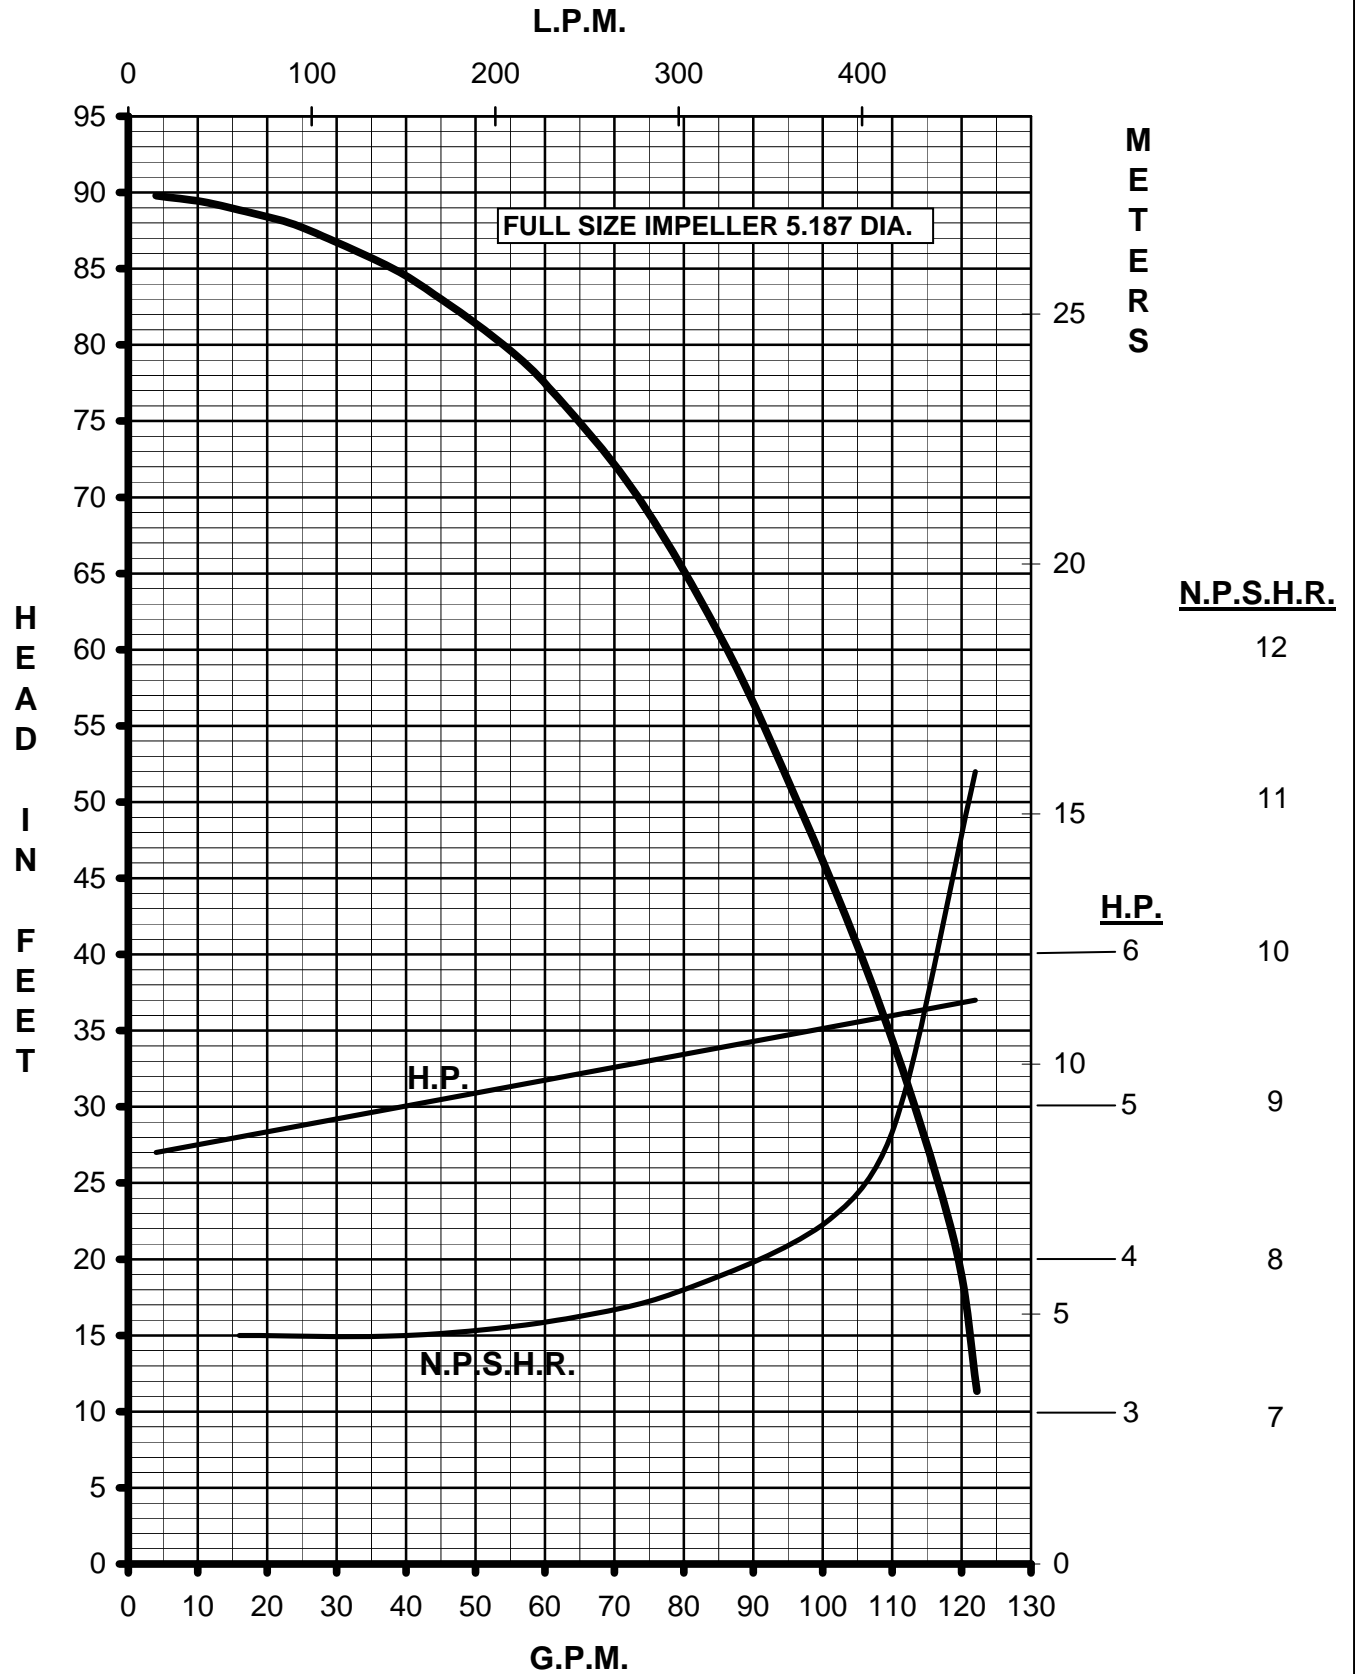

MARCH PUMPS

TE-8S-MD
3PH 60HZ

MARCH
PUMPS

TE-8S-MD
FULL SIZE IMPELLER 5.187 DIA.
3PH 60HZ

MARCH PUMPS

TE-8S-MD
TRIM IMPELLER 4.875 DIA.
3PH 60HZ

MARCH PUMPS

TE-8S-MD
TRIM IMPELLER 4.687 DIA.
3PH 60HZ

MARCH PUMPS

TE-8S-MD
TRIM IMPELLER 4.500 DIA.
3PH 60HZ

MARCH
PUMPS

TE-8S-MD
TRIM IMPELLER 4.250 DIA.
3PH 60HZ

MARCH PUMPS

TE-8S-MD
TRIM IMPELLER 4.000 DIA.
3PH 60HZ

MARCH PUMPS

TE-8S-MD
TRIM IMPELLER 3.750 DIA.
3PH 60HZ

MARCH PUMPS

TE-8S-MD
TRIM IMPELLER 3.375 DIA.
3PH 60HZ