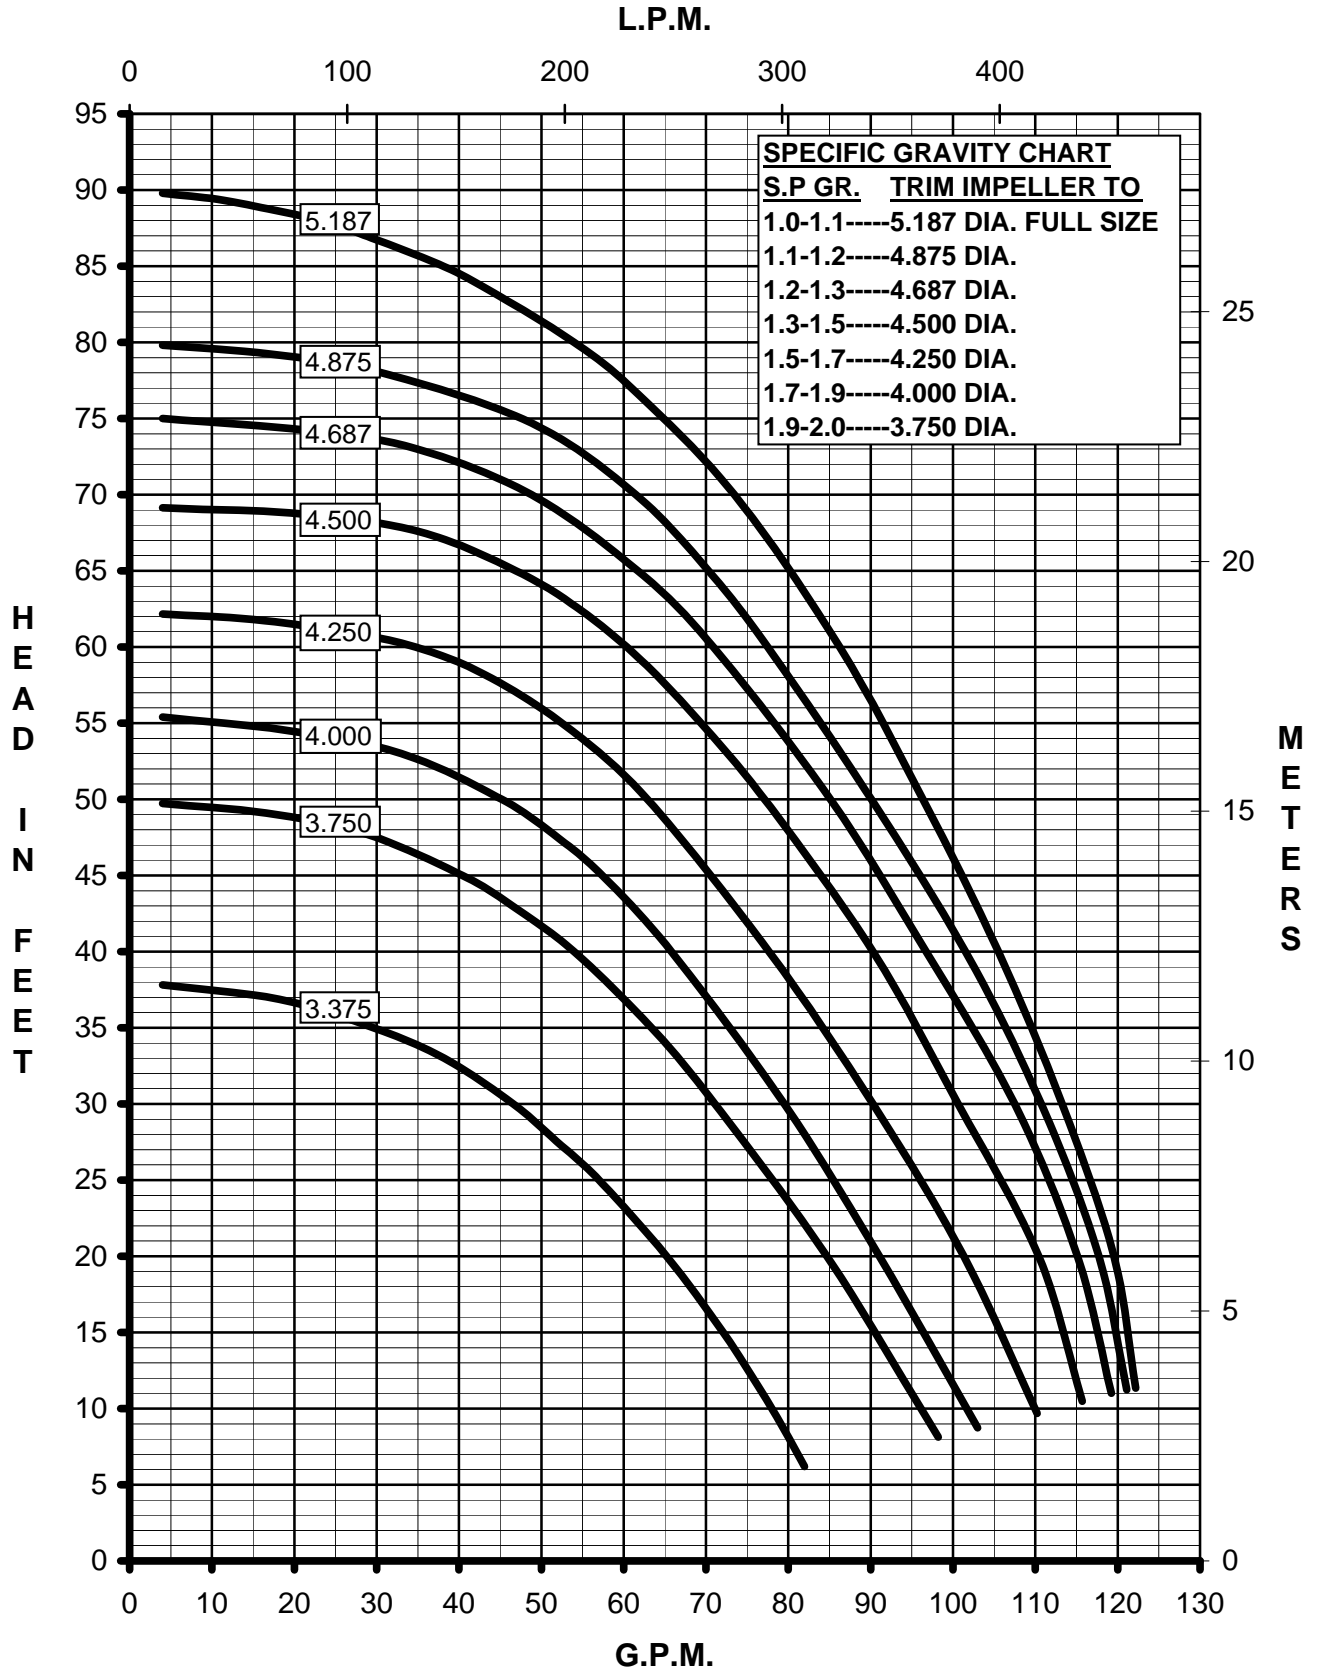

MARCH PUMPS

TE-8S-MD
3PH 60HZ

MARCH
PUMPS

TE-8S-MD
FULL SIZE IMPELLER 5.187 DIA.
3PH 60HZ

MARCH PUMPS

TE-8S-MD
TRIM IMPELLER 4.875 DIA.
3PH 60HZ

MARCH PUMPS

TE-8S-MD
TRIM IMPELLER 4.687 DIA.
3PH 60HZ

MARCH PUMPS

TE-8S-MD
TRIM IMPELLER 4.500 DIA.
3PH 60HZ

MARCH
PUMPS

TE-8S-MD
TRIM IMPELLER 4.250 DIA.
3PH 60HZ

MARCH PUMPS

TE-8S-MD
TRIM IMPELLER 4.000 DIA.
3PH 60HZ

MARCH PUMPS

TE-8S-MD
TRIM IMPELLER 3.750 DIA.
3PH 60HZ

MARCH PUMPS

TE-8S-MD
TRIM IMPELLER 3.375 DIA.
3PH 60HZ