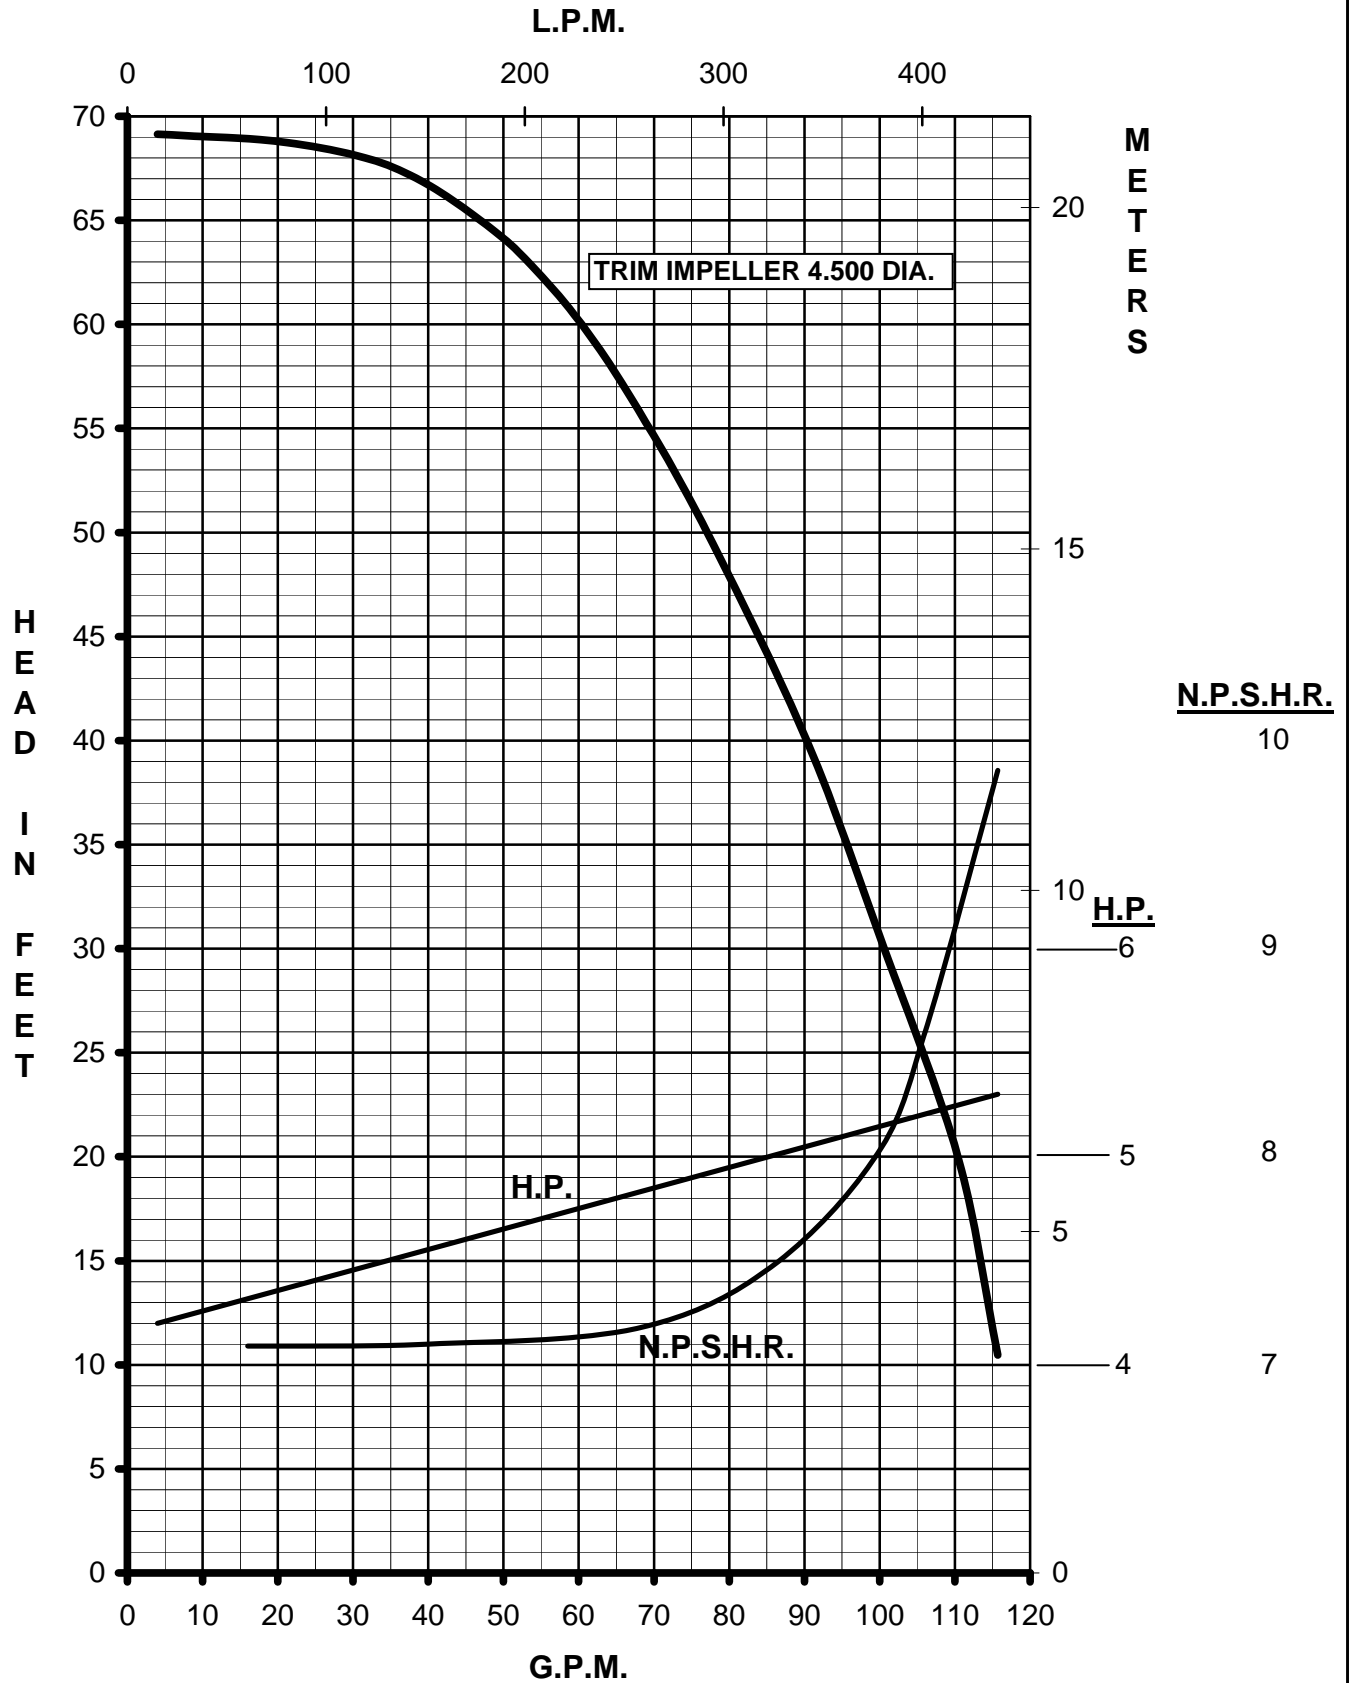

MARCH PUMPS

TE-8S-MD
3PH 60HZ

MARCH
PUMPS

TE-8S-MD
FULL SIZE IMPELLER 5.187 DIA.
3PH 60HZ

MARCH PUMPS

TE-8S-MD
TRIM IMPELLER 4.875 DIA.
3PH 60HZ

MARCH PUMPS

TE-8S-MD
TRIM IMPELLER 4.687 DIA.
3PH 60HZ

MARCH PUMPS

TE-8S-MD
TRIM IMPELLER 4.500 DIA.
3PH 60HZ

MARCH
PUMPS

TE-8S-MD
TRIM IMPELLER 4.250 DIA.
3PH 60HZ

MARCH PUMPS

TE-8S-MD
TRIM IMPELLER 4.000 DIA.
3PH 60HZ

MARCH PUMPS

TE-8S-MD
TRIM IMPELLER 3.750 DIA.
3PH 60HZ

MARCH PUMPS

TE-8S-MD
TRIM IMPELLER 3.375 DIA.
3PH 60HZ