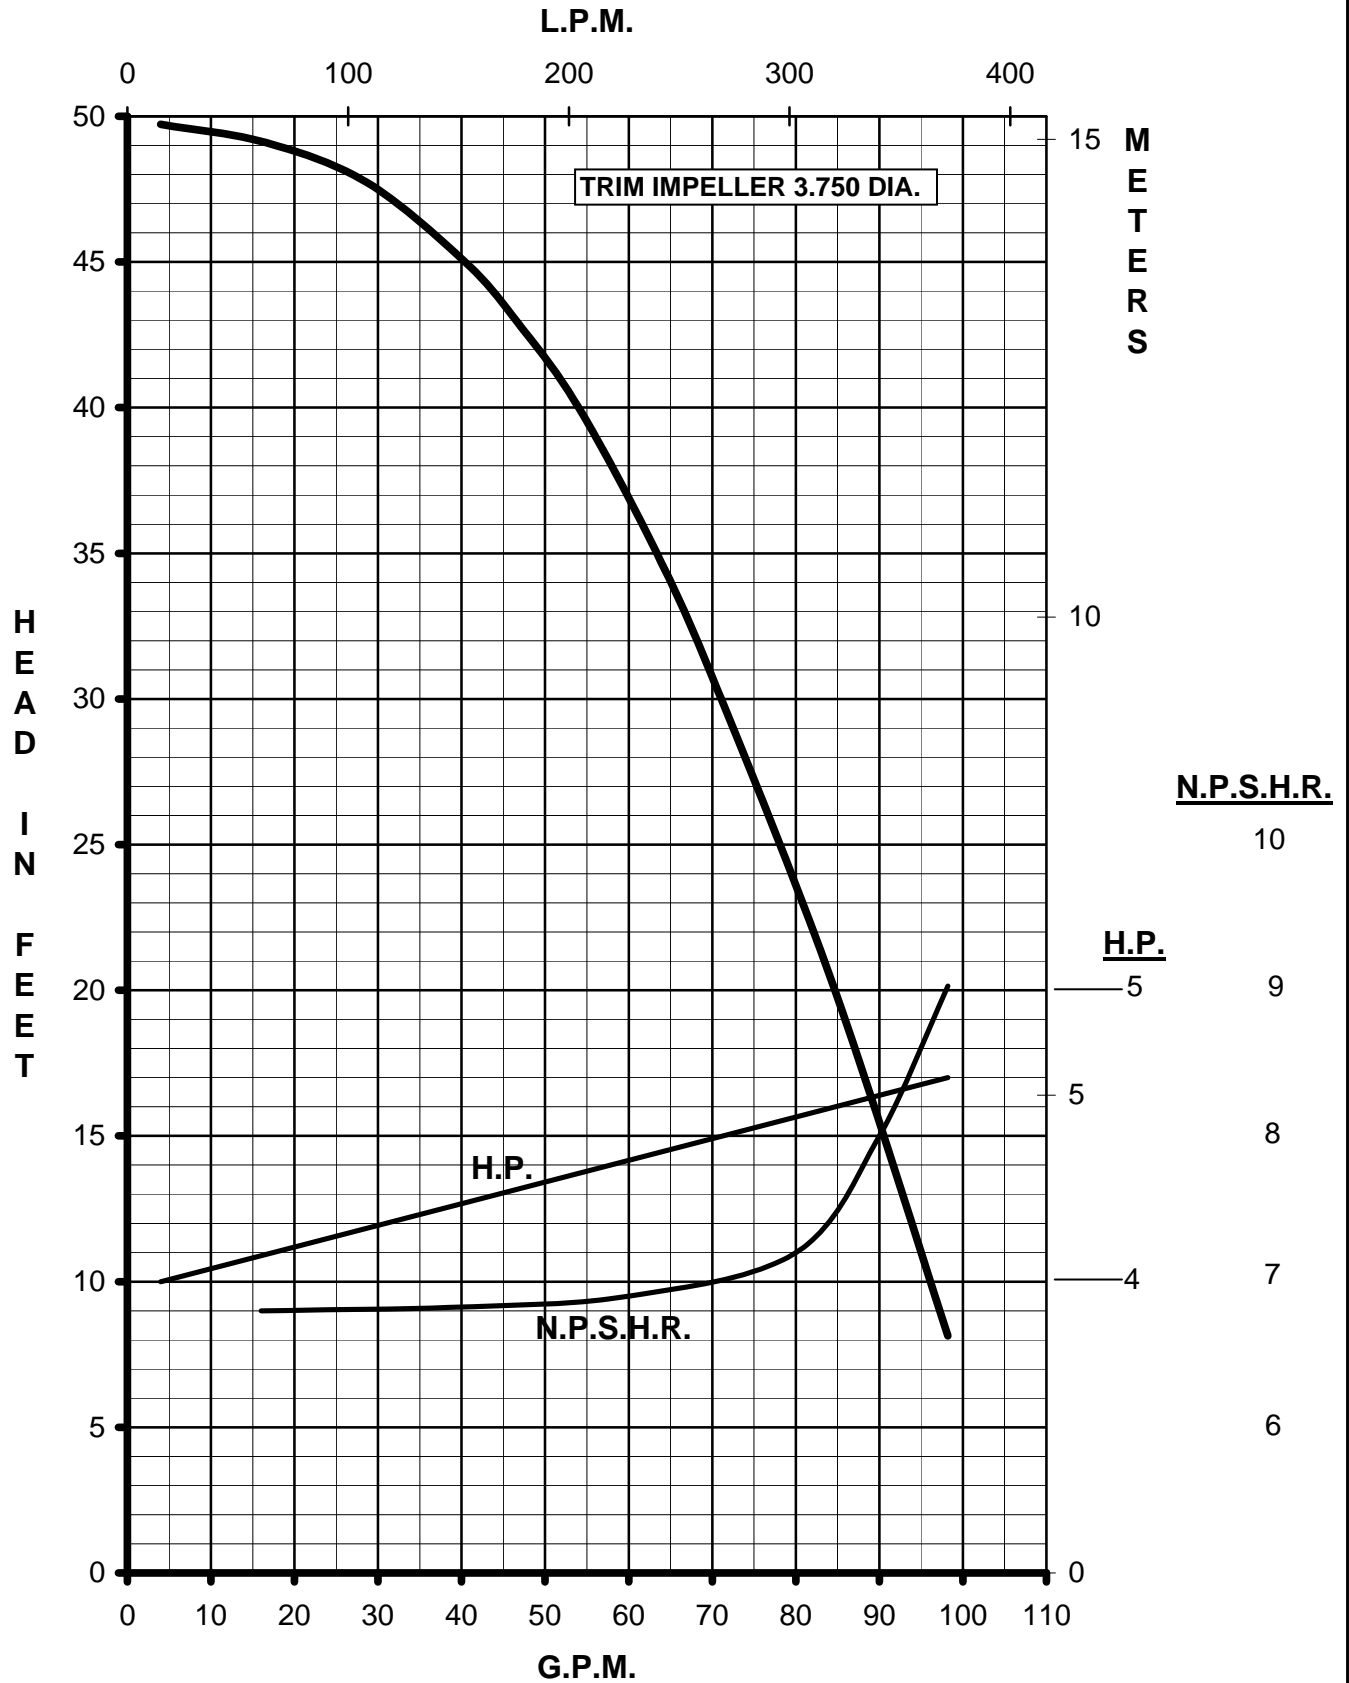

MARCH PUMPS

TE-8S-MD
3PH 60HZ

MARCH
PUMPS

TE-8S-MD
FULL SIZE IMPELLER 5.187 DIA.
3PH 60HZ

MARCH PUMPS

TE-8S-MD
TRIM IMPELLER 4.875 DIA.
3PH 60HZ

MARCH PUMPS

TE-8S-MD
TRIM IMPELLER 4.687 DIA.
3PH 60HZ

MARCH PUMPS

TE-8S-MD
TRIM IMPELLER 4.500 DIA.
3PH 60HZ

MARCH
PUMPS

TE-8S-MD
TRIM IMPELLER 4.250 DIA.
3PH 60HZ

MARCH PUMPS

TE-8S-MD
TRIM IMPELLER 4.000 DIA.
3PH 60HZ

MARCH PUMPS

TE-8S-MD
TRIM IMPELLER 3.750 DIA.
3PH 60HZ

MARCH PUMPS

TE-8S-MD
TRIM IMPELLER 3.375 DIA.
3PH 60HZ