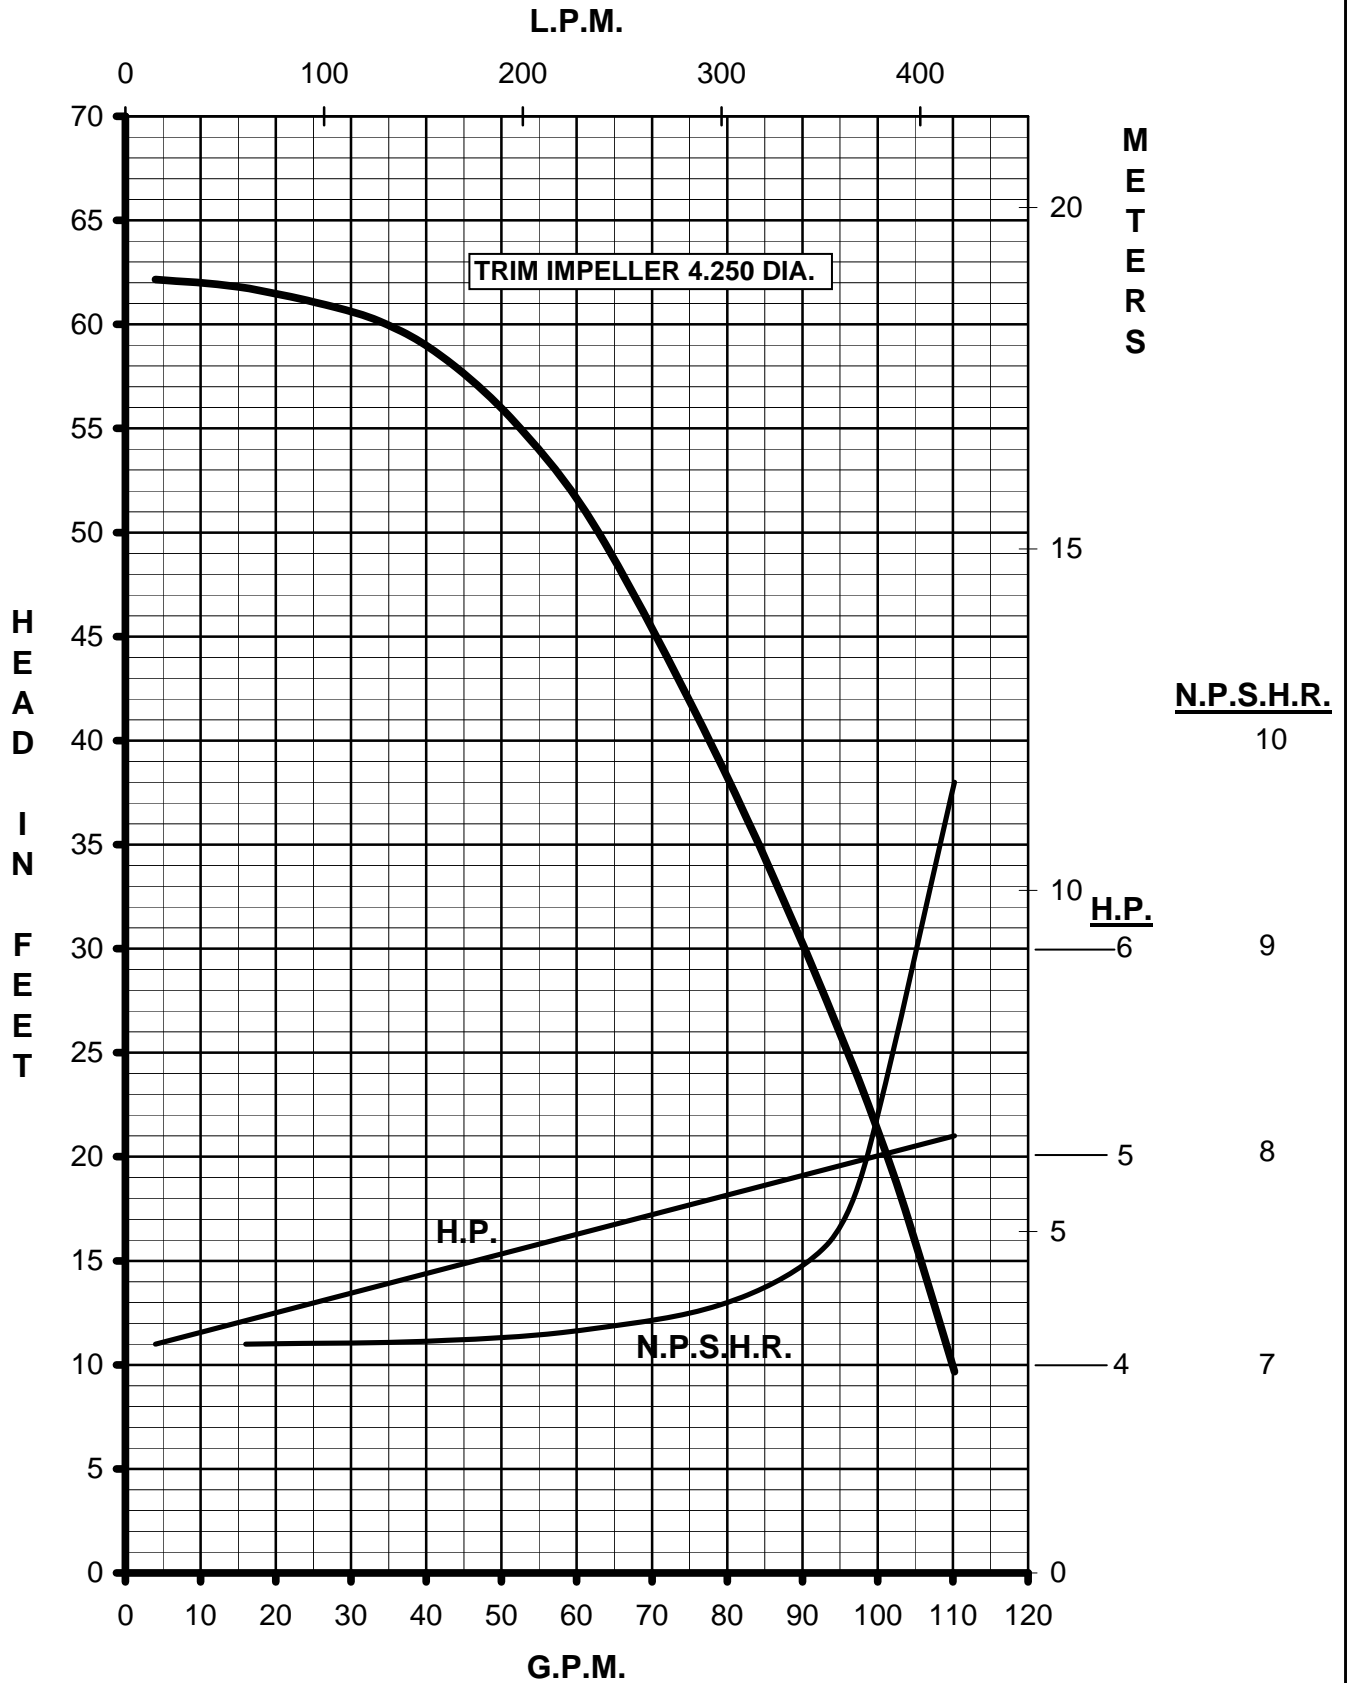

MARCH PUMPS

TE-8S-MD
3PH 60HZ

MARCH
PUMPS

TE-8S-MD
FULL SIZE IMPELLER 5.187 DIA.
3PH 60HZ

MARCH PUMPS

TE-8S-MD
TRIM IMPELLER 4.875 DIA.
3PH 60HZ

MARCH PUMPS

TE-8S-MD
TRIM IMPELLER 4.687 DIA.
3PH 60HZ

MARCH PUMPS

TE-8S-MD
TRIM IMPELLER 4.500 DIA.
3PH 60HZ

MARCH
PUMPS

TE-8S-MD
TRIM IMPELLER 4.250 DIA.
3PH 60HZ

MARCH PUMPS

TE-8S-MD
TRIM IMPELLER 4.000 DIA.
3PH 60HZ

MARCH PUMPS

TE-8S-MD
TRIM IMPELLER 3.750 DIA.
3PH 60HZ