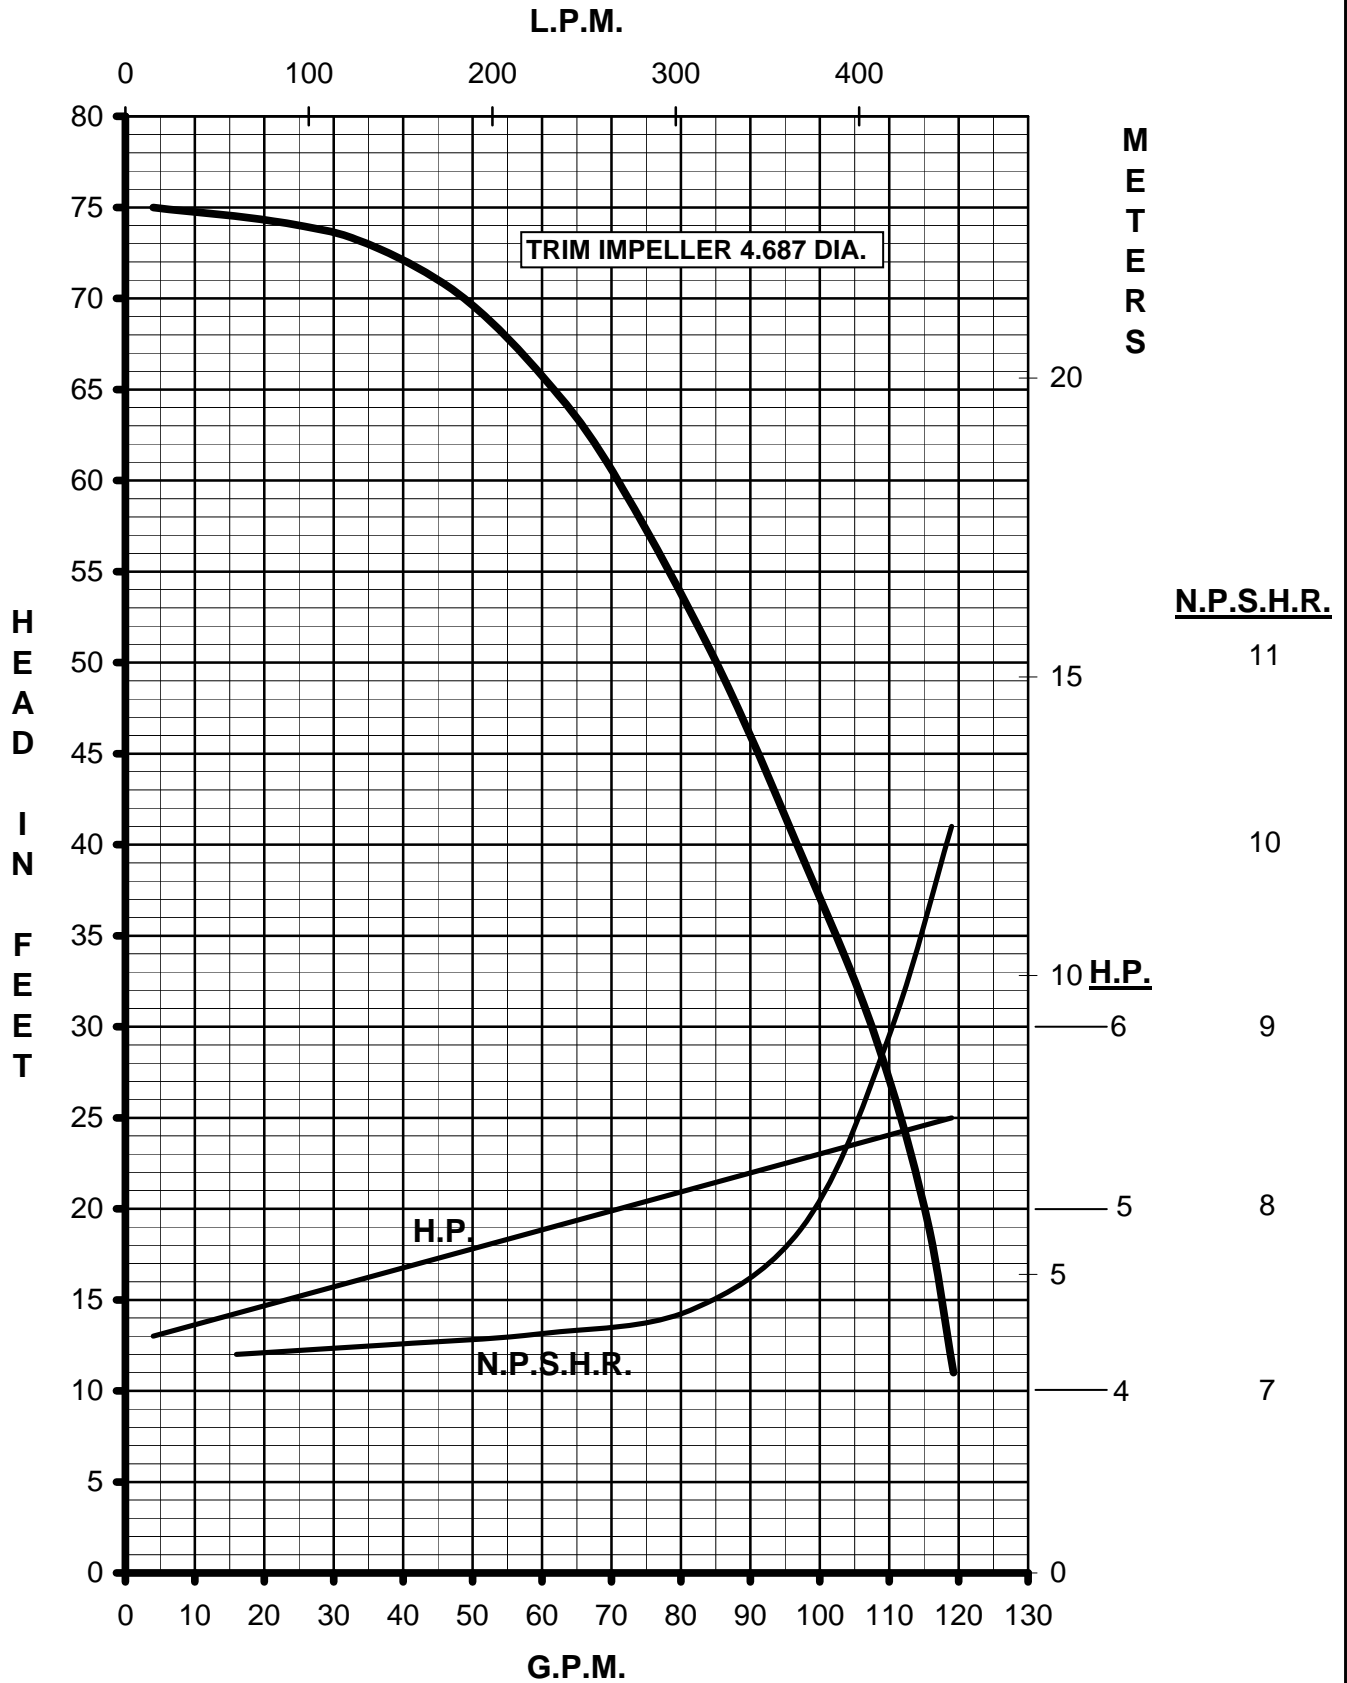

MARCH PUMPS

TE-8S-MD
3PH 60HZ

MARCH
PUMPS

TE-8S-MD
FULL SIZE IMPELLER 5.187 DIA.
3PH 60HZ

MARCH PUMPS

TE-8S-MD
TRIM IMPELLER 4.875 DIA.
3PH 60HZ

MARCH PUMPS

TE-8S-MD
TRIM IMPELLER 4.687 DIA.
3PH 60HZ

MARCH PUMPS

TE-8S-MD
TRIM IMPELLER 4.500 DIA.
3PH 60HZ

MARCH
PUMPS

TE-8S-MD
TRIM IMPELLER 4.250 DIA.
3PH 60HZ

MARCH PUMPS

TE-8S-MD
TRIM IMPELLER 4.000 DIA.
3PH 60HZ

MARCH PUMPS

TE-8S-MD
TRIM IMPELLER 3.750 DIA.
3PH 60HZ

MARCH PUMPS

TE-8S-MD
TRIM IMPELLER 3.375 DIA.
3PH 60HZ