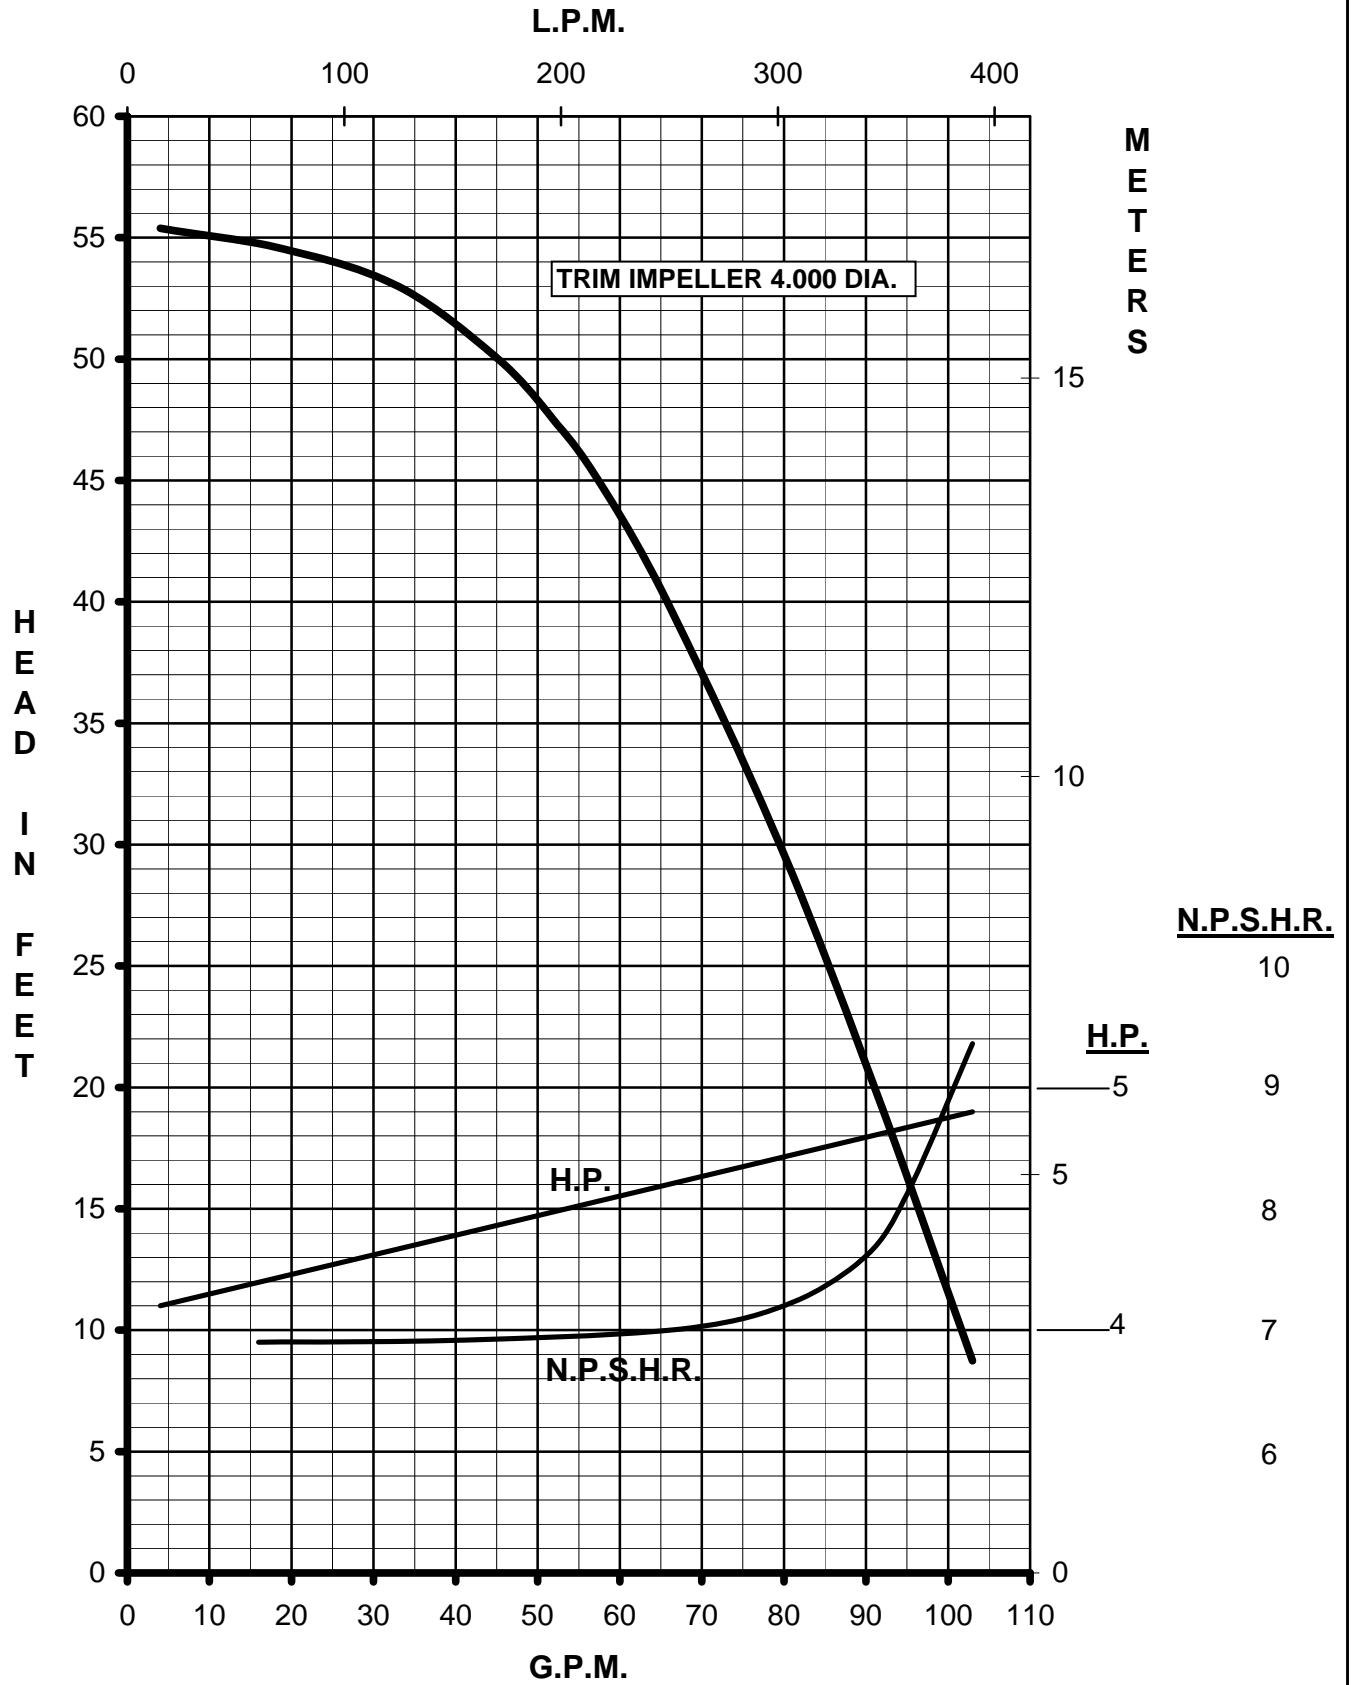

MARCH PUMPS

TE-8S-MD
3PH 60HZ

MARCH
PUMPS

TE-8S-MD
FULL SIZE IMPELLER 5.187 DIA.
3PH 60HZ

MARCH PUMPS

TE-8S-MD
TRIM IMPELLER 4.875 DIA.
3PH 60HZ

MARCH PUMPS

TE-8S-MD
TRIM IMPELLER 4.687 DIA.
3PH 60HZ

MARCH PUMPS

TE-8S-MD
TRIM IMPELLER 4.500 DIA.
3PH 60HZ

MARCH
PUMPS

TE-8S-MD
TRIM IMPELLER 4.250 DIA.
3PH 60HZ

MARCH PUMPS

TE-8S-MD
TRIM IMPELLER 4.000 DIA.
3PH 60HZ

MARCH PUMPS

TE-8S-MD
TRIM IMPELLER 3.750 DIA.
3PH 60HZ

MARCH PUMPS

TE-8S-MD
TRIM IMPELLER 3.375 DIA.
3PH 60HZ