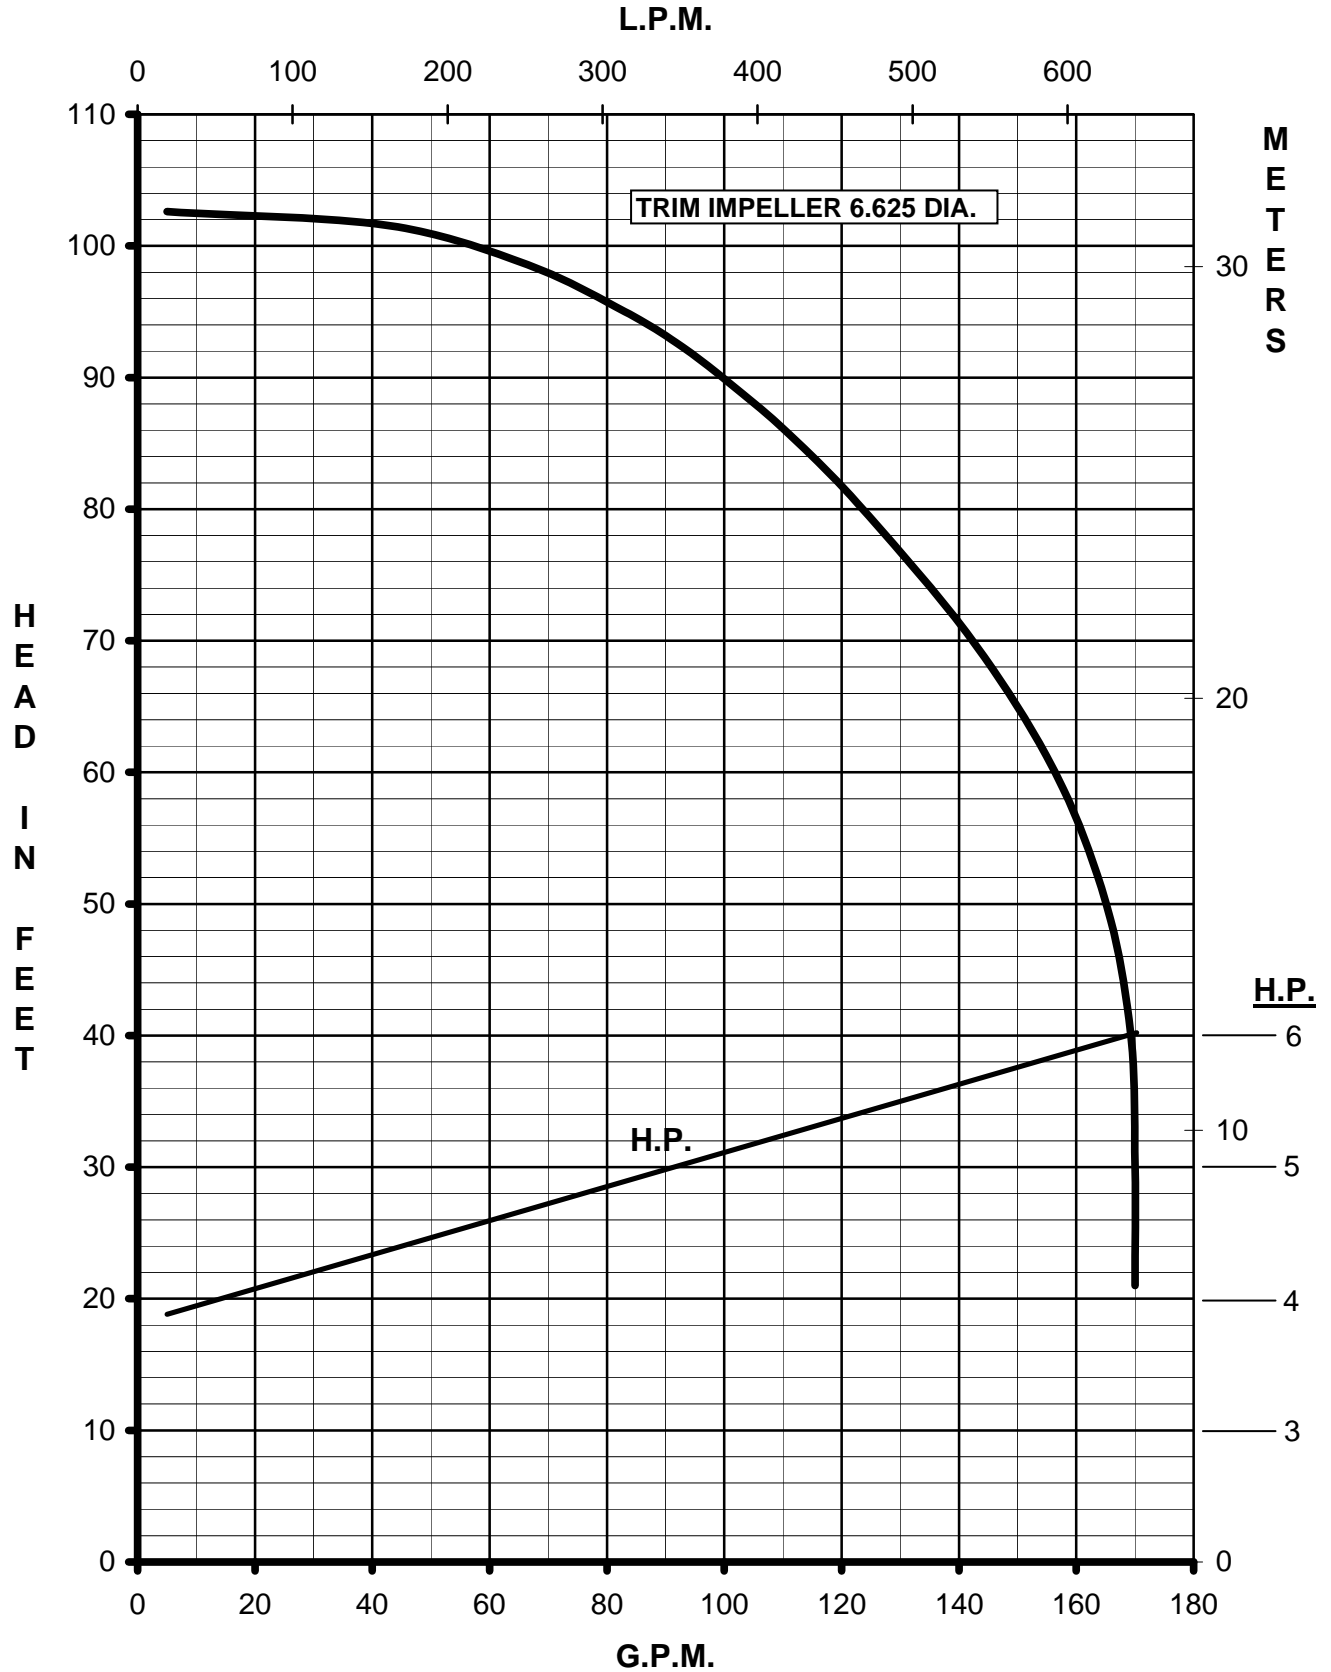

MARCH PUMPS

TE-10K-MD 3PH 50HZ

MARCH PUMPS

TE-10K-MD
FULL SIZE IMPELLER 7.250 DIA.
1PH, 3PH 50HZ

MARCH PUMPS

TE-10K-MD
TRIM IMPELLER 6.625 DIA.
1PH, 3PH 50HZ

MARCH PUMPS

TE-10K-MD
TRIM IMPELLER 6.250 DIA.
1PH, 3PH 50HZ

MARCH PUMPS

TE-10K-MD
TRIM IMPELLER 5.750 DIA.
1PH, 3PH 50HZ

MARCH PUMPS

TE-10K-MD
TRIM IMPELLER 5.250 DIA.
1PH, 3PH 50HZ