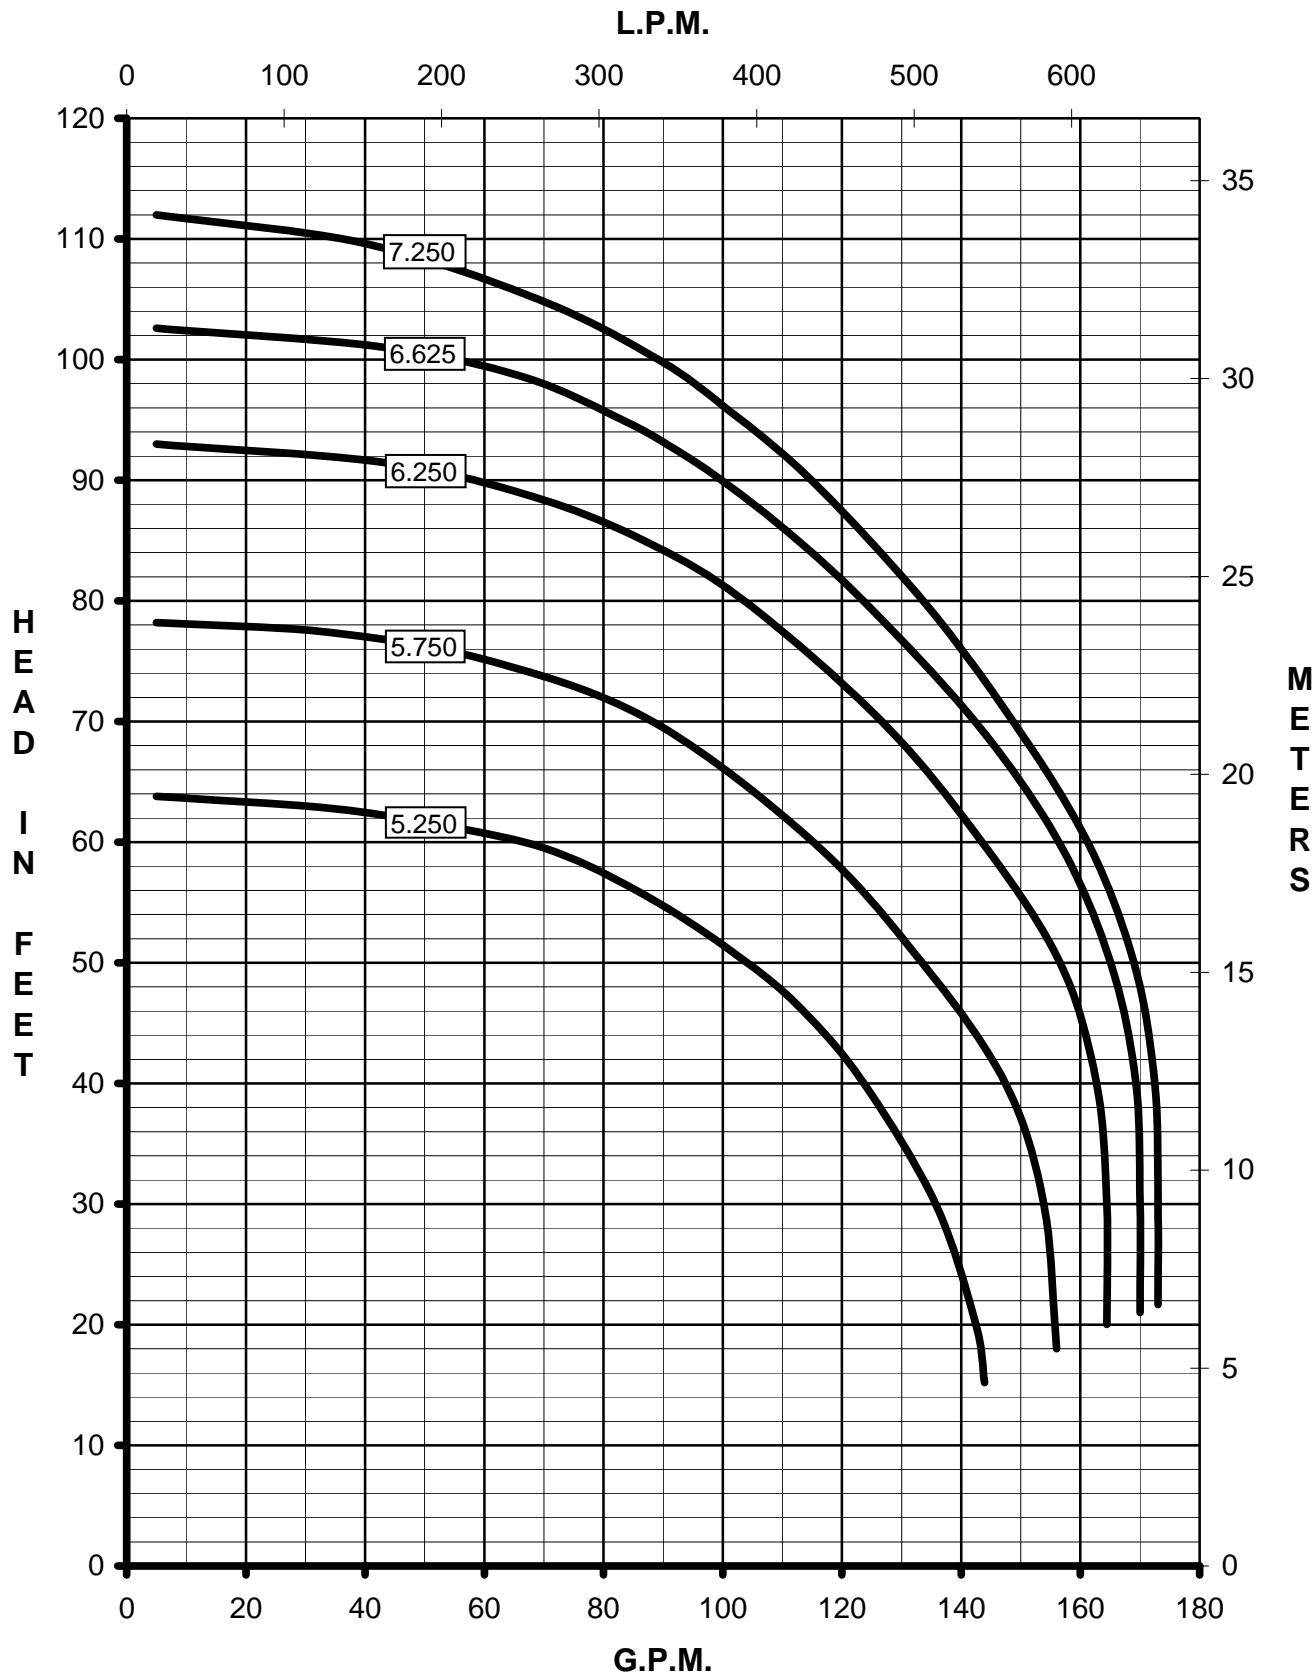

MARCH PUMPS

TE-10K-MD 3PH 50HZ

MARCH PUMPS

TE-10K-MD
FULL SIZE IMPELLER 7.250 DIA.
1PH, 3PH 50HZ

MARCH PUMPS

TE-10K-MD
TRIM IMPELLER 6.625 DIA.
1PH, 3PH 50HZ

MARCH PUMPS

TE-10K-MD
TRIM IMPELLER 6.250 DIA.
1PH, 3PH 50HZ

MARCH PUMPS

TE-10K-MD
TRIM IMPELLER 5.750 DIA.
1PH, 3PH 50HZ

MARCH PUMPS

TE-10K-MD
TRIM IMPELLER 5.250 DIA.
1PH, 3PH 50HZ