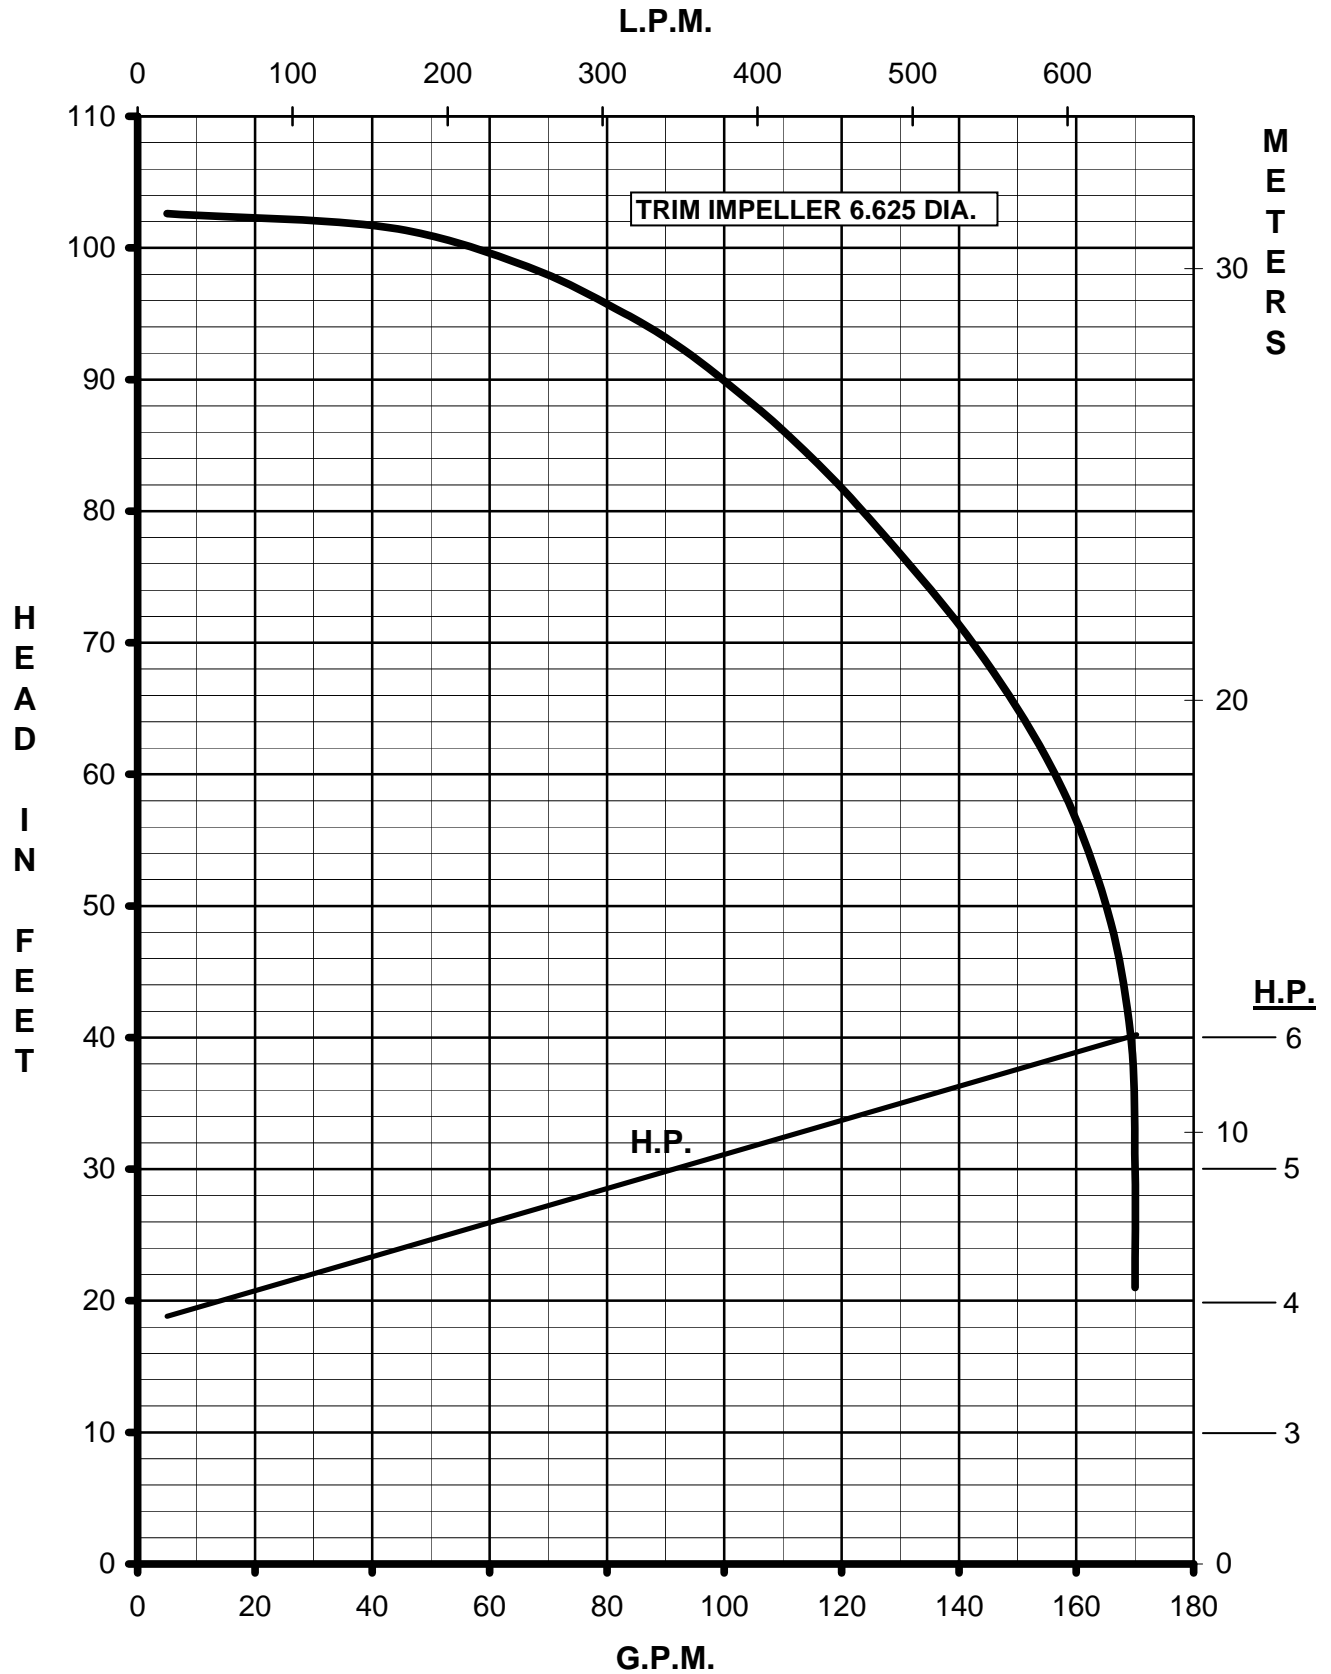

MARCH PUMPS

TE-10K-MD 3PH 50HZ

MARCH PUMPS

TE-10K-MD
FULL SIZE IMPELLER 7.250 DIA.
1PH, 3PH 50HZ

MARCH PUMPS

TE-10K-MD
TRIM IMPELLER 6.625 DIA.
1PH, 3PH 50HZ

MARCH PUMPS

TE-10K-MD
TRIM IMPELLER 6.250 DIA.
1PH, 3PH 50HZ

MARCH PUMPS

TE-10K-MD
TRIM IMPELLER 5.750 DIA.
1PH, 3PH 50HZ

MARCH PUMPS

TE-10K-MD
TRIM IMPELLER 5.250 DIA.
1PH, 3PH 50HZ