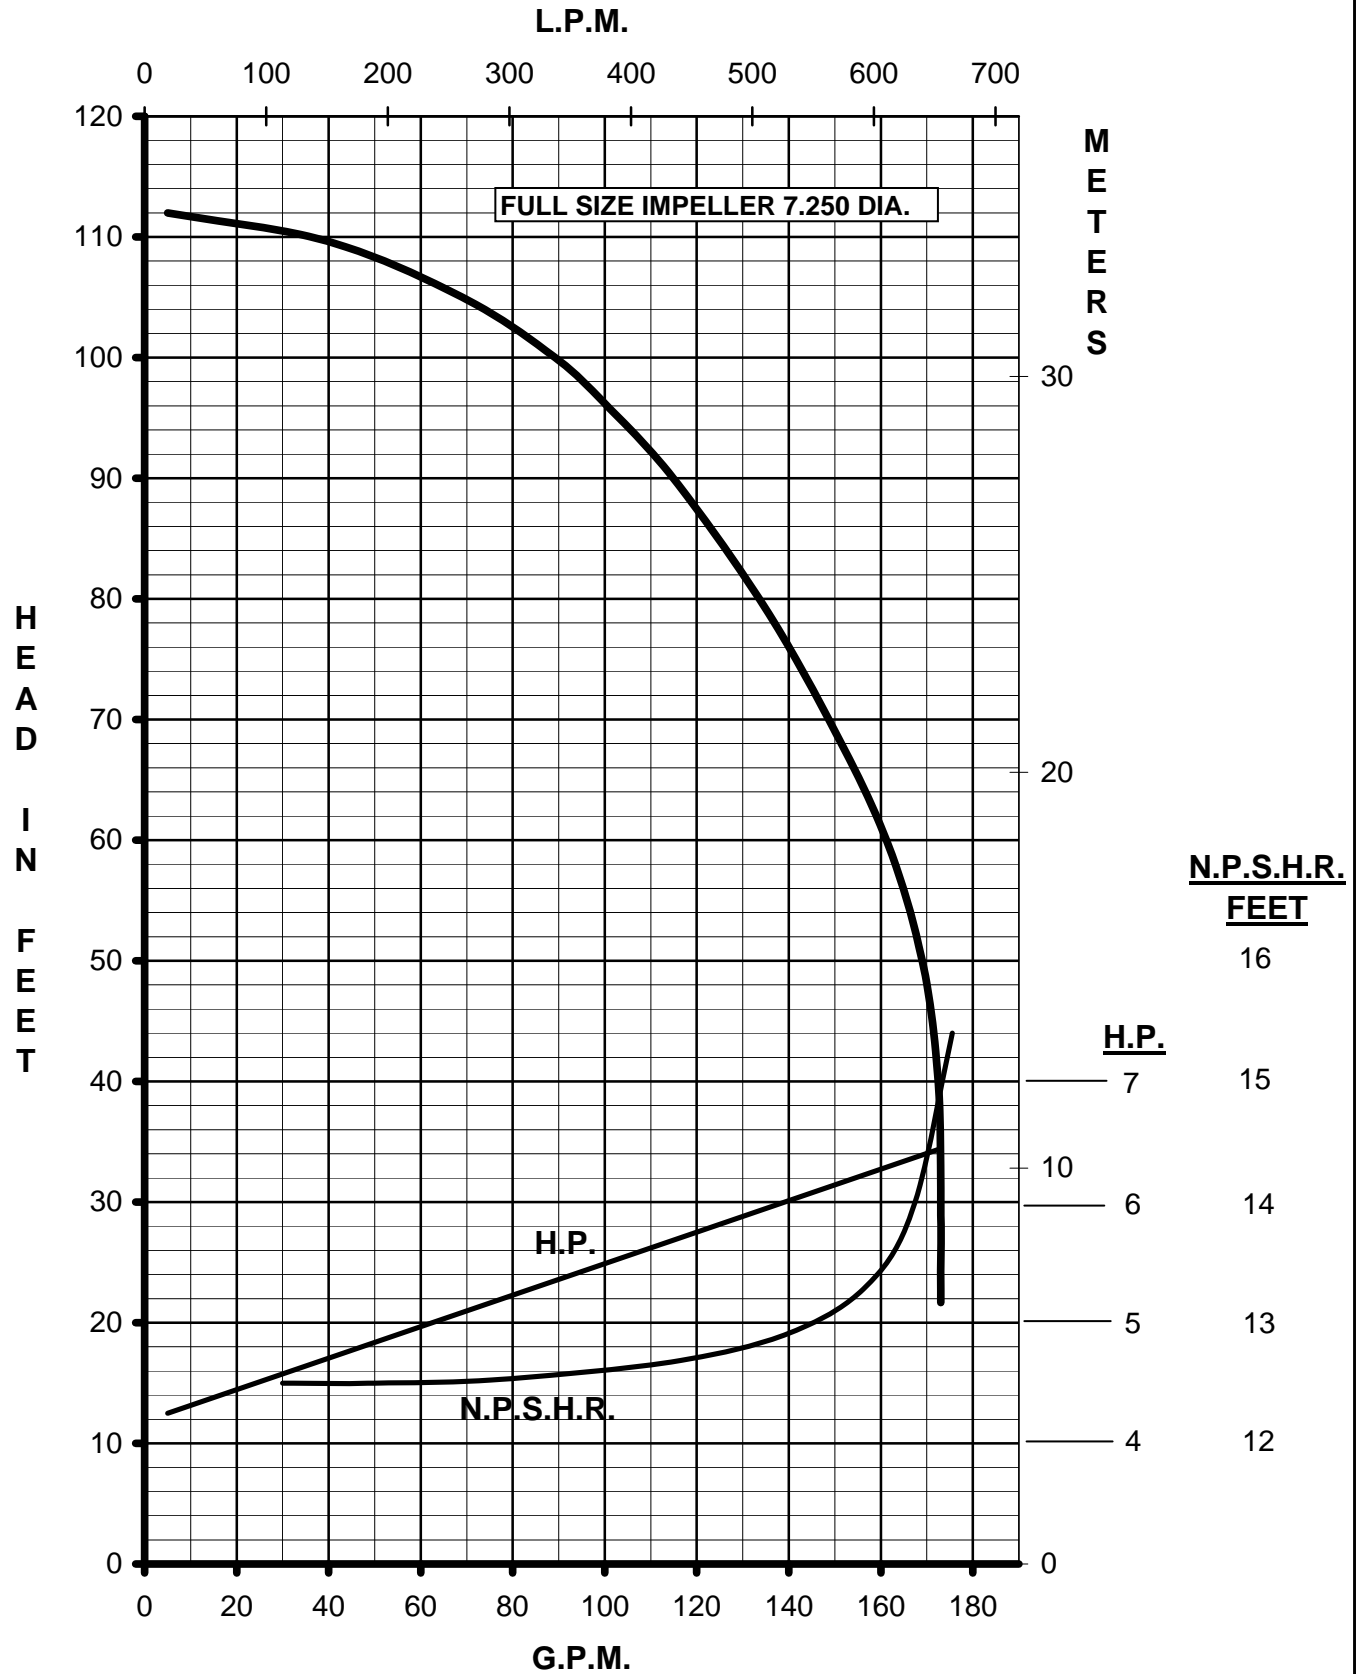

MARCH PUMPS

TE-10K-MD 3PH 50HZ

MARCH PUMPS

TE-10K-MD
FULL SIZE IMPELLER 7.250 DIA.
1PH, 3PH 50HZ

MARCH PUMPS

TE-10K-MD
TRIM IMPELLER 6.625 DIA.
1PH, 3PH 50HZ

MARCH PUMPS

TE-10K-MD
TRIM IMPELLER 6.250 DIA.
1PH, 3PH 50HZ

MARCH PUMPS

TE-10K-MD
TRIM IMPELLER 5.750 DIA.
1PH, 3PH 50HZ

MARCH PUMPS

TE-10K-MD
TRIM IMPELLER 5.250 DIA.
1PH, 3PH 50HZ