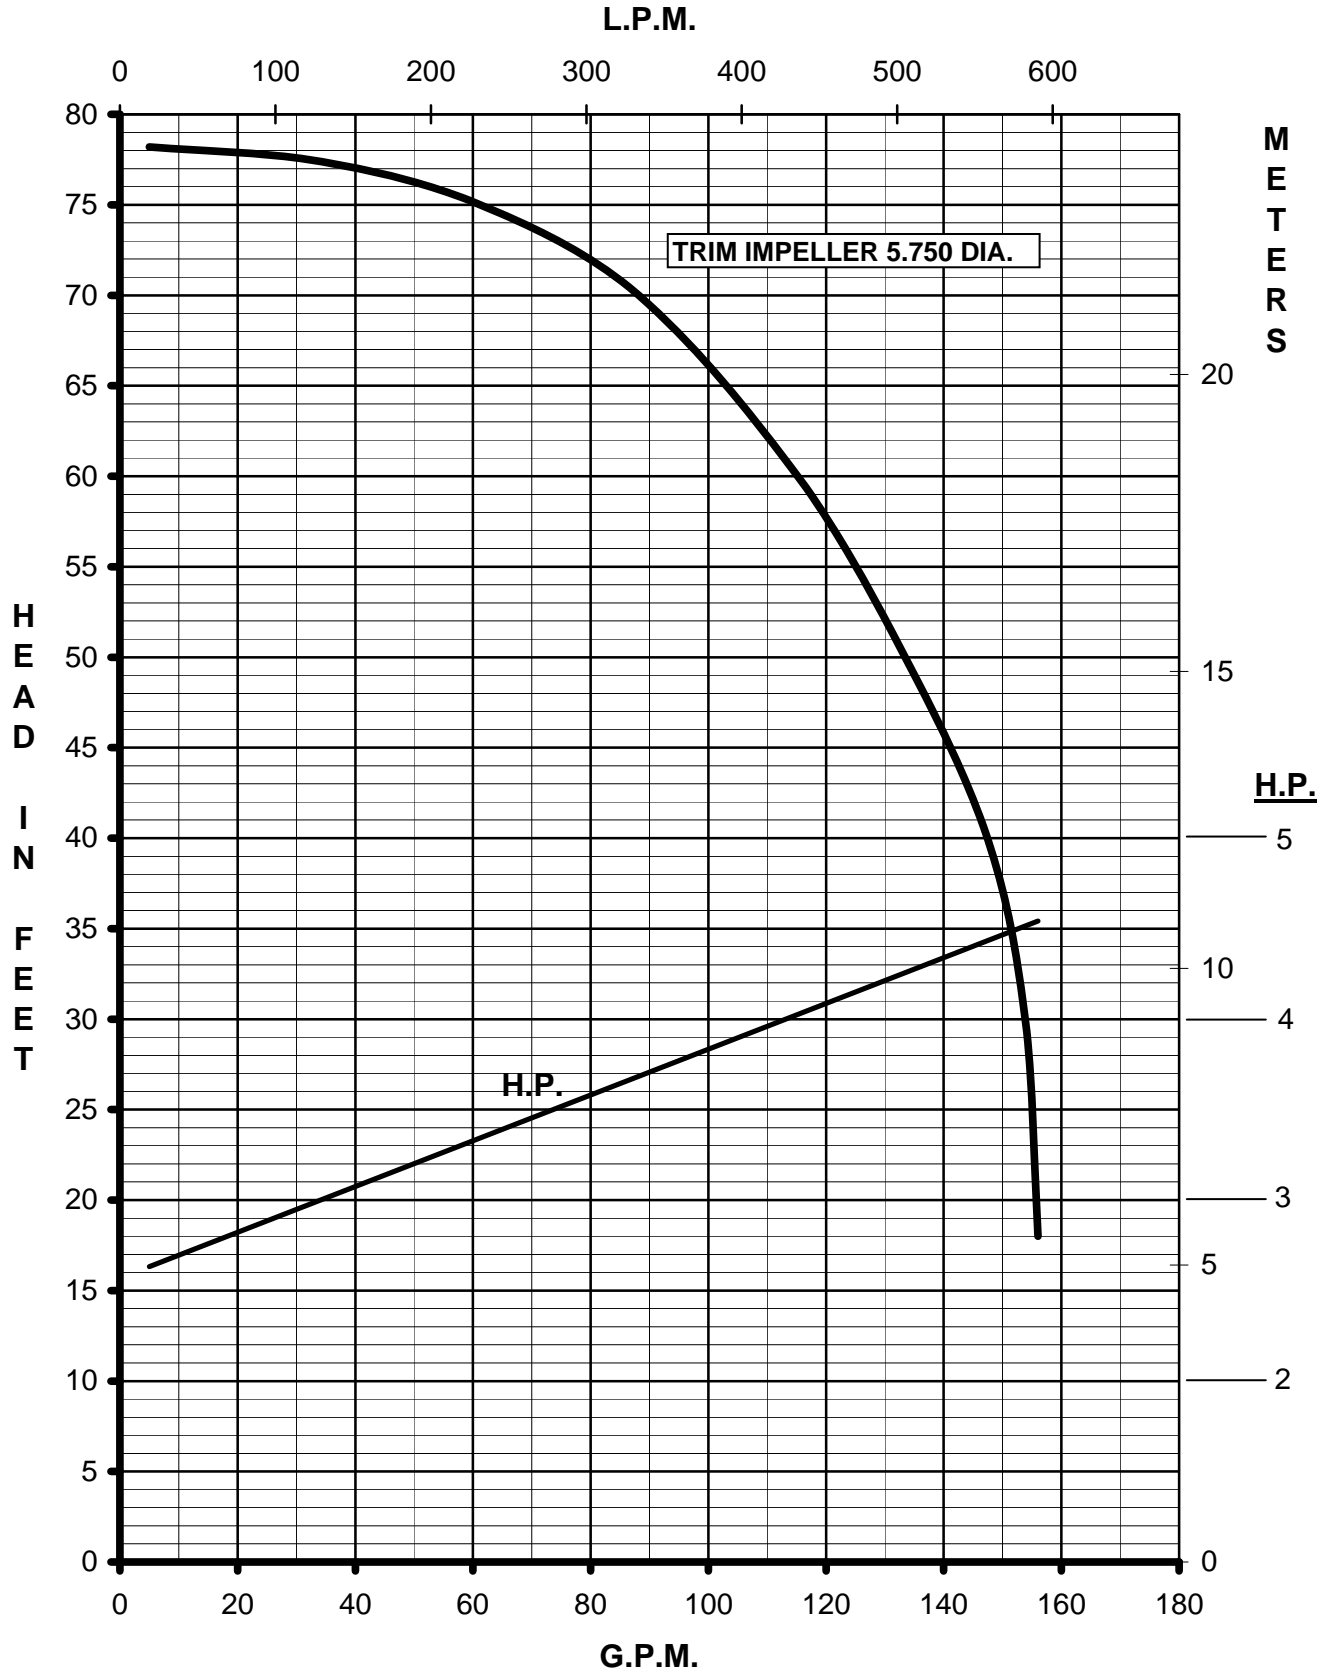

MARCH PUMPS

TE-10K-MD 3PH 50HZ

MARCH PUMPS

TE-10K-MD
FULL SIZE IMPELLER 7.250 DIA.
1PH, 3PH 50HZ

MARCH PUMPS

TE-10K-MD
TRIM IMPELLER 6.625 DIA.
1PH, 3PH 50HZ

MARCH PUMPS

TE-10K-MD
TRIM IMPELLER 6.250 DIA.
1PH, 3PH 50HZ

MARCH PUMPS

TE-10K-MD
TRIM IMPELLER 5.750 DIA.
1PH, 3PH 50HZ

MARCH PUMPS

TE-10K-MD
TRIM IMPELLER 5.250 DIA.
1PH, 3PH 50HZ