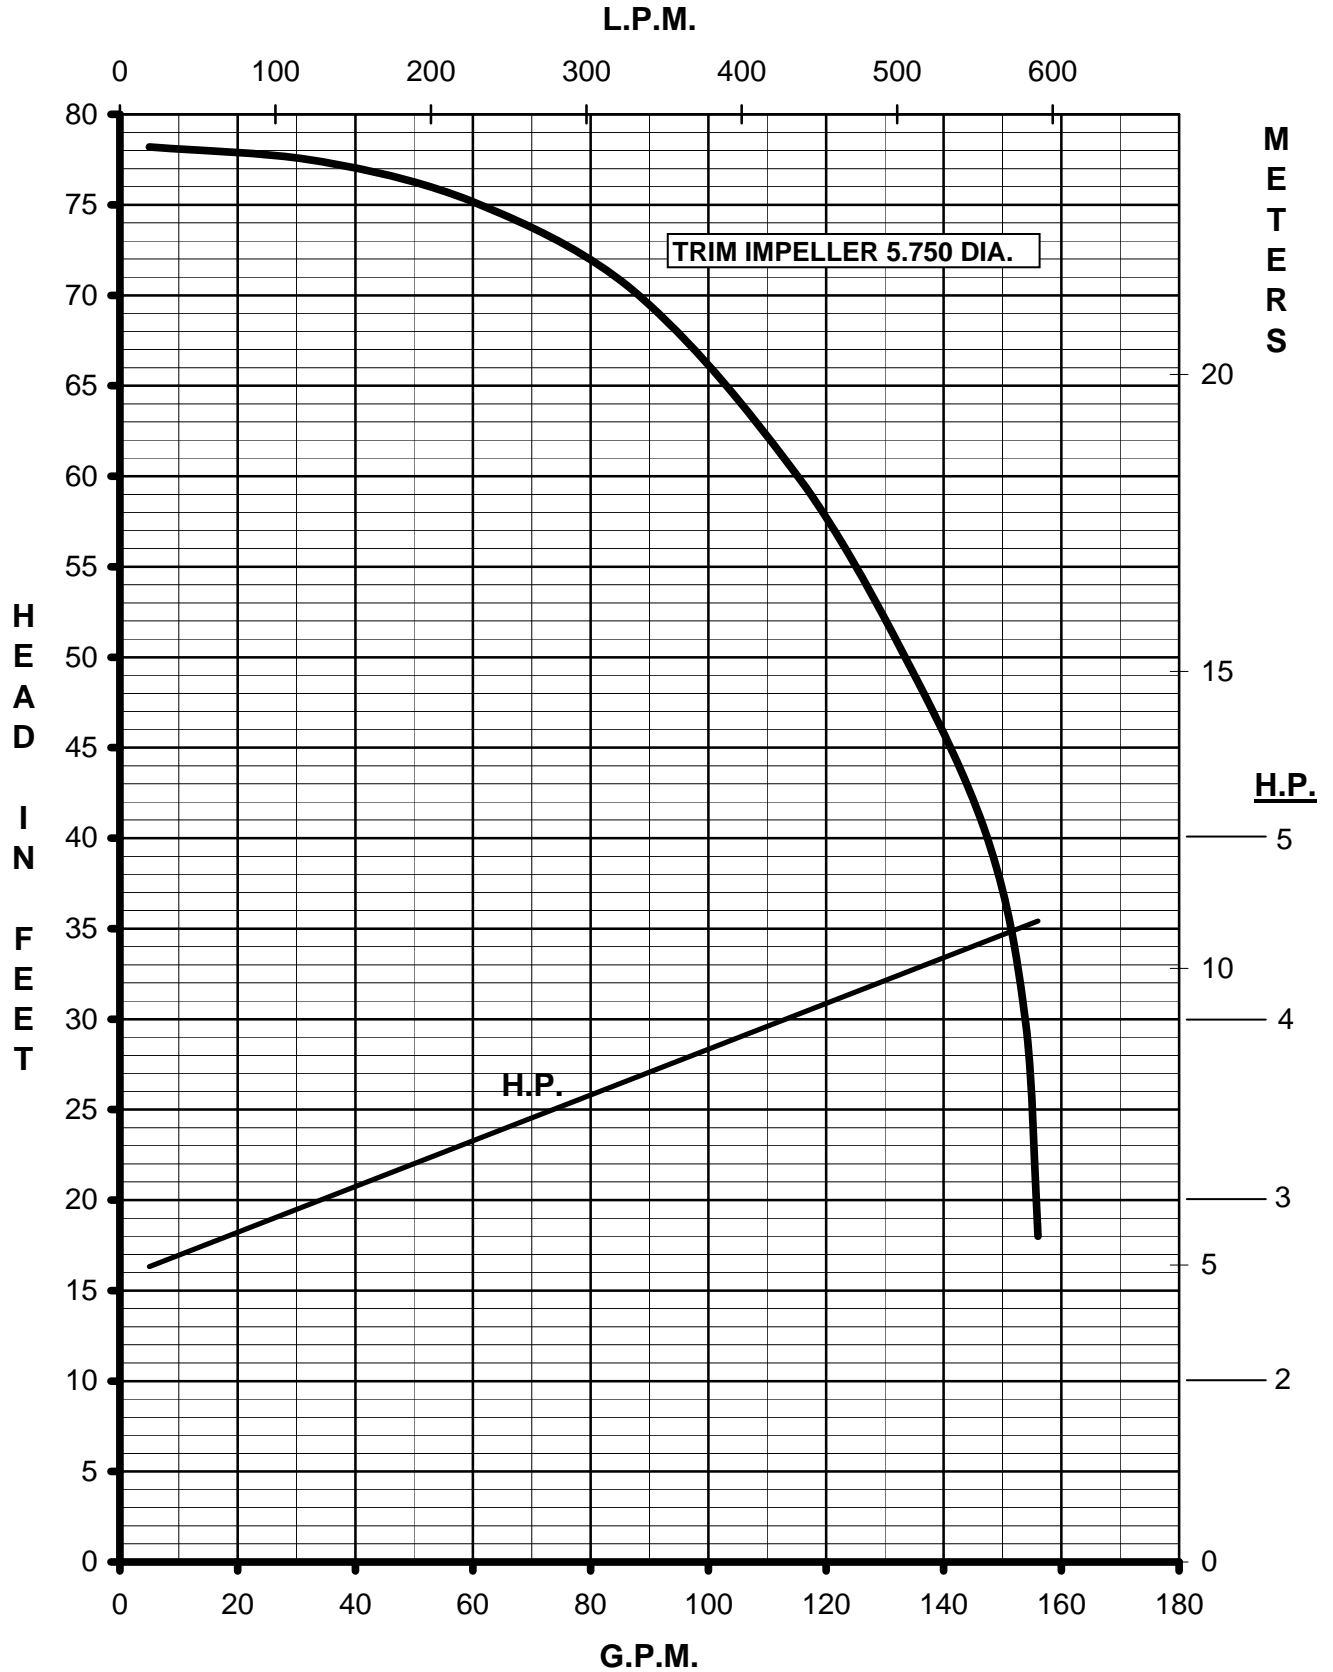

MARCH PUMPS

TE-10K-MD 3PH 50HZ

MARCH PUMPS

TE-10K-MD
FULL SIZE IMPELLER 7.250 DIA.
1PH, 3PH 50HZ

MARCH PUMPS

TE-10K-MD
TRIM IMPELLER 6.625 DIA.
1PH, 3PH 50HZ

MARCH PUMPS

TE-10K-MD
TRIM IMPELLER 6.250 DIA.
1PH, 3PH 50HZ

MARCH PUMPS

TE-10K-MD
TRIM IMPELLER 5.750 DIA.
1PH, 3PH 50HZ

MARCH PUMPS

TE-10K-MD
TRIM IMPELLER 5.250 DIA.
1PH, 3PH 50HZ