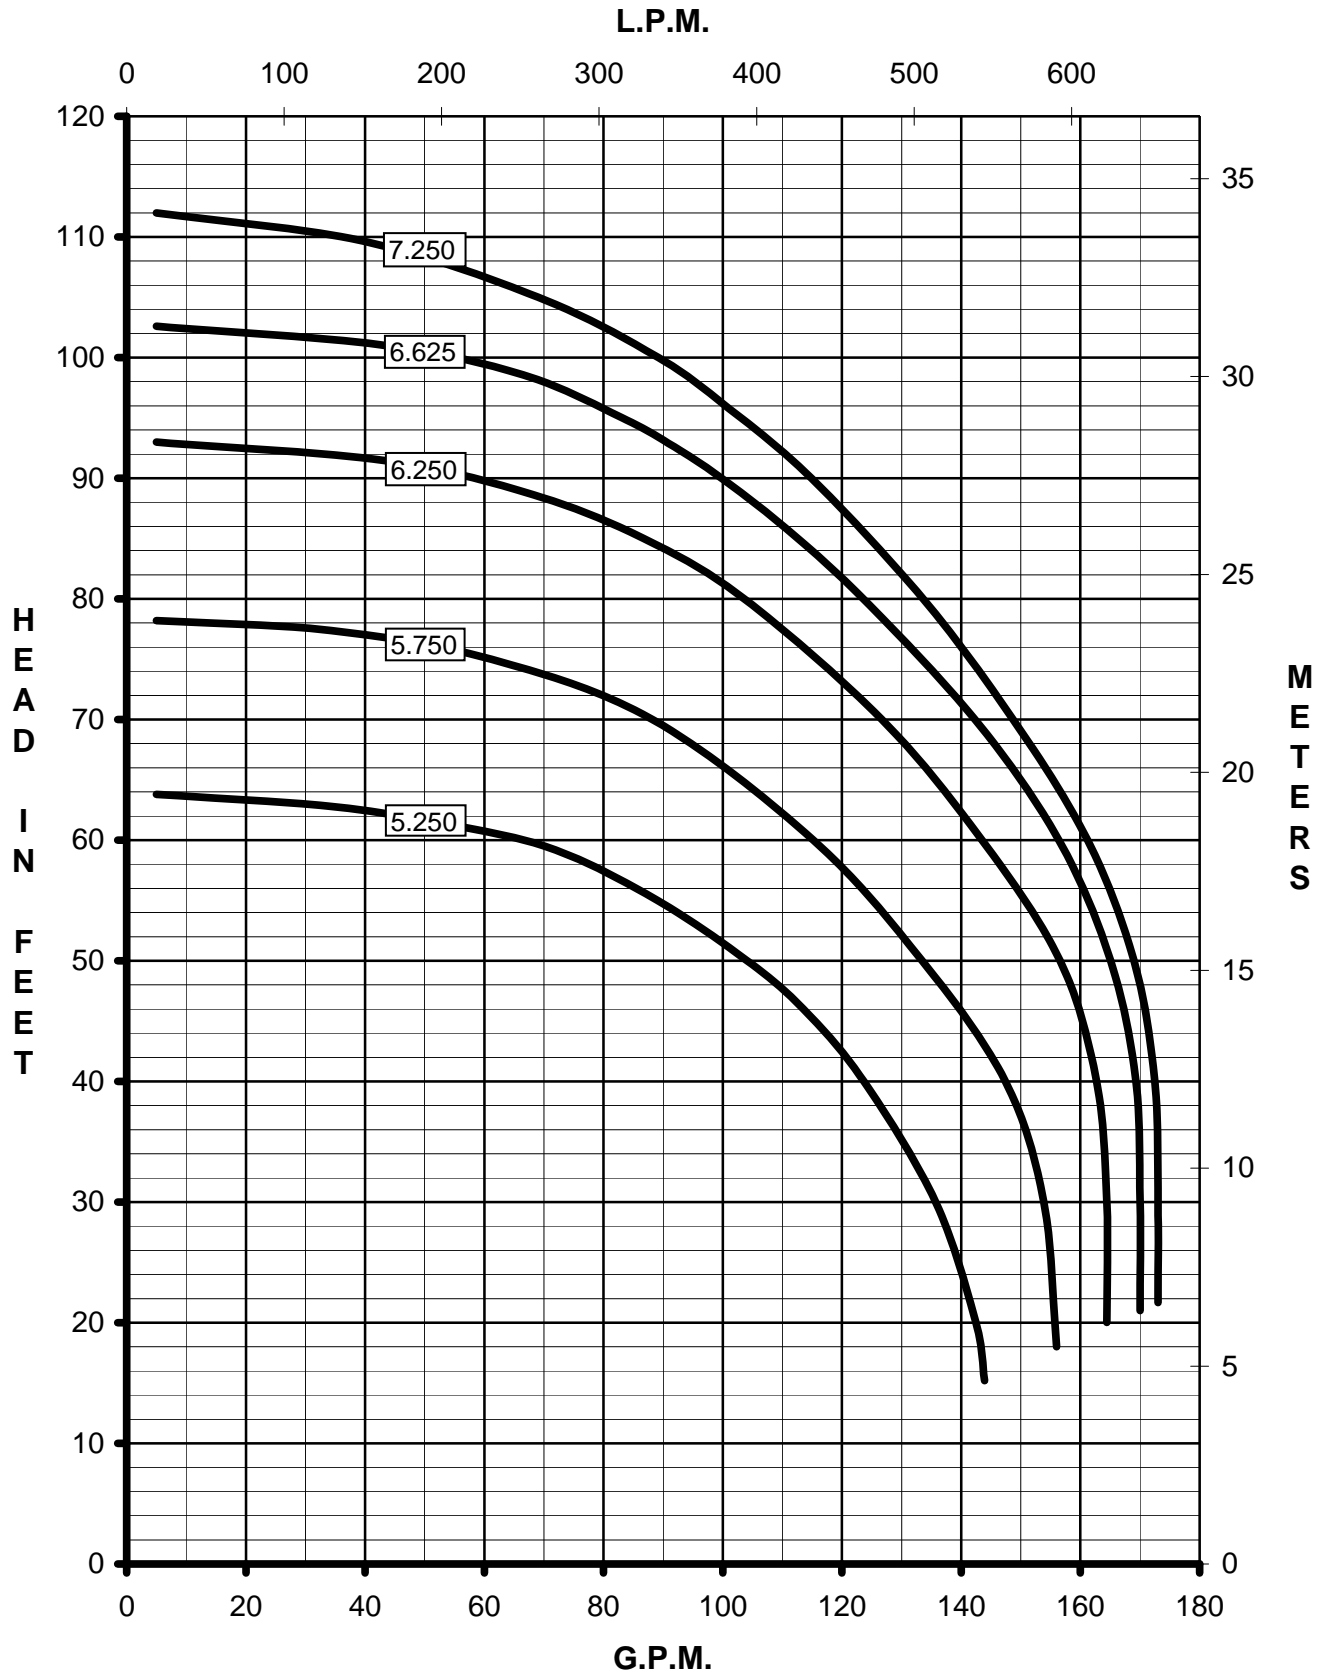

MARCH PUMPS

TE-10K-MD 3PH 50HZ

MARCH PUMPS

TE-10K-MD
FULL SIZE IMPELLER 7.250 DIA.
1PH, 3PH 50HZ

MARCH PUMPS

TE-10K-MD
TRIM IMPELLER 6.625 DIA.
1PH, 3PH 50HZ

MARCH PUMPS

TE-10K-MD
TRIM IMPELLER 6.250 DIA.
1PH, 3PH 50HZ

MARCH PUMPS

TE-10K-MD
TRIM IMPELLER 5.750 DIA.
1PH, 3PH 50HZ

MARCH PUMPS

TE-10K-MD
TRIM IMPELLER 5.250 DIA.
1PH, 3PH 50HZ