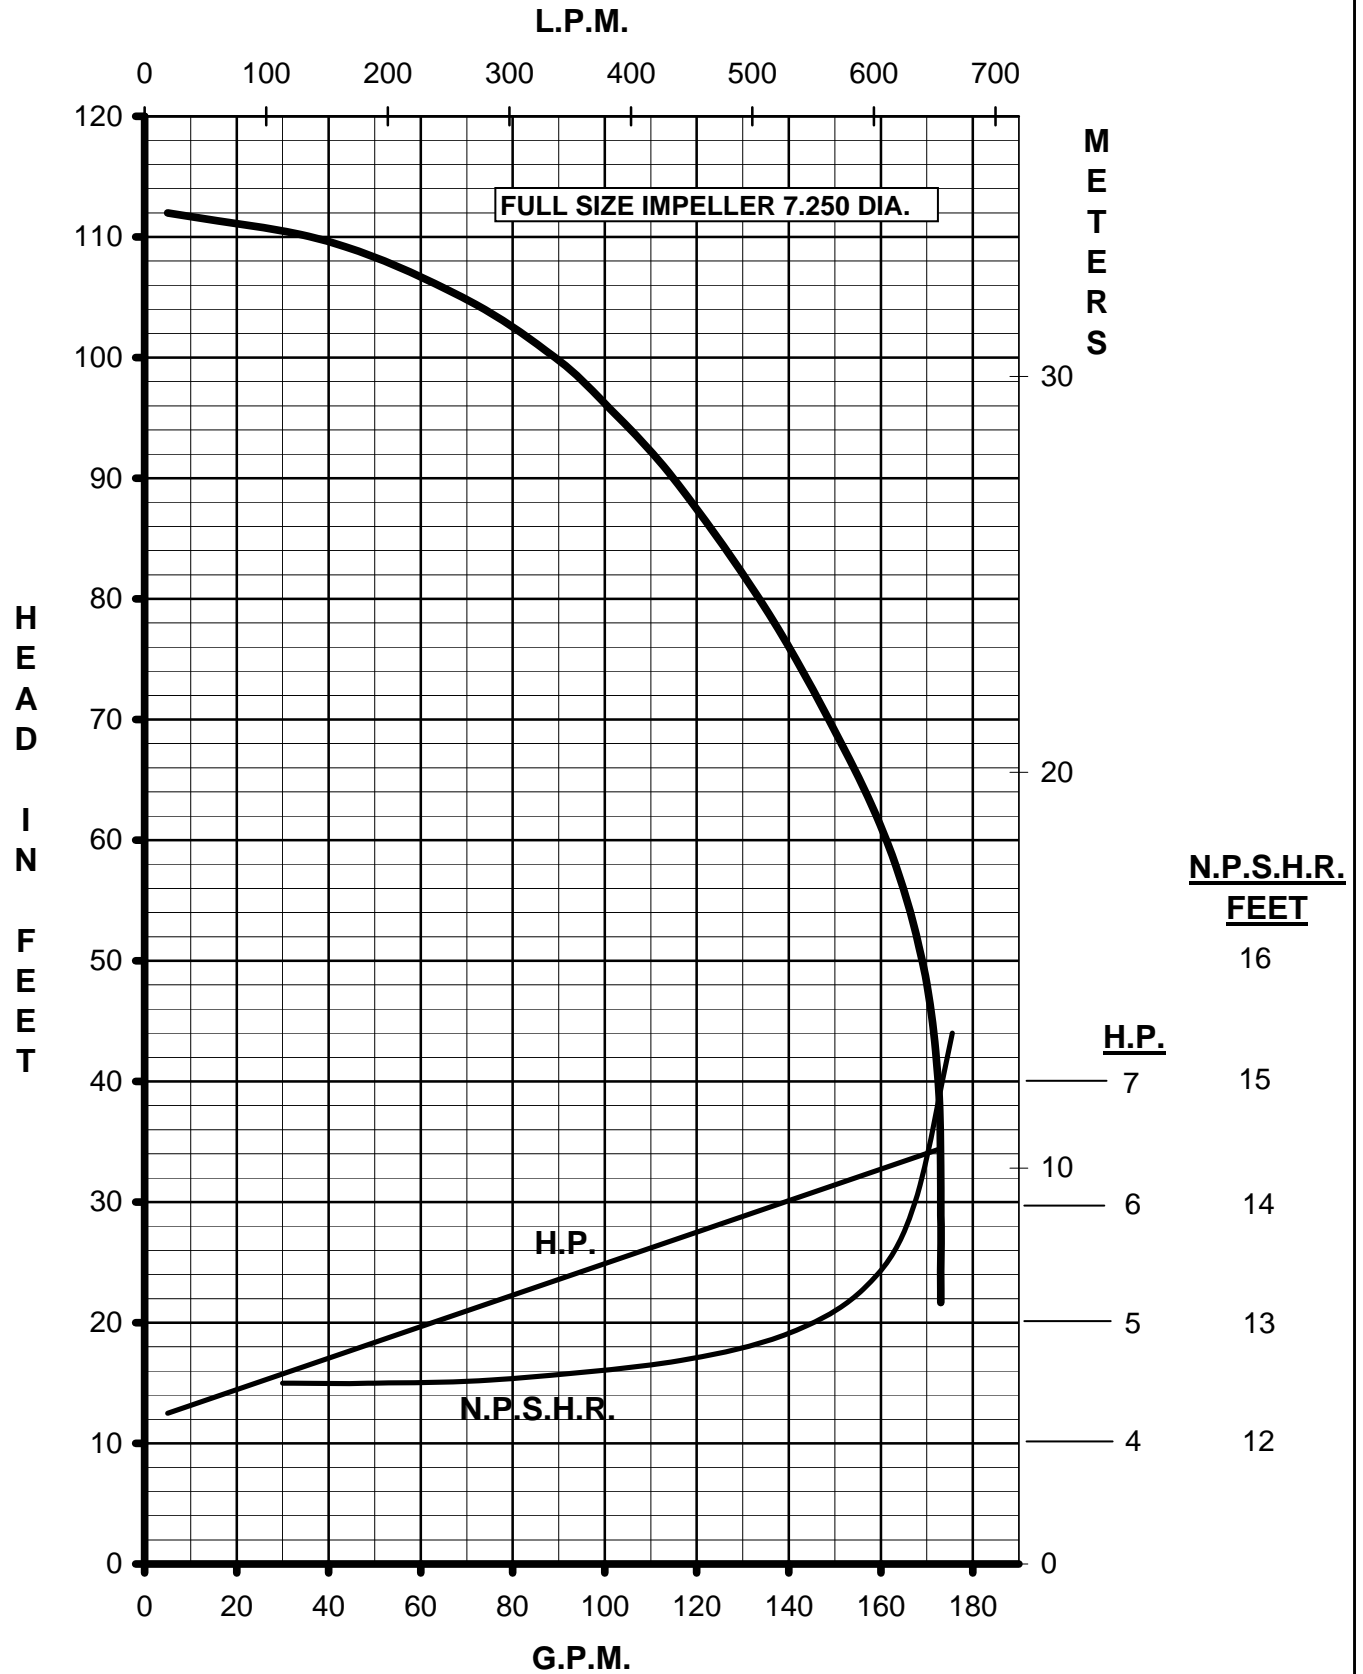

MARCH PUMPS

TE-10K-MD 3PH 50HZ

MARCH PUMPS

TE-10K-MD
FULL SIZE IMPELLER 7.250 DIA.
1PH, 3PH 50HZ

MARCH PUMPS

TE-10K-MD
TRIM IMPELLER 6.625 DIA.
1PH, 3PH 50HZ

MARCH PUMPS

TE-10K-MD
TRIM IMPELLER 6.250 DIA.
1PH, 3PH 50HZ

MARCH PUMPS

TE-10K-MD
TRIM IMPELLER 5.750 DIA.
1PH, 3PH 50HZ

MARCH PUMPS

TE-10K-MD
TRIM IMPELLER 5.250 DIA.
1PH, 3PH 50HZ