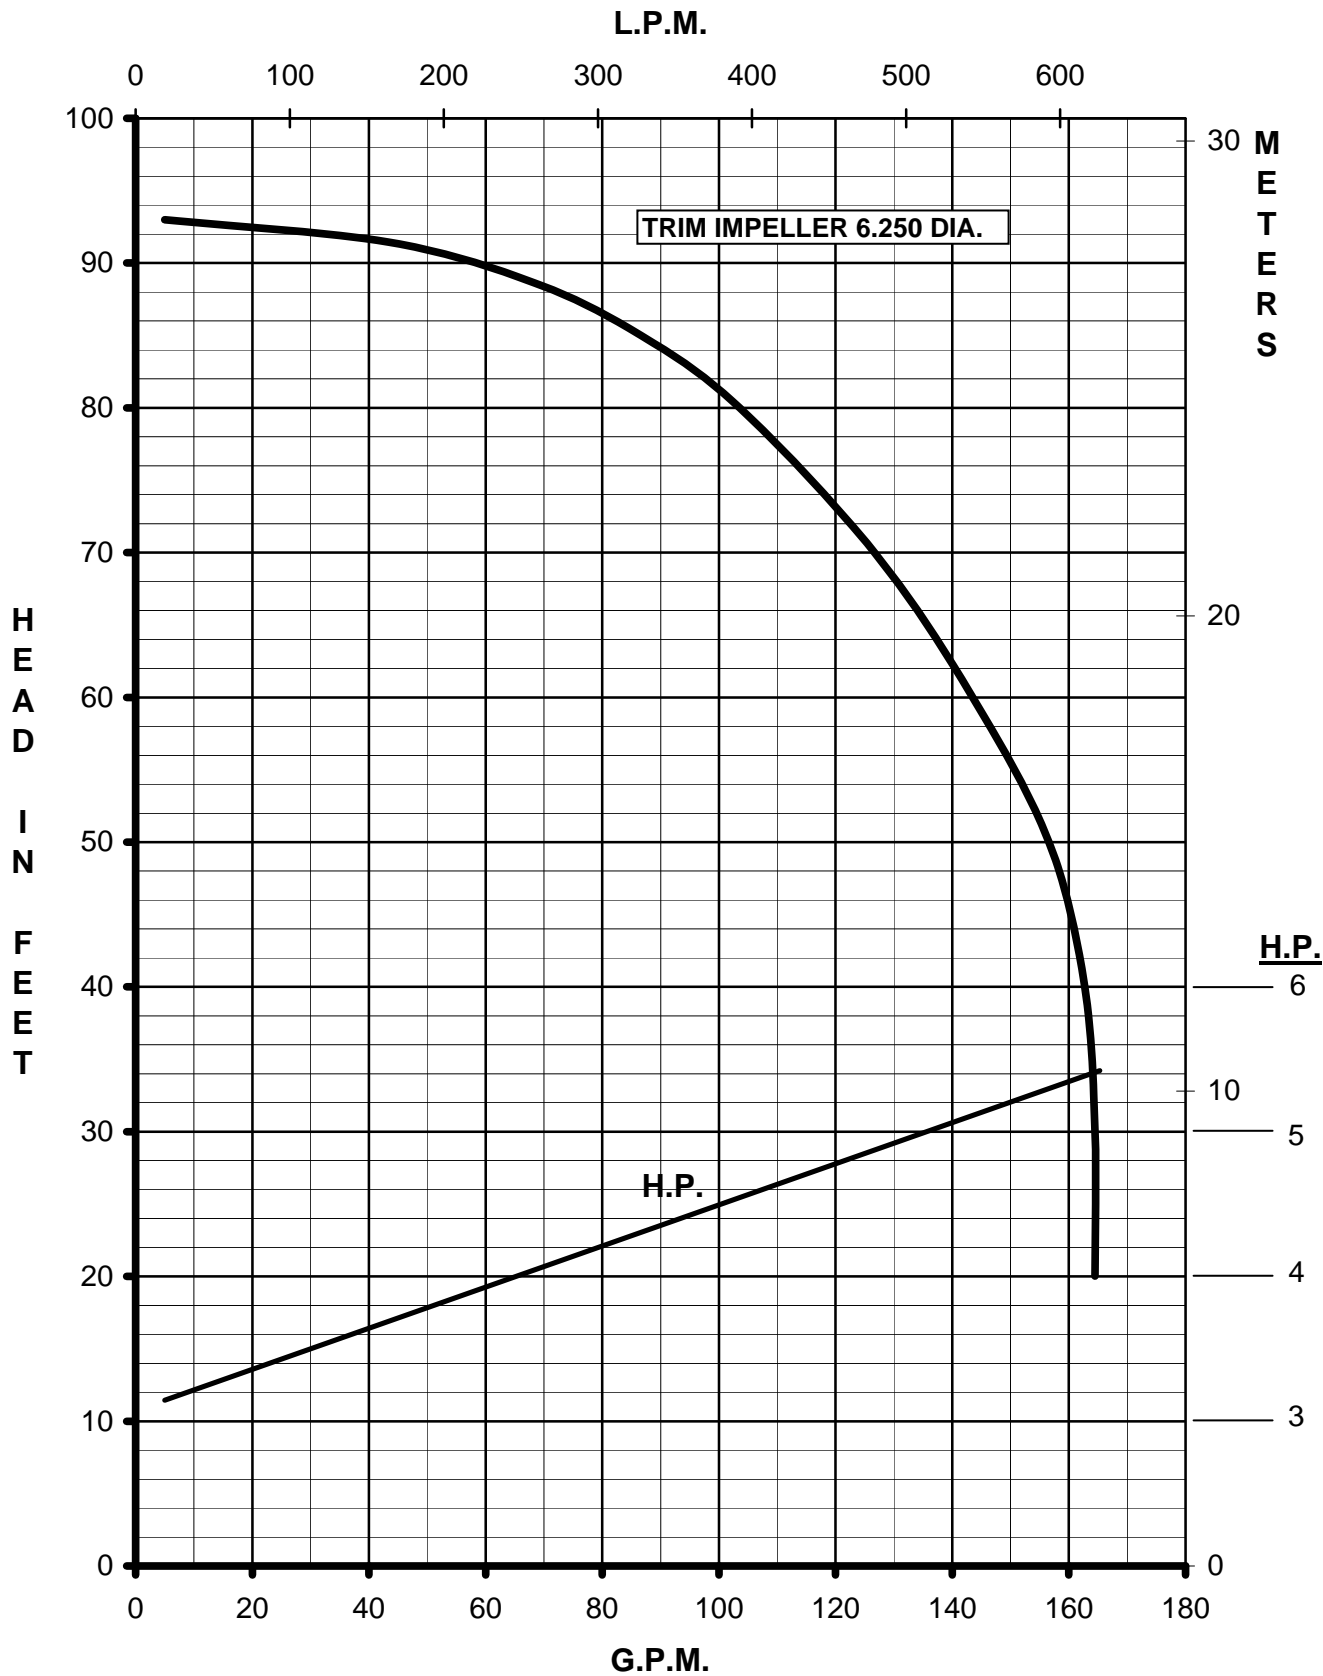

MARCH PUMPS

TE-10K-MD 3PH 50HZ

MARCH PUMPS

TE-10K-MD
FULL SIZE IMPELLER 7.250 DIA.
1PH, 3PH 50HZ

MARCH PUMPS

TE-10K-MD
TRIM IMPELLER 6.625 DIA.
1PH, 3PH 50HZ

MARCH PUMPS

TE-10K-MD
TRIM IMPELLER 6.250 DIA.
1PH, 3PH 50HZ

MARCH PUMPS

TE-10K-MD
TRIM IMPELLER 5.750 DIA.
1PH, 3PH 50HZ

MARCH PUMPS

TE-10K-MD
TRIM IMPELLER 5.250 DIA.
1PH, 3PH 50HZ