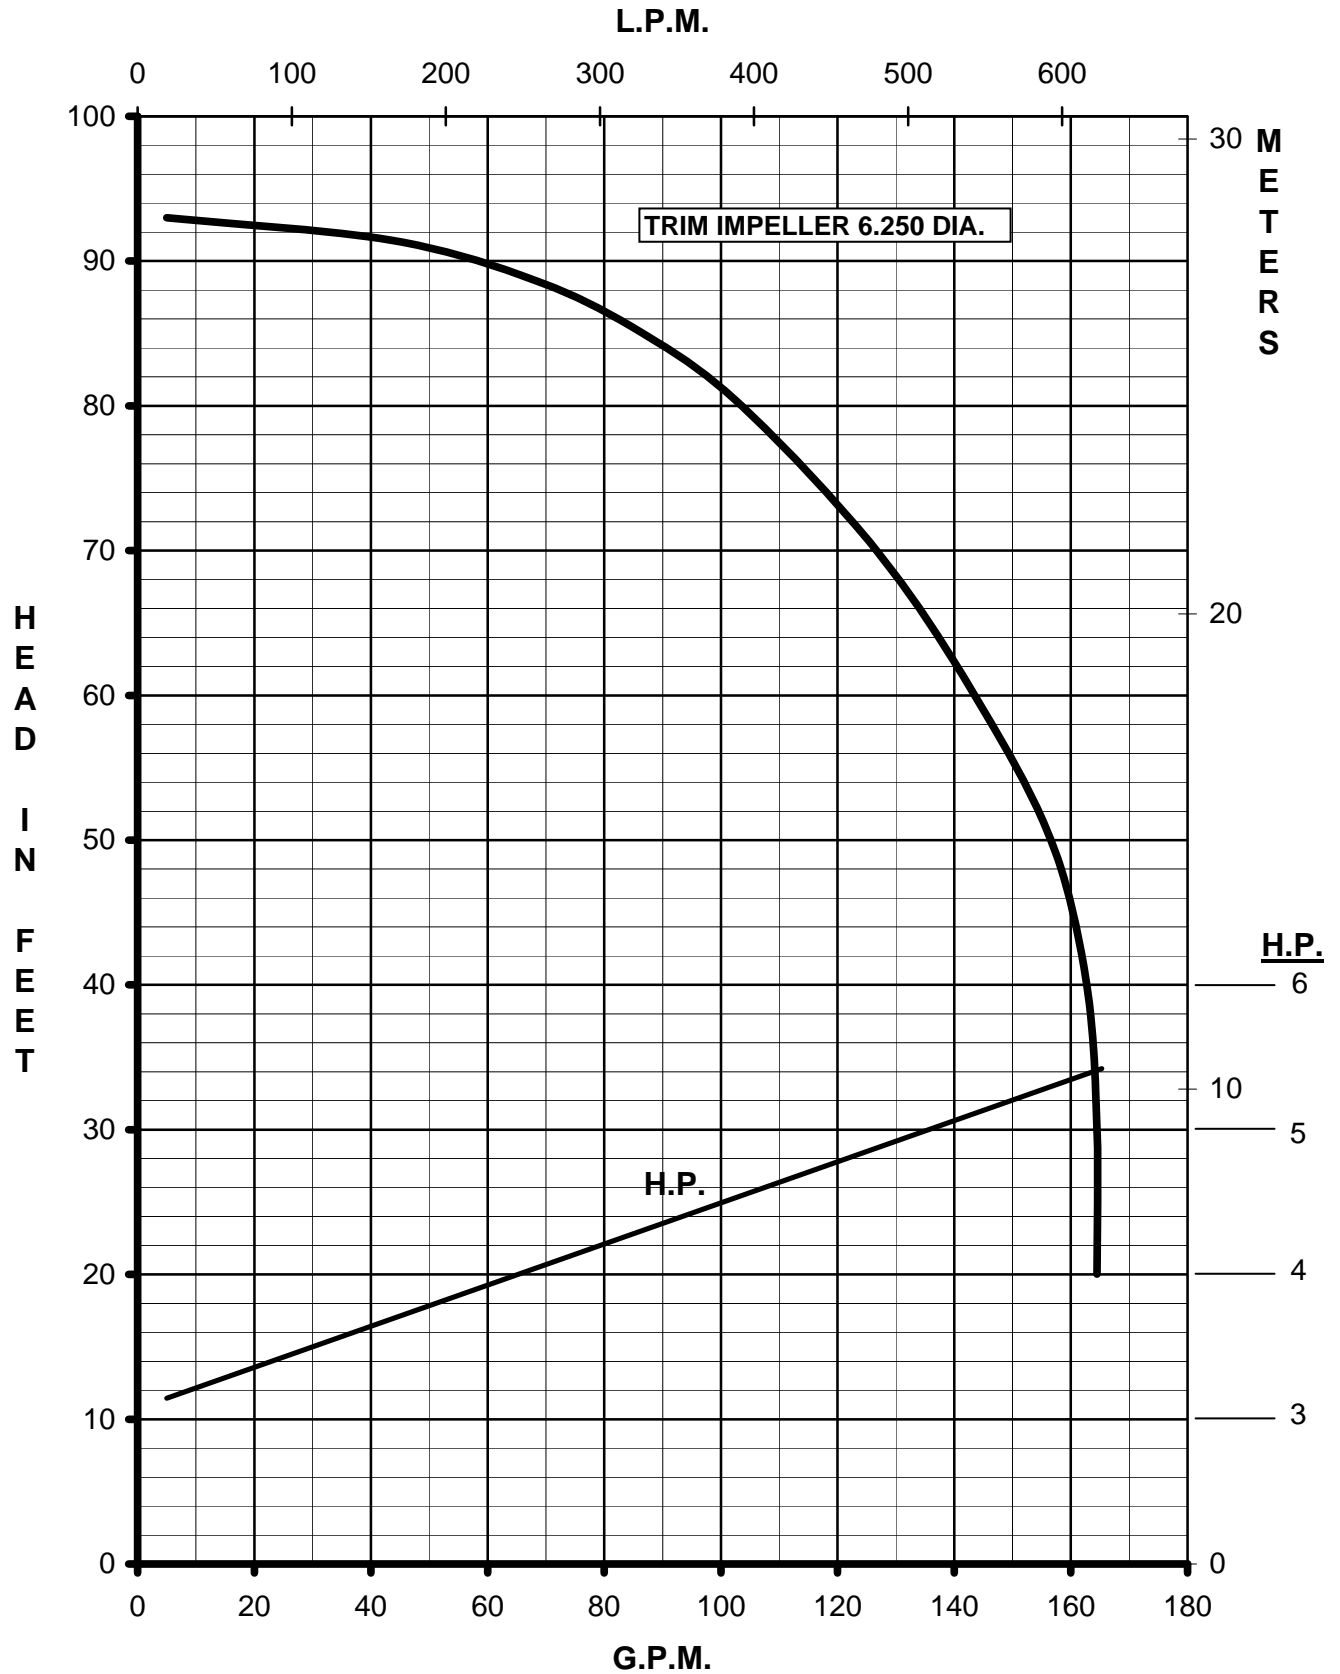

MARCH PUMPS

TE-10K-MD 3PH 50HZ

MARCH PUMPS

TE-10K-MD
FULL SIZE IMPELLER 7.250 DIA.
1PH, 3PH 50HZ

MARCH PUMPS

TE-10K-MD
TRIM IMPELLER 6.625 DIA.
1PH, 3PH 50HZ

MARCH PUMPS

TE-10K-MD
TRIM IMPELLER 6.250 DIA.
1PH, 3PH 50HZ

MARCH PUMPS

TE-10K-MD
TRIM IMPELLER 5.750 DIA.
1PH, 3PH 50HZ

MARCH PUMPS

TE-10K-MD
TRIM IMPELLER 5.250 DIA.
1PH, 3PH 50HZ