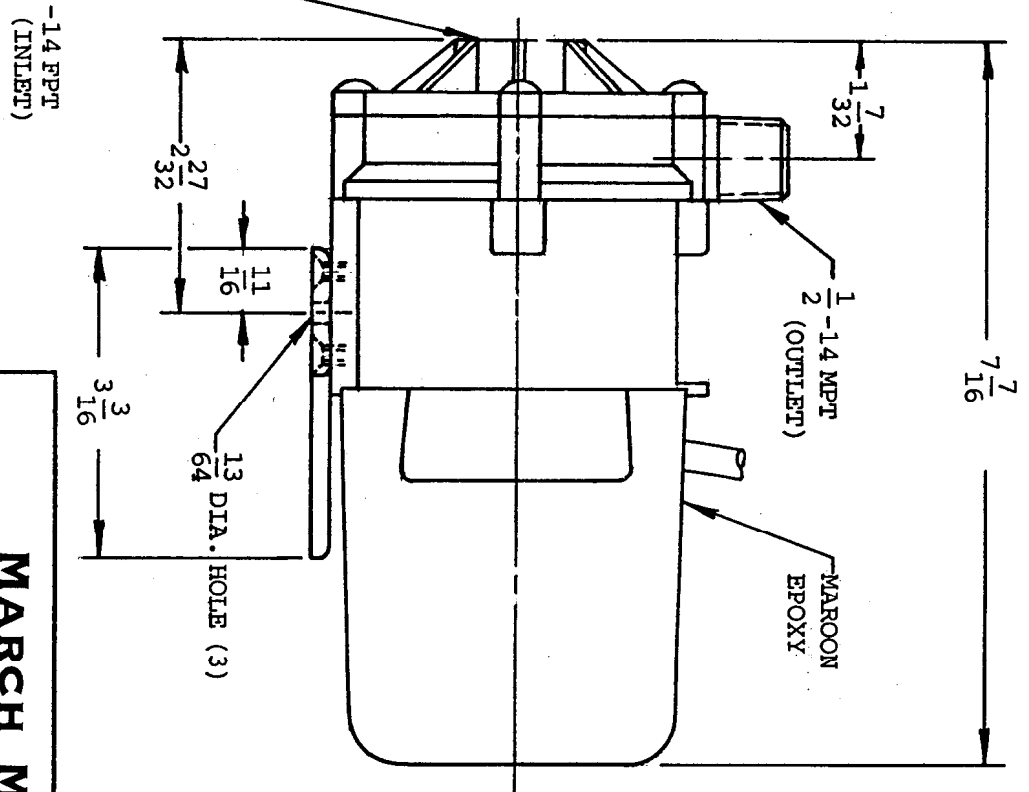

REDRAWN.  
5-25-94 J.T.F.

QTY. USED ON ASSEM.	

**MARCH MFG. INC.**  
1819 PICKWICK AVE.  
GLENVIEW, IL.

PART NAME PUMP ASSEMBLY IC-3CP-MD

MATERIAL

HEAT TRMT.

FINISH

UNLESS OTHERWISE NOTED  
TOLERANCE ON FRACTIONS ±  
TOLERANCE ON DECIMALS ±

PART NUMBER 130 SERIES

SCALE 1/2"=1"

DRAWN JT/HZ

CHECKED

APPROVED

QTY. REQ. 1

DATE 5-25-94

MODEL	ASSEMBLY No.
IC-3CP-MD 115V-50HZ	130-090-05
IC-3CP-MD 115V-60HZ	130-091-05
IC-3CP-MD 230V-50HZ	130-092-05
IC-3CP-MD 230V-60HZ	130-093-05