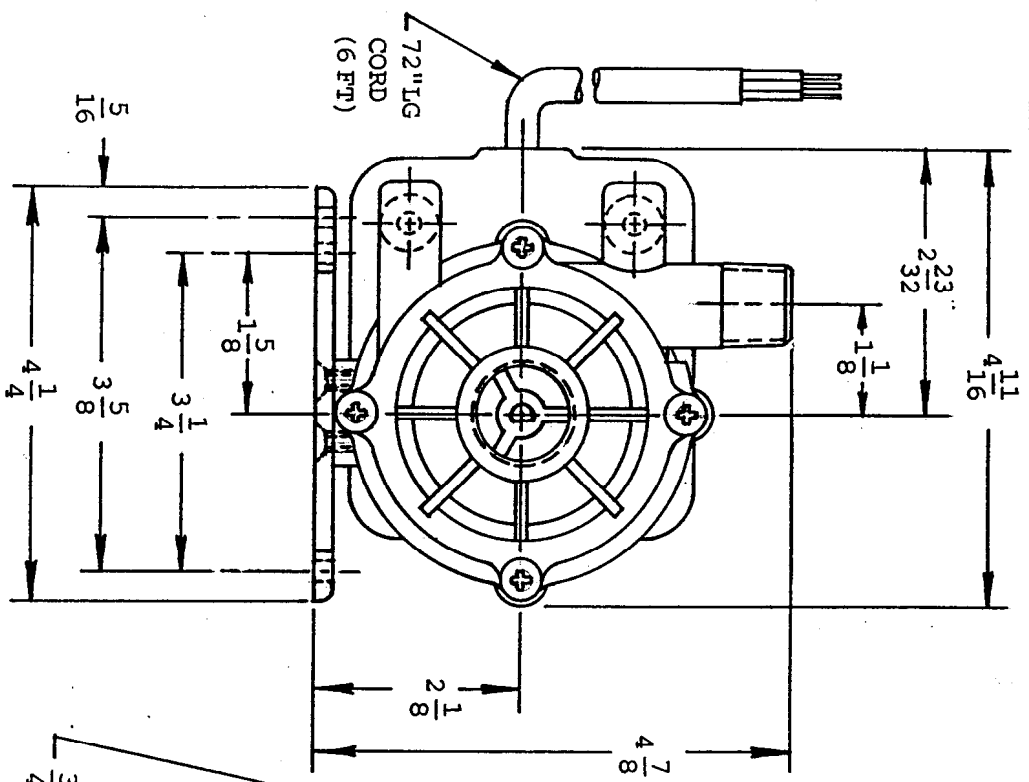

REDRAWN.  
5-25-94 J.T.F.

QTY. USED ON ASSEM.	

**MARCH MFG. INC.**  
1819 PICKWICK AVE.  
GLENVIEW, IL.

PART NAME PUMP ASSEMBLY IC-3CP-MD

MATERIAL

HEAT TRMT.

FINISH

UNLESS OTHERWISE NOTED  
TOLERANCE ON FRACTIONS ±  
TOLERANCE ON DECIMALS ±

PART NUMBER 130 SERIES

SCALE 1/2"=1"

DRAWN JT/HZ

CHECKED

APPROVED

QTY. REQ. 1

DATE 5-25-94

MODEL	ASSEMBLY No.
IC-3CP-MD 115V-50HZ	130-090-05
IC-3CP-MD 115V-60HZ	130-091-05
IC-3CP-MD 230V-50HZ	130-092-05
IC-3CP-MD 230V-60HZ	130-093-05